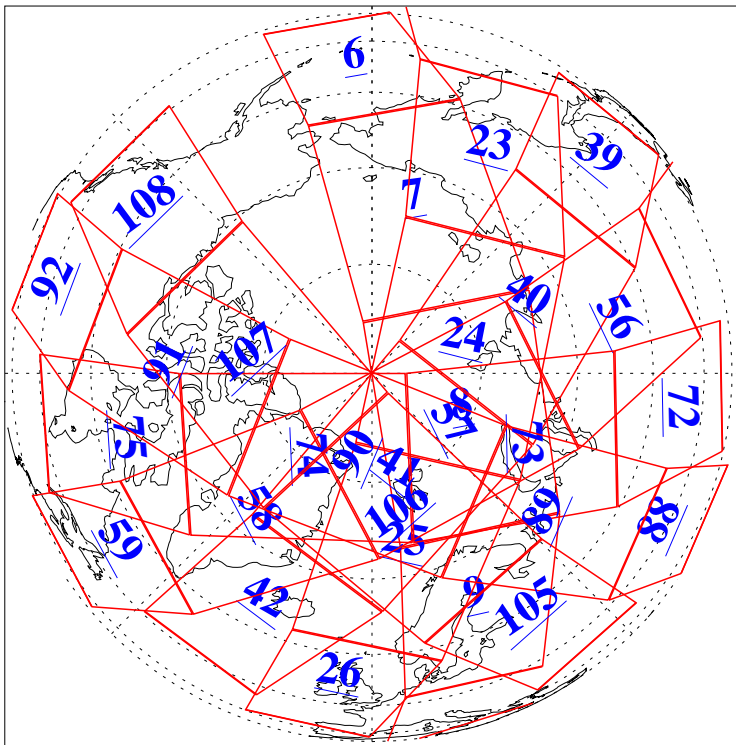

L1B Availability
AMSU Granules: 240
HSB Granules: 0
AIRS Granules: 240

12 May 2004
DoY 133
Aqua Day 739
Granules: 1 to 120

Granules: 121 to 240

Legend: AMSU Available, HSB Available, AIRS Available

L1B Availability
AMSU Granules: 240
HSB Granules: 0
AIRS Granules: 240

12 May 2004
DoY 133
Aqua Day 739

Ascending Granules

Descending Granules

Legend: AMSU Available, HSB Available, AIRS Available

L1B Availability
 AMSU Granules: 240
 HSB Granules: 0
 AIRS Granules: 240

12 May 2004
 DoY 133
 Aqua Day 739

Northern Hemisphere Granules

Southern Hemisphere Granules

Legend: AMSU Available, HSB Available, AIRS Available