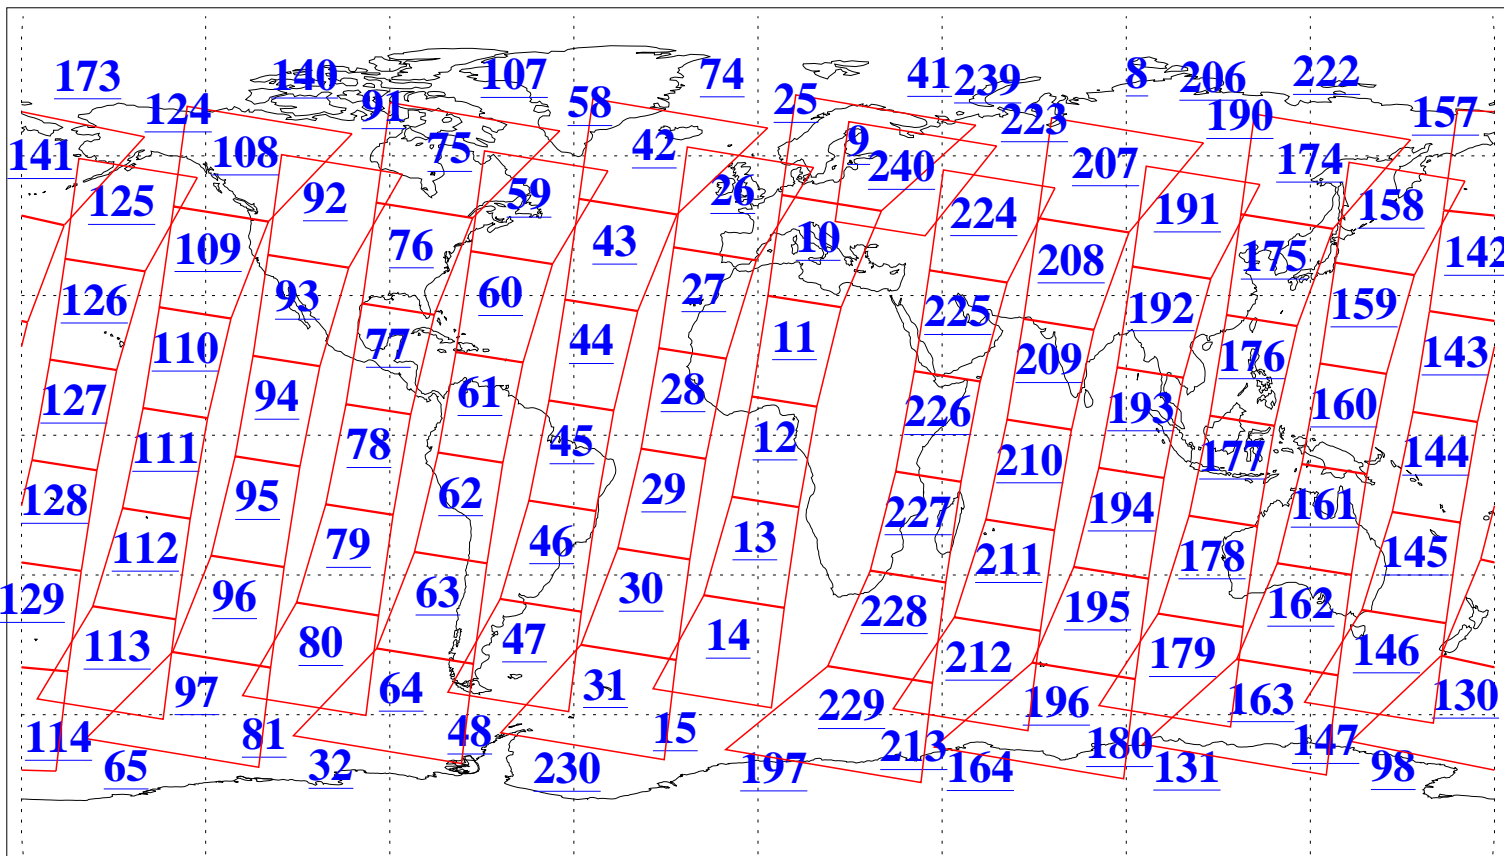

L1B Availability
AMSU Granules: 240
HSB Granules: 0
AIRS Granules: 240

12 May 2004
DoY 133
Aqua Day 739
Granules: 1 to 120

Granules: 121 to 240

Legend: AMSU Available, HSB Available, AIRS Available

L1B Availability
AMSU Granules: 240
HSB Granules: 0
AIRS Granules: 240

12 May 2004
DoY 133
Aqua Day 739

Ascending Granules

Descending Granules

Legend: AMSU Available, HSB Available, AIRS Available

L1B Availability
 AMSU Granules: 240
 HSB Granules: 0
 AIRS Granules: 240

12 May 2004
 DoY 133
 Aqua Day 739

Northern Hemisphere Granules

Southern Hemisphere Granules

Legend: AMSU Available, HSB Available, AIRS Available