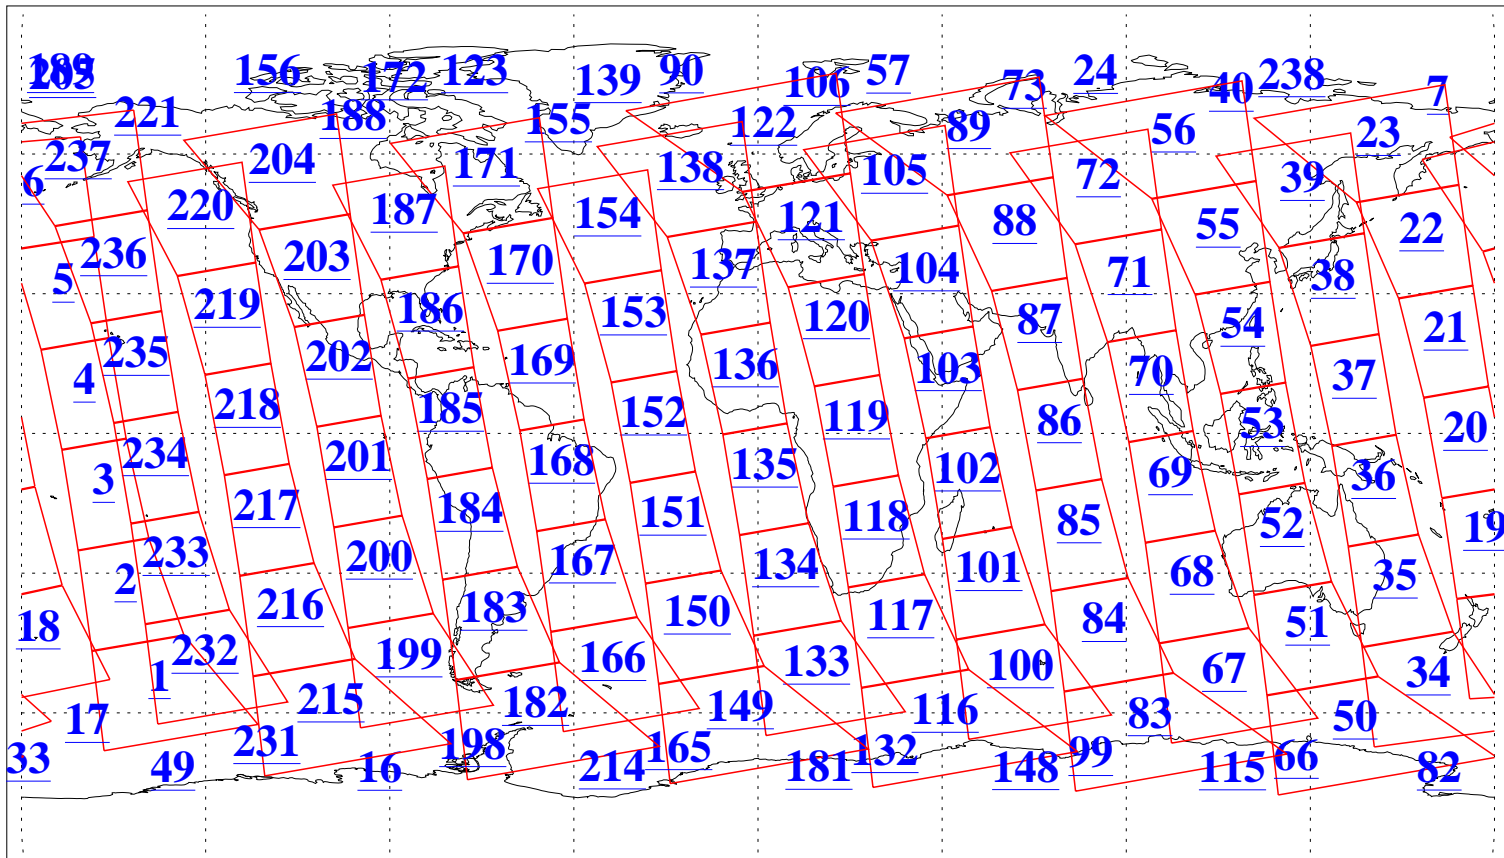

L1B Availability
AMSU Granules: 240
HSB Granules: 0
AIRS Granules: 240

12 May 2004
DoY 133
Aqua Day 739
Granules: 1 to 120

Granules: 121 to 240

Legend: AMSU Available, HSB Available, AIRS Available

L1B Availability
AMSU Granules: 240
HSB Granules: 0
AIRS Granules: 240

12 May 2004
DoY 133
Aqua Day 739

Ascending Granules

Descending Granules

Legend: AMSU Available, HSB Available, AIRS Available

L1B Availability
 AMSU Granules: 240
 HSB Granules: 0
 AIRS Granules: 240

12 May 2004
 DoY 133
 Aqua Day 739

Northern Hemisphere Granules

Southern Hemisphere Granules

Legend: AMSU Available, HSB Available, AIRS Available