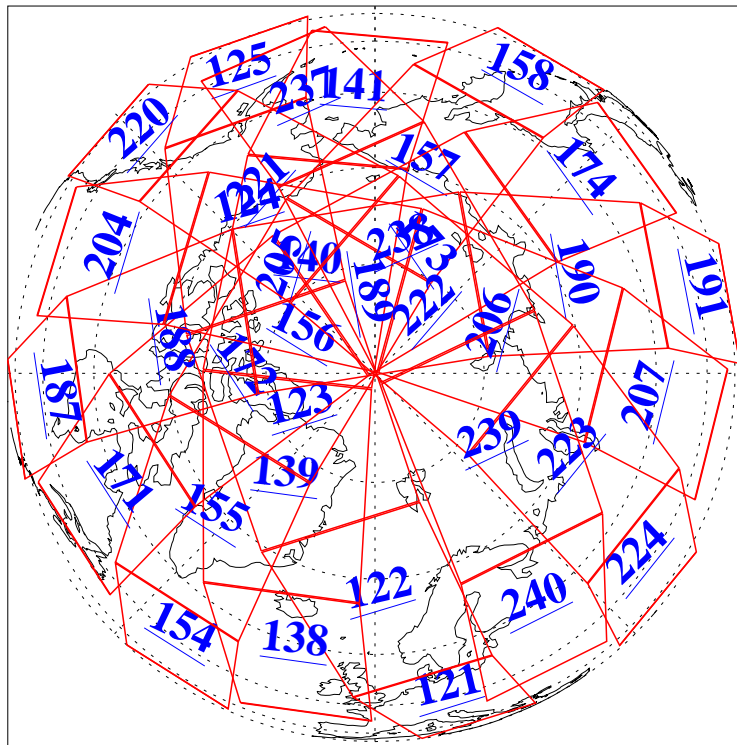

L1B Availability
AMSU Granules: 240
HSB Granules: 0
AIRS Granules: 240

12 May 2004
DoY 133
Aqua Day 739
Granules: 1 to 120

Granules: 121 to 240

Legend: AMSU Available, HSB Available, AIRS Available

L1B Availability
AMSU Granules: 240
HSB Granules: 0
AIRS Granules: 240

12 May 2004
DoY 133
Aqua Day 739

Ascending Granules

Descending Granules

Legend: AMSU Available, HSB Available, AIRS Available

L1B Availability
 AMSU Granules: 240
 HSB Granules: 0
 AIRS Granules: 240

12 May 2004
 DoY 133
 Aqua Day 739

Northern Hemisphere Granules

Southern Hemisphere Granules

Legend: AMSU Available, HSB Available, AIRS Available