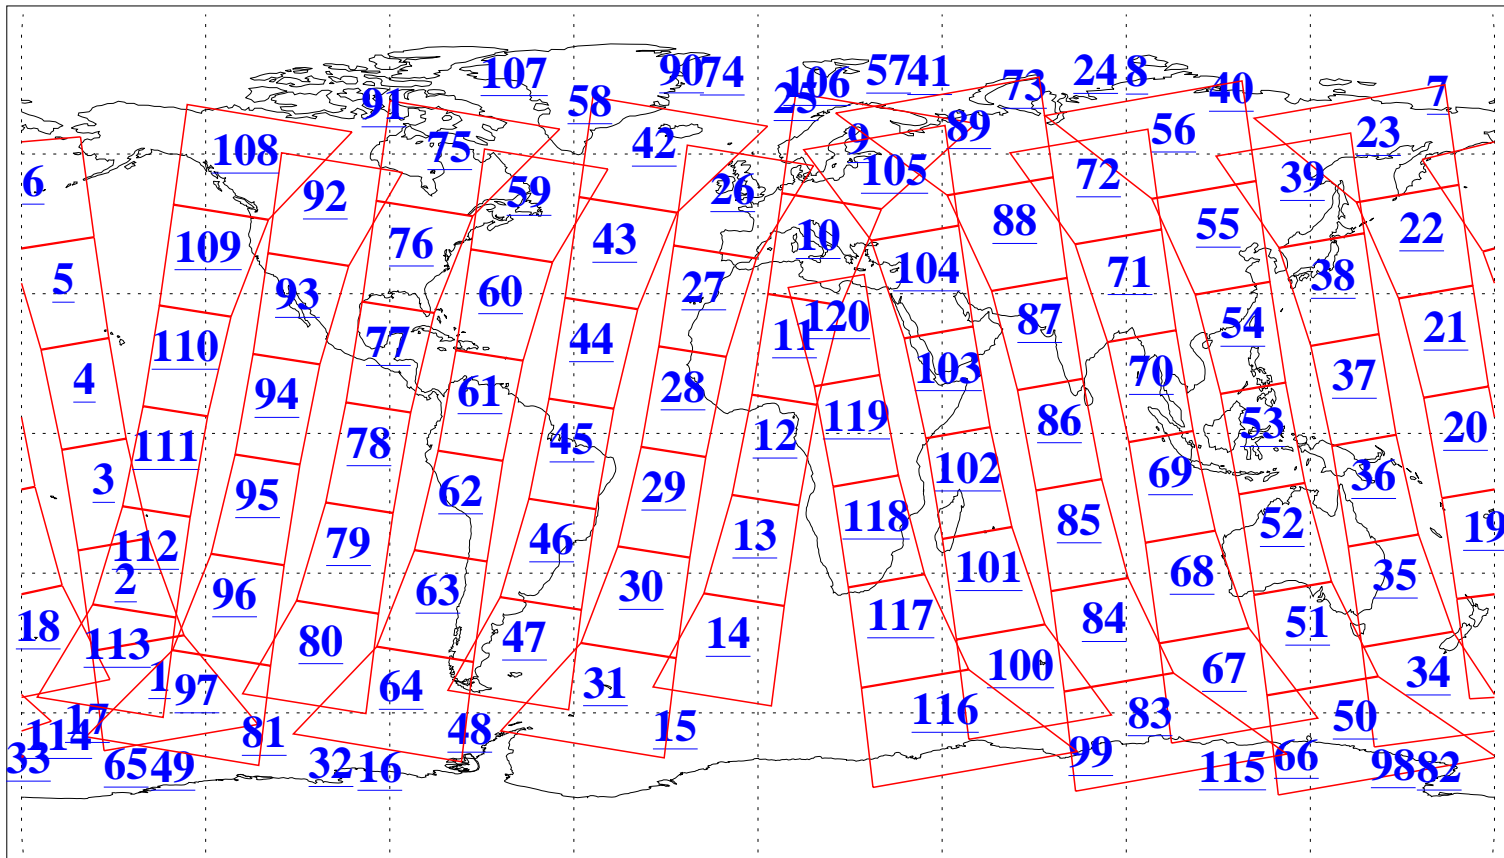

L1B Availability
AMSU Granules: 240
HSB Granules: 0
AIRS Granules: 240

12 May 2004
DoY 133
Aqua Day 739
Granules: 1 to 120

Granules: 121 to 240

Legend: AMSU Available, HSB Available, AIRS Available

L1B Availability
AMSU Granules: 240
HSB Granules: 0
AIRS Granules: 240

12 May 2004
DoY 133
Aqua Day 739

Ascending Granules

Descending Granules

Legend: AMSU Available, HSB Available, AIRS Available

L1B Availability
 AMSU Granules: 240
 HSB Granules: 0
 AIRS Granules: 240

12 May 2004
 DoY 133
 Aqua Day 739

Northern Hemisphere Granules

Southern Hemisphere Granules

Legend: AMSU Available, HSB Available, AIRS Available