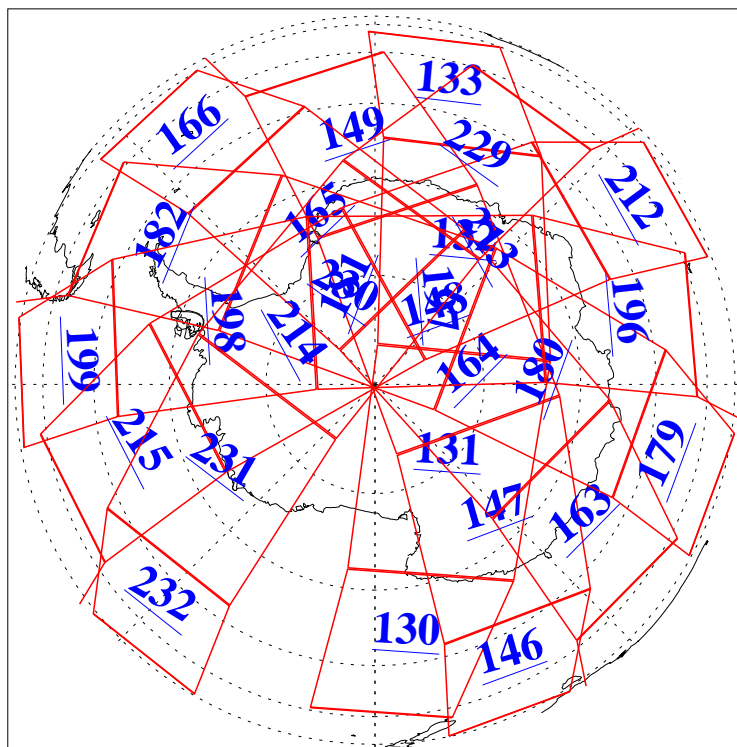

12 May 2004
DoY 133
Aqua Day 739

Ascending Granules

Descending Granules

Legend: AMSU Available, HSB Available, AIRS Available

L1B Availability
 AMSU Granules: 240
 HSB Granules: 0
 AIRS Granules: 240

12 May 2004
 DoY 133
 Aqua Day 739

Northern Hemisphere Granules

Southern Hemisphere Granules

Legend: AMSU Available, HSB Available, AIRS Available