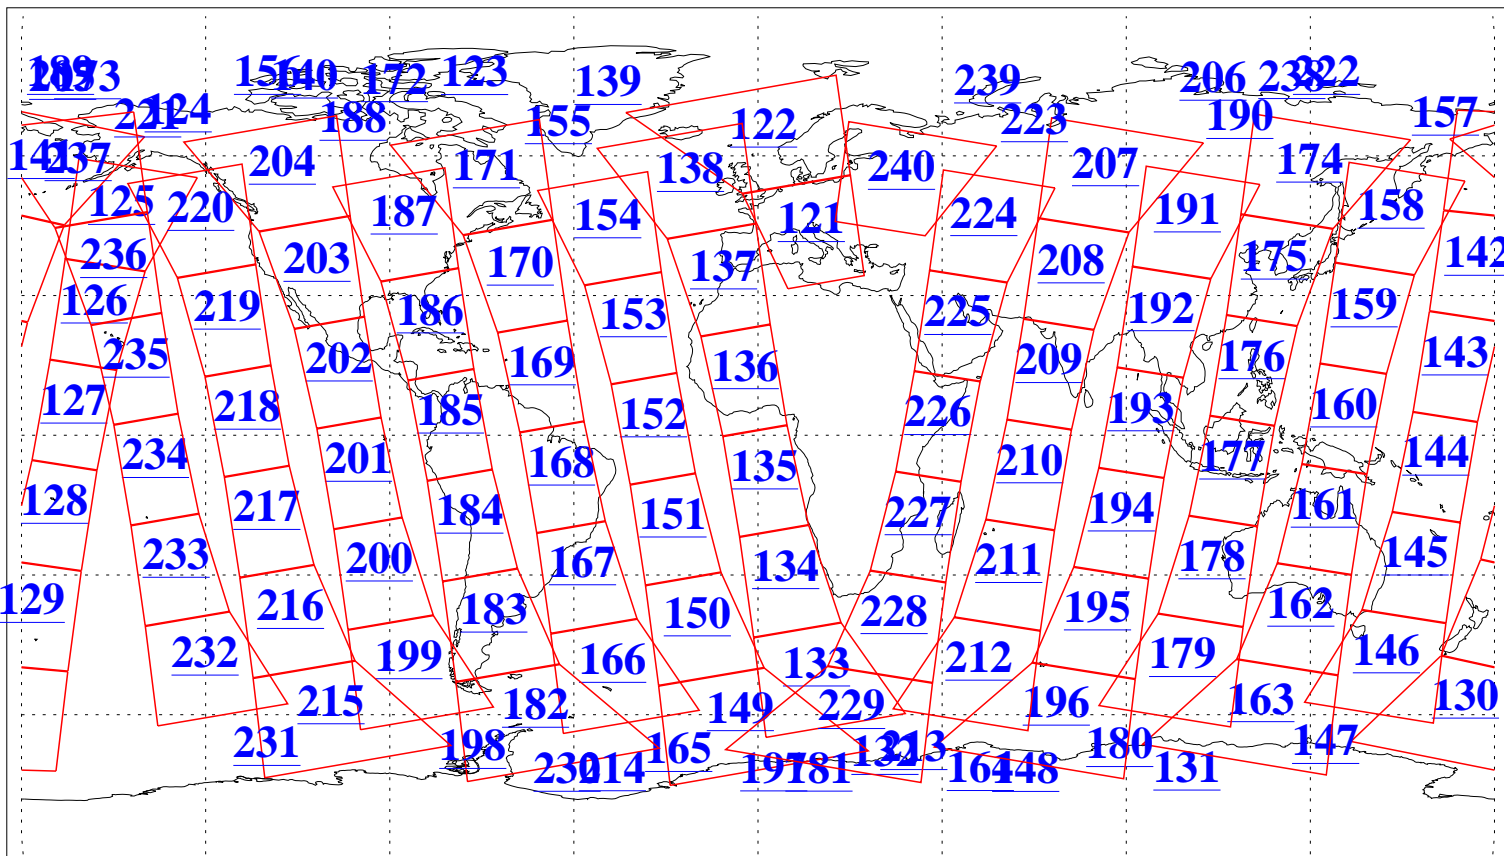

L1B Availability
AMSU Granules: 240
HSB Granules: 0
AIRS Granules: 240

12 May 2004
DoY 133
Aqua Day 739
Granules: 1 to 120

Granules: 121 to 240

Legend: AMSU Available, HSB Available, AIRS Available

L1B Availability
AMSU Granules: 240
HSB Granules: 0
AIRS Granules: 240

12 May 2004
DoY 133
Aqua Day 739

Ascending Granules

Descending Granules

Legend: AMSU Available, HSB Available, AIRS Available

L1B Availability
 AMSU Granules: 240
 HSB Granules: 0
 AIRS Granules: 240

12 May 2004
 DoY 133
 Aqua Day 739

Northern Hemisphere Granules

Southern Hemisphere Granules

Legend: AMSU Available, HSB Available, AIRS Available