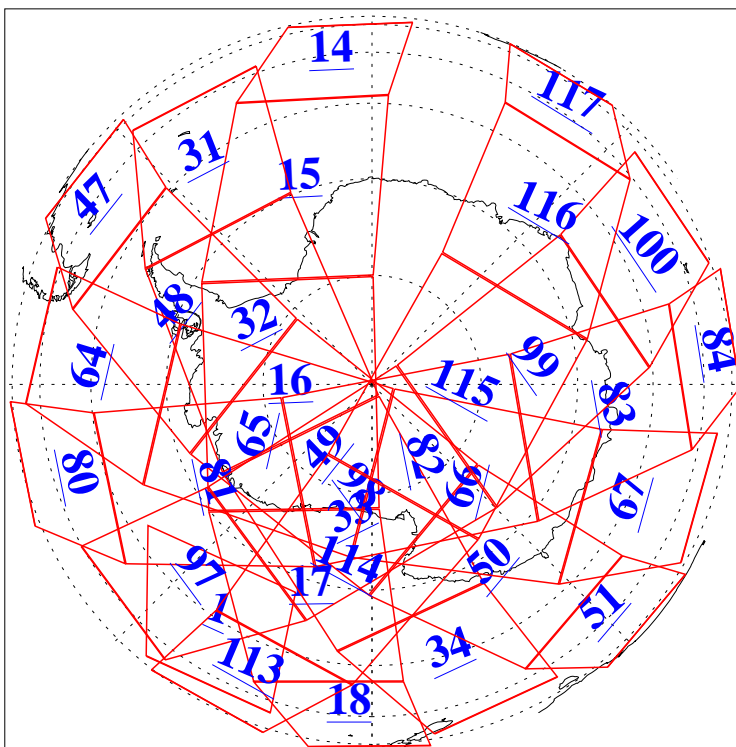

L1B Availability
AMSU Granules: 240
HSB Granules: 0
AIRS Granules: 240

12 May 2004
DoY 133
Aqua Day 739
Granules: 1 to 120

Granules: 121 to 240

Legend: AMSU Available, HSB Available, AIRS Available

L1B Availability
AMSU Granules: 240
HSB Granules: 0
AIRS Granules: 240

12 May 2004
DoY 133
Aqua Day 739

Ascending Granules

Descending Granules

Legend: AMSU Available, HSB Available, AIRS Available

L1B Availability
 AMSU Granules: 240
 HSB Granules: 0
 AIRS Granules: 240

12 May 2004
 DoY 133
 Aqua Day 739

Northern Hemisphere Granules

Southern Hemisphere Granules

Legend: AMSU Available, HSB Available, AIRS Available