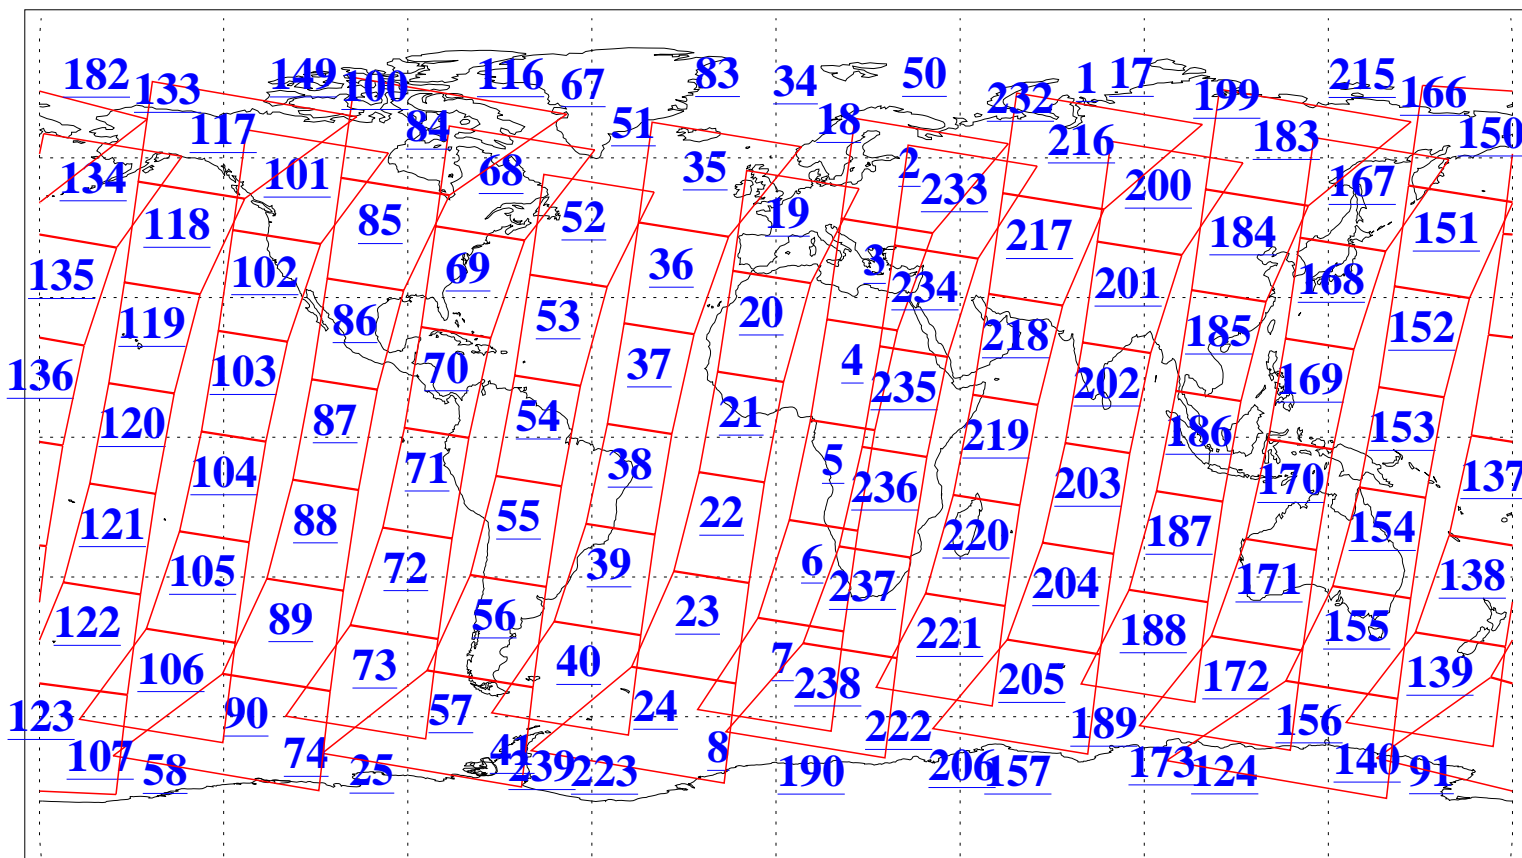

L1B Availability
AMSU Granules: 240
HSB Granules: 0
AIRS Granules: 240

11 May 2004
DoY 132
Aqua Day 738
Granules: 1 to 120

Granules: 121 to 240

Legend: AMSU Available, HSB Available, AIRS Available

L1B Availability
AMSU Granules: 240
HSB Granules: 0
AIRS Granules: 240

11 May 2004
DoY 132
Aqua Day 738

Ascending Granules

Descending Granules

Legend: AMSU Available, HSB Available, AIRS Available

L1B Availability
 AMSU Granules: 240
 HSB Granules: 0
 AIRS Granules: 240

11 May 2004
 DoY 132
 Aqua Day 738

Northern Hemisphere Granules

Southern Hemisphere Granules

Legend: AMSU Available, HSB Available, AIRS Available