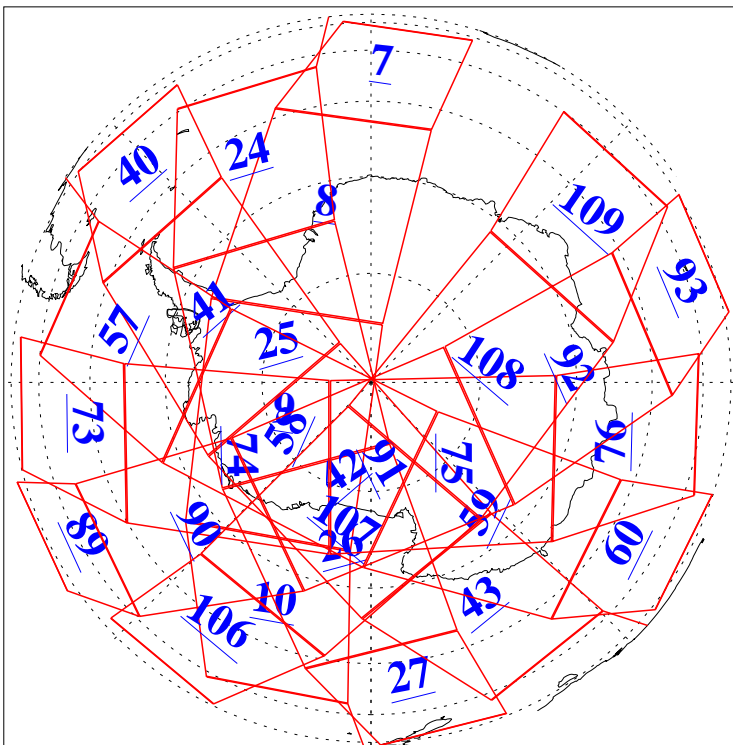

L1B Availability
AMSU Granules: 240
HSB Granules: 0
AIRS Granules: 240

11 May 2004
DoY 132
Aqua Day 738
Granules: 1 to 120

Granules: 121 to 240

Legend: AMSU Available, HSB Available, AIRS Available

L1B Availability
AMSU Granules: 240
HSB Granules: 0
AIRS Granules: 240

11 May 2004
DoY 132
Aqua Day 738

Ascending Granules

Descending Granules

Legend: AMSU Available, HSB Available, AIRS Available

L1B Availability
 AMSU Granules: 240
 HSB Granules: 0
 AIRS Granules: 240

11 May 2004
 DoY 132
 Aqua Day 738

Northern Hemisphere Granules

Southern Hemisphere Granules

Legend: AMSU Available, HSB Available, AIRS Available