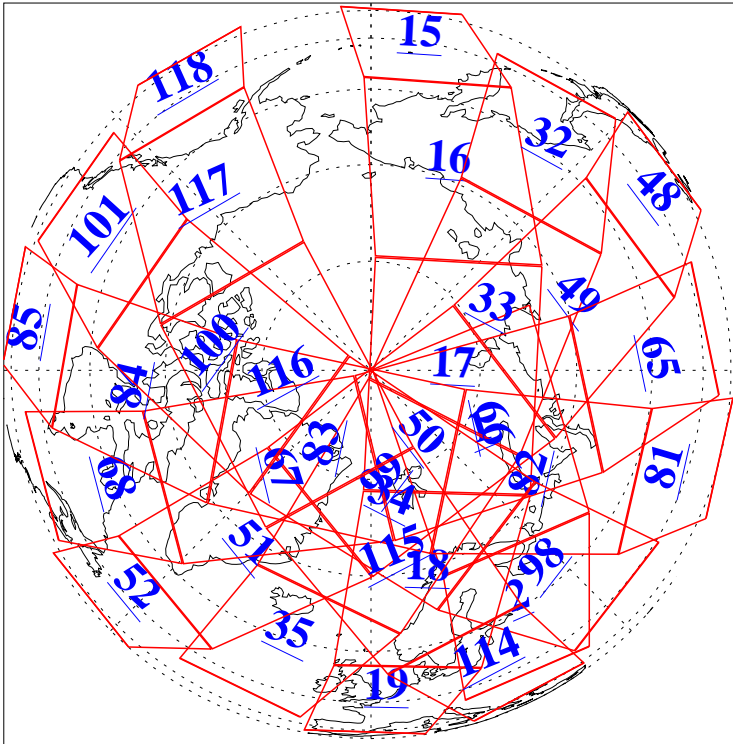

L1B Availability
AMSU Granules: 240
HSB Granules: 0
AIRS Granules: 240

11 May 2004
DoY 132
Aqua Day 738
Granules: 1 to 120

Granules: 121 to 240

Legend: AMSU Available, HSB Available, AIRS Available

L1B Availability
AMSU Granules: 240
HSB Granules: 0
AIRS Granules: 240

11 May 2004
DoY 132
Aqua Day 738

Ascending Granules

Descending Granules

Legend: AMSU Available, HSB Available, AIRS Available

L1B Availability
 AMSU Granules: 240
 HSB Granules: 0
 AIRS Granules: 240

11 May 2004
 DoY 132
 Aqua Day 738

Northern Hemisphere Granules

Southern Hemisphere Granules

Legend: AMSU Available, HSB Available, AIRS Available