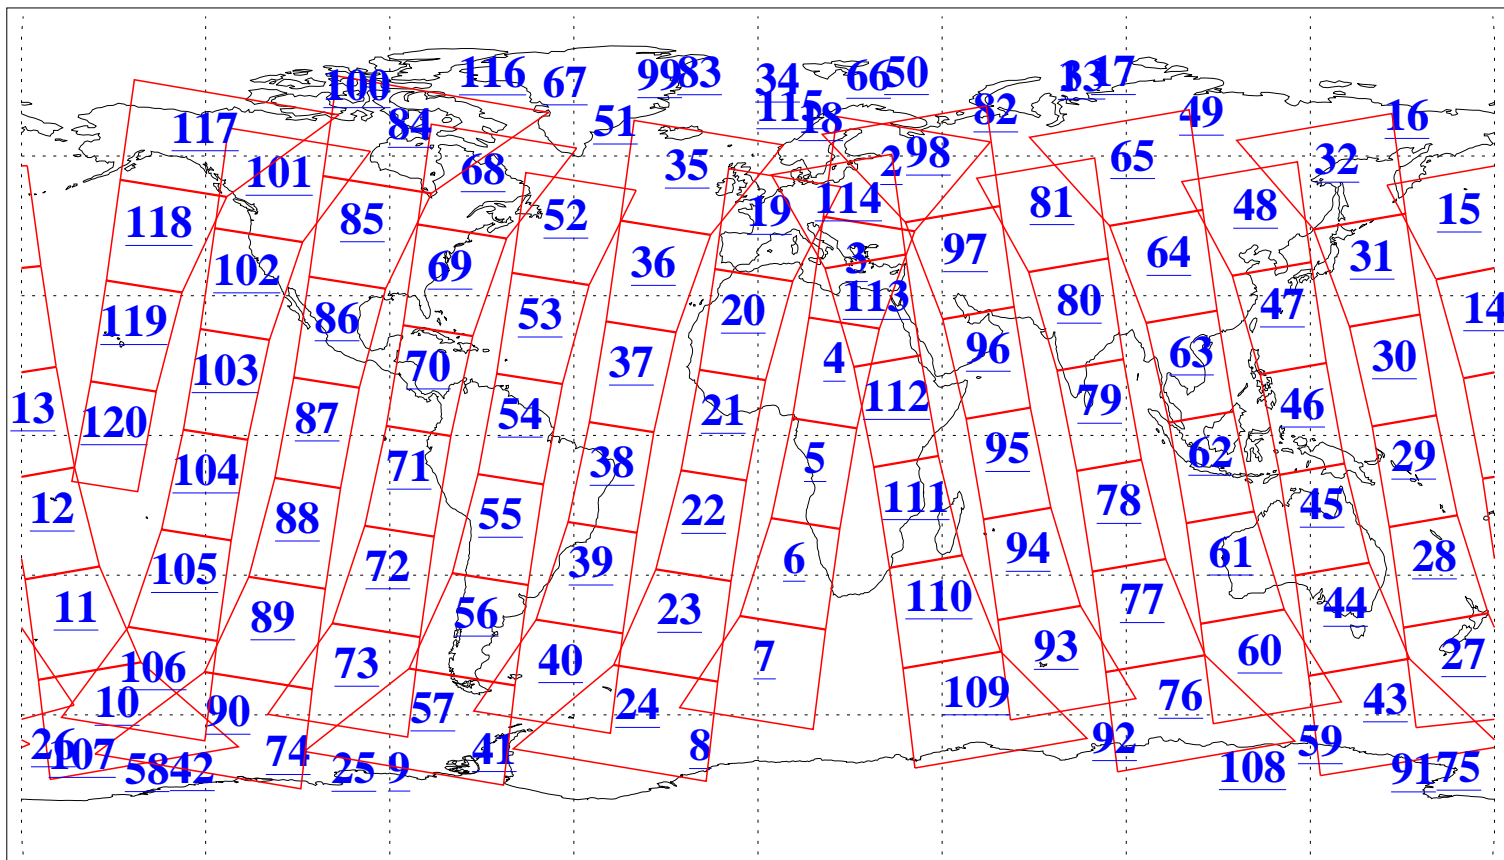

L1B Availability
AMSU Granules: 240
HSB Granules: 0
AIRS Granules: 240

11 May 2004
DoY 132
Aqua Day 738
Granules: 1 to 120

Granules: 121 to 240

Legend: AMSU Available, HSB Available, AIRS Available

L1B Availability
AMSU Granules: 240
HSB Granules: 0
AIRS Granules: 240

11 May 2004
DoY 132
Aqua Day 738

Ascending Granules

Descending Granules

Legend: AMSU Available, HSB Available, AIRS Available

L1B Availability
 AMSU Granules: 240
 HSB Granules: 0
 AIRS Granules: 240

11 May 2004
 DoY 132
 Aqua Day 738

Northern Hemisphere Granules

Southern Hemisphere Granules

Legend: AMSU Available, HSB Available, AIRS Available