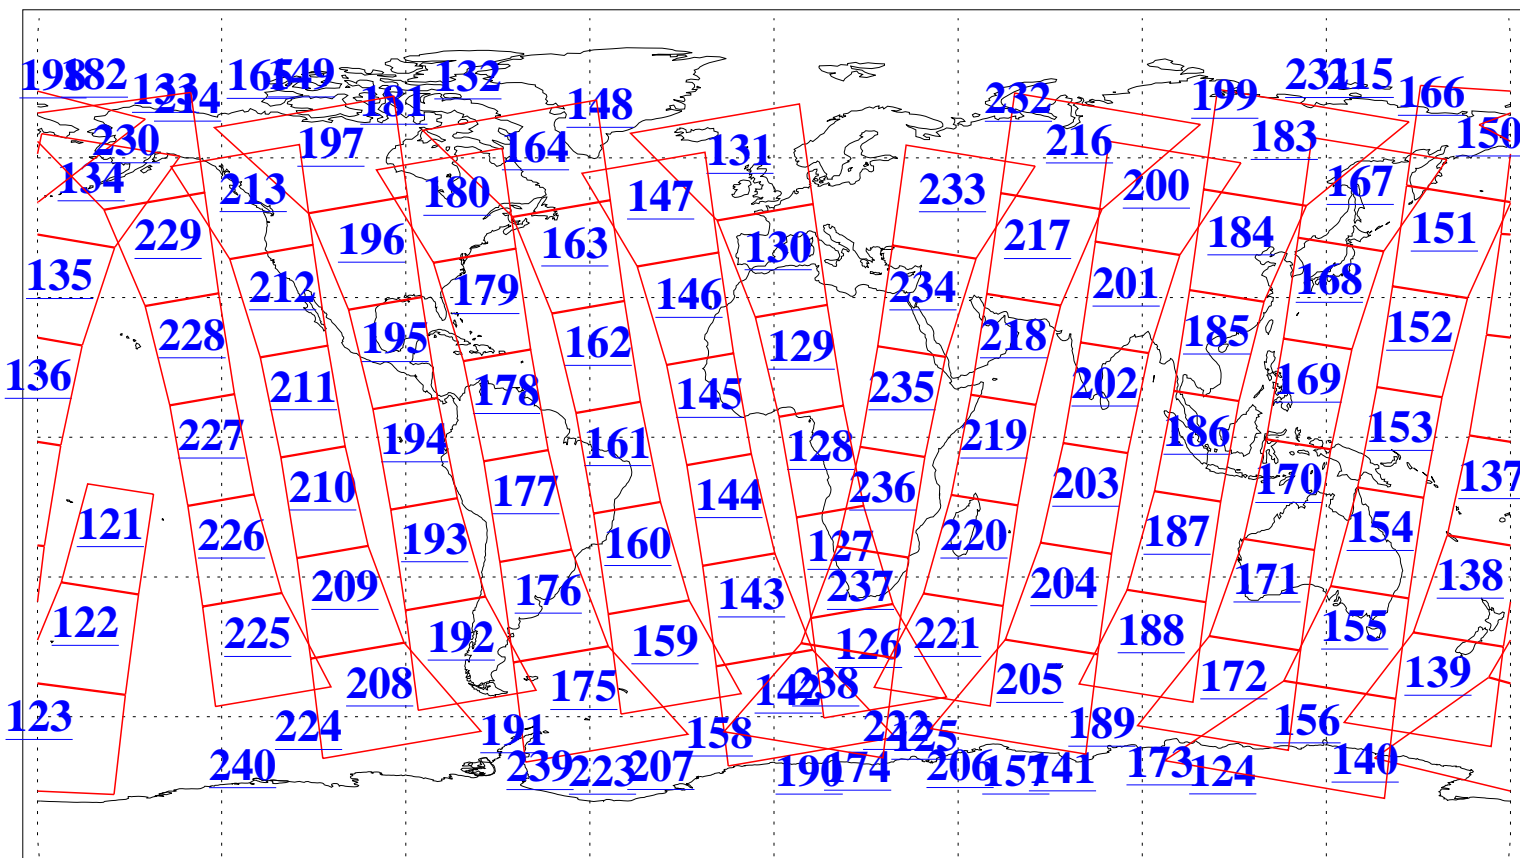

L1B Availability
AMSU Granules: 240
HSB Granules: 0
AIRS Granules: 240

11 May 2004
DoY 132
Aqua Day 738
Granules: 1 to 120

Granules: 121 to 240

Legend: AMSU Available, HSB Available, AIRS Available

L1B Availability
AMSU Granules: 240
HSB Granules: 0
AIRS Granules: 240

11 May 2004
DoY 132
Aqua Day 738

Ascending Granules

Descending Granules

Legend: AMSU Available, HSB Available, AIRS Available

L1B Availability
 AMSU Granules: 240
 HSB Granules: 0
 AIRS Granules: 240

11 May 2004
 DoY 132
 Aqua Day 738

Northern Hemisphere Granules

Southern Hemisphere Granules

Legend: AMSU Available, HSB Available, AIRS Available