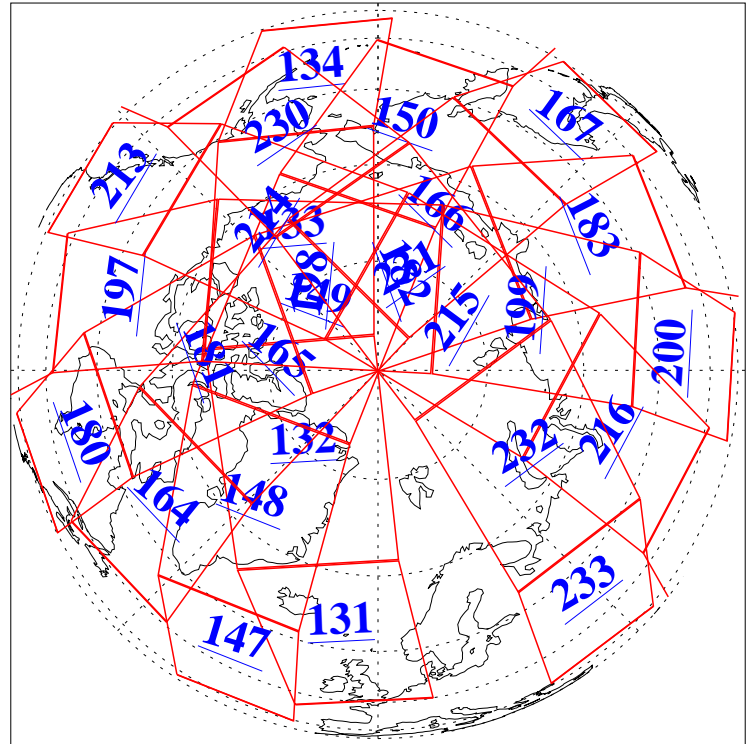

L1B Availability
AMSU Granules: 240
HSB Granules: 0
AIRS Granules: 240

11 May 2004
DoY 132
Aqua Day 738
Granules: 1 to 120

Granules: 121 to 240

Legend: AMSU Available, HSB Available, AIRS Available

L1B Availability
AMSU Granules: 240
HSB Granules: 0
AIRS Granules: 240

11 May 2004
DoY 132
Aqua Day 738

Ascending Granules

Descending Granules

Legend: AMSU Available, HSB Available, AIRS Available

L1B Availability
 AMSU Granules: 240
 HSB Granules: 0
 AIRS Granules: 240

11 May 2004
 DoY 132
 Aqua Day 738

Northern Hemisphere Granules

Southern Hemisphere Granules

Legend: AMSU Available, HSB Available, AIRS Available