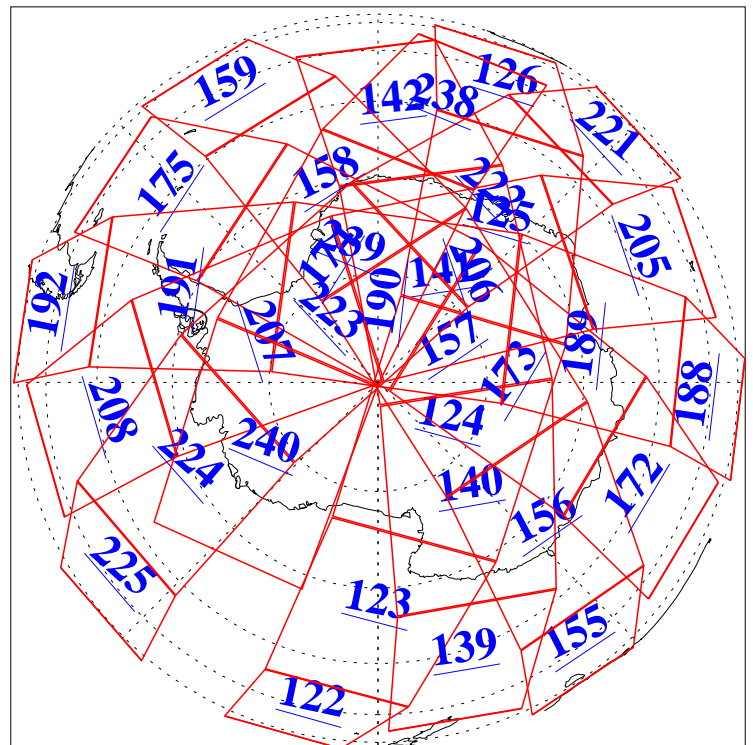

L1B Availability
AMSU Granules: 240
HSB Granules: 0
AIRS Granules: 240

11 May 2004
DoY 132
Aqua Day 738
Granules: 1 to 120

Granules: 121 to 240

Legend: AMSU Available, HSB Available, AIRS Available

L1B Availability
AMSU Granules: 240
HSB Granules: 0
AIRS Granules: 240

11 May 2004
DoY 132
Aqua Day 738

Ascending Granules

Descending Granules

Legend: AMSU Available, HSB Available, AIRS Available

L1B Availability
 AMSU Granules: 240
 HSB Granules: 0
 AIRS Granules: 240

11 May 2004
 DoY 132
 Aqua Day 738

Northern Hemisphere Granules

Southern Hemisphere Granules

Legend: AMSU Available, HSB Available, AIRS Available