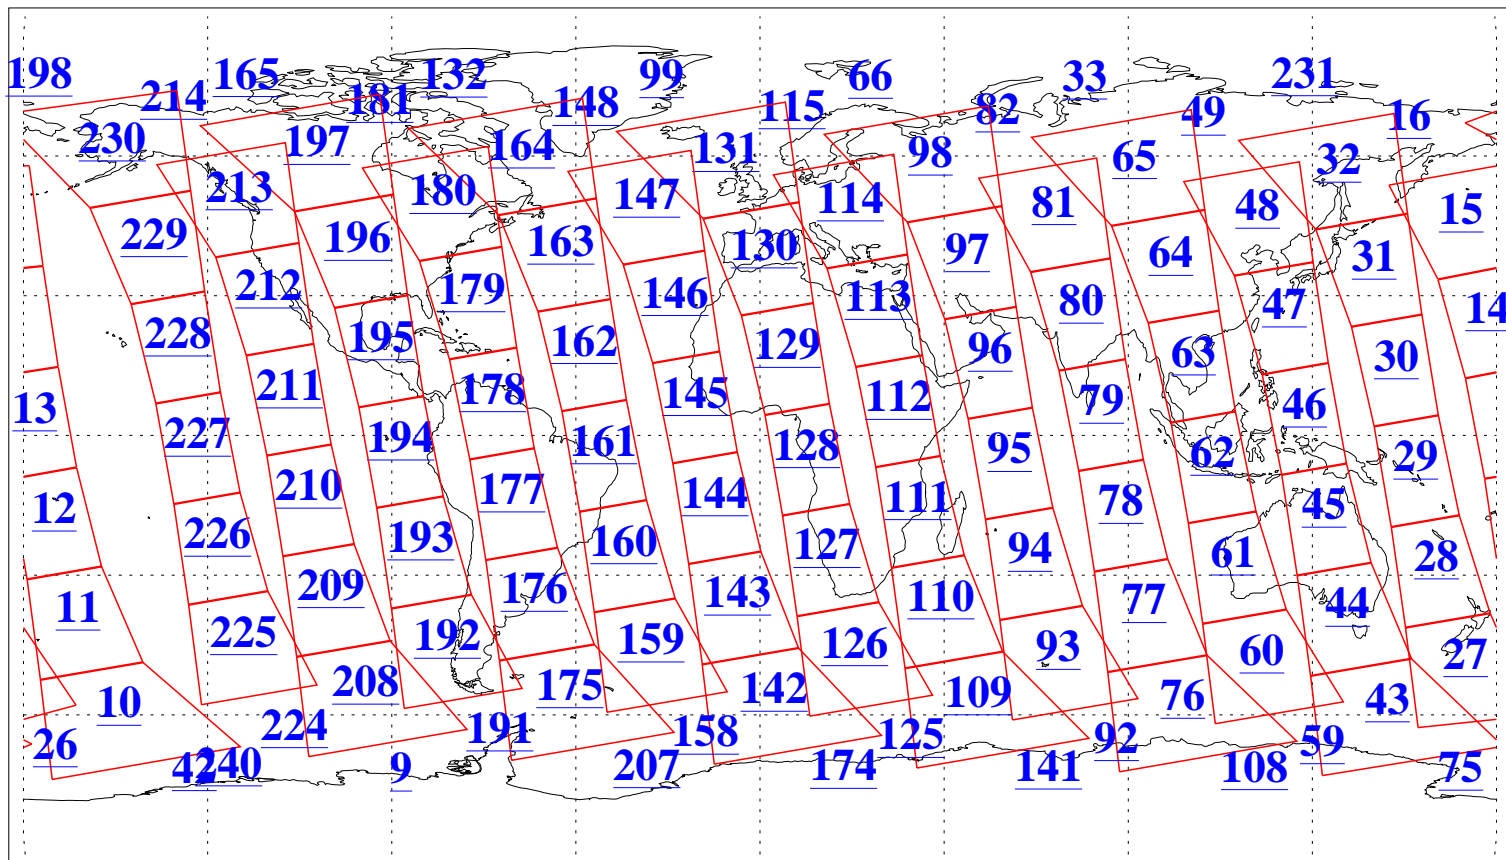

L1B Availability
AMSU Granules: 240
HSB Granules: 0
AIRS Granules: 240

11 May 2004
DoY 132
Aqua Day 738
Granules: 1 to 120

Granules: 121 to 240

Legend: AMSU Available, HSB Available, AIRS Available

L1B Availability
AMSU Granules: 240
HSB Granules: 0
AIRS Granules: 240

11 May 2004
DoY 132
Aqua Day 738

Ascending Granules

Descending Granules

Legend: AMSU Available, HSB Available, AIRS Available

L1B Availability
 AMSU Granules: 240
 HSB Granules: 0
 AIRS Granules: 240

11 May 2004
 DoY 132
 Aqua Day 738

Northern Hemisphere Granules

Southern Hemisphere Granules

Legend: AMSU Available, HSB Available, AIRS Available