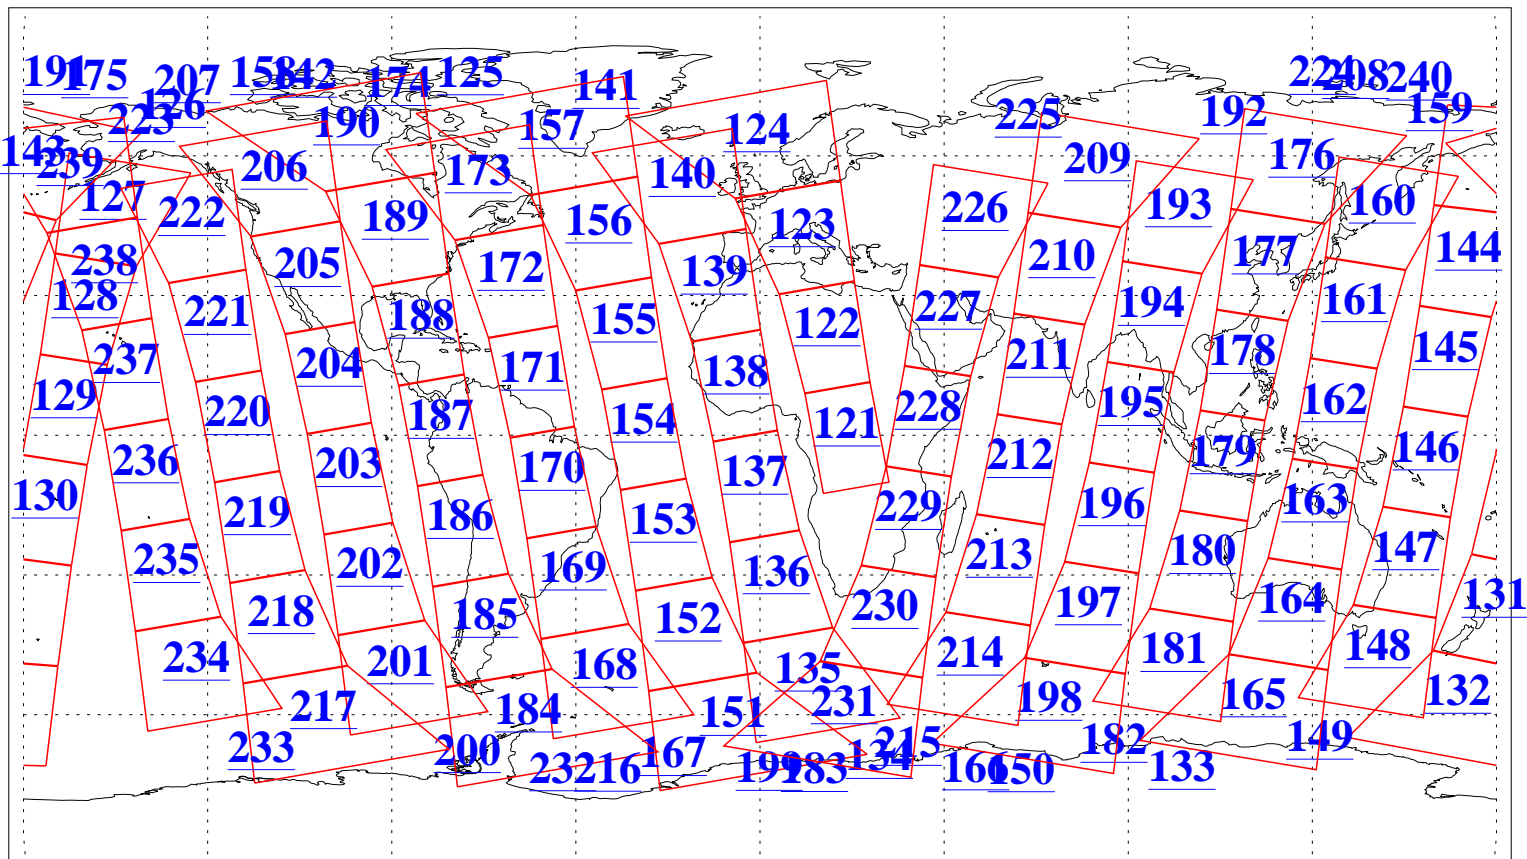

L1B Availability
AMSU Granules: 240
HSB Granules: 0
AIRS Granules: 240

10 May 2004
DoY 131
Aqua Day 737
Granules: 1 to 120

Granules: 121 to 240

Legend: AMSU Available, HSB Available, AIRS Available

L1B Availability
AMSU Granules: 240
HSB Granules: 0
AIRS Granules: 240

10 May 2004
DoY 131
Aqua Day 737

Ascending Granules

Descending Granules

Legend: AMSU Available, HSB Available, AIRS Available

L1B Availability
 AMSU Granules: 240
 HSB Granules: 0
 AIRS Granules: 240

10 May 2004
 DoY 131
 Aqua Day 737

Northern Hemisphere Granules

Southern Hemisphere Granules

Legend: AMSU Available, HSB Available, AIRS Available