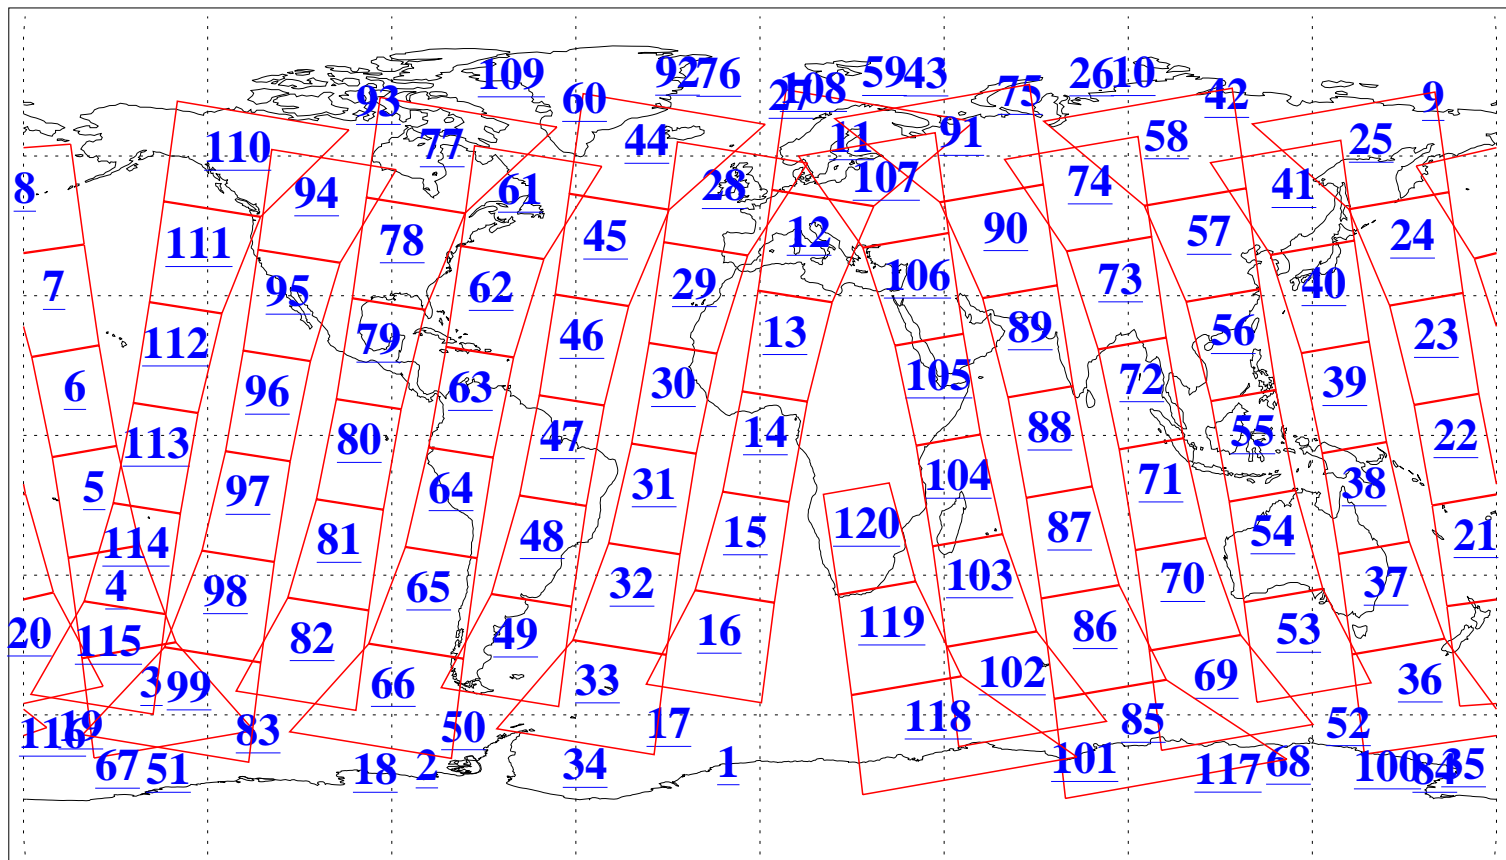

L1B Availability
AMSU Granules: 240
HSB Granules: 0
AIRS Granules: 240

10 May 2004
DoY 131
Aqua Day 737
Granules: 1 to 120

Granules: 121 to 240

Legend: AMSU Available, HSB Available, AIRS Available

L1B Availability
AMSU Granules: 240
HSB Granules: 0
AIRS Granules: 240

10 May 2004
DoY 131
Aqua Day 737

Ascending Granules

Descending Granules

Legend: AMSU Available, HSB Available, AIRS Available

L1B Availability
 AMSU Granules: 240
 HSB Granules: 0
 AIRS Granules: 240

10 May 2004
 DoY 131
 Aqua Day 737

Northern Hemisphere Granules

Southern Hemisphere Granules

Legend: AMSU Available, HSB Available, AIRS Available