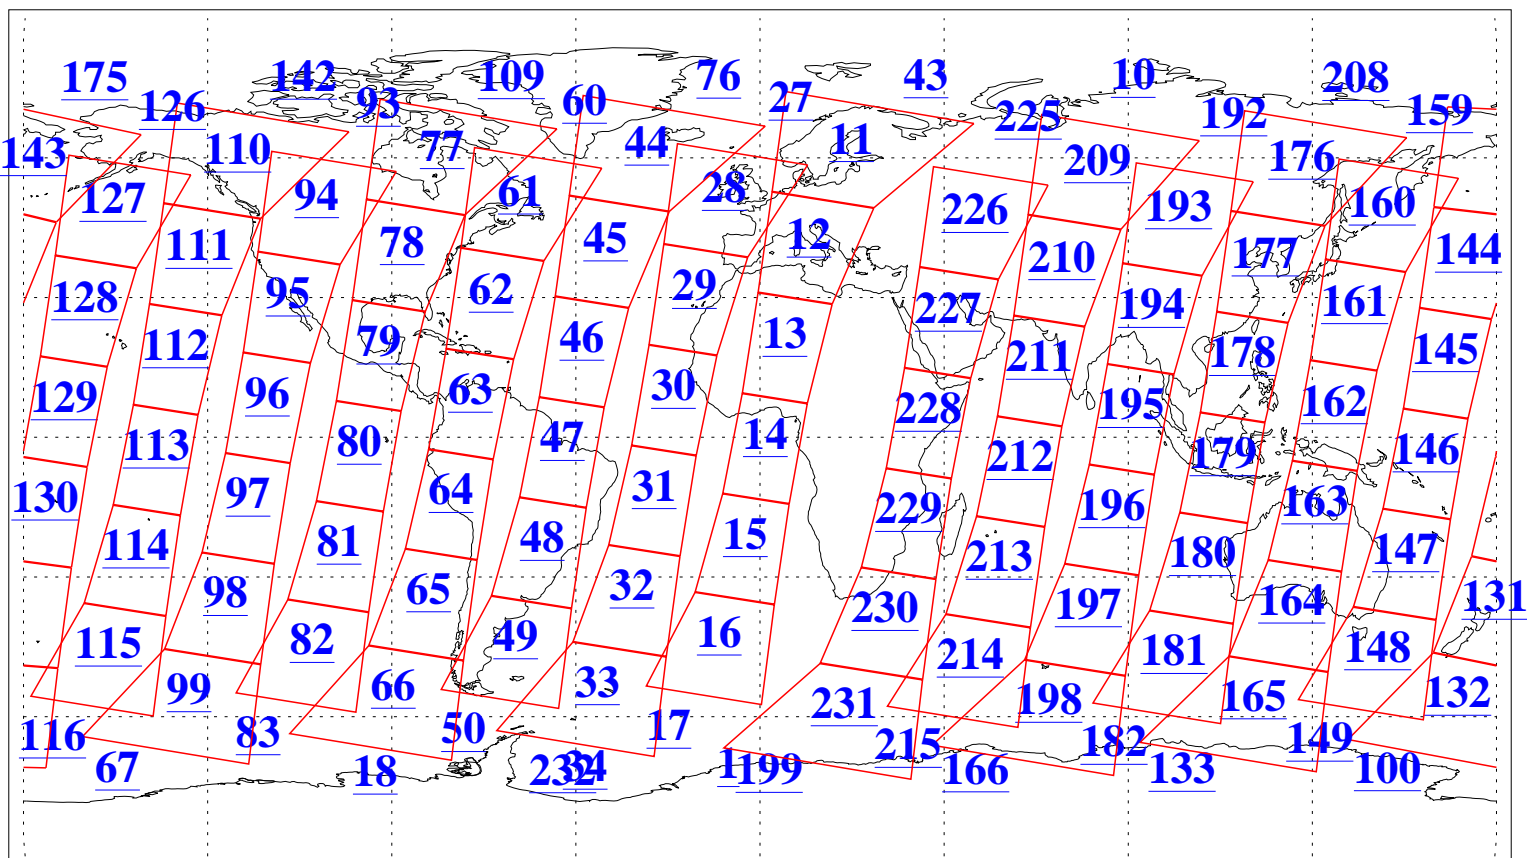

L1B Availability
AMSU Granules: 240
HSB Granules: 0
AIRS Granules: 240

10 May 2004
DoY 131
Aqua Day 737
Granules: 1 to 120

Granules: 121 to 240

Legend: AMSU Available, HSB Available, AIRS Available

L1B Availability
AMSU Granules: 240
HSB Granules: 0
AIRS Granules: 240

10 May 2004
DoY 131
Aqua Day 737

Ascending Granules

Descending Granules

Legend: AMSU Available, HSB Available, AIRS Available

L1B Availability
 AMSU Granules: 240
 HSB Granules: 0
 AIRS Granules: 240

10 May 2004
 DoY 131
 Aqua Day 737

Northern Hemisphere Granules

Southern Hemisphere Granules

Legend: AMSU Available, HSB Available, AIRS Available