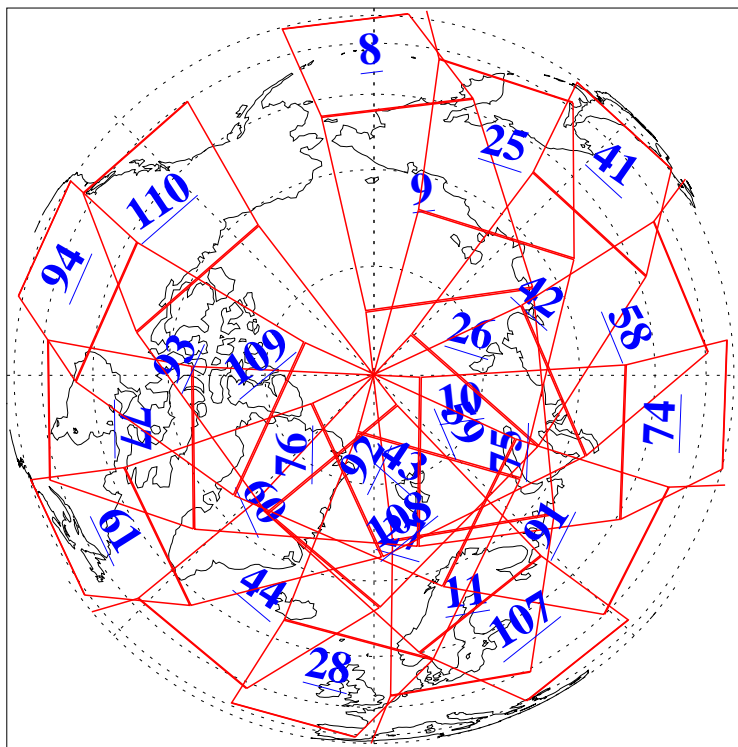

L1B Availability
AMSU Granules: 240
HSB Granules: 0
AIRS Granules: 240

10 May 2004
DoY 131
Aqua Day 737
Granules: 1 to 120

Granules: 121 to 240

Legend: AMSU Available, HSB Available, AIRS Available

L1B Availability
AMSU Granules: 240
HSB Granules: 0
AIRS Granules: 240

10 May 2004
DoY 131
Aqua Day 737

Ascending Granules

Descending Granules

Legend: AMSU Available, HSB Available, AIRS Available

L1B Availability
 AMSU Granules: 240
 HSB Granules: 0
 AIRS Granules: 240

10 May 2004
 DoY 131
 Aqua Day 737

Northern Hemisphere Granules

Southern Hemisphere Granules

Legend: AMSU Available, HSB Available, AIRS Available