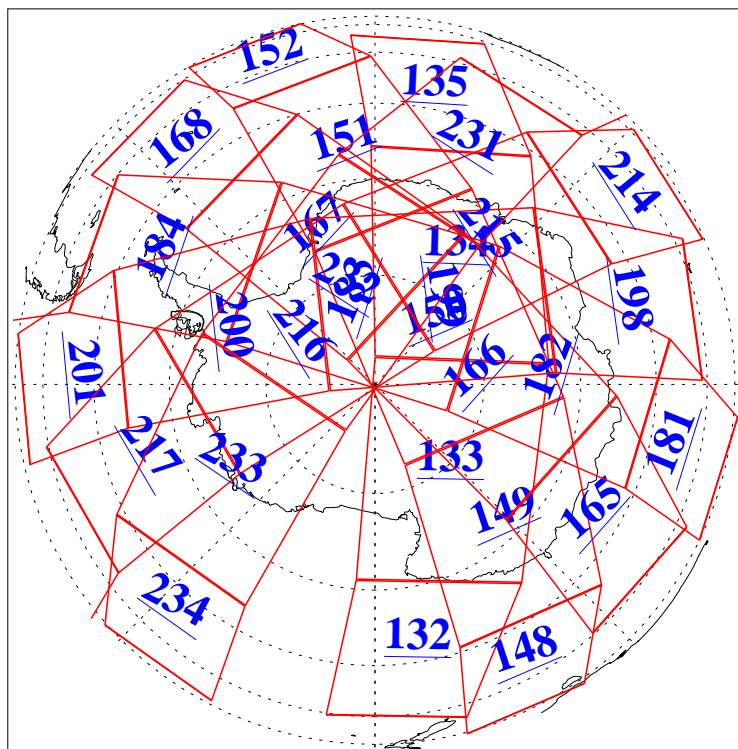

L1B Availability
AMSU Granules: 240
HSB Granules: 0
AIRS Granules: 240

10 May 2004
DoY 131
Aqua Day 737
Granules: 1 to 120

Granules: 121 to 240

Legend: AMSU Available, HSB Available, AIRS Available

L1B Availability
AMSU Granules: 240
HSB Granules: 0
AIRS Granules: 240

10 May 2004
DoY 131
Aqua Day 737

Ascending Granules

Descending Granules

Legend: AMSU Available, HSB Available, AIRS Available

L1B Availability
 AMSU Granules: 240
 HSB Granules: 0
 AIRS Granules: 240

10 May 2004
 DoY 131
 Aqua Day 737

Northern Hemisphere Granules

Southern Hemisphere Granules

Legend: AMSU Available, HSB Available, AIRS Available