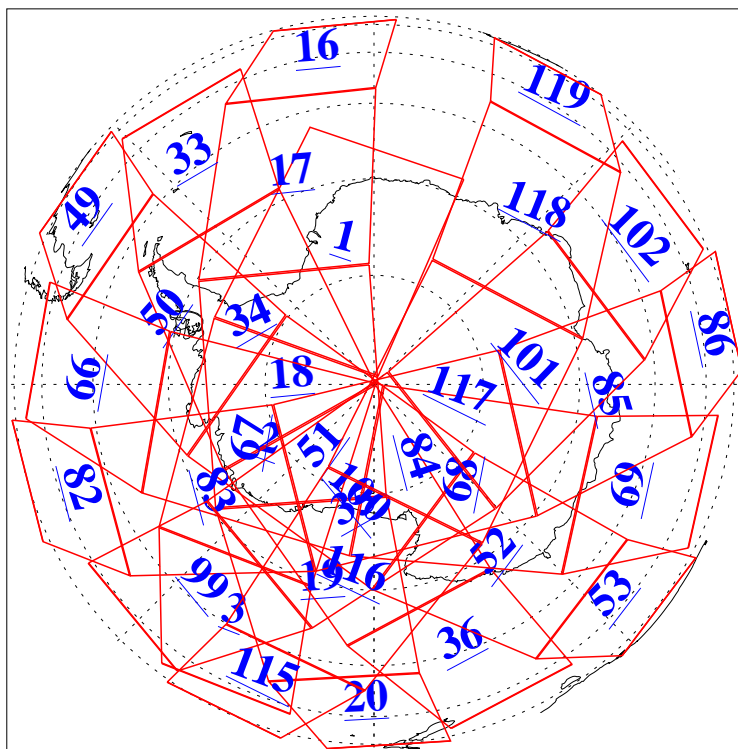

L1B Availability
AMSU Granules: 240
HSB Granules: 0
AIRS Granules: 240

10 May 2004
DoY 131
Aqua Day 737
Granules: 1 to 120

Granules: 121 to 240

Legend: AMSU Available, HSB Available, AIRS Available

L1B Availability
AMSU Granules: 240
HSB Granules: 0
AIRS Granules: 240

10 May 2004
DoY 131
Aqua Day 737

Ascending Granules

Descending Granules

Legend: AMSU Available, HSB Available, AIRS Available

L1B Availability
 AMSU Granules: 240
 HSB Granules: 0
 AIRS Granules: 240

10 May 2004
 DoY 131
 Aqua Day 737

Northern Hemisphere Granules

Southern Hemisphere Granules

Legend: AMSU Available, HSB Available, AIRS Available