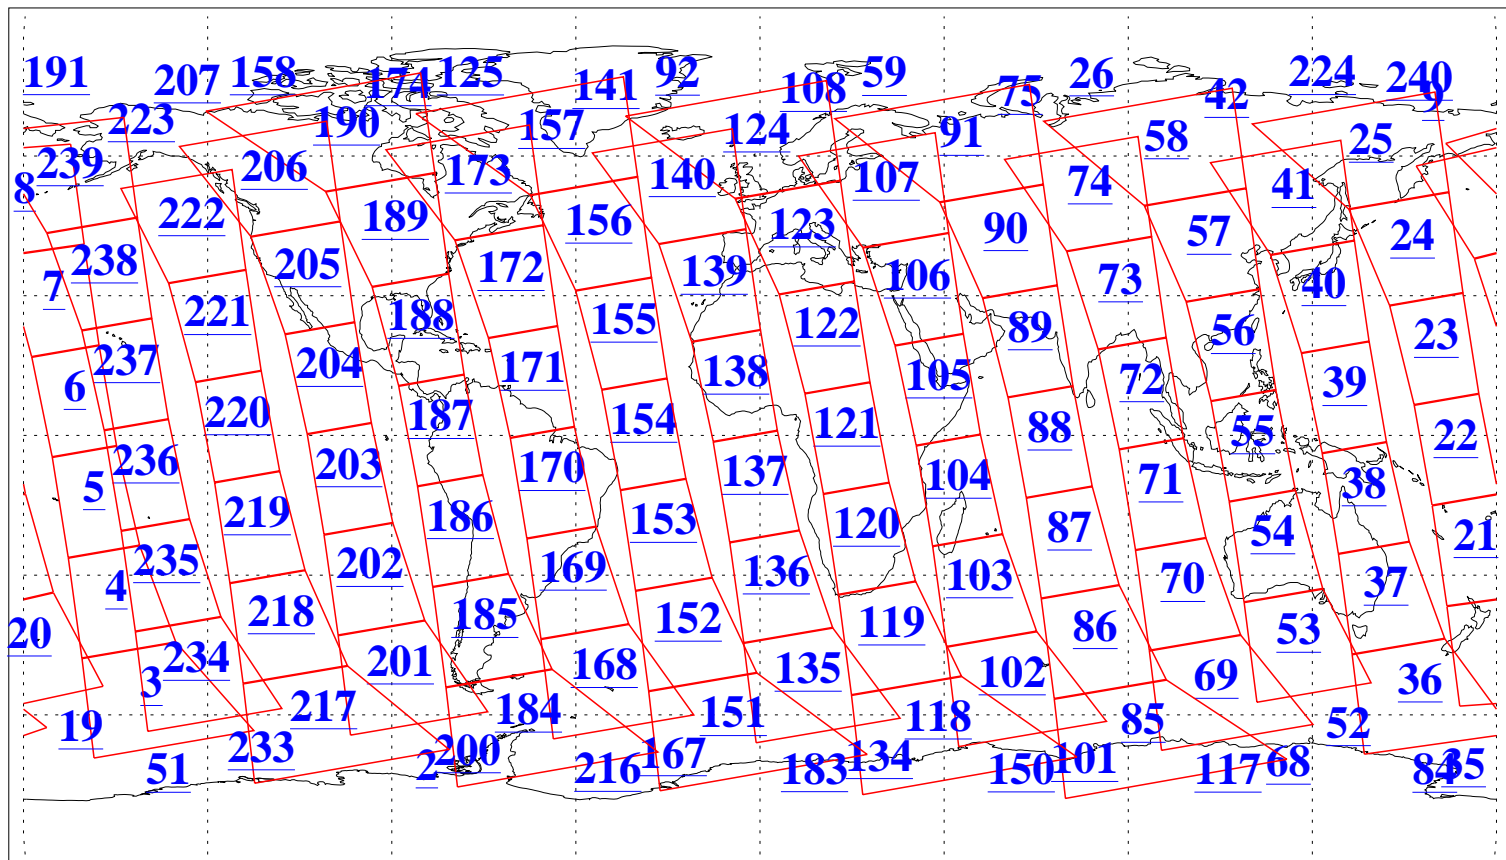

L1B Availability
AMSU Granules: 240
HSB Granules: 0
AIRS Granules: 240

10 May 2004
DoY 131
Aqua Day 737
Granules: 1 to 120

Granules: 121 to 240

Legend: AMSU Available, HSB Available, AIRS Available

L1B Availability
AMSU Granules: 240
HSB Granules: 0
AIRS Granules: 240

10 May 2004
DoY 131
Aqua Day 737

Ascending Granules

Descending Granules

Legend: AMSU Available, HSB Available, AIRS Available

L1B Availability
 AMSU Granules: 240
 HSB Granules: 0
 AIRS Granules: 240

10 May 2004
 DoY 131
 Aqua Day 737

Northern Hemisphere Granules

Southern Hemisphere Granules

Legend: AMSU Available, HSB Available, AIRS Available