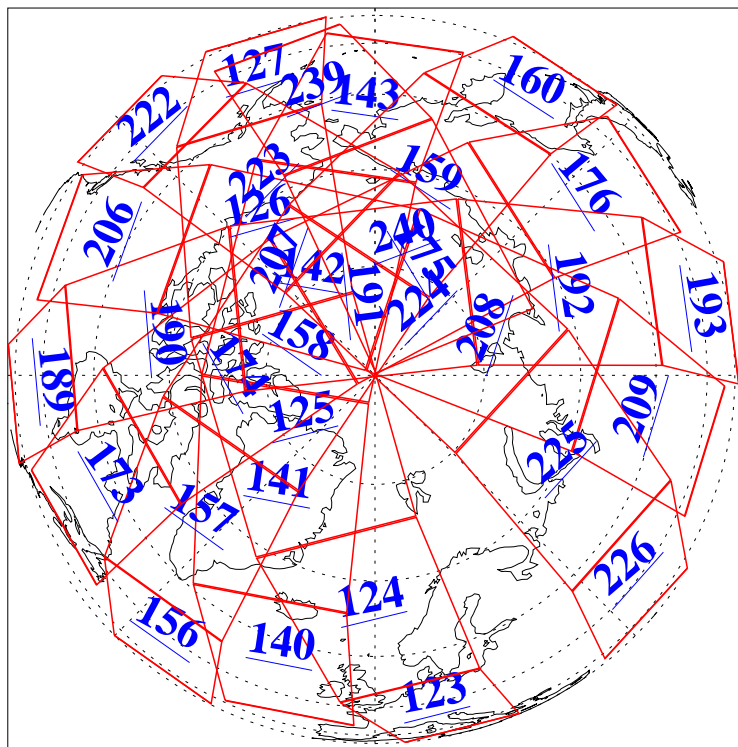

L1B Availability
AMSU Granules: 240
HSB Granules: 0
AIRS Granules: 240

10 May 2004
DoY 131
Aqua Day 737
Granules: 1 to 120

Granules: 121 to 240

Legend: AMSU Available, HSB Available, AIRS Available

L1B Availability
AMSU Granules: 240
HSB Granules: 0
AIRS Granules: 240

10 May 2004
DoY 131
Aqua Day 737

Ascending Granules

Descending Granules

Legend: AMSU Available, HSB Available, AIRS Available

L1B Availability
 AMSU Granules: 240
 HSB Granules: 0
 AIRS Granules: 240

10 May 2004
 DoY 131
 Aqua Day 737

Northern Hemisphere Granules

Southern Hemisphere Granules

Legend: AMSU Available, HSB Available, AIRS Available