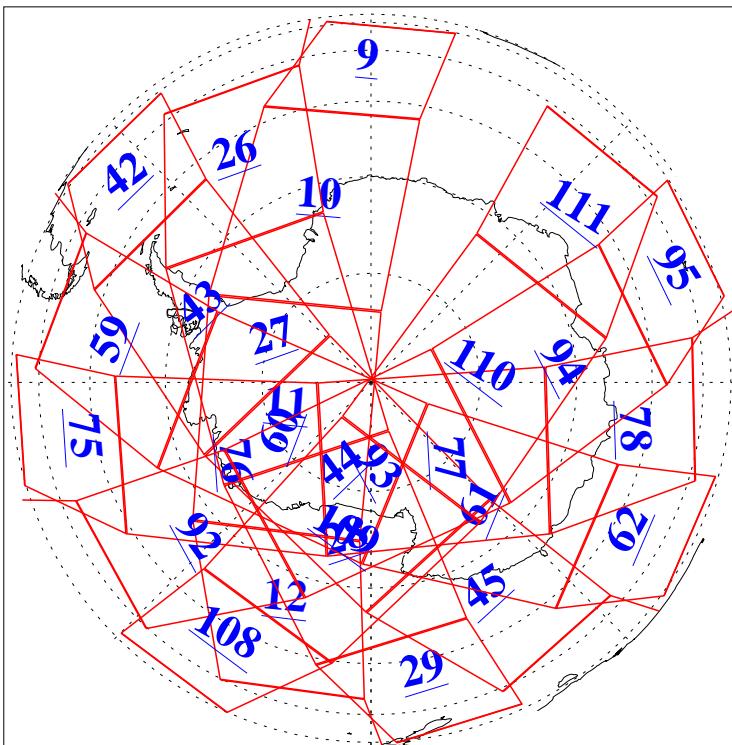

L1B Availability
AMSU Granules: 240
HSB Granules: 0
AIRS Granules: 240

9 May 2004
DoY 130
Aqua Day 736
Granules: 1 to 120

Granules: 121 to 240

Legend: AMSU Available, HSB Available, AIRS Available

L1B Availability
AMSU Granules: 240
HSB Granules: 0
AIRS Granules: 240

9 May 2004
DoY 130
Aqua Day 736

Ascending Granules

Descending Granules

Legend: AMSU Available, HSB Available, AIRS Available

L1B Availability
 AMSU Granules: 240
 HSB Granules: 0
 AIRS Granules: 240

9 May 2004
 DoY 130
 Aqua Day 736

Northern Hemisphere Granules

Southern Hemisphere Granules

Legend: AMSU Available, HSB Available, AIRS Available