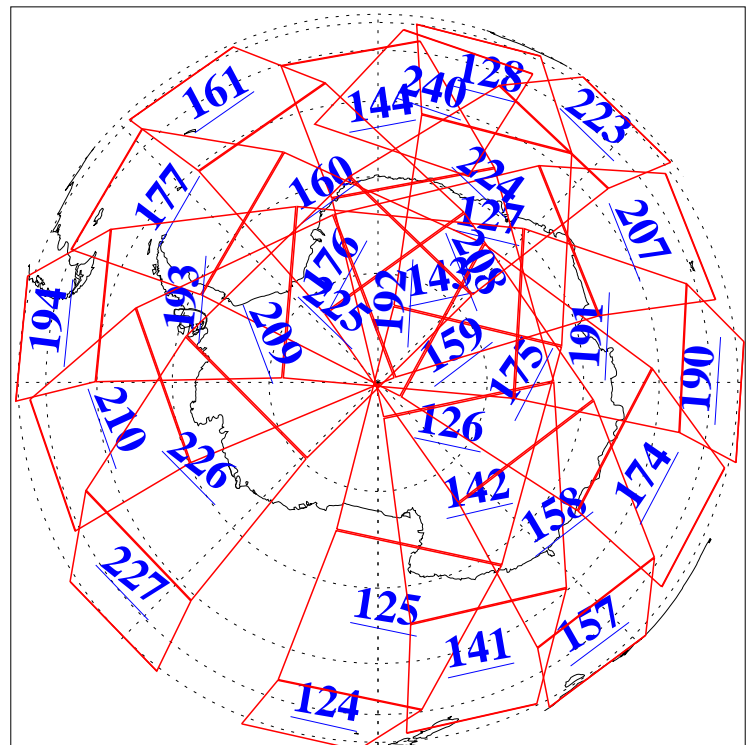

L1B Availability
AMSU Granules: 240
HSB Granules: 0
AIRS Granules: 240

9 May 2004
DoY 130
Aqua Day 736
Granules: 1 to 120

Granules: 121 to 240

Legend: AMSU Available, HSB Available, AIRS Available

L1B Availability
AMSU Granules: 240
HSB Granules: 0
AIRS Granules: 240

9 May 2004
DoY 130
Aqua Day 736

Ascending Granules

Descending Granules

Legend: AMSU Available, HSB Available, AIRS Available

L1B Availability
 AMSU Granules: 240
 HSB Granules: 0
 AIRS Granules: 240

9 May 2004
 DoY 130
 Aqua Day 736

Northern Hemisphere Granules

Southern Hemisphere Granules

Legend: AMSU Available, HSB Available, AIRS Available