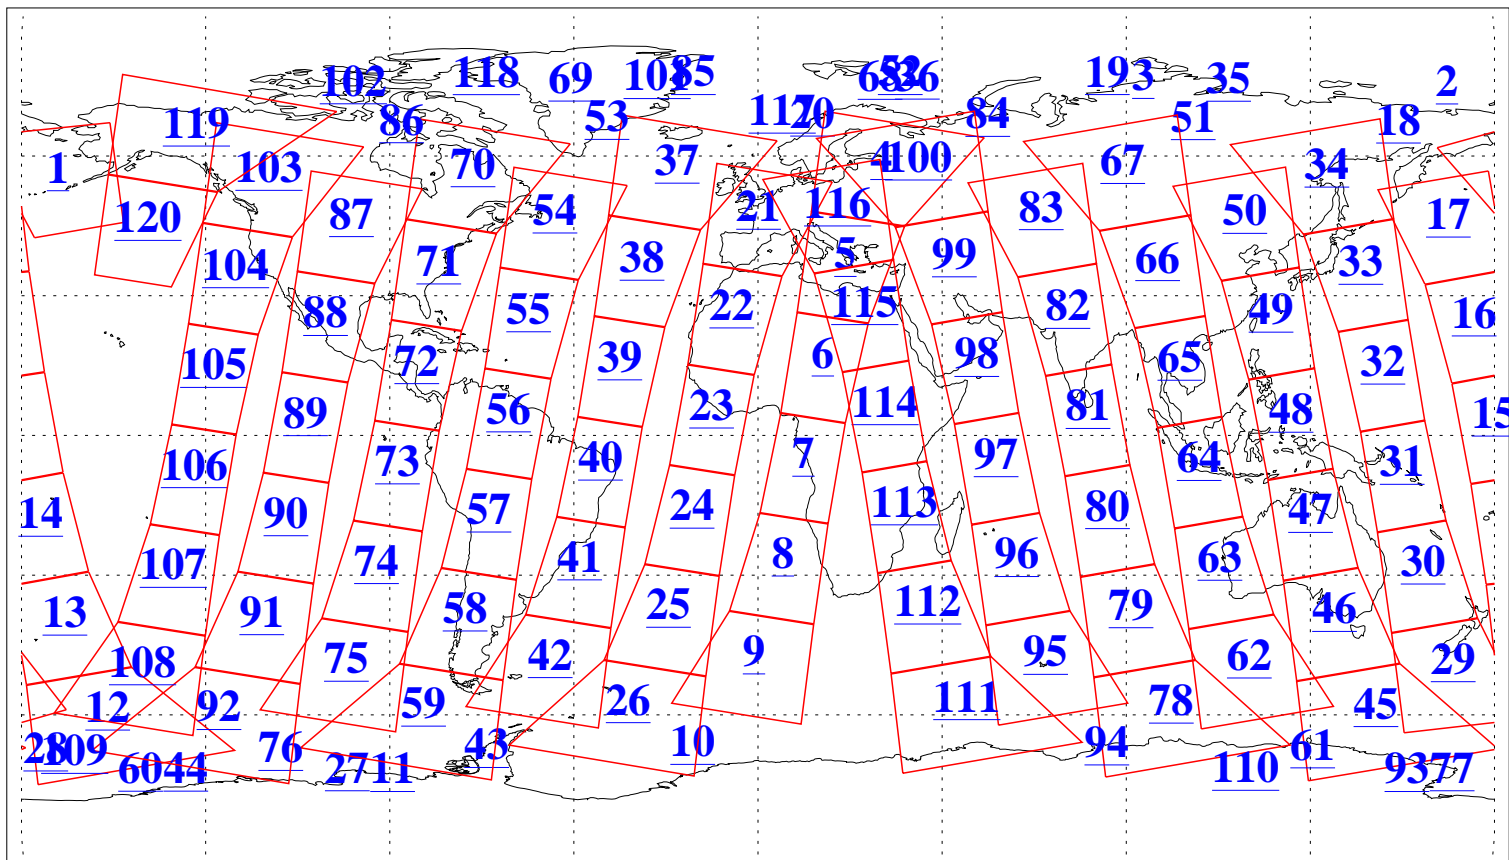

L1B Availability
AMSU Granules: 240
HSB Granules: 0
AIRS Granules: 240

9 May 2004
DoY 130
Aqua Day 736
Granules: 1 to 120

Granules: 121 to 240

Legend: AMSU Available, HSB Available, AIRS Available

L1B Availability
AMSU Granules: 240
HSB Granules: 0
AIRS Granules: 240

9 May 2004
DoY 130
Aqua Day 736

Ascending Granules

Descending Granules

Legend: AMSU Available, HSB Available, AIRS Available

L1B Availability
 AMSU Granules: 240
 HSB Granules: 0
 AIRS Granules: 240

9 May 2004
 DoY 130
 Aqua Day 736

Northern Hemisphere Granules

Southern Hemisphere Granules

Legend: AMSU Available, HSB Available, AIRS Available