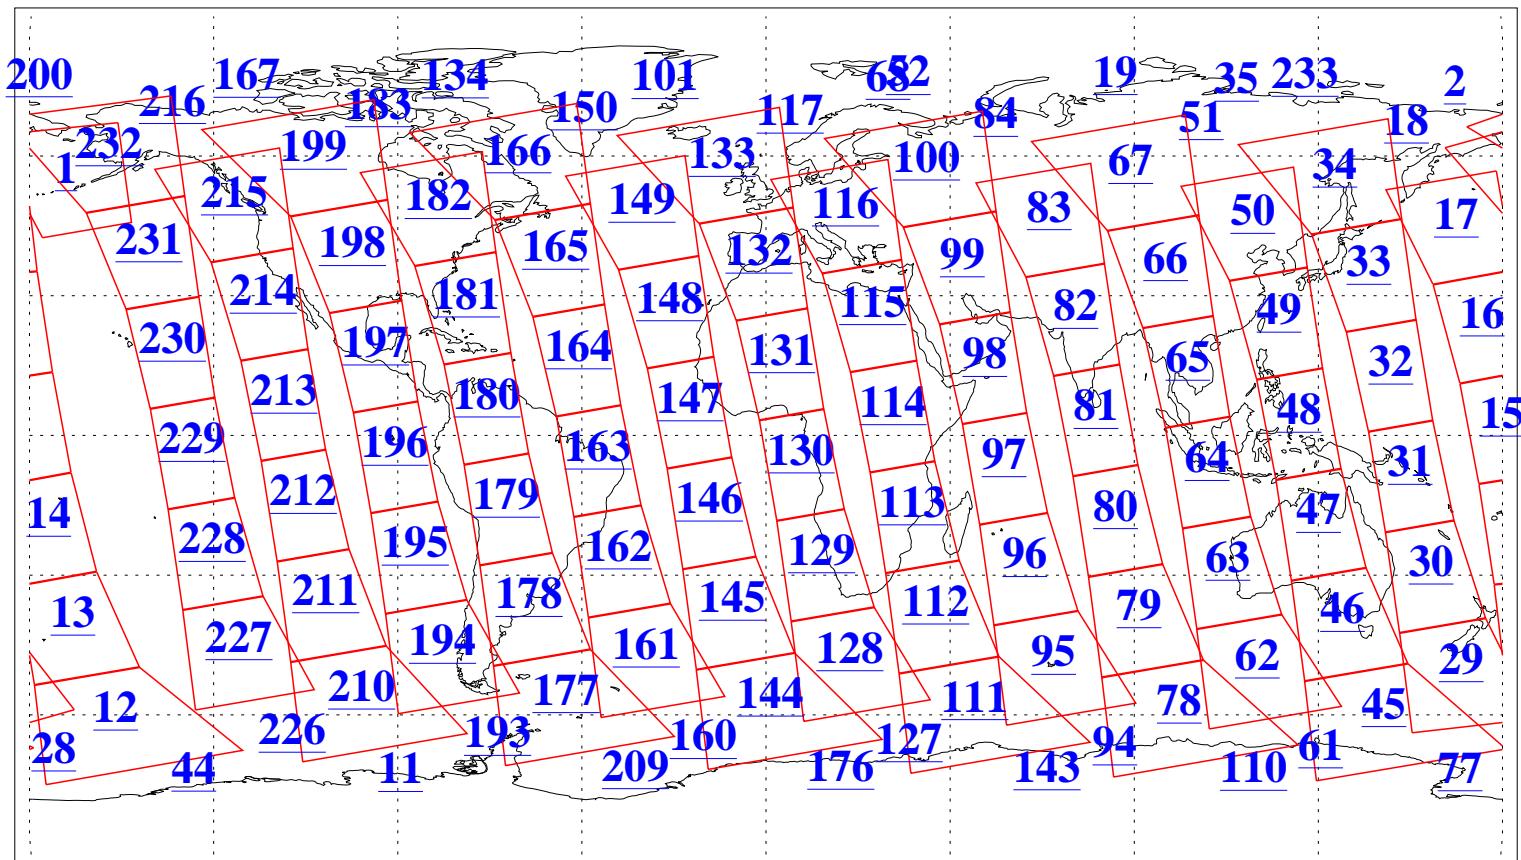

L1B Availability
AMSU Granules: 240
HSB Granules: 0
AIRS Granules: 240

9 May 2004
DoY 130
Aqua Day 736
Granules: 1 to 120

Granules: 121 to 240

Legend: AMSU Available, HSB Available, AIRS Available

L1B Availability
AMSU Granules: 240
HSB Granules: 0
AIRS Granules: 240

9 May 2004
DoY 130
Aqua Day 736

Ascending Granules

Descending Granules

Legend: AMSU Available, HSB Available, AIRS Available

L1B Availability
 AMSU Granules: 240
 HSB Granules: 0
 AIRS Granules: 240

9 May 2004
 DoY 130
 Aqua Day 736

Northern Hemisphere Granules

Southern Hemisphere Granules

Legend: AMSU Available, HSB Available, AIRS Available