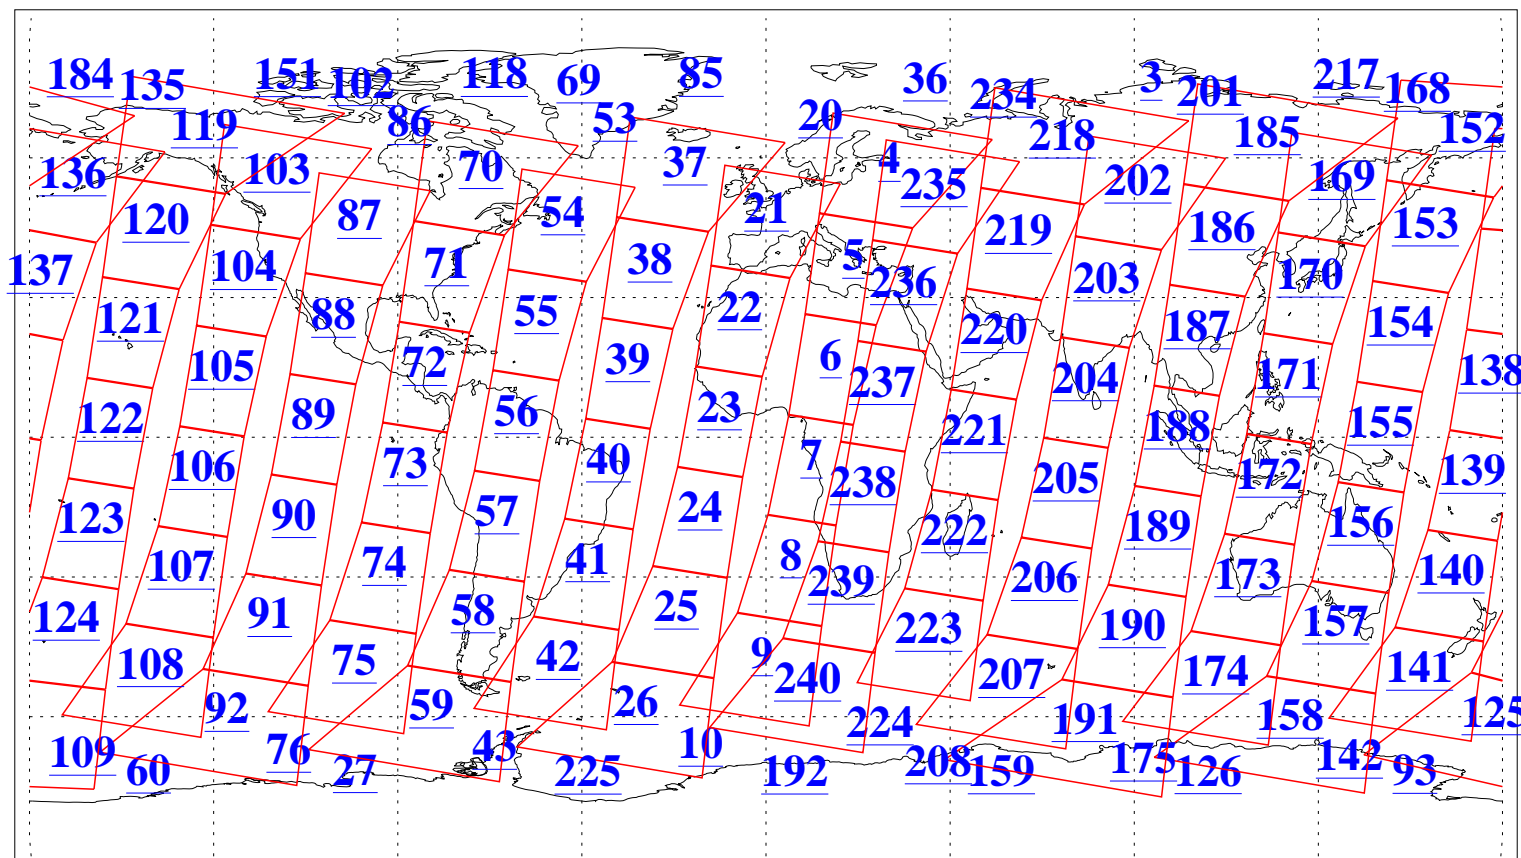

L1B Availability
AMSU Granules: 240
HSB Granules: 0
AIRS Granules: 240

9 May 2004
DoY 130
Aqua Day 736
Granules: 1 to 120

Granules: 121 to 240

Legend: AMSU Available, HSB Available, AIRS Available

L1B Availability
AMSU Granules: 240
HSB Granules: 0
AIRS Granules: 240

9 May 2004
DoY 130
Aqua Day 736

Ascending Granules

Descending Granules

Legend: AMSU Available, HSB Available, AIRS Available

L1B Availability
 AMSU Granules: 240
 HSB Granules: 0
 AIRS Granules: 240

9 May 2004
 DoY 130
 Aqua Day 736

Northern Hemisphere Granules

Southern Hemisphere Granules

Legend: AMSU Available, HSB Available, AIRS Available