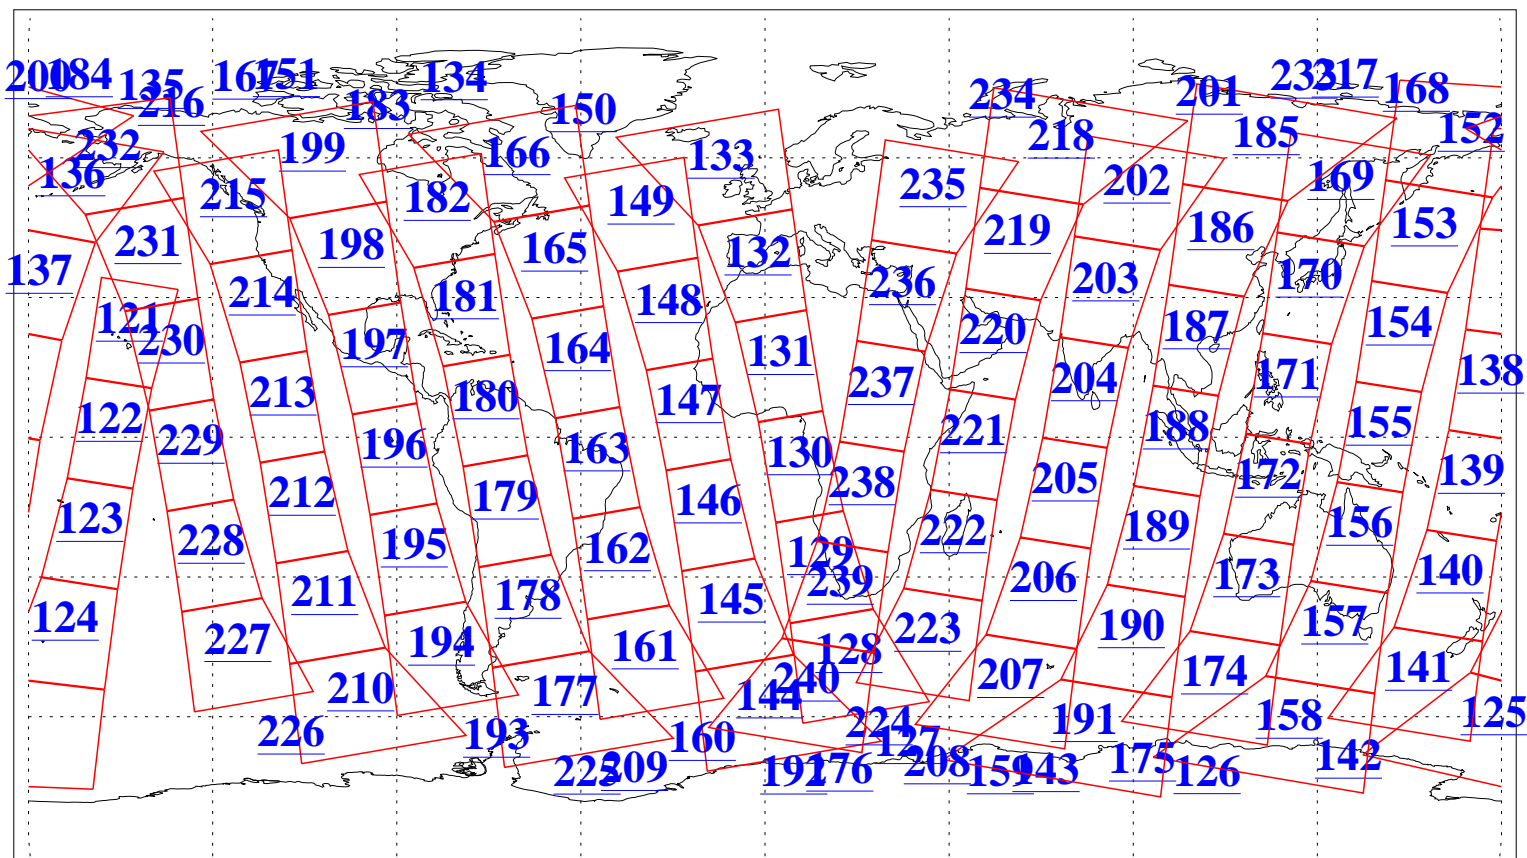

L1B Availability
AMSU Granules: 240
HSB Granules: 0
AIRS Granules: 240

9 May 2004
DoY 130
Aqua Day 736
Granules: 1 to 120

Granules: 121 to 240

Legend: AMSU Available, HSB Available, AIRS Available

L1B Availability
AMSU Granules: 240
HSB Granules: 0
AIRS Granules: 240

9 May 2004
DoY 130
Aqua Day 736

Ascending Granules

Descending Granules

Legend: AMSU Available, HSB Available, AIRS Available

L1B Availability
 AMSU Granules: 240
 HSB Granules: 0
 AIRS Granules: 240

9 May 2004
 DoY 130
 Aqua Day 736

Northern Hemisphere Granules

Southern Hemisphere Granules

Legend: AMSU Available, HSB Available, AIRS Available