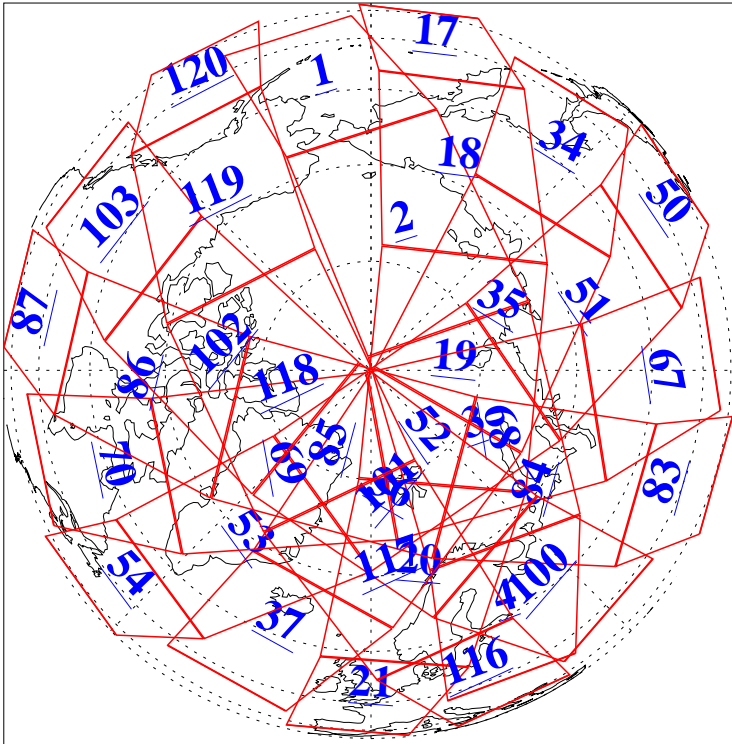

L1B Availability
AMSU Granules: 240
HSB Granules: 0
AIRS Granules: 240

9 May 2004
DoY 130
Aqua Day 736
Granules: 1 to 120

Granules: 121 to 240

Legend: AMSU Available, HSB Available, AIRS Available

L1B Availability
AMSU Granules: 240
HSB Granules: 0
AIRS Granules: 240

9 May 2004
DoY 130
Aqua Day 736

Ascending Granules

Descending Granules

Legend: AMSU Available, HSB Available, AIRS Available

L1B Availability
 AMSU Granules: 240
 HSB Granules: 0
 AIRS Granules: 240

9 May 2004
 DoY 130
 Aqua Day 736

Northern Hemisphere Granules

Southern Hemisphere Granules

Legend: AMSU Available, HSB Available, AIRS Available