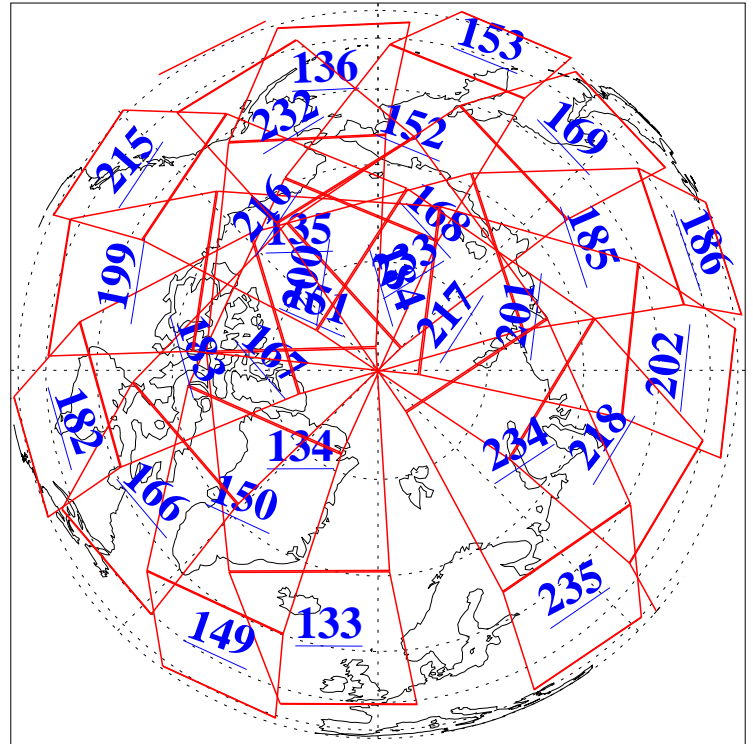

L1B Availability
AMSU Granules: 240
HSB Granules: 0
AIRS Granules: 240

9 May 2004
DoY 130
Aqua Day 736
Granules: 1 to 120

Granules: 121 to 240

Legend: AMSU Available, HSB Available, AIRS Available

L1B Availability
AMSU Granules: 240
HSB Granules: 0
AIRS Granules: 240

9 May 2004
DoY 130
Aqua Day 736

Ascending Granules

Descending Granules

Legend: AMSU Available, HSB Available, AIRS Available

L1B Availability
 AMSU Granules: 240
 HSB Granules: 0
 AIRS Granules: 240

9 May 2004
 DoY 130
 Aqua Day 736

Northern Hemisphere Granules

Southern Hemisphere Granules

Legend: AMSU Available, HSB Available, AIRS Available