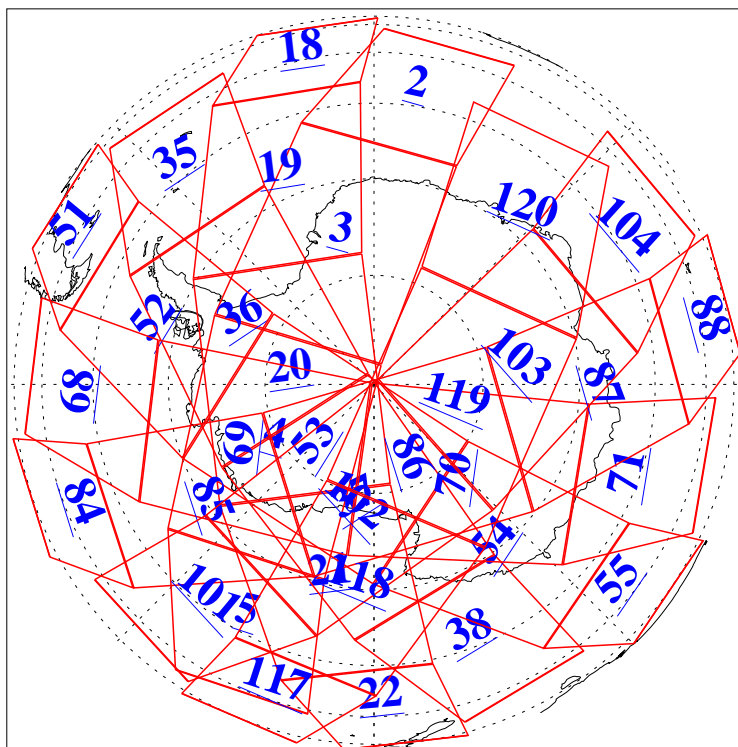

L1B Availability
AMSU Granules: 240
HSB Granules: 0
AIRS Granules: 240

8 May 2004
DoY 129
Aqua Day 735
Granules: 1 to 120

Granules: 121 to 240

Legend: AMSU Available, HSB Available, AIRS Available

L1B Availability
AMSU Granules: 240
HSB Granules: 0
AIRS Granules: 240

8 May 2004
DoY 129
Aqua Day 735

Ascending Granules

Descending Granules

Legend: AMSU Available, HSB Available, AIRS Available

L1B Availability
 AMSU Granules: 240
 HSB Granules: 0
 AIRS Granules: 240

8 May 2004
 DoY 129
 Aqua Day 735

Northern Hemisphere Granules

Southern Hemisphere Granules

Legend: AMSU Available, HSB Available, AIRS Available