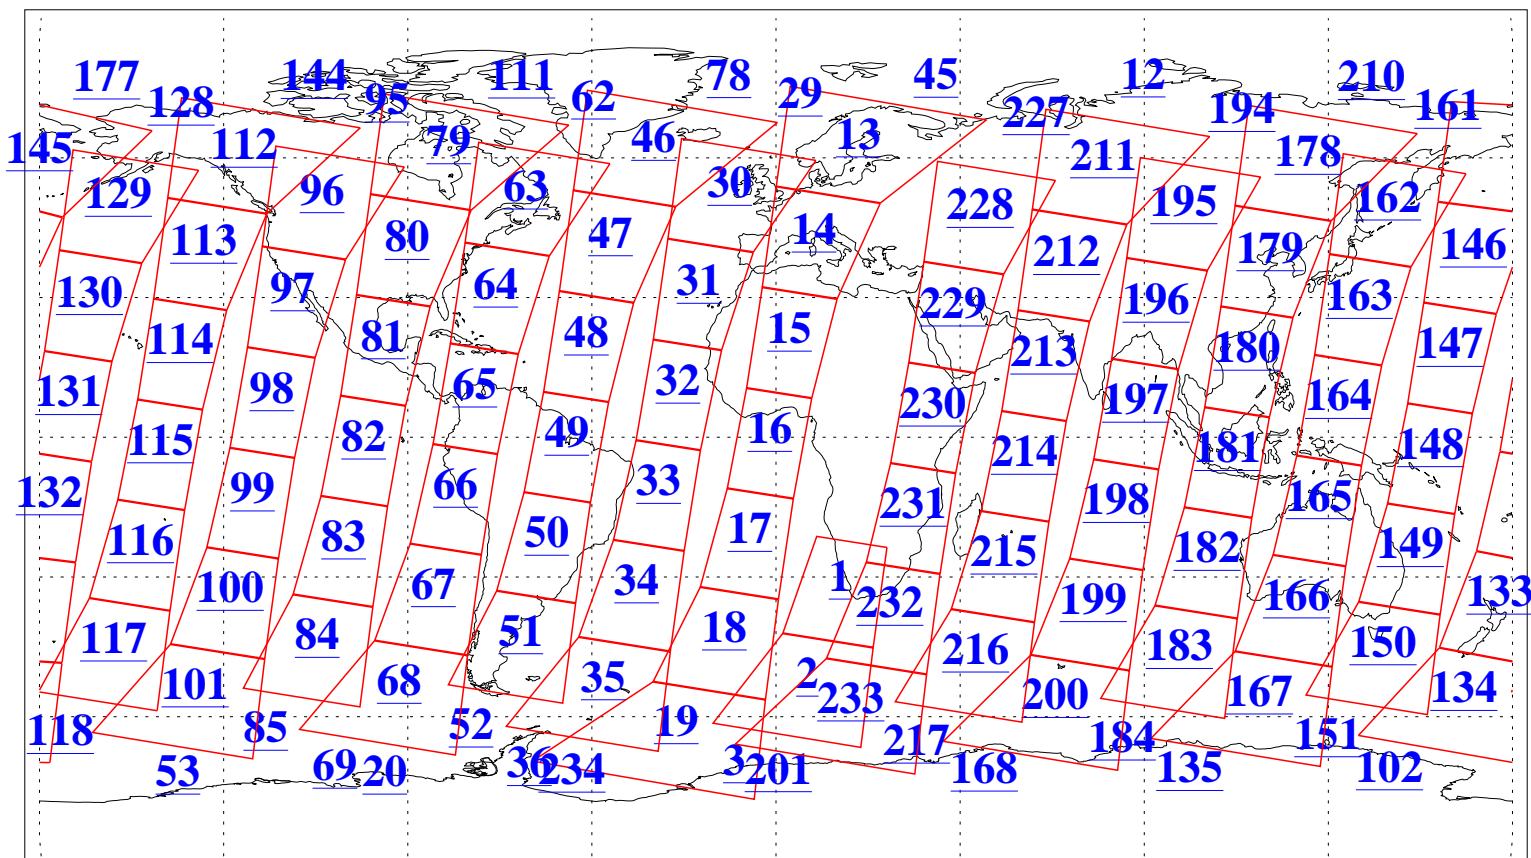

L1B Availability
AMSU Granules: 240
HSB Granules: 0
AIRS Granules: 240

8 May 2004
DoY 129
Aqua Day 735
Granules: 1 to 120

Granules: 121 to 240

Legend: AMSU Available, HSB Available, AIRS Available

L1B Availability
AMSU Granules: 240
HSB Granules: 0
AIRS Granules: 240

8 May 2004
DoY 129
Aqua Day 735

Ascending Granules

Descending Granules

Legend: AMSU Available, HSB Available, AIRS Available

L1B Availability
 AMSU Granules: 240
 HSB Granules: 0
 AIRS Granules: 240

8 May 2004
 DoY 129
 Aqua Day 735

Northern Hemisphere Granules

Southern Hemisphere Granules

Legend: AMSU Available, HSB Available, AIRS Available