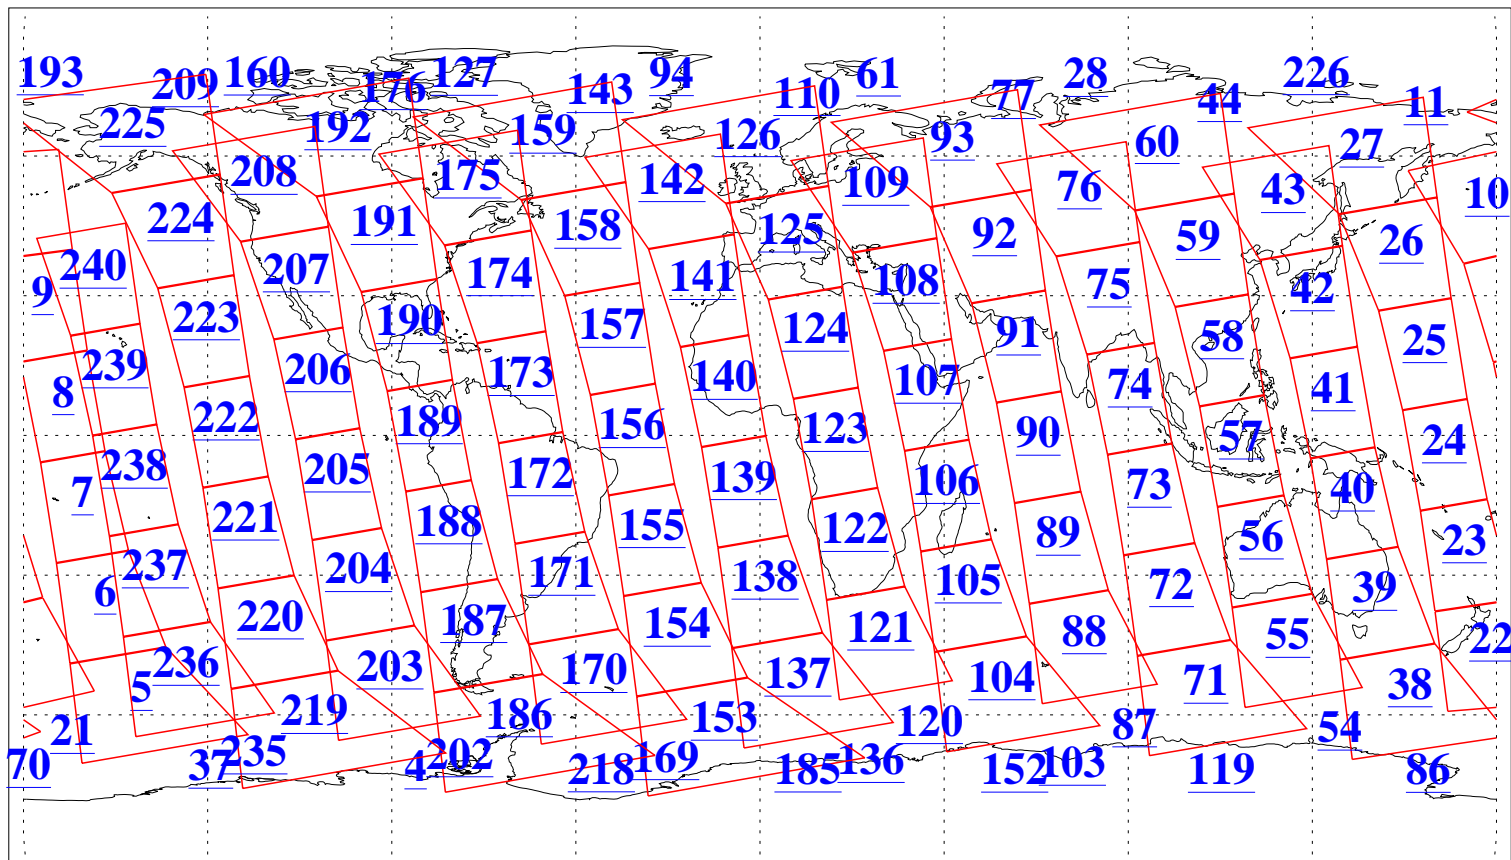

L1B Availability
AMSU Granules: 240
HSB Granules: 0
AIRS Granules: 240

8 May 2004
DoY 129
Aqua Day 735
Granules: 1 to 120

Granules: 121 to 240

Legend: AMSU Available, HSB Available, AIRS Available

L1B Availability
AMSU Granules: 240
HSB Granules: 0
AIRS Granules: 240

8 May 2004
DoY 129
Aqua Day 735

Ascending Granules

Descending Granules

Legend: AMSU Available, HSB Available, AIRS Available

L1B Availability
 AMSU Granules: 240
 HSB Granules: 0
 AIRS Granules: 240

8 May 2004
 DoY 129
 Aqua Day 735

Northern Hemisphere Granules

Southern Hemisphere Granules

Legend: AMSU Available, HSB Available, AIRS Available