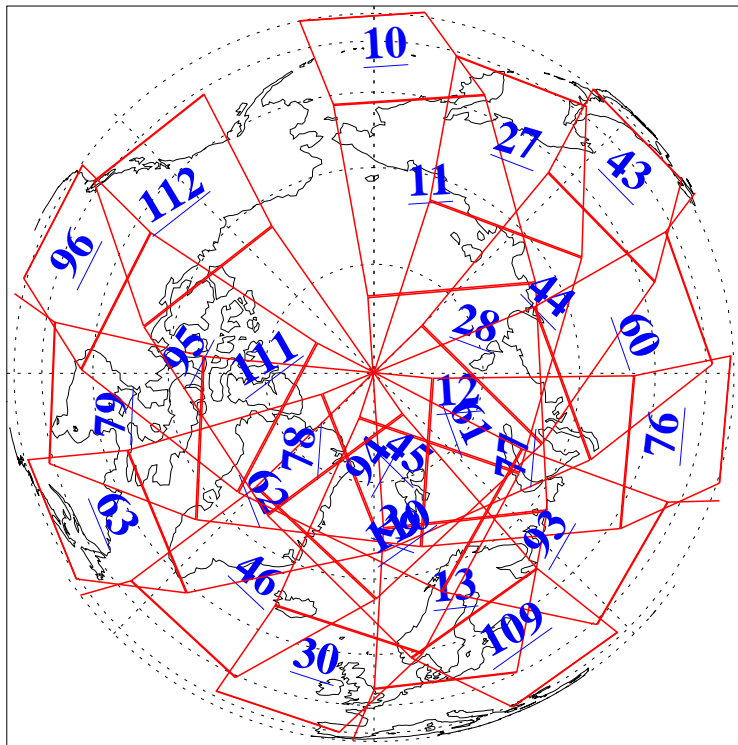

L1B Availability
AMSU Granules: 240
HSB Granules: 0
AIRS Granules: 240

8 May 2004
DoY 129
Aqua Day 735
Granules: 1 to 120

Granules: 121 to 240

Legend: AMSU Available, HSB Available, AIRS Available

L1B Availability
AMSU Granules: 240
HSB Granules: 0
AIRS Granules: 240

8 May 2004
DoY 129
Aqua Day 735

Ascending Granules

Descending Granules

Legend: AMSU Available, HSB Available, AIRS Available

L1B Availability
 AMSU Granules: 240
 HSB Granules: 0
 AIRS Granules: 240

8 May 2004
 DoY 129
 Aqua Day 735

Northern Hemisphere Granules

Southern Hemisphere Granules

Legend: AMSU Available, HSB Available, AIRS Available