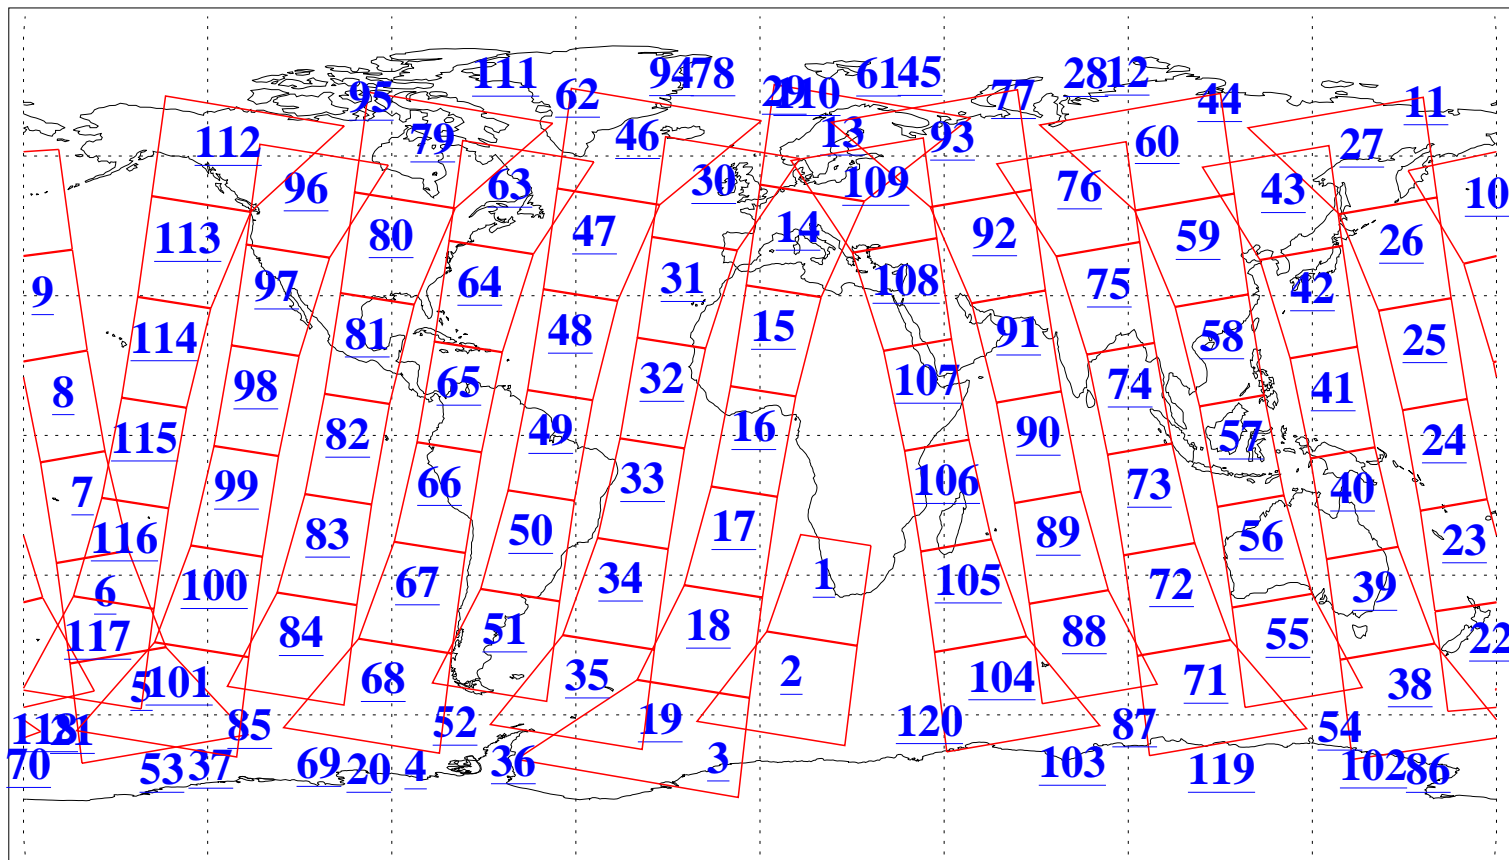

L1B Availability
AMSU Granules: 240
HSB Granules: 0
AIRS Granules: 240

8 May 2004
DoY 129
Aqua Day 735
Granules: 1 to 120

Granules: 121 to 240

Legend: AMSU Available, HSB Available, AIRS Available

L1B Availability
AMSU Granules: 240
HSB Granules: 0
AIRS Granules: 240

8 May 2004
DoY 129
Aqua Day 735

Ascending Granules

Descending Granules

Legend: AMSU Available, HSB Available, AIRS Available

L1B Availability
 AMSU Granules: 240
 HSB Granules: 0
 AIRS Granules: 240

8 May 2004
 DoY 129
 Aqua Day 735

Northern Hemisphere Granules

Southern Hemisphere Granules

Legend: AMSU Available, HSB Available, AIRS Available