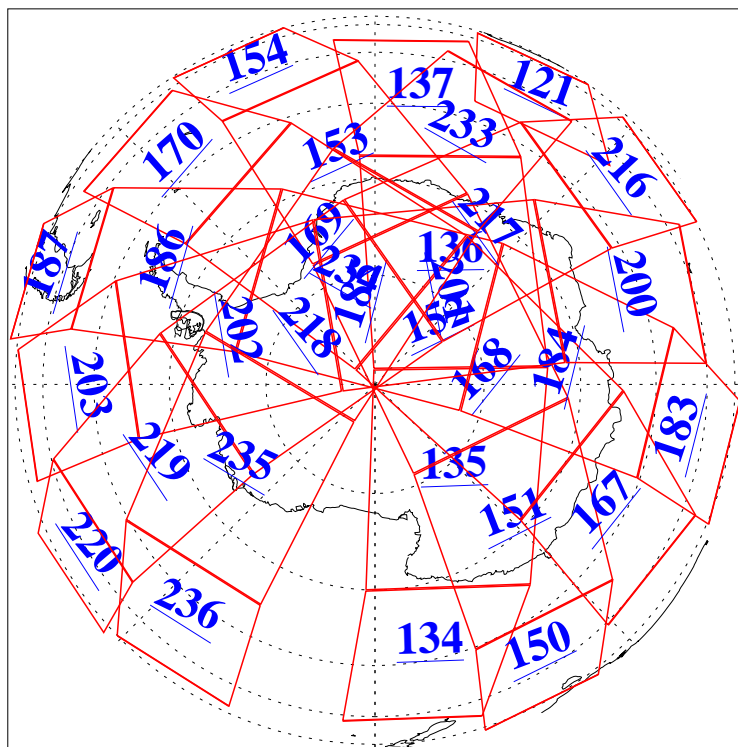

L1B Availability
AMSU Granules: 240
HSB Granules: 0
AIRS Granules: 240

8 May 2004
DoY 129
Aqua Day 735
Granules: 1 to 120

Granules: 121 to 240

Legend: AMSU Available, HSB Available, AIRS Available

L1B Availability
AMSU Granules: 240
HSB Granules: 0
AIRS Granules: 240

8 May 2004
DoY 129
Aqua Day 735

Ascending Granules

Descending Granules

Legend: AMSU Available, HSB Available, AIRS Available

L1B Availability
 AMSU Granules: 240
 HSB Granules: 0
 AIRS Granules: 240

8 May 2004
 DoY 129
 Aqua Day 735

Northern Hemisphere Granules

Southern Hemisphere Granules

Legend: AMSU Available, HSB Available, AIRS Available