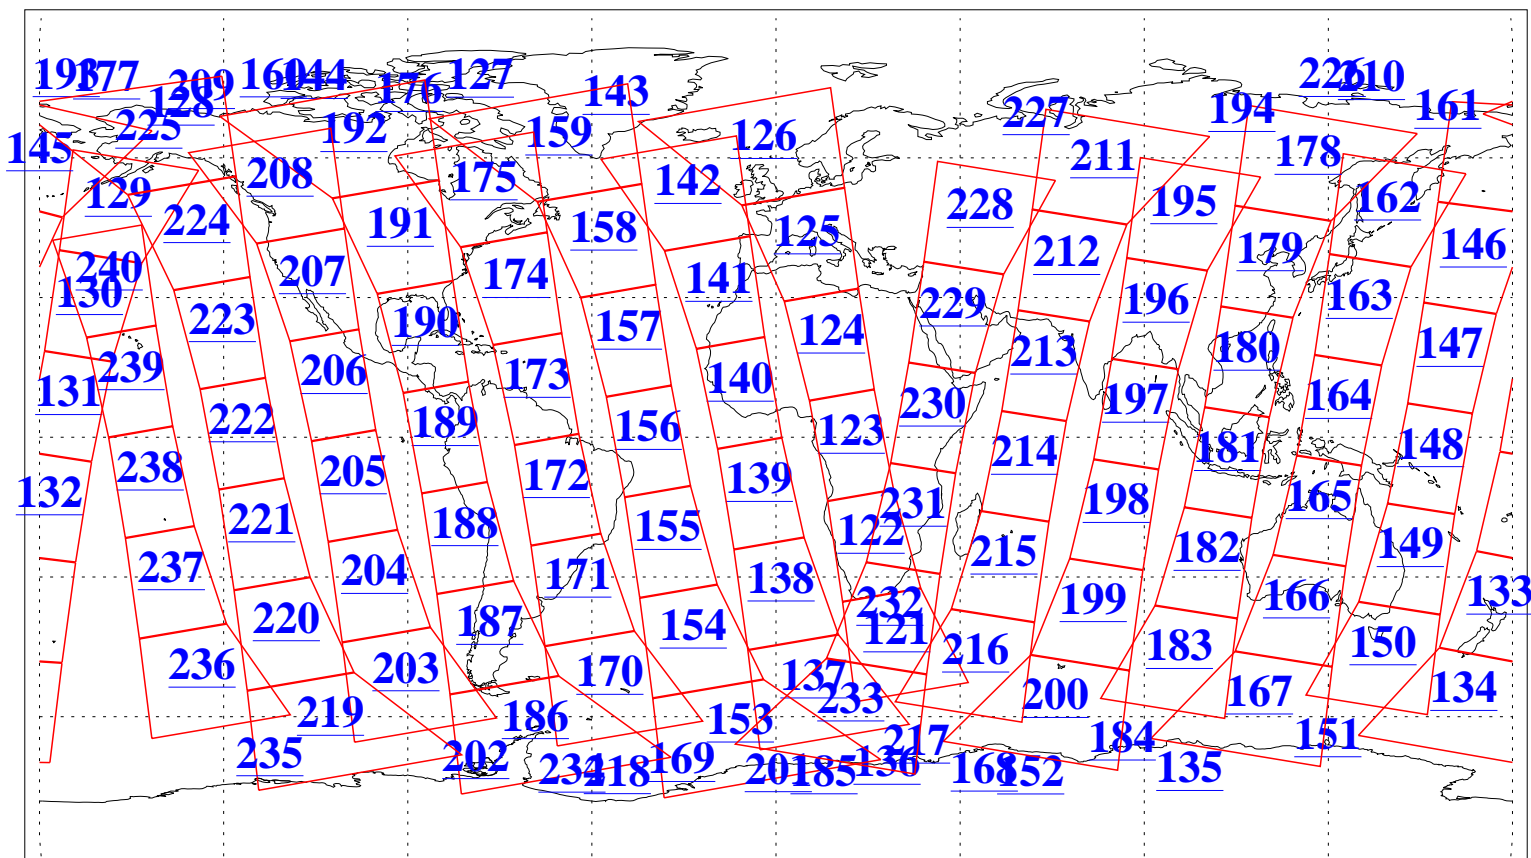

L1B Availability
AMSU Granules: 240
HSB Granules: 0
AIRS Granules: 240

8 May 2004
DoY 129
Aqua Day 735
Granules: 1 to 120

Granules: 121 to 240

Legend: AMSU Available, HSB Available, AIRS Available

L1B Availability
AMSU Granules: 240
HSB Granules: 0
AIRS Granules: 240

8 May 2004
DoY 129
Aqua Day 735

Ascending Granules

Descending Granules

Legend: AMSU Available, HSB Available, AIRS Available

L1B Availability
 AMSU Granules: 240
 HSB Granules: 0
 AIRS Granules: 240

8 May 2004
 DoY 129
 Aqua Day 735

Northern Hemisphere Granules

Southern Hemisphere Granules

Legend: AMSU Available, HSB Available, AIRS Available