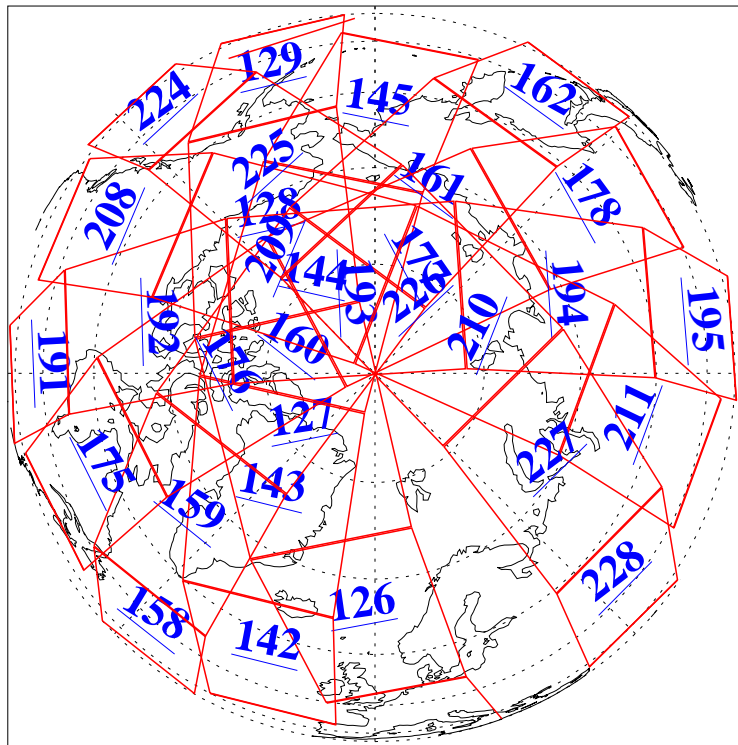

L1B Availability
AMSU Granules: 240
HSB Granules: 0
AIRS Granules: 240

8 May 2004
DoY 129
Aqua Day 735
Granules: 1 to 120

Granules: 121 to 240

Legend: AMSU Available, HSB Available, AIRS Available

L1B Availability
AMSU Granules: 240
HSB Granules: 0
AIRS Granules: 240

8 May 2004
DoY 129
Aqua Day 735

Ascending Granules

Descending Granules

Legend: AMSU Available, HSB Available, AIRS Available

L1B Availability
 AMSU Granules: 240
 HSB Granules: 0
 AIRS Granules: 240

8 May 2004
 DoY 129
 Aqua Day 735

Northern Hemisphere Granules

Southern Hemisphere Granules

Legend: AMSU Available, HSB Available, AIRS Available