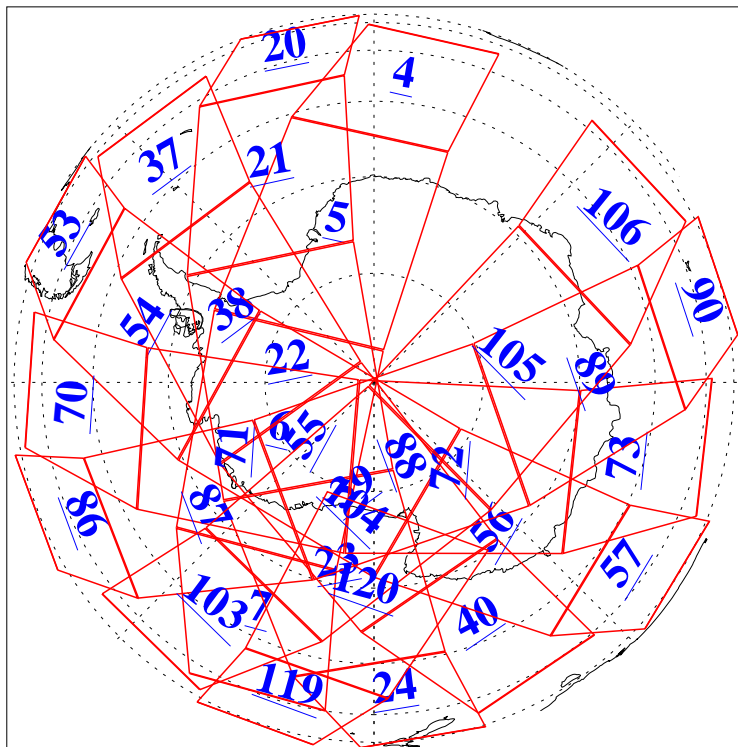

L1B Availability
AMSU Granules: 240
HSB Granules: 0
AIRS Granules: 240

6 May 2004
DoY 127
Aqua Day 733
Granules: 1 to 120

Granules: 121 to 240

Legend: AMSU Available, HSB Available, AIRS Available

L1B Availability
AMSU Granules: 240
HSB Granules: 0
AIRS Granules: 240

6 May 2004
DoY 127
Aqua Day 733

Ascending Granules

Descending Granules

Legend: AMSU Available, HSB Available, AIRS Available

L1B Availability
 AMSU Granules: 240
 HSB Granules: 0
 AIRS Granules: 240

6 May 2004
 DoY 127
 Aqua Day 733

Northern Hemisphere Granules

Southern Hemisphere Granules

Legend: AMSU Available, HSB Available, AIRS Available