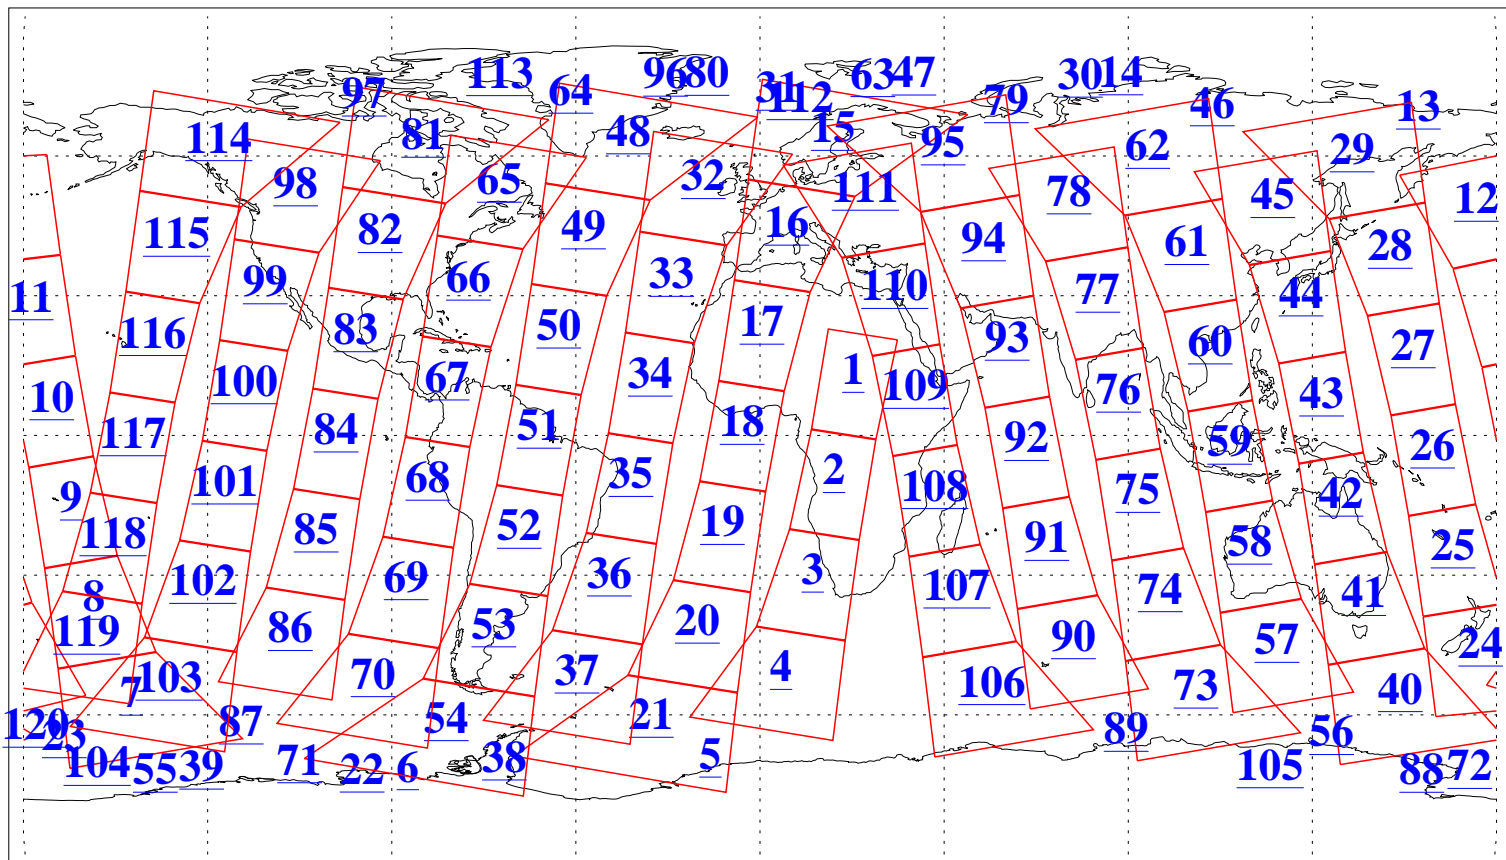

L1B Availability
AMSU Granules: 240
HSB Granules: 0
AIRS Granules: 240

6 May 2004
DoY 127
Aqua Day 733
Granules: 1 to 120

Granules: 121 to 240

Legend: AMSU Available, HSB Available, AIRS Available

L1B Availability
AMSU Granules: 240
HSB Granules: 0
AIRS Granules: 240

6 May 2004
DoY 127
Aqua Day 733

Ascending Granules

Descending Granules

Legend: AMSU Available, HSB Available, AIRS Available

L1B Availability
 AMSU Granules: 240
 HSB Granules: 0
 AIRS Granules: 240

6 May 2004
 DoY 127
 Aqua Day 733

Northern Hemisphere Granules

Southern Hemisphere Granules

Legend: AMSU Available, HSB Available, AIRS Available