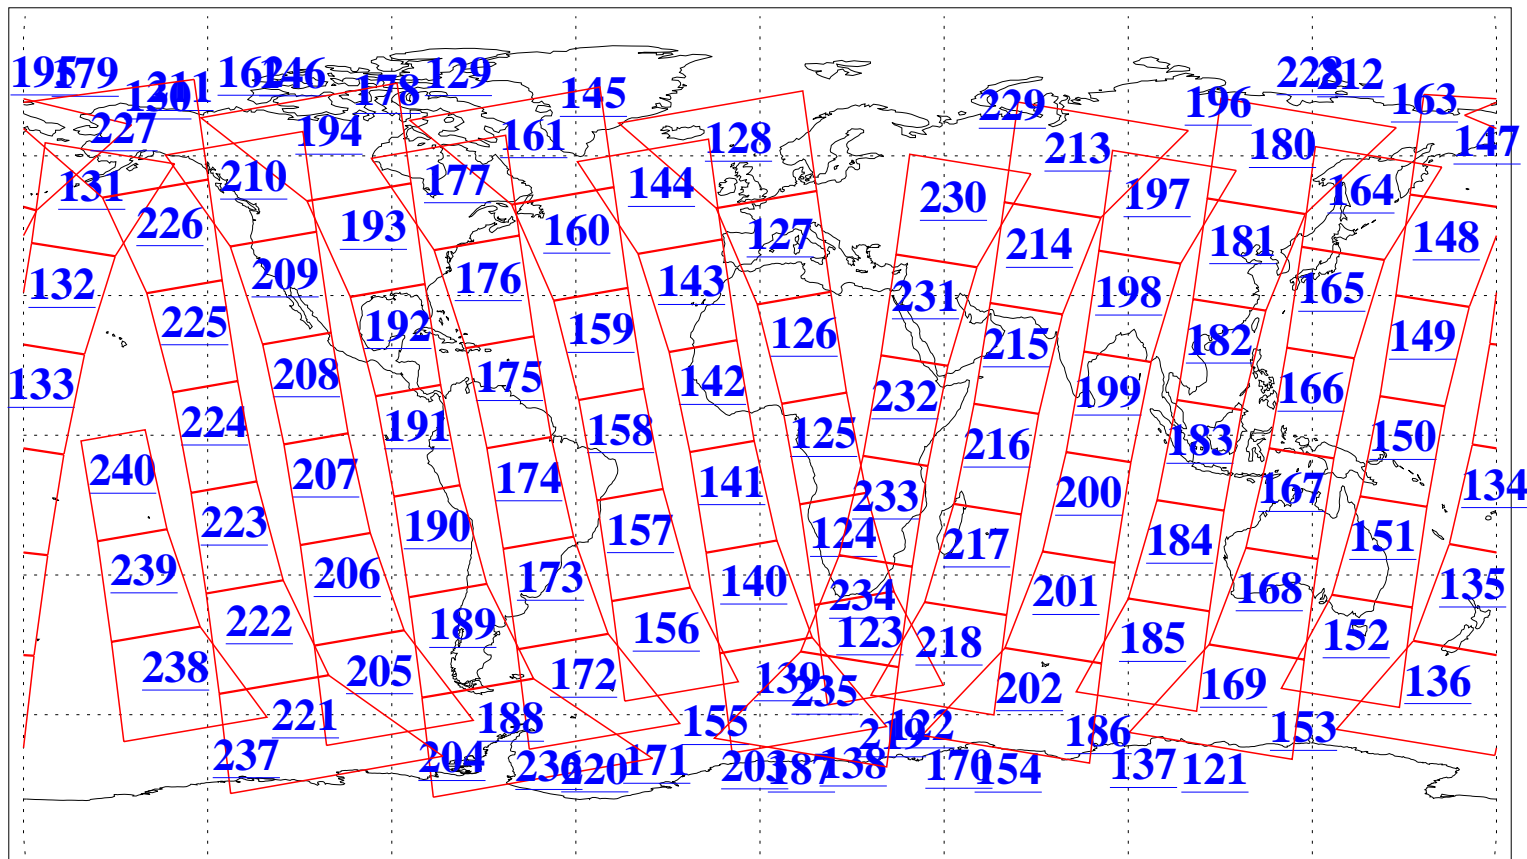

L1B Availability
AMSU Granules: 240
HSB Granules: 0
AIRS Granules: 240

6 May 2004
DoY 127
Aqua Day 733
Granules: 1 to 120

Granules: 121 to 240

Legend: AMSU Available, HSB Available, AIRS Available

L1B Availability
AMSU Granules: 240
HSB Granules: 0
AIRS Granules: 240

6 May 2004
DoY 127
Aqua Day 733

Ascending Granules

Descending Granules

Legend: AMSU Available, HSB Available, AIRS Available

L1B Availability
 AMSU Granules: 240
 HSB Granules: 0
 AIRS Granules: 240

6 May 2004
 DoY 127
 Aqua Day 733

Northern Hemisphere Granules

Southern Hemisphere Granules

Legend: AMSU Available, HSB Available, AIRS Available