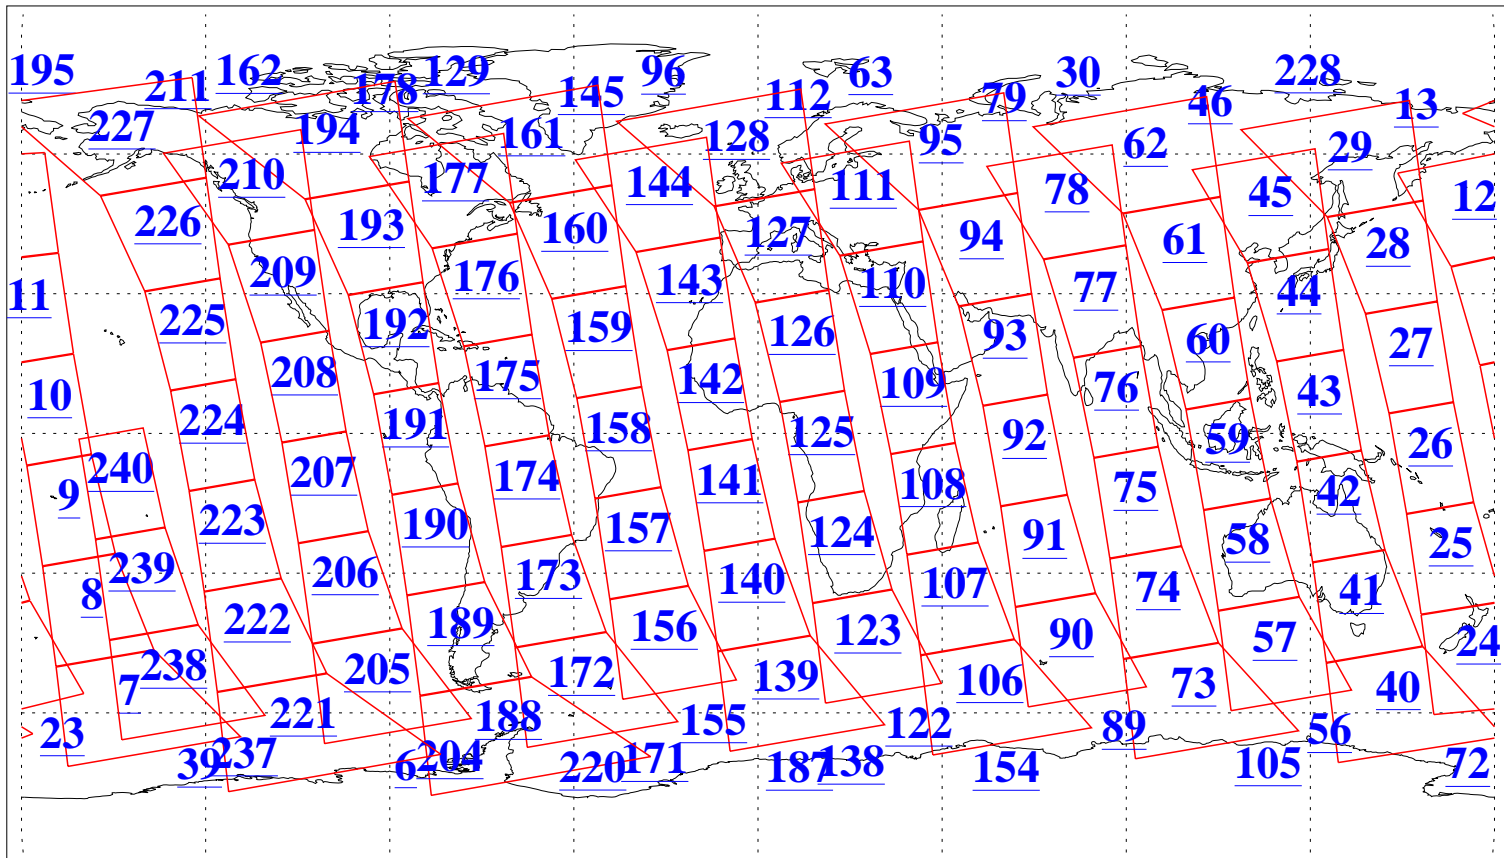

L1B Availability
AMSU Granules: 240
HSB Granules: 0
AIRS Granules: 240

6 May 2004
DoY 127
Aqua Day 733
Granules: 1 to 120

Granules: 121 to 240

Legend: AMSU Available, HSB Available, AIRS Available

L1B Availability
AMSU Granules: 240
HSB Granules: 0
AIRS Granules: 240

6 May 2004
DoY 127
Aqua Day 733

Ascending Granules

Descending Granules

Legend: AMSU Available, HSB Available, AIRS Available

L1B Availability
 AMSU Granules: 240
 HSB Granules: 0
 AIRS Granules: 240

6 May 2004
 DoY 127
 Aqua Day 733

Northern Hemisphere Granules

Southern Hemisphere Granules

Legend: AMSU Available, HSB Available, AIRS Available