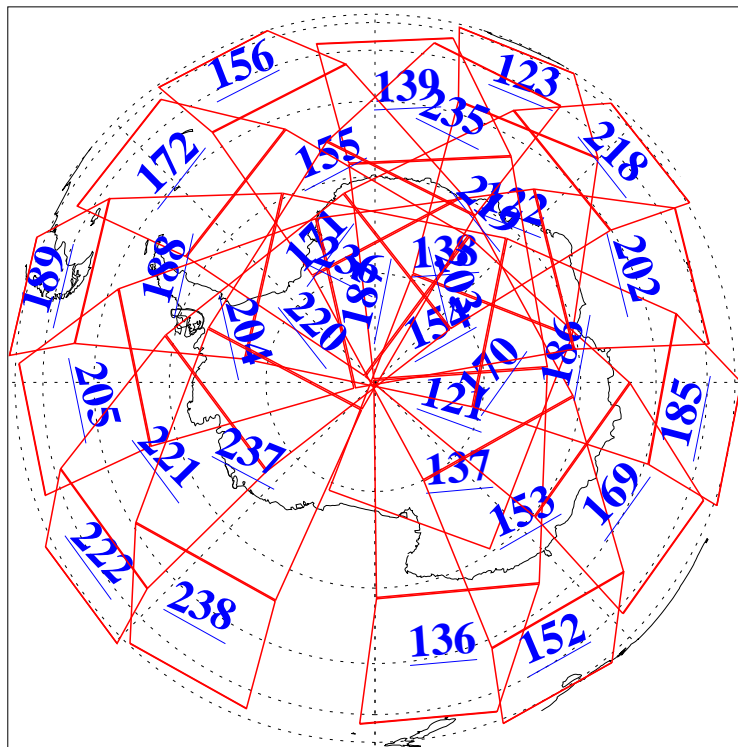

L1B Availability
AMSU Granules: 240
HSB Granules: 0
AIRS Granules: 240

6 May 2004
DoY 127
Aqua Day 733
Granules: 1 to 120

Granules: 121 to 240

Legend: AMSU Available, HSB Available, AIRS Available

L1B Availability
AMSU Granules: 240
HSB Granules: 0
AIRS Granules: 240

6 May 2004
DoY 127
Aqua Day 733

Ascending Granules

Descending Granules

Legend: AMSU Available, HSB Available, AIRS Available

L1B Availability
 AMSU Granules: 240
 HSB Granules: 0
 AIRS Granules: 240

6 May 2004
 DoY 127
 Aqua Day 733

Northern Hemisphere Granules

Southern Hemisphere Granules

Legend: AMSU Available, HSB Available, AIRS Available