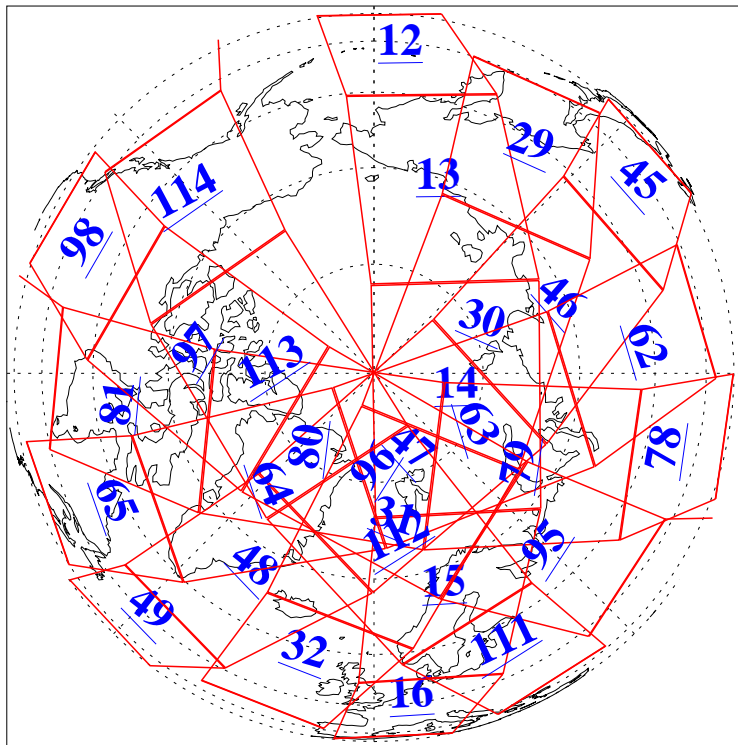

L1B Availability
AMSU Granules: 240
HSB Granules: 0
AIRS Granules: 240

6 May 2004
DoY 127
Aqua Day 733
Granules: 1 to 120

Granules: 121 to 240

Legend: AMSU Available, HSB Available, AIRS Available

L1B Availability
AMSU Granules: 240
HSB Granules: 0
AIRS Granules: 240

6 May 2004
DoY 127
Aqua Day 733

Ascending Granules

Descending Granules

Legend: AMSU Available, HSB Available, AIRS Available

L1B Availability
 AMSU Granules: 240
 HSB Granules: 0
 AIRS Granules: 240

6 May 2004
 DoY 127
 Aqua Day 733

Northern Hemisphere Granules

Southern Hemisphere Granules

Legend: AMSU Available, HSB Available, AIRS Available