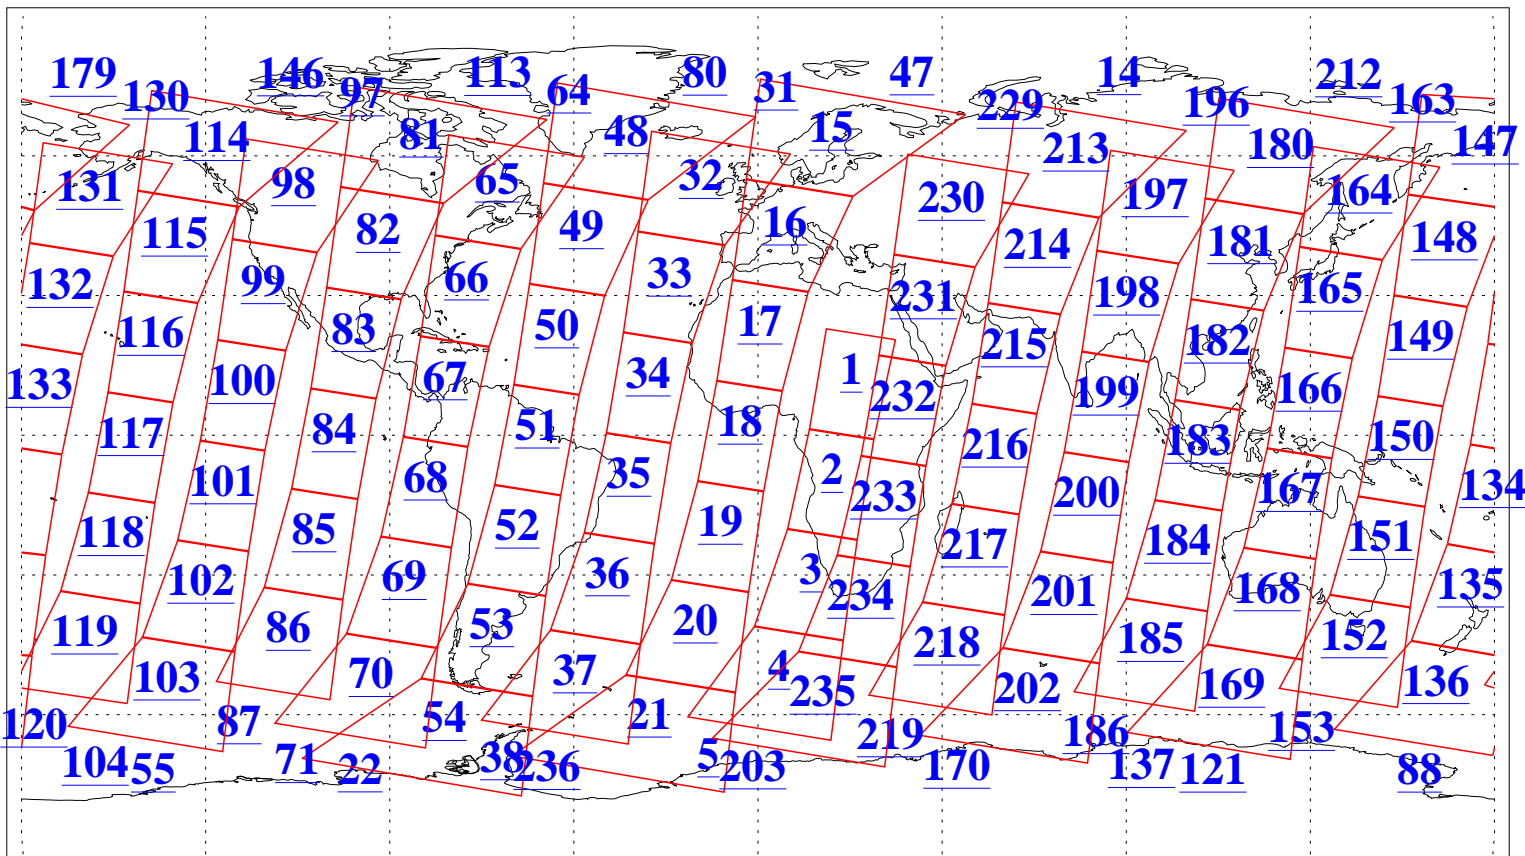

L1B Availability
AMSU Granules: 240
HSB Granules: 0
AIRS Granules: 240

6 May 2004
DoY 127
Aqua Day 733
Granules: 1 to 120

Granules: 121 to 240

Legend: AMSU Available, HSB Available, AIRS Available

L1B Availability
AMSU Granules: 240
HSB Granules: 0
AIRS Granules: 240

6 May 2004
DoY 127
Aqua Day 733

Ascending Granules

Descending Granules

Legend: AMSU Available, HSB Available, AIRS Available

L1B Availability
 AMSU Granules: 240
 HSB Granules: 0
 AIRS Granules: 240

6 May 2004
 DoY 127
 Aqua Day 733

Northern Hemisphere Granules

Southern Hemisphere Granules

Legend: AMSU Available, HSB Available, AIRS Available