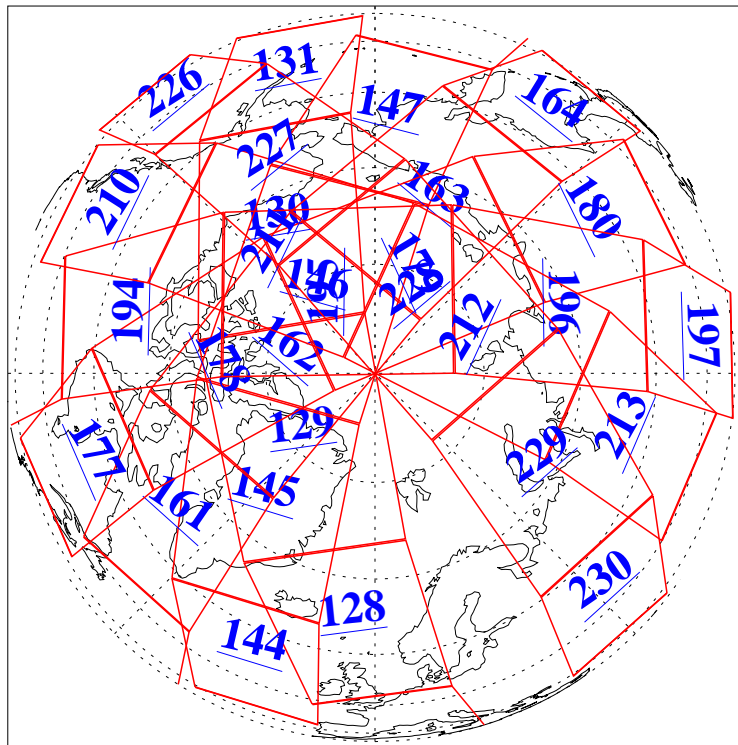

L1B Availability
AMSU Granules: 240
HSB Granules: 0
AIRS Granules: 240

6 May 2004
DoY 127
Aqua Day 733
Granules: 1 to 120

Granules: 121 to 240

Legend: AMSU Available, HSB Available, AIRS Available

L1B Availability
AMSU Granules: 240
HSB Granules: 0
AIRS Granules: 240

6 May 2004
DoY 127
Aqua Day 733

Ascending Granules

Descending Granules

Legend: AMSU Available, HSB Available, AIRS Available

L1B Availability
 AMSU Granules: 240
 HSB Granules: 0
 AIRS Granules: 240

6 May 2004
 DoY 127
 Aqua Day 733

Northern Hemisphere Granules

Southern Hemisphere Granules

Legend: AMSU Available, HSB Available, AIRS Available