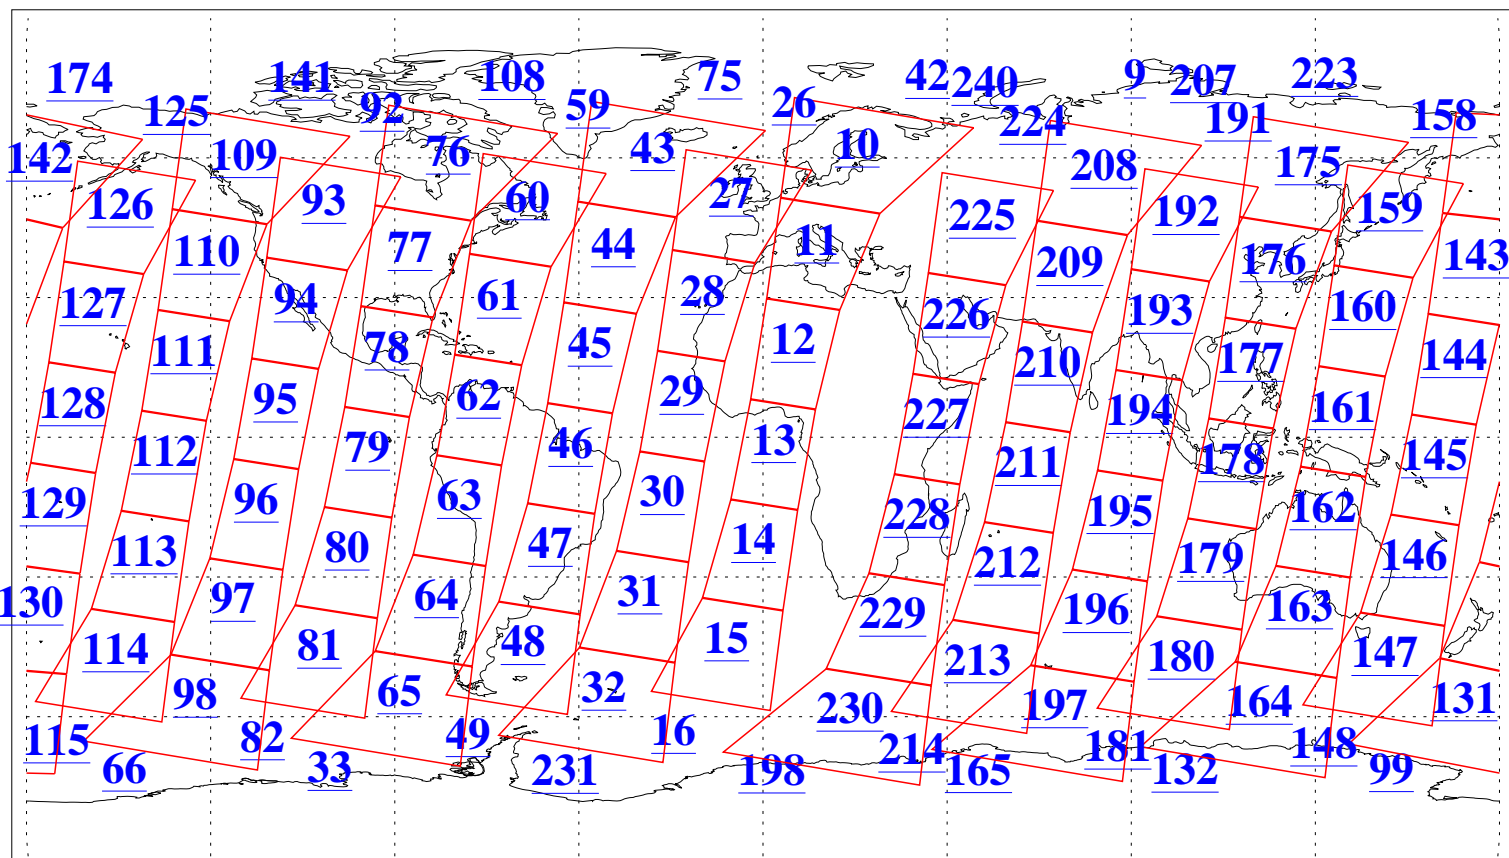

L1B Availability  
AMSU Granules: 240  
HSB Granules: 0  
AIRS Granules: 240

3 May 2004  
DoY 124  
Aqua Day 730  
Granules: 1 to 120

Granules: 121 to 240

Legend: AMSU Available, HSB Available, AIRS Available

L1B Availability  
AMSU Granules: 240  
HSB Granules: 0  
AIRS Granules: 240

3 May 2004  
DoY 124  
Aqua Day 730

Ascending Granules

Descending Granules

Legend: AMSU Available, HSB Available, AIRS Available

L1B Availability  
 AMSU Granules: 240  
 HSB Granules: 0  
 AIRS Granules: 240

3 May 2004  
 DoY 124  
 Aqua Day 730

Northern Hemisphere Granules

Southern Hemisphere Granules

Legend: AMSU Available, HSB Available, AIRS Available