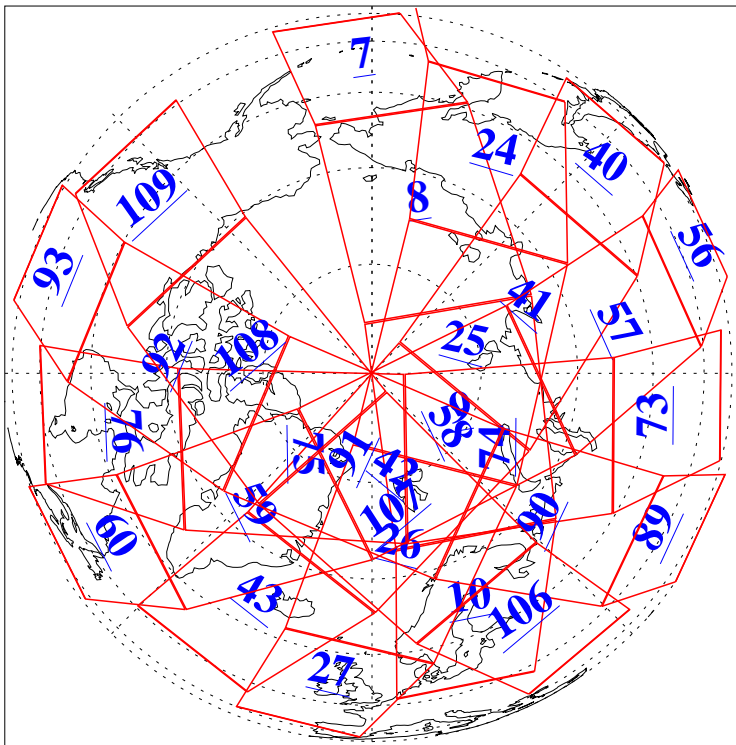

L1B Availability  
AMSU Granules: 240  
HSB Granules: 0  
AIRS Granules: 240

3 May 2004  
DoY 124  
Aqua Day 730  
Granules: 1 to 120

Granules: 121 to 240

Legend: AMSU Available, HSB Available, AIRS Available

L1B Availability  
AMSU Granules: 240  
HSB Granules: 0  
AIRS Granules: 240

3 May 2004  
DoY 124  
Aqua Day 730

Ascending Granules

Descending Granules

Legend: AMSU Available, HSB Available, AIRS Available

L1B Availability  
 AMSU Granules: 240  
 HSB Granules: 0  
 AIRS Granules: 240

3 May 2004  
 DoY 124  
 Aqua Day 730

Northern Hemisphere Granules

Southern Hemisphere Granules

Legend: AMSU Available, HSB Available, AIRS Available