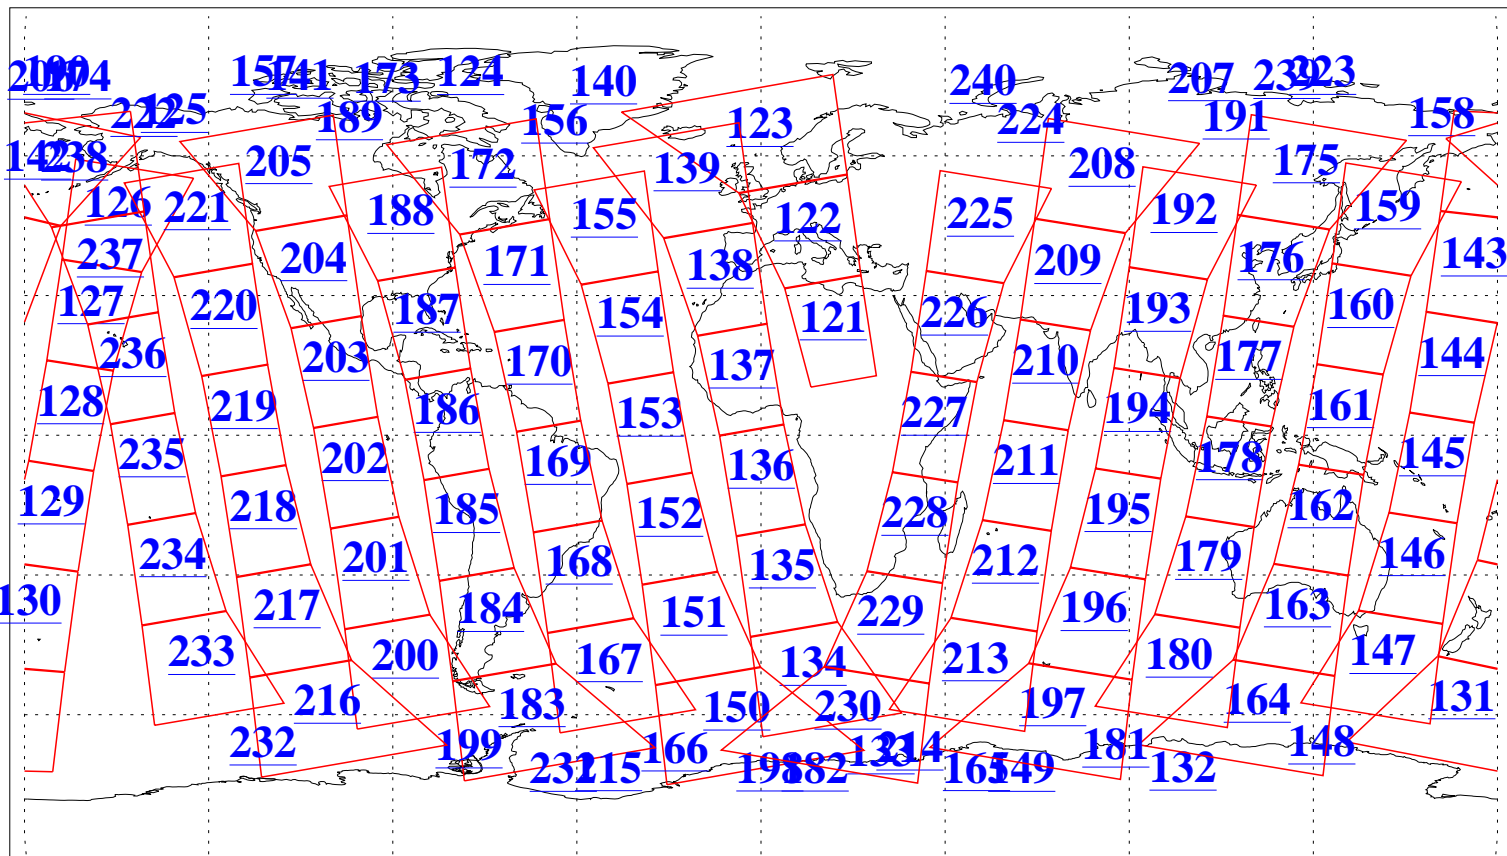

L1B Availability  
AMSU Granules: 240  
HSB Granules: 0  
AIRS Granules: 240

3 May 2004  
DoY 124  
Aqua Day 730  
Granules: 1 to 120

Granules: 121 to 240

Legend: AMSU Available, HSB Available, AIRS Available

L1B Availability  
AMSU Granules: 240  
HSB Granules: 0  
AIRS Granules: 240

3 May 2004  
DoY 124  
Aqua Day 730

Ascending Granules

Descending Granules

Legend: AMSU Available, HSB Available, AIRS Available

L1B Availability  
 AMSU Granules: 240  
 HSB Granules: 0  
 AIRS Granules: 240

3 May 2004  
 DoY 124  
 Aqua Day 730

Northern Hemisphere Granules

Southern Hemisphere Granules

Legend: AMSU Available, HSB Available, AIRS Available