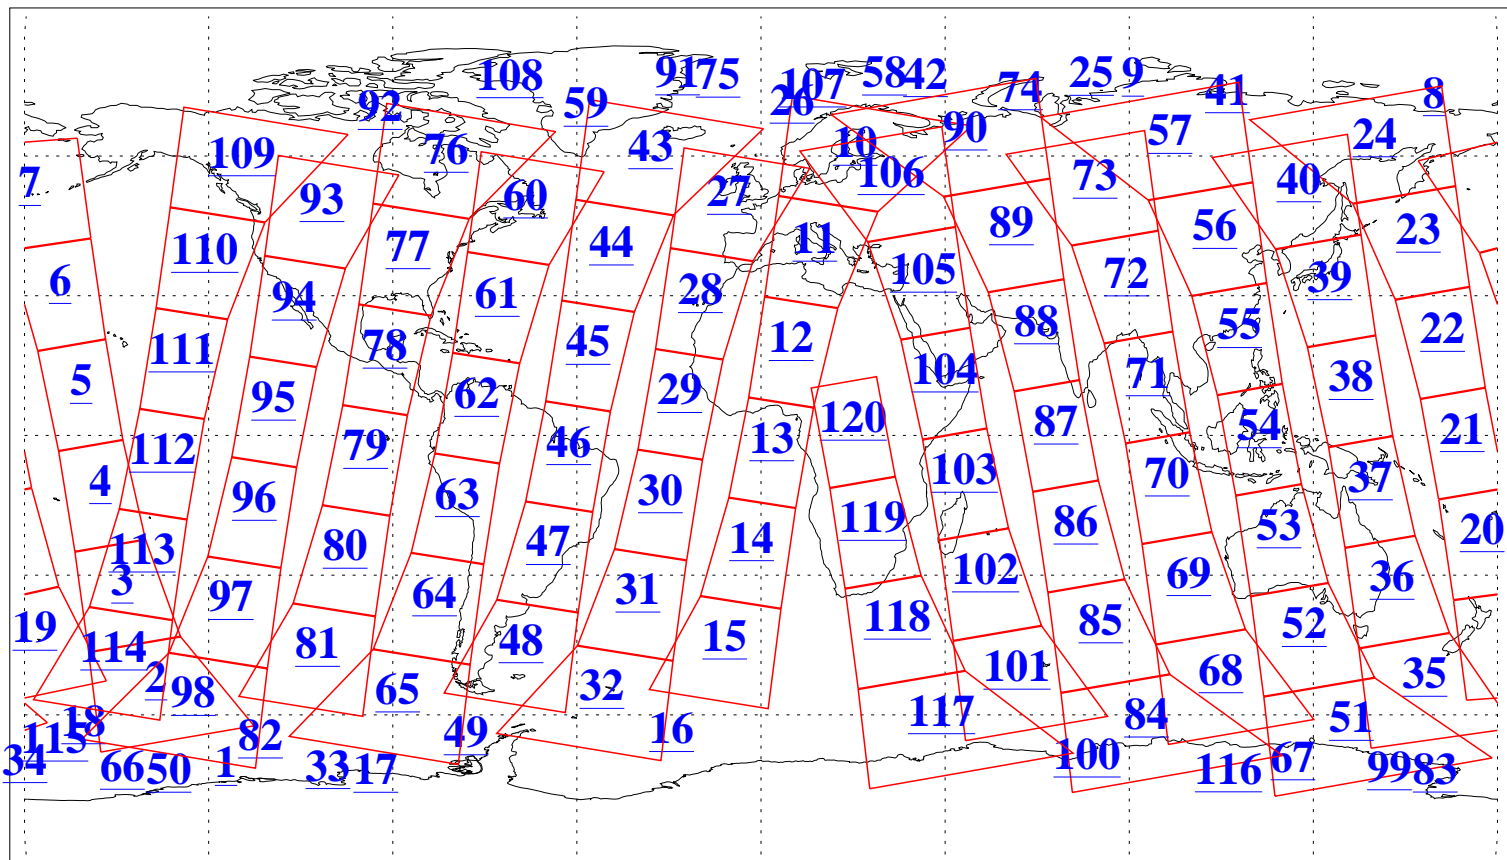

L1B Availability  
AMSU Granules: 240  
HSB Granules: 0  
AIRS Granules: 240

3 May 2004  
DoY 124  
Aqua Day 730  
Granules: 1 to 120

Granules: 121 to 240

Legend: AMSU Available, HSB Available, AIRS Available

L1B Availability  
AMSU Granules: 240  
HSB Granules: 0  
AIRS Granules: 240

3 May 2004  
DoY 124  
Aqua Day 730

Ascending Granules

Descending Granules

Legend: AMSU Available, HSB Available, AIRS Available

L1B Availability  
 AMSU Granules: 240  
 HSB Granules: 0  
 AIRS Granules: 240

3 May 2004  
 DoY 124  
 Aqua Day 730

Northern Hemisphere Granules

Southern Hemisphere Granules

Legend: AMSU Available, HSB Available, AIRS Available