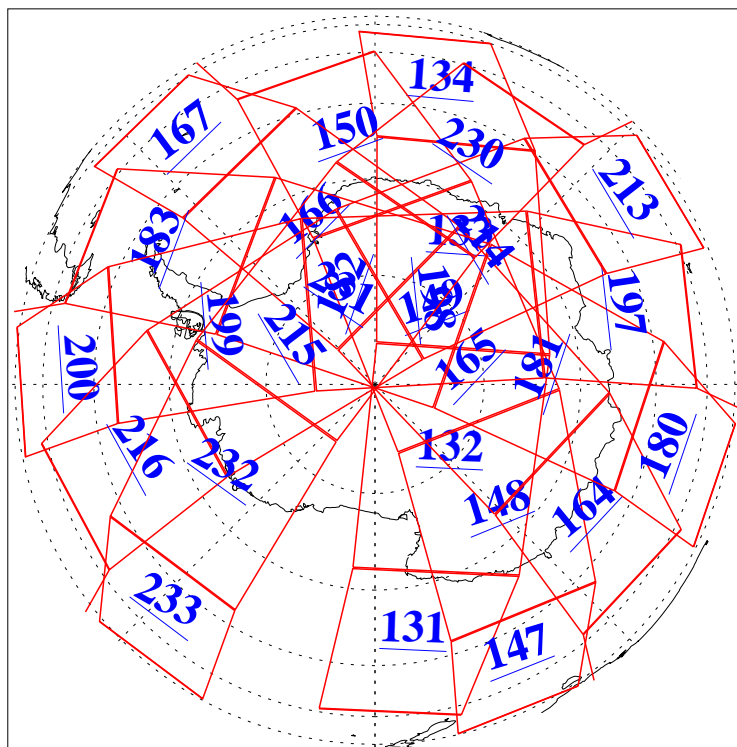

L1B Availability  
AMSU Granules: 240  
HSB Granules: 0  
AIRS Granules: 240

3 May 2004  
DoY 124  
Aqua Day 730  
Granules: 1 to 120

Granules: 121 to 240

Legend: AMSU Available, HSB Available, AIRS Available

L1B Availability  
AMSU Granules: 240  
HSB Granules: 0  
AIRS Granules: 240

3 May 2004  
DoY 124  
Aqua Day 730

Ascending Granules

Descending Granules

Legend: AMSU Available, HSB Available, AIRS Available

L1B Availability  
 AMSU Granules: 240  
 HSB Granules: 0  
 AIRS Granules: 240

3 May 2004  
 DoY 124  
 Aqua Day 730

Northern Hemisphere Granules

Southern Hemisphere Granules

Legend: AMSU Available, HSB Available, AIRS Available