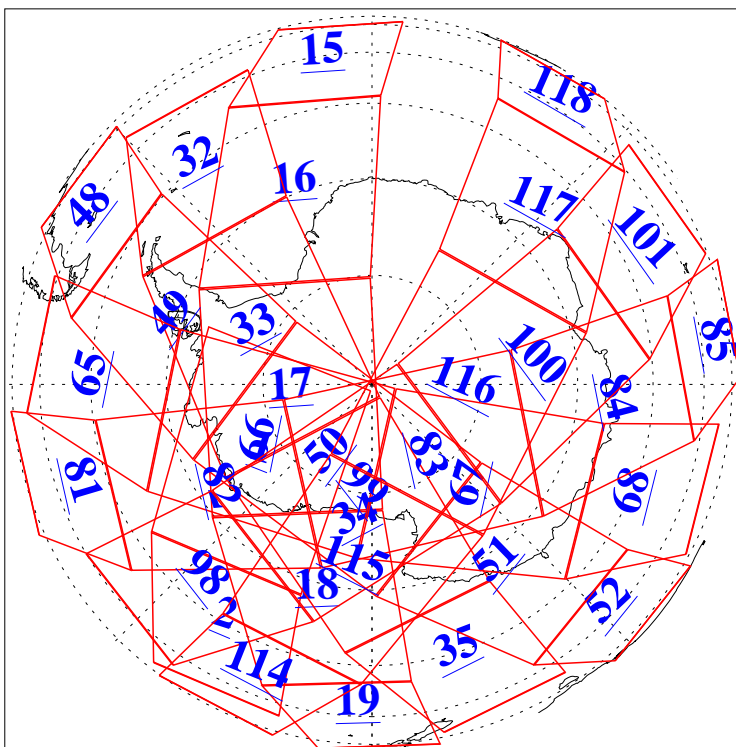

L1B Availability  
AMSU Granules: 240  
HSB Granules: 0  
AIRS Granules: 240

3 May 2004  
DoY 124  
Aqua Day 730  
Granules: 1 to 120

Granules: 121 to 240

Legend: AMSU Available, HSB Available, AIRS Available

L1B Availability  
AMSU Granules: 240  
HSB Granules: 0  
AIRS Granules: 240

3 May 2004  
DoY 124  
Aqua Day 730

Ascending Granules

Descending Granules

Legend: AMSU Available, HSB Available, AIRS Available

L1B Availability  
 AMSU Granules: 240  
 HSB Granules: 0  
 AIRS Granules: 240

3 May 2004  
 DoY 124  
 Aqua Day 730

Northern Hemisphere Granules

Southern Hemisphere Granules

Legend: AMSU Available, HSB Available, AIRS Available