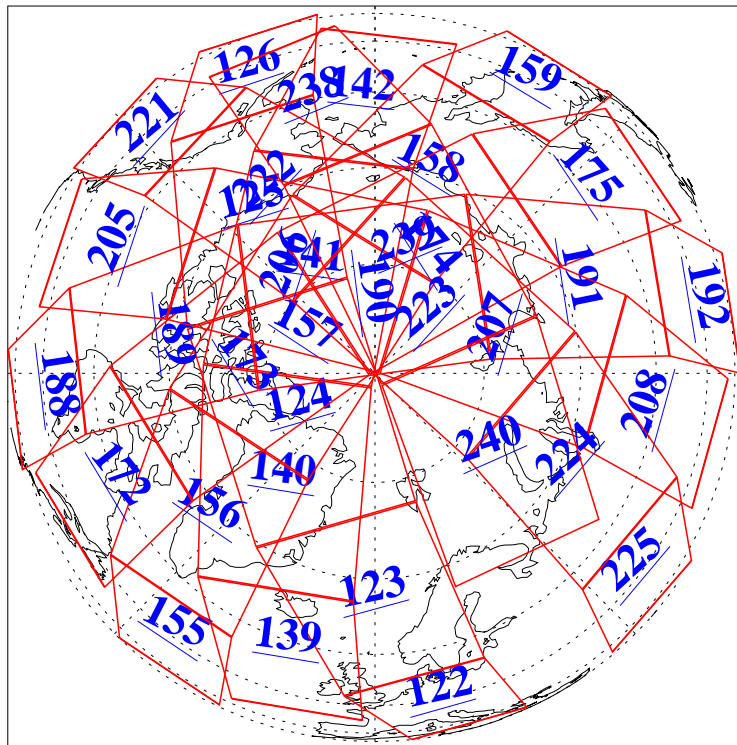

L1B Availability  
AMSU Granules: 240  
HSB Granules: 0  
AIRS Granules: 240

3 May 2004  
DoY 124  
Aqua Day 730  
Granules: 1 to 120

Granules: 121 to 240

Legend: AMSU Available, HSB Available, AIRS Available

L1B Availability  
AMSU Granules: 240  
HSB Granules: 0  
AIRS Granules: 240

3 May 2004  
DoY 124  
Aqua Day 730

Ascending Granules

Descending Granules

Legend: AMSU Available, HSB Available, AIRS Available

L1B Availability  
 AMSU Granules: 240  
 HSB Granules: 0  
 AIRS Granules: 240

3 May 2004  
 DoY 124  
 Aqua Day 730

Northern Hemisphere Granules

Southern Hemisphere Granules

Legend: AMSU Available, HSB Available, AIRS Available