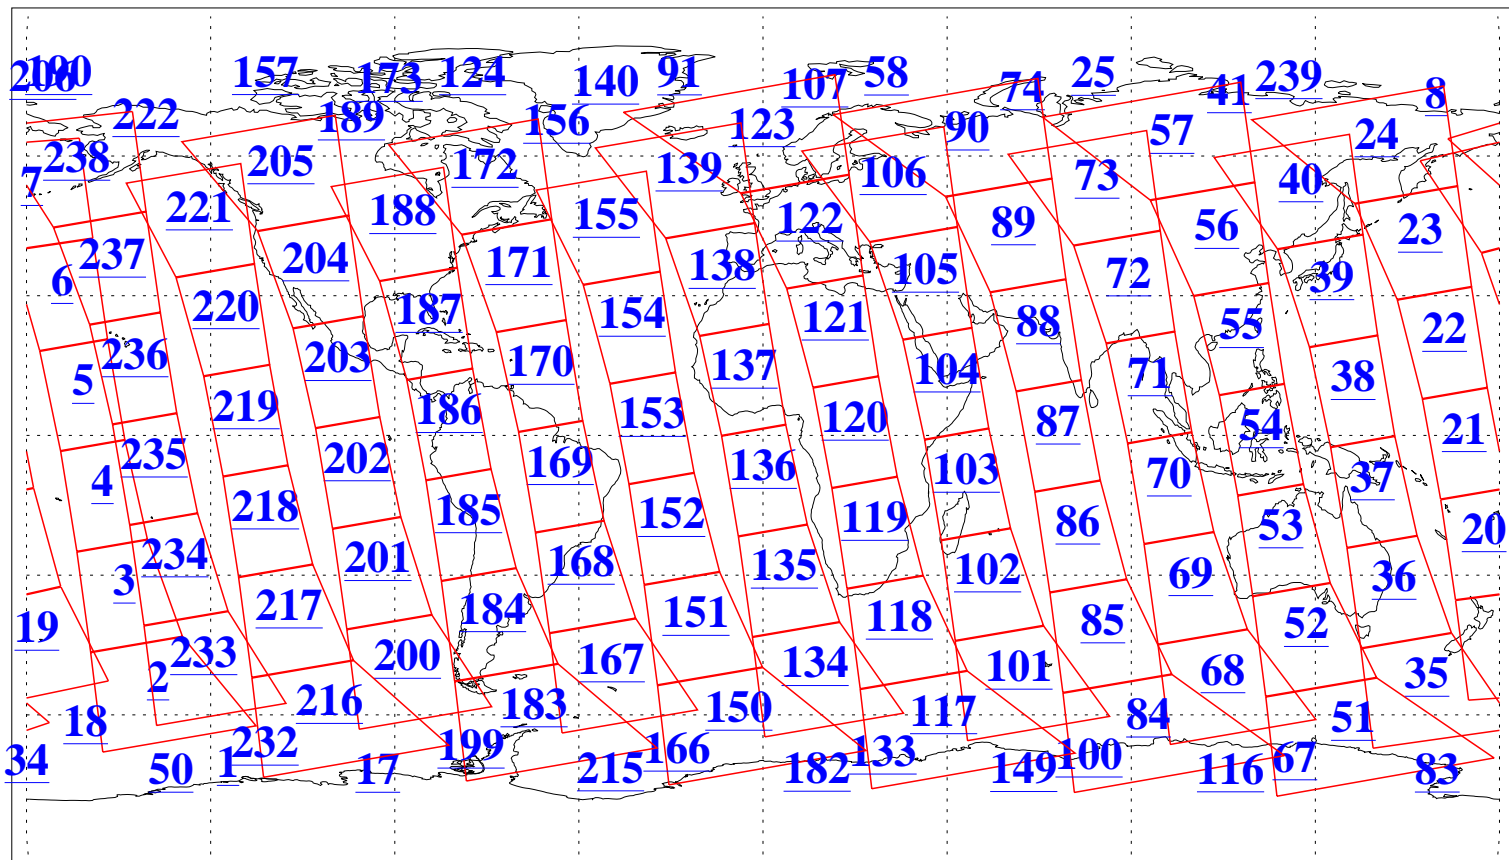

L1B Availability  
AMSU Granules: 240  
HSB Granules: 0  
AIRS Granules: 240

3 May 2004  
DoY 124  
Aqua Day 730  
Granules: 1 to 120

Granules: 121 to 240

Legend: AMSU Available, HSB Available, AIRS Available

L1B Availability  
AMSU Granules: 240  
HSB Granules: 0  
AIRS Granules: 240

3 May 2004  
DoY 124  
Aqua Day 730

Ascending Granules

Descending Granules

Legend: AMSU Available, HSB Available, AIRS Available

L1B Availability  
 AMSU Granules: 240  
 HSB Granules: 0  
 AIRS Granules: 240

3 May 2004  
 DoY 124  
 Aqua Day 730

Northern Hemisphere Granules

Southern Hemisphere Granules

Legend: AMSU Available, HSB Available, AIRS Available