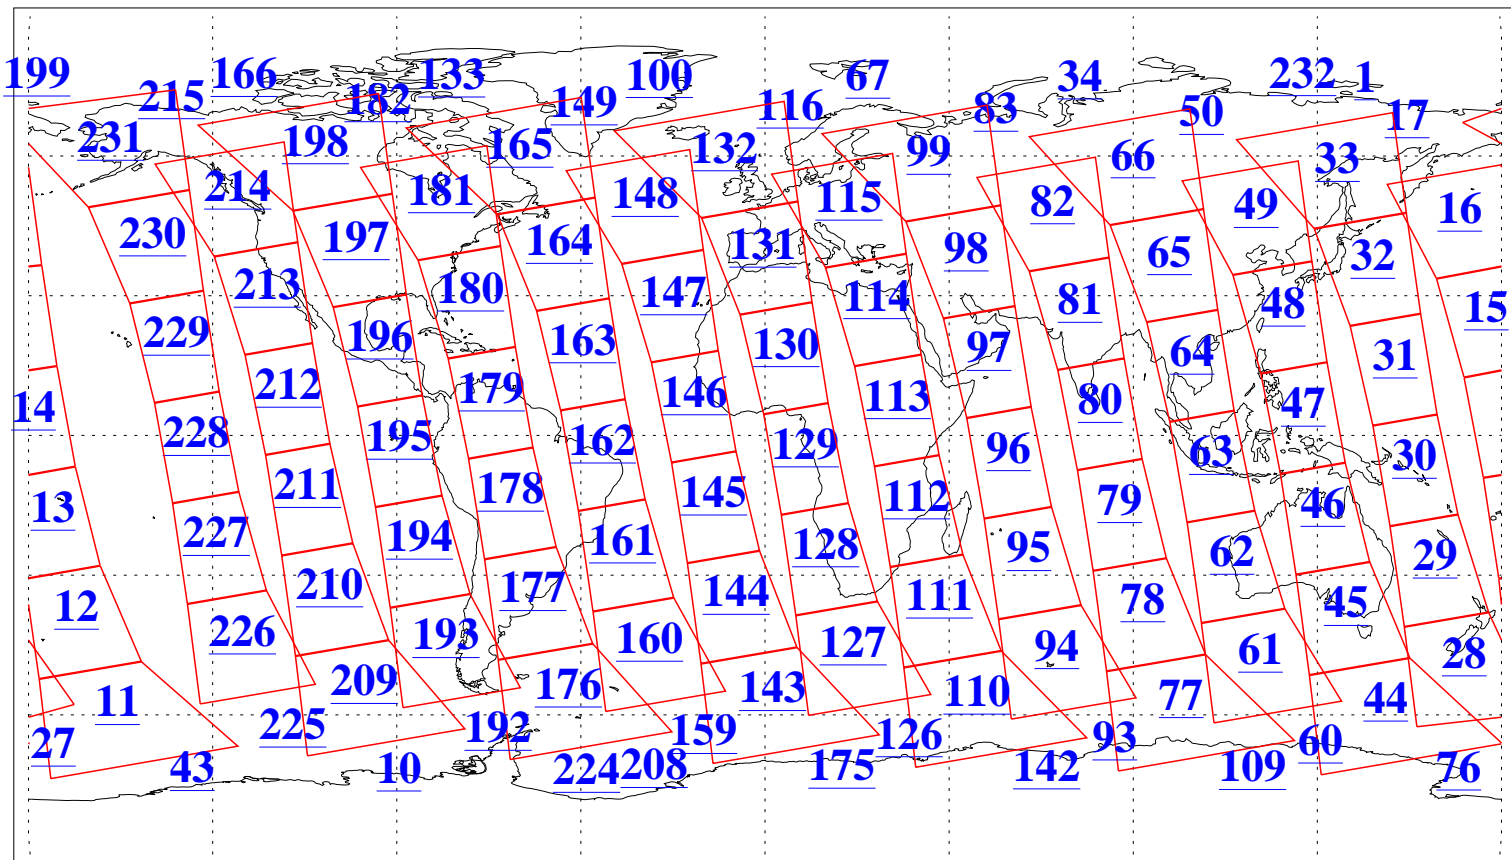

L1B Availability
AMSU Granules: 240
HSB Granules: 0
AIRS Granules: 240

2 May 2004
DoY 123
Aqua Day 729
Granules: 1 to 120

Granules: 121 to 240

Legend: AMSU Available, HSB Available, AIRS Available

L1B Availability
AMSU Granules: 240
HSB Granules: 0
AIRS Granules: 240

2 May 2004
DoY 123
Aqua Day 729

Ascending Granules

Descending Granules

Legend: AMSU Available, HSB Available, AIRS Available

L1B Availability
 AMSU Granules: 240
 HSB Granules: 0
 AIRS Granules: 240

2 May 2004
 DoY 123
 Aqua Day 729

Northern Hemisphere Granules

Southern Hemisphere Granules

Legend: AMSU Available, HSB Available, AIRS Available