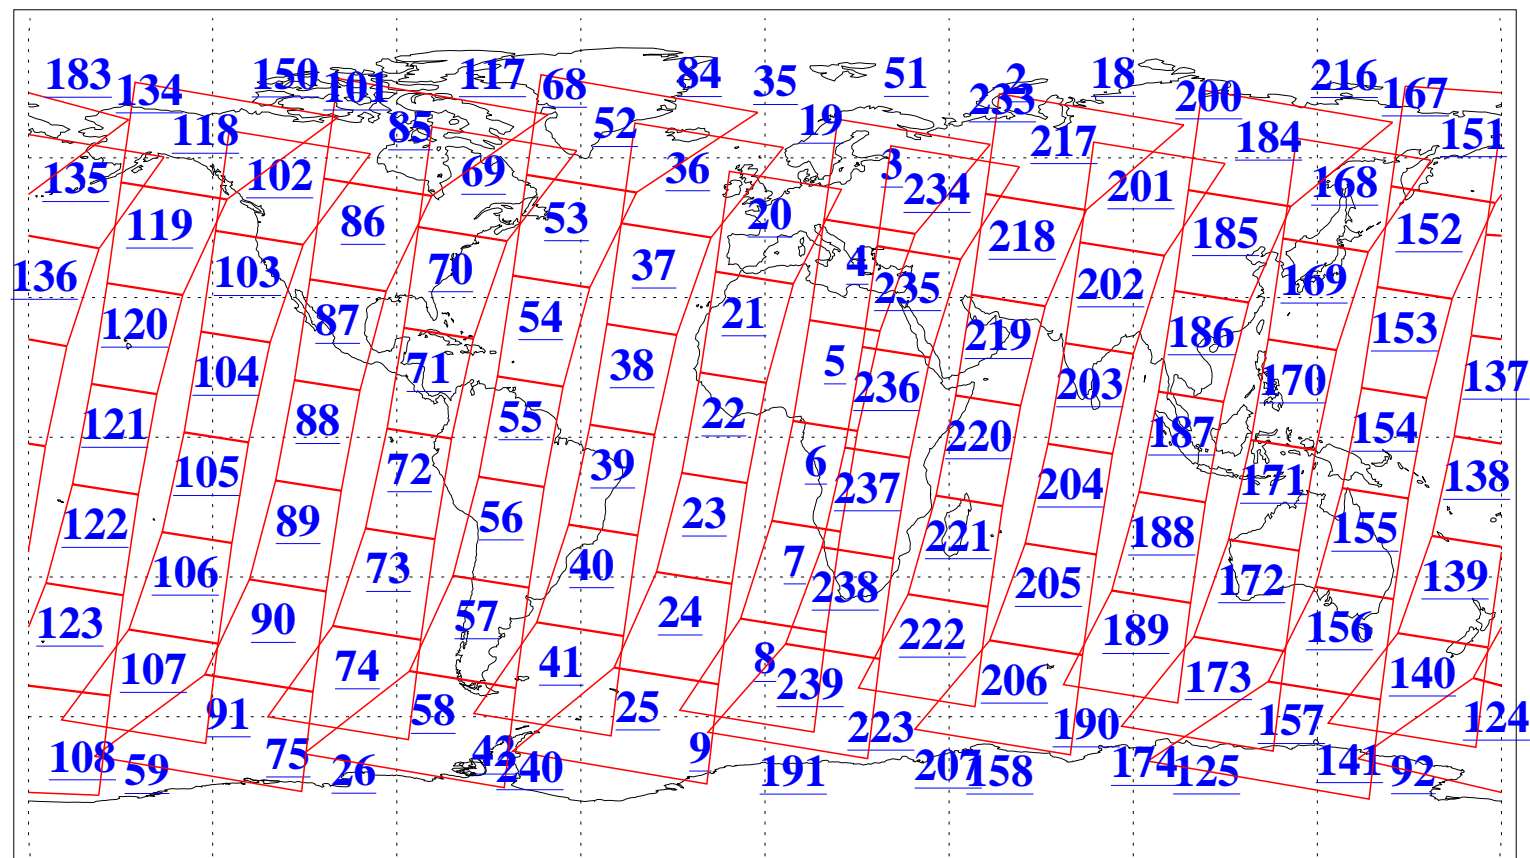

L1B Availability
AMSU Granules: 240
HSB Granules: 0
AIRS Granules: 240

2 May 2004
DoY 123
Aqua Day 729
Granules: 1 to 120

Granules: 121 to 240

Legend: AMSU Available, HSB Available, AIRS Available

L1B Availability
AMSU Granules: 240
HSB Granules: 0
AIRS Granules: 240

2 May 2004
DoY 123
Aqua Day 729

Ascending Granules

Descending Granules

Legend: AMSU Available, HSB Available, AIRS Available

L1B Availability
 AMSU Granules: 240
 HSB Granules: 0
 AIRS Granules: 240

2 May 2004
 DoY 123
 Aqua Day 729

Northern Hemisphere Granules

Southern Hemisphere Granules

Legend: AMSU Available, HSB Available, AIRS Available