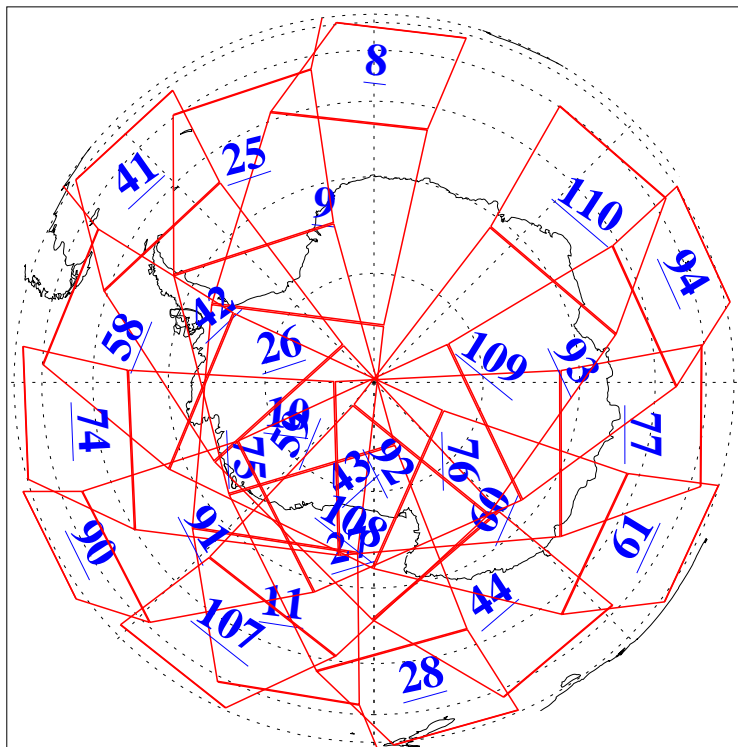

L1B Availability
AMSU Granules: 240
HSB Granules: 0
AIRS Granules: 240

2 May 2004
DoY 123
Aqua Day 729
Granules: 1 to 120

Granules: 121 to 240

Legend: AMSU Available, HSB Available, AIRS Available

L1B Availability
AMSU Granules: 240
HSB Granules: 0
AIRS Granules: 240

2 May 2004
DoY 123
Aqua Day 729

Ascending Granules

Descending Granules

Legend: AMSU Available, HSB Available, AIRS Available

L1B Availability
 AMSU Granules: 240
 HSB Granules: 0
 AIRS Granules: 240

2 May 2004
 DoY 123
 Aqua Day 729

Northern Hemisphere Granules

Southern Hemisphere Granules

Legend: AMSU Available, HSB Available, AIRS Available