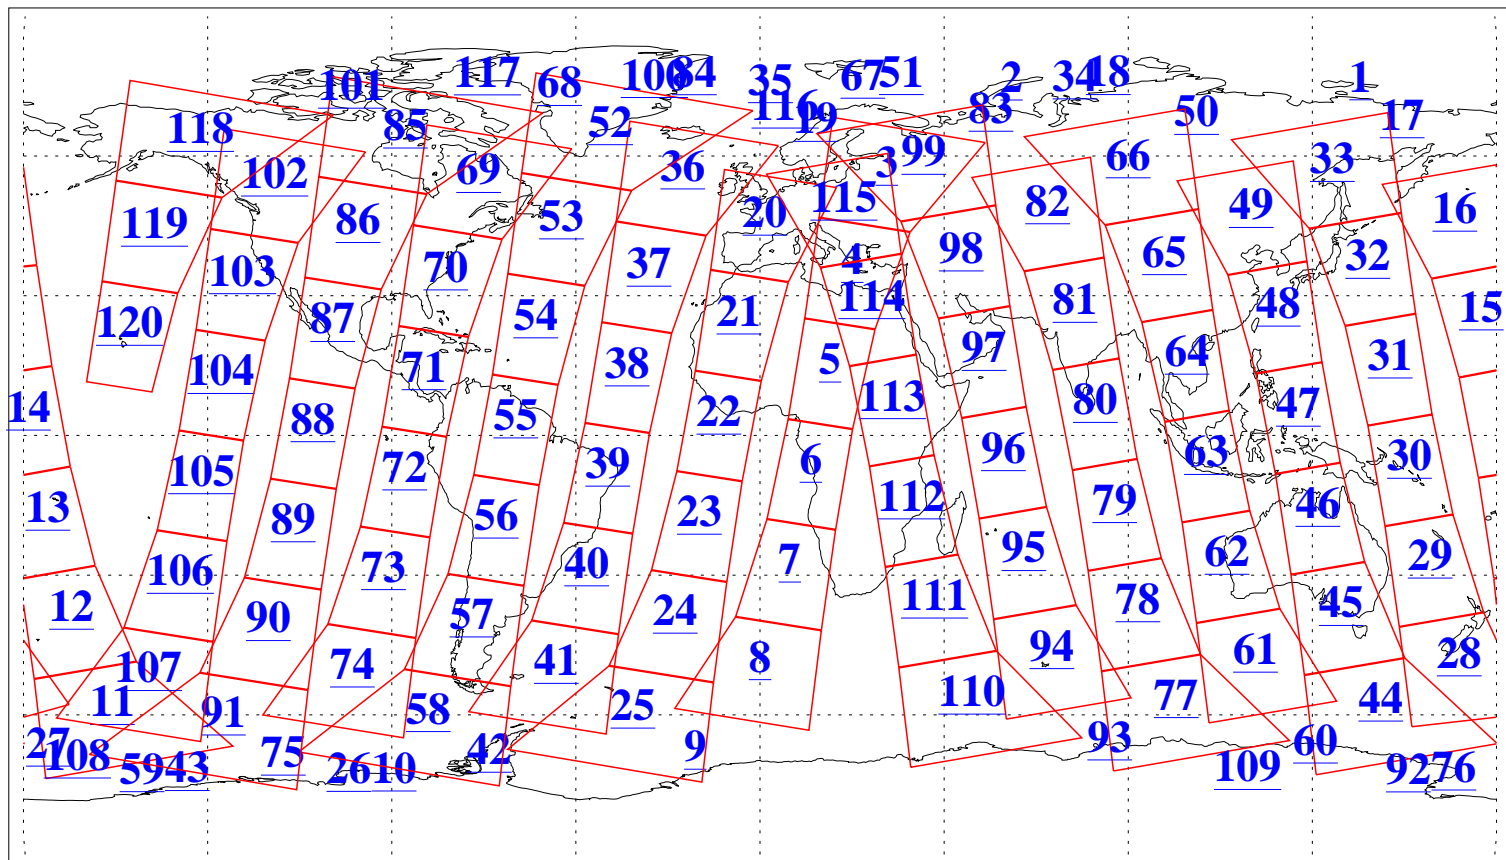

L1B Availability
AMSU Granules: 240
HSB Granules: 0
AIRS Granules: 240

2 May 2004
DoY 123
Aqua Day 729
Granules: 1 to 120

Granules: 121 to 240

Legend: AMSU Available, HSB Available, AIRS Available

L1B Availability
AMSU Granules: 240
HSB Granules: 0
AIRS Granules: 240

2 May 2004
DoY 123
Aqua Day 729

Ascending Granules

Descending Granules

Legend: AMSU Available, HSB Available, AIRS Available

L1B Availability
 AMSU Granules: 240
 HSB Granules: 0
 AIRS Granules: 240

2 May 2004
 DoY 123
 Aqua Day 729

Northern Hemisphere Granules

Southern Hemisphere Granules

Legend: AMSU Available, HSB Available, AIRS Available