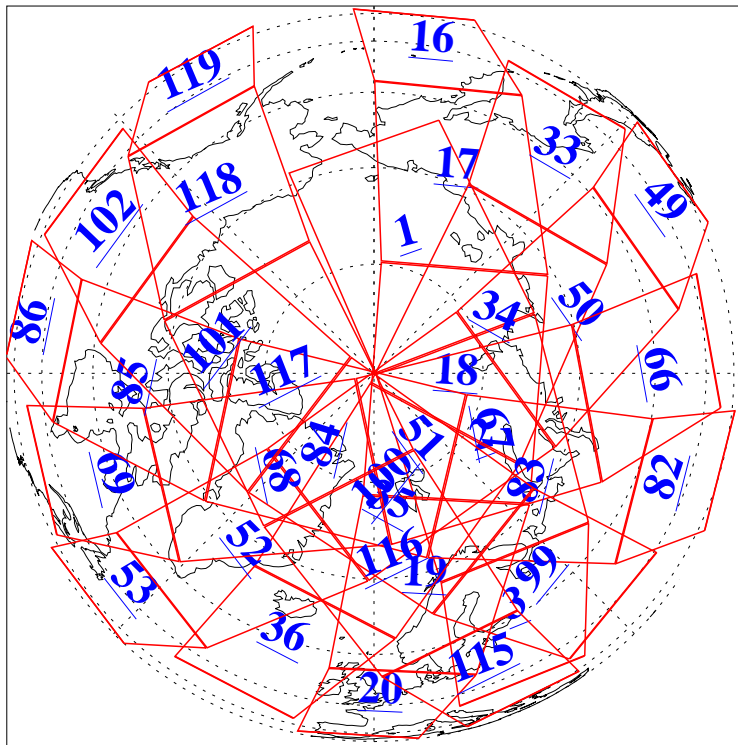

L1B Availability
AMSU Granules: 240
HSB Granules: 0
AIRS Granules: 240

2 May 2004
DoY 123
Aqua Day 729
Granules: 1 to 120

Granules: 121 to 240

Legend: AMSU Available, HSB Available, AIRS Available

L1B Availability
AMSU Granules: 240
HSB Granules: 0
AIRS Granules: 240

2 May 2004
DoY 123
Aqua Day 729

Ascending Granules

Descending Granules

Legend: AMSU Available, HSB Available, AIRS Available

L1B Availability
 AMSU Granules: 240
 HSB Granules: 0
 AIRS Granules: 240

2 May 2004
 DoY 123
 Aqua Day 729

Northern Hemisphere Granules

Southern Hemisphere Granules

Legend: AMSU Available, HSB Available, AIRS Available