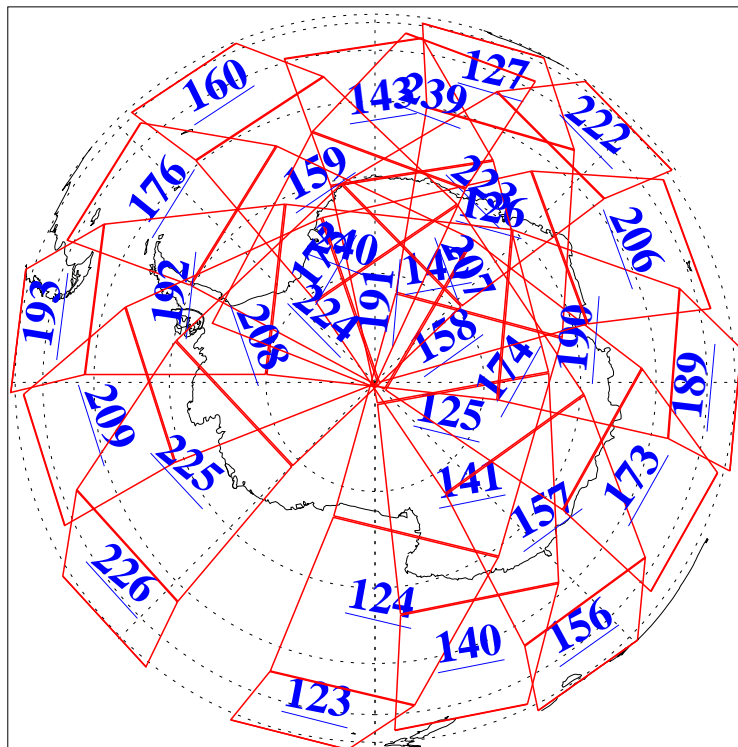

L1B Availability
AMSU Granules: 240
HSB Granules: 0
AIRS Granules: 240

2 May 2004
DoY 123
Aqua Day 729
Granules: 1 to 120

Granules: 121 to 240

Legend: AMSU Available, HSB Available, AIRS Available

L1B Availability
AMSU Granules: 240
HSB Granules: 0
AIRS Granules: 240

2 May 2004
DoY 123
Aqua Day 729

Ascending Granules

Descending Granules

Legend: AMSU Available, HSB Available, AIRS Available

L1B Availability
 AMSU Granules: 240
 HSB Granules: 0
 AIRS Granules: 240

2 May 2004
 DoY 123
 Aqua Day 729

Northern Hemisphere Granules

Southern Hemisphere Granules

Legend: AMSU Available, HSB Available, AIRS Available