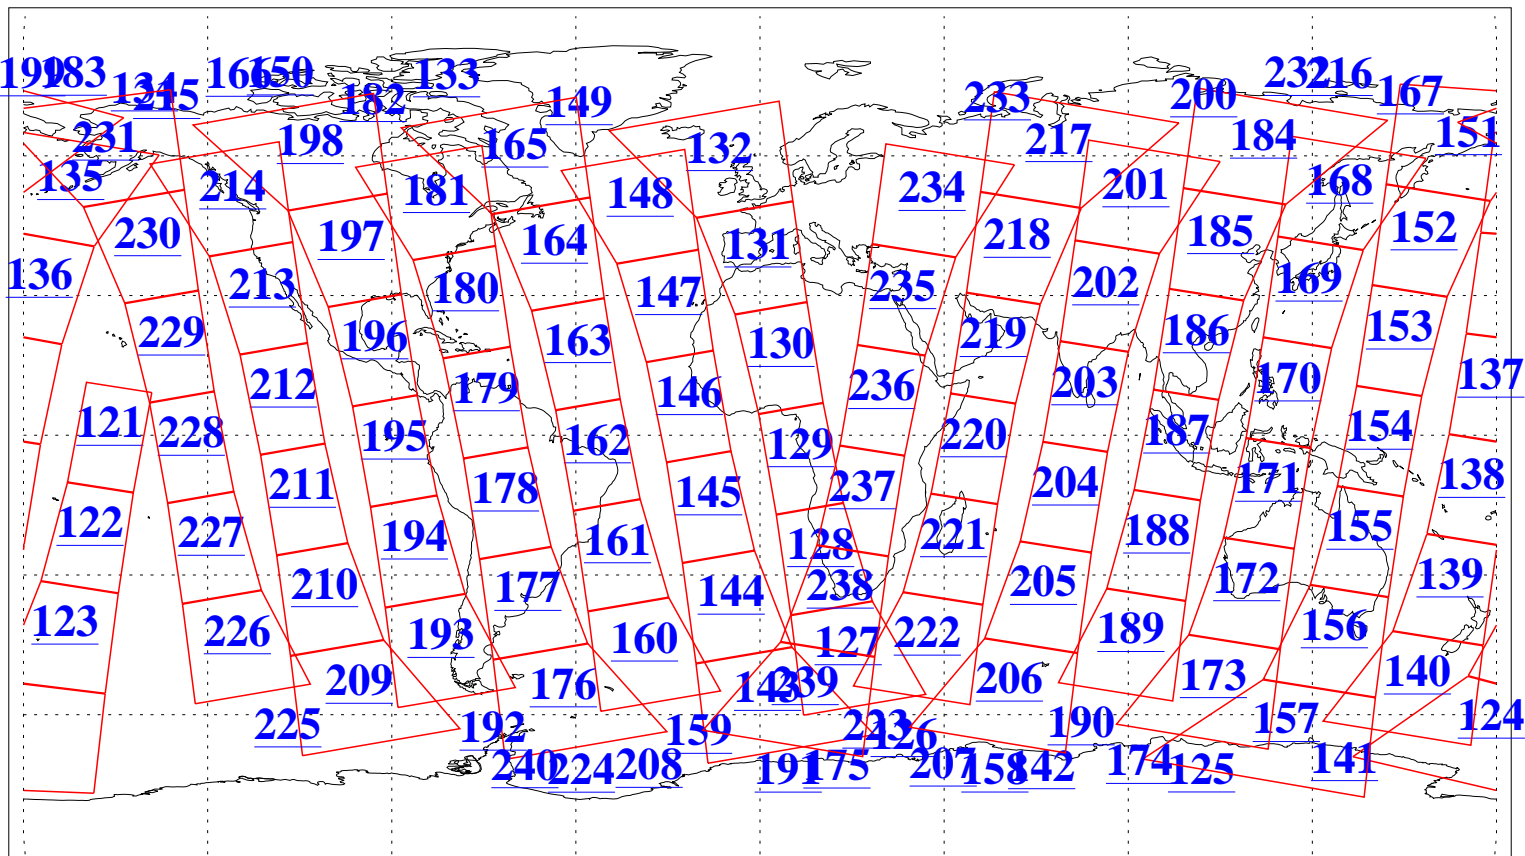

L1B Availability
AMSU Granules: 240
HSB Granules: 0
AIRS Granules: 240

2 May 2004
DoY 123
Aqua Day 729
Granules: 1 to 120

Granules: 121 to 240

Legend: AMSU Available, HSB Available, AIRS Available

L1B Availability
AMSU Granules: 240
HSB Granules: 0
AIRS Granules: 240

2 May 2004
DoY 123
Aqua Day 729

Ascending Granules

Descending Granules

Legend: AMSU Available, HSB Available, AIRS Available

L1B Availability
 AMSU Granules: 240
 HSB Granules: 0
 AIRS Granules: 240

2 May 2004
 DoY 123
 Aqua Day 729

Northern Hemisphere Granules

Southern Hemisphere Granules

Legend: AMSU Available, HSB Available, AIRS Available