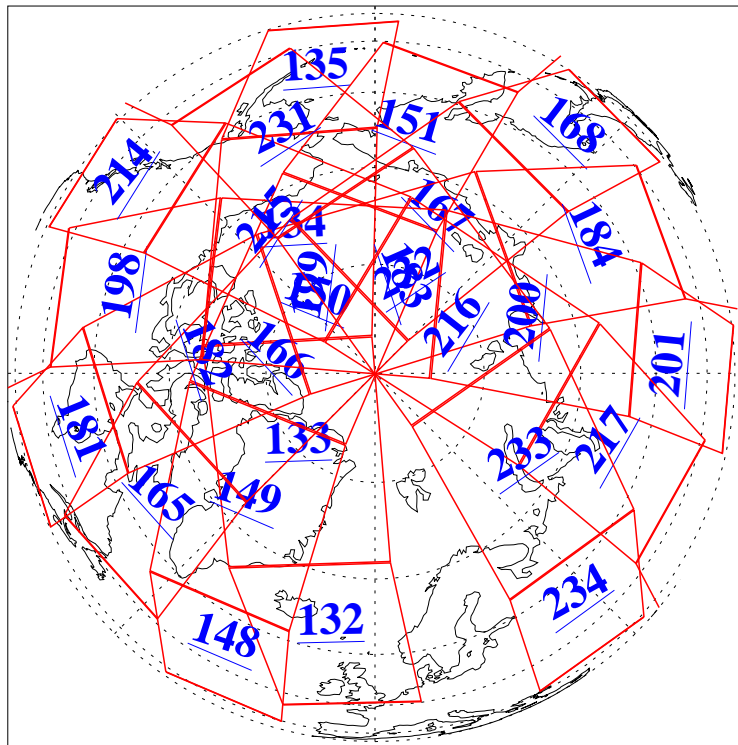

L1B Availability
AMSU Granules: 240
HSB Granules: 0
AIRS Granules: 240

2 May 2004
DoY 123
Aqua Day 729
Granules: 1 to 120

Granules: 121 to 240

Legend: AMSU Available, HSB Available, AIRS Available

L1B Availability
AMSU Granules: 240
HSB Granules: 0
AIRS Granules: 240

2 May 2004
DoY 123
Aqua Day 729

Ascending Granules

Descending Granules

Legend: AMSU Available, HSB Available, AIRS Available

L1B Availability
 AMSU Granules: 240
 HSB Granules: 0
 AIRS Granules: 240

2 May 2004
 DoY 123
 Aqua Day 729

Northern Hemisphere Granules

Southern Hemisphere Granules

Legend: AMSU Available, HSB Available, AIRS Available