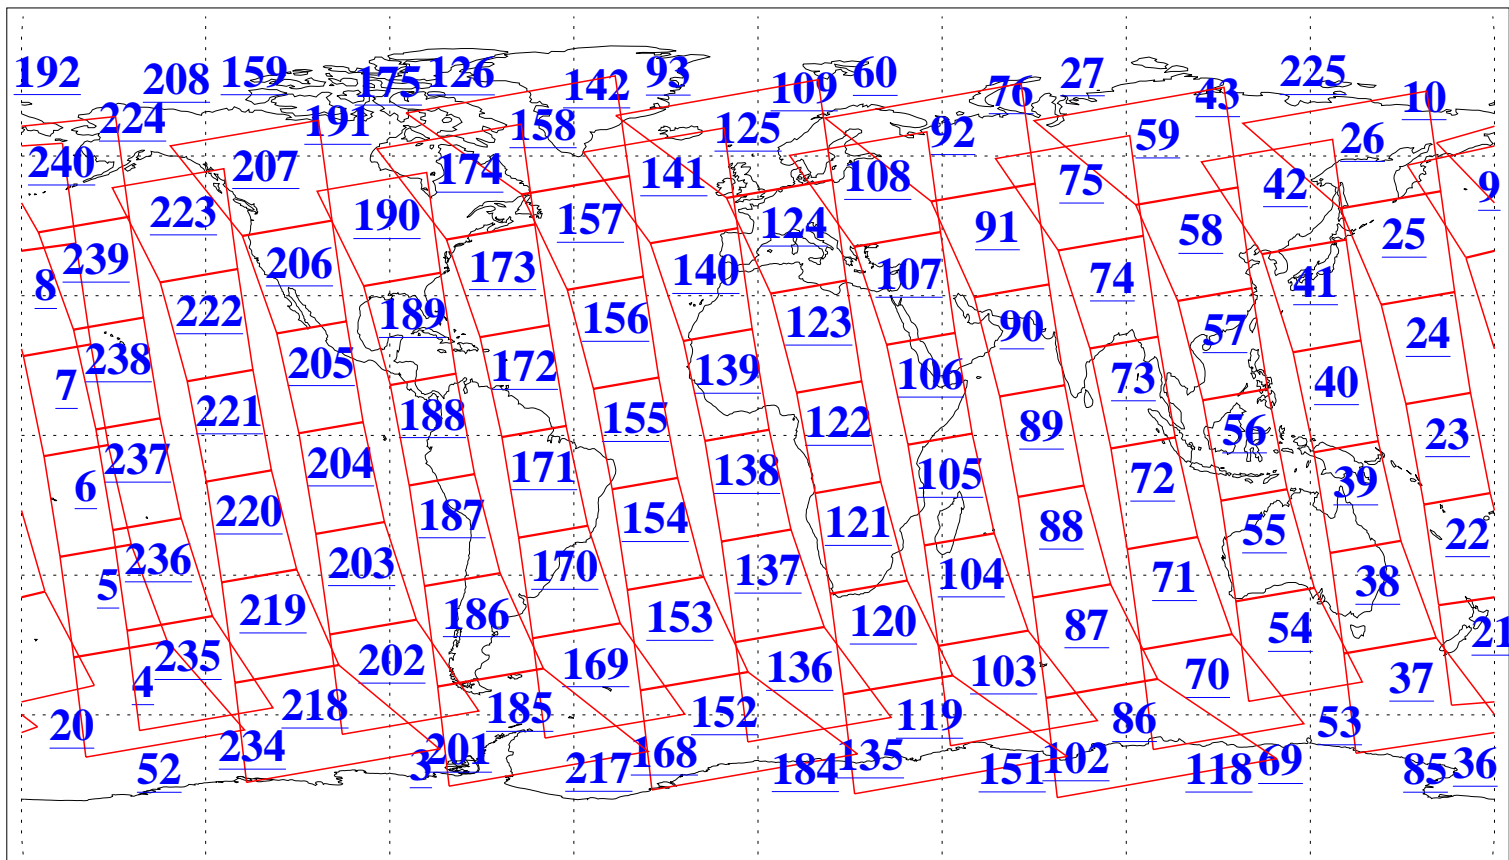

L1B Availability  
AMSU Granules: 240  
HSB Granules: 0  
AIRS Granules: 240

1 May 2004  
DoY 122  
Aqua Day 728  
Granules: 1 to 120

Granules: 121 to 240

Legend: AMSU Available, HSB Available, AIRS Available

L1B Availability  
AMSU Granules: 240  
HSB Granules: 0  
AIRS Granules: 240

1 May 2004  
DoY 122  
Aqua Day 728

Ascending Granules

Descending Granules

Legend: AMSU Available, HSB Available, AIRS Available