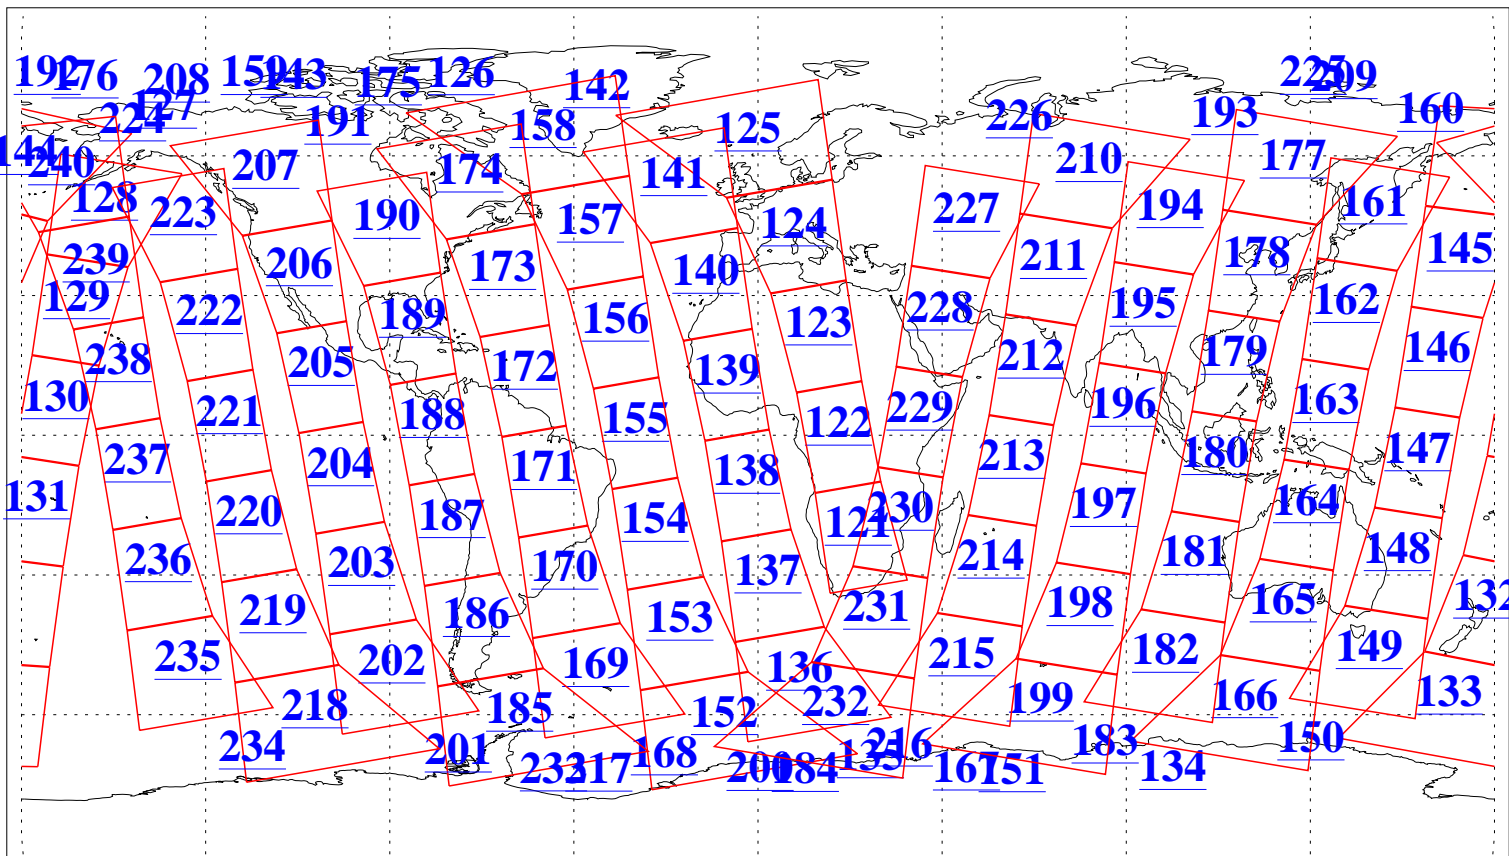

L1B Availability  
AMSU Granules: 240  
HSB Granules: 0  
AIRS Granules: 240

1 May 2004  
DoY 122  
Aqua Day 728  
Granules: 1 to 120

Granules: 121 to 240

Legend: AMSU Available, HSB Available, AIRS Available

L1B Availability  
AMSU Granules: 240  
HSB Granules: 0  
AIRS Granules: 240

1 May 2004  
DoY 122  
Aqua Day 728

Ascending Granules

Descending Granules

Legend: AMSU Available, HSB Available, AIRS Available