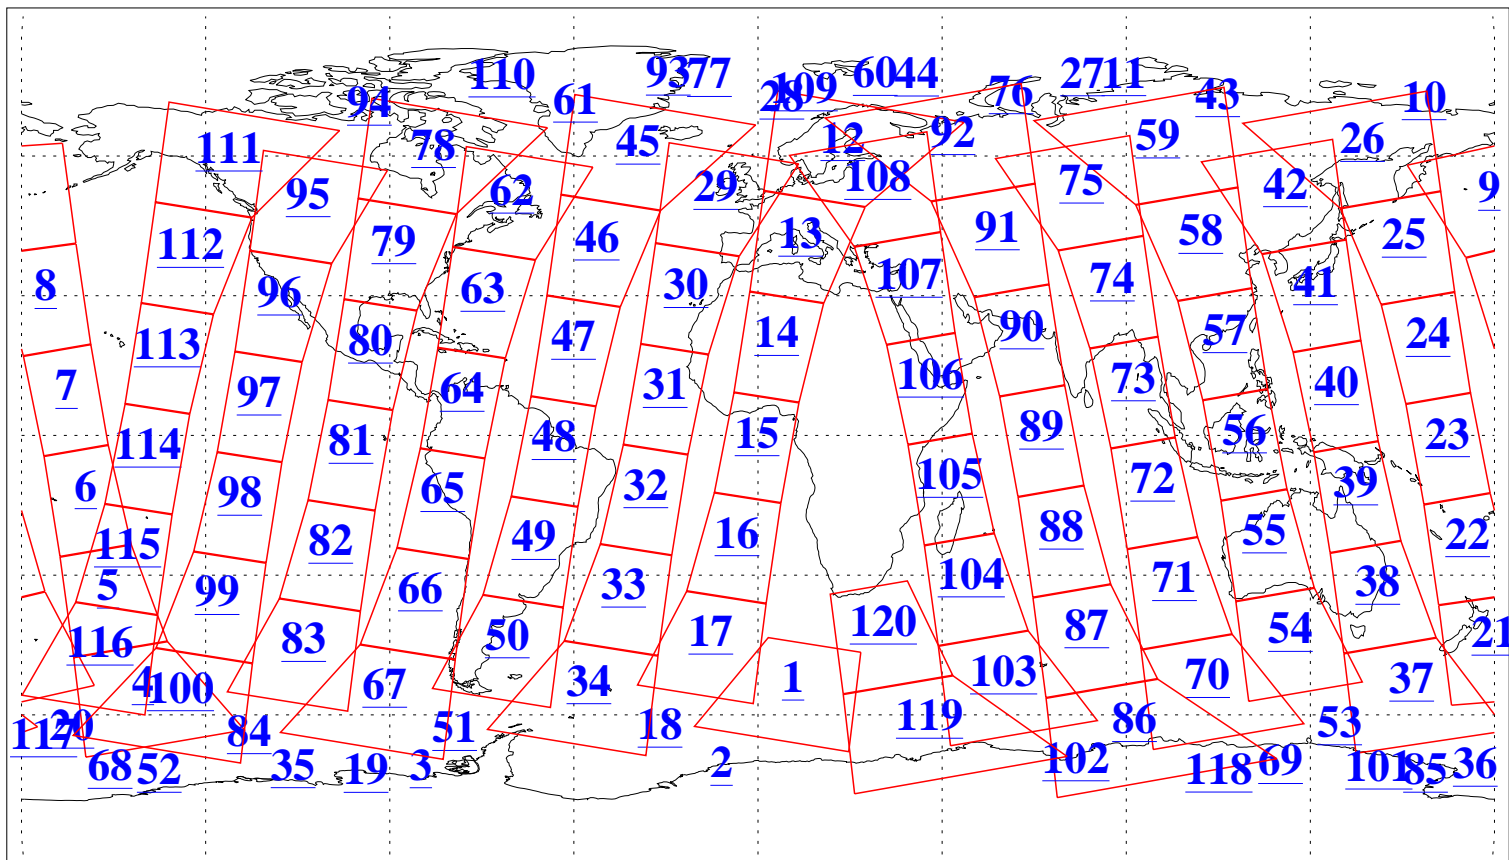

L1B Availability  
AMSU Granules: 240  
HSB Granules: 0  
AIRS Granules: 240

1 May 2004  
DoY 122  
Aqua Day 728  
Granules: 1 to 120

Granules: 121 to 240

Legend: AMSU Available, HSB Available, AIRS Available

L1B Availability  
AMSU Granules: 240  
HSB Granules: 0  
AIRS Granules: 240

1 May 2004  
DoY 122  
Aqua Day 728

Ascending Granules

Descending Granules

Legend: AMSU Available, HSB Available, AIRS Available