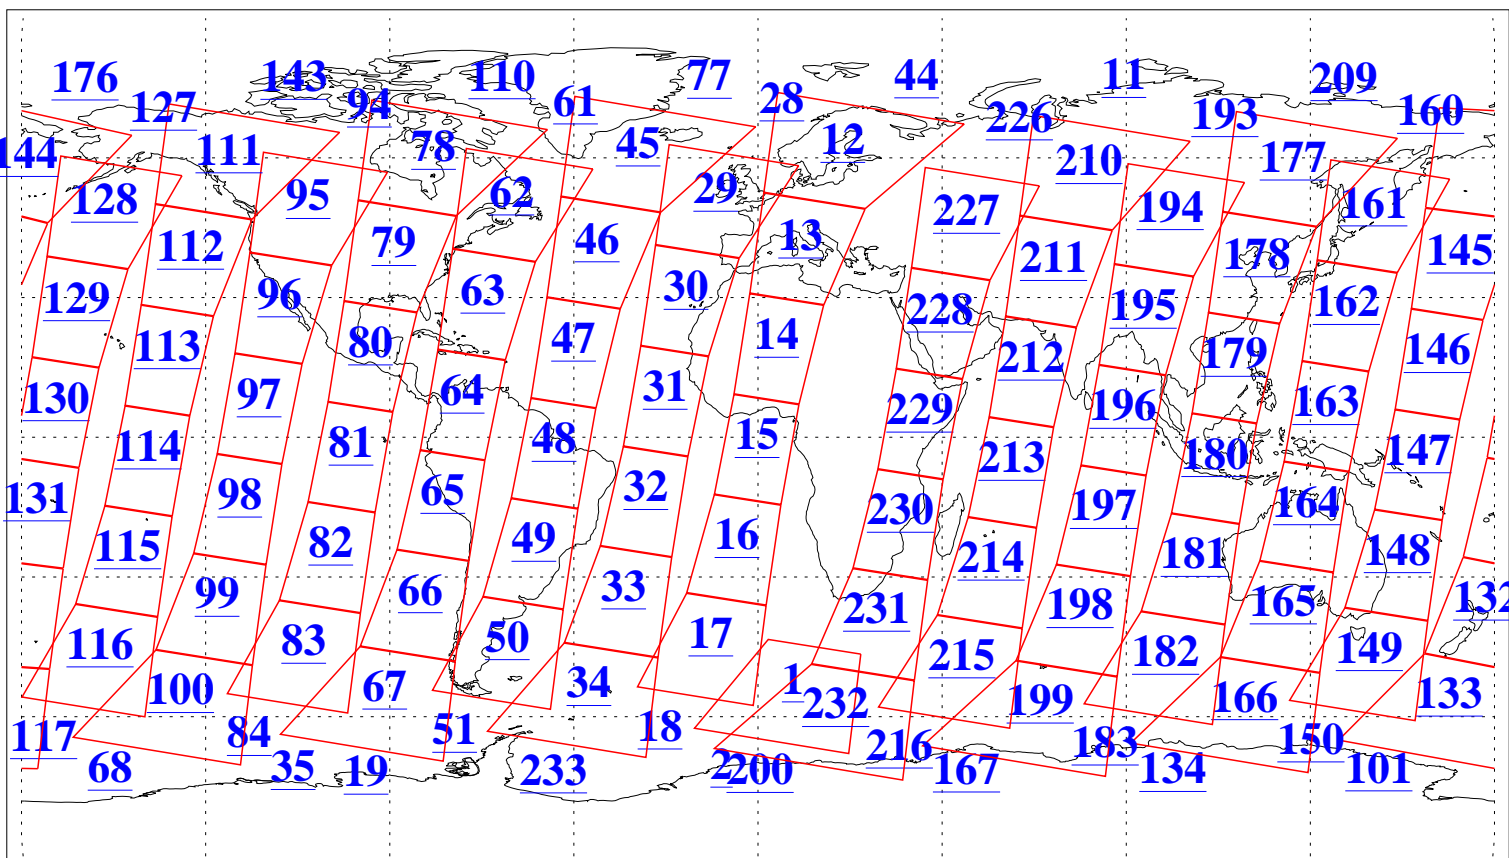

L1B Availability  
AMSU Granules: 240  
HSB Granules: 0  
AIRS Granules: 240

1 May 2004  
DoY 122  
Aqua Day 728  
Granules: 1 to 120

Granules: 121 to 240

Legend: AMSU Available, HSB Available, AIRS Available

L1B Availability  
AMSU Granules: 240  
HSB Granules: 0  
AIRS Granules: 240

1 May 2004  
DoY 122  
Aqua Day 728

Ascending Granules

Descending Granules

Legend: AMSU Available, HSB Available, AIRS Available