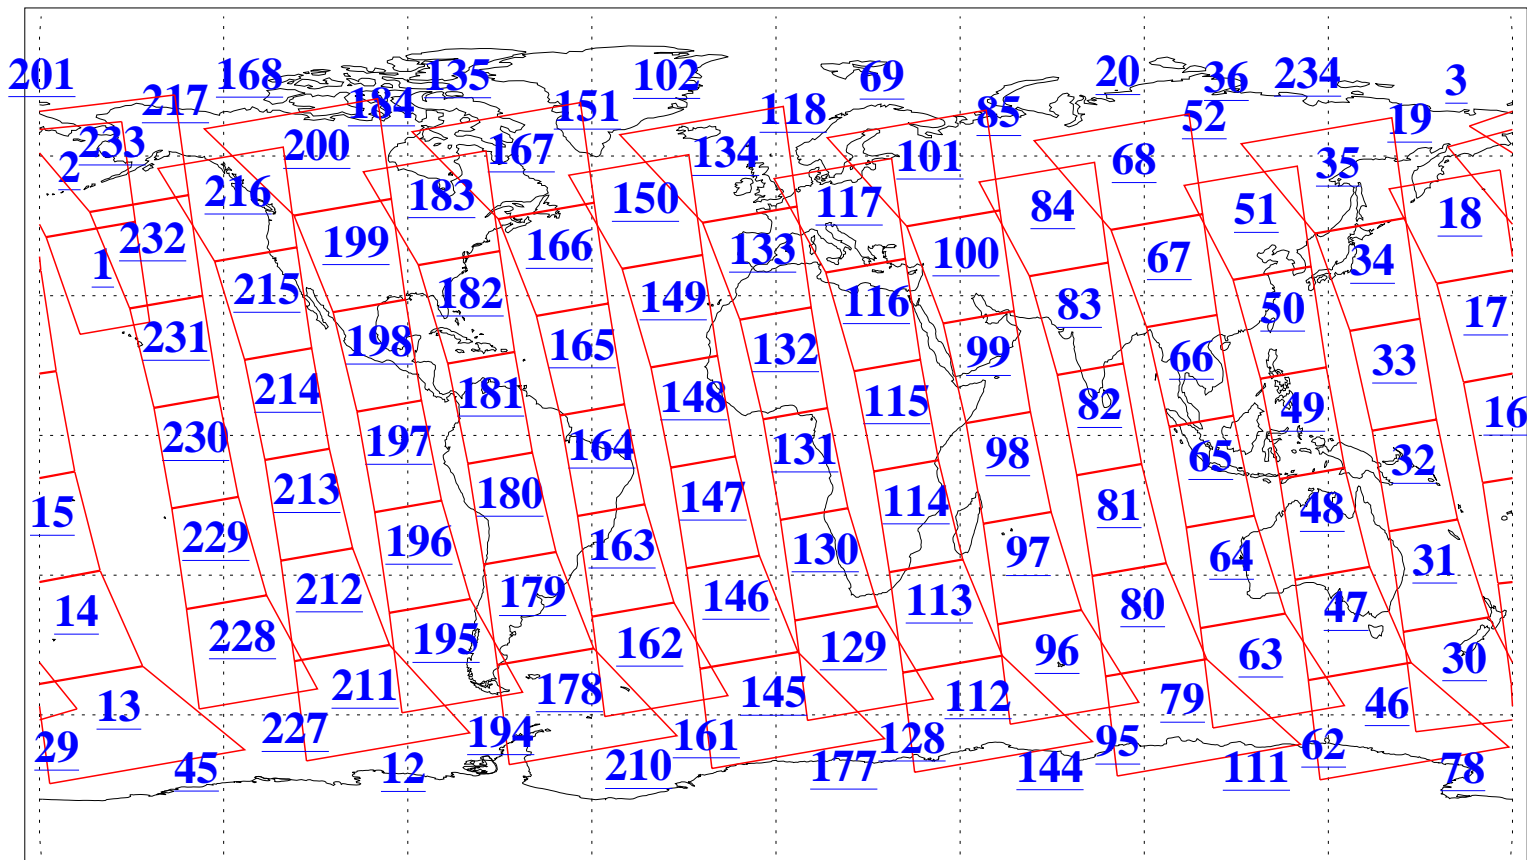

L1B Availability
AMSU Granules: 240
HSB Granules: 0
AIRS Granules: 236

30 Apr 2004
DoY 121
Aqua Day 727
Granules: 1 to 120

Granules: 121 to 240

Legend: AMSU Available, HSB Available, AIRS Available

L1B Availability
AMSU Granules: 240
HSB Granules: 0
AIRS Granules: 236

30 Apr 2004
DoY 121
Aqua Day 727

Ascending Granules

Descending Granules

Legend: AMSU Available, HSB Available, AIRS Available

L1B Availability
AMSU Granules: 240
HSB Granules: 0
AIRS Granules: 236

30 Apr 2004
DoY 121
Aqua Day 727

Northern Hemisphere Granules

Southern Hemisphere Granules

Legend: AMSU Available, HSB Available, AIRS Available