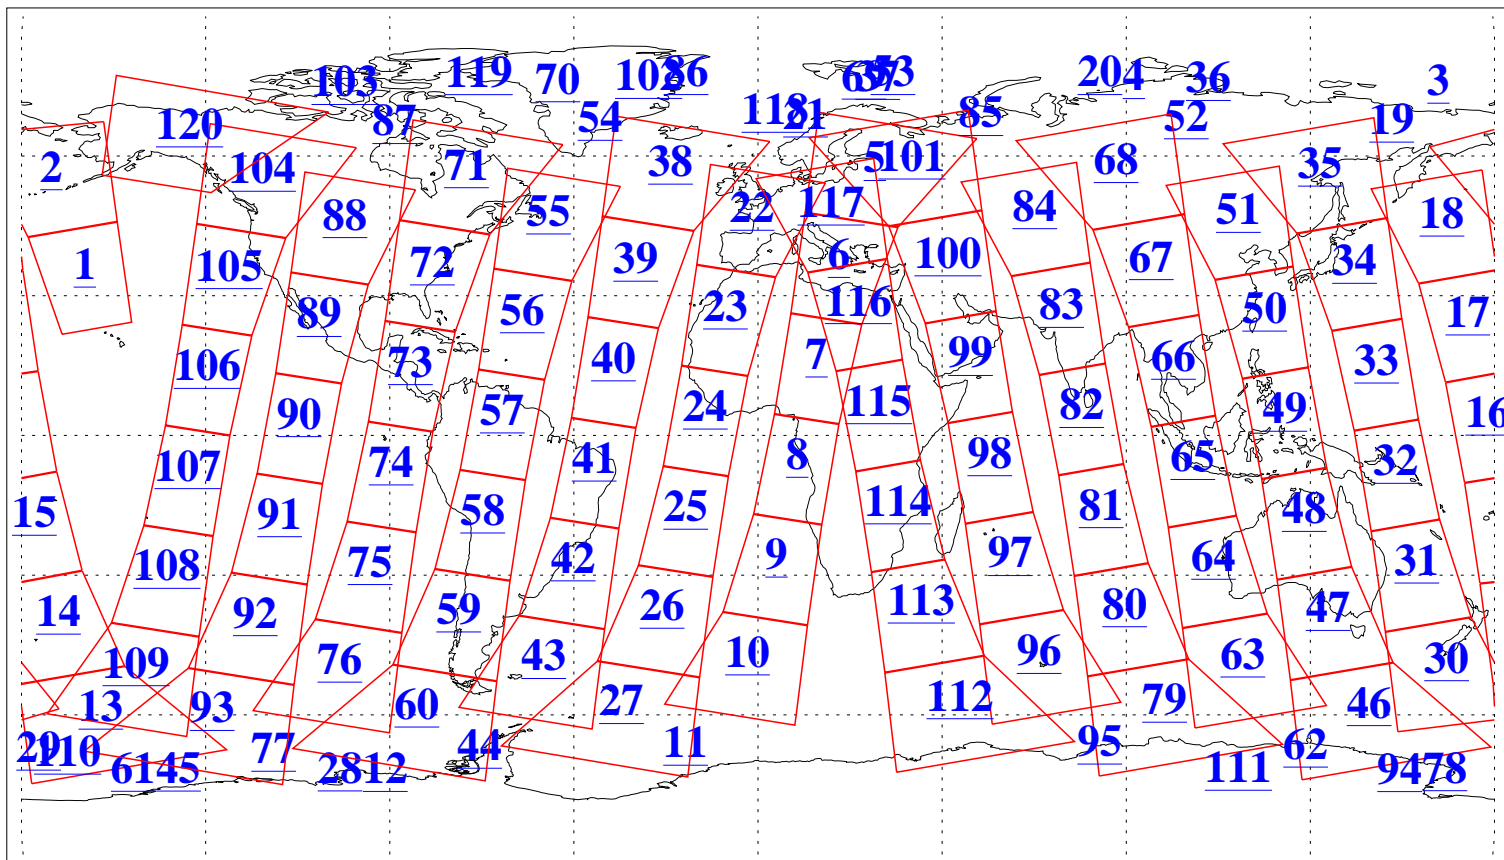

L1B Availability
AMSU Granules: 240
HSB Granules: 0
AIRS Granules: 236

30 Apr 2004
DoY 121
Aqua Day 727
Granules: 1 to 120

Granules: 121 to 240

Legend: AMSU Available, HSB Available, AIRS Available

L1B Availability
AMSU Granules: 240
HSB Granules: 0
AIRS Granules: 236

30 Apr 2004
DoY 121
Aqua Day 727

Ascending Granules

Descending Granules

Legend: AMSU Available, HSB Available, AIRS Available

L1B Availability
AMSU Granules: 240
HSB Granules: 0
AIRS Granules: 236

30 Apr 2004
DoY 121
Aqua Day 727

Northern Hemisphere Granules

Southern Hemisphere Granules

Legend: AMSU Available, HSB Available, AIRS Available