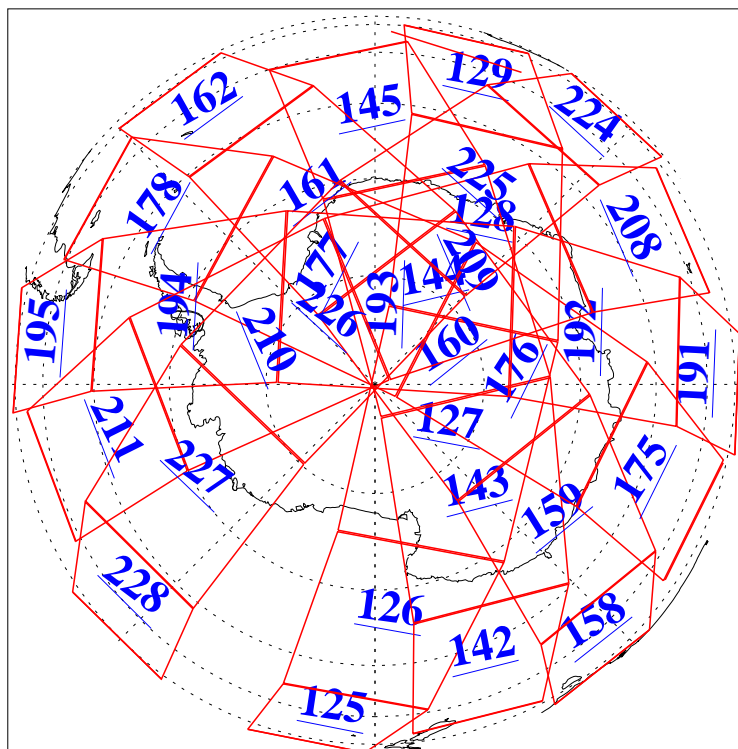

L1B Availability
AMSU Granules: 240
HSB Granules: 0
AIRS Granules: 236

30 Apr 2004
DoY 121
Aqua Day 727
Granules: 1 to 120

Granules: 121 to 240

Legend: AMSU Available, HSB Available, AIRS Available

L1B Availability
AMSU Granules: 240
HSB Granules: 0
AIRS Granules: 236

30 Apr 2004
DoY 121
Aqua Day 727

Ascending Granules

Descending Granules

Legend: AMSU Available, HSB Available, AIRS Available

L1B Availability
AMSU Granules: 240
HSB Granules: 0
AIRS Granules: 236

30 Apr 2004
DoY 121
Aqua Day 727

Northern Hemisphere Granules

Southern Hemisphere Granules

Legend: AMSU Available, HSB Available, AIRS Available