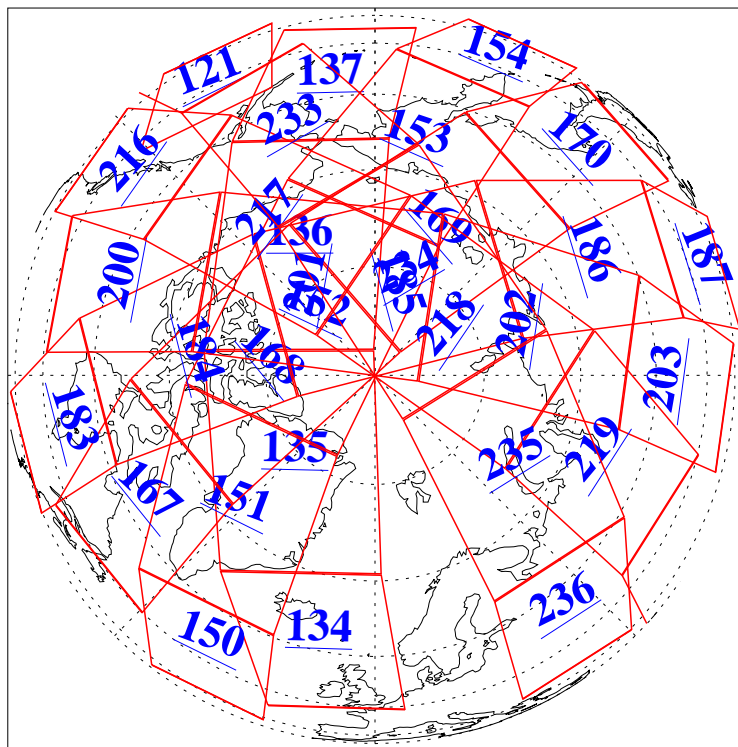

L1B Availability
AMSU Granules: 240
HSB Granules: 0
AIRS Granules: 236

30 Apr 2004
DoY 121
Aqua Day 727
Granules: 1 to 120

Granules: 121 to 240

Legend: AMSU Available, HSB Available, AIRS Available

L1B Availability
AMSU Granules: 240
HSB Granules: 0
AIRS Granules: 236

30 Apr 2004
DoY 121
Aqua Day 727

Ascending Granules

Descending Granules

Legend: AMSU Available, HSB Available, AIRS Available

L1B Availability
AMSU Granules: 240
HSB Granules: 0
AIRS Granules: 236

30 Apr 2004
DoY 121
Aqua Day 727

Northern Hemisphere Granules

Southern Hemisphere Granules

Legend: AMSU Available, HSB Available, AIRS Available