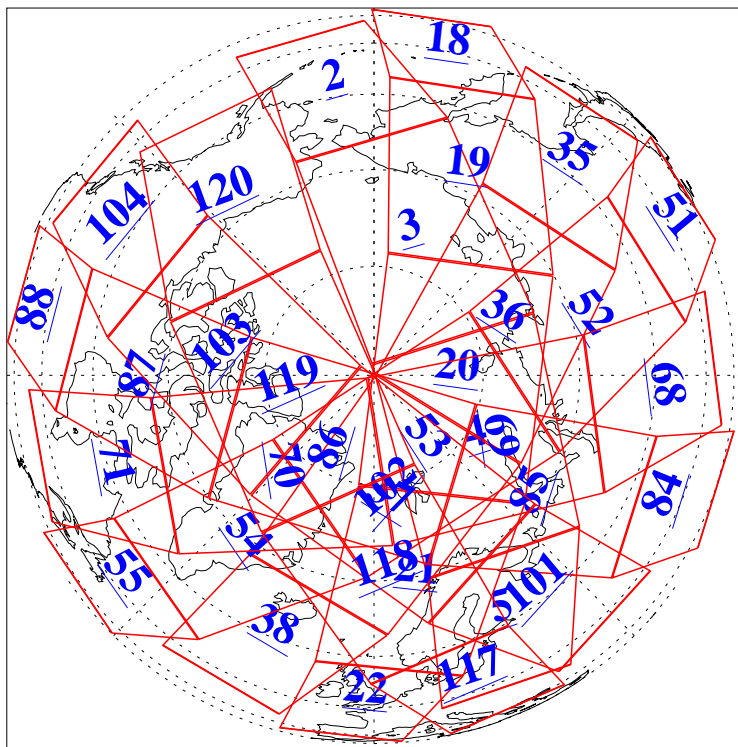

L1B Availability
AMSU Granules: 240
HSB Granules: 0
AIRS Granules: 236

30 Apr 2004
DoY 121
Aqua Day 727
Granules: 1 to 120

Granules: 121 to 240

Legend: AMSU Available, HSB Available, AIRS Available

L1B Availability
AMSU Granules: 240
HSB Granules: 0
AIRS Granules: 236

30 Apr 2004
DoY 121
Aqua Day 727

Ascending Granules

Descending Granules

Legend: AMSU Available, HSB Available, AIRS Available

L1B Availability
AMSU Granules: 240
HSB Granules: 0
AIRS Granules: 236

30 Apr 2004
DoY 121
Aqua Day 727

Northern Hemisphere Granules

Southern Hemisphere Granules

Legend: AMSU Available, HSB Available, AIRS Available