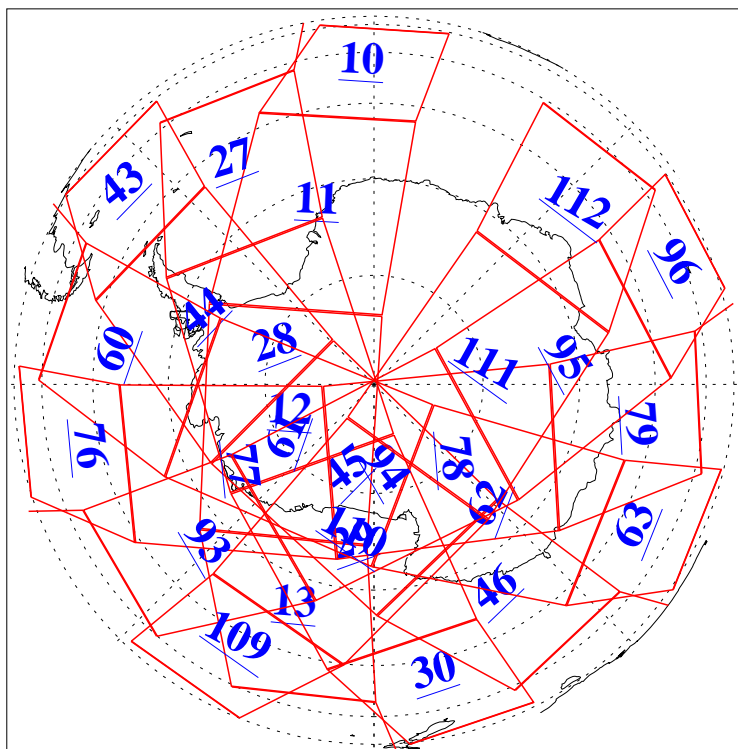

L1B Availability
AMSU Granules: 240
HSB Granules: 0
AIRS Granules: 236

30 Apr 2004
DoY 121
Aqua Day 727
Granules: 1 to 120

Granules: 121 to 240

Legend: AMSU Available, HSB Available, AIRS Available

L1B Availability
AMSU Granules: 240
HSB Granules: 0
AIRS Granules: 236

30 Apr 2004
DoY 121
Aqua Day 727

Ascending Granules

Descending Granules

Legend: AMSU Available, HSB Available, AIRS Available

L1B Availability
AMSU Granules: 240
HSB Granules: 0
AIRS Granules: 236

30 Apr 2004
DoY 121
Aqua Day 727

Northern Hemisphere Granules

Southern Hemisphere Granules

Legend: AMSU Available, HSB Available, AIRS Available