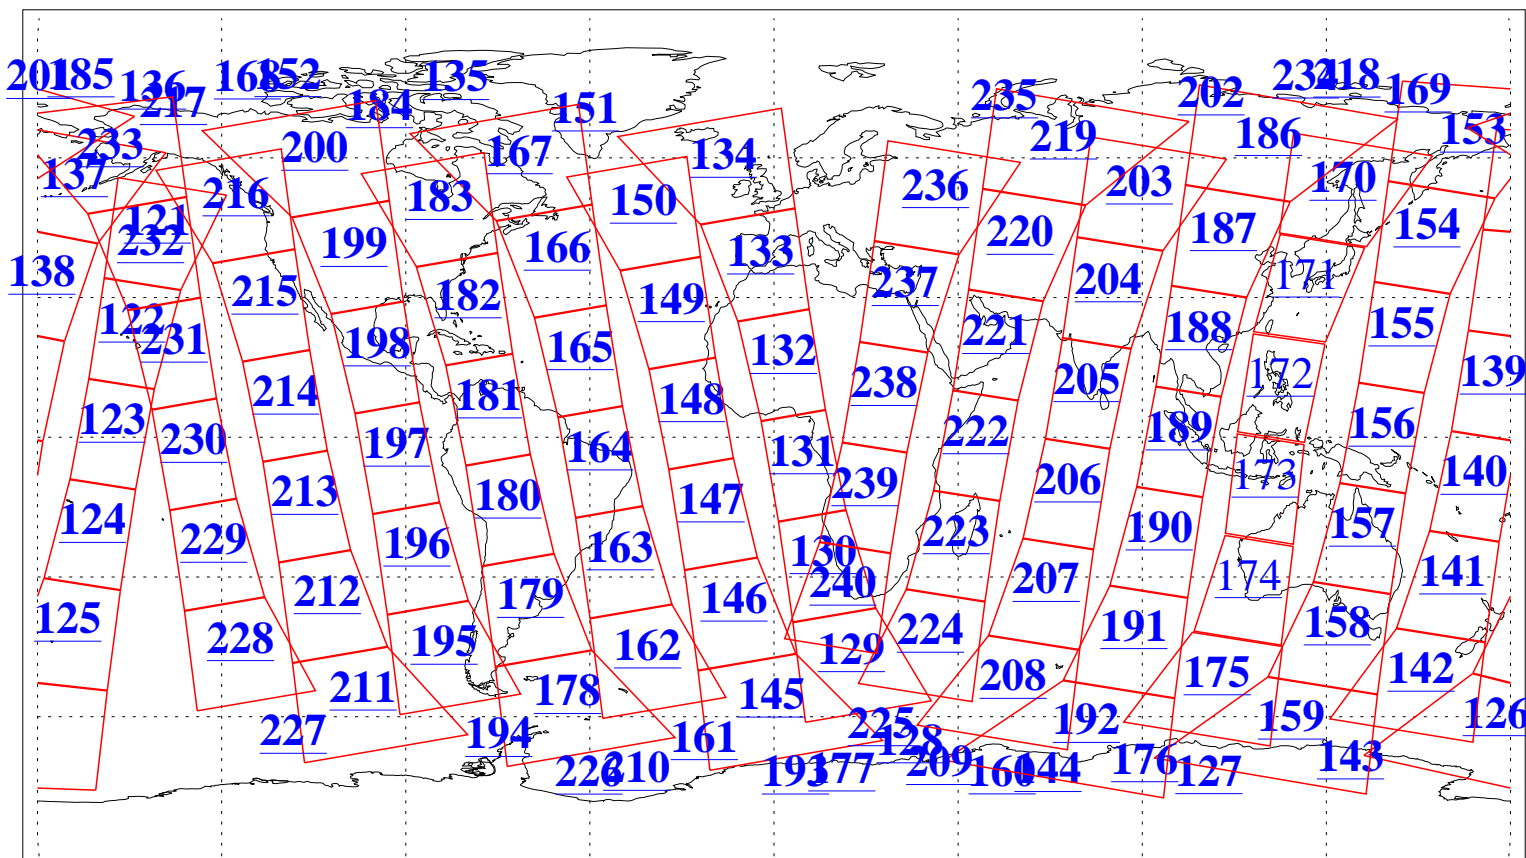

L1B Availability
AMSU Granules: 240
HSB Granules: 0
AIRS Granules: 236

30 Apr 2004
DoY 121
Aqua Day 727
Granules: 1 to 120

Granules: 121 to 240

Legend: AMSU Available, HSB Available, AIRS Available

L1B Availability
AMSU Granules: 240
HSB Granules: 0
AIRS Granules: 236

30 Apr 2004
DoY 121
Aqua Day 727

Ascending Granules

Descending Granules

Legend: AMSU Available, HSB Available, AIRS Available

L1B Availability
AMSU Granules: 240
HSB Granules: 0
AIRS Granules: 236

30 Apr 2004
DoY 121
Aqua Day 727