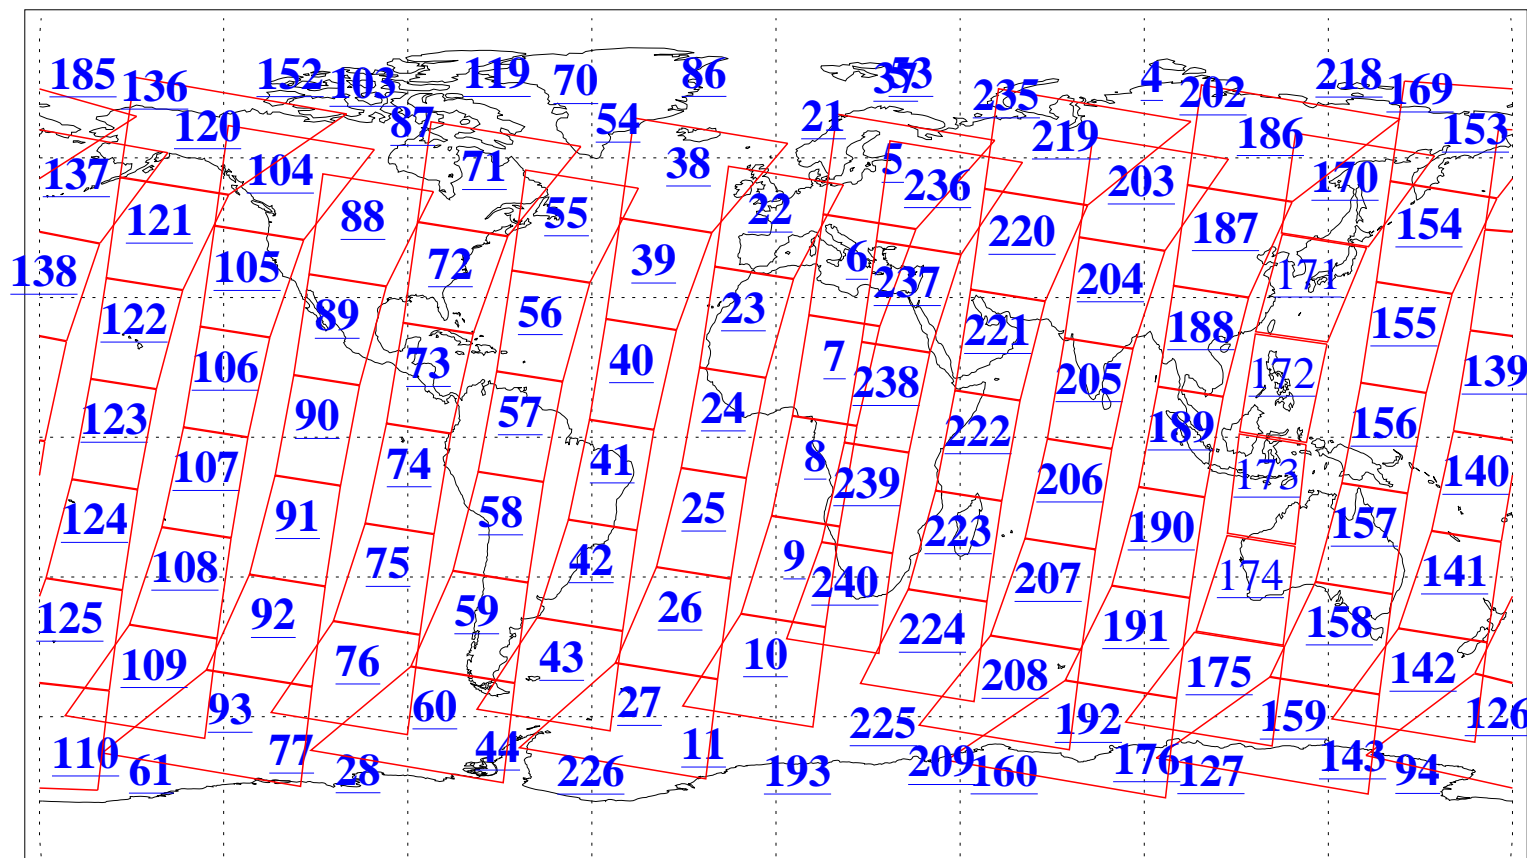

L1B Availability
AMSU Granules: 240
HSB Granules: 0
AIRS Granules: 236

30 Apr 2004
DoY 121
Aqua Day 727
Granules: 1 to 120

Granules: 121 to 240

Legend: AMSU Available, HSB Available, AIRS Available

L1B Availability
AMSU Granules: 240
HSB Granules: 0
AIRS Granules: 236

30 Apr 2004
DoY 121
Aqua Day 727

Ascending Granules

Descending Granules

Legend: AMSU Available, HSB Available, AIRS Available

L1B Availability
AMSU Granules: 240
HSB Granules: 0
AIRS Granules: 236

30 Apr 2004
DoY 121
Aqua Day 727

Northern Hemisphere Granules

Southern Hemisphere Granules

Legend: AMSU Available, HSB Available, AIRS Available