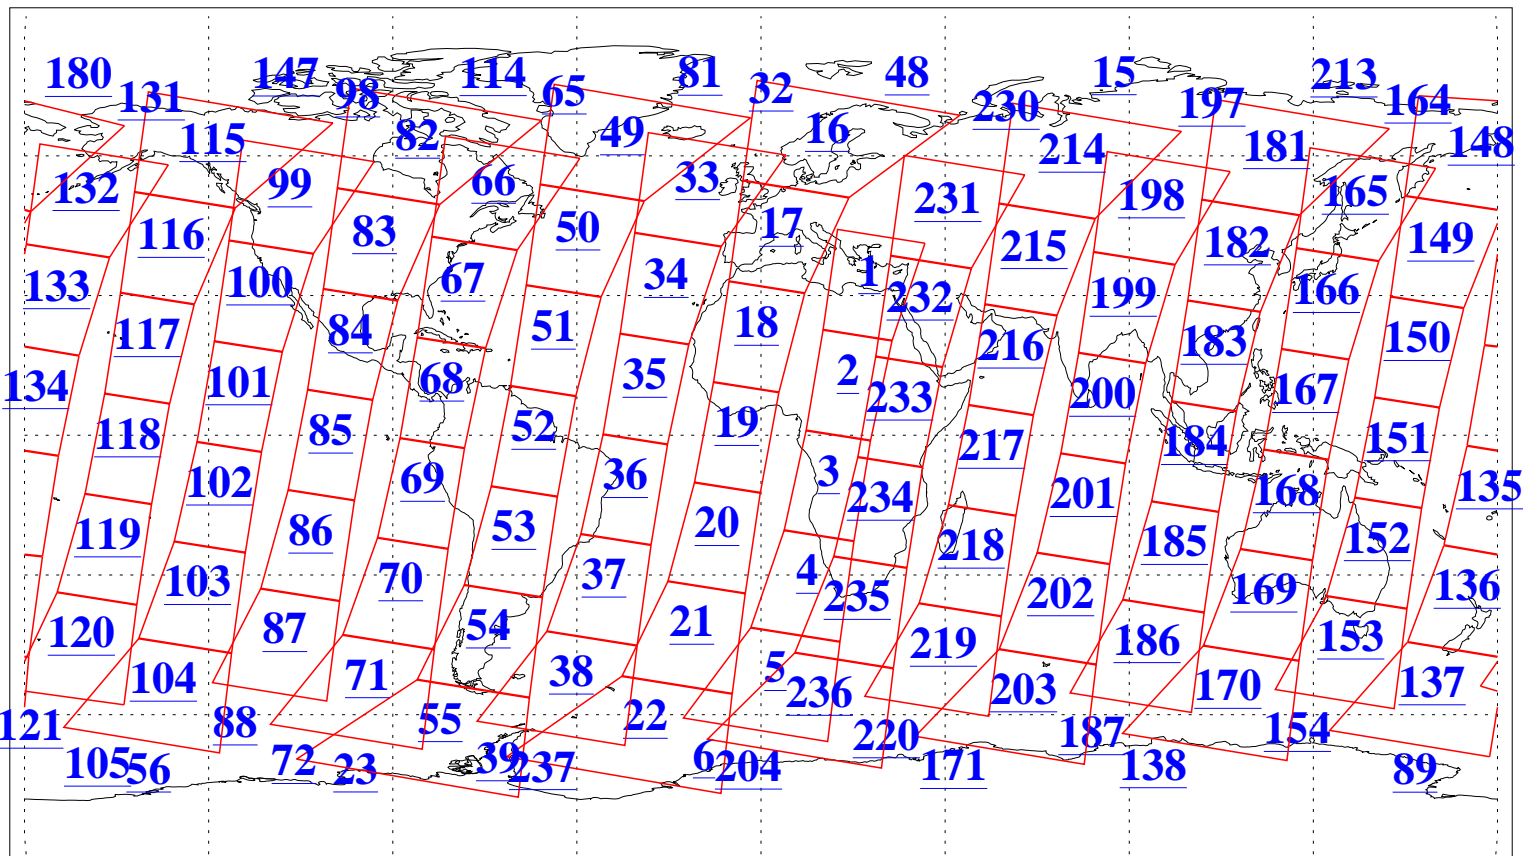

L1B Availability
AMSU Granules: 240
HSB Granules: 0
AIRS Granules: 240

27 Apr 2004
DoY 118
Aqua Day 724
Granules: 1 to 120

Granules: 121 to 240

Legend: AMSU Available, HSB Available, AIRS Available

L1B Availability
AMSU Granules: 240
HSB Granules: 0
AIRS Granules: 240

27 Apr 2004
DoY 118
Aqua Day 724

Ascending Granules

Descending Granules

Legend: AMSU Available, HSB Available, AIRS Available

L1B Availability
 AMSU Granules: 240
 HSB Granules: 0
 AIRS Granules: 240

27 Apr 2004
 DoY 118
 Aqua Day 724

Northern Hemisphere Granules

Southern Hemisphere Granules

Legend: AMSU Available, HSB Available, AIRS Available