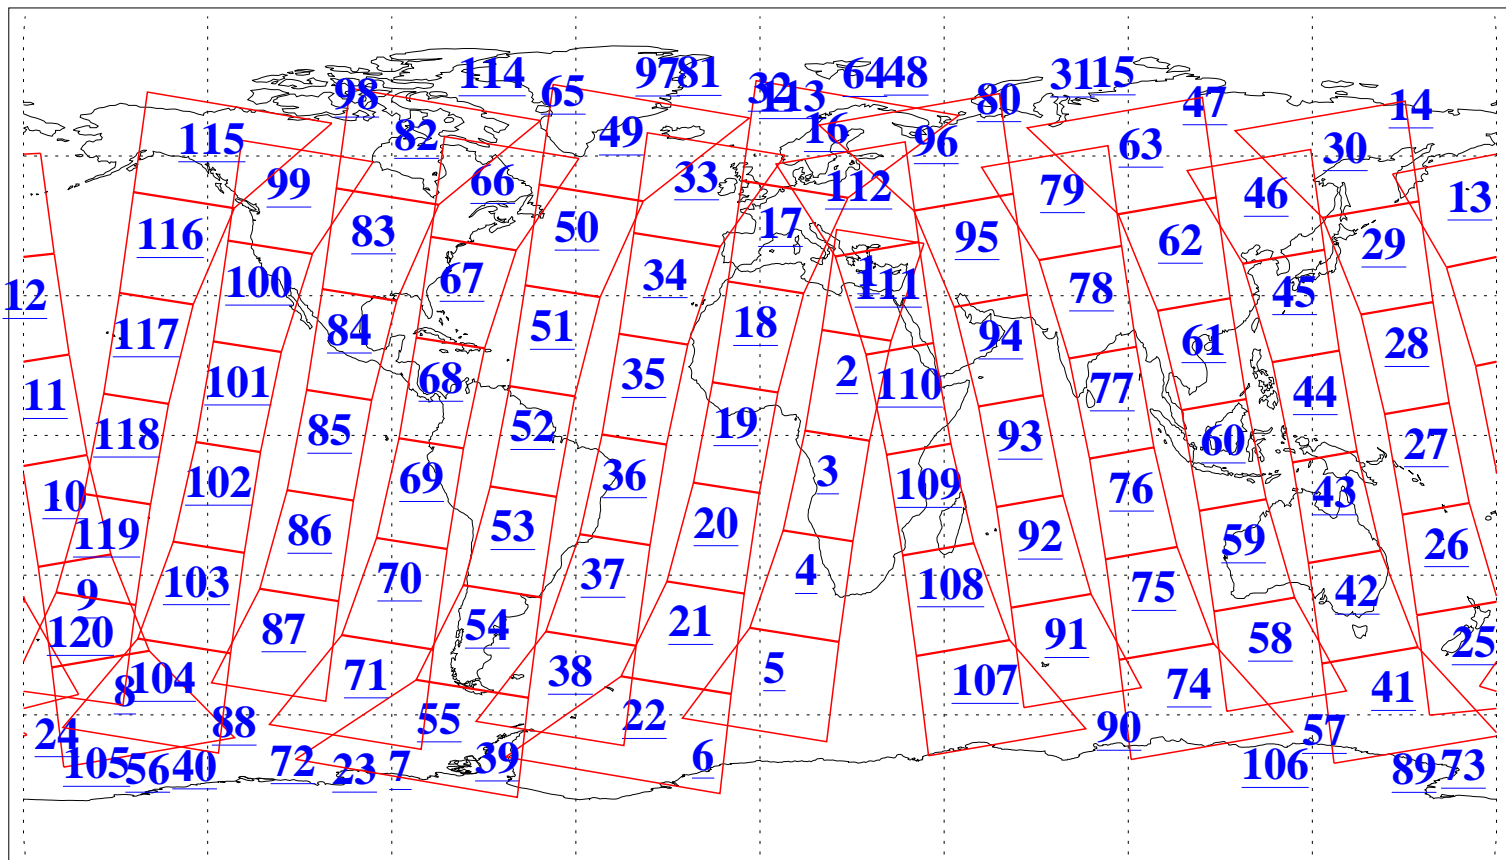

L1B Availability
AMSU Granules: 240
HSB Granules: 0
AIRS Granules: 240

27 Apr 2004
DoY 118
Aqua Day 724
Granules: 1 to 120

Granules: 121 to 240

Legend: AMSU Available, HSB Available, AIRS Available

L1B Availability
AMSU Granules: 240
HSB Granules: 0
AIRS Granules: 240

27 Apr 2004
DoY 118
Aqua Day 724

Ascending Granules

Descending Granules

Legend: AMSU Available, HSB Available, AIRS Available

L1B Availability
 AMSU Granules: 240
 HSB Granules: 0
 AIRS Granules: 240

27 Apr 2004
 DoY 118
 Aqua Day 724

Northern Hemisphere Granules

Southern Hemisphere Granules

Legend: AMSU Available, HSB Available, AIRS Available