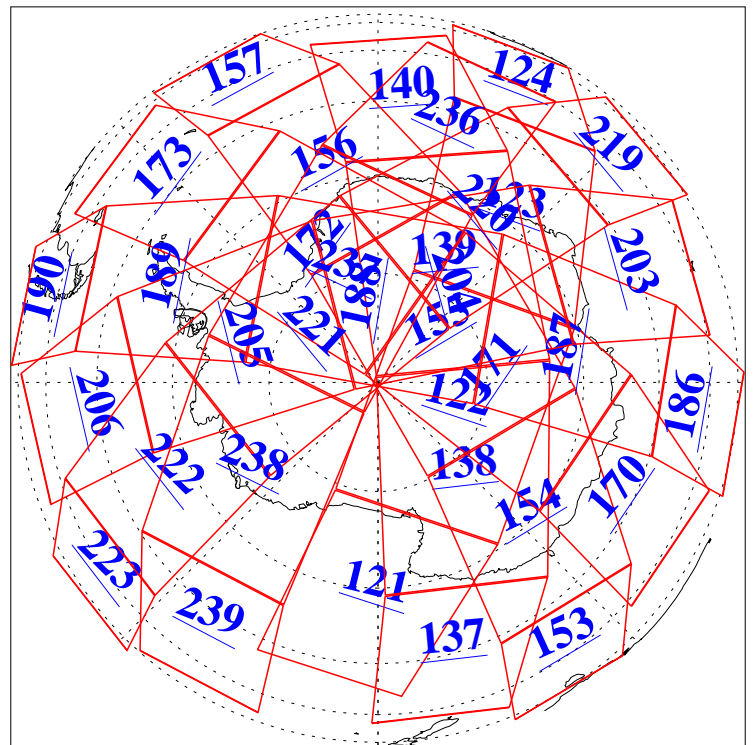

L1B Availability
AMSU Granules: 240
HSB Granules: 0
AIRS Granules: 240

27 Apr 2004
DoY 118
Aqua Day 724
Granules: 1 to 120

Granules: 121 to 240

Legend: AMSU Available, HSB Available, AIRS Available

L1B Availability
AMSU Granules: 240
HSB Granules: 0
AIRS Granules: 240

27 Apr 2004
DoY 118
Aqua Day 724

Ascending Granules

Descending Granules

Legend: AMSU Available, HSB Available, AIRS Available

L1B Availability
 AMSU Granules: 240
 HSB Granules: 0
 AIRS Granules: 240

27 Apr 2004
 DoY 118
 Aqua Day 724

Northern Hemisphere Granules

Southern Hemisphere Granules

Legend: AMSU Available, HSB Available, AIRS Available