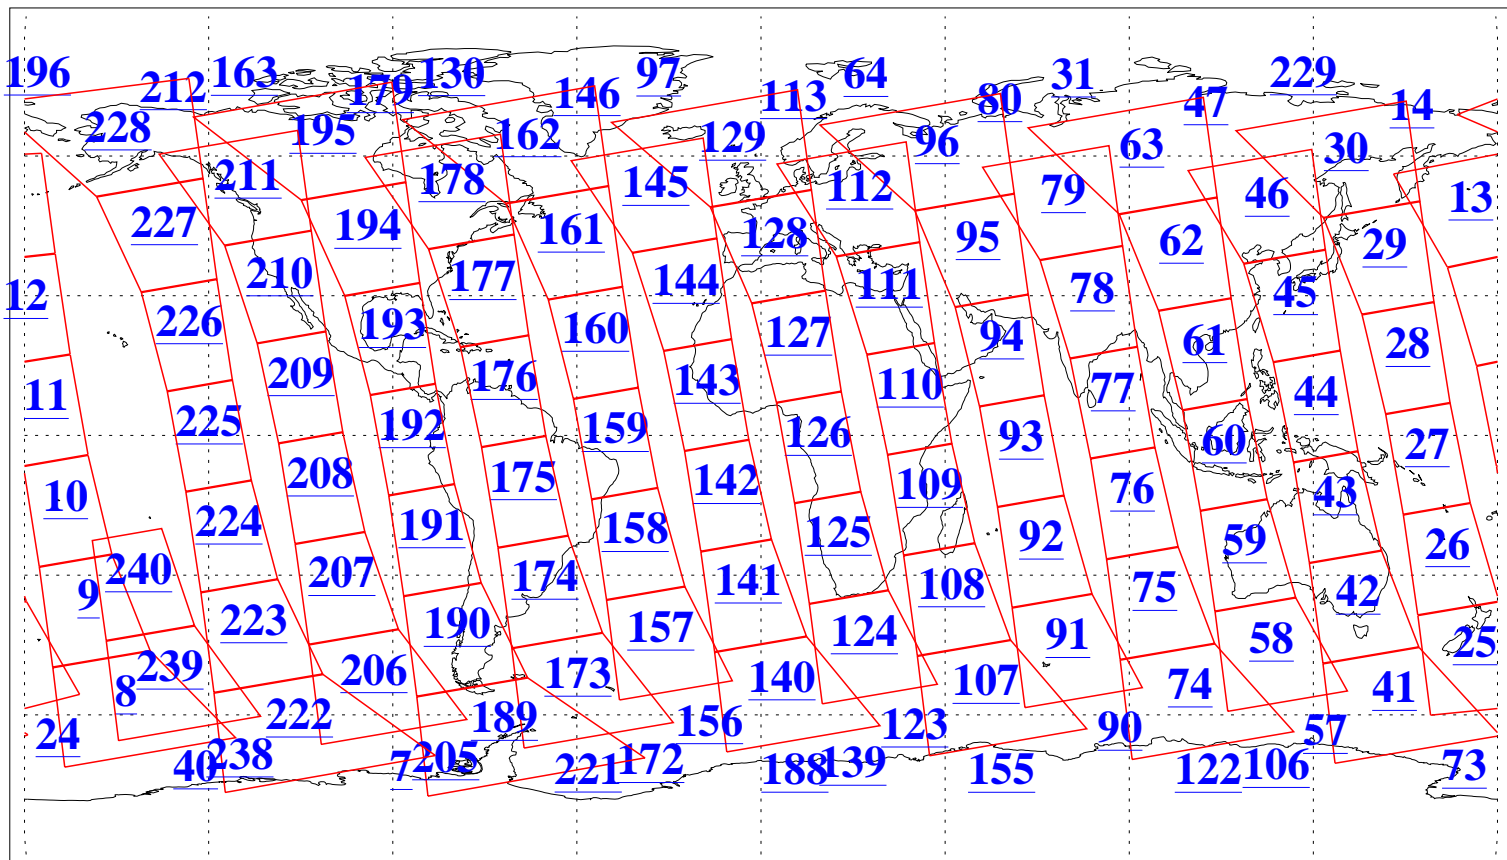

L1B Availability
AMSU Granules: 240
HSB Granules: 0
AIRS Granules: 240

27 Apr 2004
DoY 118
Aqua Day 724
Granules: 1 to 120

Granules: 121 to 240

Legend: AMSU Available, HSB Available, AIRS Available

L1B Availability
AMSU Granules: 240
HSB Granules: 0
AIRS Granules: 240

27 Apr 2004
DoY 118
Aqua Day 724

Ascending Granules

Descending Granules

Legend: AMSU Available, HSB Available, AIRS Available

L1B Availability
 AMSU Granules: 240
 HSB Granules: 0
 AIRS Granules: 240

27 Apr 2004
 DoY 118
 Aqua Day 724

Northern Hemisphere Granules

Southern Hemisphere Granules

Legend: AMSU Available, HSB Available, AIRS Available