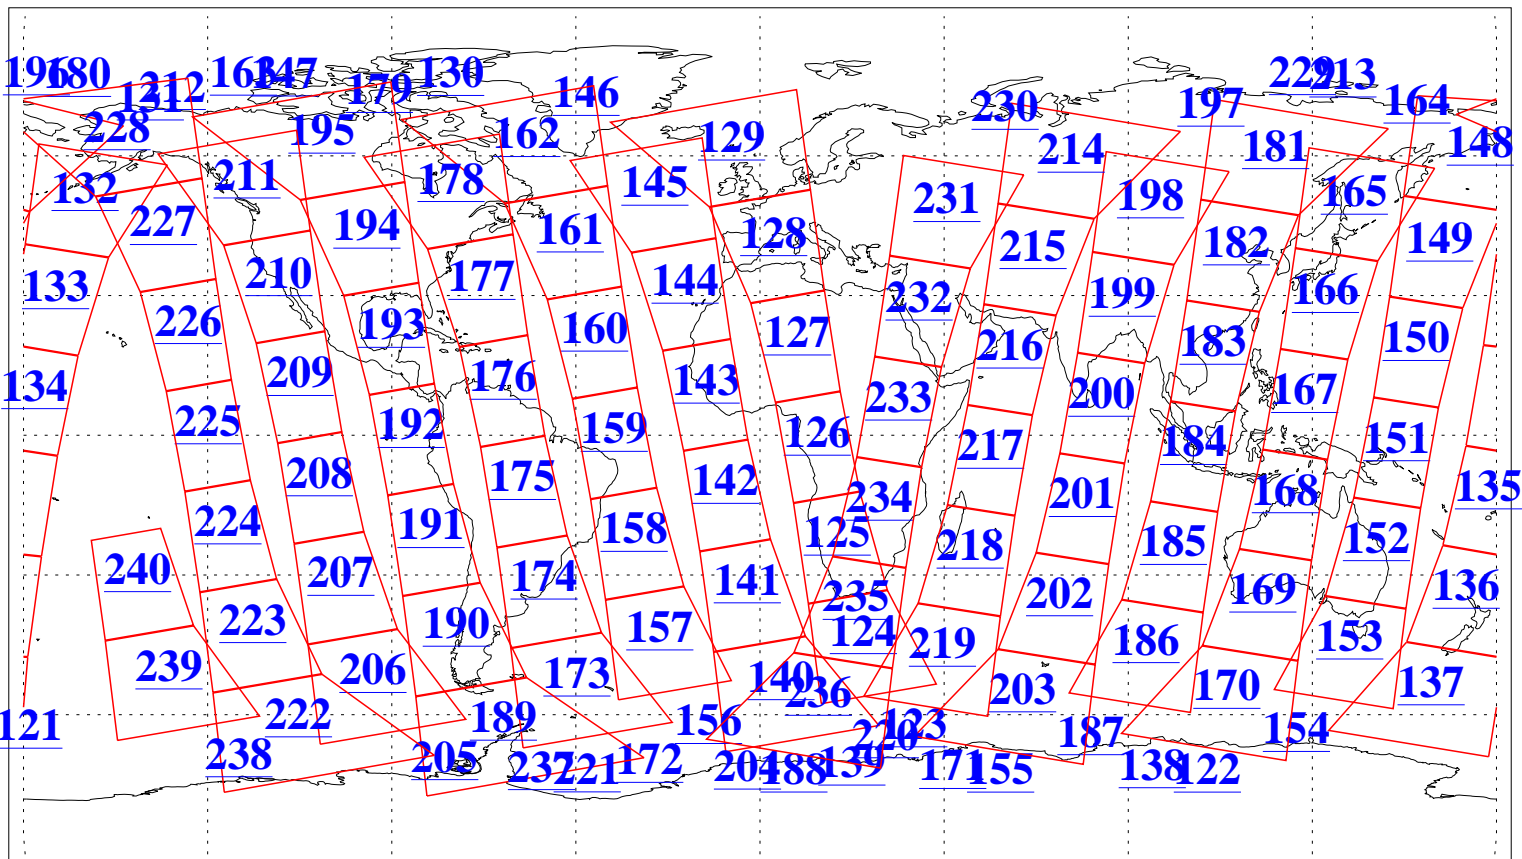

L1B Availability
AMSU Granules: 240
HSB Granules: 0
AIRS Granules: 240

27 Apr 2004
DoY 118
Aqua Day 724
Granules: 1 to 120

Granules: 121 to 240

Legend: AMSU Available, HSB Available, AIRS Available

L1B Availability
AMSU Granules: 240
HSB Granules: 0
AIRS Granules: 240

27 Apr 2004
DoY 118
Aqua Day 724

Ascending Granules

Descending Granules

Legend: AMSU Available, HSB Available, AIRS Available

L1B Availability
 AMSU Granules: 240
 HSB Granules: 0
 AIRS Granules: 240

27 Apr 2004
 DoY 118
 Aqua Day 724