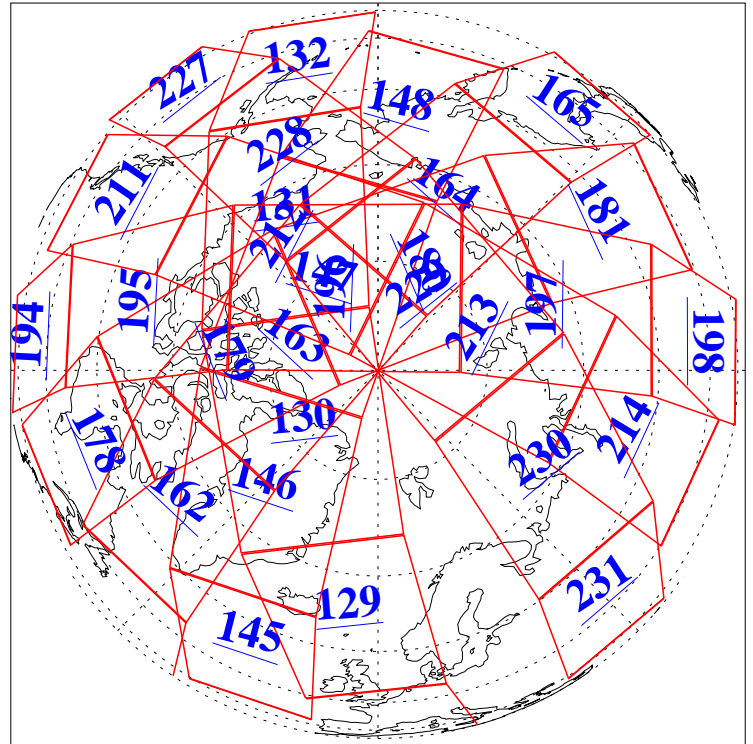

L1B Availability
AMSU Granules: 240
HSB Granules: 0
AIRS Granules: 240

27 Apr 2004
DoY 118
Aqua Day 724
Granules: 1 to 120

Granules: 121 to 240

Legend: AMSU Available, HSB Available, AIRS Available

L1B Availability
AMSU Granules: 240
HSB Granules: 0
AIRS Granules: 240

27 Apr 2004
DoY 118
Aqua Day 724

Ascending Granules

Descending Granules

Legend: AMSU Available, HSB Available, AIRS Available

L1B Availability
 AMSU Granules: 240
 HSB Granules: 0
 AIRS Granules: 240

27 Apr 2004
 DoY 118
 Aqua Day 724

Northern Hemisphere Granules

Southern Hemisphere Granules

Legend: AMSU Available, HSB Available, AIRS Available