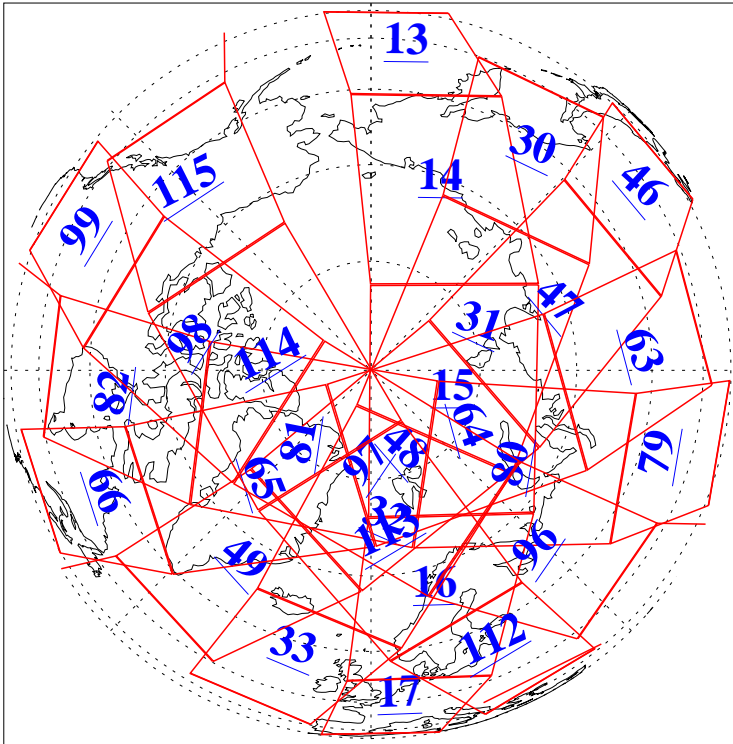

L1B Availability
AMSU Granules: 240
HSB Granules: 0
AIRS Granules: 240

27 Apr 2004
DoY 118
Aqua Day 724
Granules: 1 to 120

Granules: 121 to 240

Legend: AMSU Available, HSB Available, AIRS Available

L1B Availability
AMSU Granules: 240
HSB Granules: 0
AIRS Granules: 240

27 Apr 2004
DoY 118
Aqua Day 724

Ascending Granules

Descending Granules

Legend: AMSU Available, HSB Available, AIRS Available

L1B Availability
 AMSU Granules: 240
 HSB Granules: 0
 AIRS Granules: 240

27 Apr 2004
 DoY 118
 Aqua Day 724

Northern Hemisphere Granules

Southern Hemisphere Granules

Legend: AMSU Available, HSB Available, AIRS Available