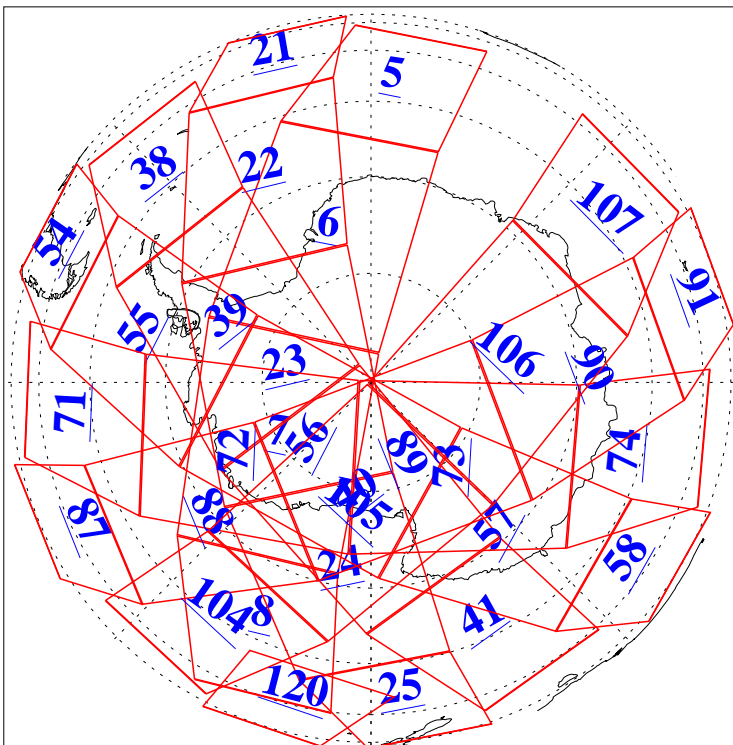

L1B Availability
AMSU Granules: 240
HSB Granules: 0
AIRS Granules: 240

27 Apr 2004
DoY 118
Aqua Day 724
Granules: 1 to 120

Granules: 121 to 240

Legend: AMSU Available, HSB Available, AIRS Available

L1B Availability
AMSU Granules: 240
HSB Granules: 0
AIRS Granules: 240

27 Apr 2004
DoY 118
Aqua Day 724

Ascending Granules

Descending Granules

Legend: AMSU Available, HSB Available, AIRS Available

L1B Availability
 AMSU Granules: 240
 HSB Granules: 0
 AIRS Granules: 240

27 Apr 2004
 DoY 118
 Aqua Day 724

Northern Hemisphere Granules

Southern Hemisphere Granules

Legend: AMSU Available, HSB Available, AIRS Available