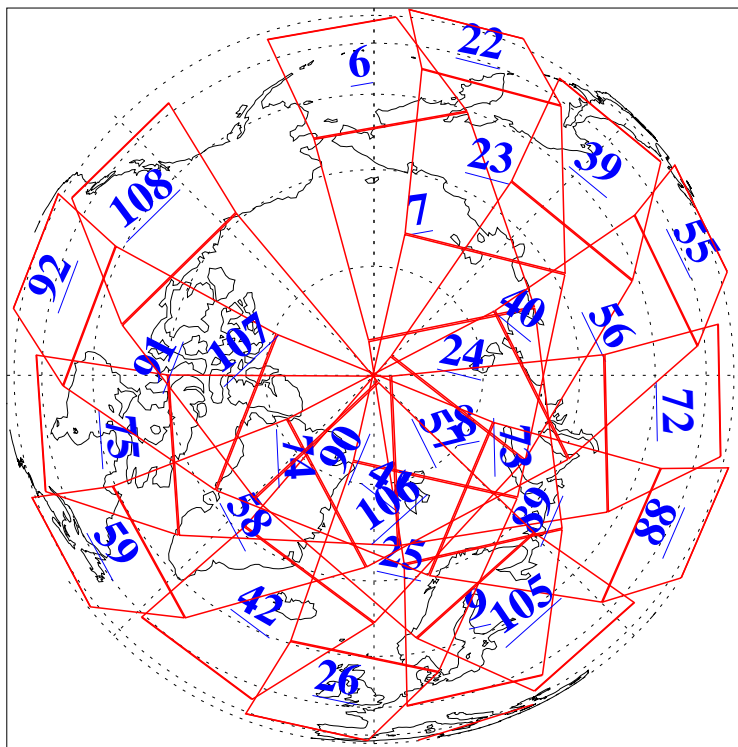

L1B Availability
AMSU Granules: 240
HSB Granules: 0
AIRS Granules: 240

26 Apr 2004
DoY 117
Aqua Day 723
Granules: 1 to 120

Granules: 121 to 240

Legend: AMSU Available, HSB Available, AIRS Available

L1B Availability
AMSU Granules: 240
HSB Granules: 0
AIRS Granules: 240

26 Apr 2004
DoY 117
Aqua Day 723

Ascending Granules

Descending Granules

Legend: AMSU Available, HSB Available, AIRS Available

L1B Availability
 AMSU Granules: 240
 HSB Granules: 0
 AIRS Granules: 240

26 Apr 2004
 DoY 117
 Aqua Day 723

Northern Hemisphere Granules

Southern Hemisphere Granules

Legend: AMSU Available, HSB Available, AIRS Available