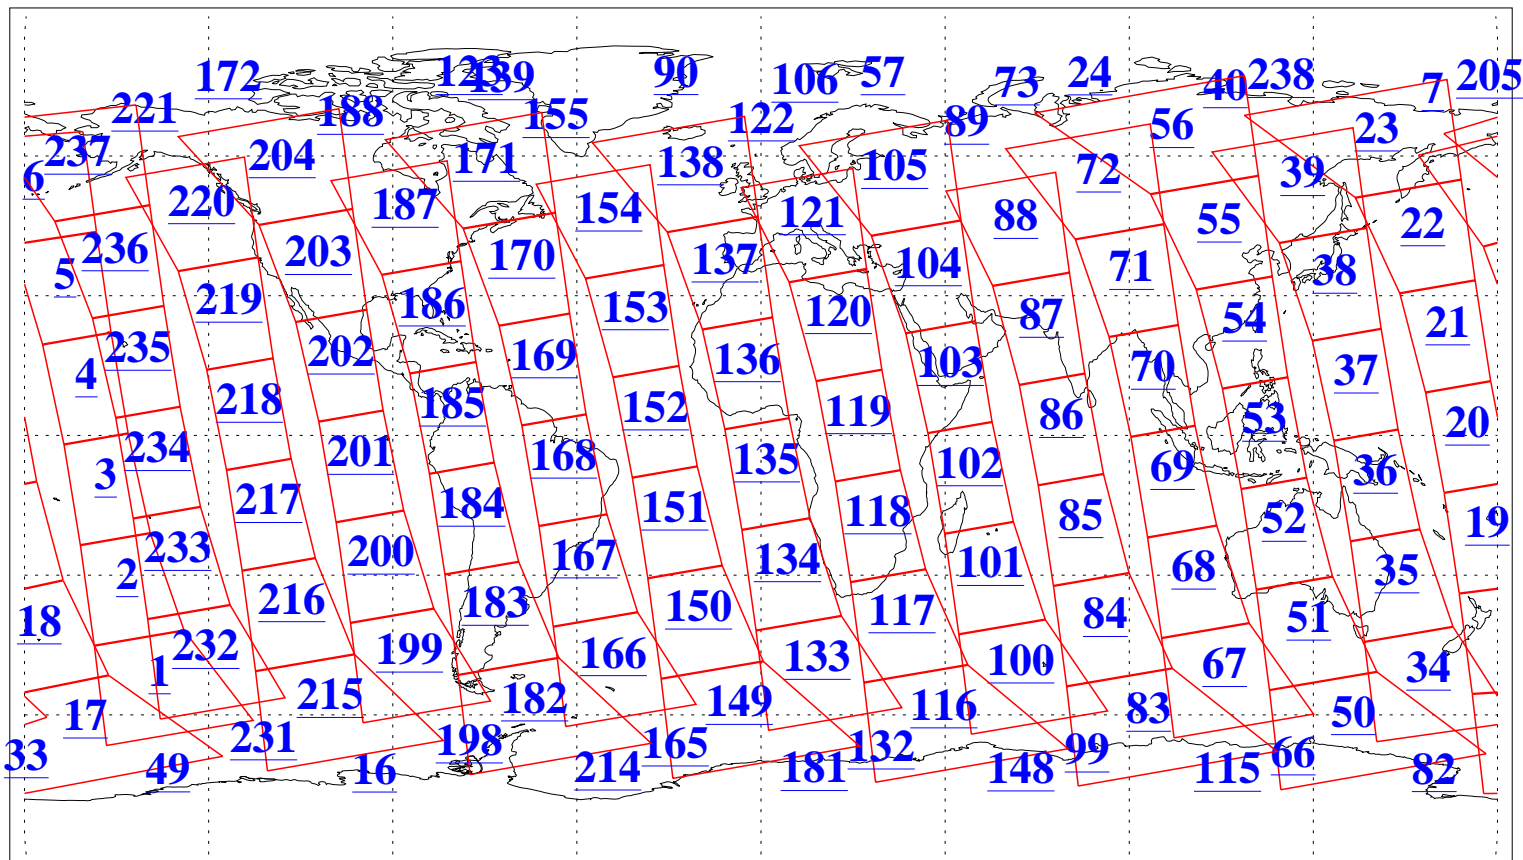

L1B Availability
AMSU Granules: 240
HSB Granules: 0
AIRS Granules: 240

26 Apr 2004
DoY 117
Aqua Day 723
Granules: 1 to 120

Granules: 121 to 240

Legend: AMSU Available, HSB Available, AIRS Available

L1B Availability
AMSU Granules: 240
HSB Granules: 0
AIRS Granules: 240

26 Apr 2004
DoY 117
Aqua Day 723

Ascending Granules

Descending Granules

Legend: AMSU Available, HSB Available, AIRS Available

L1B Availability
 AMSU Granules: 240
 HSB Granules: 0
 AIRS Granules: 240

26 Apr 2004
 DoY 117
 Aqua Day 723

Northern Hemisphere Granules

Southern Hemisphere Granules

Legend: AMSU Available, HSB Available, AIRS Available