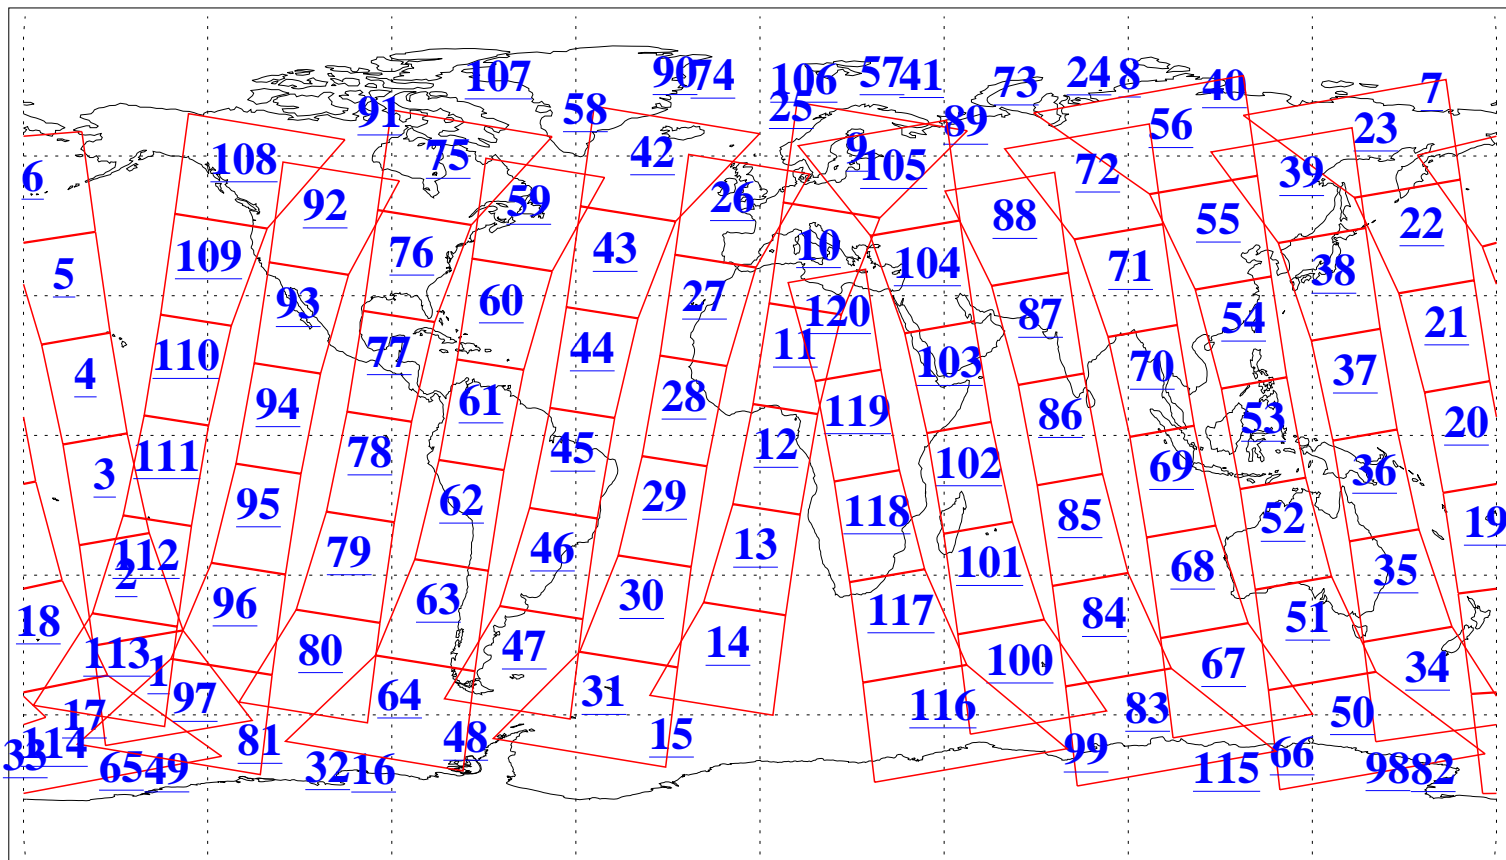

L1B Availability
AMSU Granules: 240
HSB Granules: 0
AIRS Granules: 240

26 Apr 2004
DoY 117
Aqua Day 723
Granules: 1 to 120

Granules: 121 to 240

Legend: AMSU Available, HSB Available, AIRS Available

L1B Availability
AMSU Granules: 240
HSB Granules: 0
AIRS Granules: 240

26 Apr 2004
DoY 117
Aqua Day 723

Ascending Granules

Descending Granules

Legend: AMSU Available, HSB Available, AIRS Available

L1B Availability
 AMSU Granules: 240
 HSB Granules: 0
 AIRS Granules: 240

26 Apr 2004
 DoY 117
 Aqua Day 723

Northern Hemisphere Granules

Southern Hemisphere Granules

Legend: AMSU Available, HSB Available, AIRS Available