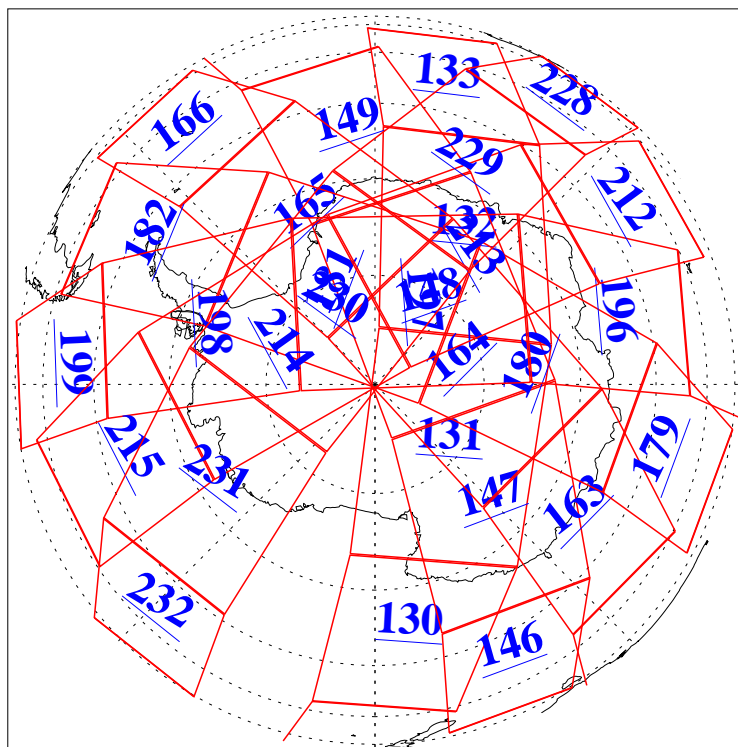

L1B Availability
AMSU Granules: 240
HSB Granules: 0
AIRS Granules: 240

26 Apr 2004
DoY 117
Aqua Day 723
Granules: 1 to 120

Granules: 121 to 240

Legend: AMSU Available, HSB Available, AIRS Available

L1B Availability
AMSU Granules: 240
HSB Granules: 0
AIRS Granules: 240

26 Apr 2004
DoY 117
Aqua Day 723

Ascending Granules

Descending Granules

Legend: AMSU Available, HSB Available, AIRS Available

L1B Availability
 AMSU Granules: 240
 HSB Granules: 0
 AIRS Granules: 240

26 Apr 2004
 DoY 117
 Aqua Day 723

Northern Hemisphere Granules

Southern Hemisphere Granules

Legend: AMSU Available, HSB Available, AIRS Available