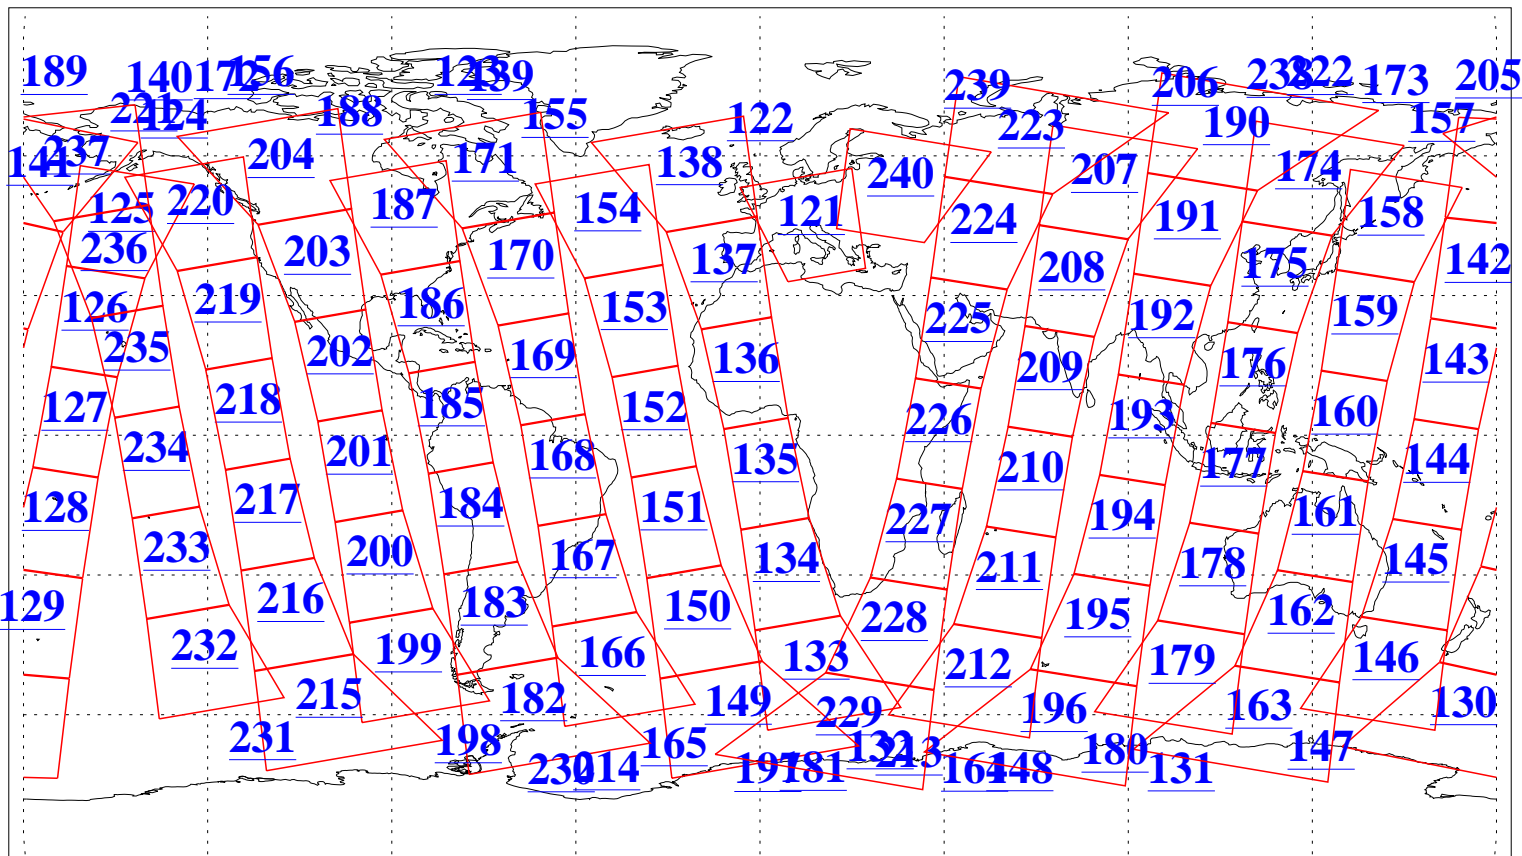

L1B Availability
AMSU Granules: 240
HSB Granules: 0
AIRS Granules: 240

26 Apr 2004
DoY 117
Aqua Day 723
Granules: 1 to 120

Granules: 121 to 240

Legend: AMSU Available, HSB Available, AIRS Available

L1B Availability
AMSU Granules: 240
HSB Granules: 0
AIRS Granules: 240

26 Apr 2004
DoY 117
Aqua Day 723

Ascending Granules

Descending Granules

Legend: AMSU Available, HSB Available, AIRS Available

L1B Availability
 AMSU Granules: 240
 HSB Granules: 0
 AIRS Granules: 240

26 Apr 2004
 DoY 117
 Aqua Day 723