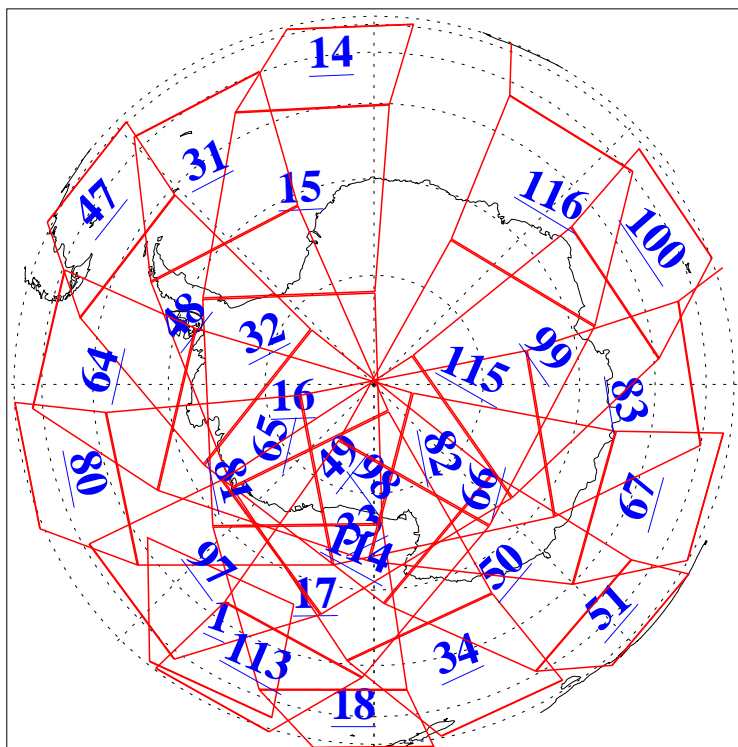

L1B Availability
AMSU Granules: 240
HSB Granules: 0
AIRS Granules: 240

26 Apr 2004
DoY 117
Aqua Day 723
Granules: 1 to 120

Granules: 121 to 240

Legend: AMSU Available, HSB Available, AIRS Available

L1B Availability
AMSU Granules: 240
HSB Granules: 0
AIRS Granules: 240

26 Apr 2004
DoY 117
Aqua Day 723

Ascending Granules

Descending Granules

Legend: AMSU Available, HSB Available, AIRS Available

L1B Availability
 AMSU Granules: 240
 HSB Granules: 0
 AIRS Granules: 240

26 Apr 2004
 DoY 117
 Aqua Day 723

Northern Hemisphere Granules

Southern Hemisphere Granules

Legend: AMSU Available, HSB Available, AIRS Available