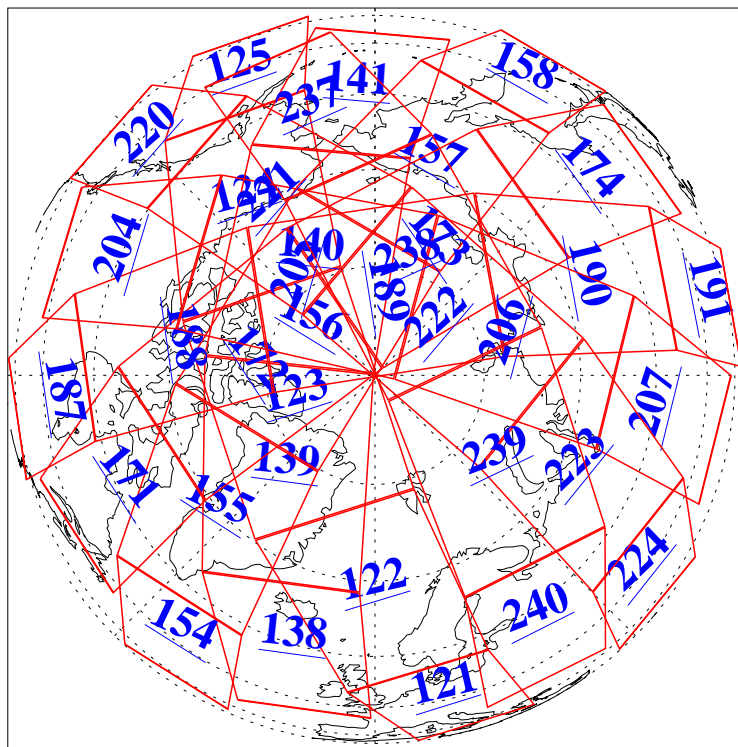

L1B Availability
AMSU Granules: 240
HSB Granules: 0
AIRS Granules: 240

26 Apr 2004
DoY 117
Aqua Day 723
Granules: 1 to 120

Granules: 121 to 240

Legend: AMSU Available, HSB Available, AIRS Available

L1B Availability
AMSU Granules: 240
HSB Granules: 0
AIRS Granules: 240

26 Apr 2004
DoY 117
Aqua Day 723

Ascending Granules

Descending Granules

Legend: AMSU Available, HSB Available, AIRS Available

L1B Availability
 AMSU Granules: 240
 HSB Granules: 0
 AIRS Granules: 240

26 Apr 2004
 DoY 117
 Aqua Day 723

Northern Hemisphere Granules

Southern Hemisphere Granules

Legend: AMSU Available, HSB Available, AIRS Available