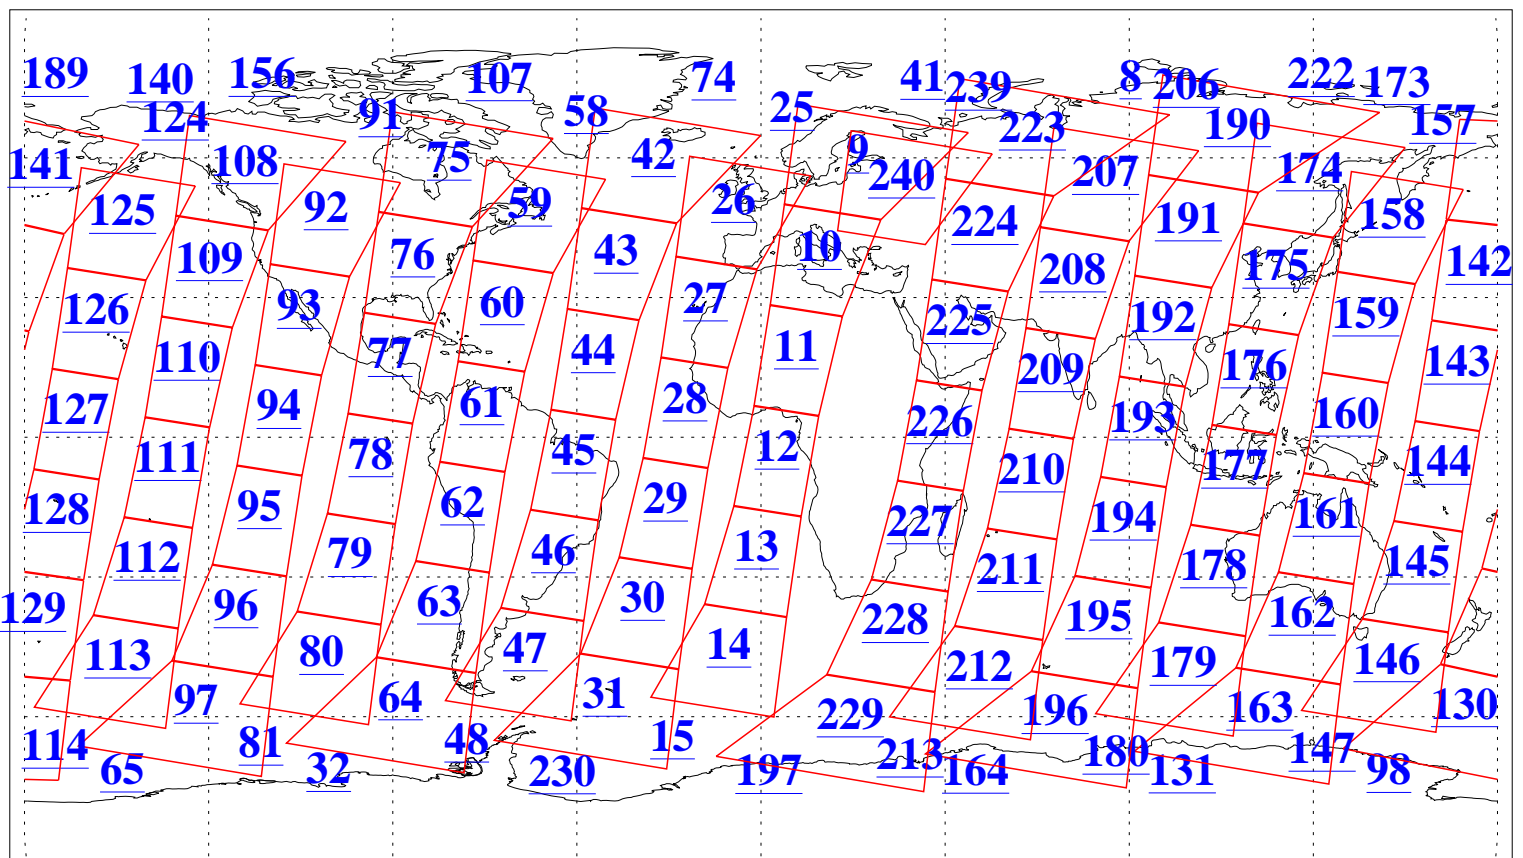

L1B Availability
AMSU Granules: 240
HSB Granules: 0
AIRS Granules: 240

26 Apr 2004
DoY 117
Aqua Day 723
Granules: 1 to 120

Granules: 121 to 240

Legend: AMSU Available, HSB Available, AIRS Available

L1B Availability
AMSU Granules: 240
HSB Granules: 0
AIRS Granules: 240

26 Apr 2004
DoY 117
Aqua Day 723

Ascending Granules

Descending Granules

Legend: AMSU Available, HSB Available, AIRS Available

L1B Availability
 AMSU Granules: 240
 HSB Granules: 0
 AIRS Granules: 240

26 Apr 2004
 DoY 117
 Aqua Day 723

Northern Hemisphere Granules

Southern Hemisphere Granules

Legend: AMSU Available, HSB Available, AIRS Available