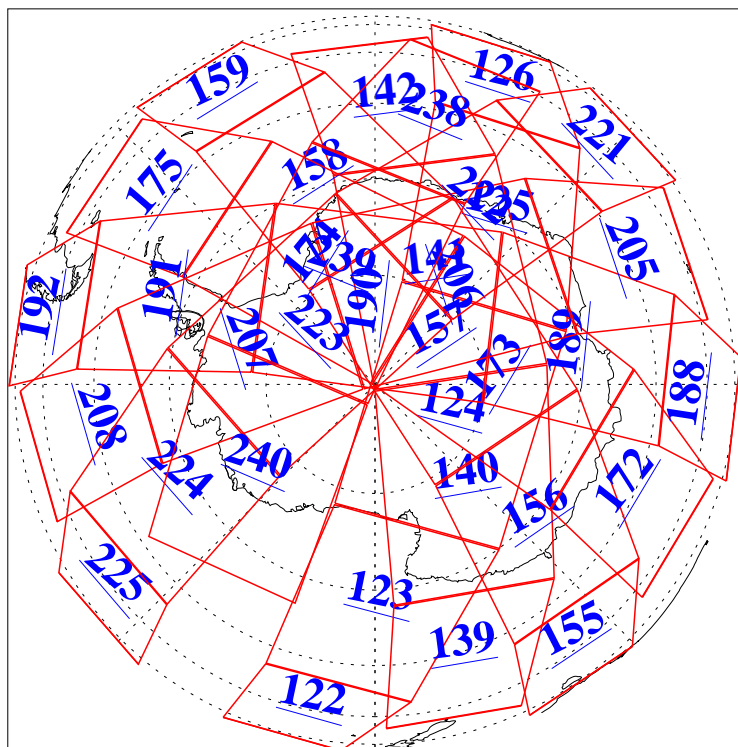

L1B Availability
AMSU Granules: 240
HSB Granules: 0
AIRS Granules: 240

25 Apr 2004
DoY 116
Aqua Day 722
Granules: 1 to 120

Granules: 121 to 240

Legend: AMSU Available, HSB Available, AIRS Available

L1B Availability
AMSU Granules: 240
HSB Granules: 0
AIRS Granules: 240

25 Apr 2004
DoY 116
Aqua Day 722

Ascending Granules

Descending Granules

Legend: AMSU Available, HSB Available, AIRS Available

L1B Availability
 AMSU Granules: 240
 HSB Granules: 0
 AIRS Granules: 240

25 Apr 2004
 DoY 116
 Aqua Day 722

Northern Hemisphere Granules

Southern Hemisphere Granules

Legend: AMSU Available, HSB Available, AIRS Available