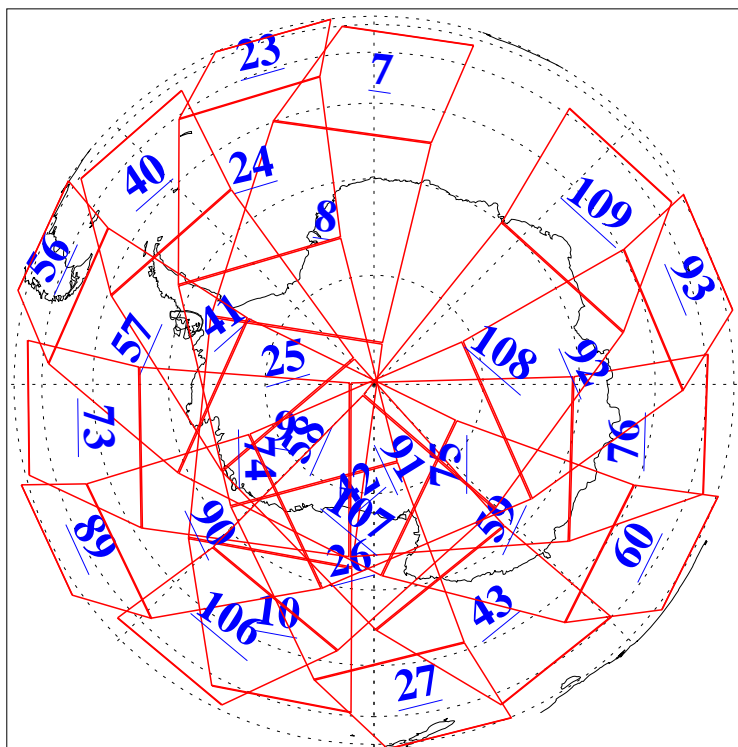

L1B Availability
AMSU Granules: 240
HSB Granules: 0
AIRS Granules: 240

25 Apr 2004
DoY 116
Aqua Day 722
Granules: 1 to 120

Granules: 121 to 240

Legend: AMSU Available, HSB Available, AIRS Available

L1B Availability
AMSU Granules: 240
HSB Granules: 0
AIRS Granules: 240

25 Apr 2004
DoY 116
Aqua Day 722

Ascending Granules

Descending Granules

Legend: AMSU Available, HSB Available, AIRS Available

L1B Availability
 AMSU Granules: 240
 HSB Granules: 0
 AIRS Granules: 240

25 Apr 2004
 DoY 116
 Aqua Day 722

Northern Hemisphere Granules

Southern Hemisphere Granules

Legend: AMSU Available, HSB Available, AIRS Available