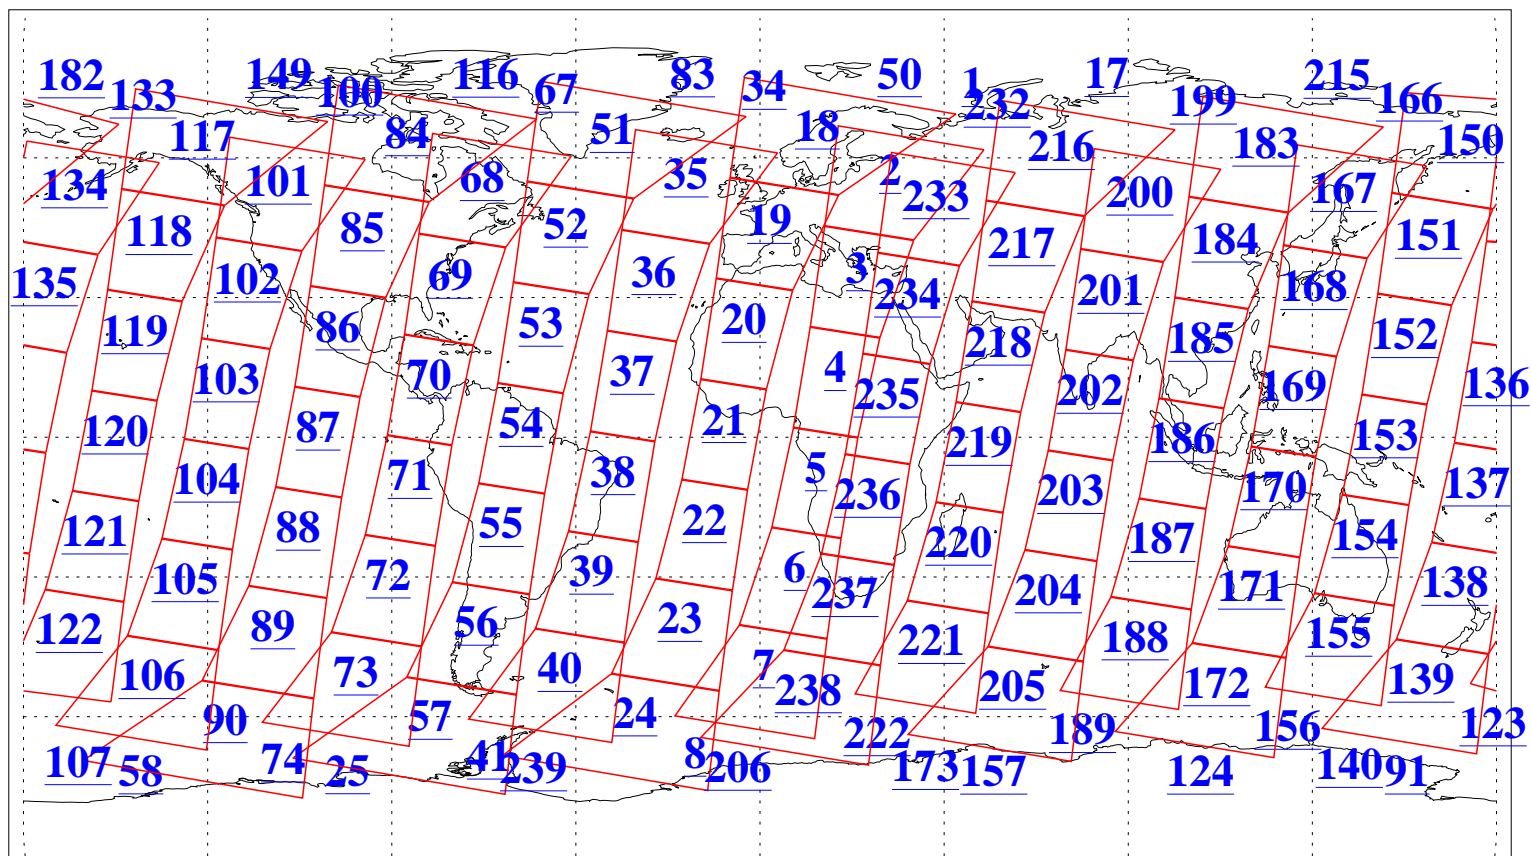

L1B Availability
AMSU Granules: 240
HSB Granules: 0
AIRS Granules: 240

25 Apr 2004
DoY 116
Aqua Day 722
Granules: 1 to 120

Granules: 121 to 240

Legend: AMSU Available, HSB Available, AIRS Available

L1B Availability
AMSU Granules: 240
HSB Granules: 0
AIRS Granules: 240

25 Apr 2004
DoY 116
Aqua Day 722

Ascending Granules

Descending Granules

Legend: AMSU Available, HSB Available, AIRS Available

L1B Availability
 AMSU Granules: 240
 HSB Granules: 0
 AIRS Granules: 240

25 Apr 2004
 DoY 116
 Aqua Day 722

Northern Hemisphere Granules

Southern Hemisphere Granules

Legend: AMSU Available, HSB Available, AIRS Available