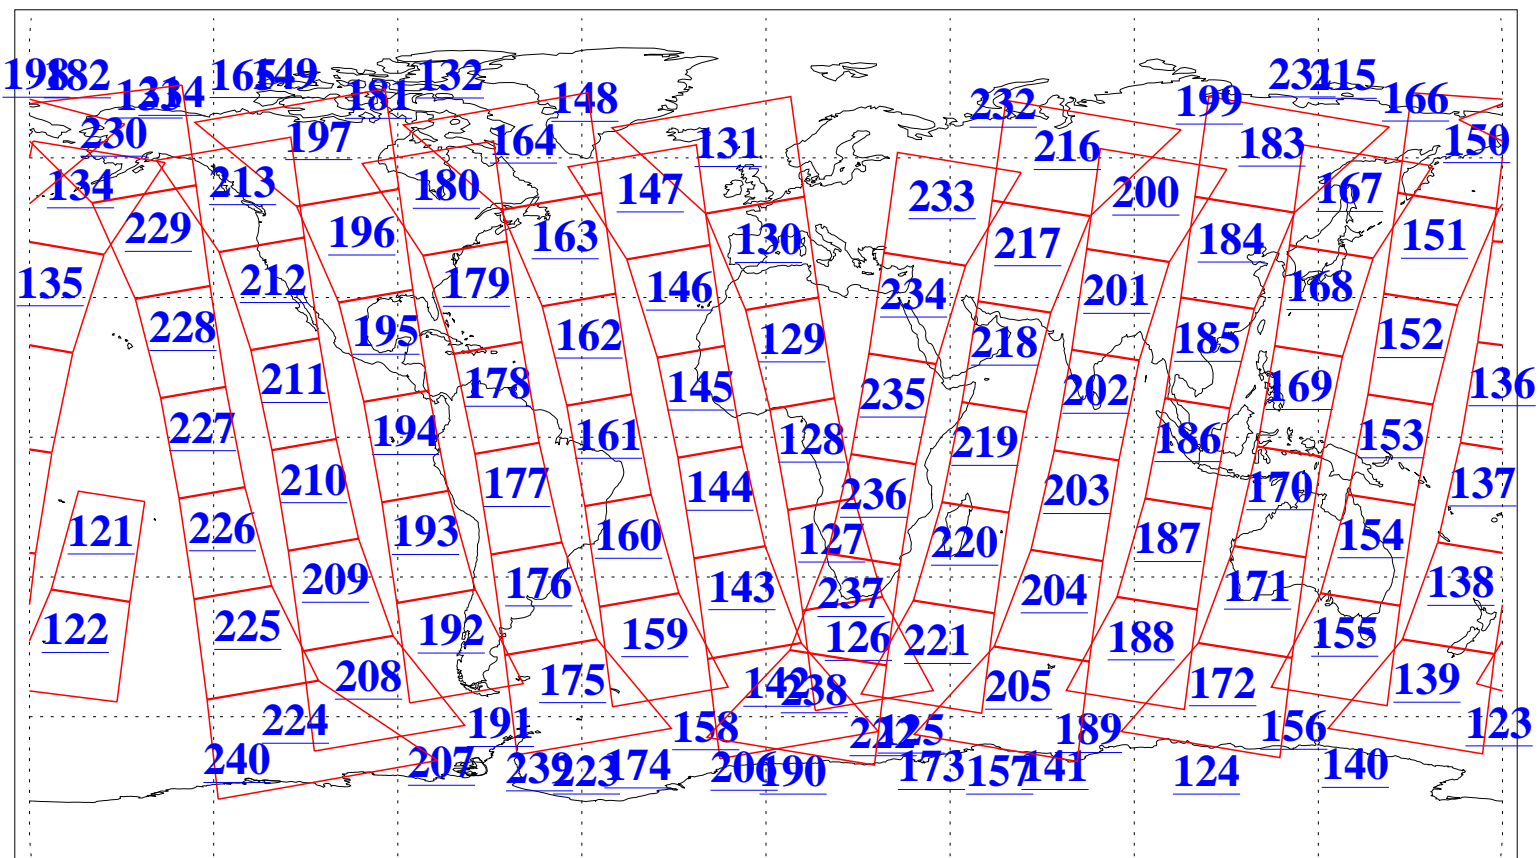

L1B Availability
AMSU Granules: 240
HSB Granules: 0
AIRS Granules: 240

25 Apr 2004
DoY 116
Aqua Day 722
Granules: 1 to 120

Granules: 121 to 240

Legend: AMSU Available, HSB Available, AIRS Available

L1B Availability
AMSU Granules: 240
HSB Granules: 0
AIRS Granules: 240

25 Apr 2004
DoY 116
Aqua Day 722

Ascending Granules

Descending Granules

Legend: AMSU Available, HSB Available, AIRS Available

L1B Availability
 AMSU Granules: 240
 HSB Granules: 0
 AIRS Granules: 240

25 Apr 2004
 DoY 116
 Aqua Day 722