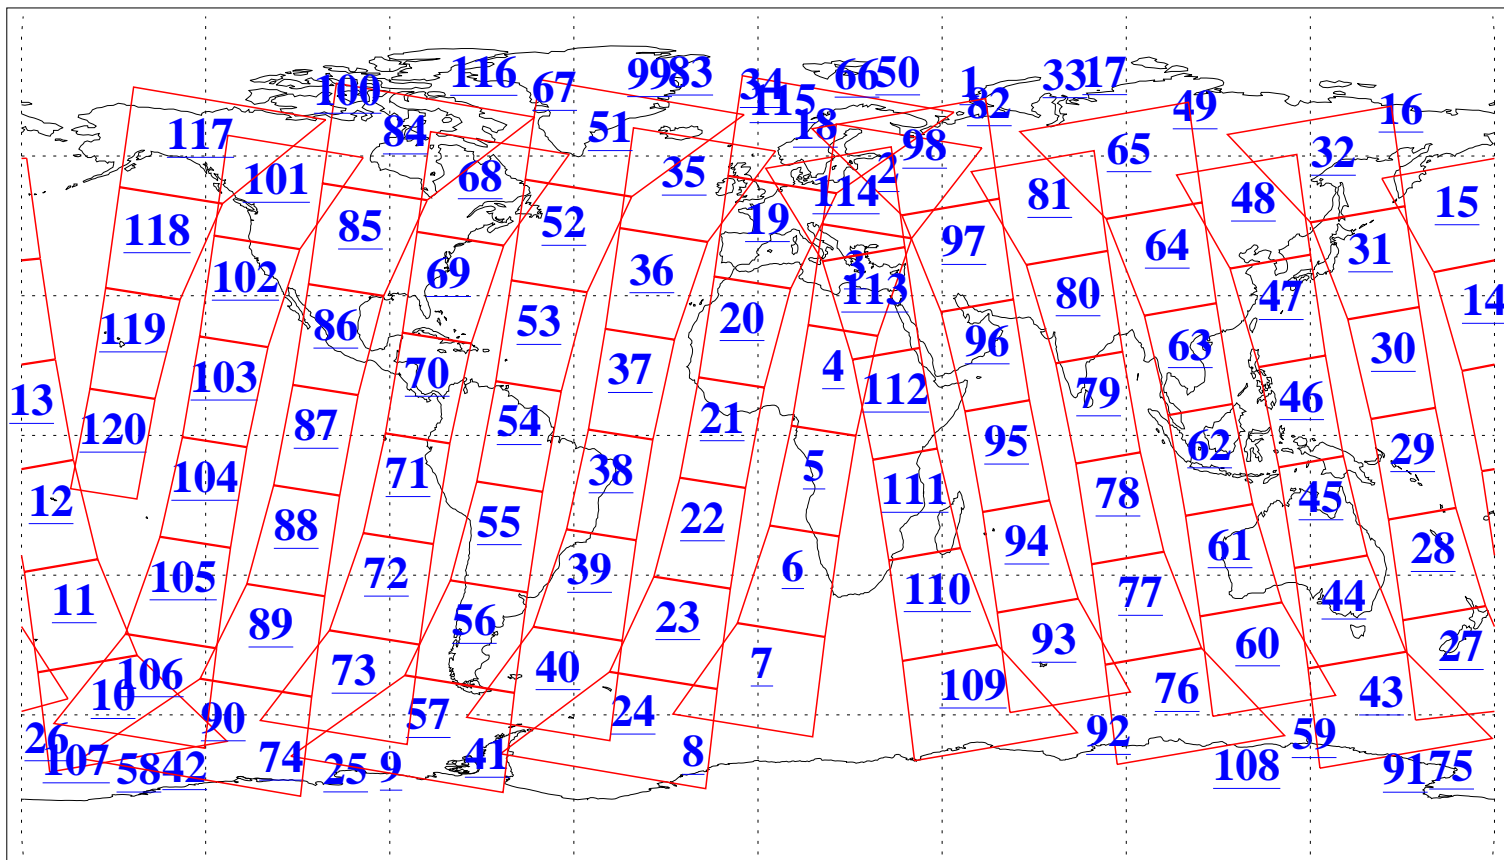

L1B Availability
AMSU Granules: 240
HSB Granules: 0
AIRS Granules: 240

25 Apr 2004
DoY 116
Aqua Day 722
Granules: 1 to 120

Granules: 121 to 240

Legend: AMSU Available, HSB Available, AIRS Available

L1B Availability
AMSU Granules: 240
HSB Granules: 0
AIRS Granules: 240

25 Apr 2004
DoY 116
Aqua Day 722

Ascending Granules

Descending Granules

Legend: AMSU Available, HSB Available, AIRS Available

L1B Availability
 AMSU Granules: 240
 HSB Granules: 0
 AIRS Granules: 240

25 Apr 2004
 DoY 116
 Aqua Day 722

Northern Hemisphere Granules

Southern Hemisphere Granules

Legend: AMSU Available, HSB Available, AIRS Available