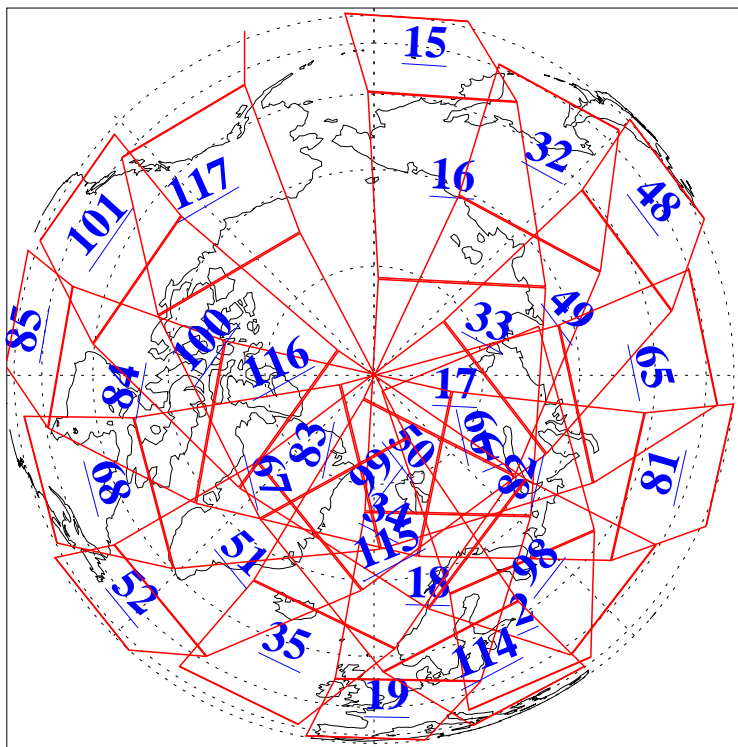

L1B Availability
AMSU Granules: 240
HSB Granules: 0
AIRS Granules: 240

25 Apr 2004
DoY 116
Aqua Day 722
Granules: 1 to 120

Granules: 121 to 240

Legend: AMSU Available, HSB Available, AIRS Available

L1B Availability
AMSU Granules: 240
HSB Granules: 0
AIRS Granules: 240

25 Apr 2004
DoY 116
Aqua Day 722

Ascending Granules

Descending Granules

Legend: AMSU Available, HSB Available, AIRS Available

L1B Availability
 AMSU Granules: 240
 HSB Granules: 0
 AIRS Granules: 240

25 Apr 2004
 DoY 116
 Aqua Day 722

Northern Hemisphere Granules

Southern Hemisphere Granules

Legend: AMSU Available, HSB Available, AIRS Available