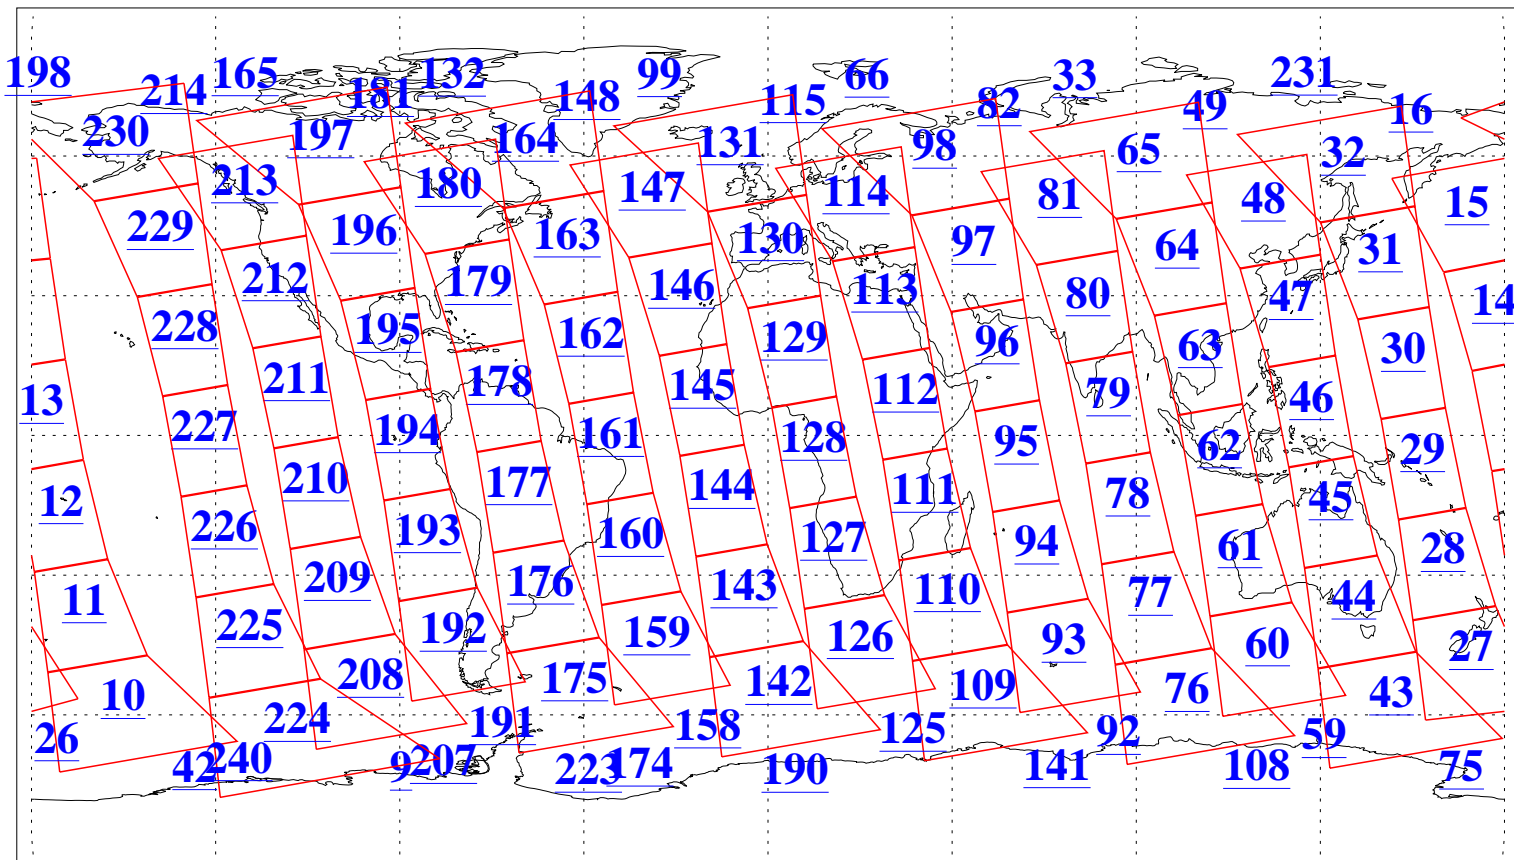

L1B Availability
AMSU Granules: 240
HSB Granules: 0
AIRS Granules: 240

25 Apr 2004
DoY 116
Aqua Day 722
Granules: 1 to 120

Granules: 121 to 240

Legend: AMSU Available, HSB Available, AIRS Available

L1B Availability
AMSU Granules: 240
HSB Granules: 0
AIRS Granules: 240

25 Apr 2004
DoY 116
Aqua Day 722

Ascending Granules

Descending Granules

Legend: AMSU Available, HSB Available, AIRS Available

L1B Availability
 AMSU Granules: 240
 HSB Granules: 0
 AIRS Granules: 240

25 Apr 2004
 DoY 116
 Aqua Day 722

Northern Hemisphere Granules

Southern Hemisphere Granules

Legend: AMSU Available, HSB Available, AIRS Available