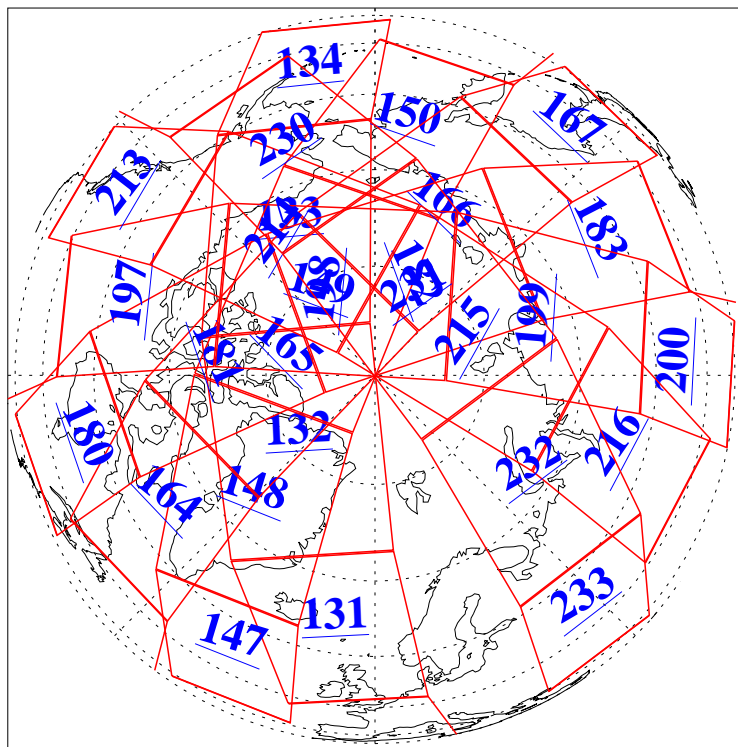

L1B Availability
AMSU Granules: 240
HSB Granules: 0
AIRS Granules: 240

25 Apr 2004
DoY 116
Aqua Day 722
Granules: 1 to 120

Granules: 121 to 240

Legend: AMSU Available, HSB Available, AIRS Available

L1B Availability
AMSU Granules: 240
HSB Granules: 0
AIRS Granules: 240

25 Apr 2004
DoY 116
Aqua Day 722

Ascending Granules

Descending Granules

Legend: AMSU Available, HSB Available, AIRS Available

L1B Availability
 AMSU Granules: 240
 HSB Granules: 0
 AIRS Granules: 240

25 Apr 2004
 DoY 116
 Aqua Day 722

Northern Hemisphere Granules

Southern Hemisphere Granules

Legend: AMSU Available, HSB Available, AIRS Available