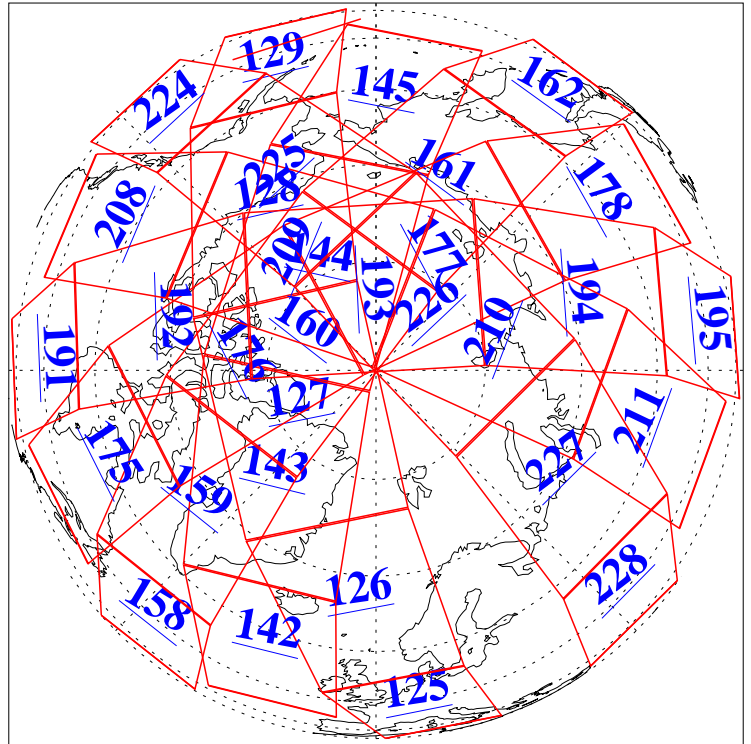

L1B Availability
AMSU Granules: 240
HSB Granules: 0
AIRS Granules: 240

22 Apr 2004
DoY 113
Aqua Day 719
Granules: 1 to 120

Granules: 121 to 240

Legend: AMSU Available, HSB Available, AIRS Available

L1B Availability
AMSU Granules: 240
HSB Granules: 0
AIRS Granules: 240

22 Apr 2004
DoY 113
Aqua Day 719

Ascending Granules

Descending Granules

Legend: AMSU Available, HSB Available, AIRS Available

L1B Availability
 AMSU Granules: 240
 HSB Granules: 0
 AIRS Granules: 240

22 Apr 2004
 DoY 113
 Aqua Day 719

Northern Hemisphere Granules

Southern Hemisphere Granules

Legend: AMSU Available, ~~HSB Available~~, AIRS Available