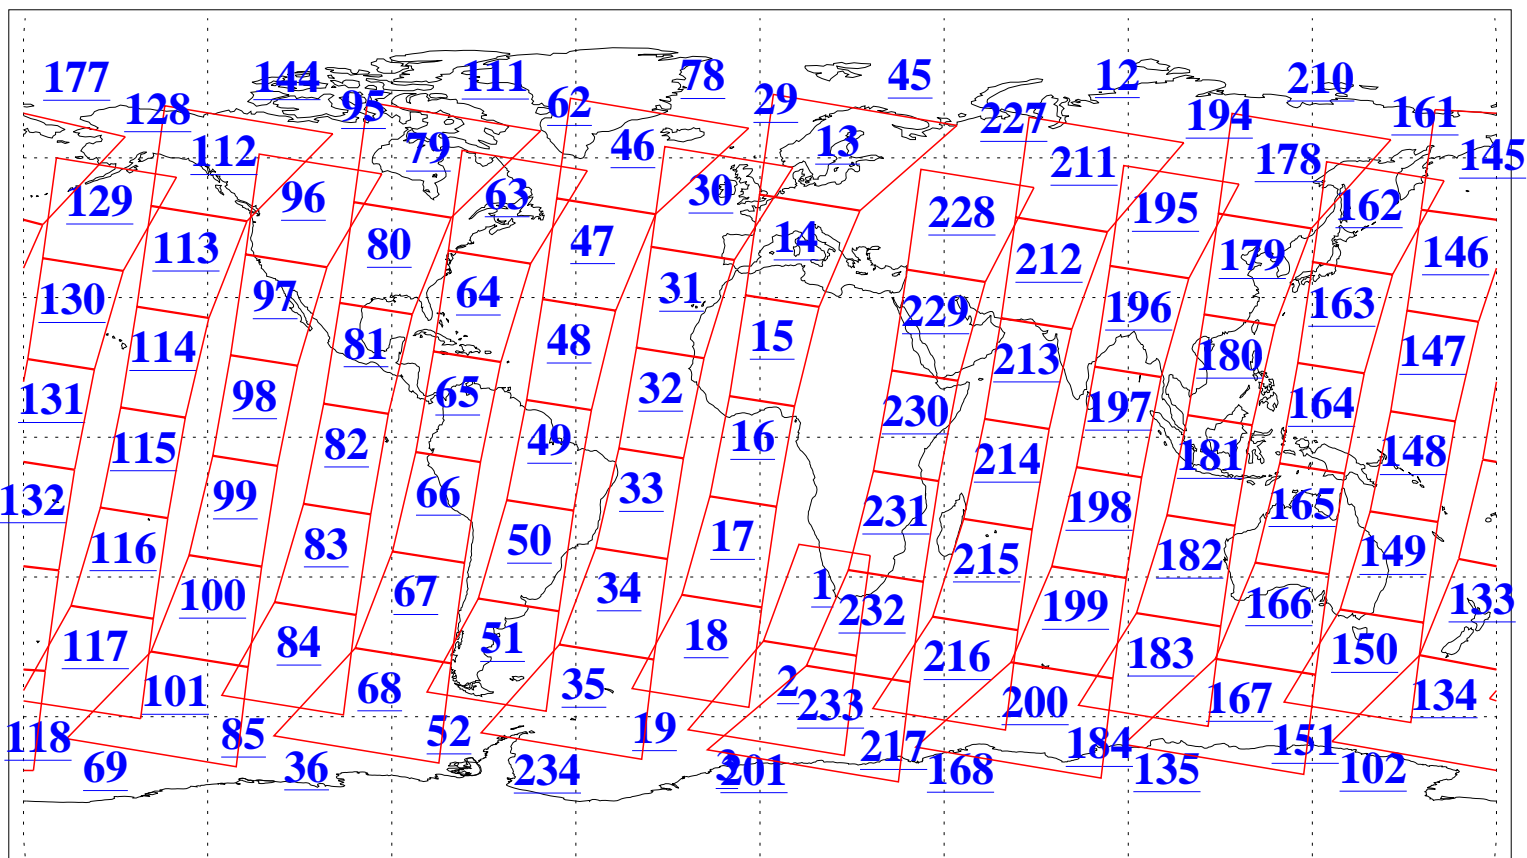

L1B Availability
AMSU Granules: 240
HSB Granules: 0
AIRS Granules: 240

22 Apr 2004
DoY 113
Aqua Day 719
Granules: 1 to 120

Granules: 121 to 240

Legend: AMSU Available, HSB Available, AIRS Available

L1B Availability
AMSU Granules: 240
HSB Granules: 0
AIRS Granules: 240

22 Apr 2004
DoY 113
Aqua Day 719

Ascending Granules

Descending Granules

Legend: AMSU Available, HSB Available, AIRS Available

L1B Availability
 AMSU Granules: 240
 HSB Granules: 0
 AIRS Granules: 240

22 Apr 2004
 DoY 113
 Aqua Day 719

Northern Hemisphere Granules

Southern Hemisphere Granules

Legend: AMSU Available, ~~HSB Available~~, AIRS Available