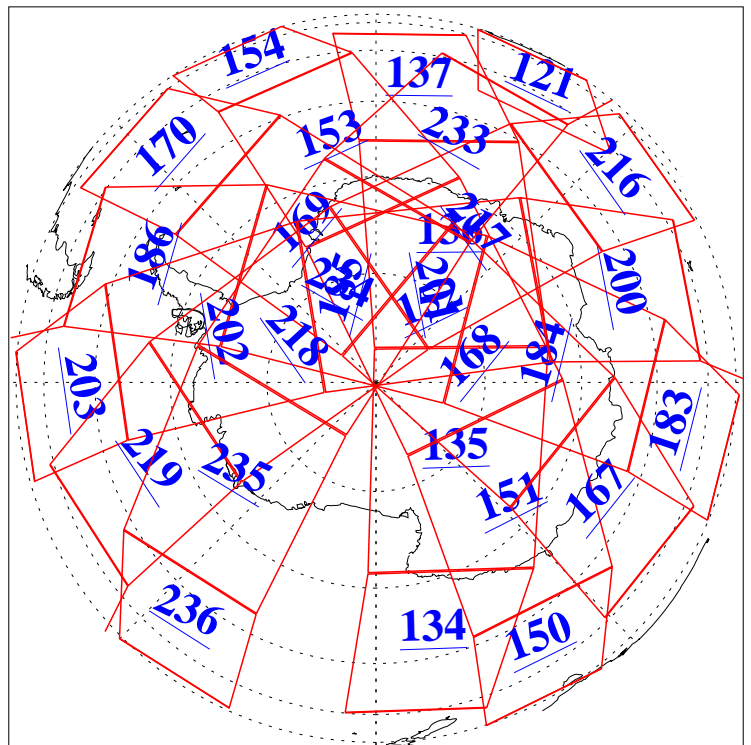

L1B Availability
AMSU Granules: 240
HSB Granules: 0
AIRS Granules: 240

22 Apr 2004
DoY 113
Aqua Day 719
Granules: 1 to 120

Granules: 121 to 240

Legend: AMSU Available, HSB Available, AIRS Available

L1B Availability
AMSU Granules: 240
HSB Granules: 0
AIRS Granules: 240

22 Apr 2004
DoY 113
Aqua Day 719

Ascending Granules

Descending Granules

Legend: AMSU Available, HSB Available, AIRS Available

L1B Availability
 AMSU Granules: 240
 HSB Granules: 0
 AIRS Granules: 240

22 Apr 2004
 DoY 113
 Aqua Day 719

Northern Hemisphere Granules

Southern Hemisphere Granules

Legend: AMSU Available, ~~HSB Available~~, AIRS Available