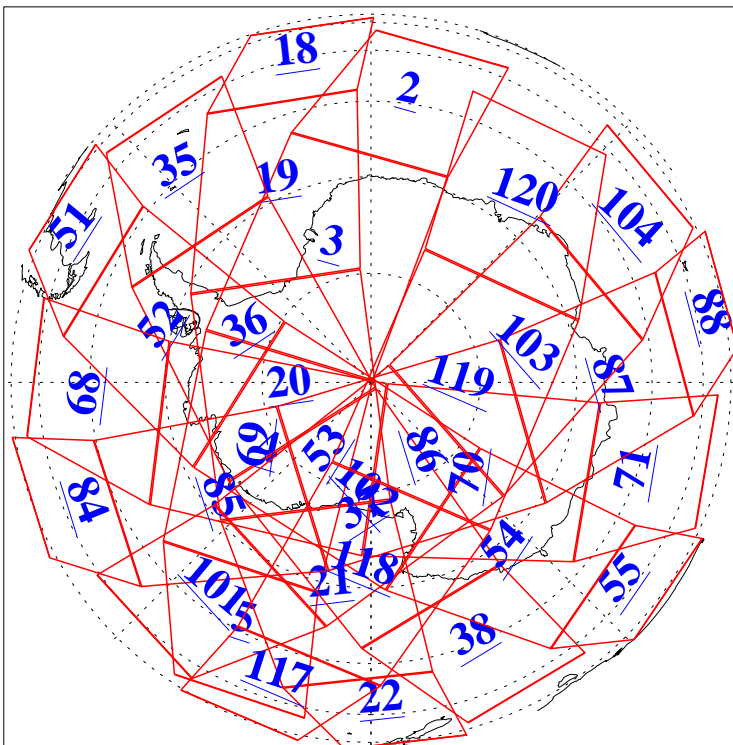

L1B Availability
AMSU Granules: 240
HSB Granules: 0
AIRS Granules: 240

22 Apr 2004
DoY 113
Aqua Day 719
Granules: 1 to 120

Granules: 121 to 240

Legend: AMSU Available, HSB Available, AIRS Available

L1B Availability
AMSU Granules: 240
HSB Granules: 0
AIRS Granules: 240

22 Apr 2004
DoY 113
Aqua Day 719

Ascending Granules

Descending Granules

Legend: AMSU Available, HSB Available, AIRS Available

L1B Availability
 AMSU Granules: 240
 HSB Granules: 0
 AIRS Granules: 240

22 Apr 2004
 DoY 113
 Aqua Day 719

Northern Hemisphere Granules

Southern Hemisphere Granules

Legend: AMSU Available, ~~HSB Available~~, AIRS Available