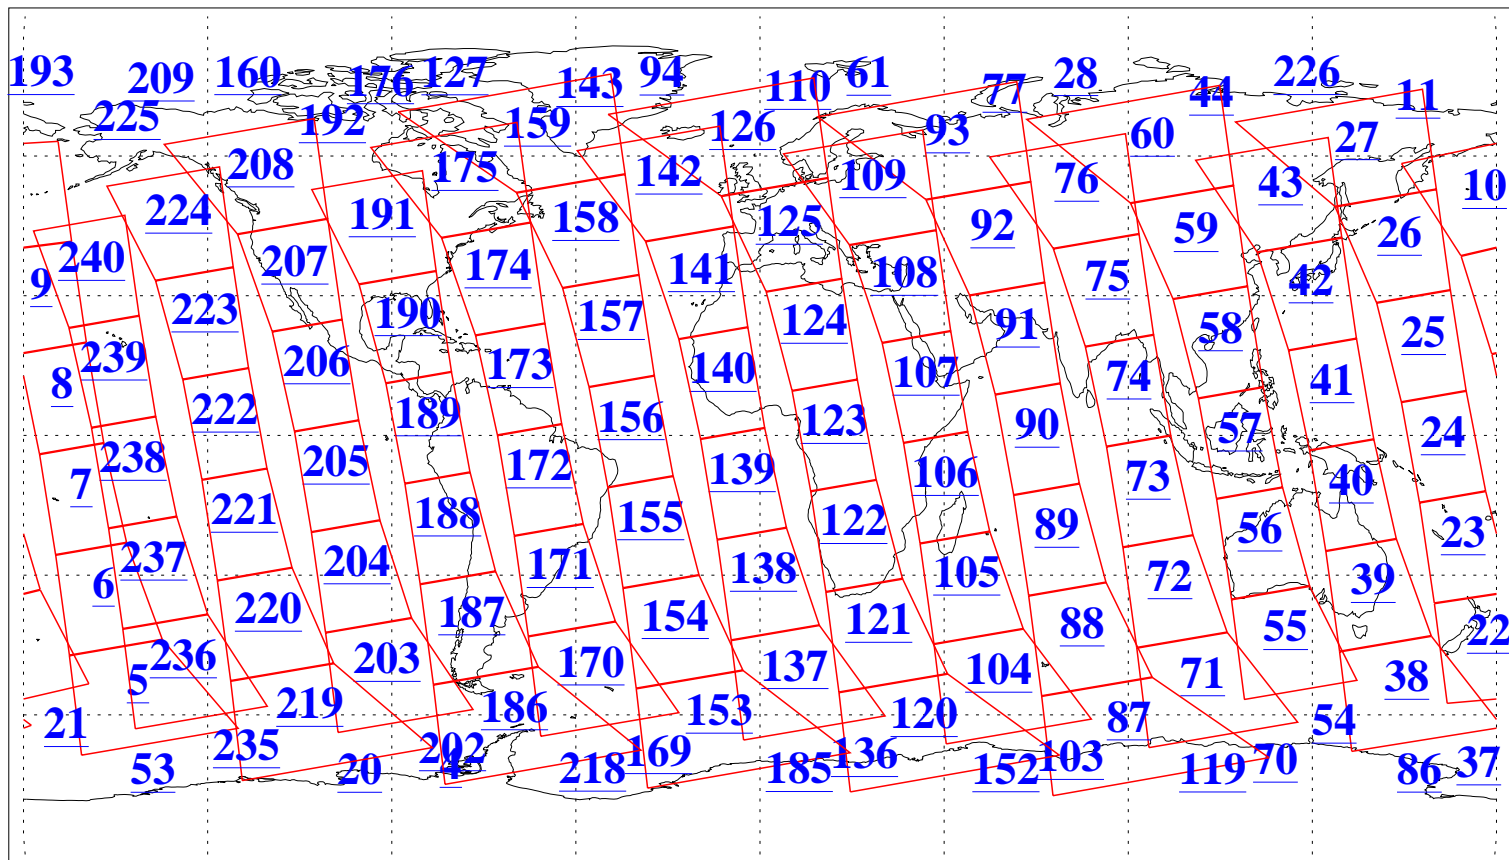

L1B Availability
AMSU Granules: 240
HSB Granules: 0
AIRS Granules: 240

22 Apr 2004
DoY 113
Aqua Day 719
Granules: 1 to 120

Granules: 121 to 240

Legend: AMSU Available, HSB Available, AIRS Available

L1B Availability
AMSU Granules: 240
HSB Granules: 0
AIRS Granules: 240

22 Apr 2004
DoY 113
Aqua Day 719

Ascending Granules

Descending Granules

Legend: AMSU Available, HSB Available, AIRS Available

L1B Availability
 AMSU Granules: 240
 HSB Granules: 0
 AIRS Granules: 240

22 Apr 2004
 DoY 113
 Aqua Day 719

Northern Hemisphere Granules

Southern Hemisphere Granules

Legend: AMSU Available, ~~HSB Available~~, AIRS Available