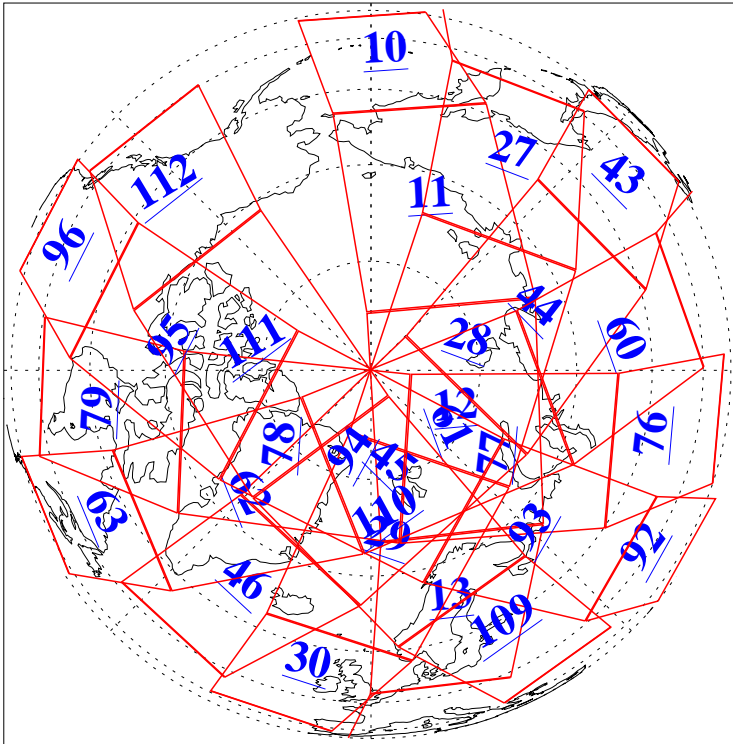

L1B Availability
AMSU Granules: 240
HSB Granules: 0
AIRS Granules: 240

22 Apr 2004
DoY 113
Aqua Day 719
Granules: 1 to 120

Granules: 121 to 240

Legend: AMSU Available, HSB Available, AIRS Available

L1B Availability
AMSU Granules: 240
HSB Granules: 0
AIRS Granules: 240

22 Apr 2004
DoY 113
Aqua Day 719

Ascending Granules

Descending Granules

Legend: AMSU Available, HSB Available, AIRS Available

L1B Availability
 AMSU Granules: 240
 HSB Granules: 0
 AIRS Granules: 240

22 Apr 2004
 DoY 113
 Aqua Day 719

Northern Hemisphere Granules

Southern Hemisphere Granules

Legend: AMSU Available, ~~HSB Available~~, AIRS Available