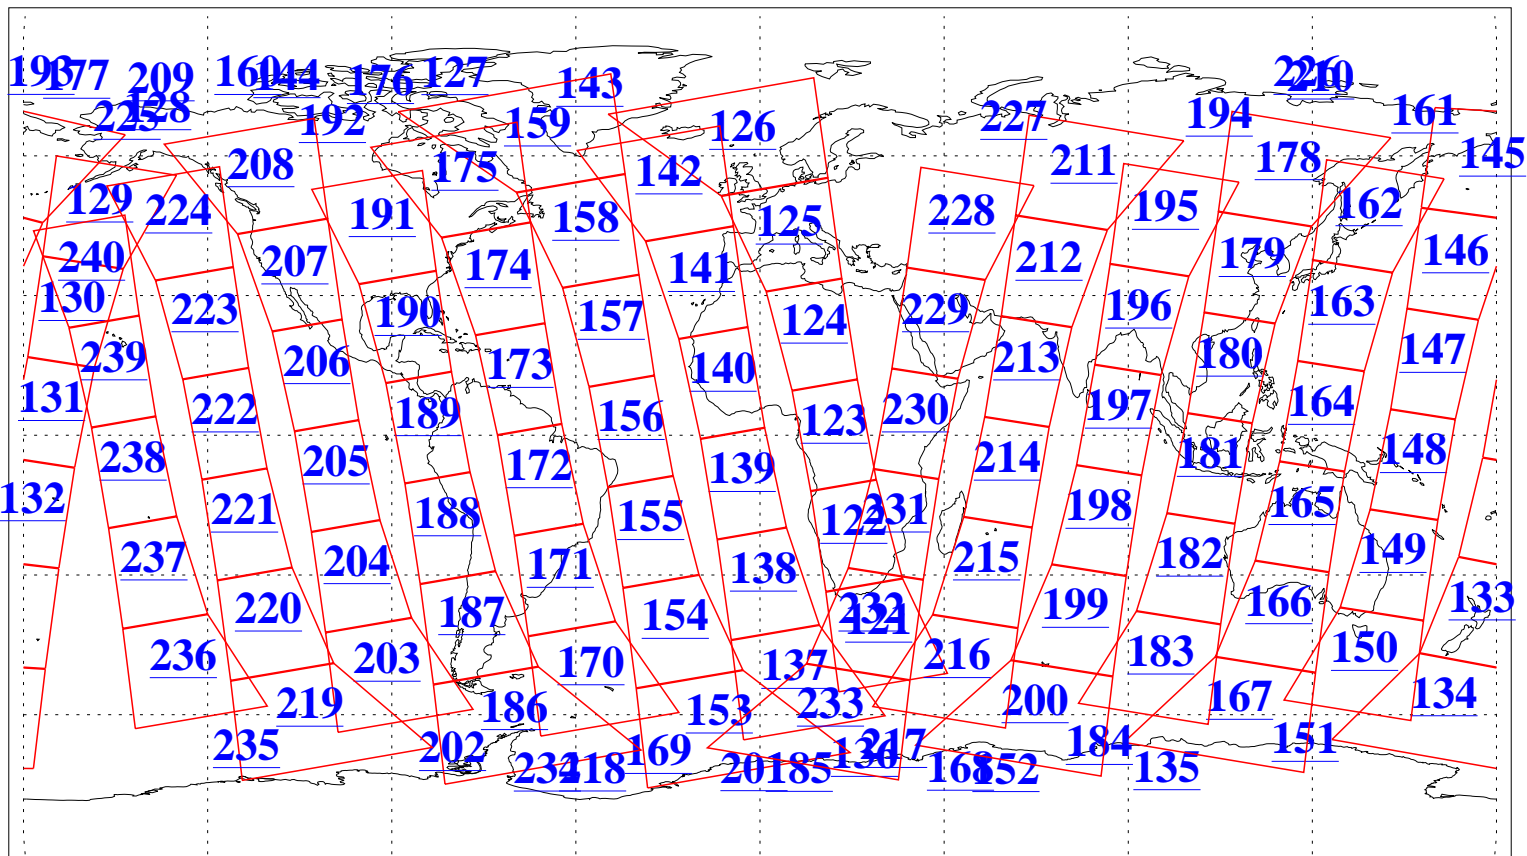

L1B Availability
AMSU Granules: 240
HSB Granules: 0
AIRS Granules: 240

22 Apr 2004
DoY 113
Aqua Day 719
Granules: 1 to 120

Granules: 121 to 240

Legend: AMSU Available, HSB Available, AIRS Available

L1B Availability
AMSU Granules: 240
HSB Granules: 0
AIRS Granules: 240

22 Apr 2004
DoY 113
Aqua Day 719

Ascending Granules

Descending Granules

Legend: AMSU Available, HSB Available, AIRS Available

L1B Availability
 AMSU Granules: 240
 HSB Granules: 0
 AIRS Granules: 240

22 Apr 2004
 DoY 113
 Aqua Day 719