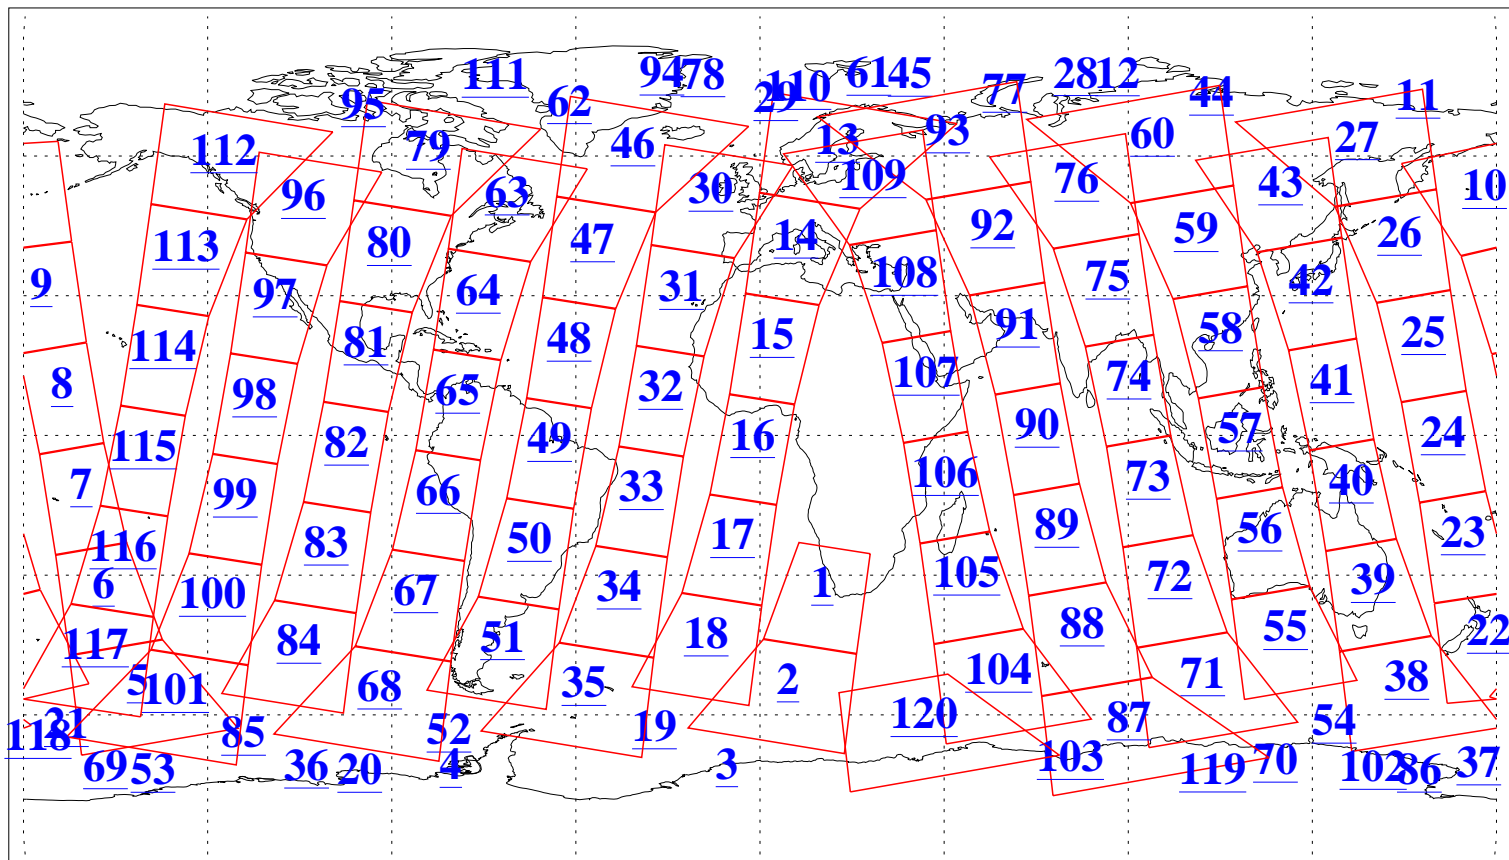

L1B Availability
AMSU Granules: 240
HSB Granules: 0
AIRS Granules: 240

22 Apr 2004
DoY 113
Aqua Day 719
Granules: 1 to 120

Granules: 121 to 240

Legend: AMSU Available, HSB Available, AIRS Available

L1B Availability
AMSU Granules: 240
HSB Granules: 0
AIRS Granules: 240

22 Apr 2004
DoY 113
Aqua Day 719

Ascending Granules

Descending Granules

Legend: AMSU Available, HSB Available, AIRS Available

L1B Availability
 AMSU Granules: 240
 HSB Granules: 0
 AIRS Granules: 240

22 Apr 2004
 DoY 113
 Aqua Day 719

Northern Hemisphere Granules

Southern Hemisphere Granules

Legend: AMSU Available, ~~HSB Available~~, AIRS Available