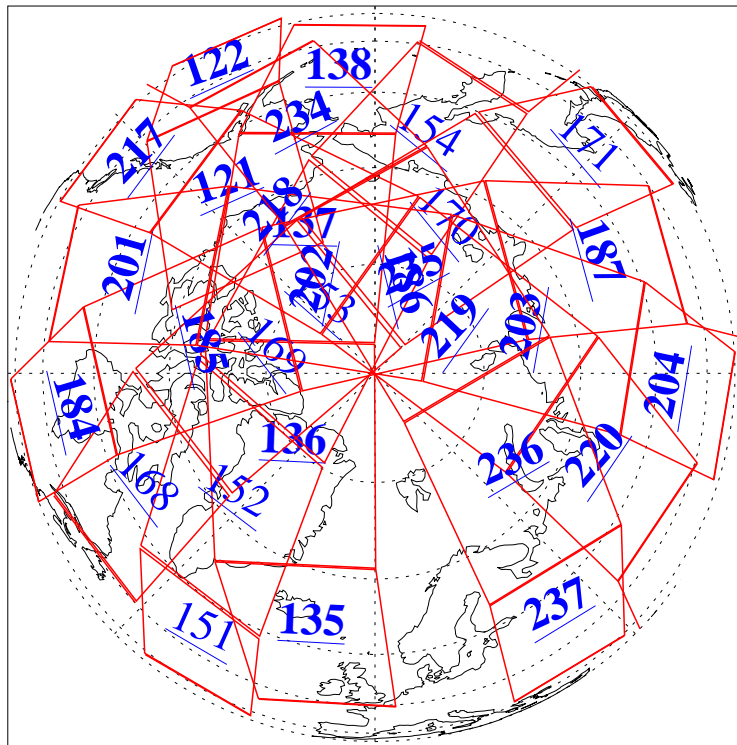

L1B Availability  
AMSU Granules: 240  
HSB Granules: 0  
AIRS Granules: 206

21 Apr 2004  
DoY 112  
Aqua Day 718  
Granules: 1 to 120

Granules: 121 to 240

Legend: AMSU Available, HSB Available, AIRS Available

L1B Availability  
AMSU Granules: 240  
HSB Granules: 0  
AIRS Granules: 206

21 Apr 2004  
DoY 112  
Aqua Day 718

Ascending Granules

Descending Granules

Legend: AMSU Available, HSB Available, AIRS Available

L1B Availability  
 AMSU Granules: 240  
 HSB Granules: 0  
 AIRS Granules: 206

21 Apr 2004  
 DoY 112  
 Aqua Day 718

Northern Hemisphere Granules

Southern Hemisphere Granules

Legend: AMSU Available, HSB Available, AIRS Available