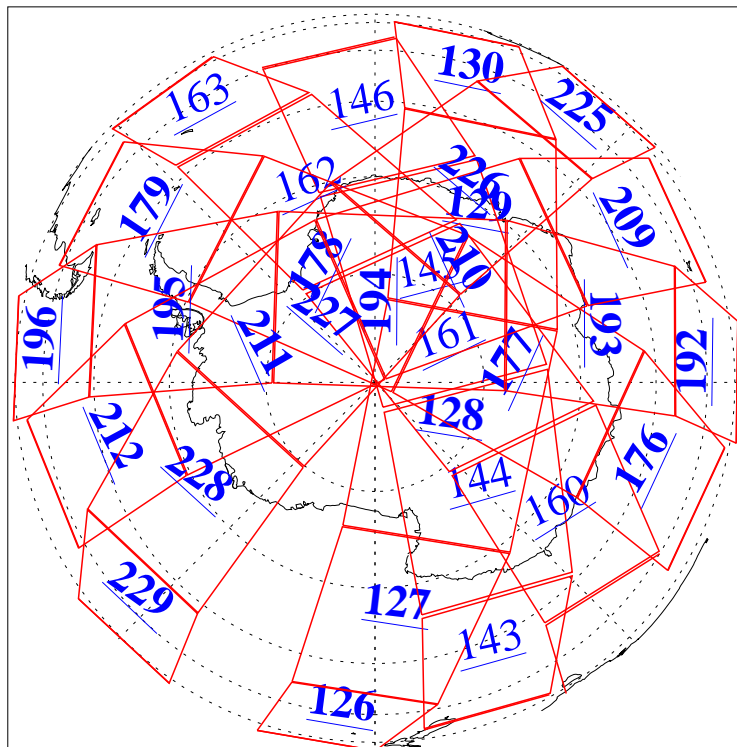

L1B Availability  
AMSU Granules: 240  
HSB Granules: 0  
AIRS Granules: 206

21 Apr 2004  
DoY 112  
Aqua Day 718  
Granules: 1 to 120

Granules: 121 to 240

Legend: AMSU Available, HSB Available, AIRS Available

L1B Availability  
AMSU Granules: 240  
HSB Granules: 0  
AIRS Granules: 206

21 Apr 2004  
DoY 112  
Aqua Day 718

Ascending Granules

Descending Granules

Legend: AMSU Available, HSB Available, AIRS Available

L1B Availability  
 AMSU Granules: 240  
 HSB Granules: 0  
 AIRS Granules: 206

21 Apr 2004  
 DoY 112  
 Aqua Day 718

Northern Hemisphere Granules

Southern Hemisphere Granules

Legend: AMSU Available, HSB Available, AIRS Available