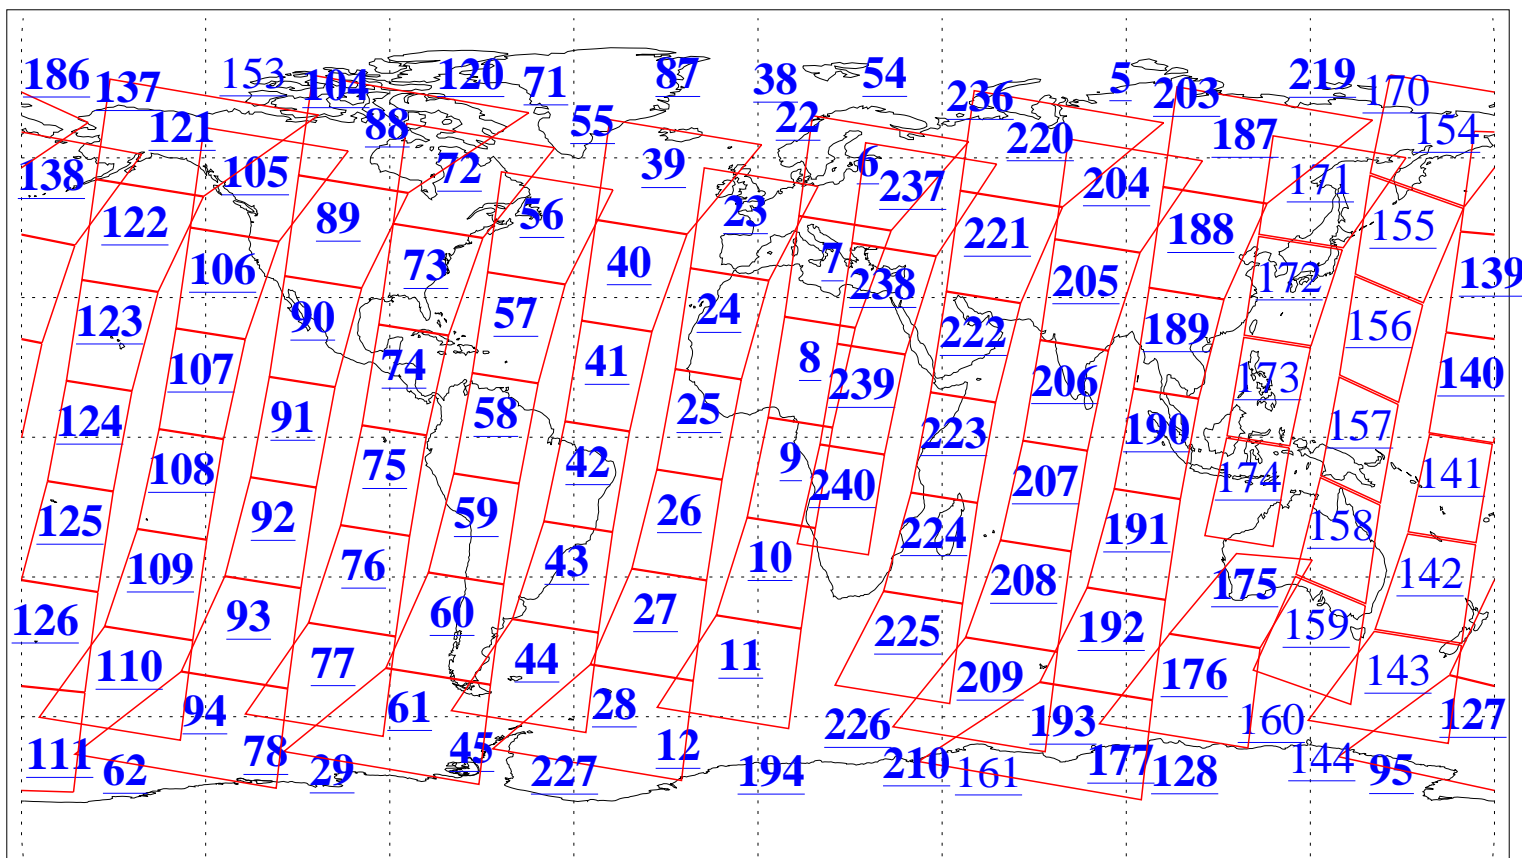

L1B Availability  
AMSU Granules: 240  
HSB Granules: 0  
AIRS Granules: 206

21 Apr 2004  
DoY 112  
Aqua Day 718  
Granules: 1 to 120

Granules: 121 to 240

Legend: AMSU Available, HSB Available, AIRS Available

L1B Availability  
AMSU Granules: 240  
HSB Granules: 0  
AIRS Granules: 206

21 Apr 2004  
DoY 112  
Aqua Day 718

Ascending Granules

Descending Granules

Legend: AMSU Available, HSB Available, AIRS Available

L1B Availability  
 AMSU Granules: 240  
 HSB Granules: 0  
 AIRS Granules: 206

21 Apr 2004  
 DoY 112  
 Aqua Day 718

Northern Hemisphere Granules

Southern Hemisphere Granules

Legend: AMSU Available, HSB Available, AIRS Available