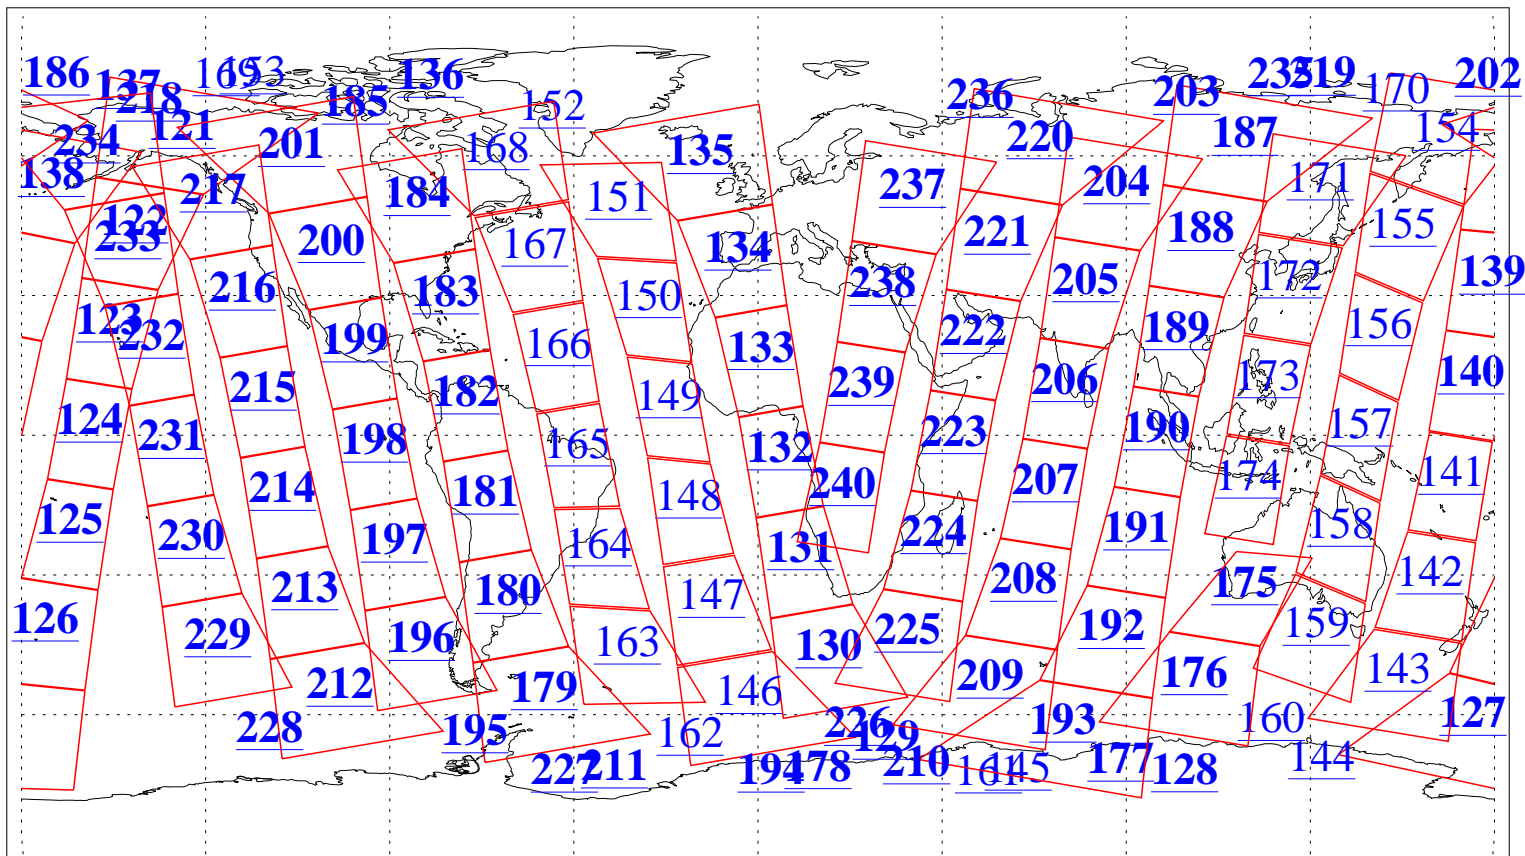

L1B Availability  
AMSU Granules: 240  
HSB Granules: 0  
AIRS Granules: 206

21 Apr 2004  
DoY 112  
Aqua Day 718  
Granules: 1 to 120

Granules: 121 to 240

Legend: AMSU Available, HSB Available, AIRS Available

L1B Availability  
AMSU Granules: 240  
HSB Granules: 0  
AIRS Granules: 206

21 Apr 2004  
DoY 112  
Aqua Day 718

Ascending Granules

Descending Granules

Legend: AMSU Available, HSB Available, AIRS Available

L1B Availability  
 AMSU Granules: 240  
 HSB Granules: 0  
 AIRS Granules: 206

21 Apr 2004  
 DoY 112  
 Aqua Day 718

Northern Hemisphere Granules

Southern Hemisphere Granules

Legend: AMSU Available, HSB Available, AIRS Available