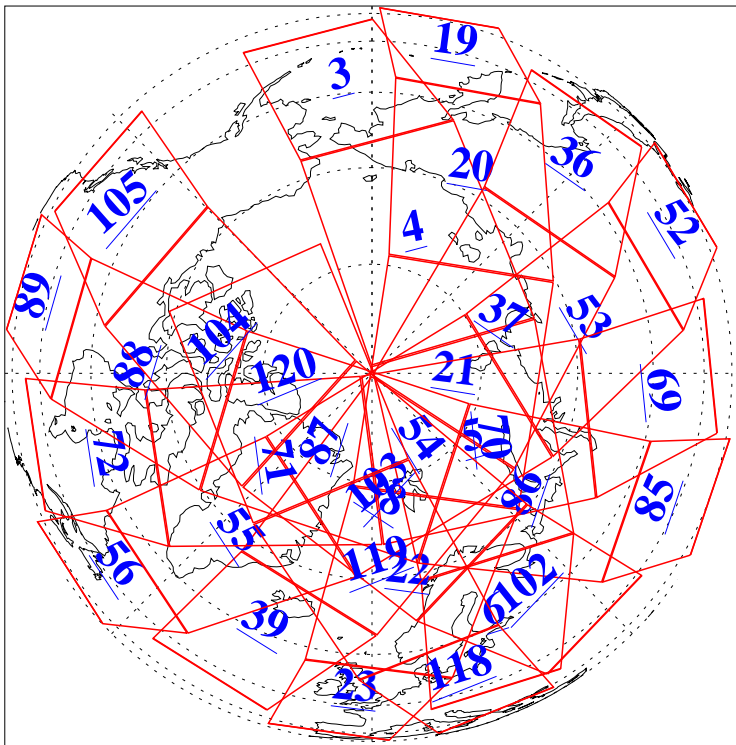

L1B Availability  
AMSU Granules: 240  
HSB Granules: 0  
AIRS Granules: 206

21 Apr 2004  
DoY 112  
Aqua Day 718  
Granules: 1 to 120

Granules: 121 to 240

Legend: AMSU Available, HSB Available, AIRS Available

L1B Availability  
AMSU Granules: 240  
HSB Granules: 0  
AIRS Granules: 206

21 Apr 2004  
DoY 112  
Aqua Day 718

Ascending Granules

Descending Granules

Legend: AMSU Available, HSB Available, AIRS Available

L1B Availability  
 AMSU Granules: 240  
 HSB Granules: 0  
 AIRS Granules: 206

21 Apr 2004  
 DoY 112  
 Aqua Day 718

Northern Hemisphere Granules

Southern Hemisphere Granules

Legend: AMSU Available, HSB Available, AIRS Available