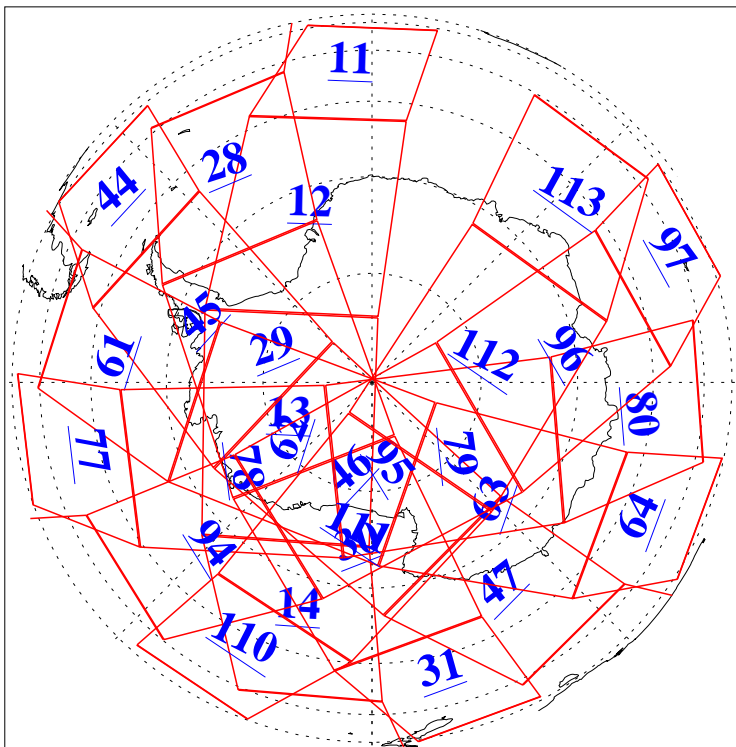

L1B Availability  
AMSU Granules: 240  
HSB Granules: 0  
AIRS Granules: 206

21 Apr 2004  
DoY 112  
Aqua Day 718  
Granules: 1 to 120

Granules: 121 to 240

Legend: AMSU Available, HSB Available, AIRS Available

L1B Availability  
AMSU Granules: 240  
HSB Granules: 0  
AIRS Granules: 206

21 Apr 2004  
DoY 112  
Aqua Day 718

Ascending Granules

Descending Granules

Legend: AMSU Available, HSB Available, AIRS Available

L1B Availability  
 AMSU Granules: 240  
 HSB Granules: 0  
 AIRS Granules: 206

21 Apr 2004  
 DoY 112  
 Aqua Day 718

Northern Hemisphere Granules

Southern Hemisphere Granules

Legend: AMSU Available, HSB Available, AIRS Available