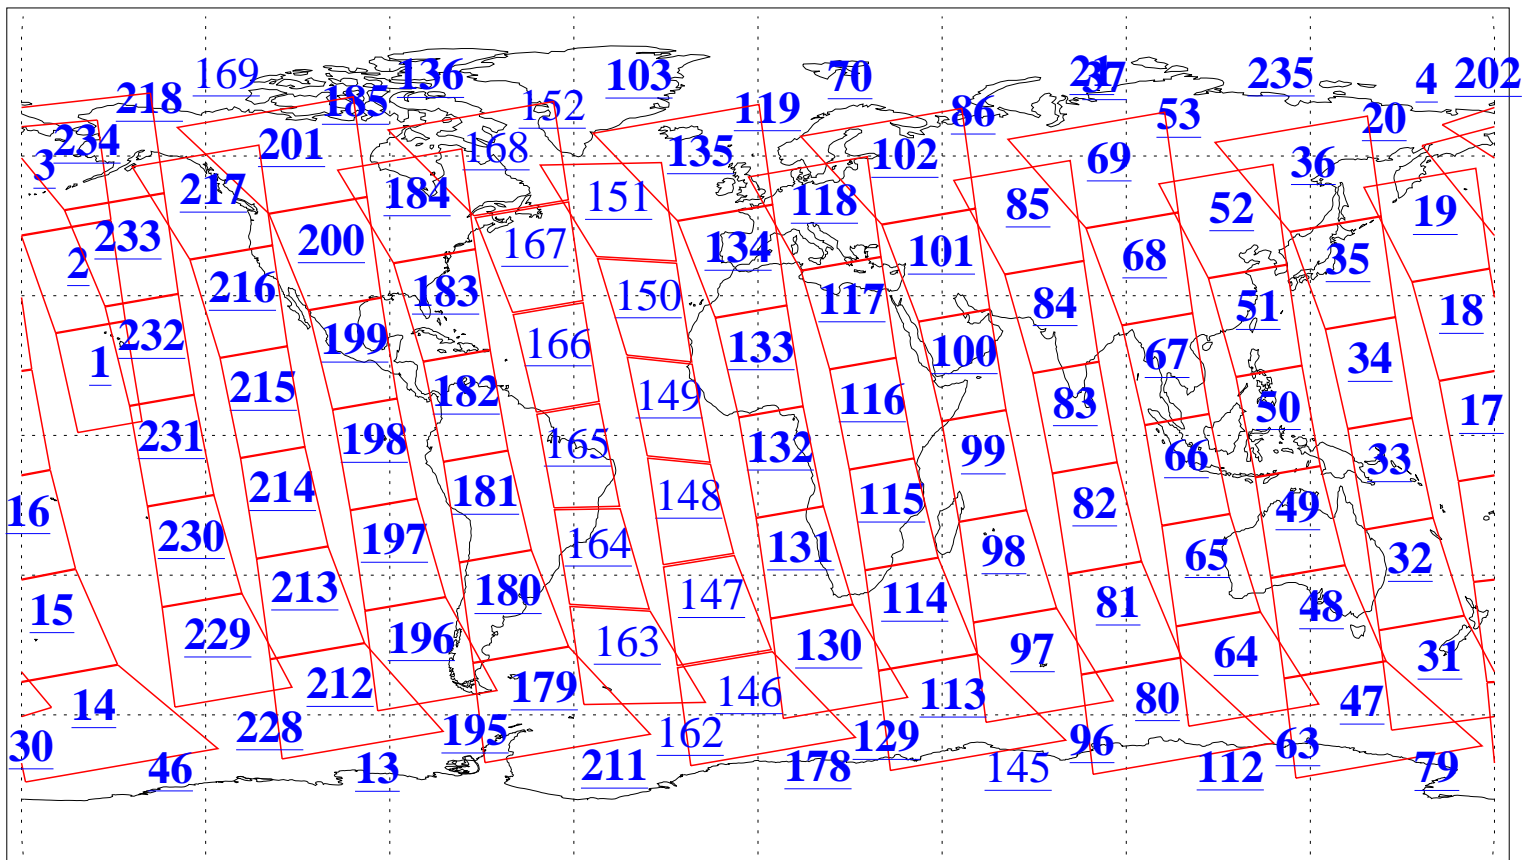

L1B Availability  
AMSU Granules: 240  
HSB Granules: 0  
AIRS Granules: 206

21 Apr 2004  
DoY 112  
Aqua Day 718  
Granules: 1 to 120

Granules: 121 to 240

Legend: AMSU Available, HSB Available, AIRS Available

L1B Availability  
AMSU Granules: 240  
HSB Granules: 0  
AIRS Granules: 206

21 Apr 2004  
DoY 112  
Aqua Day 718

Ascending Granules

Descending Granules

Legend: AMSU Available, HSB Available, AIRS Available

L1B Availability  
 AMSU Granules: 240  
 HSB Granules: 0  
 AIRS Granules: 206

21 Apr 2004  
 DoY 112  
 Aqua Day 718

Northern Hemisphere Granules

Southern Hemisphere Granules

Legend: AMSU Available, HSB Available, AIRS Available