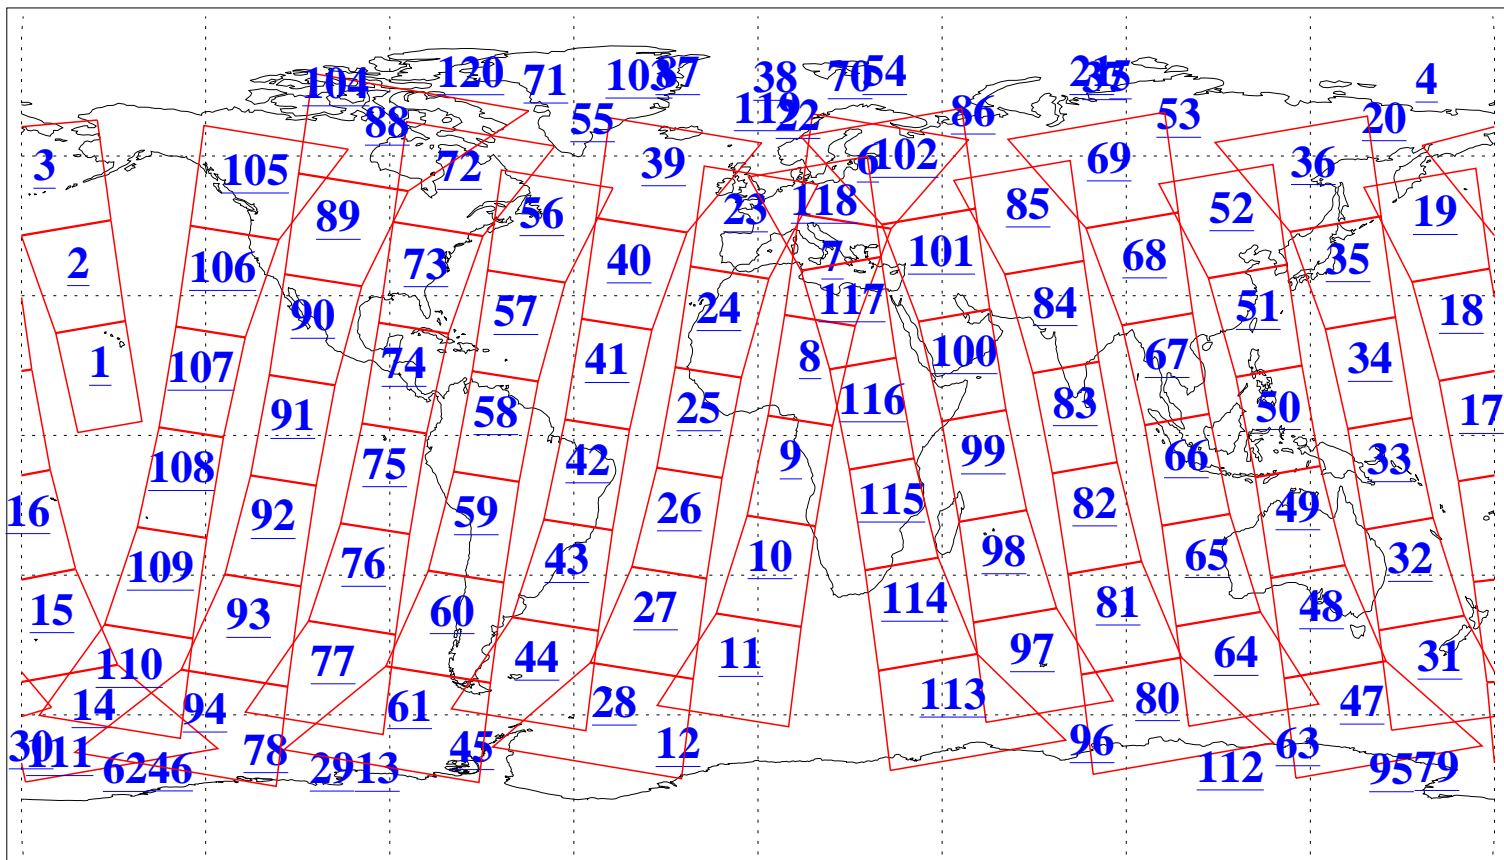

L1B Availability  
AMSU Granules: 240  
HSB Granules: 0  
AIRS Granules: 206

21 Apr 2004  
DoY 112  
Aqua Day 718  
Granules: 1 to 120

Granules: 121 to 240

Legend: AMSU Available, HSB Available, AIRS Available

L1B Availability  
AMSU Granules: 240  
HSB Granules: 0  
AIRS Granules: 206

21 Apr 2004  
DoY 112  
Aqua Day 718

Ascending Granules

Descending Granules

Legend: AMSU Available, HSB Available, AIRS Available

L1B Availability  
 AMSU Granules: 240  
 HSB Granules: 0  
 AIRS Granules: 206

21 Apr 2004  
 DoY 112  
 Aqua Day 718

Northern Hemisphere Granules

Southern Hemisphere Granules

Legend: AMSU Available, HSB Available, AIRS Available