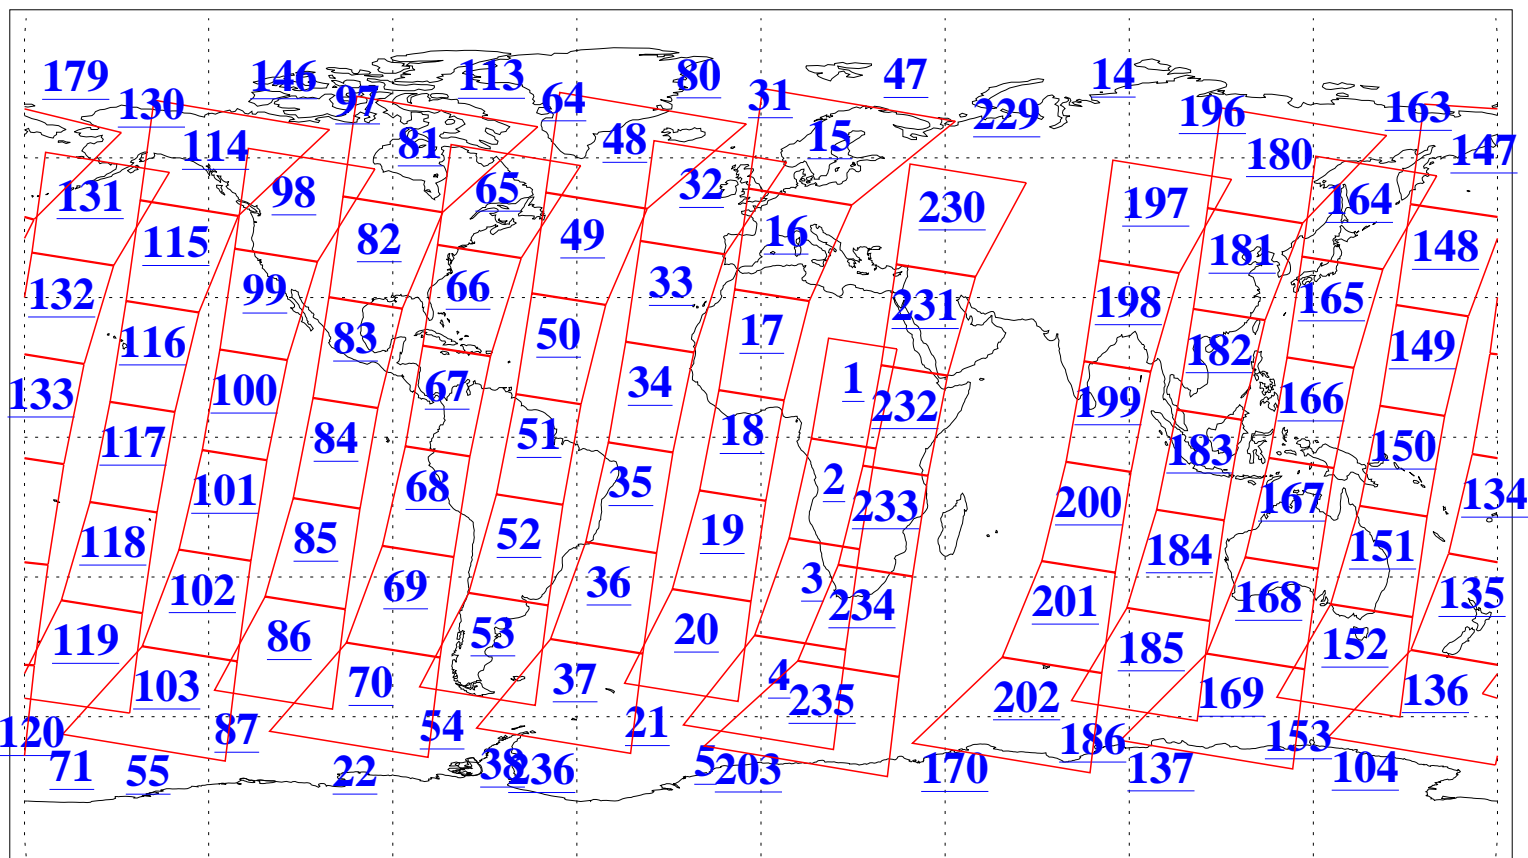

L1B Availability  
AMSU Granules: 231  
HSB Granules: 0  
AIRS Granules: 230

20 Apr 2004  
DoY 111  
Aqua Day 717  
Granules: 1 to 120

Granules: 121 to 240

Legend: AMSU Available, HSB Available, AIRS Available

L1B Availability  
 AMSU Granules: 231  
 HSB Granules: 0  
 AIRS Granules: 230

20 Apr 2004  
 DoY 111  
 Aqua Day 717

Ascending Granules

Descending Granules

Legend: AMSU Available, HSB Available, AIRS Available

L1B Availability  
 AMSU Granules: 231  
 HSB Granules: 0  
 AIRS Granules: 230

20 Apr 2004  
 DoY 111  
 Aqua Day 717

Northern Hemisphere Granules

Southern Hemisphere Granules

Legend: AMSU Available, HSB Available, AIRS Available