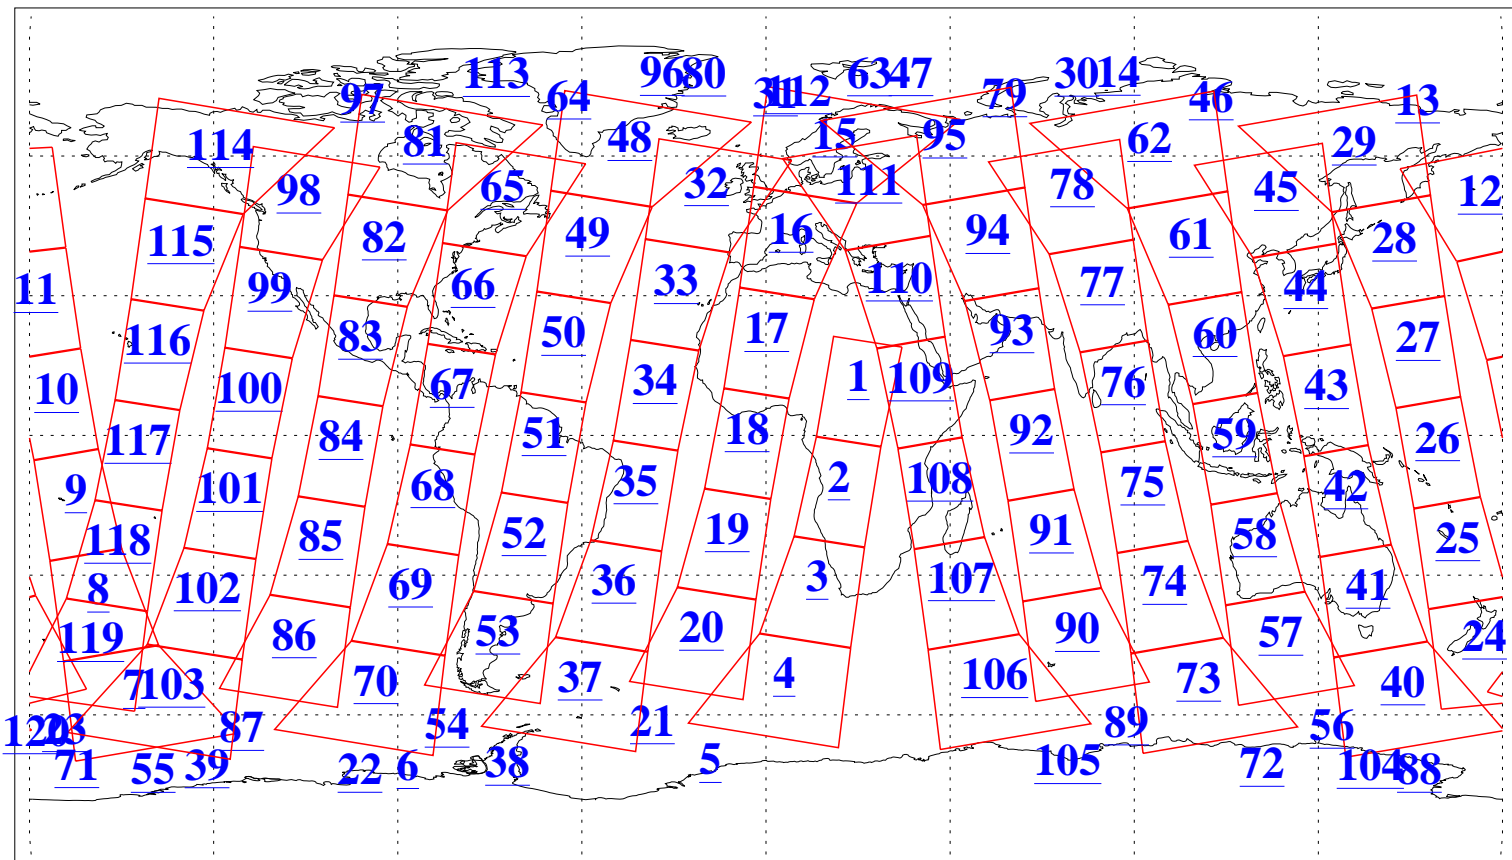

L1B Availability  
AMSU Granules: 231  
HSB Granules: 0  
AIRS Granules: 230

20 Apr 2004  
DoY 111  
Aqua Day 717  
Granules: 1 to 120

Granules: 121 to 240

Legend: AMSU Available, HSB Available, AIRS Available

L1B Availability  
 AMSU Granules: 231  
 HSB Granules: 0  
 AIRS Granules: 230

20 Apr 2004  
 DoY 111  
 Aqua Day 717

Ascending Granules

Descending Granules

Legend: AMSU Available, HSB Available, AIRS Available

L1B Availability  
 AMSU Granules: 231  
 HSB Granules: 0  
 AIRS Granules: 230

20 Apr 2004  
 DoY 111  
 Aqua Day 717

Northern Hemisphere Granules

Southern Hemisphere Granules

Legend: AMSU Available, HSB Available, AIRS Available