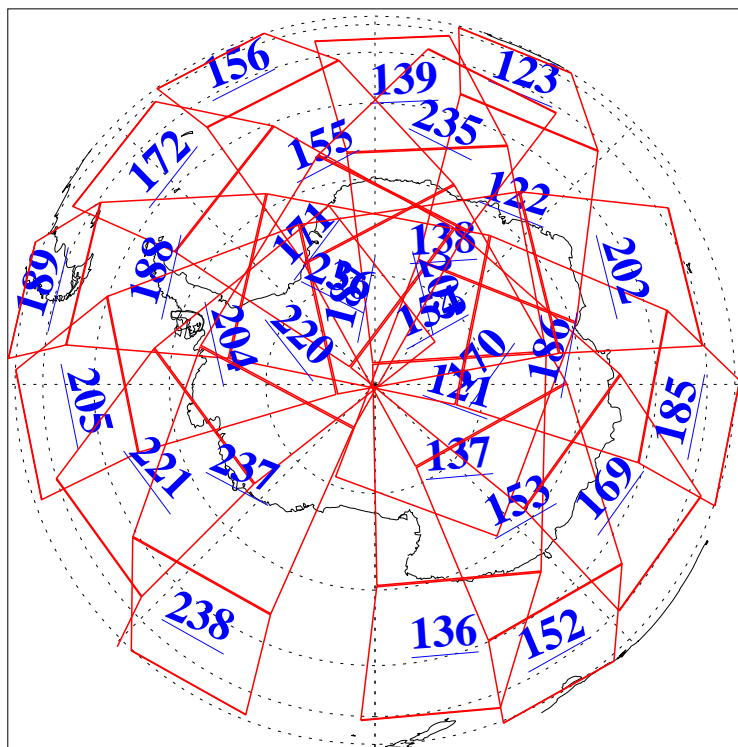

L1B Availability  
AMSU Granules: 231  
HSB Granules: 0  
AIRS Granules: 230

20 Apr 2004  
DoY 111  
Aqua Day 717  
Granules: 1 to 120

Granules: 121 to 240

Legend: AMSU Available, HSB Available, AIRS Available

L1B Availability  
 AMSU Granules: 231  
 HSB Granules: 0  
 AIRS Granules: 230

20 Apr 2004  
 DoY 111  
 Aqua Day 717

Ascending Granules

Descending Granules

Legend: AMSU Available, HSB Available, AIRS Available

L1B Availability  
 AMSU Granules: 231  
 HSB Granules: 0  
 AIRS Granules: 230

20 Apr 2004  
 DoY 111  
 Aqua Day 717

Northern Hemisphere Granules

Southern Hemisphere Granules

Legend: AMSU Available, HSB Available, AIRS Available