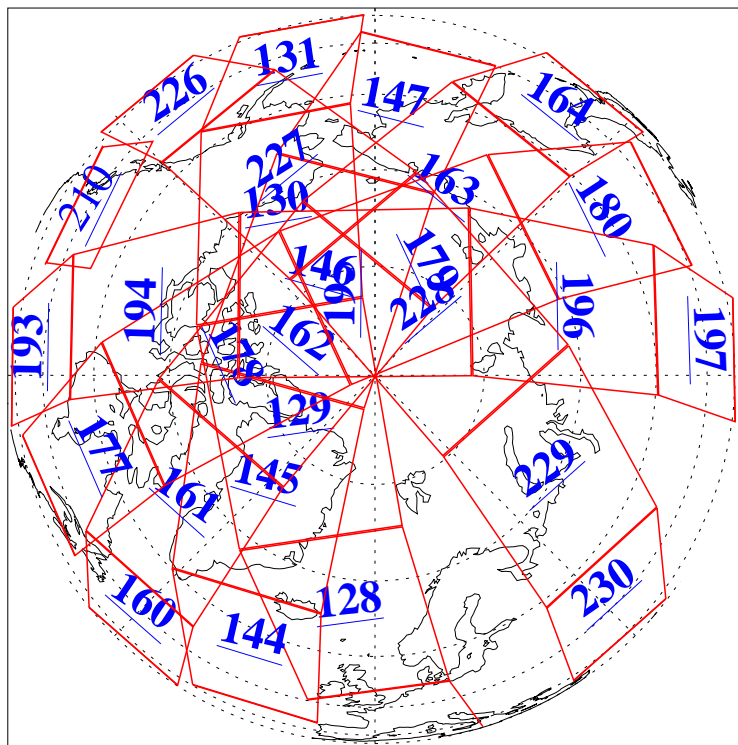

L1B Availability  
 AMSU Granules: 231  
 HSB Granules: 0  
 AIRS Granules: 230

20 Apr 2004  
 DoY 111  
 Aqua Day 717

Ascending Granules

Descending Granules

Legend: AMSU Available, HSB Available, AIRS Available

L1B Availability  
 AMSU Granules: 231  
 HSB Granules: 0  
 AIRS Granules: 230

20 Apr 2004  
 DoY 111  
 Aqua Day 717

Northern Hemisphere Granules

Southern Hemisphere Granules

Legend: AMSU Available, HSB Available, AIRS Available