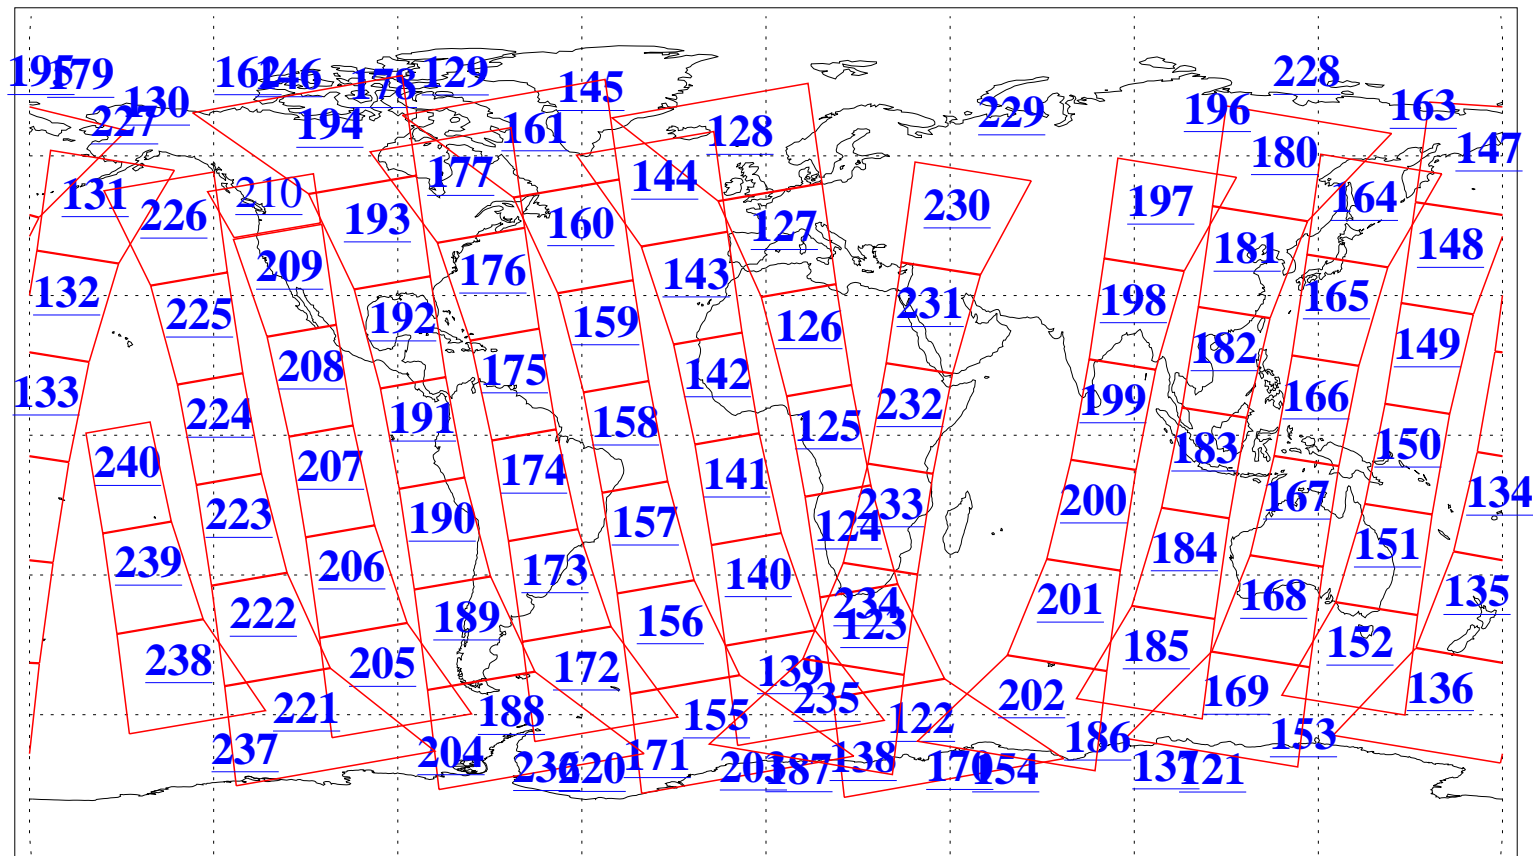

L1B Availability  
AMSU Granules: 231  
HSB Granules: 0  
AIRS Granules: 230

20 Apr 2004  
DoY 111  
Aqua Day 717  
Granules: 1 to 120

Granules: 121 to 240

Legend: AMSU Available, HSB Available, AIRS Available

L1B Availability  
 AMSU Granules: 231  
 HSB Granules: 0  
 AIRS Granules: 230

20 Apr 2004  
 DoY 111  
 Aqua Day 717

Ascending Granules

Descending Granules

Legend: AMSU Available, HSB Available, AIRS Available

L1B Availability  
 AMSU Granules: 231  
 HSB Granules: 0  
 AIRS Granules: 230

20 Apr 2004  
 DoY 111  
 Aqua Day 717

Northern Hemisphere Granules

Southern Hemisphere Granules

Legend: AMSU Available, HSB Available, AIRS Available