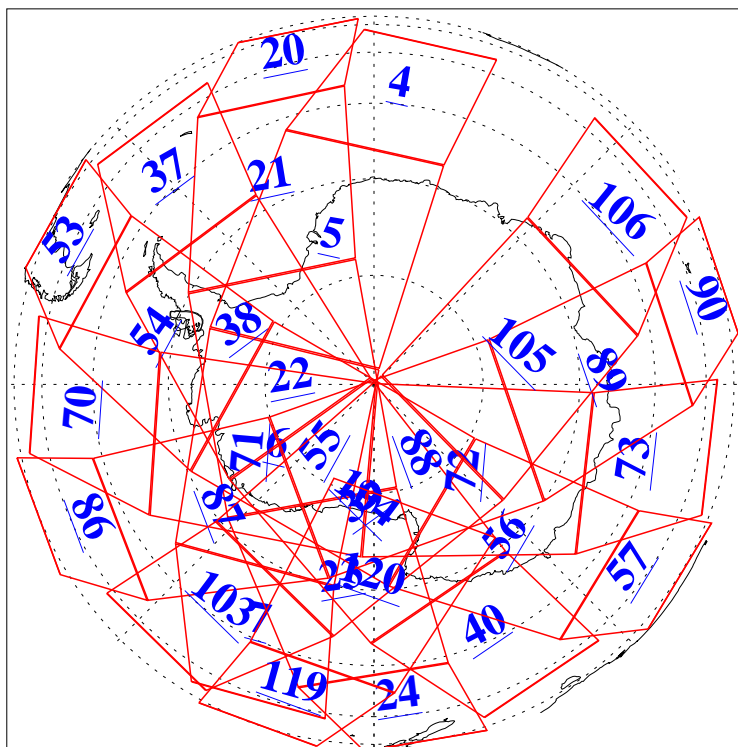

L1B Availability  
AMSU Granules: 231  
HSB Granules: 0  
AIRS Granules: 230

20 Apr 2004  
DoY 111  
Aqua Day 717  
Granules: 1 to 120

Granules: 121 to 240

Legend: AMSU Available, HSB Available, AIRS Available

L1B Availability  
 AMSU Granules: 231  
 HSB Granules: 0  
 AIRS Granules: 230

20 Apr 2004  
 DoY 111  
 Aqua Day 717

Ascending Granules

Descending Granules

Legend: AMSU Available, HSB Available, AIRS Available

L1B Availability  
 AMSU Granules: 231  
 HSB Granules: 0  
 AIRS Granules: 230

20 Apr 2004  
 DoY 111  
 Aqua Day 717

Northern Hemisphere Granules

Southern Hemisphere Granules

Legend: AMSU Available, HSB Available, AIRS Available