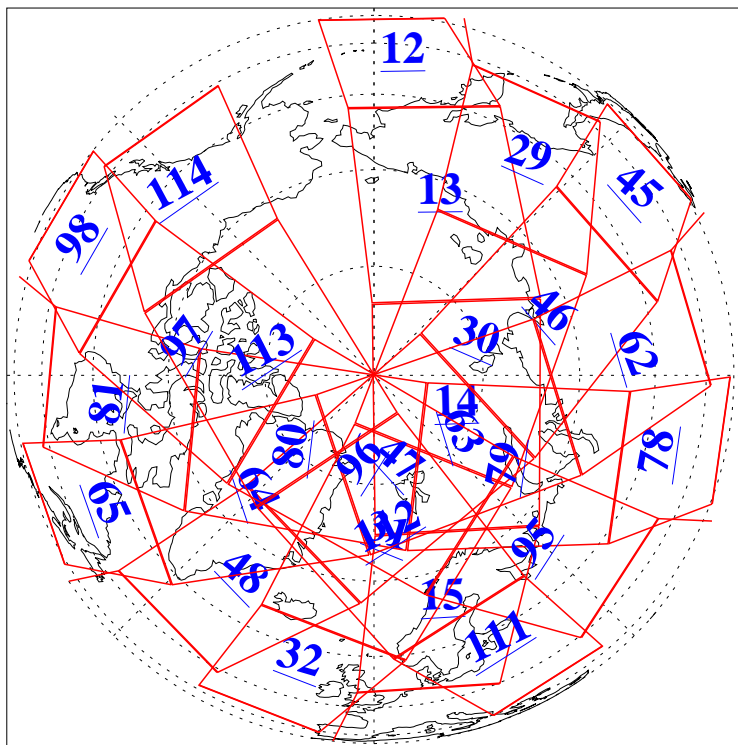

L1B Availability  
AMSU Granules: 231  
HSB Granules: 0  
AIRS Granules: 230

20 Apr 2004  
DoY 111  
Aqua Day 717  
Granules: 1 to 120

Granules: 121 to 240

Legend: AMSU Available, HSB Available, AIRS Available

L1B Availability  
 AMSU Granules: 231  
 HSB Granules: 0  
 AIRS Granules: 230

20 Apr 2004  
 DoY 111  
 Aqua Day 717

Ascending Granules

Descending Granules

Legend: AMSU Available, HSB Available, AIRS Available

L1B Availability  
 AMSU Granules: 231  
 HSB Granules: 0  
 AIRS Granules: 230

20 Apr 2004  
 DoY 111  
 Aqua Day 717

Northern Hemisphere Granules

Southern Hemisphere Granules

Legend: AMSU Available, HSB Available, AIRS Available