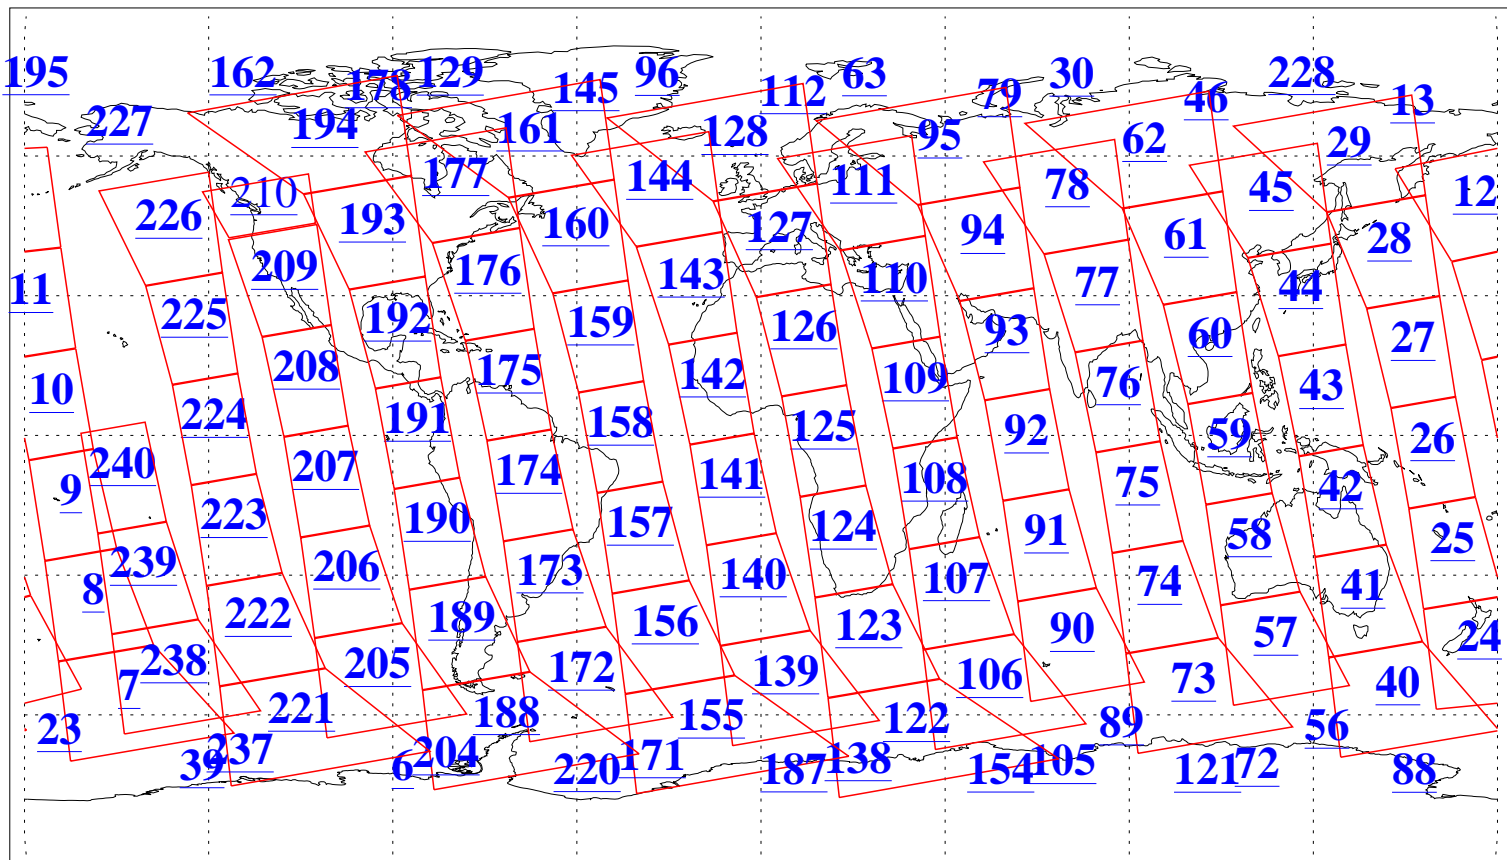

L1B Availability  
AMSU Granules: 231  
HSB Granules: 0  
AIRS Granules: 230

20 Apr 2004  
DoY 111  
Aqua Day 717  
Granules: 1 to 120

Granules: 121 to 240

Legend: AMSU Available, HSB Available, AIRS Available

L1B Availability  
 AMSU Granules: 231  
 HSB Granules: 0  
 AIRS Granules: 230

20 Apr 2004  
 DoY 111  
 Aqua Day 717

Ascending Granules

Descending Granules

Legend: AMSU Available, HSB Available, AIRS Available

L1B Availability  
 AMSU Granules: 231  
 HSB Granules: 0  
 AIRS Granules: 230

20 Apr 2004  
 DoY 111  
 Aqua Day 717

Northern Hemisphere Granules

Southern Hemisphere Granules

Legend: AMSU Available, HSB Available, AIRS Available