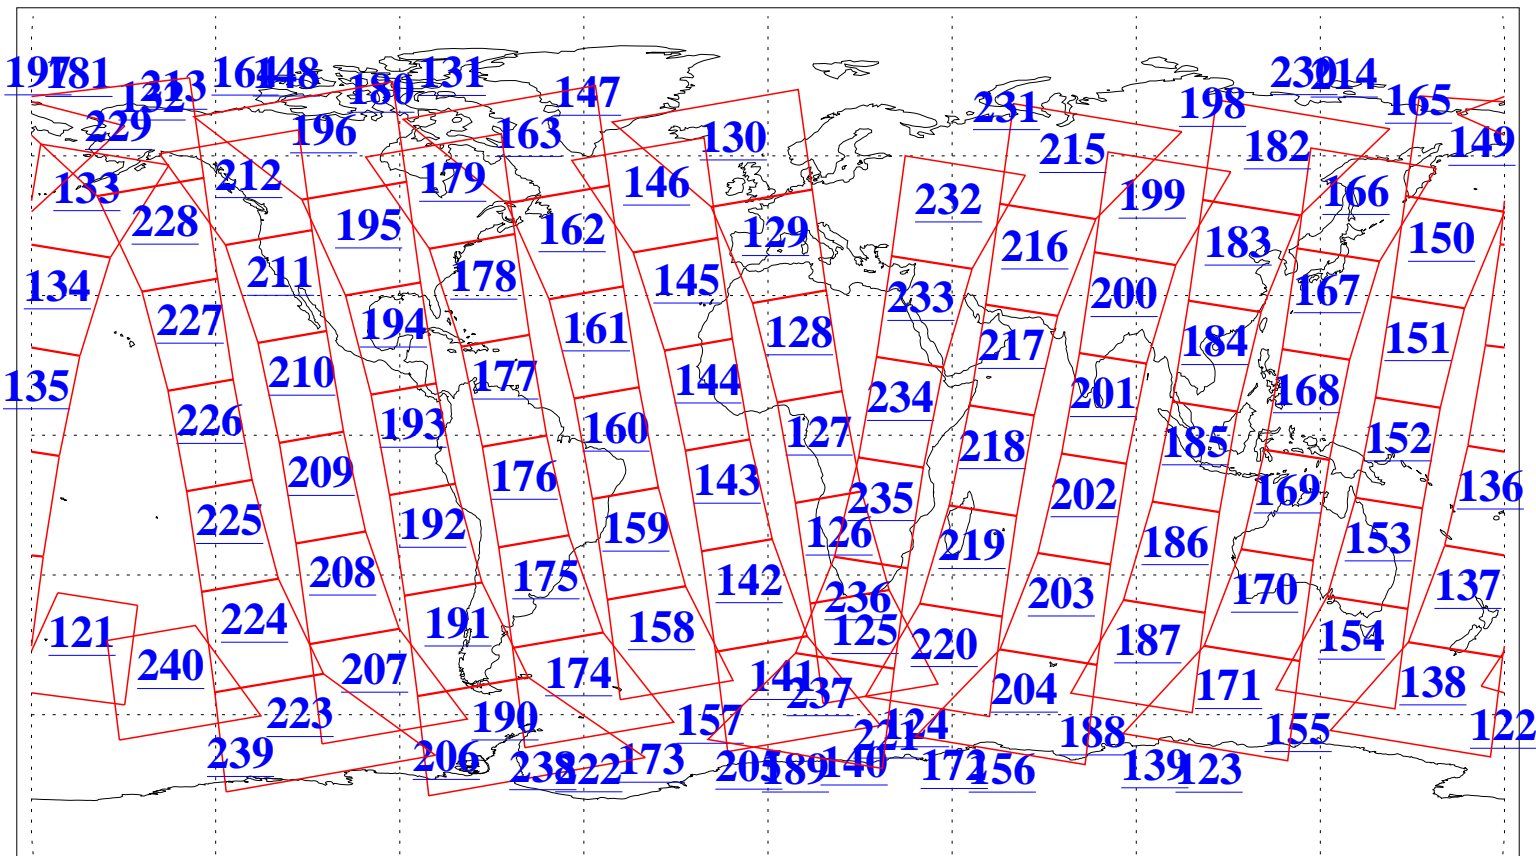

L1B Availability  
AMSU Granules: 240  
HSB Granules: 0  
AIRS Granules: 240

18 Apr 2004  
DoY 109  
Aqua Day 715  
Granules: 1 to 120

Granules: 121 to 240

Legend: AMSU Available, HSB Available, AIRS Available

L1B Availability  
AMSU Granules: 240  
HSB Granules: 0  
AIRS Granules: 240

18 Apr 2004  
DoY 109  
Aqua Day 715

Ascending Granules

Descending Granules

Legend: AMSU Available, HSB Available, AIRS Available