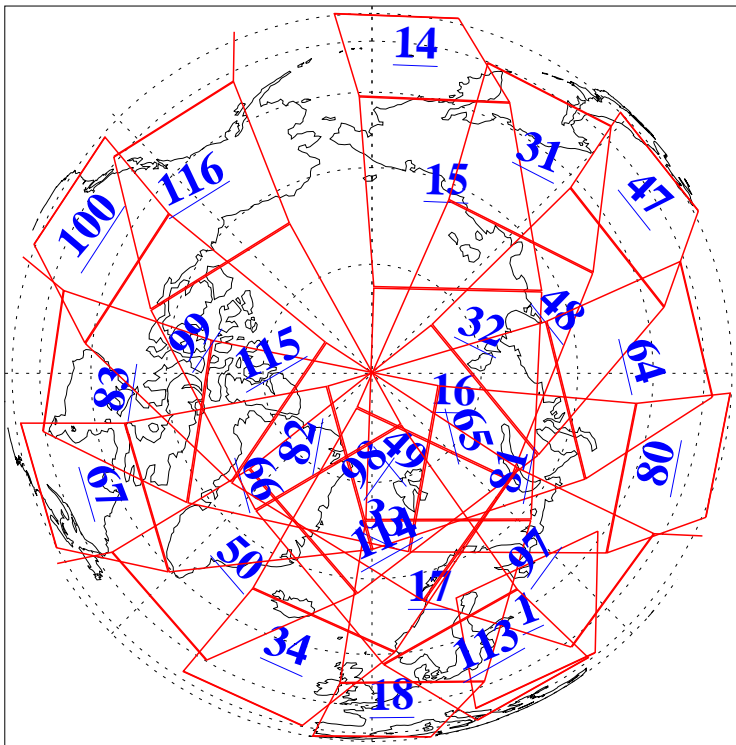

L1B Availability  
AMSU Granules: 240  
HSB Granules: 0  
AIRS Granules: 240

18 Apr 2004  
DoY 109  
Aqua Day 715  
Granules: 1 to 120

Granules: 121 to 240

Legend: AMSU Available, HSB Available, AIRS Available

L1B Availability  
AMSU Granules: 240  
HSB Granules: 0  
AIRS Granules: 240

18 Apr 2004  
DoY 109  
Aqua Day 715

Ascending Granules

Descending Granules

Legend: AMSU Available, HSB Available, AIRS Available

L1B Availability  
AMSU Granules: 240  
HSB Granules: 0  
AIRS Granules: 240

18 Apr 2004  
DoY 109  
Aqua Day 715

### Northern Hemisphere Granules