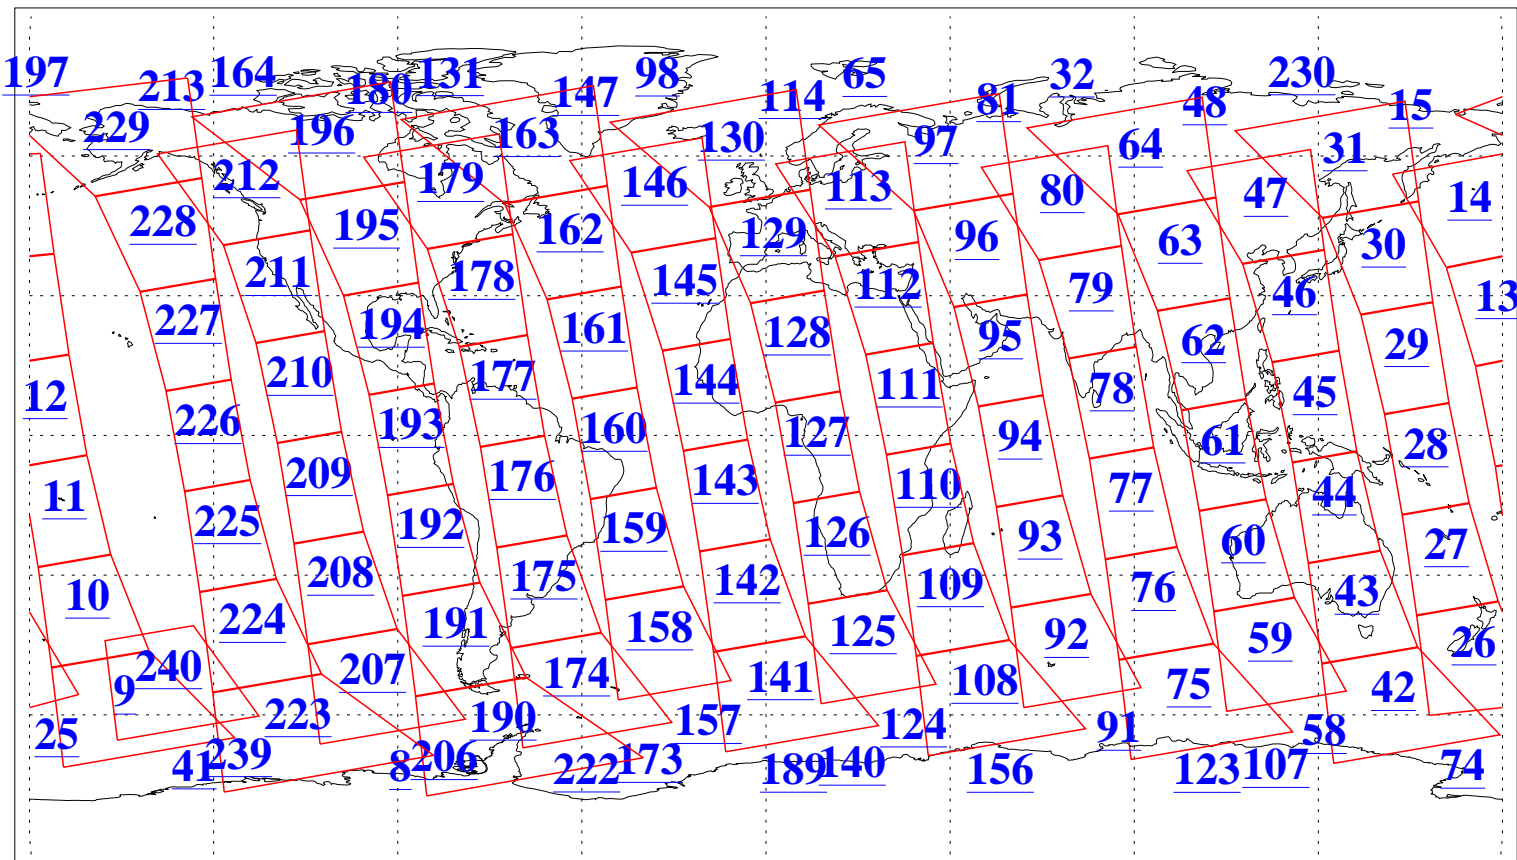

L1B Availability  
AMSU Granules: 240  
HSB Granules: 0  
AIRS Granules: 240

18 Apr 2004  
DoY 109  
Aqua Day 715  
Granules: 1 to 120

Granules: 121 to 240

Legend: AMSU Available, HSB Available, AIRS Available

L1B Availability  
AMSU Granules: 240  
HSB Granules: 0  
AIRS Granules: 240

18 Apr 2004  
DoY 109  
Aqua Day 715

Ascending Granules

Descending Granules

Legend: AMSU Available, HSB Available, AIRS Available