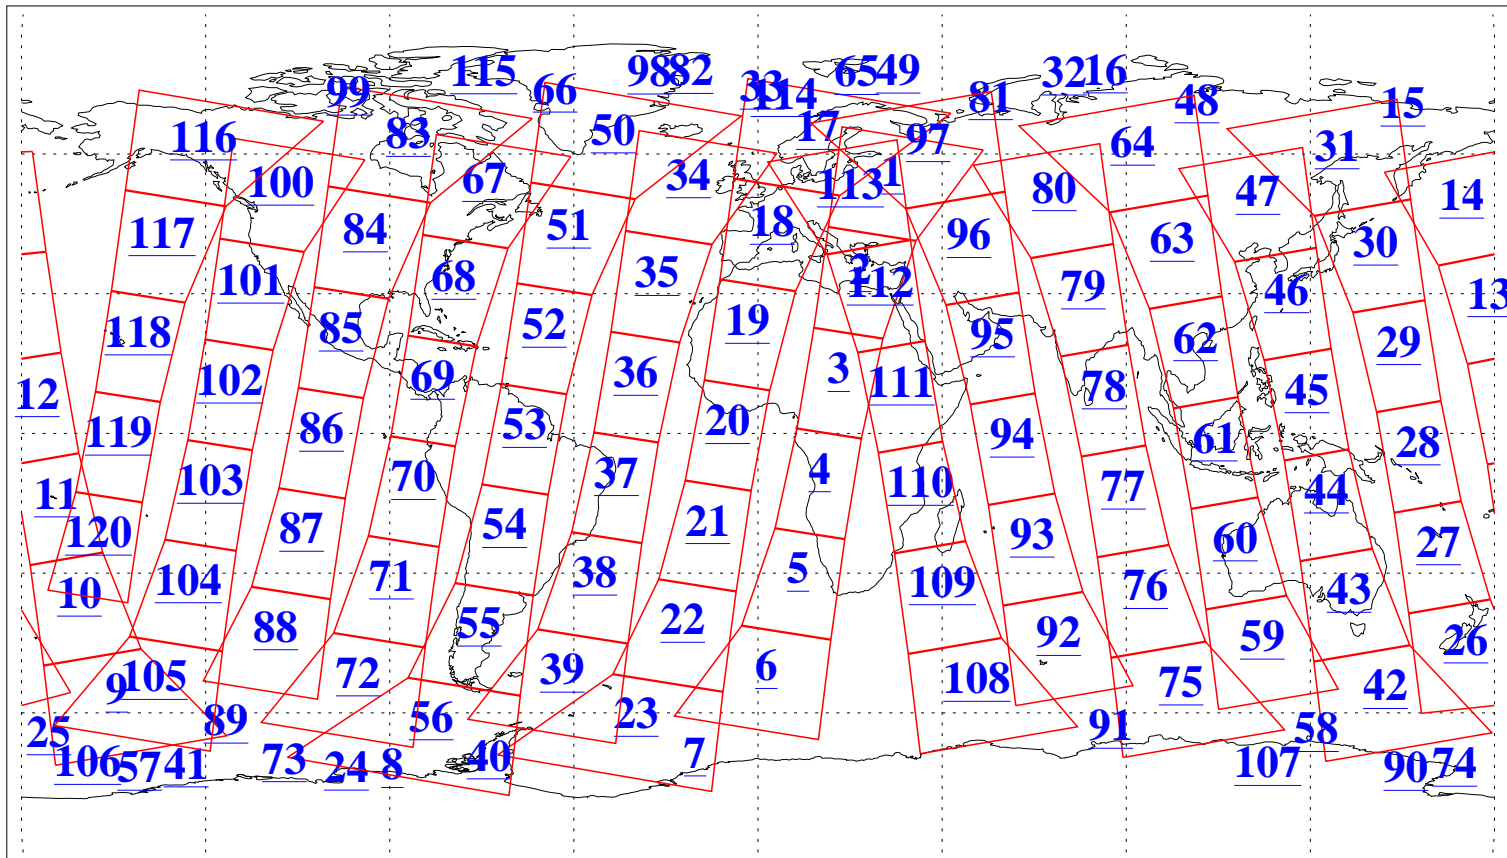

L1B Availability  
AMSU Granules: 240  
HSB Granules: 0  
AIRS Granules: 240

18 Apr 2004  
DoY 109  
Aqua Day 715  
Granules: 1 to 120

Granules: 121 to 240

Legend: AMSU Available, HSB Available, AIRS Available

L1B Availability  
AMSU Granules: 240  
HSB Granules: 0  
AIRS Granules: 240

18 Apr 2004  
DoY 109  
Aqua Day 715

Ascending Granules

Descending Granules

Legend: AMSU Available, HSB Available, AIRS Available