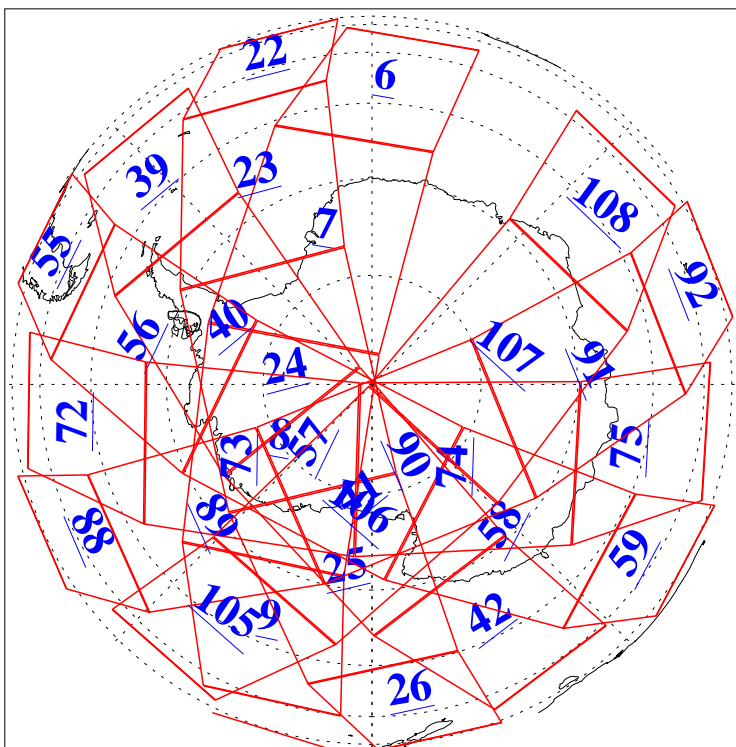

Legend: AMSU Available, HSB Available, AIRS Available