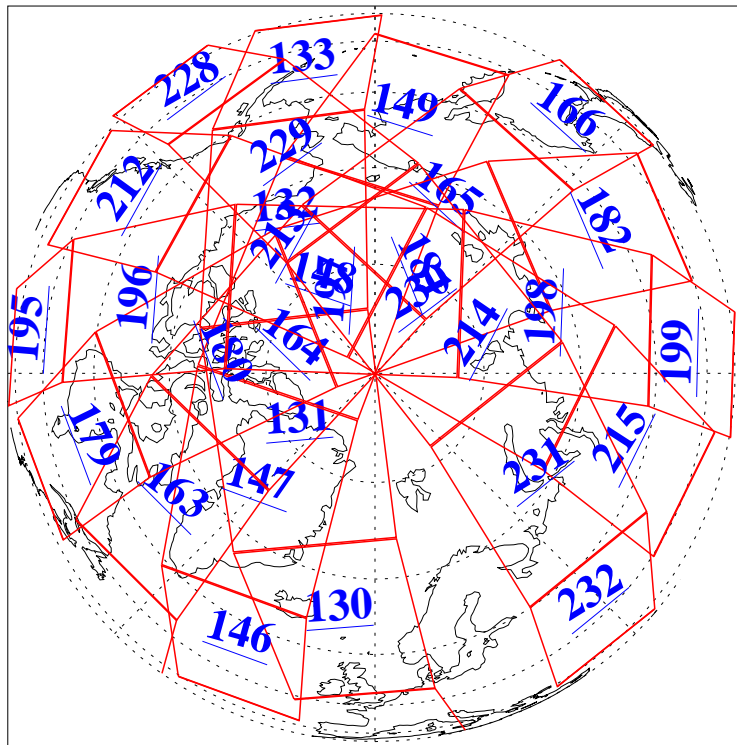

L1B Availability  
AMSU Granules: 240  
HSB Granules: 0  
AIRS Granules: 240

18 Apr 2004  
DoY 109  
Aqua Day 715  
Granules: 1 to 120

Granules: 121 to 240

Legend: AMSU Available, HSB Available, AIRS Available

L1B Availability  
AMSU Granules: 240  
HSB Granules: 0  
AIRS Granules: 240

18 Apr 2004  
DoY 109  
Aqua Day 715

Ascending Granules

Descending Granules

Legend: AMSU Available, HSB Available, AIRS Available

### Northern Hemisphere Granules