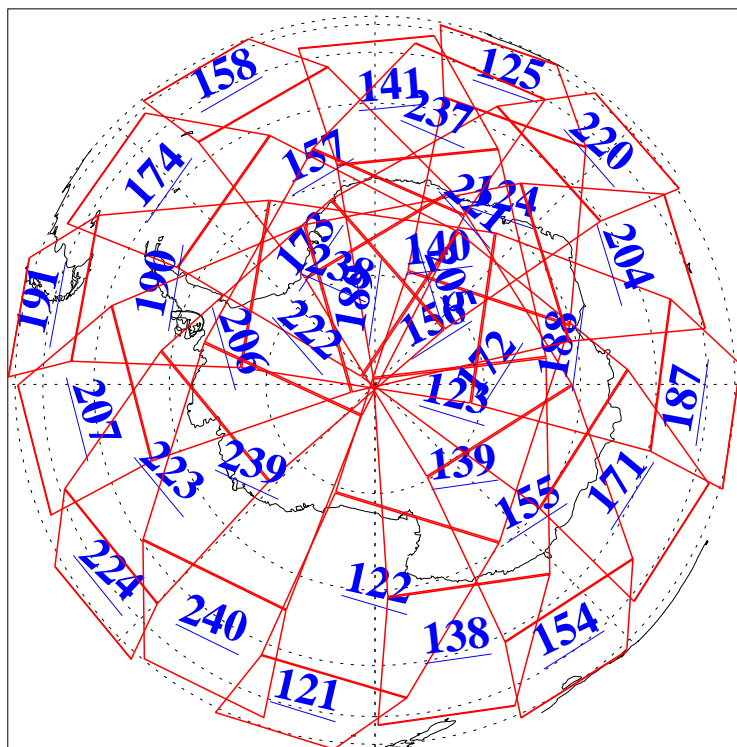

Legend: AMSU Available, HSB Available, AIRS Available