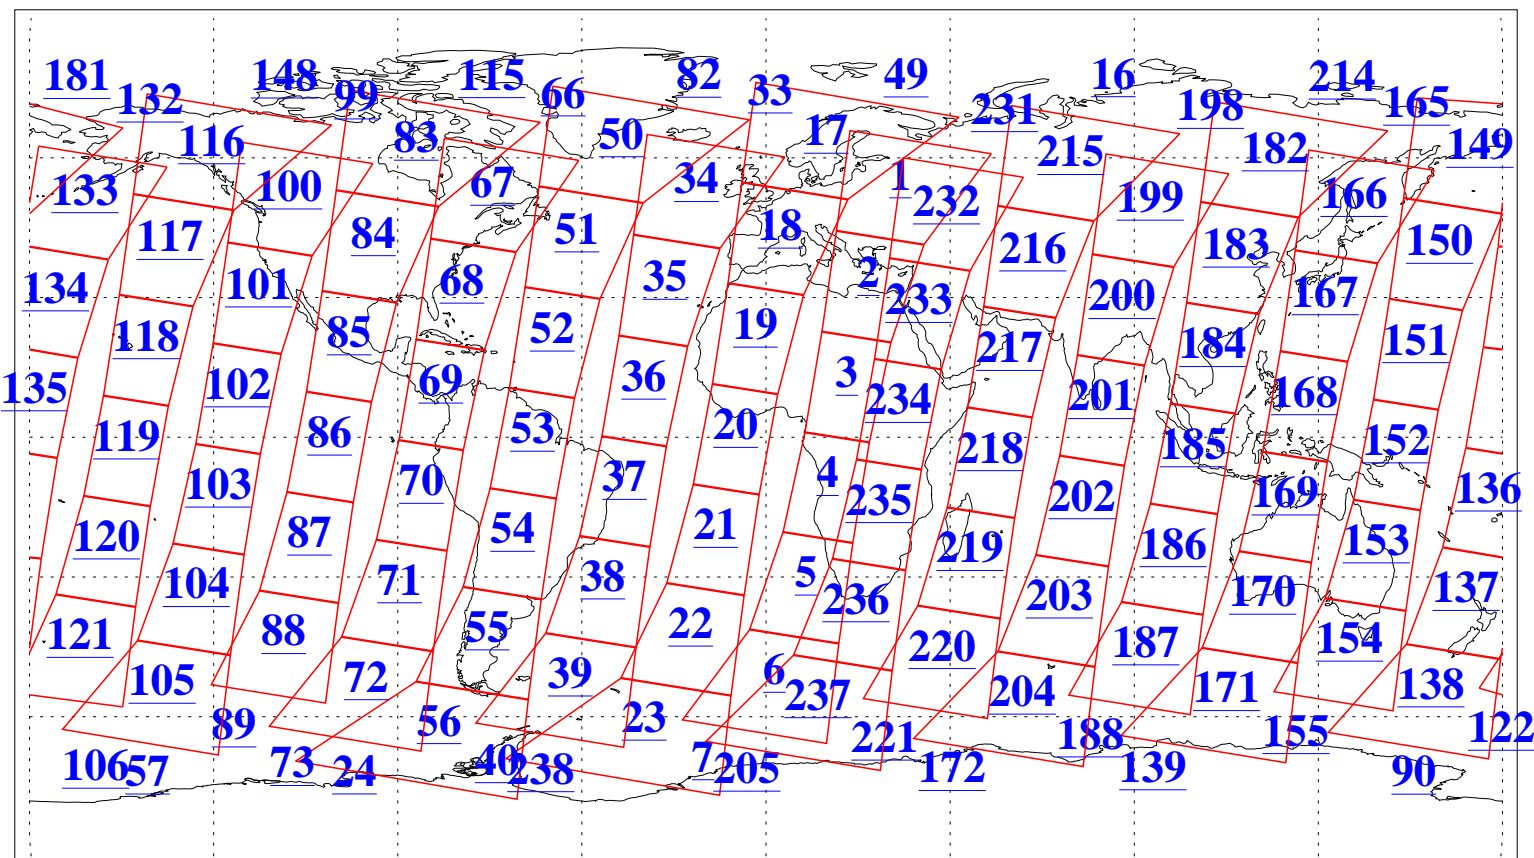

L1B Availability  
AMSU Granules: 240  
HSB Granules: 0  
AIRS Granules: 240

18 Apr 2004  
DoY 109  
Aqua Day 715  
Granules: 1 to 120

Granules: 121 to 240

Legend: AMSU Available, HSB Available, AIRS Available

L1B Availability  
AMSU Granules: 240  
HSB Granules: 0  
AIRS Granules: 240

18 Apr 2004  
DoY 109  
Aqua Day 715

Ascending Granules

Descending Granules

Legend: AMSU Available, HSB Available, AIRS Available