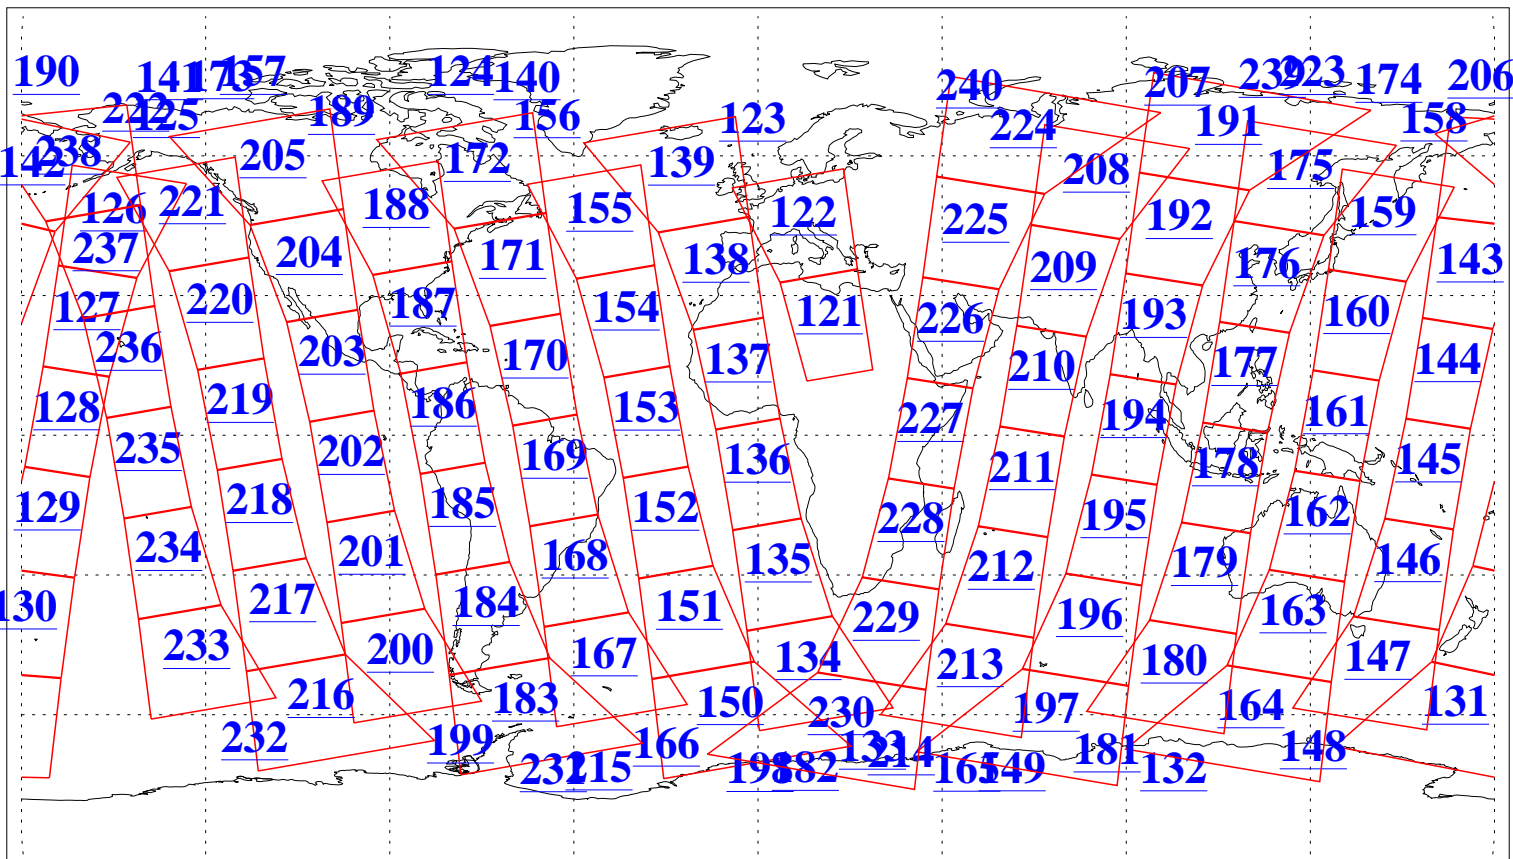

L1B Availability
AMSU Granules: 240
HSB Granules: 0
AIRS Granules: 240

17 Apr 2004
DoY 108
Aqua Day 714
Granules: 1 to 120

Granules: 121 to 240

Legend: AMSU Available, HSB Available, AIRS Available

L1B Availability
AMSU Granules: 240
HSB Granules: 0
AIRS Granules: 240

17 Apr 2004
DoY 108
Aqua Day 714

Ascending Granules

Descending Granules

Legend: AMSU Available, HSB Available, AIRS Available

L1B Availability
AMSU Granules: 240
HSB Granules: 0
AIRS Granules: 240

17 Apr 2004
DoY 108
Aqua Day 714

Northern Hemisphere Granules

Southern Hemisphere Granules

Legend: AMSU Available, HSB Available, AIRS Available