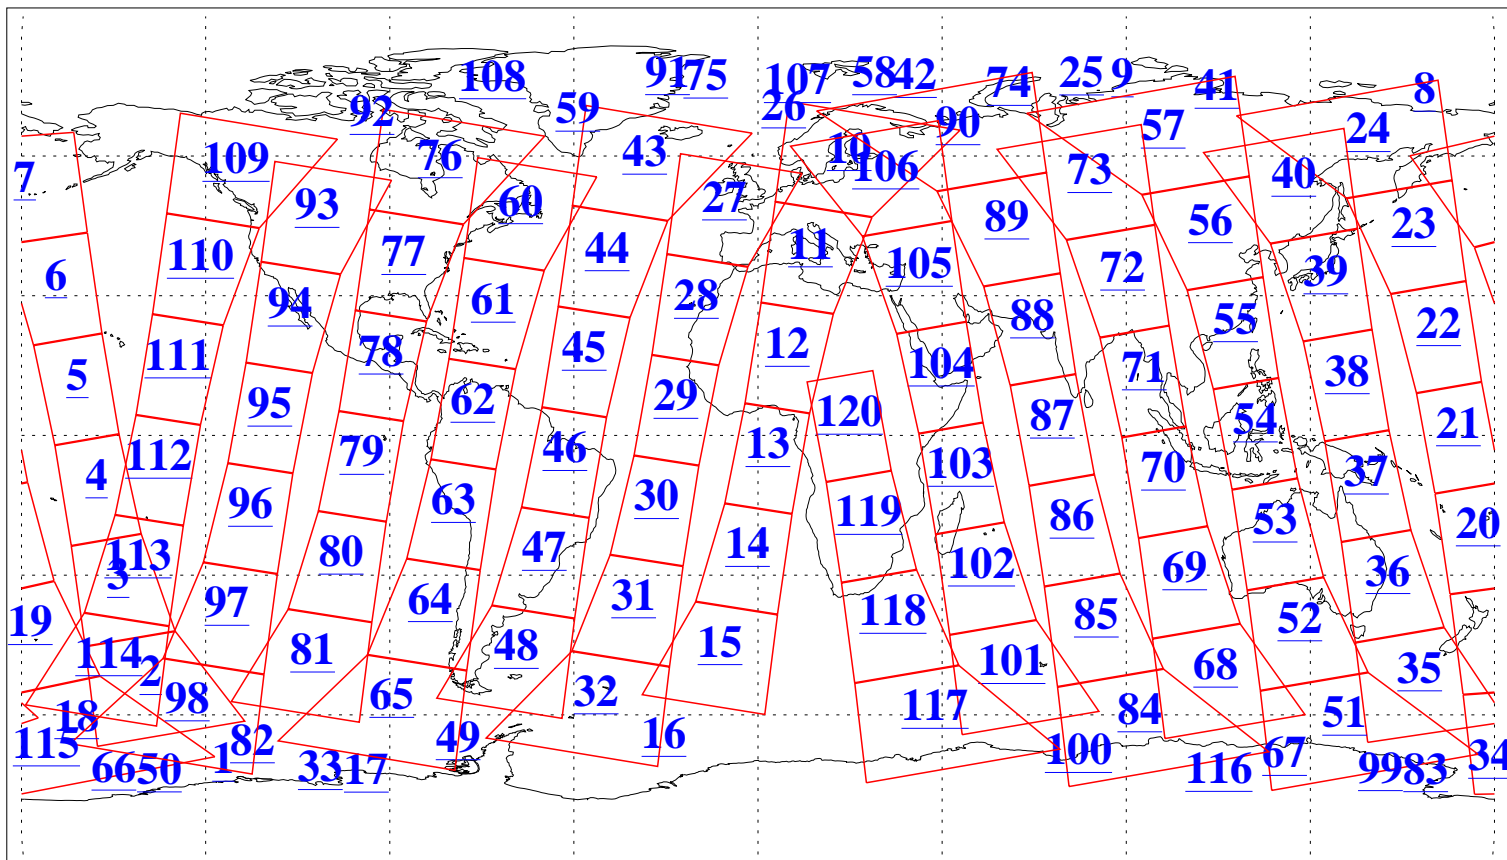

L1B Availability
AMSU Granules: 240
HSB Granules: 0
AIRS Granules: 240

17 Apr 2004
DoY 108
Aqua Day 714
Granules: 1 to 120

Granules: 121 to 240

Legend: AMSU Available, HSB Available, AIRS Available

L1B Availability
AMSU Granules: 240
HSB Granules: 0
AIRS Granules: 240

17 Apr 2004
DoY 108
Aqua Day 714

Ascending Granules

Descending Granules

Legend: AMSU Available, HSB Available, AIRS Available

L1B Availability
AMSU Granules: 240
HSB Granules: 0
AIRS Granules: 240

17 Apr 2004
DoY 108
Aqua Day 714

Northern Hemisphere Granules

Southern Hemisphere Granules

Legend: AMSU Available, HSB Available, AIRS Available