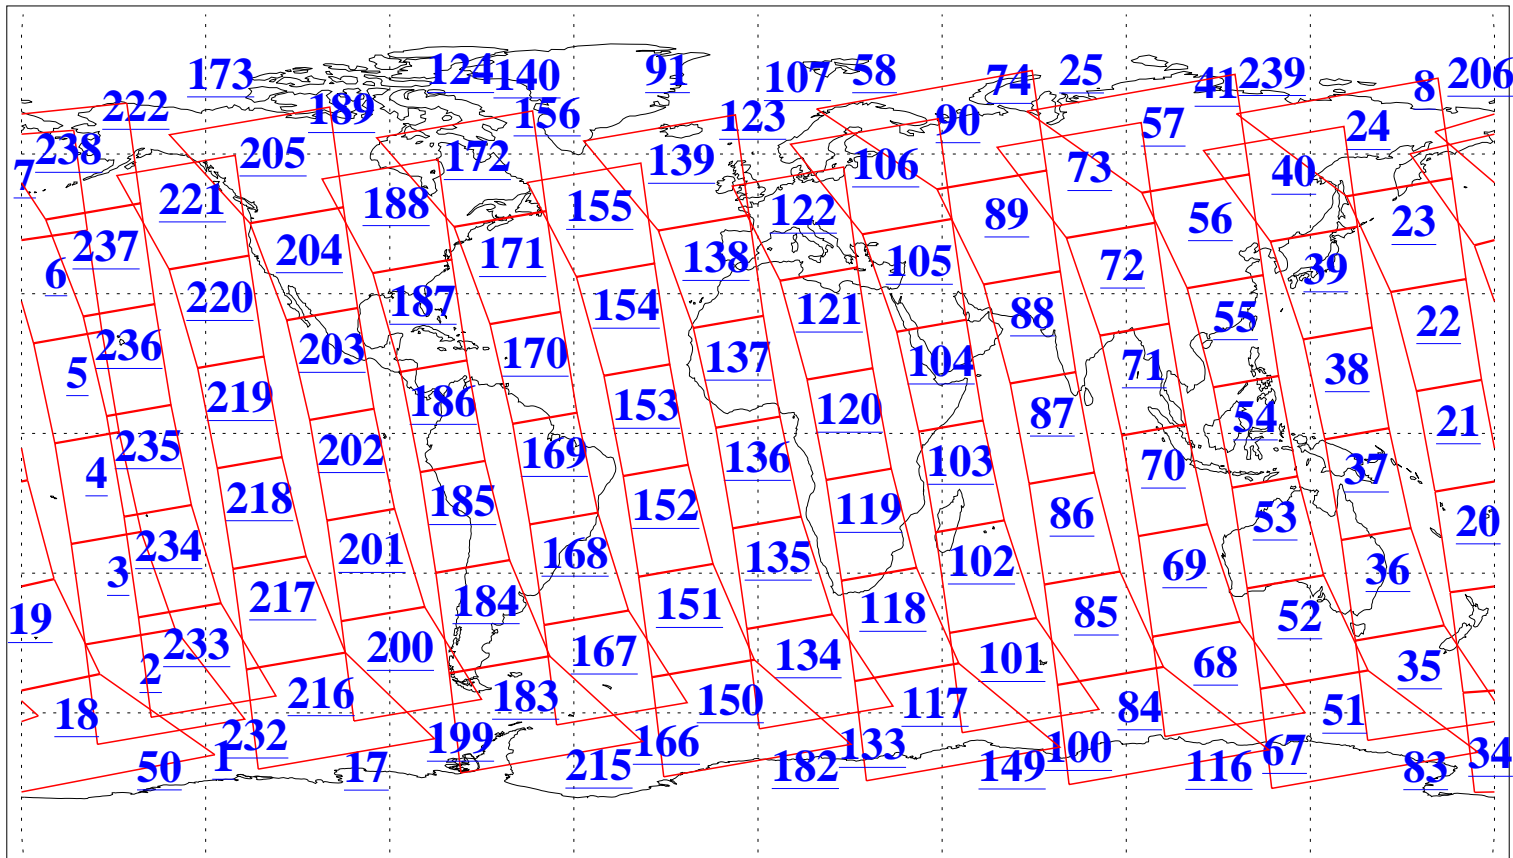

L1B Availability
AMSU Granules: 240
HSB Granules: 0
AIRS Granules: 240

17 Apr 2004
DoY 108
Aqua Day 714
Granules: 1 to 120

Granules: 121 to 240

Legend: AMSU Available, HSB Available, AIRS Available

L1B Availability
AMSU Granules: 240
HSB Granules: 0
AIRS Granules: 240

17 Apr 2004
DoY 108
Aqua Day 714

Ascending Granules

Descending Granules

Legend: AMSU Available, HSB Available, AIRS Available

L1B Availability
AMSU Granules: 240
HSB Granules: 0
AIRS Granules: 240

17 Apr 2004
DoY 108
Aqua Day 714

Northern Hemisphere Granules

Southern Hemisphere Granules

Legend: AMSU Available, HSB Available, AIRS Available