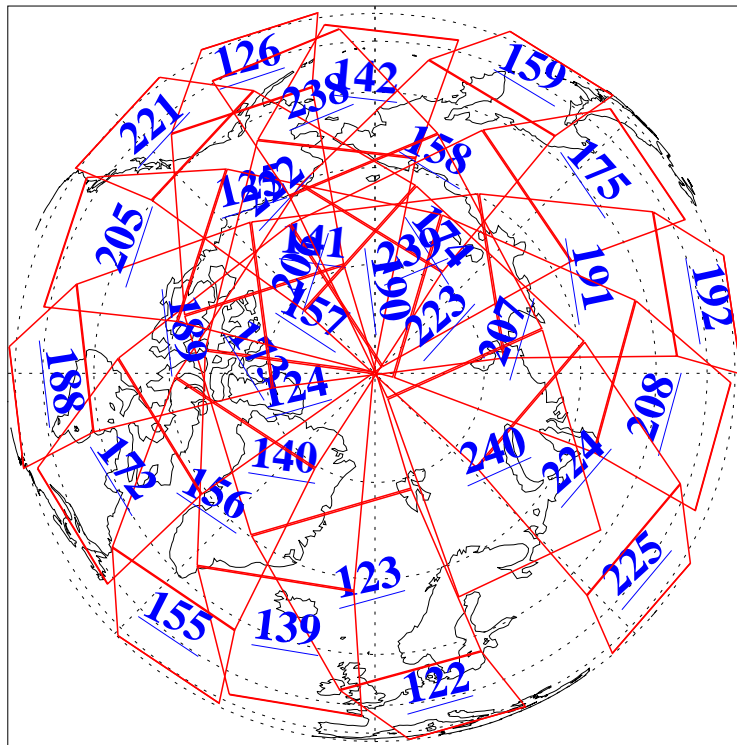

L1B Availability
AMSU Granules: 240
HSB Granules: 0
AIRS Granules: 240

17 Apr 2004
DoY 108
Aqua Day 714
Granules: 1 to 120

Granules: 121 to 240

Legend: AMSU Available, HSB Available, AIRS Available

L1B Availability
AMSU Granules: 240
HSB Granules: 0
AIRS Granules: 240

17 Apr 2004
DoY 108
Aqua Day 714

Ascending Granules

Descending Granules

Legend: AMSU Available, HSB Available, AIRS Available

L1B Availability
AMSU Granules: 240
HSB Granules: 0
AIRS Granules: 240

17 Apr 2004
DoY 108
Aqua Day 714

Northern Hemisphere Granules

Southern Hemisphere Granules

Legend: AMSU Available, HSB Available, AIRS Available