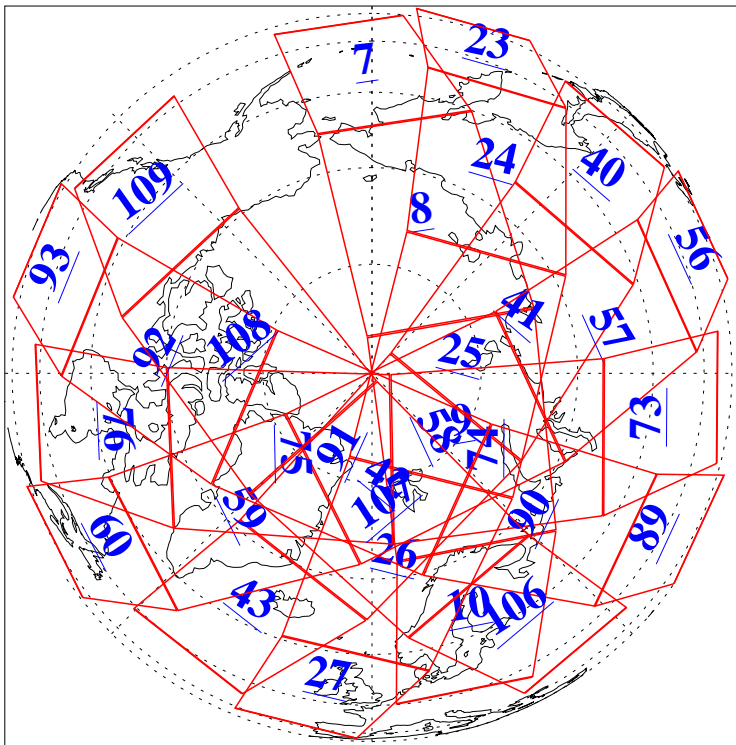

L1B Availability
AMSU Granules: 240
HSB Granules: 0
AIRS Granules: 240

17 Apr 2004
DoY 108
Aqua Day 714
Granules: 1 to 120

Granules: 121 to 240

Legend: AMSU Available, HSB Available, AIRS Available

L1B Availability
AMSU Granules: 240
HSB Granules: 0
AIRS Granules: 240

17 Apr 2004
DoY 108
Aqua Day 714

Ascending Granules

Descending Granules

Legend: AMSU Available, HSB Available, AIRS Available

L1B Availability
AMSU Granules: 240
HSB Granules: 0
AIRS Granules: 240

17 Apr 2004
DoY 108
Aqua Day 714

Northern Hemisphere Granules

Southern Hemisphere Granules

Legend: AMSU Available, HSB Available, AIRS Available