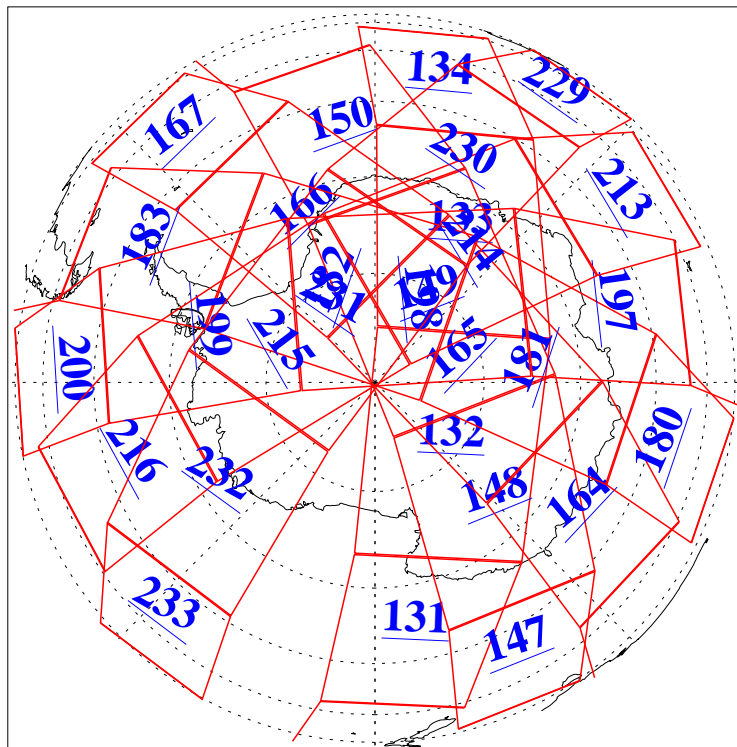

L1B Availability
AMSU Granules: 240
HSB Granules: 0
AIRS Granules: 240

17 Apr 2004
DoY 108
Aqua Day 714
Granules: 1 to 120

Granules: 121 to 240

Legend: AMSU Available, HSB Available, AIRS Available

L1B Availability
AMSU Granules: 240
HSB Granules: 0
AIRS Granules: 240

17 Apr 2004
DoY 108
Aqua Day 714

Ascending Granules

Descending Granules

Legend: AMSU Available, HSB Available, AIRS Available

L1B Availability
AMSU Granules: 240
HSB Granules: 0
AIRS Granules: 240

17 Apr 2004
DoY 108
Aqua Day 714

Northern Hemisphere Granules

Southern Hemisphere Granules

Legend: AMSU Available, HSB Available, AIRS Available