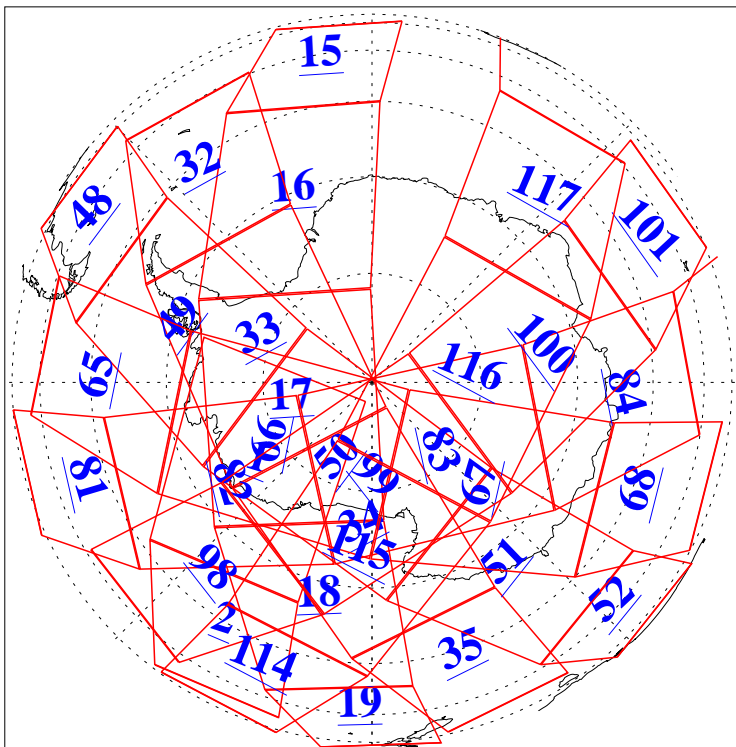

L1B Availability
AMSU Granules: 240
HSB Granules: 0
AIRS Granules: 240

17 Apr 2004
DoY 108
Aqua Day 714
Granules: 1 to 120

Granules: 121 to 240

Legend: AMSU Available, HSB Available, AIRS Available

L1B Availability
AMSU Granules: 240
HSB Granules: 0
AIRS Granules: 240

17 Apr 2004
DoY 108
Aqua Day 714

Ascending Granules

Descending Granules

Legend: AMSU Available, HSB Available, AIRS Available

L1B Availability
AMSU Granules: 240
HSB Granules: 0
AIRS Granules: 240

17 Apr 2004
DoY 108
Aqua Day 714

Northern Hemisphere Granules

Southern Hemisphere Granules

Legend: AMSU Available, HSB Available, AIRS Available