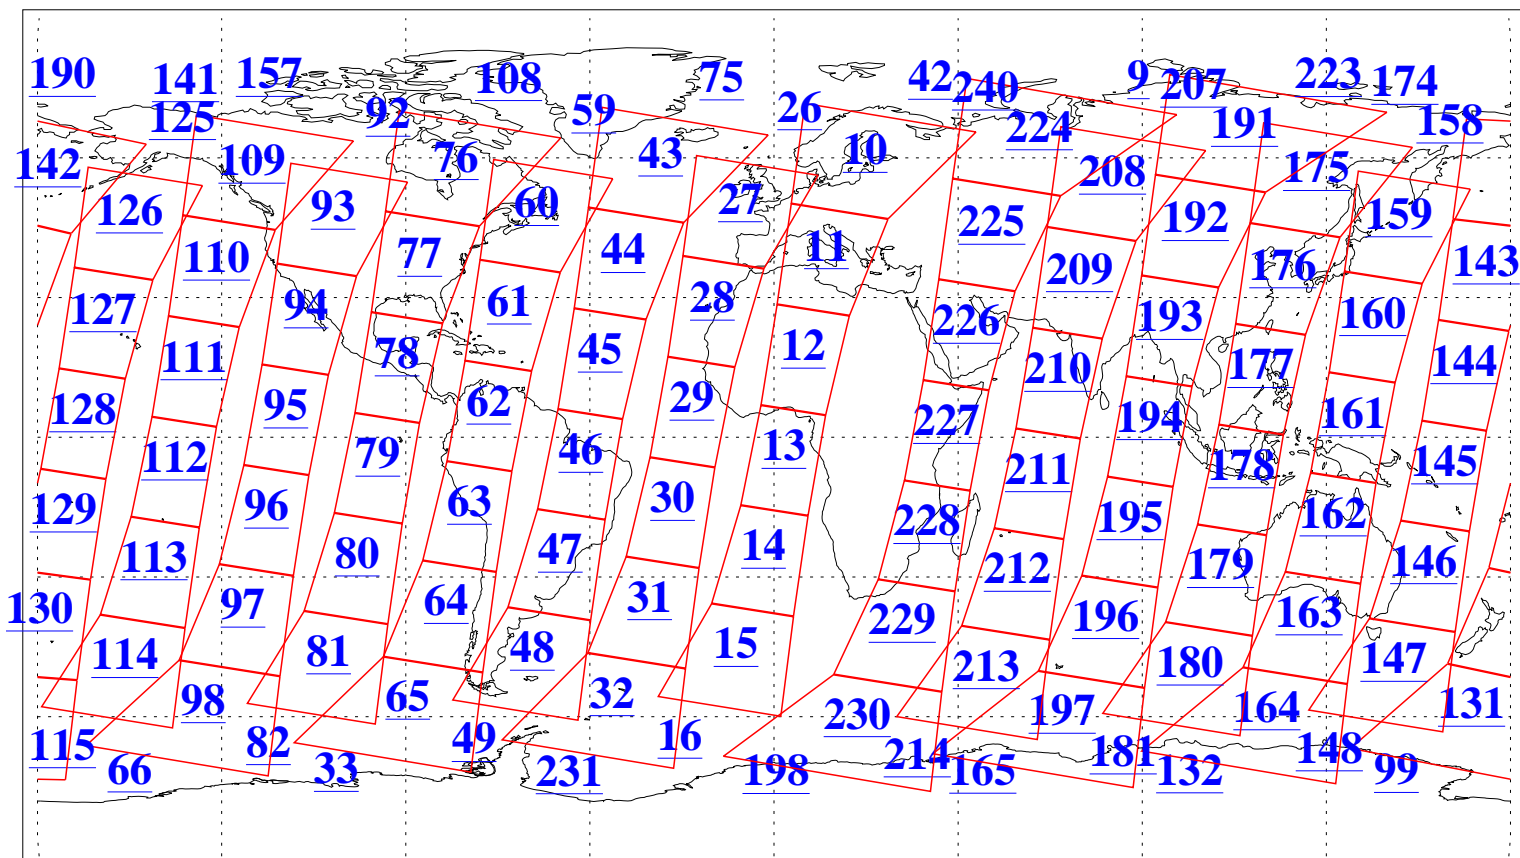

L1B Availability
AMSU Granules: 240
HSB Granules: 0
AIRS Granules: 240

17 Apr 2004
DoY 108
Aqua Day 714
Granules: 1 to 120

Granules: 121 to 240

Legend: AMSU Available, HSB Available, AIRS Available

L1B Availability
AMSU Granules: 240
HSB Granules: 0
AIRS Granules: 240

17 Apr 2004
DoY 108
Aqua Day 714

Ascending Granules

Descending Granules

Legend: AMSU Available, HSB Available, AIRS Available

L1B Availability
AMSU Granules: 240
HSB Granules: 0
AIRS Granules: 240

17 Apr 2004
DoY 108
Aqua Day 714

Northern Hemisphere Granules

Southern Hemisphere Granules

Legend: AMSU Available, HSB Available, AIRS Available