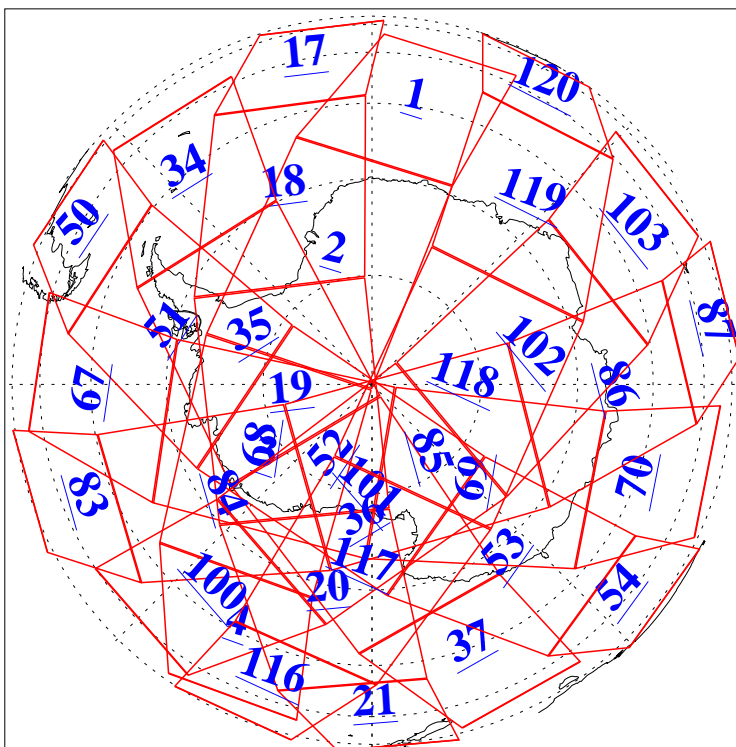

L1B Availability
AMSU Granules: 240
HSB Granules: 0
AIRS Granules: 240

15 Apr 2004
DoY 106
Aqua Day 712
Granules: 1 to 120

Granules: 121 to 240

Legend: AMSU Available, HSB Available, AIRS Available

L1B Availability
AMSU Granules: 240
HSB Granules: 0
AIRS Granules: 240

15 Apr 2004
DoY 106
Aqua Day 712

Ascending Granules

Descending Granules

Legend: AMSU Available, HSB Available, AIRS Available

L1B Availability
 AMSU Granules: 240
 HSB Granules: 0
 AIRS Granules: 240

15 Apr 2004
 DoY 106
 Aqua Day 712

Northern Hemisphere Granules

Southern Hemisphere Granules

Legend: AMSU Available, HSB Available, AIRS Available