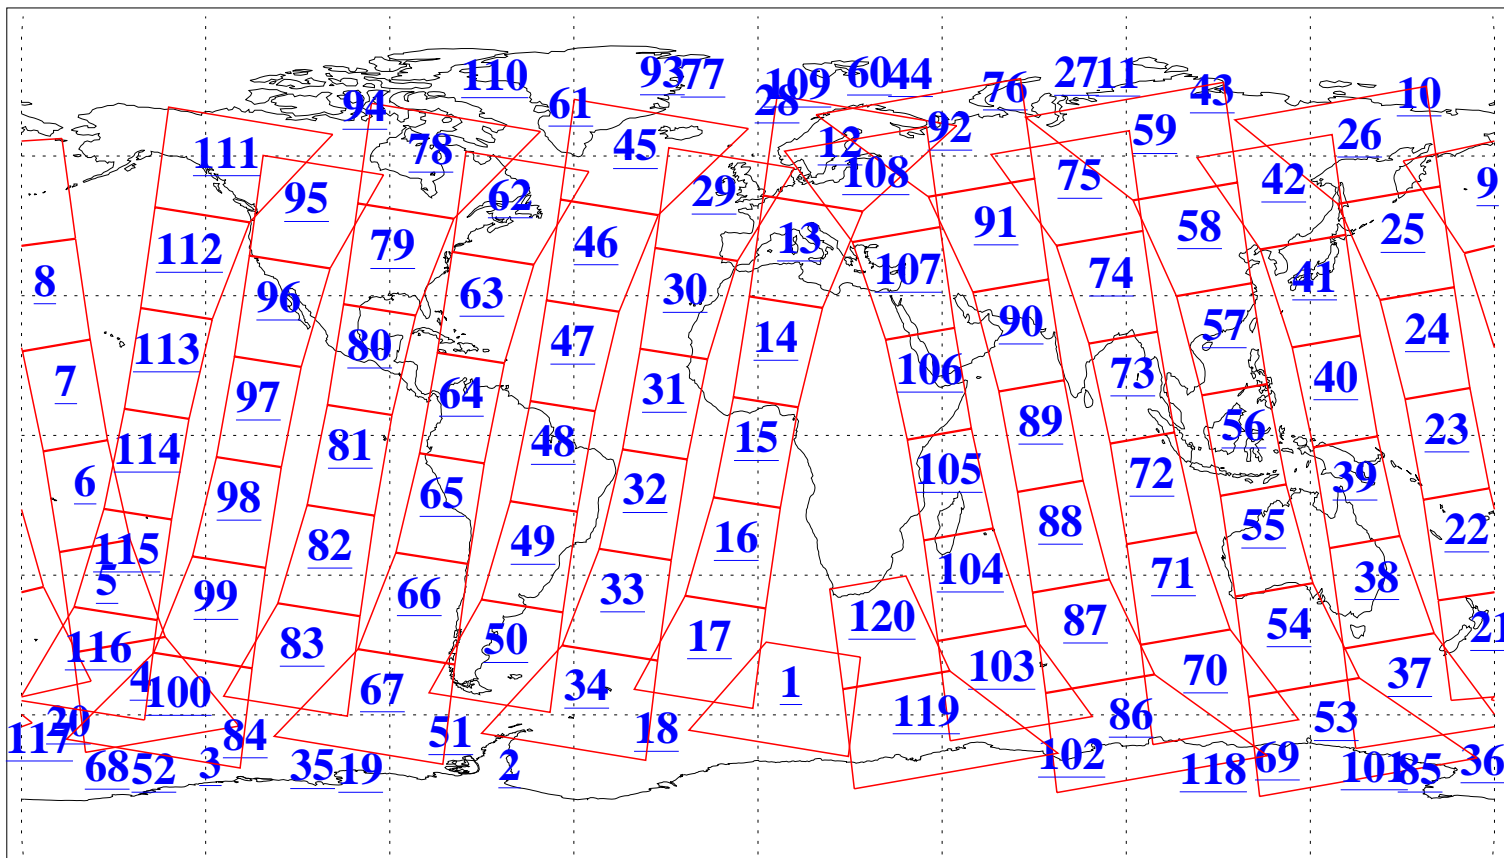

L1B Availability
AMSU Granules: 240
HSB Granules: 0
AIRS Granules: 240

15 Apr 2004
DoY 106
Aqua Day 712
Granules: 1 to 120

Granules: 121 to 240

Legend: AMSU Available, HSB Available, AIRS Available

L1B Availability
AMSU Granules: 240
HSB Granules: 0
AIRS Granules: 240

15 Apr 2004
DoY 106
Aqua Day 712

Ascending Granules

Descending Granules

Legend: AMSU Available, HSB Available, AIRS Available

L1B Availability
 AMSU Granules: 240
 HSB Granules: 0
 AIRS Granules: 240

15 Apr 2004
 DoY 106
 Aqua Day 712

Northern Hemisphere Granules

Southern Hemisphere Granules

Legend: AMSU Available, HSB Available, AIRS Available