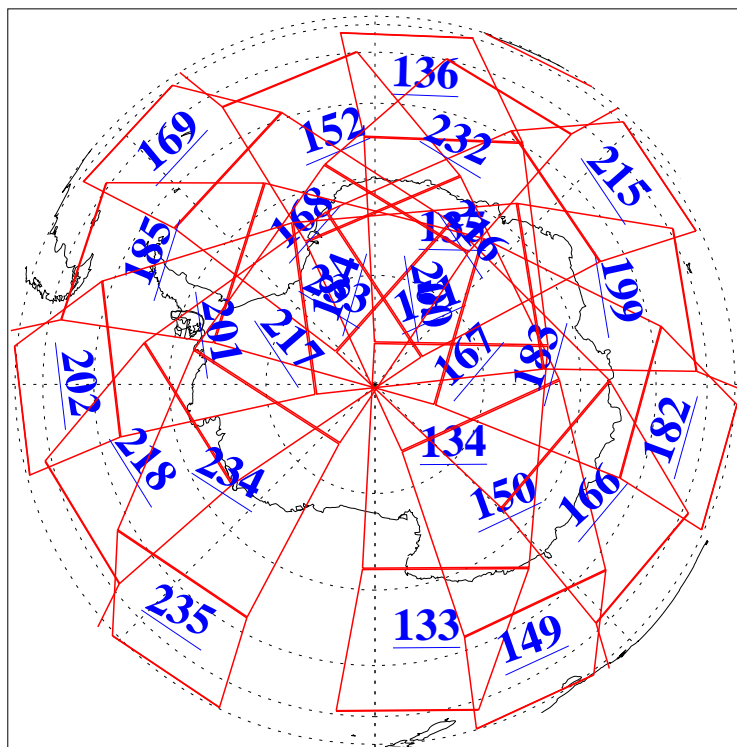

L1B Availability
AMSU Granules: 240
HSB Granules: 0
AIRS Granules: 240

15 Apr 2004
DoY 106
Aqua Day 712
Granules: 1 to 120

Granules: 121 to 240

Legend: AMSU Available, HSB Available, AIRS Available

L1B Availability
AMSU Granules: 240
HSB Granules: 0
AIRS Granules: 240

15 Apr 2004
DoY 106
Aqua Day 712

Ascending Granules

Descending Granules

Legend: AMSU Available, HSB Available, AIRS Available

L1B Availability
 AMSU Granules: 240
 HSB Granules: 0
 AIRS Granules: 240

15 Apr 2004
 DoY 106
 Aqua Day 712

Northern Hemisphere Granules

Southern Hemisphere Granules

Legend: AMSU Available, HSB Available, AIRS Available