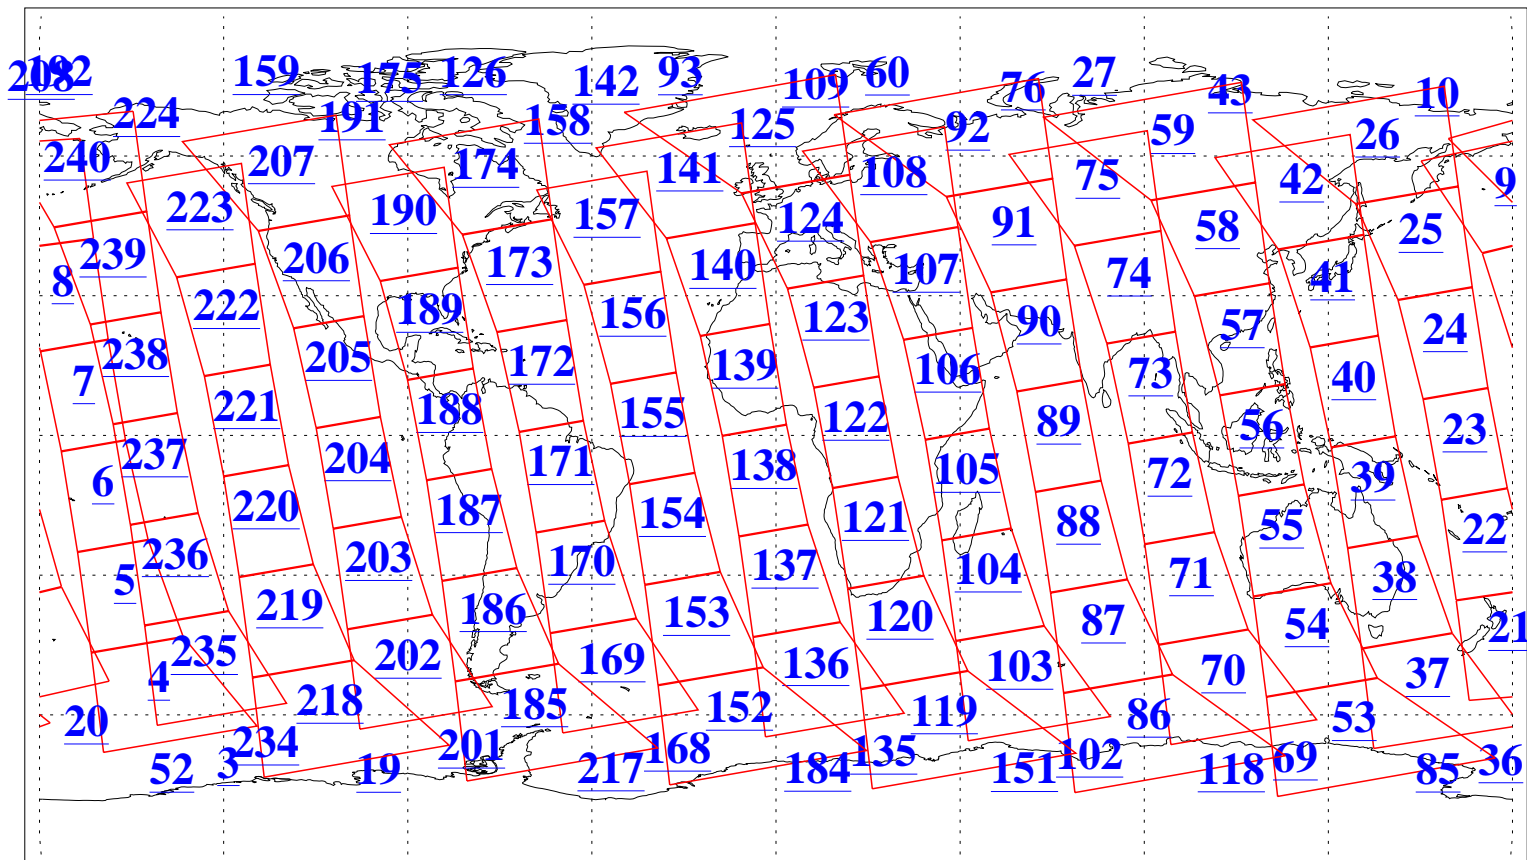

L1B Availability
AMSU Granules: 240
HSB Granules: 0
AIRS Granules: 240

15 Apr 2004
DoY 106
Aqua Day 712
Granules: 1 to 120

Granules: 121 to 240

Legend: AMSU Available, HSB Available, AIRS Available

L1B Availability
AMSU Granules: 240
HSB Granules: 0
AIRS Granules: 240

15 Apr 2004
DoY 106
Aqua Day 712

Ascending Granules

Descending Granules

Legend: AMSU Available, HSB Available, AIRS Available

L1B Availability
 AMSU Granules: 240
 HSB Granules: 0
 AIRS Granules: 240

15 Apr 2004
 DoY 106
 Aqua Day 712

Northern Hemisphere Granules

Southern Hemisphere Granules

Legend: AMSU Available, HSB Available, AIRS Available