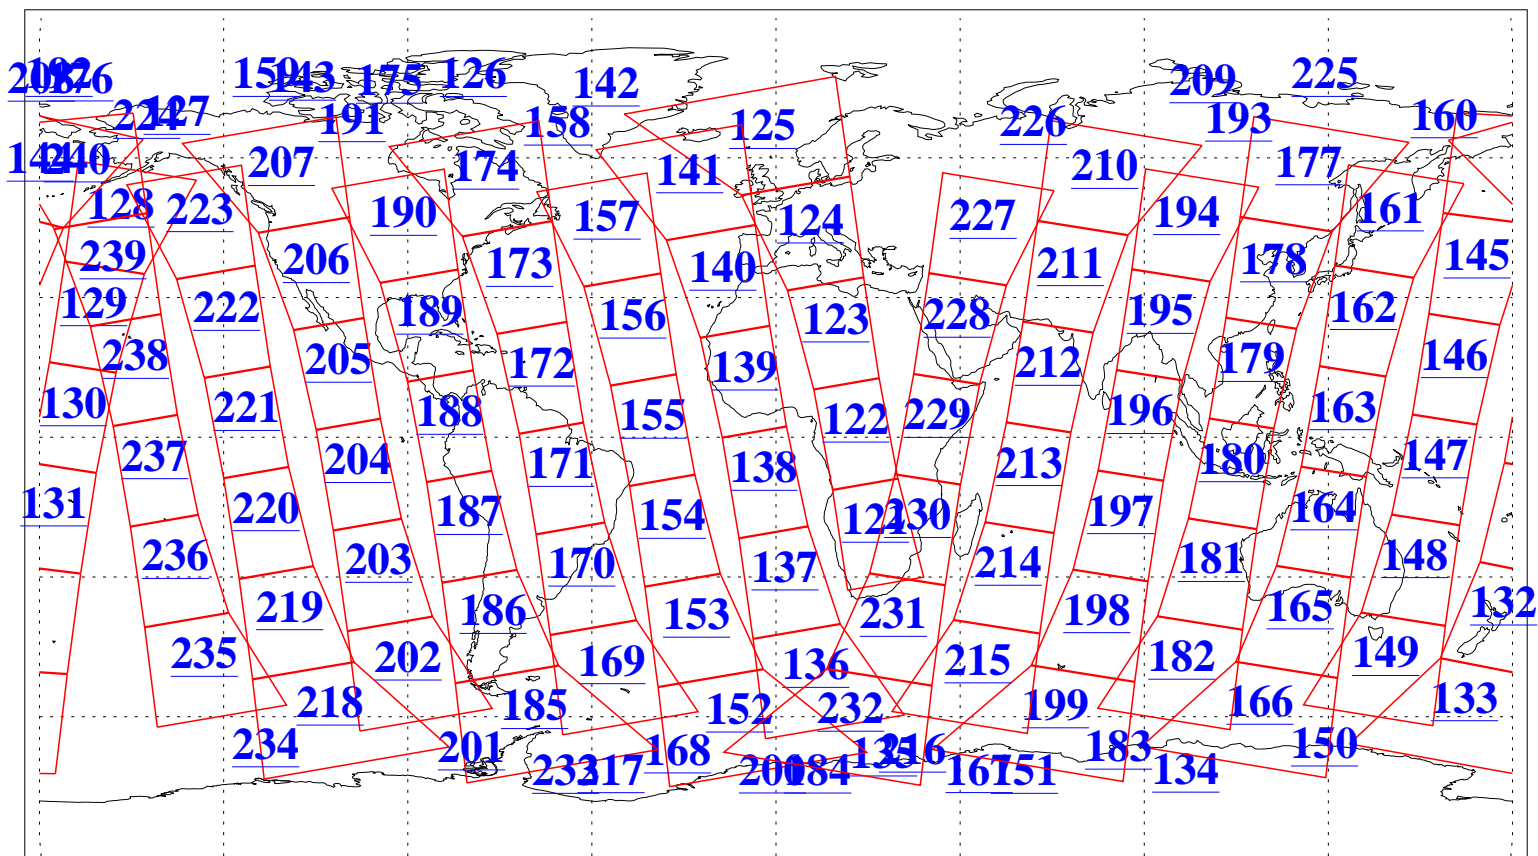

L1B Availability
AMSU Granules: 240
HSB Granules: 0
AIRS Granules: 240

15 Apr 2004
DoY 106
Aqua Day 712
Granules: 1 to 120

Granules: 121 to 240

Legend: AMSU Available, HSB Available, AIRS Available

L1B Availability
AMSU Granules: 240
HSB Granules: 0
AIRS Granules: 240

15 Apr 2004
DoY 106
Aqua Day 712

Ascending Granules

Descending Granules

Legend: AMSU Available, HSB Available, AIRS Available

L1B Availability
 AMSU Granules: 240
 HSB Granules: 0
 AIRS Granules: 240

15 Apr 2004
 DoY 106
 Aqua Day 712

Northern Hemisphere Granules

Southern Hemisphere Granules

Legend: AMSU Available, HSB Available, AIRS Available