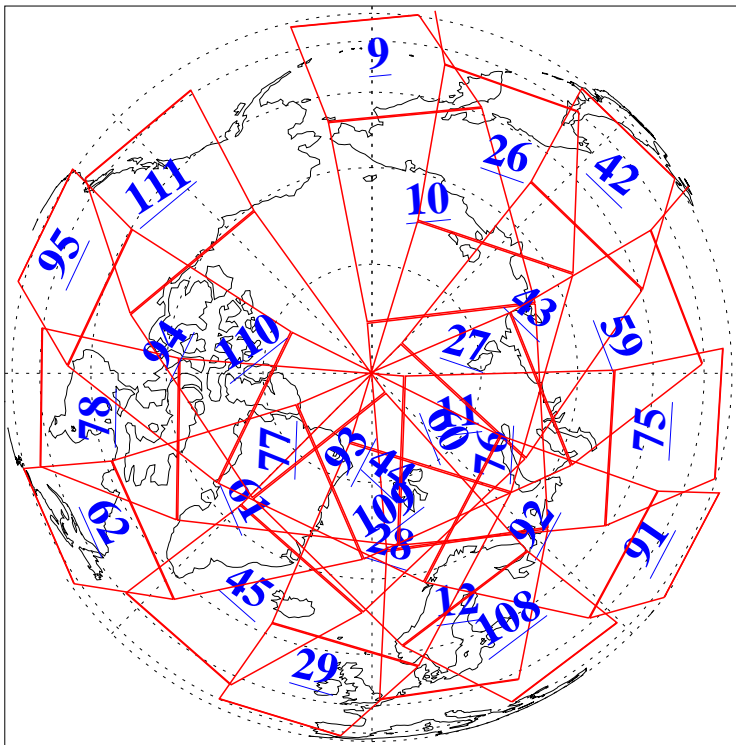

L1B Availability
AMSU Granules: 240
HSB Granules: 0
AIRS Granules: 240

15 Apr 2004
DoY 106
Aqua Day 712
Granules: 1 to 120

Granules: 121 to 240

Legend: AMSU Available, HSB Available, AIRS Available

L1B Availability
AMSU Granules: 240
HSB Granules: 0
AIRS Granules: 240

15 Apr 2004
DoY 106
Aqua Day 712

Ascending Granules

Descending Granules

Legend: AMSU Available, HSB Available, AIRS Available

L1B Availability
 AMSU Granules: 240
 HSB Granules: 0
 AIRS Granules: 240

15 Apr 2004
 DoY 106
 Aqua Day 712

Northern Hemisphere Granules

Southern Hemisphere Granules

Legend: AMSU Available, HSB Available, AIRS Available