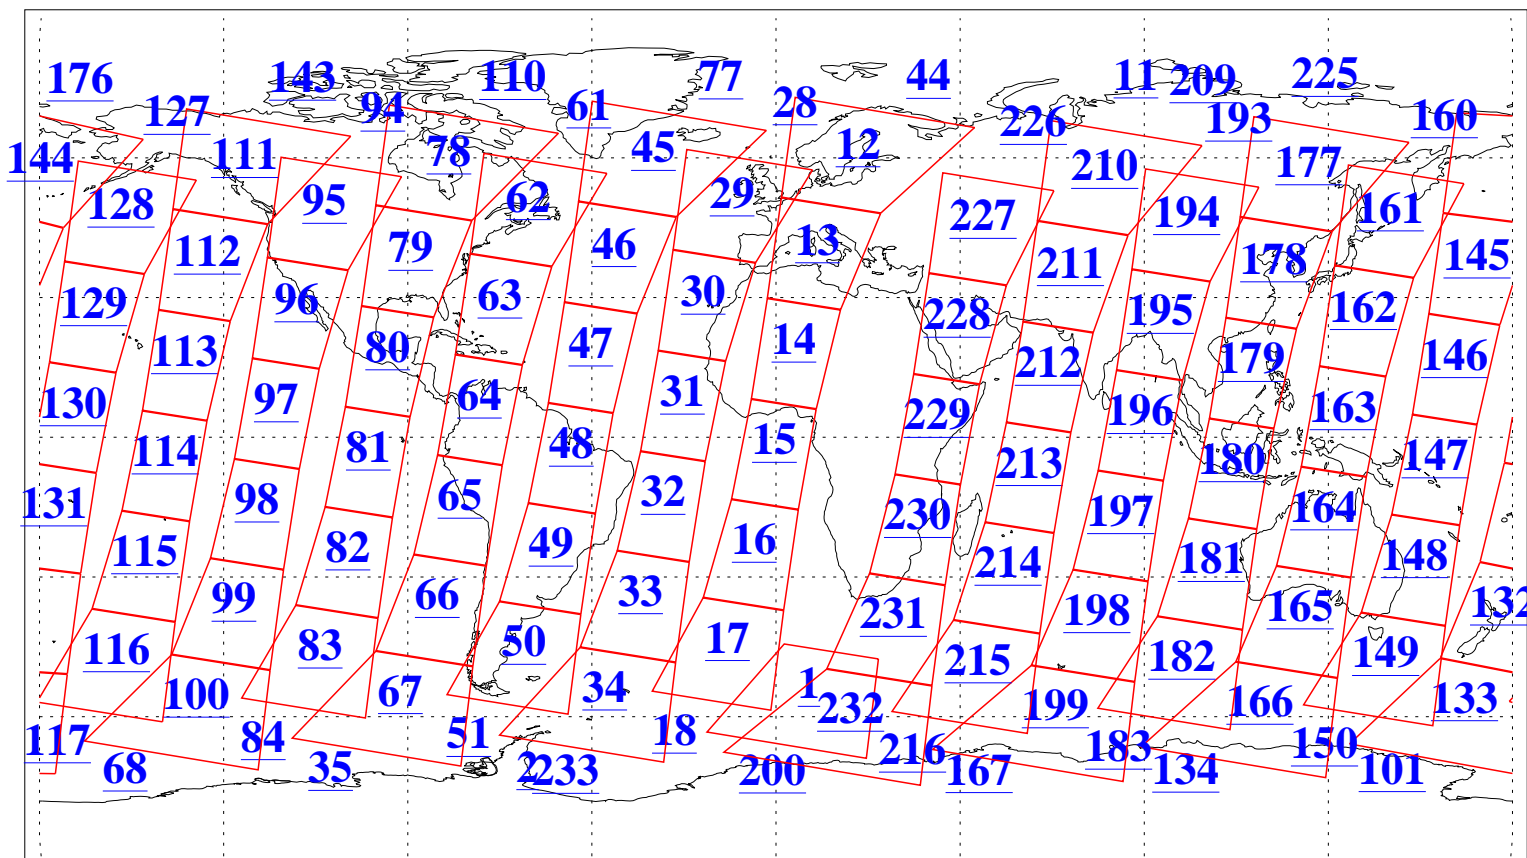

L1B Availability
AMSU Granules: 240
HSB Granules: 0
AIRS Granules: 240

15 Apr 2004
DoY 106
Aqua Day 712
Granules: 1 to 120

Granules: 121 to 240

Legend: AMSU Available, HSB Available, AIRS Available

L1B Availability
AMSU Granules: 240
HSB Granules: 0
AIRS Granules: 240

15 Apr 2004
DoY 106
Aqua Day 712

Ascending Granules

Descending Granules

Legend: AMSU Available, HSB Available, AIRS Available

L1B Availability
 AMSU Granules: 240
 HSB Granules: 0
 AIRS Granules: 240

15 Apr 2004
 DoY 106
 Aqua Day 712

Northern Hemisphere Granules

Southern Hemisphere Granules

Legend: AMSU Available, HSB Available, AIRS Available