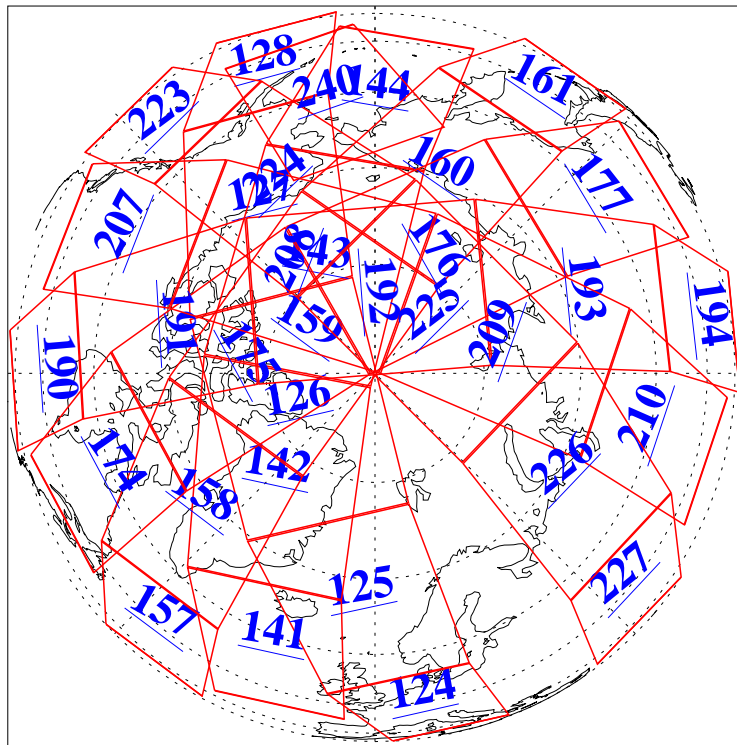

L1B Availability
AMSU Granules: 240
HSB Granules: 0
AIRS Granules: 240

15 Apr 2004
DoY 106
Aqua Day 712
Granules: 1 to 120

Granules: 121 to 240

Legend: AMSU Available, HSB Available, AIRS Available

L1B Availability
AMSU Granules: 240
HSB Granules: 0
AIRS Granules: 240

15 Apr 2004
DoY 106
Aqua Day 712

Ascending Granules

Descending Granules

Legend: AMSU Available, HSB Available, AIRS Available

L1B Availability
 AMSU Granules: 240
 HSB Granules: 0
 AIRS Granules: 240

15 Apr 2004
 DoY 106
 Aqua Day 712

Northern Hemisphere Granules

Southern Hemisphere Granules

Legend: AMSU Available, HSB Available, AIRS Available