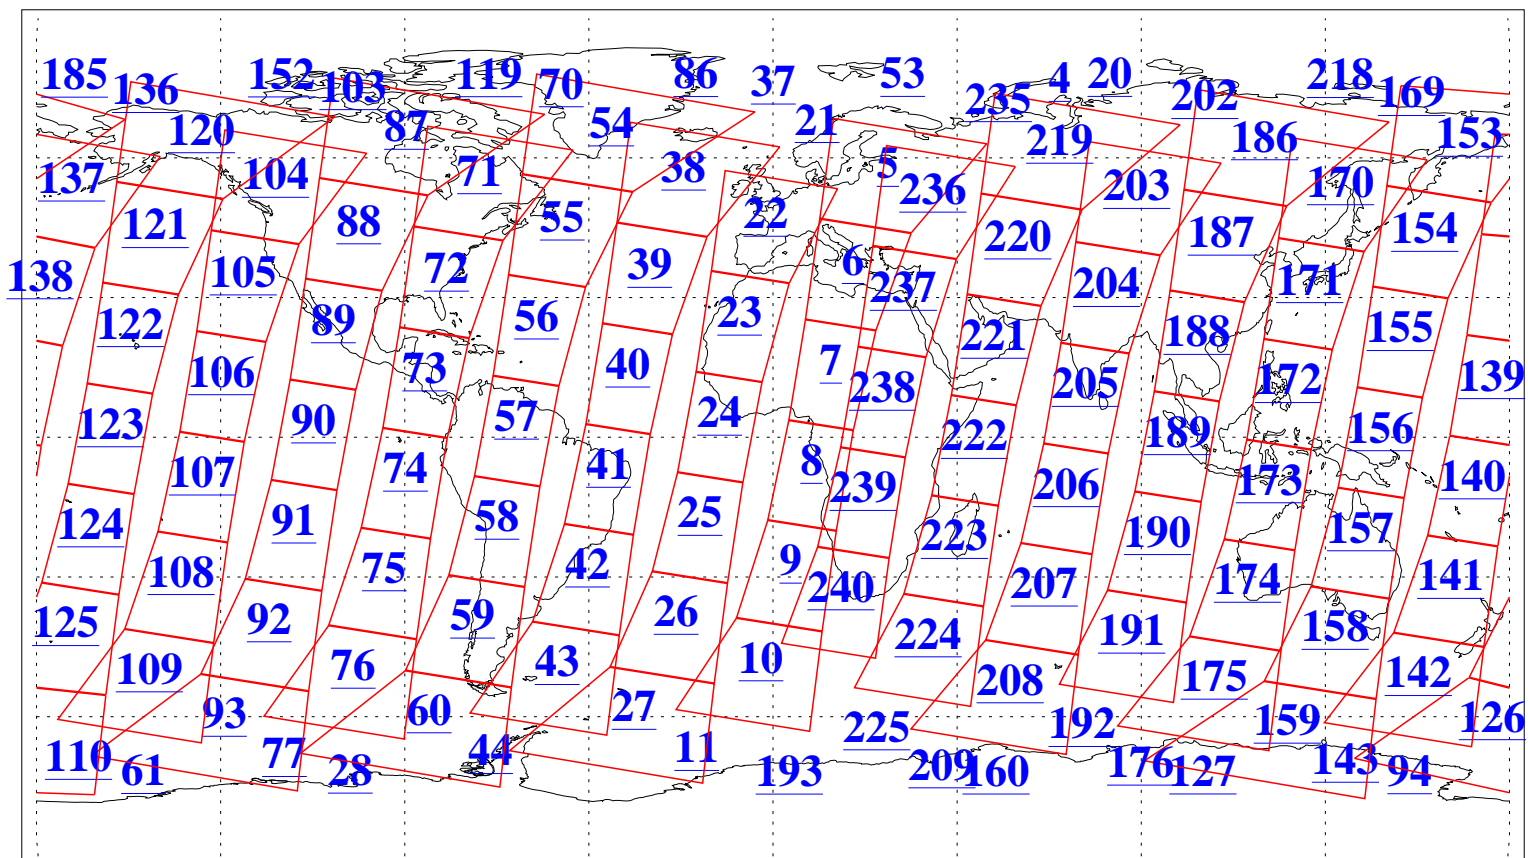

L1B Availability  
AMSU Granules: 240  
HSB Granules: 0  
AIRS Granules: 240

14 Apr 2004  
DoY 105  
Aqua Day 711  
Granules: 1 to 120

Granules: 121 to 240

Legend: AMSU Available, HSB Available, AIRS Available

L1B Availability  
AMSU Granules: 240  
HSB Granules: 0  
AIRS Granules: 240

14 Apr 2004  
DoY 105  
Aqua Day 711

Ascending Granules

Descending Granules

Legend: AMSU Available, HSB Available, AIRS Available