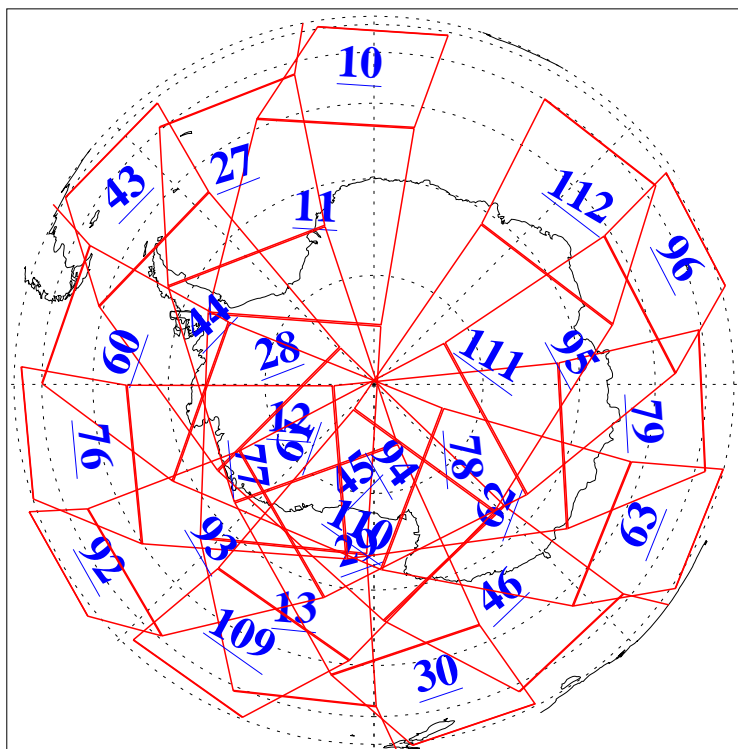

Legend: AMSU Available, HSB Available, AIRS Available