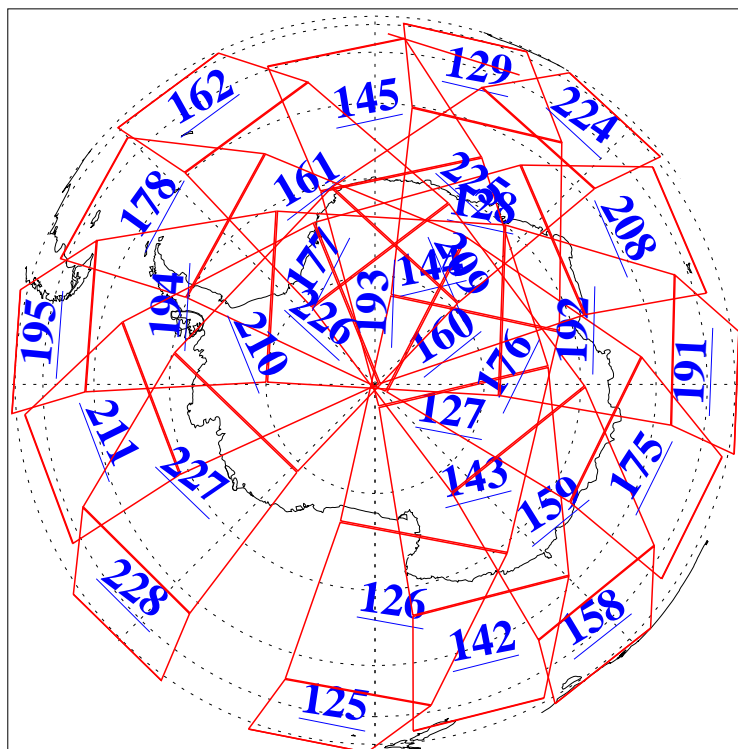

Legend: AMSU Available, HSB Available, AIRS Available