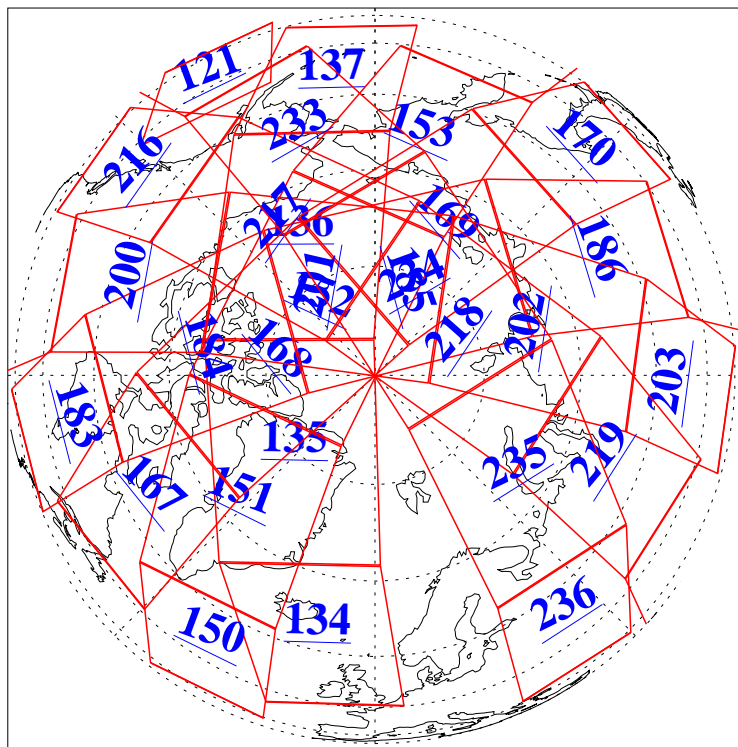

L1B Availability  
AMSU Granules: 240  
HSB Granules: 0  
AIRS Granules: 240

14 Apr 2004  
DoY 105  
Aqua Day 711  
Granules: 1 to 120

Granules: 121 to 240

Legend: AMSU Available, HSB Available, AIRS Available

L1B Availability  
AMSU Granules: 240  
HSB Granules: 0  
AIRS Granules: 240

14 Apr 2004  
DoY 105  
Aqua Day 711

Ascending Granules

Descending Granules

Legend: AMSU Available, HSB Available, AIRS Available

### Northern Hemisphere Granules