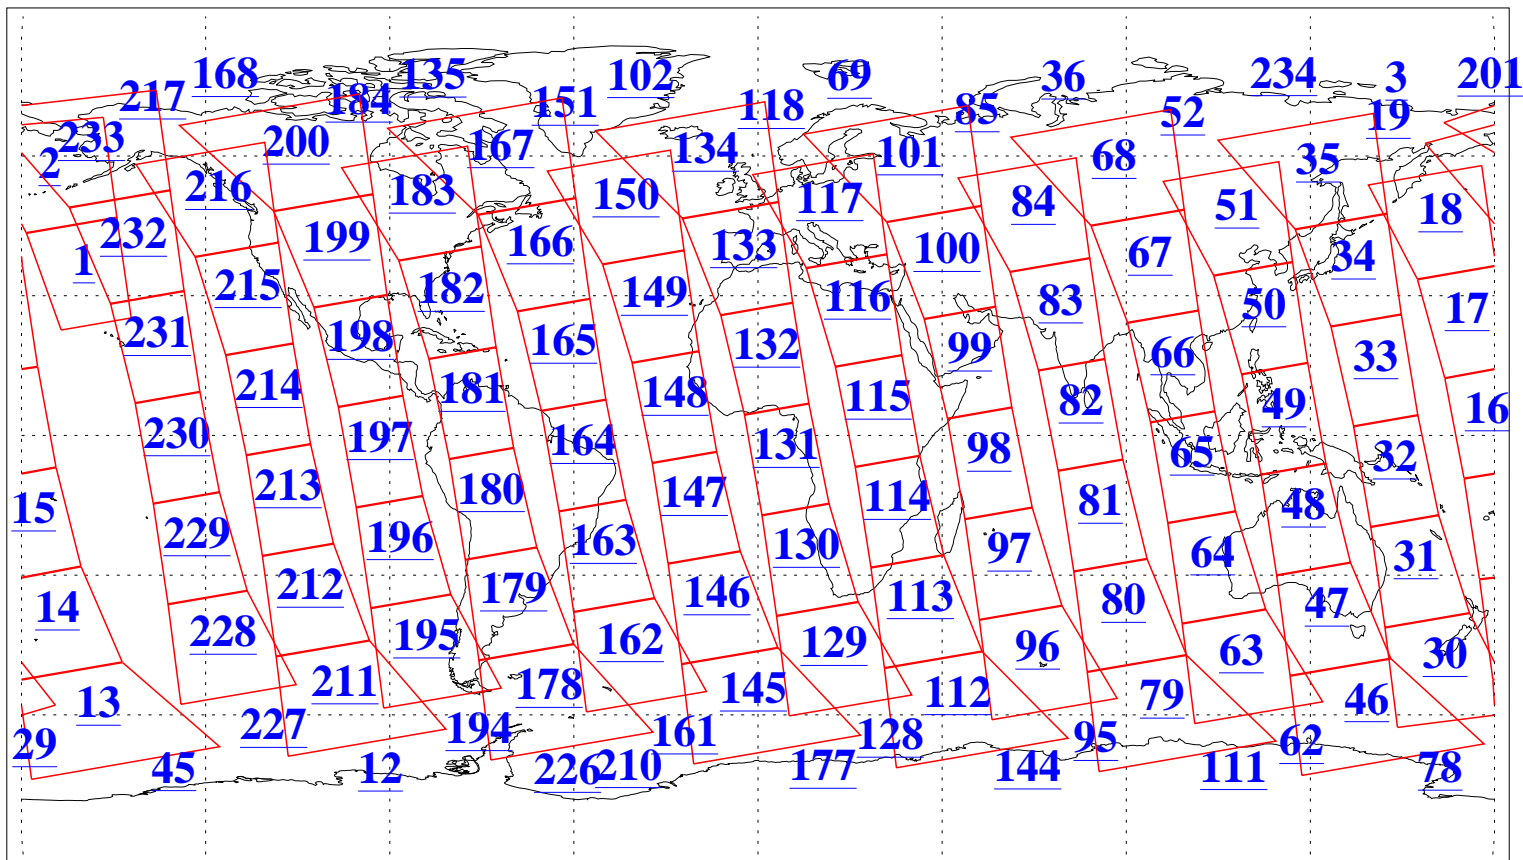

L1B Availability  
AMSU Granules: 240  
HSB Granules: 0  
AIRS Granules: 240

14 Apr 2004  
DoY 105  
Aqua Day 711  
Granules: 1 to 120

Granules: 121 to 240

Legend: AMSU Available, HSB Available, AIRS Available

L1B Availability  
AMSU Granules: 240  
HSB Granules: 0  
AIRS Granules: 240

14 Apr 2004  
DoY 105  
Aqua Day 711

Ascending Granules

Descending Granules

Legend: AMSU Available, HSB Available, AIRS Available