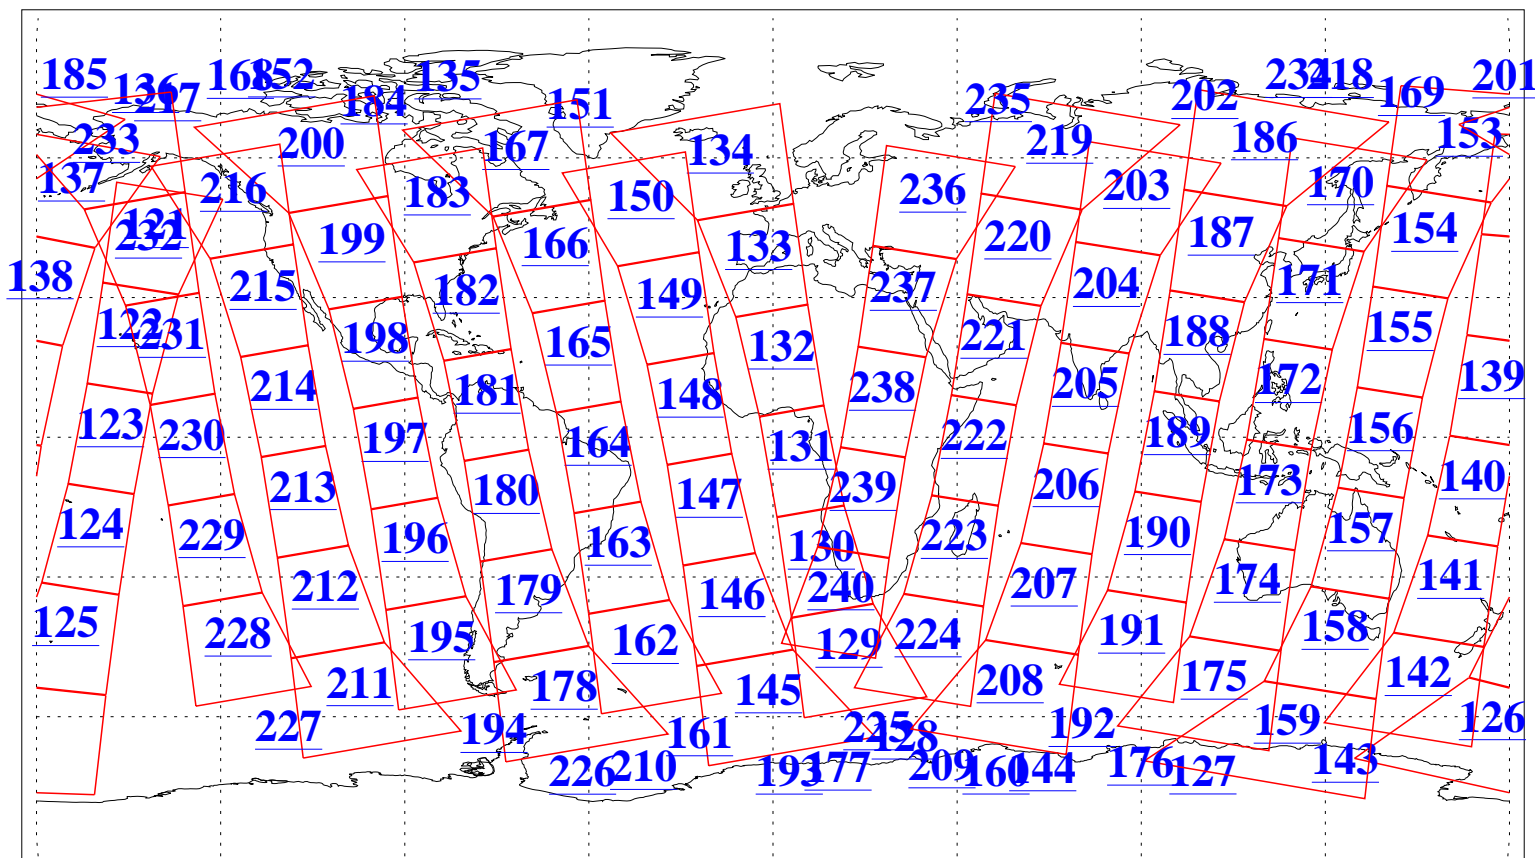

L1B Availability  
AMSU Granules: 240  
HSB Granules: 0  
AIRS Granules: 240

14 Apr 2004  
DoY 105  
Aqua Day 711  
Granules: 1 to 120

Granules: 121 to 240

Legend: AMSU Available, HSB Available, AIRS Available

L1B Availability  
AMSU Granules: 240  
HSB Granules: 0  
AIRS Granules: 240

14 Apr 2004  
DoY 105  
Aqua Day 711

Ascending Granules

Descending Granules

Legend: AMSU Available, HSB Available, AIRS Available