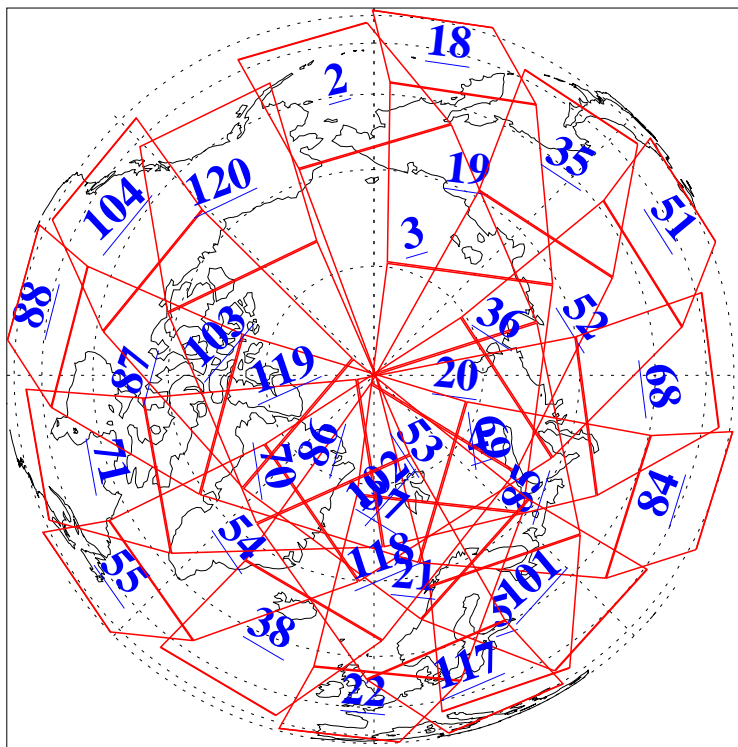

L1B Availability  
AMSU Granules: 240  
HSB Granules: 0  
AIRS Granules: 240

14 Apr 2004  
DoY 105  
Aqua Day 711  
Granules: 1 to 120

Granules: 121 to 240

Legend: AMSU Available, HSB Available, AIRS Available

L1B Availability  
AMSU Granules: 240  
HSB Granules: 0  
AIRS Granules: 240

14 Apr 2004  
DoY 105  
Aqua Day 711

Ascending Granules

Descending Granules

Legend: AMSU Available, HSB Available, AIRS Available

### Northern Hemisphere Granules