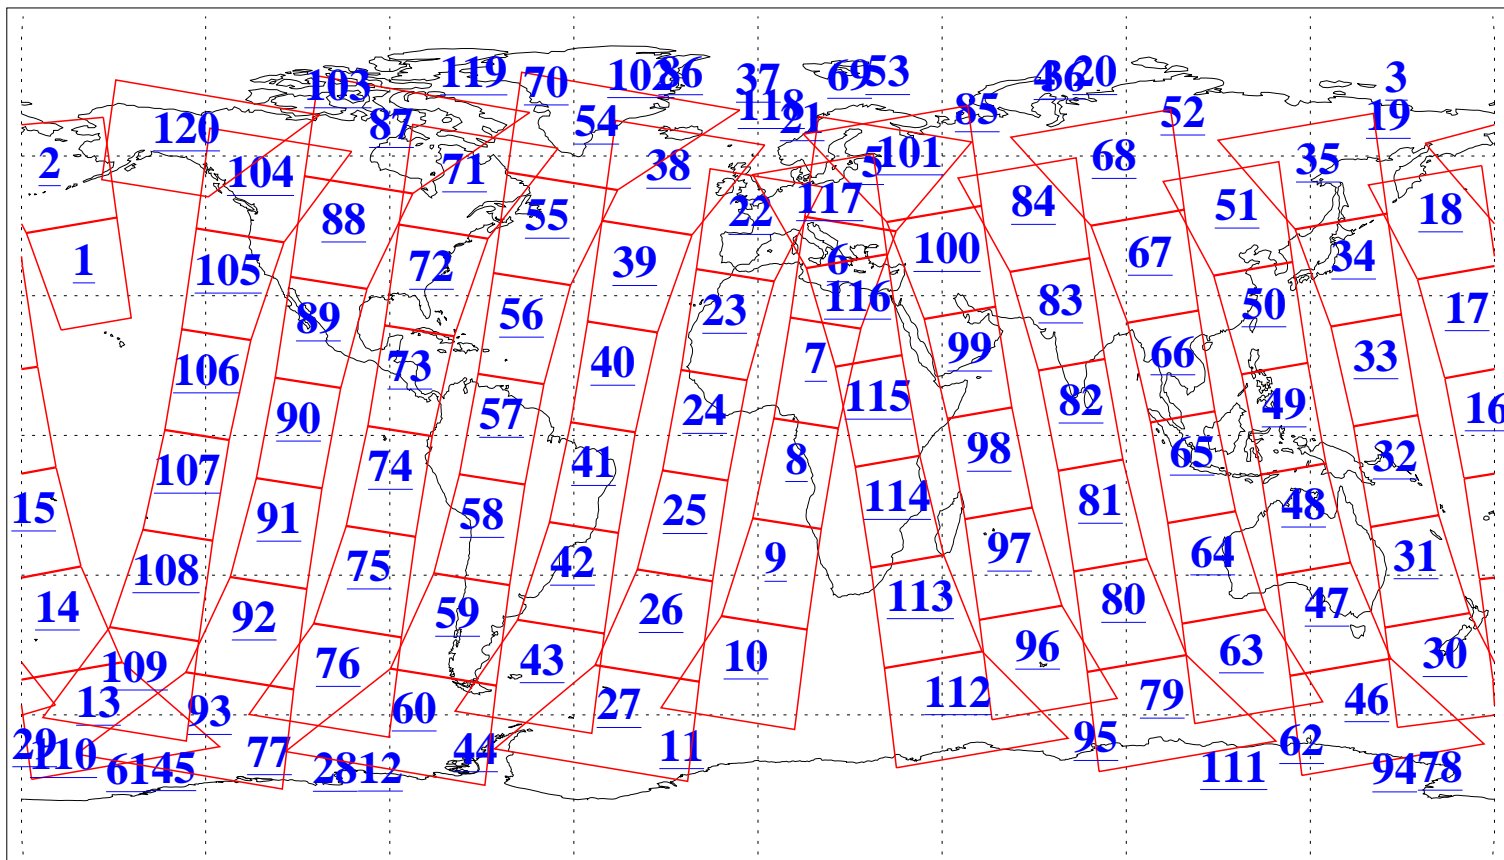

L1B Availability  
AMSU Granules: 240  
HSB Granules: 0  
AIRS Granules: 240

14 Apr 2004  
DoY 105  
Aqua Day 711  
Granules: 1 to 120

Granules: 121 to 240

Legend: AMSU Available, HSB Available, AIRS Available

L1B Availability  
AMSU Granules: 240  
HSB Granules: 0  
AIRS Granules: 240

14 Apr 2004  
DoY 105  
Aqua Day 711

Ascending Granules

Descending Granules

Legend: AMSU Available, HSB Available, AIRS Available