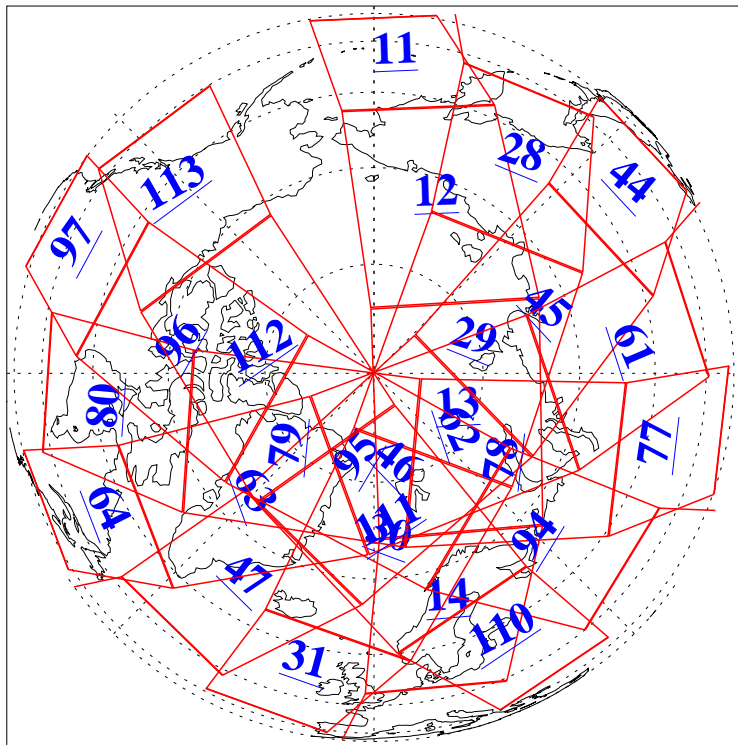

L1B Availability  
AMSU Granules: 240  
HSB Granules: 0  
AIRS Granules: 240

13 Apr 2004  
DoY 104  
Aqua Day 710  
Granules: 1 to 120

Granules: 121 to 240

Legend: AMSU Available, HSB Available, AIRS Available

L1B Availability  
AMSU Granules: 240  
HSB Granules: 0  
AIRS Granules: 240

13 Apr 2004  
DoY 104  
Aqua Day 710

Ascending Granules

Descending Granules

Legend: AMSU Available, HSB Available, AIRS Available

L1B Availability  
AMSU Granules: 240  
HSB Granules: 0  
AIRS Granules: 240

13 Apr 2004  
DoY 104  
Aqua Day 710

### Northern Hemisphere Granules