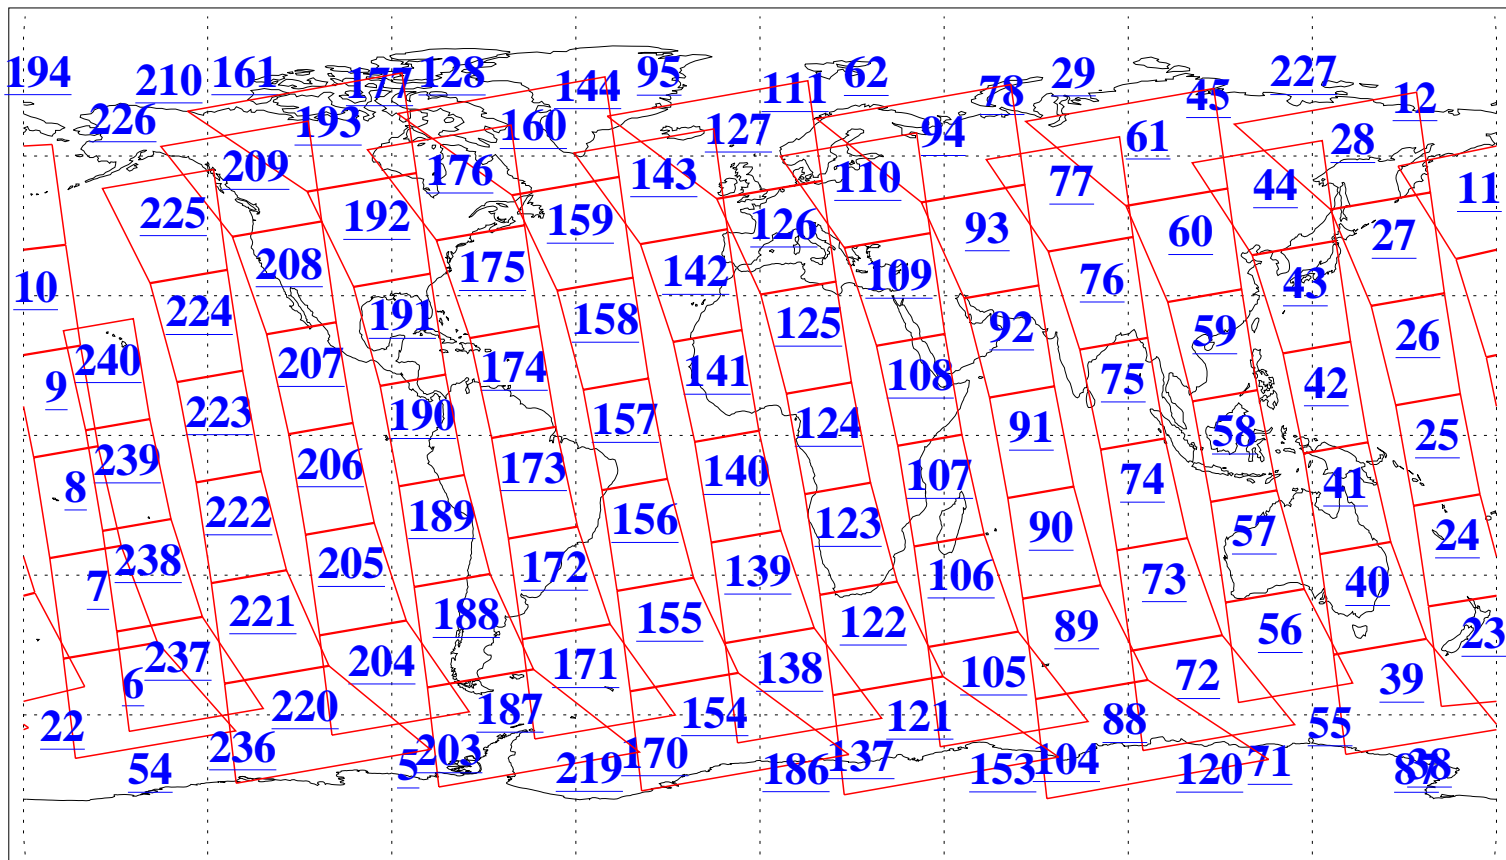

L1B Availability  
AMSU Granules: 240  
HSB Granules: 0  
AIRS Granules: 240

13 Apr 2004  
DoY 104  
Aqua Day 710  
Granules: 1 to 120

Granules: 121 to 240

Legend: AMSU Available, HSB Available, AIRS Available

L1B Availability  
AMSU Granules: 240  
HSB Granules: 0  
AIRS Granules: 240

13 Apr 2004  
DoY 104  
Aqua Day 710

Ascending Granules

Descending Granules

Legend: AMSU Available, HSB Available, AIRS Available

### Northern Hemisphere Granules