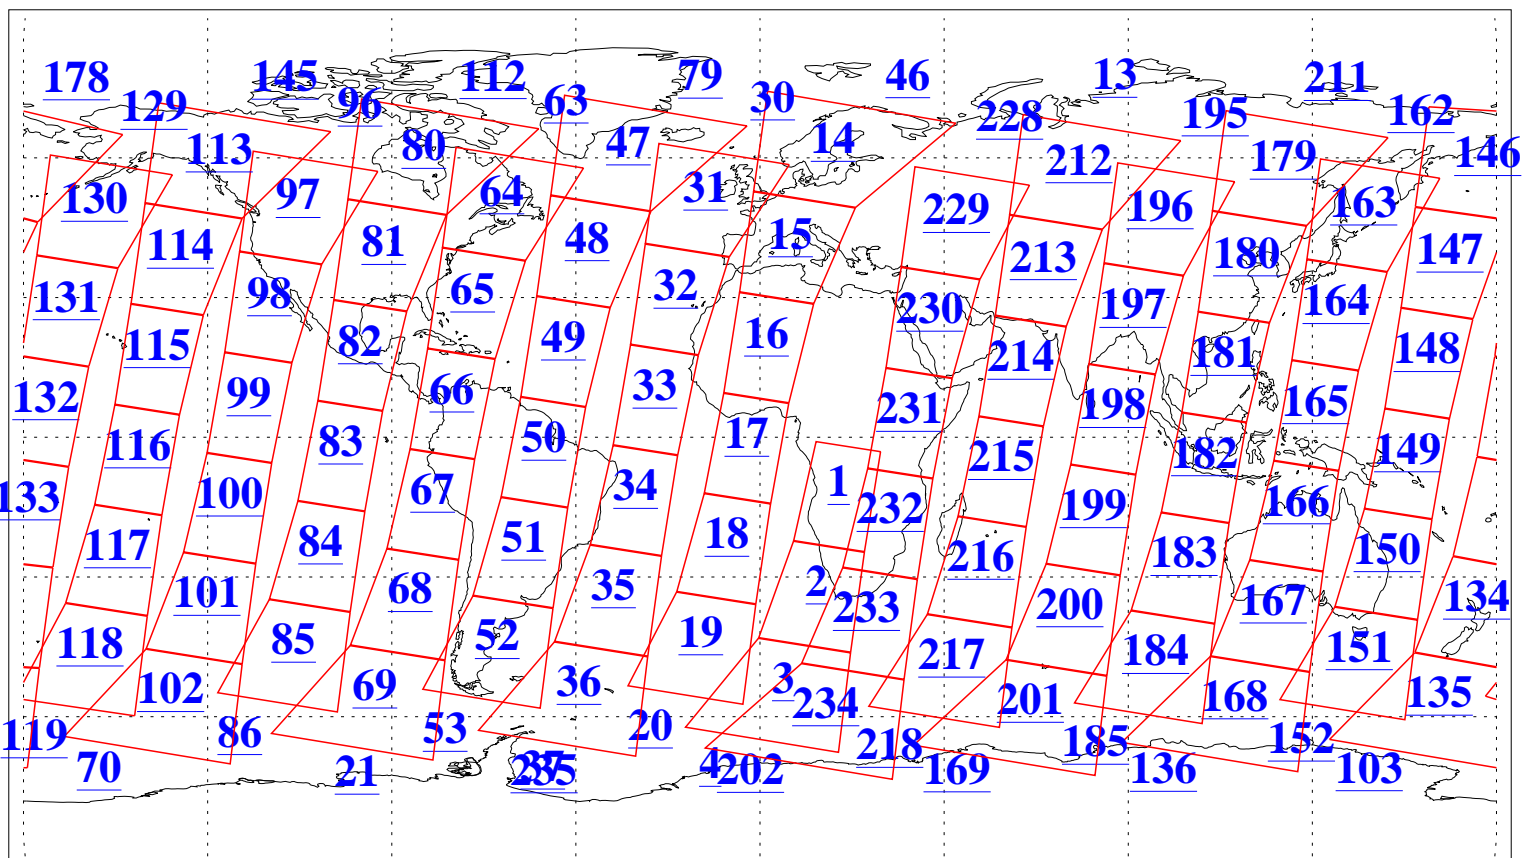

L1B Availability  
AMSU Granules: 240  
HSB Granules: 0  
AIRS Granules: 240

13 Apr 2004  
DoY 104  
Aqua Day 710  
Granules: 1 to 120

Granules: 121 to 240

Legend: AMSU Available, HSB Available, AIRS Available

L1B Availability  
AMSU Granules: 240  
HSB Granules: 0  
AIRS Granules: 240

13 Apr 2004  
DoY 104  
Aqua Day 710

Ascending Granules

Descending Granules

Legend: AMSU Available, HSB Available, AIRS Available