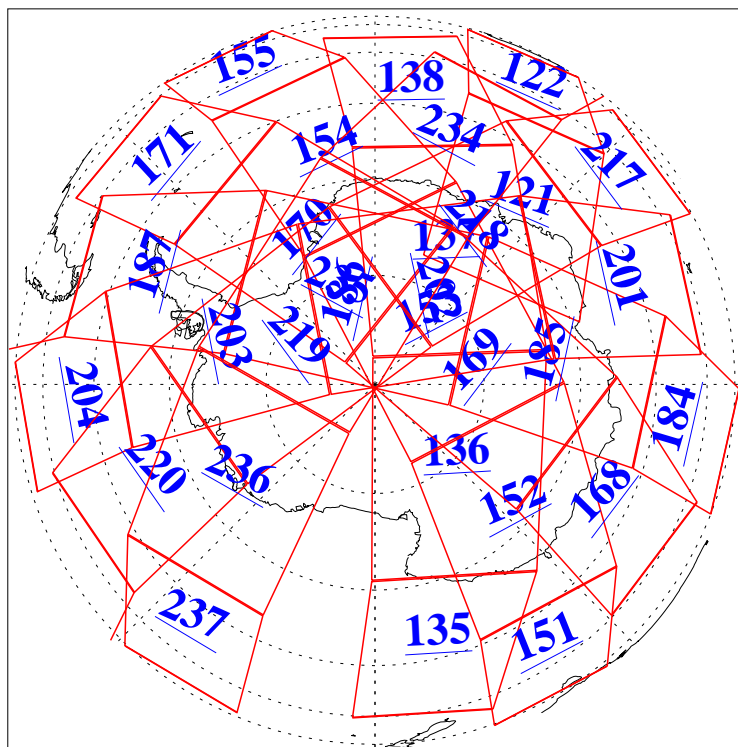

Legend: AMSU Available, HSB Available, AIRS Available