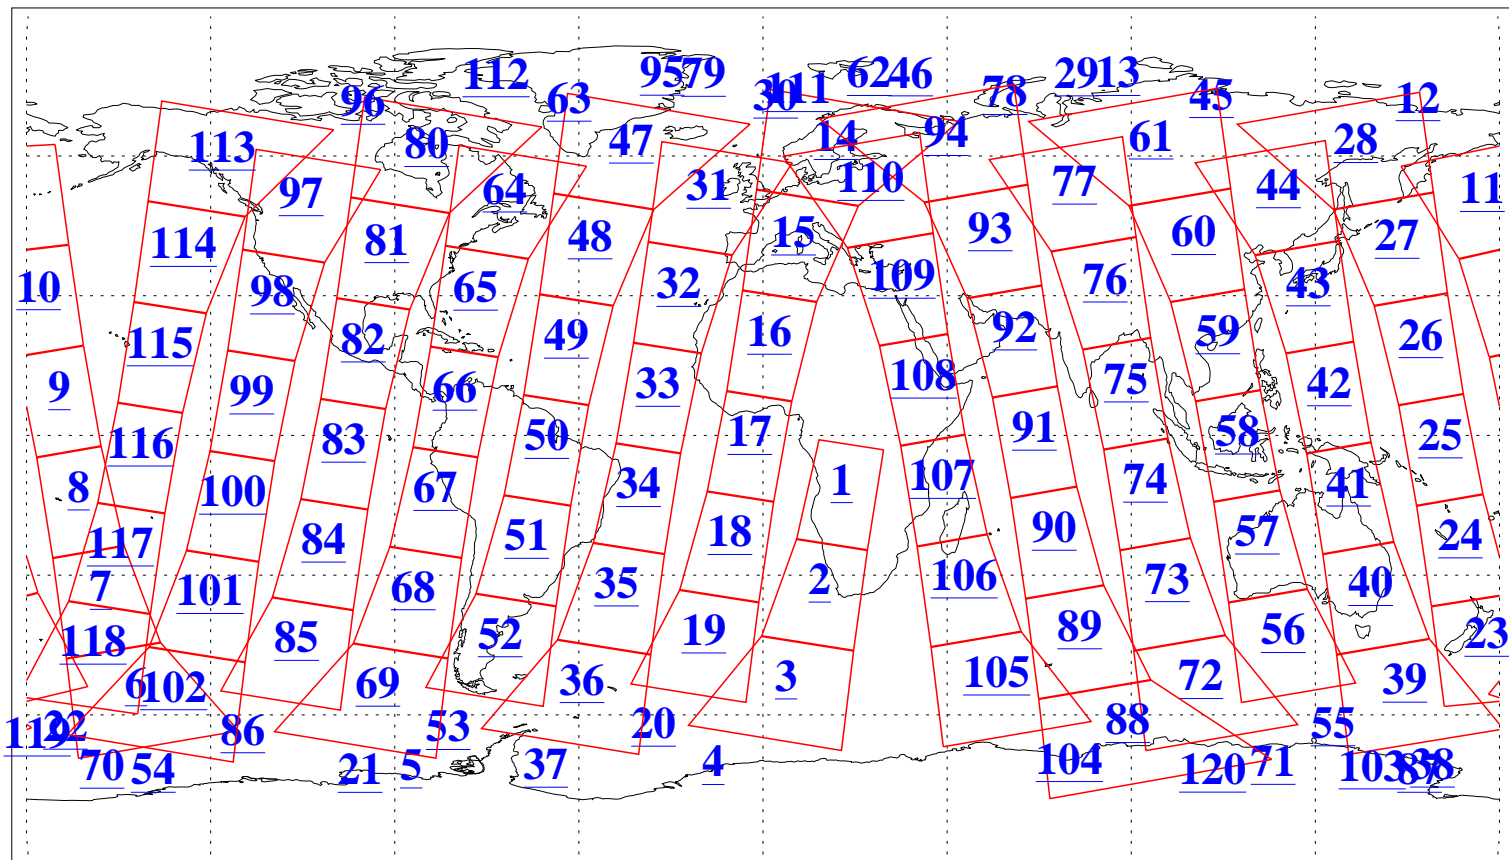

L1B Availability  
AMSU Granules: 240  
HSB Granules: 0  
AIRS Granules: 240

13 Apr 2004  
DoY 104  
Aqua Day 710  
Granules: 1 to 120

Granules: 121 to 240

Legend: AMSU Available, HSB Available, AIRS Available

L1B Availability  
AMSU Granules: 240  
HSB Granules: 0  
AIRS Granules: 240

13 Apr 2004  
DoY 104  
Aqua Day 710

Ascending Granules

Descending Granules

Legend: AMSU Available, HSB Available, AIRS Available