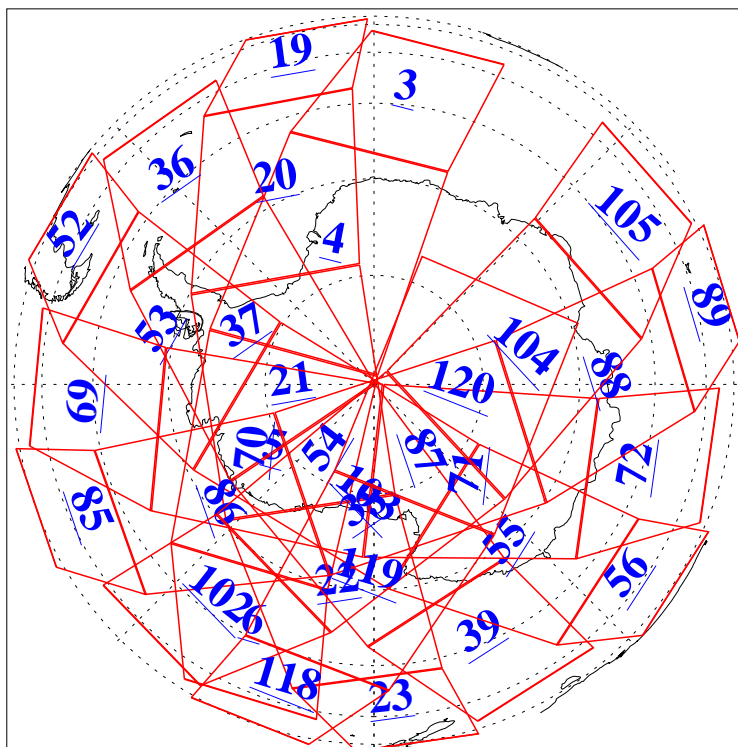

Legend: AMSU Available, HSB Available, AIRS Available