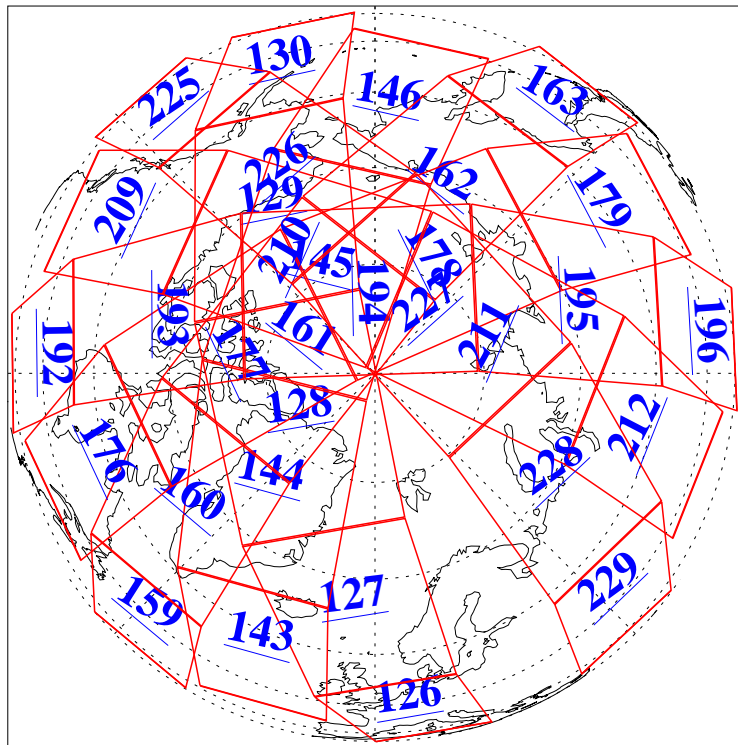

L1B Availability  
AMSU Granules: 240  
HSB Granules: 0  
AIRS Granules: 240

13 Apr 2004  
DoY 104  
Aqua Day 710  
Granules: 1 to 120

Granules: 121 to 240

Legend: AMSU Available, HSB Available, AIRS Available

L1B Availability  
AMSU Granules: 240  
HSB Granules: 0  
AIRS Granules: 240

13 Apr 2004  
DoY 104  
Aqua Day 710

Ascending Granules

Descending Granules

Legend: AMSU Available, HSB Available, AIRS Available

### Northern Hemisphere Granules