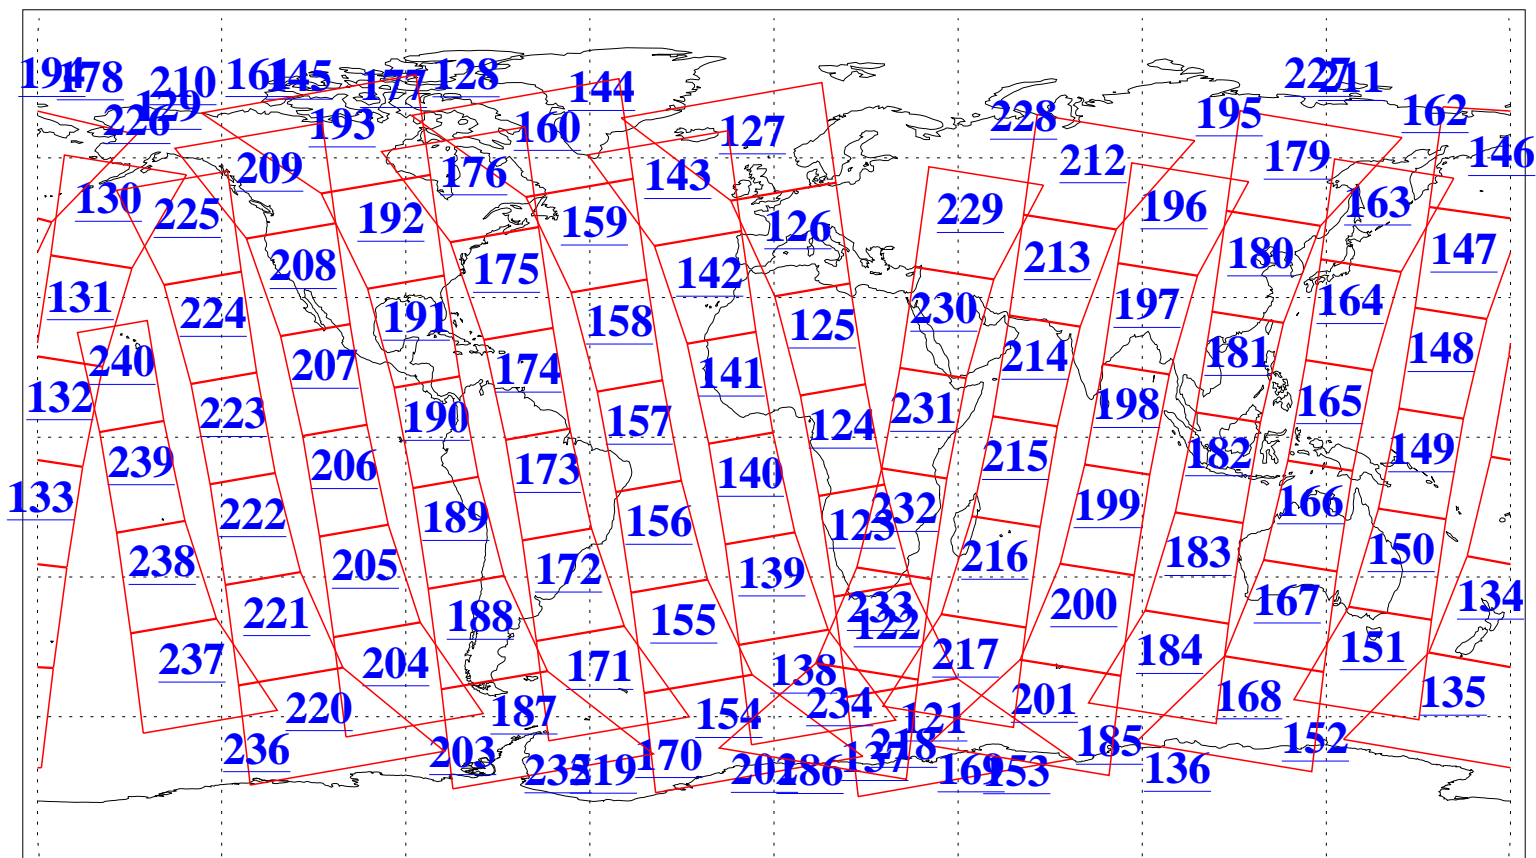

L1B Availability  
AMSU Granules: 240  
HSB Granules: 0  
AIRS Granules: 240

13 Apr 2004  
DoY 104  
Aqua Day 710  
Granules: 1 to 120

Granules: 121 to 240

Legend: AMSU Available, HSB Available, AIRS Available

L1B Availability  
AMSU Granules: 240  
HSB Granules: 0  
AIRS Granules: 240

13 Apr 2004  
DoY 104  
Aqua Day 710

Ascending Granules

Descending Granules

Legend: AMSU Available, HSB Available, AIRS Available