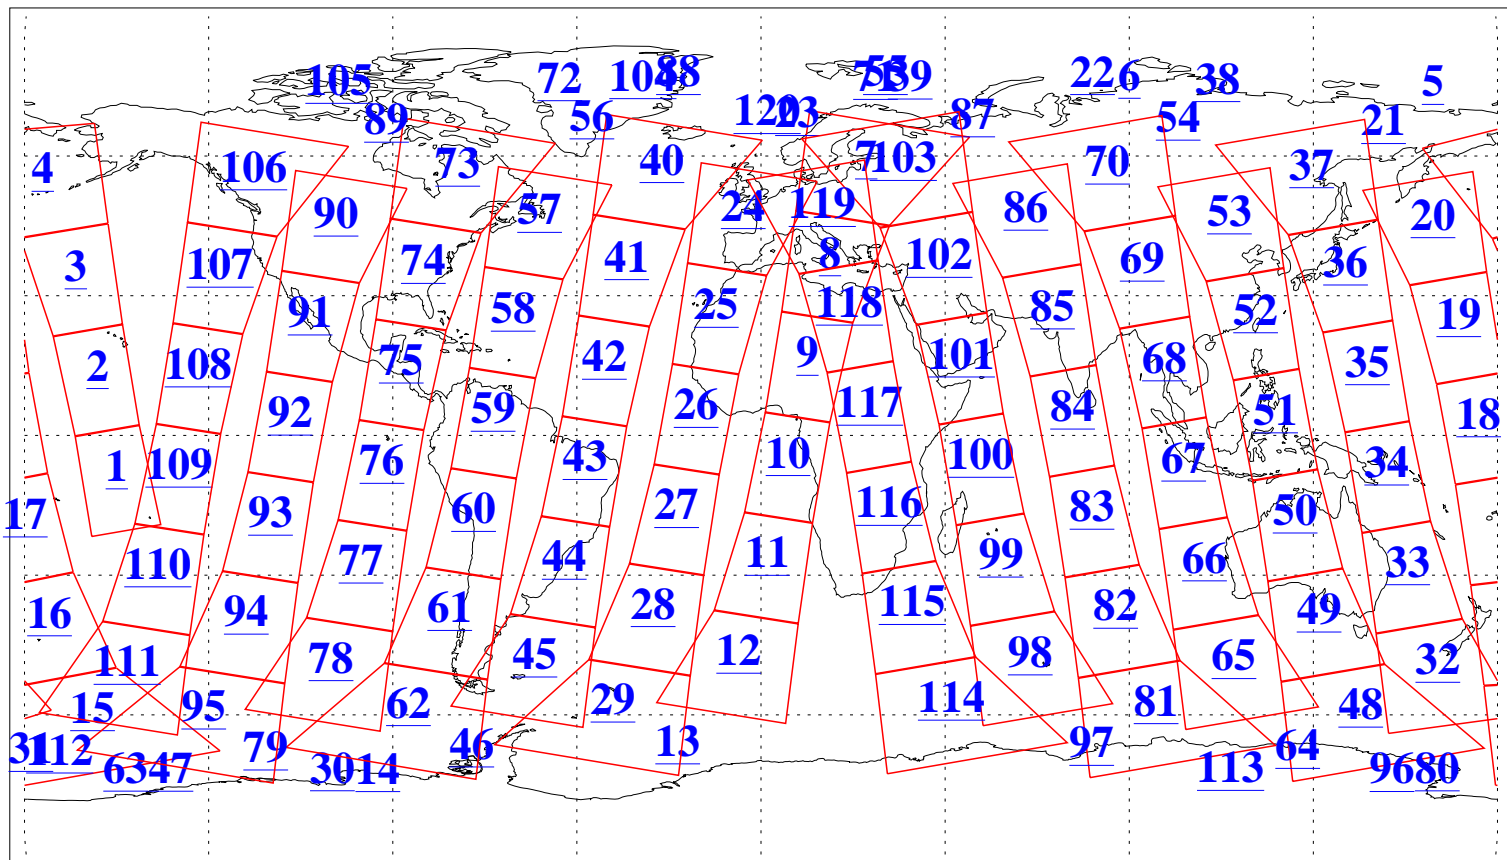

L1B Availability  
AMSU Granules: 240  
HSB Granules: 0  
AIRS Granules: 240

12 Apr 2004  
DoY 103  
Aqua Day 709  
Granules: 1 to 120

Granules: 121 to 240

Legend: AMSU Available, HSB Available, AIRS Available

L1B Availability  
AMSU Granules: 240  
HSB Granules: 0  
AIRS Granules: 240

12 Apr 2004  
DoY 103  
Aqua Day 709

Ascending Granules

Descending Granules

Legend: AMSU Available, HSB Available, AIRS Available

### Northern Hemisphere Granules