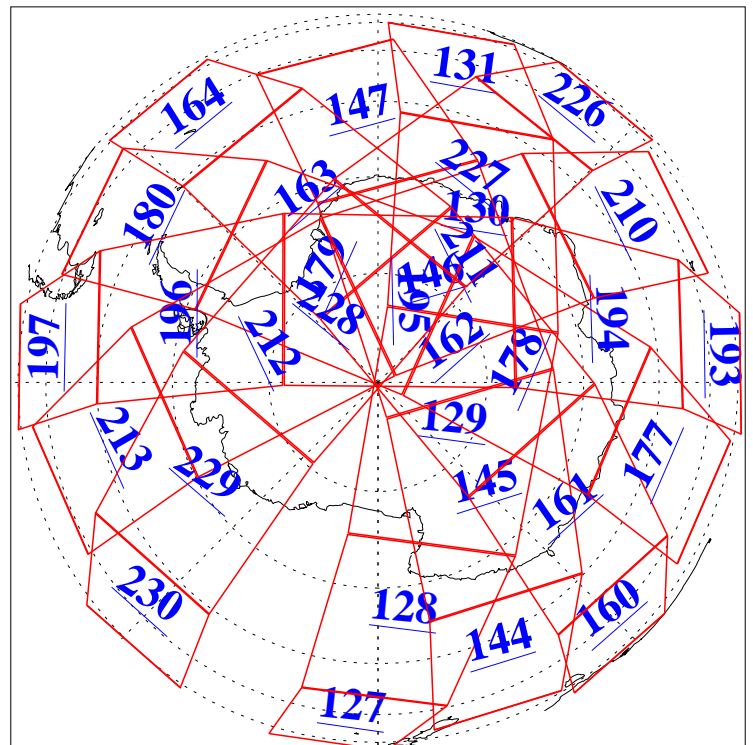

Legend: AMSU Available, HSB Available, AIRS Available