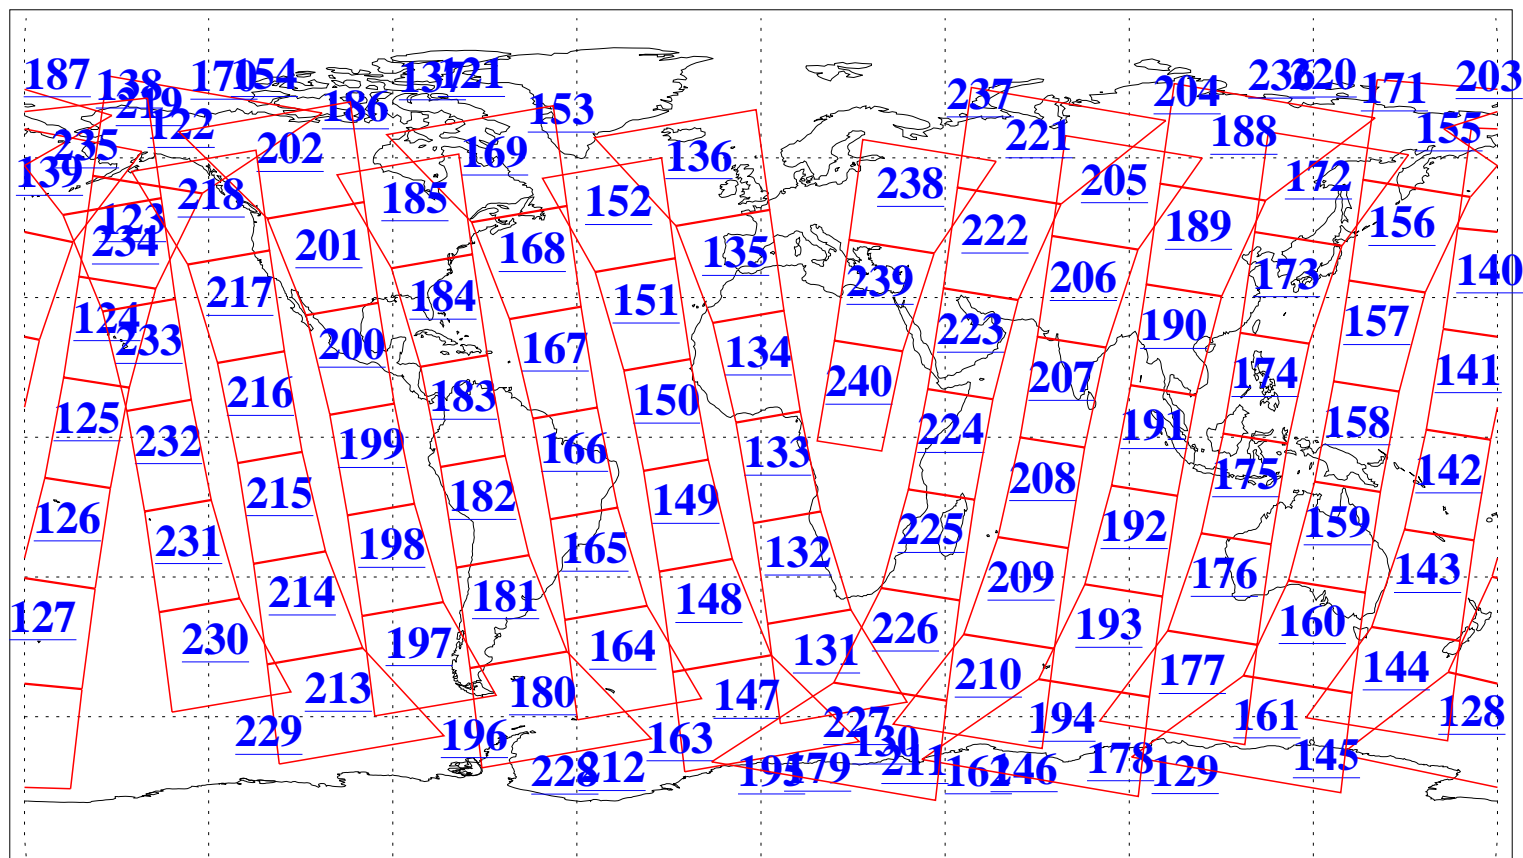

L1B Availability  
AMSU Granules: 240  
HSB Granules: 0  
AIRS Granules: 240

12 Apr 2004  
DoY 103  
Aqua Day 709  
Granules: 1 to 120

Granules: 121 to 240

Legend: AMSU Available, HSB Available, AIRS Available

L1B Availability  
AMSU Granules: 240  
HSB Granules: 0  
AIRS Granules: 240

12 Apr 2004  
DoY 103  
Aqua Day 709

Ascending Granules

Descending Granules

Legend: AMSU Available, HSB Available, AIRS Available