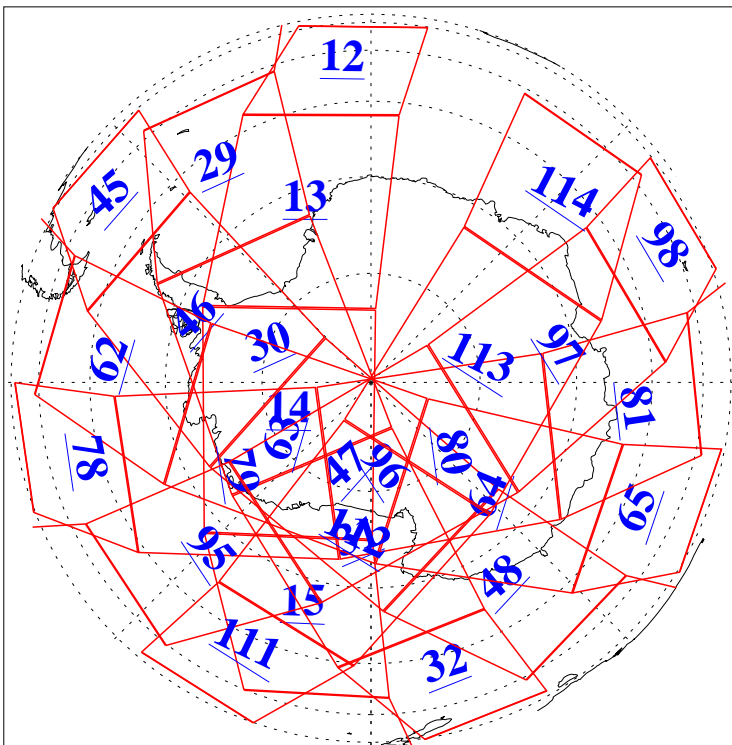

Legend: AMSU Available, HSB Available, AIRS Available