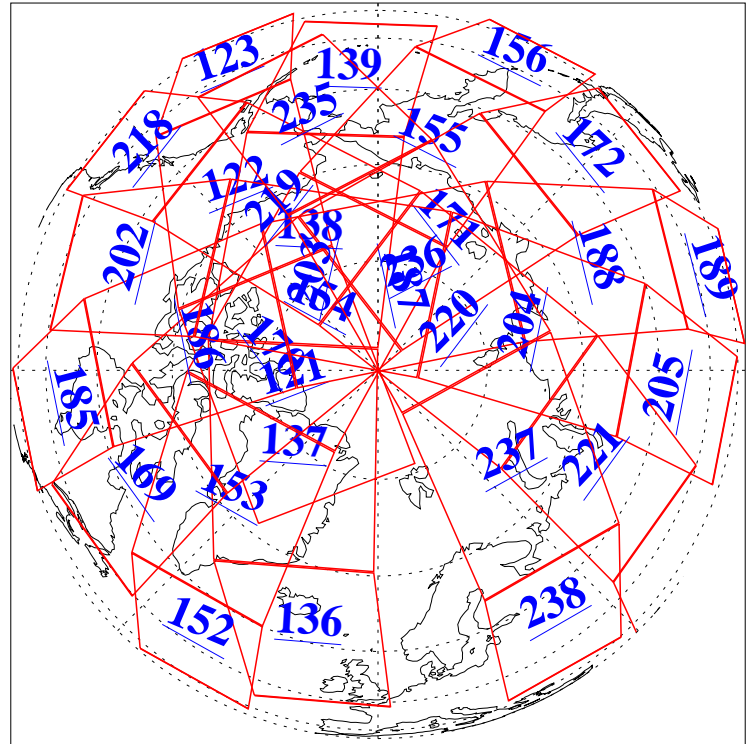

L1B Availability  
AMSU Granules: 240  
HSB Granules: 0  
AIRS Granules: 240

12 Apr 2004  
DoY 103  
Aqua Day 709  
Granules: 1 to 120

Granules: 121 to 240

Legend: AMSU Available, HSB Available, AIRS Available

L1B Availability  
AMSU Granules: 240  
HSB Granules: 0  
AIRS Granules: 240

12 Apr 2004  
DoY 103  
Aqua Day 709

Ascending Granules

Descending Granules

Legend: AMSU Available, HSB Available, AIRS Available

### Northern Hemisphere Granules