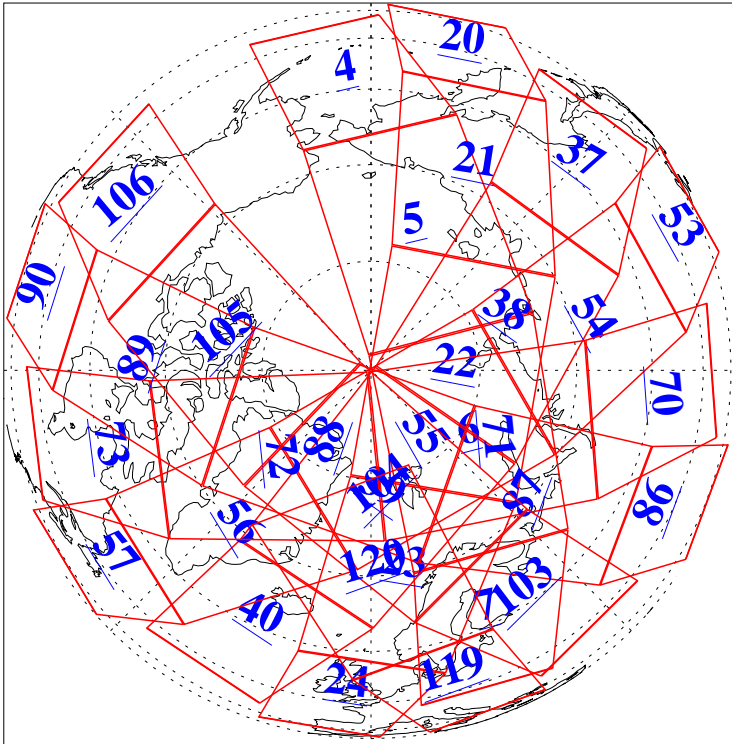

L1B Availability  
AMSU Granules: 240  
HSB Granules: 0  
AIRS Granules: 240

12 Apr 2004  
DoY 103  
Aqua Day 709  
Granules: 1 to 120

Granules: 121 to 240

Legend: AMSU Available, HSB Available, AIRS Available

L1B Availability  
AMSU Granules: 240  
HSB Granules: 0  
AIRS Granules: 240

12 Apr 2004  
DoY 103  
Aqua Day 709

Ascending Granules

Descending Granules

Legend: AMSU Available, HSB Available, AIRS Available

### Northern Hemisphere Granules