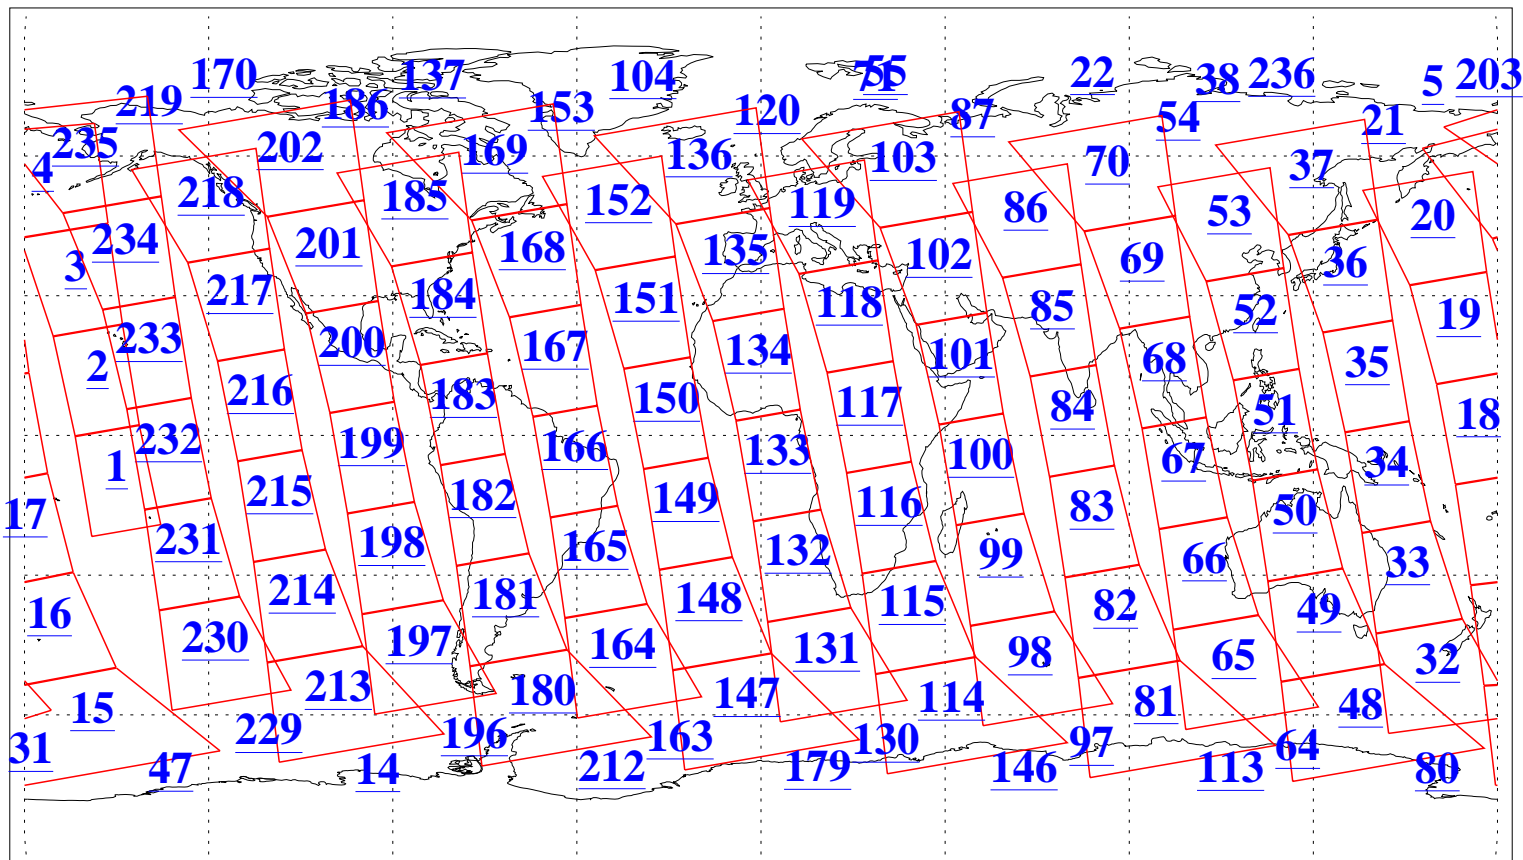

L1B Availability  
AMSU Granules: 240  
HSB Granules: 0  
AIRS Granules: 240

12 Apr 2004  
DoY 103  
Aqua Day 709  
Granules: 1 to 120

Granules: 121 to 240

Legend: AMSU Available, HSB Available, AIRS Available

L1B Availability  
AMSU Granules: 240  
HSB Granules: 0  
AIRS Granules: 240

12 Apr 2004  
DoY 103  
Aqua Day 709

Ascending Granules

Descending Granules

Legend: AMSU Available, HSB Available, AIRS Available

### Northern Hemisphere Granules