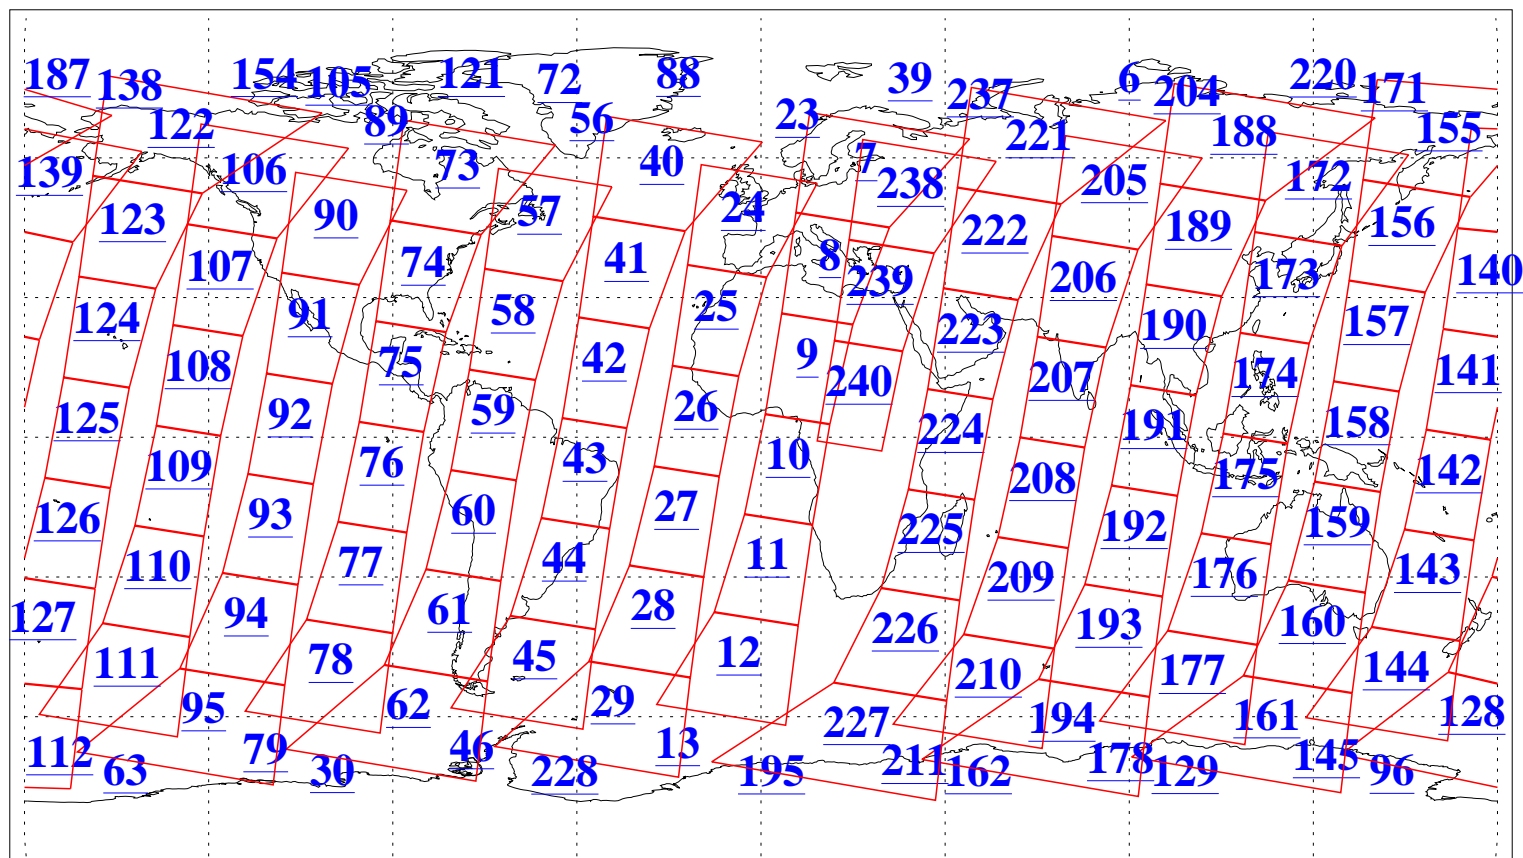

L1B Availability  
AMSU Granules: 240  
HSB Granules: 0  
AIRS Granules: 240

12 Apr 2004  
DoY 103  
Aqua Day 709  
Granules: 1 to 120

Granules: 121 to 240

Legend: AMSU Available, HSB Available, AIRS Available

L1B Availability  
AMSU Granules: 240  
HSB Granules: 0  
AIRS Granules: 240

12 Apr 2004  
DoY 103  
Aqua Day 709

Ascending Granules

Descending Granules

Legend: AMSU Available, HSB Available, AIRS Available