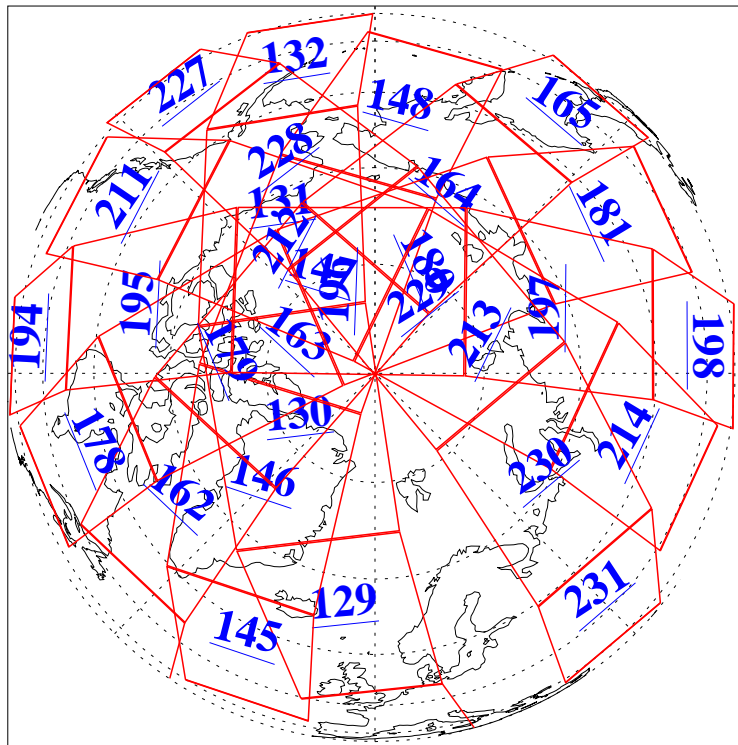

L1B Availability
AMSU Granules: 240
HSB Granules: 0
AIRS Granules: 240

11 Apr 2004
DoY 102
Aqua Day 708
Granules: 1 to 120

Granules: 121 to 240

Legend: AMSU Available, HSB Available, AIRS Available

L1B Availability
AMSU Granules: 240
HSB Granules: 0
AIRS Granules: 240

11 Apr 2004
DoY 102
Aqua Day 708

Ascending Granules

Descending Granules

Legend: AMSU Available, HSB Available, AIRS Available

L1B Availability
 AMSU Granules: 240
 HSB Granules: 0
 AIRS Granules: 240

11 Apr 2004
 DoY 102
 Aqua Day 708

Northern Hemisphere Granules

Southern Hemisphere Granules

Legend: AMSU Available, HSB Available, AIRS Available