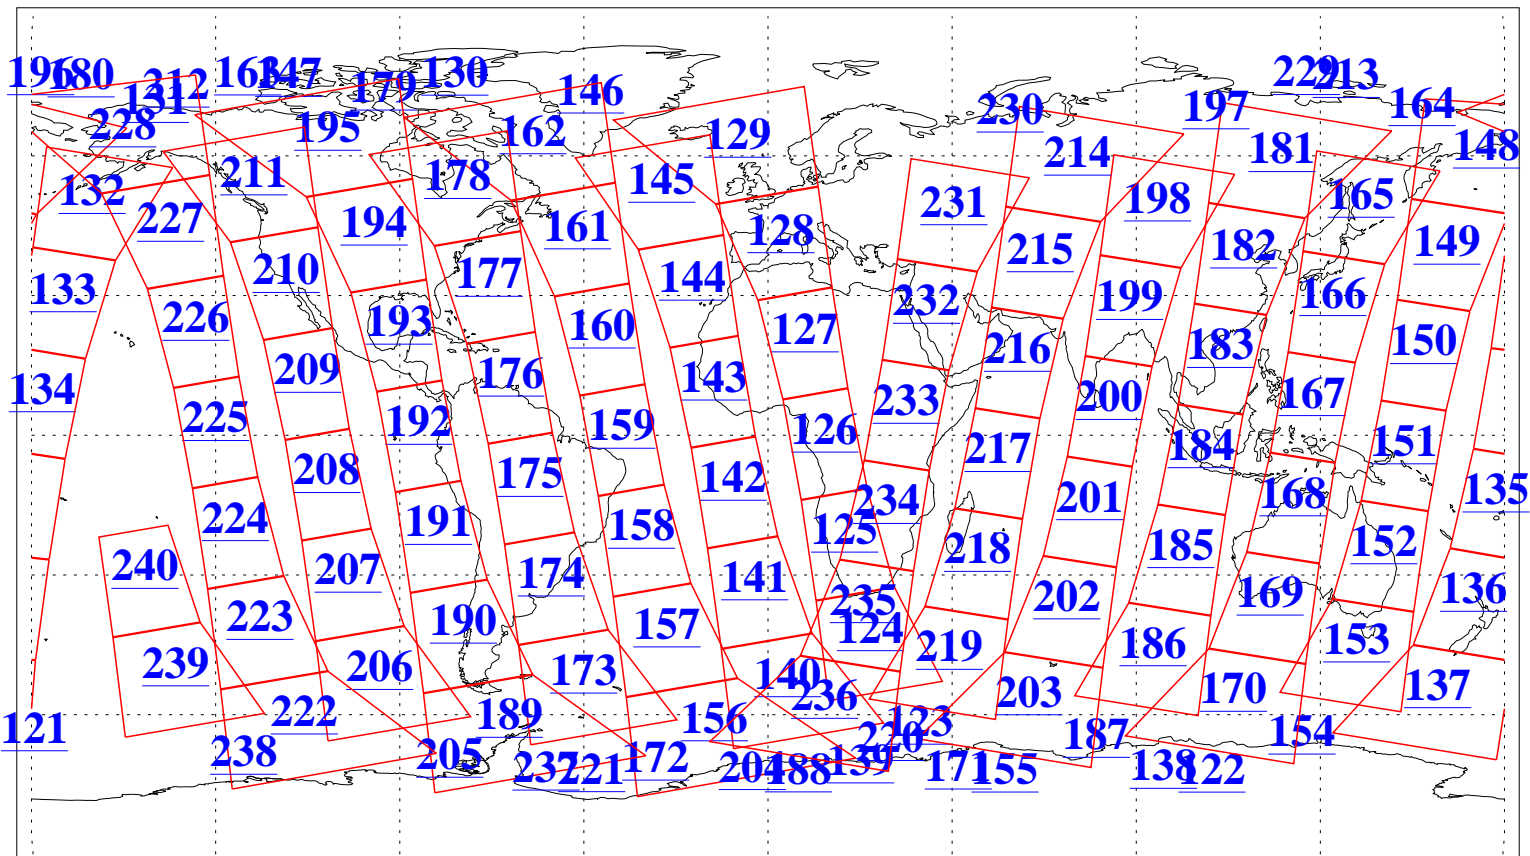

L1B Availability
AMSU Granules: 240
HSB Granules: 0
AIRS Granules: 240

11 Apr 2004
DoY 102
Aqua Day 708
Granules: 1 to 120

Granules: 121 to 240

Legend: AMSU Available, HSB Available, AIRS Available

L1B Availability
AMSU Granules: 240
HSB Granules: 0
AIRS Granules: 240

11 Apr 2004
DoY 102
Aqua Day 708

Ascending Granules

Descending Granules

Legend: AMSU Available, HSB Available, AIRS Available

L1B Availability
 AMSU Granules: 240
 HSB Granules: 0
 AIRS Granules: 240

11 Apr 2004
 DoY 102
 Aqua Day 708

Northern Hemisphere Granules

Southern Hemisphere Granules

Legend: AMSU Available, HSB Available, AIRS Available