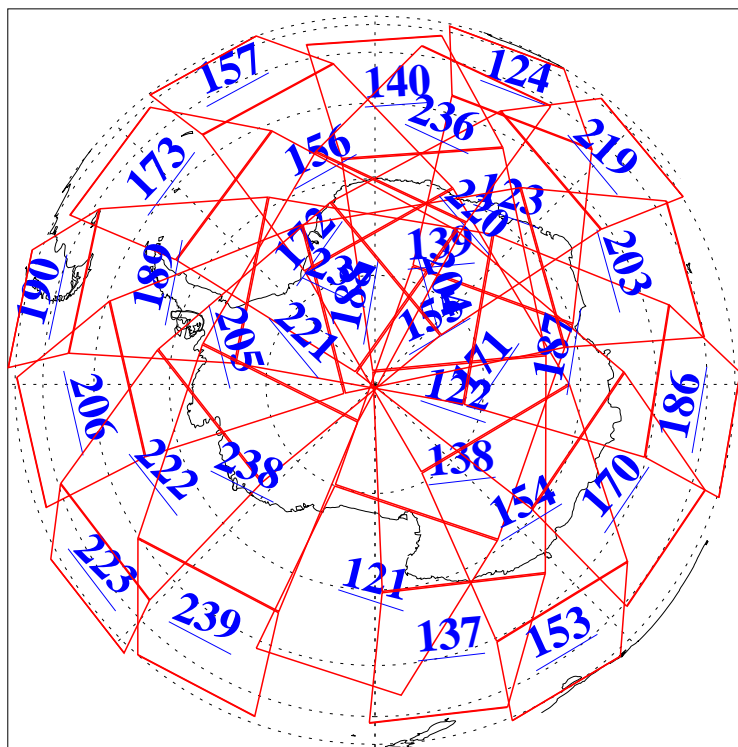

L1B Availability
AMSU Granules: 240
HSB Granules: 0
AIRS Granules: 240

11 Apr 2004
DoY 102
Aqua Day 708
Granules: 1 to 120

Granules: 121 to 240

Legend: AMSU Available, HSB Available, AIRS Available

L1B Availability
AMSU Granules: 240
HSB Granules: 0
AIRS Granules: 240

11 Apr 2004
DoY 102
Aqua Day 708

Ascending Granules

Descending Granules

Legend: AMSU Available, HSB Available, AIRS Available

L1B Availability
 AMSU Granules: 240
 HSB Granules: 0
 AIRS Granules: 240

11 Apr 2004
 DoY 102
 Aqua Day 708

Northern Hemisphere Granules

Southern Hemisphere Granules

Legend: AMSU Available, HSB Available, AIRS Available