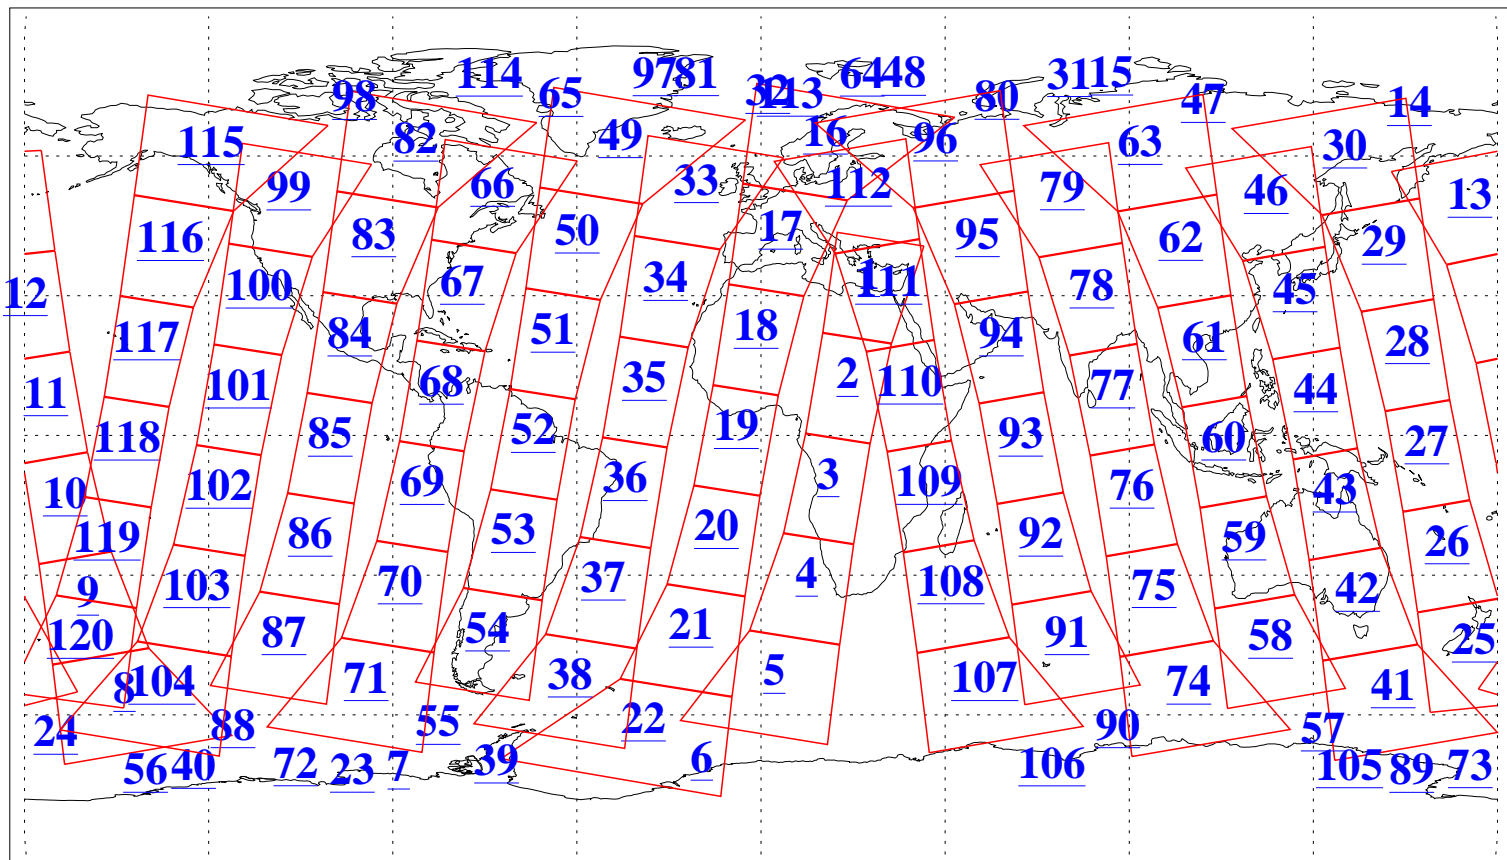

L1B Availability
AMSU Granules: 240
HSB Granules: 0
AIRS Granules: 240

11 Apr 2004
DoY 102
Aqua Day 708
Granules: 1 to 120

Granules: 121 to 240

Legend: AMSU Available, HSB Available, AIRS Available

L1B Availability
AMSU Granules: 240
HSB Granules: 0
AIRS Granules: 240

11 Apr 2004
DoY 102
Aqua Day 708

Ascending Granules

Descending Granules

Legend: AMSU Available, HSB Available, AIRS Available

L1B Availability
 AMSU Granules: 240
 HSB Granules: 0
 AIRS Granules: 240

11 Apr 2004
 DoY 102
 Aqua Day 708

Northern Hemisphere Granules

Southern Hemisphere Granules

Legend: AMSU Available, HSB Available, AIRS Available