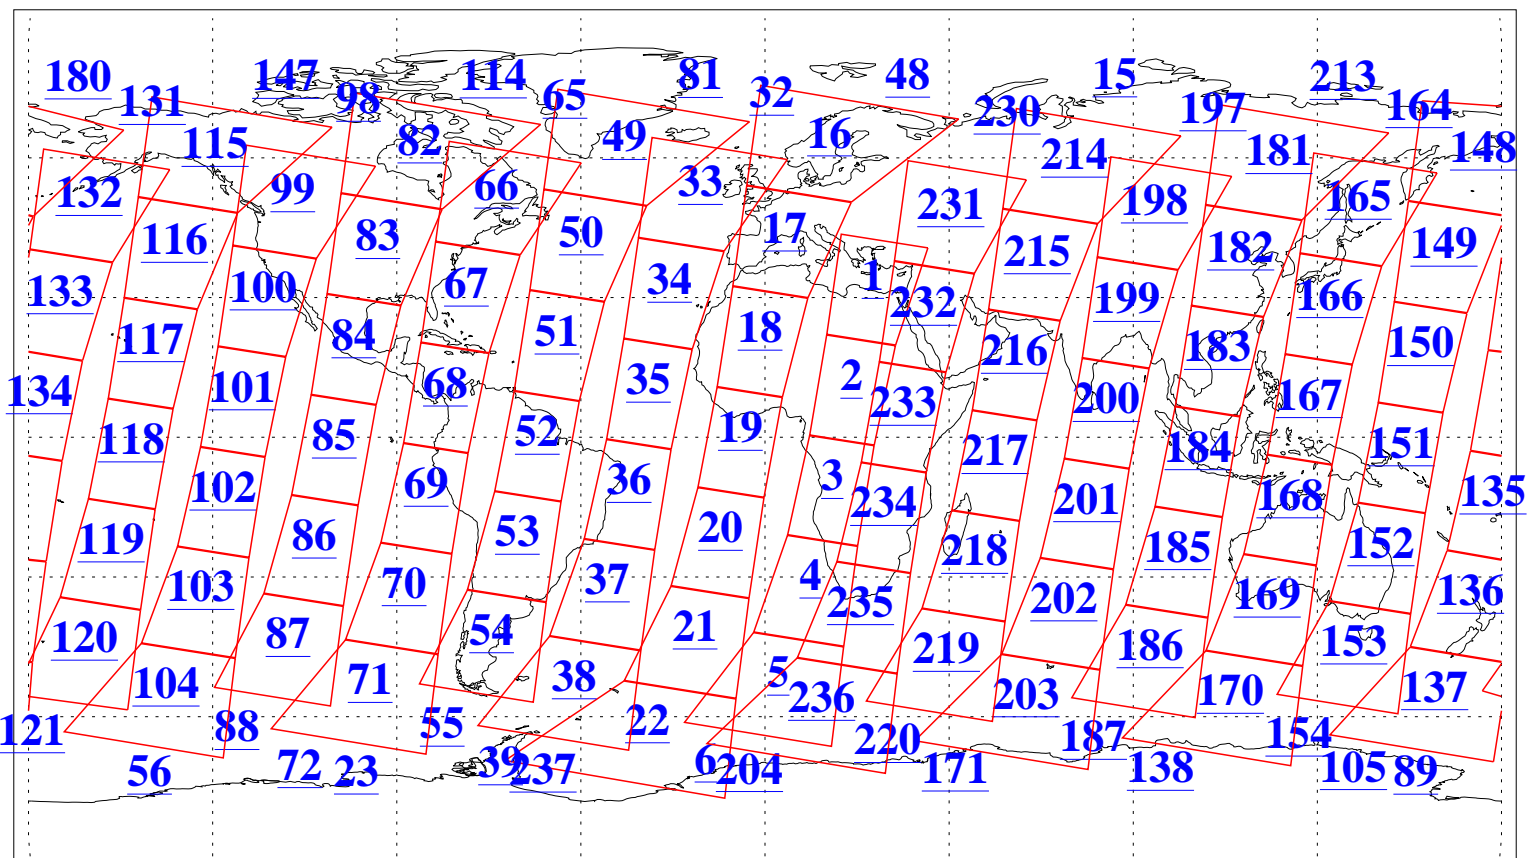

L1B Availability
AMSU Granules: 240
HSB Granules: 0
AIRS Granules: 240

11 Apr 2004
DoY 102
Aqua Day 708
Granules: 1 to 120

Granules: 121 to 240

Legend: AMSU Available, HSB Available, AIRS Available

L1B Availability
AMSU Granules: 240
HSB Granules: 0
AIRS Granules: 240

11 Apr 2004
DoY 102
Aqua Day 708

Ascending Granules

Descending Granules

Legend: AMSU Available, HSB Available, AIRS Available

L1B Availability
 AMSU Granules: 240
 HSB Granules: 0
 AIRS Granules: 240

11 Apr 2004
 DoY 102
 Aqua Day 708

Northern Hemisphere Granules

Southern Hemisphere Granules

Legend: AMSU Available, HSB Available, AIRS Available