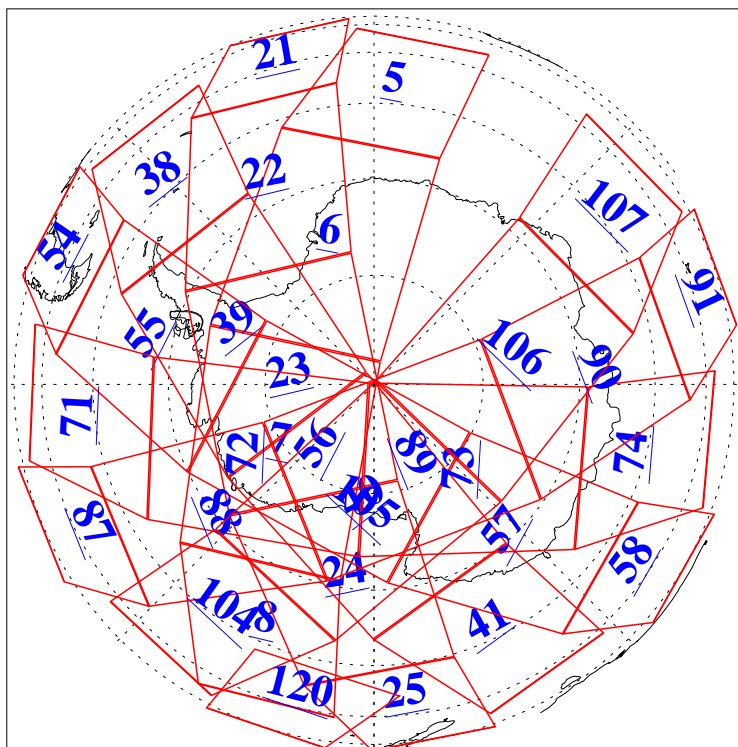

L1B Availability
AMSU Granules: 240
HSB Granules: 0
AIRS Granules: 240

11 Apr 2004
DoY 102
Aqua Day 708
Granules: 1 to 120

Granules: 121 to 240

Legend: AMSU Available, HSB Available, AIRS Available

L1B Availability
AMSU Granules: 240
HSB Granules: 0
AIRS Granules: 240

11 Apr 2004
DoY 102
Aqua Day 708

Ascending Granules

Descending Granules

Legend: AMSU Available, HSB Available, AIRS Available

L1B Availability
 AMSU Granules: 240
 HSB Granules: 0
 AIRS Granules: 240

11 Apr 2004
 DoY 102
 Aqua Day 708

Northern Hemisphere Granules

Southern Hemisphere Granules

Legend: AMSU Available, HSB Available, AIRS Available