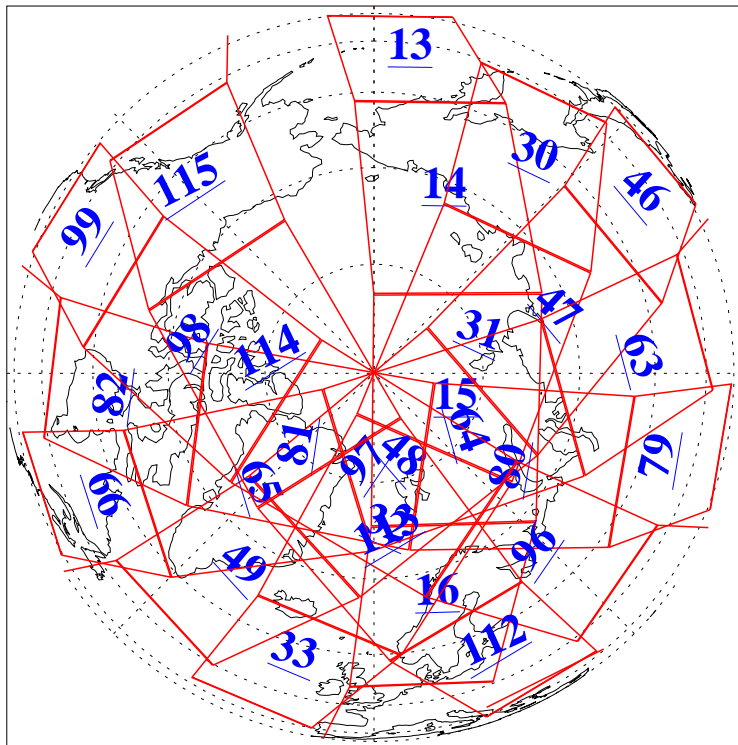

L1B Availability
AMSU Granules: 240
HSB Granules: 0
AIRS Granules: 240

11 Apr 2004
DoY 102
Aqua Day 708
Granules: 1 to 120

Granules: 121 to 240

Legend: AMSU Available, HSB Available, AIRS Available

L1B Availability
AMSU Granules: 240
HSB Granules: 0
AIRS Granules: 240

11 Apr 2004
DoY 102
Aqua Day 708

Ascending Granules

Descending Granules

Legend: AMSU Available, HSB Available, AIRS Available

L1B Availability
 AMSU Granules: 240
 HSB Granules: 0
 AIRS Granules: 240

11 Apr 2004
 DoY 102
 Aqua Day 708

Northern Hemisphere Granules

Southern Hemisphere Granules

Legend: AMSU Available, HSB Available, AIRS Available