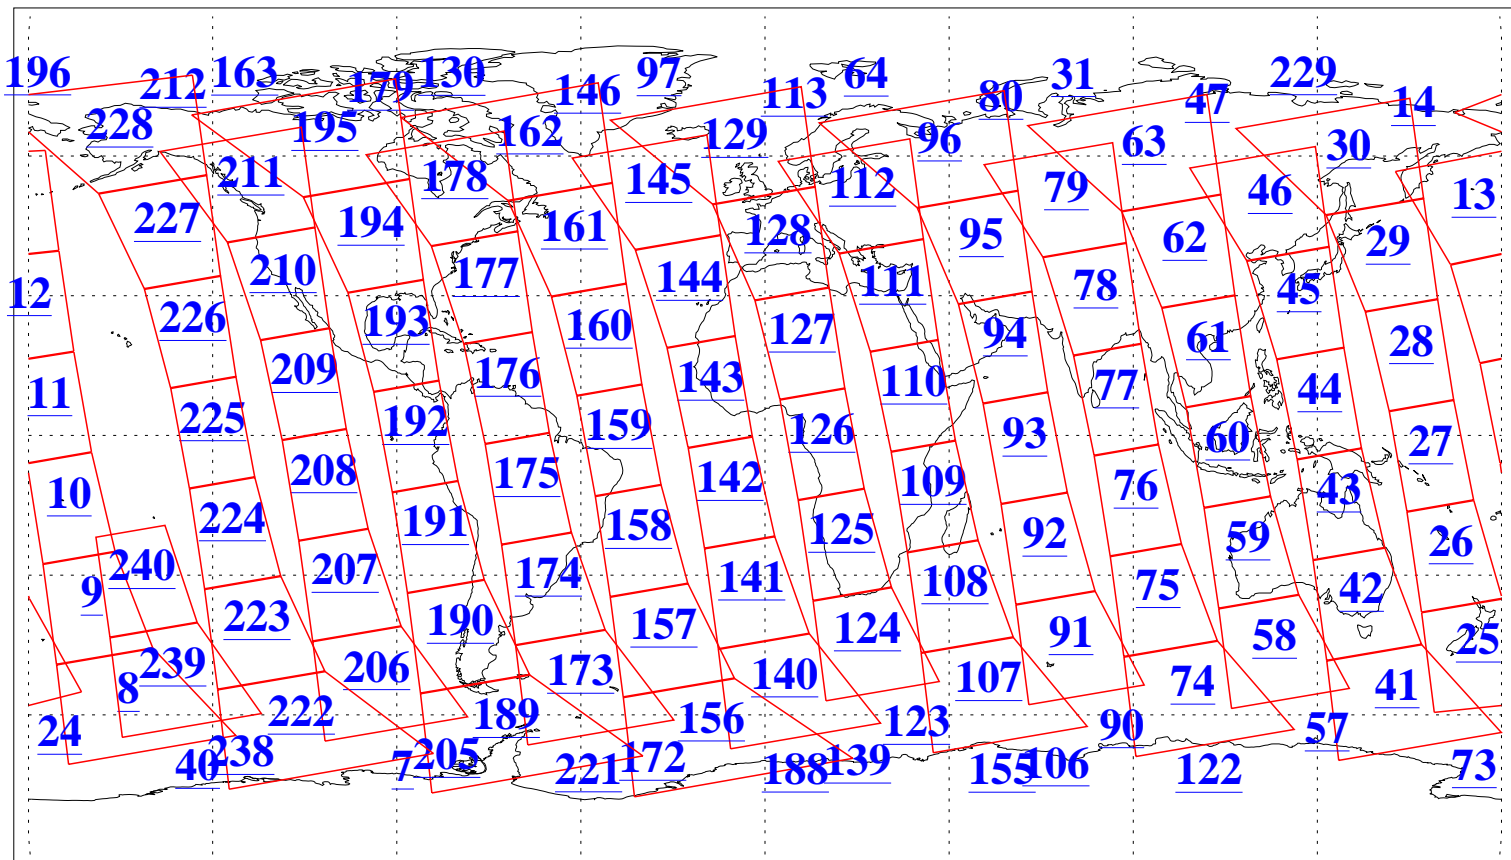

L1B Availability
AMSU Granules: 240
HSB Granules: 0
AIRS Granules: 240

11 Apr 2004
DoY 102
Aqua Day 708
Granules: 1 to 120

Granules: 121 to 240

Legend: AMSU Available, HSB Available, AIRS Available

L1B Availability
AMSU Granules: 240
HSB Granules: 0
AIRS Granules: 240

11 Apr 2004
DoY 102
Aqua Day 708

Ascending Granules

Descending Granules

Legend: AMSU Available, HSB Available, AIRS Available

L1B Availability
 AMSU Granules: 240
 HSB Granules: 0
 AIRS Granules: 240

11 Apr 2004
 DoY 102
 Aqua Day 708

Northern Hemisphere Granules

Southern Hemisphere Granules

Legend: AMSU Available, HSB Available, AIRS Available