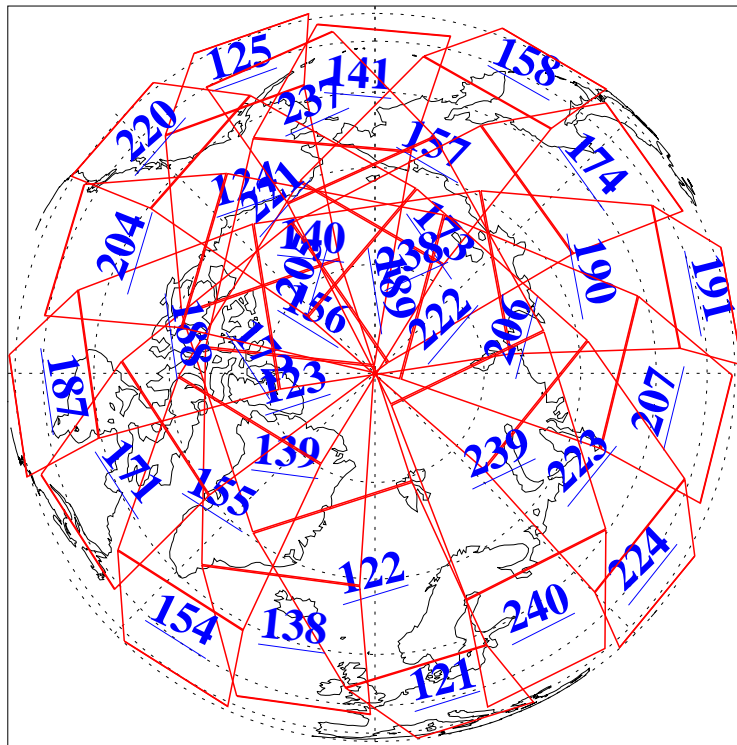

L1B Availability
AMSU Granules: 240
HSB Granules: 0
AIRS Granules: 240

10 Apr 2004
DoY 101
Aqua Day 707

Ascending Granules

Descending Granules

Legend: AMSU Available, *HSB Available*, **AIRS Available**

L1B Availability
 AMSU Granules: 240
 HSB Granules: 0
 AIRS Granules: 240

10 Apr 2004
 DoY 101
 Aqua Day 707

Northern Hemisphere Granules

Southern Hemisphere Granules

Legend: AMSU Available, HSB Available, AIRS Available