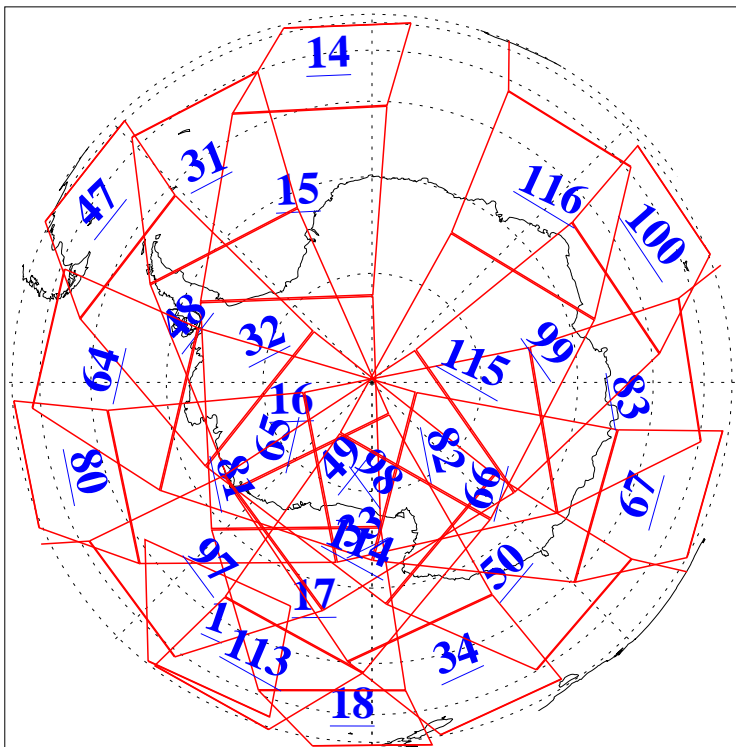

L1B Availability
AMSU Granules: 240
HSB Granules: 0
AIRS Granules: 240

10 Apr 2004
DoY 101
Aqua Day 707

Ascending Granules

Descending Granules

Legend: AMSU Available, *HSB Available*, **AIRS Available**

L1B Availability
 AMSU Granules: 240
 HSB Granules: 0
 AIRS Granules: 240

10 Apr 2004
 DoY 101
 Aqua Day 707

Northern Hemisphere Granules

Southern Hemisphere Granules

Legend: AMSU Available, HSB Available, AIRS Available