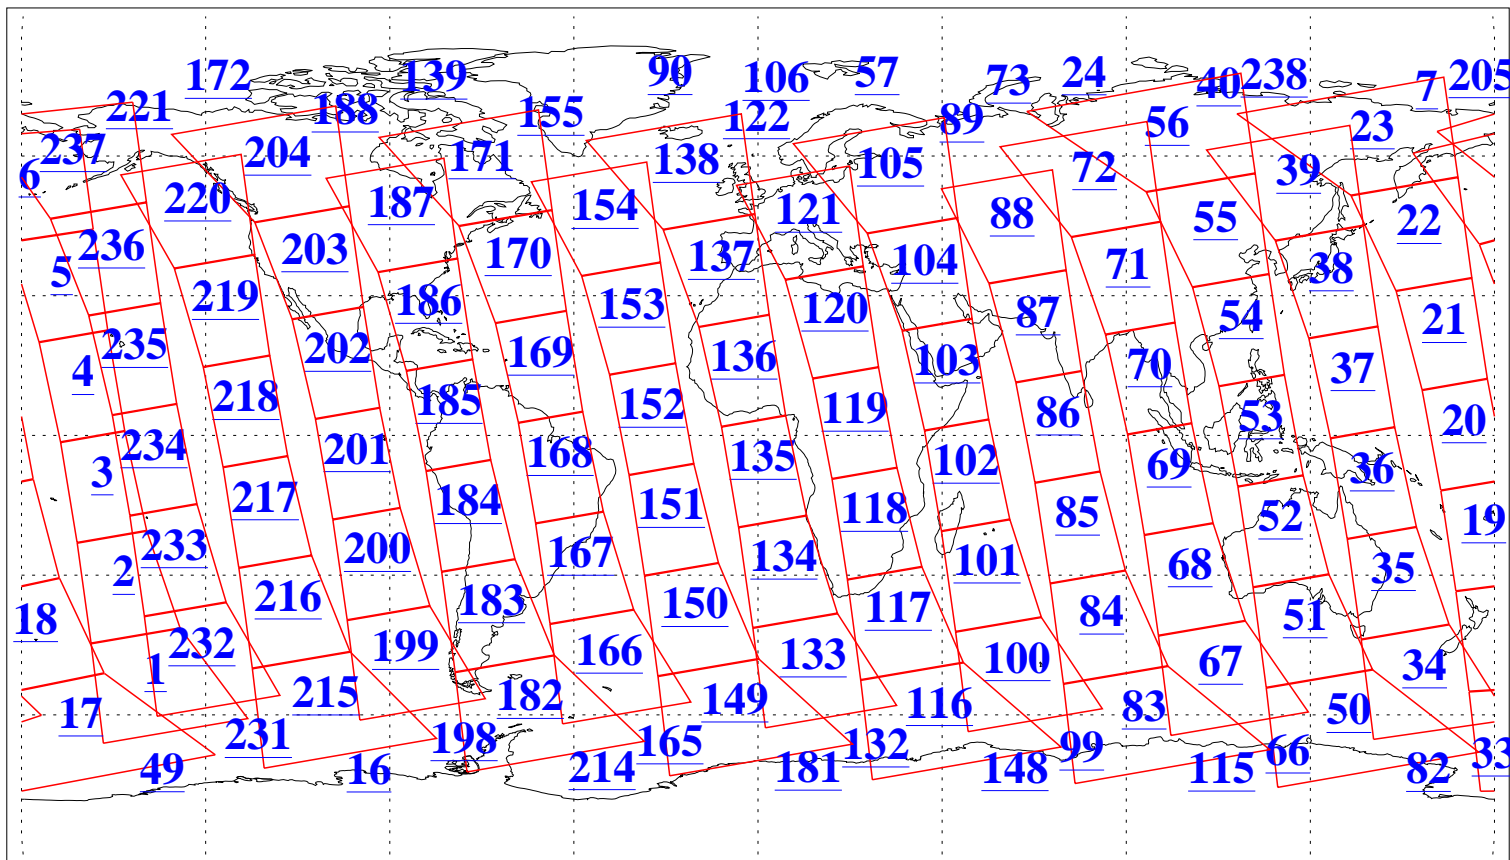

L1B Availability
AMSU Granules: 240
HSB Granules: 0
AIRS Granules: 240

10 Apr 2004
DoY 101
Aqua Day 707

Ascending Granules

Descending Granules

Legend: AMSU Available, *HSB Available*, **AIRS Available**

L1B Availability
 AMSU Granules: 240
 HSB Granules: 0
 AIRS Granules: 240

10 Apr 2004
 DoY 101
 Aqua Day 707

Northern Hemisphere Granules

Southern Hemisphere Granules

Legend: AMSU Available, HSB Available, AIRS Available