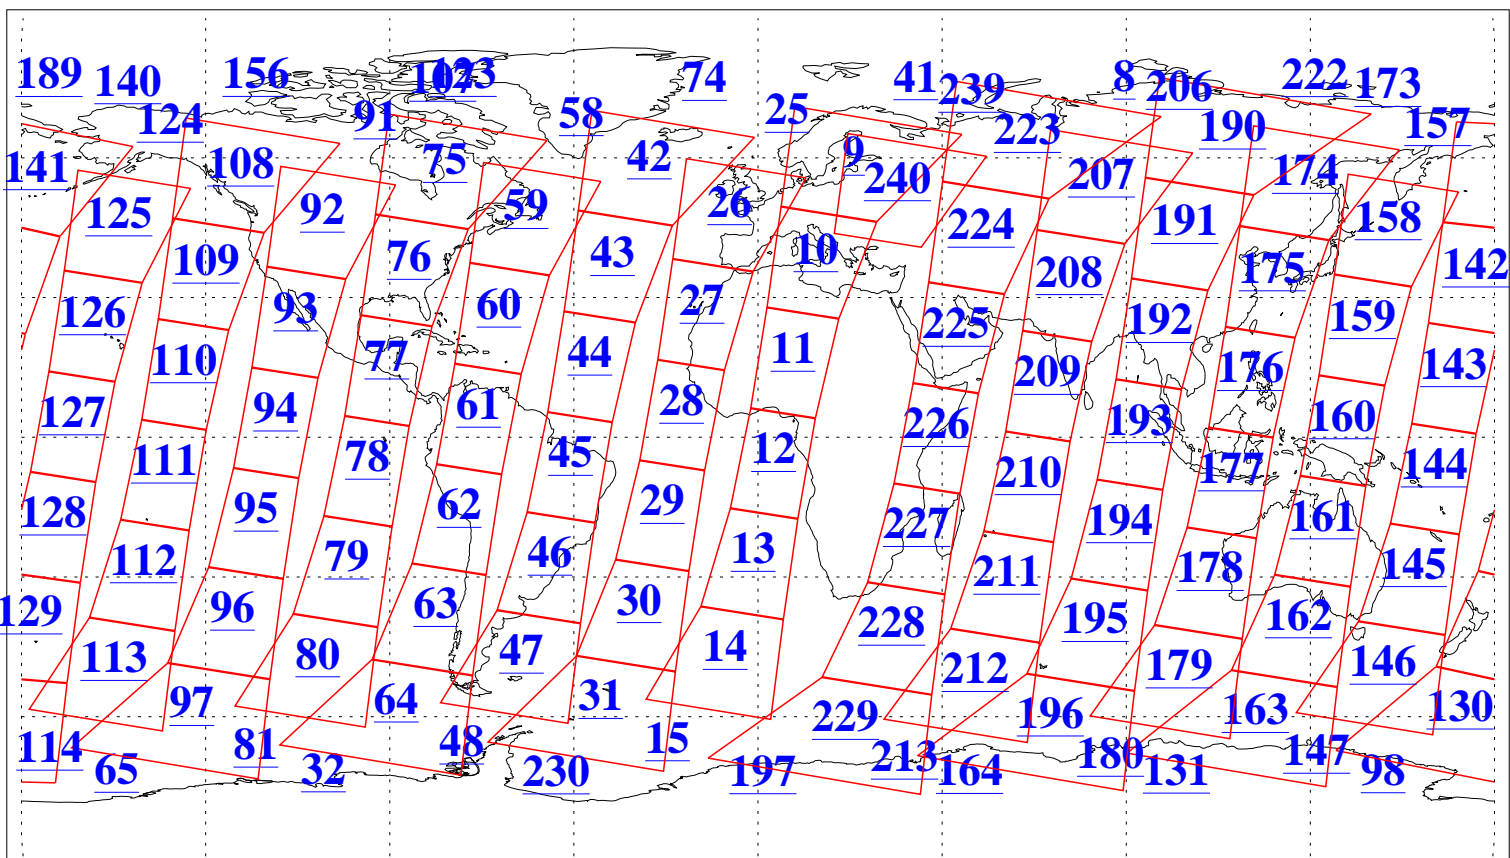

L1B Availability
AMSU Granules: 240
HSB Granules: 0
AIRS Granules: 240

10 Apr 2004
DoY 101
Aqua Day 707

Ascending Granules

Descending Granules

Legend: AMSU Available, *HSB Available*, **AIRS Available**

L1B Availability
 AMSU Granules: 240
 HSB Granules: 0
 AIRS Granules: 240

10 Apr 2004
 DoY 101
 Aqua Day 707

Northern Hemisphere Granules

Southern Hemisphere Granules

Legend: AMSU Available, HSB Available, AIRS Available