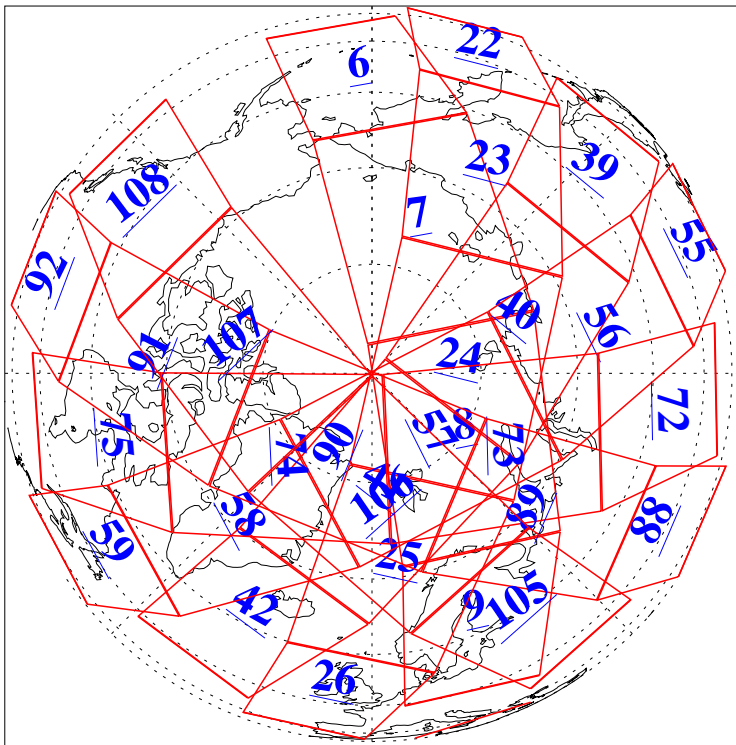

L1B Availability
AMSU Granules: 240
HSB Granules: 0
AIRS Granules: 240

10 Apr 2004
DoY 101
Aqua Day 707

Ascending Granules

Descending Granules

Legend: AMSU Available, *HSB Available*, **AIRS Available**

L1B Availability
 AMSU Granules: 240
 HSB Granules: 0
 AIRS Granules: 240

10 Apr 2004
 DoY 101
 Aqua Day 707

Northern Hemisphere Granules

Southern Hemisphere Granules

Legend: AMSU Available, HSB Available, AIRS Available