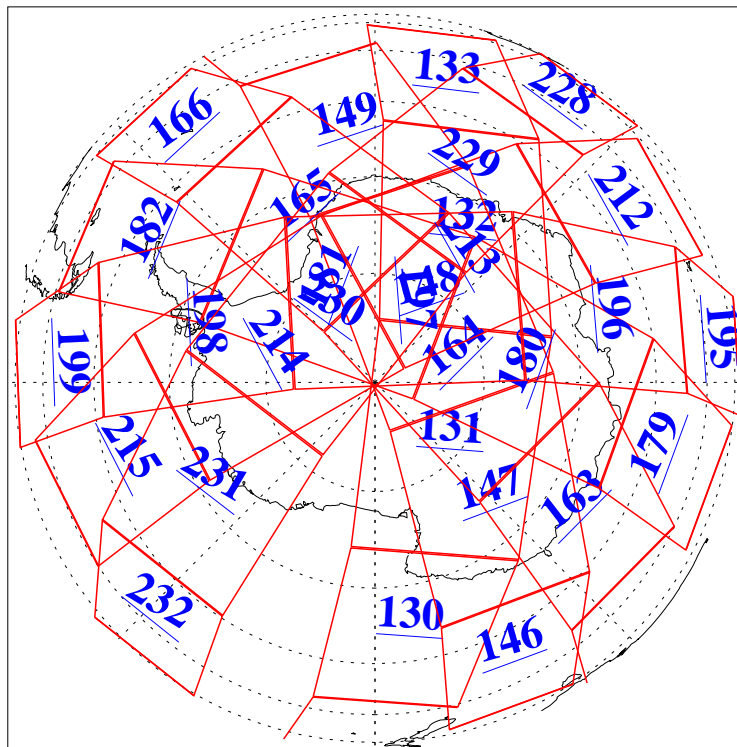

L1B Availability
AMSU Granules: 240
HSB Granules: 0
AIRS Granules: 240

10 Apr 2004
DoY 101
Aqua Day 707

Ascending Granules

Descending Granules

Legend: AMSU Available, *HSB Available*, **AIRS Available**

L1B Availability
 AMSU Granules: 240
 HSB Granules: 0
 AIRS Granules: 240

10 Apr 2004
 DoY 101
 Aqua Day 707

Northern Hemisphere Granules

Southern Hemisphere Granules

Legend: AMSU Available, HSB Available, AIRS Available