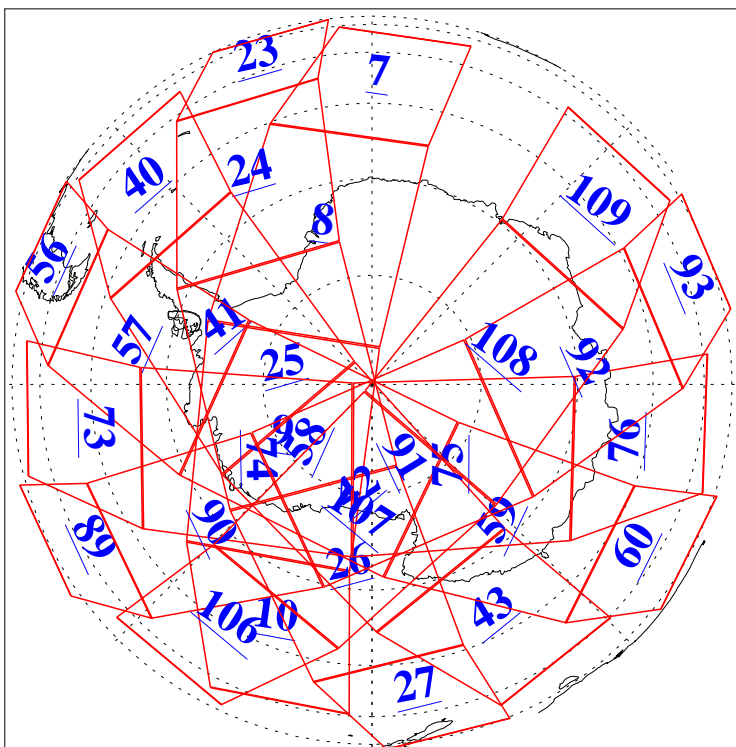

L1B Availability  
AMSU Granules: 240  
HSB Granules: 0  
AIRS Granules: 240

9 Apr 2004  
DoY 100  
Aqua Day 706  
Granules: 1 to 120

Granules: 121 to 240

Legend: AMSU Available, HSB Available, AIRS Available

L1B Availability  
AMSU Granules: 240  
HSB Granules: 0  
AIRS Granules: 240

9 Apr 2004  
DoY 100  
Aqua Day 706

Ascending Granules

Descending Granules

Legend: AMSU Available, HSB Available, AIRS Available

L1B Availability  
 AMSU Granules: 240  
 HSB Granules: 0  
 AIRS Granules: 240

9 Apr 2004  
 DoY 100  
 Aqua Day 706

Northern Hemisphere Granules

Southern Hemisphere Granules

Legend: AMSU Available, HSB Available, AIRS Available