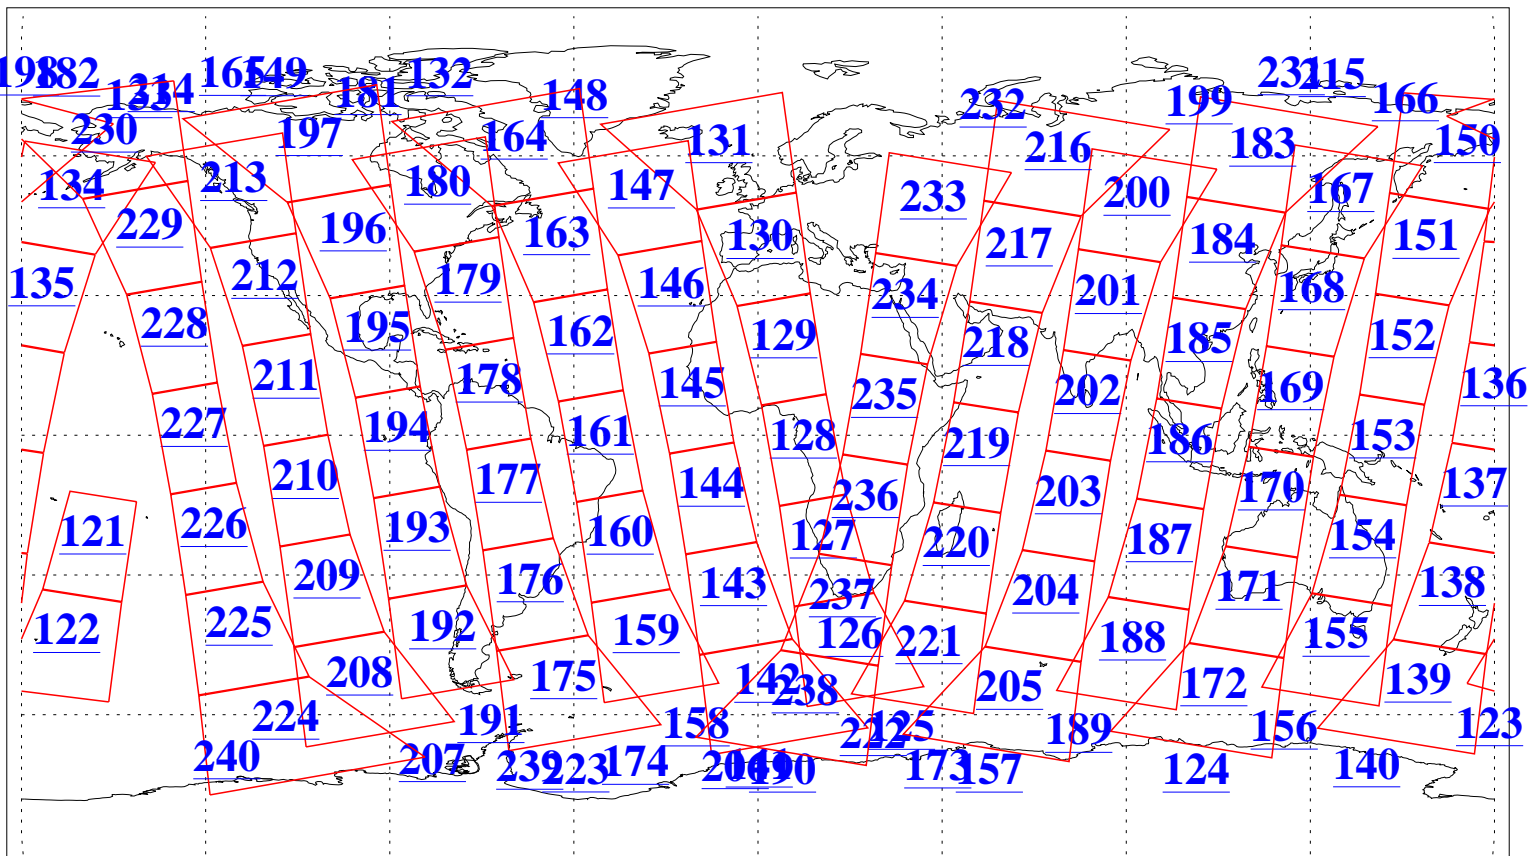

L1B Availability  
AMSU Granules: 240  
HSB Granules: 0  
AIRS Granules: 240

9 Apr 2004  
DoY 100  
Aqua Day 706  
Granules: 1 to 120

Granules: 121 to 240

Legend: AMSU Available, HSB Available, AIRS Available

L1B Availability  
AMSU Granules: 240  
HSB Granules: 0  
AIRS Granules: 240

9 Apr 2004  
DoY 100  
Aqua Day 706

Ascending Granules

Descending Granules

Legend: AMSU Available, HSB Available, AIRS Available