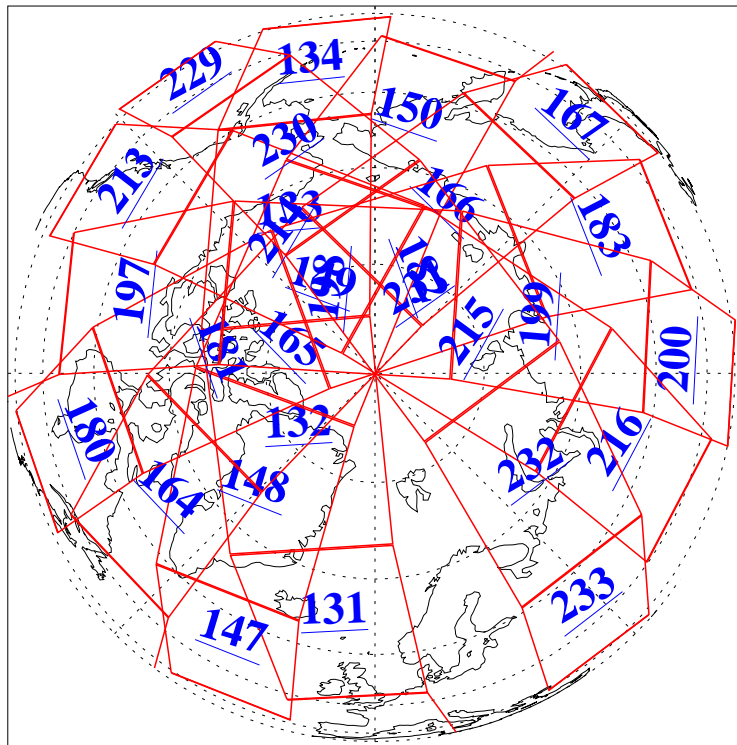

L1B Availability  
AMSU Granules: 240  
HSB Granules: 0  
AIRS Granules: 240

9 Apr 2004  
DoY 100  
Aqua Day 706  
Granules: 1 to 120

Granules: 121 to 240

Legend: AMSU Available, HSB Available, AIRS Available

L1B Availability  
AMSU Granules: 240  
HSB Granules: 0  
AIRS Granules: 240

9 Apr 2004  
DoY 100  
Aqua Day 706

Ascending Granules

Descending Granules

Legend: AMSU Available, HSB Available, AIRS Available

L1B Availability  
 AMSU Granules: 240  
 HSB Granules: 0  
 AIRS Granules: 240

9 Apr 2004  
 DoY 100  
 Aqua Day 706

Northern Hemisphere Granules

Southern Hemisphere Granules

Legend: AMSU Available, HSB Available, AIRS Available