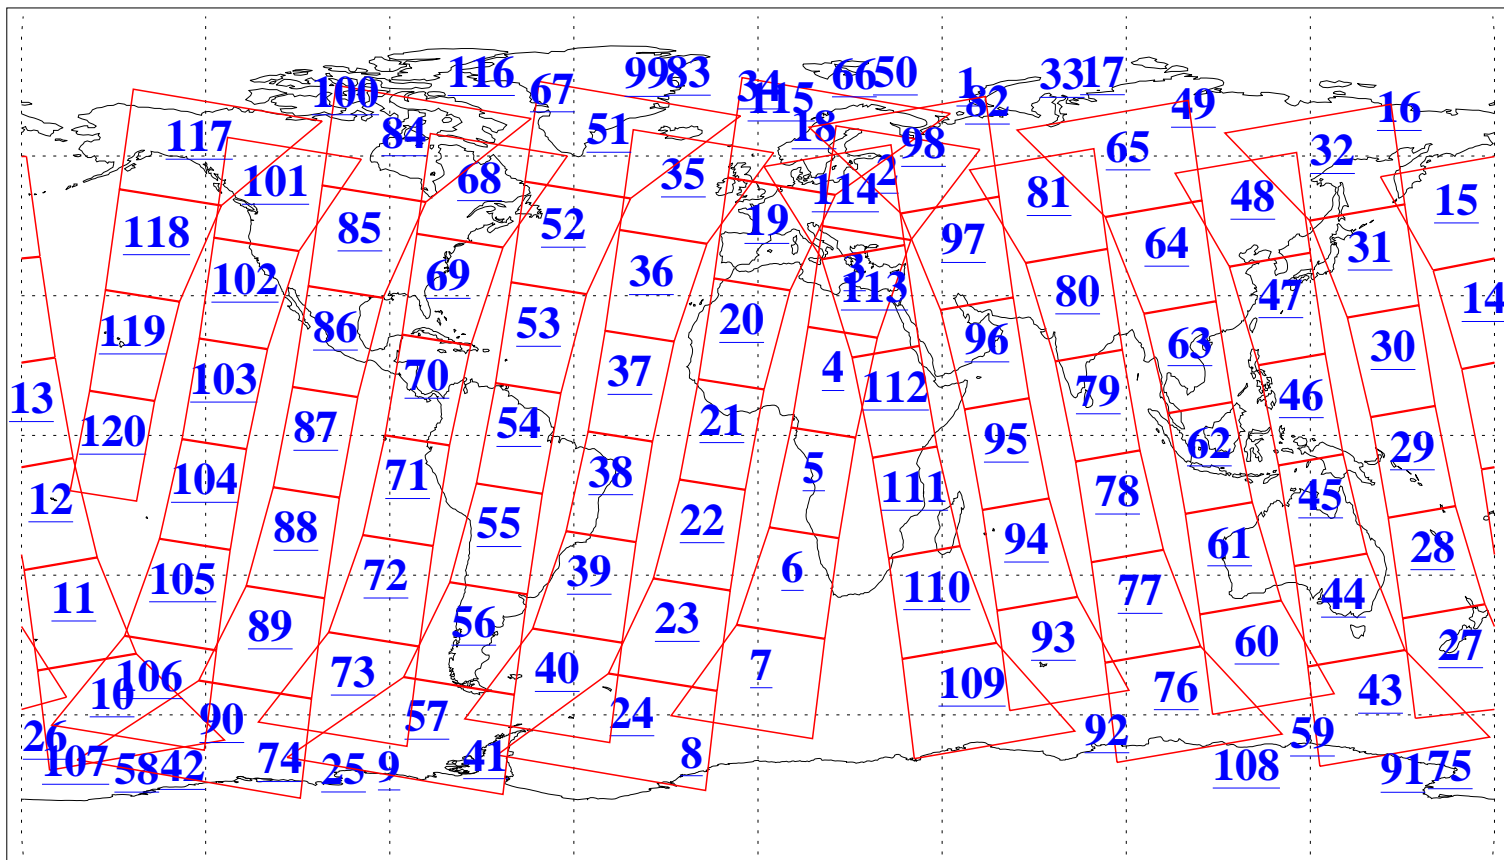

L1B Availability  
AMSU Granules: 240  
HSB Granules: 0  
AIRS Granules: 240

9 Apr 2004  
DoY 100  
Aqua Day 706  
Granules: 1 to 120

Granules: 121 to 240

Legend: AMSU Available, HSB Available, AIRS Available

L1B Availability  
AMSU Granules: 240  
HSB Granules: 0  
AIRS Granules: 240

9 Apr 2004  
DoY 100  
Aqua Day 706

Ascending Granules

Descending Granules

Legend: AMSU Available, HSB Available, AIRS Available

L1B Availability  
 AMSU Granules: 240  
 HSB Granules: 0  
 AIRS Granules: 240

9 Apr 2004  
 DoY 100  
 Aqua Day 706

Northern Hemisphere Granules

Southern Hemisphere Granules

Legend: AMSU Available, HSB Available, AIRS Available