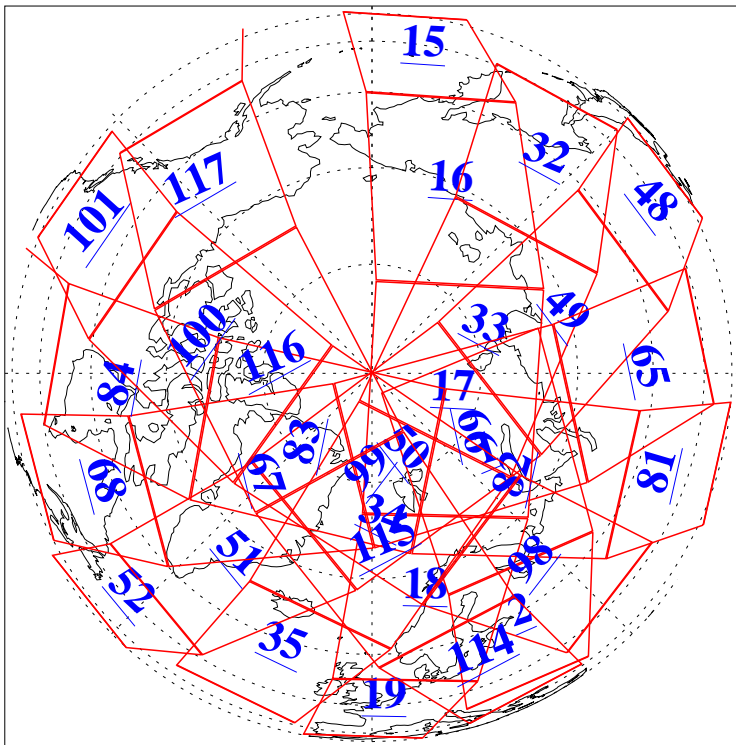

L1B Availability  
AMSU Granules: 240  
HSB Granules: 0  
AIRS Granules: 240

9 Apr 2004  
DoY 100  
Aqua Day 706  
Granules: 1 to 120

Granules: 121 to 240

Legend: AMSU Available, HSB Available, AIRS Available

L1B Availability  
AMSU Granules: 240  
HSB Granules: 0  
AIRS Granules: 240

9 Apr 2004  
DoY 100  
Aqua Day 706

Ascending Granules

Descending Granules

Legend: AMSU Available, HSB Available, AIRS Available

L1B Availability  
 AMSU Granules: 240  
 HSB Granules: 0  
 AIRS Granules: 240

9 Apr 2004  
 DoY 100  
 Aqua Day 706

Northern Hemisphere Granules

Southern Hemisphere Granules

Legend: AMSU Available, HSB Available, AIRS Available