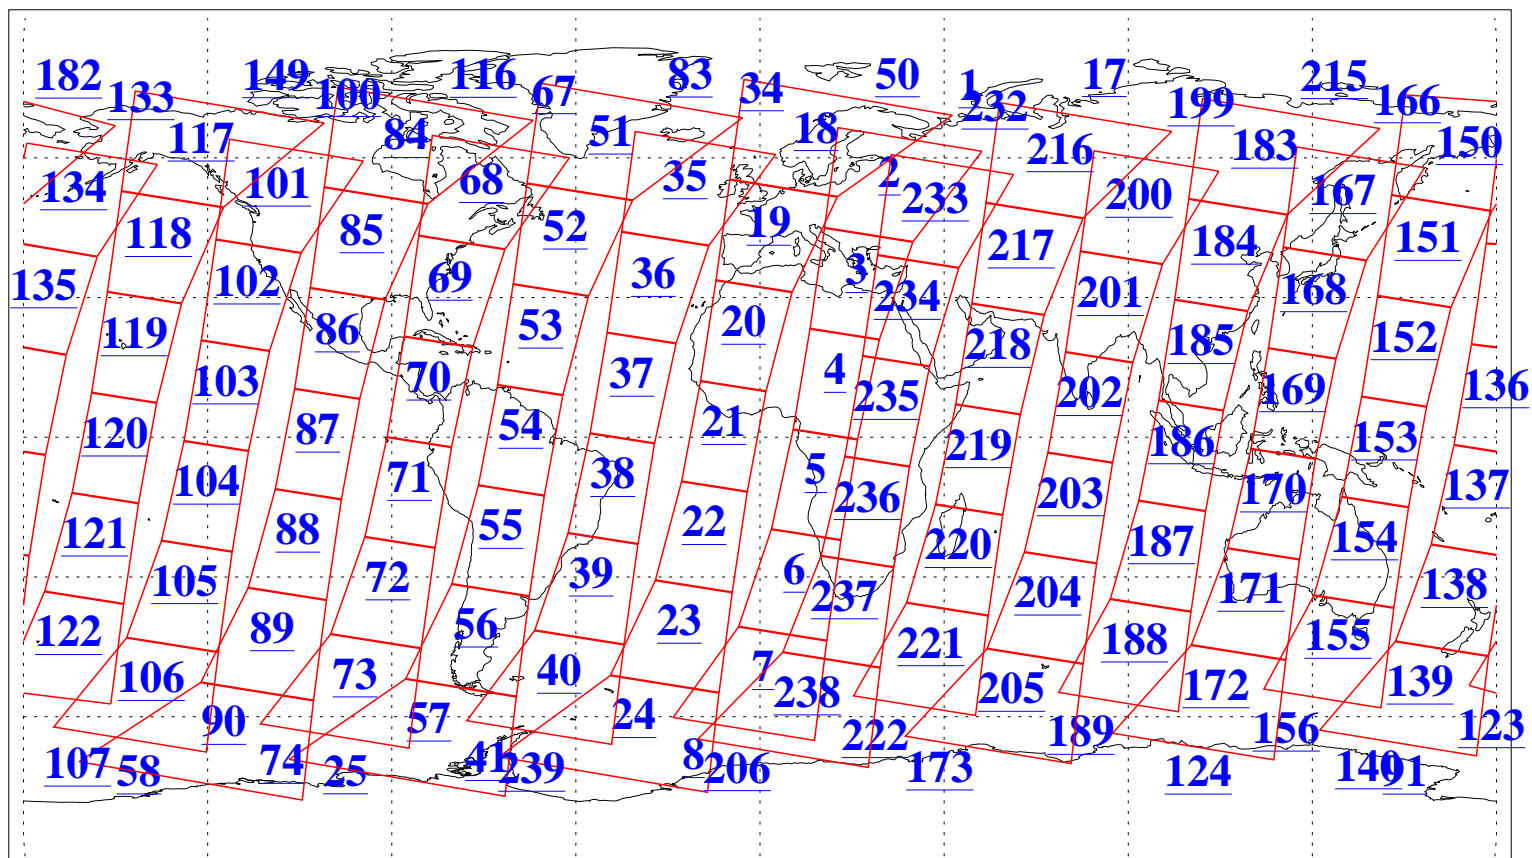

L1B Availability  
AMSU Granules: 240  
HSB Granules: 0  
AIRS Granules: 240

9 Apr 2004  
DoY 100  
Aqua Day 706  
Granules: 1 to 120

Granules: 121 to 240

Legend: AMSU Available, HSB Available, AIRS Available

L1B Availability  
AMSU Granules: 240  
HSB Granules: 0  
AIRS Granules: 240

9 Apr 2004  
DoY 100  
Aqua Day 706

Ascending Granules

Descending Granules

Legend: AMSU Available, HSB Available, AIRS Available

L1B Availability  
 AMSU Granules: 240  
 HSB Granules: 0  
 AIRS Granules: 240

9 Apr 2004  
 DoY 100  
 Aqua Day 706

Northern Hemisphere Granules

Southern Hemisphere Granules

Legend: AMSU Available, HSB Available, AIRS Available