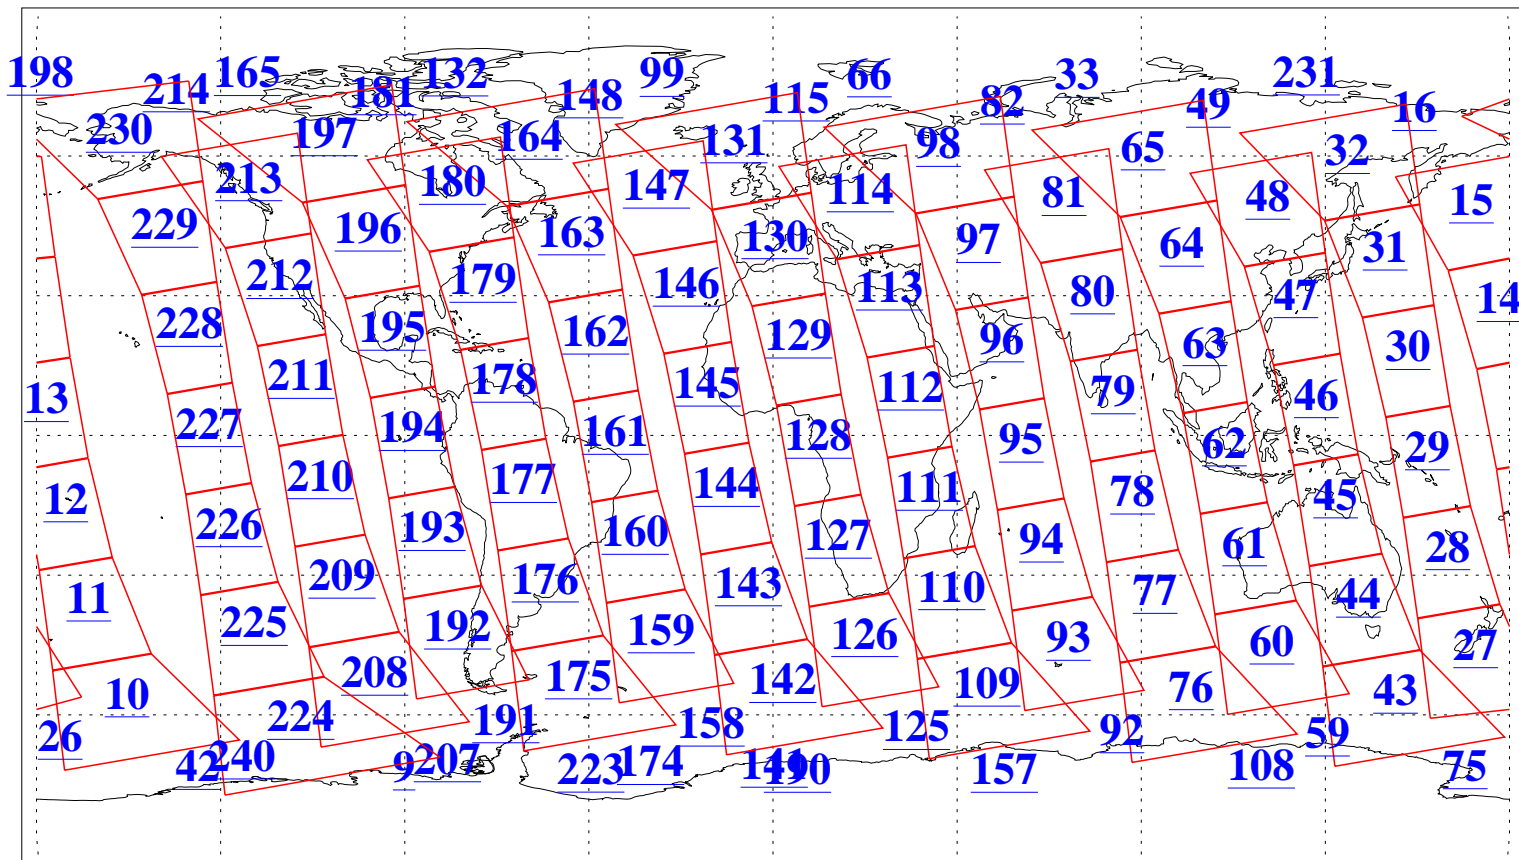

L1B Availability  
AMSU Granules: 240  
HSB Granules: 0  
AIRS Granules: 240

9 Apr 2004  
DoY 100  
Aqua Day 706  
Granules: 1 to 120

Granules: 121 to 240

Legend: AMSU Available, HSB Available, AIRS Available

L1B Availability  
AMSU Granules: 240  
HSB Granules: 0  
AIRS Granules: 240

9 Apr 2004  
DoY 100  
Aqua Day 706

Ascending Granules

Descending Granules

Legend: AMSU Available, HSB Available, AIRS Available

L1B Availability  
 AMSU Granules: 240  
 HSB Granules: 0  
 AIRS Granules: 240

9 Apr 2004  
 DoY 100  
 Aqua Day 706

Northern Hemisphere Granules

Southern Hemisphere Granules

Legend: AMSU Available, HSB Available, AIRS Available