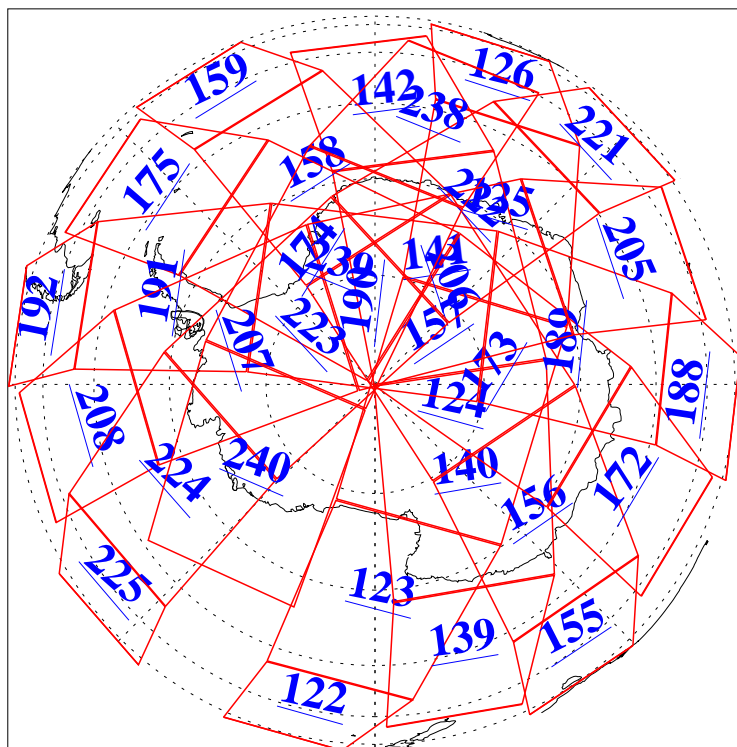

L1B Availability  
AMSU Granules: 240  
HSB Granules: 0  
AIRS Granules: 240

9 Apr 2004  
DoY 100  
Aqua Day 706  
Granules: 1 to 120

Granules: 121 to 240

Legend: AMSU Available, HSB Available, AIRS Available

L1B Availability  
AMSU Granules: 240  
HSB Granules: 0  
AIRS Granules: 240

9 Apr 2004  
DoY 100  
Aqua Day 706

Ascending Granules

Descending Granules

Legend: AMSU Available, HSB Available, AIRS Available

L1B Availability  
 AMSU Granules: 240  
 HSB Granules: 0  
 AIRS Granules: 240

9 Apr 2004  
 DoY 100  
 Aqua Day 706

Northern Hemisphere Granules

Southern Hemisphere Granules

Legend: AMSU Available, HSB Available, AIRS Available