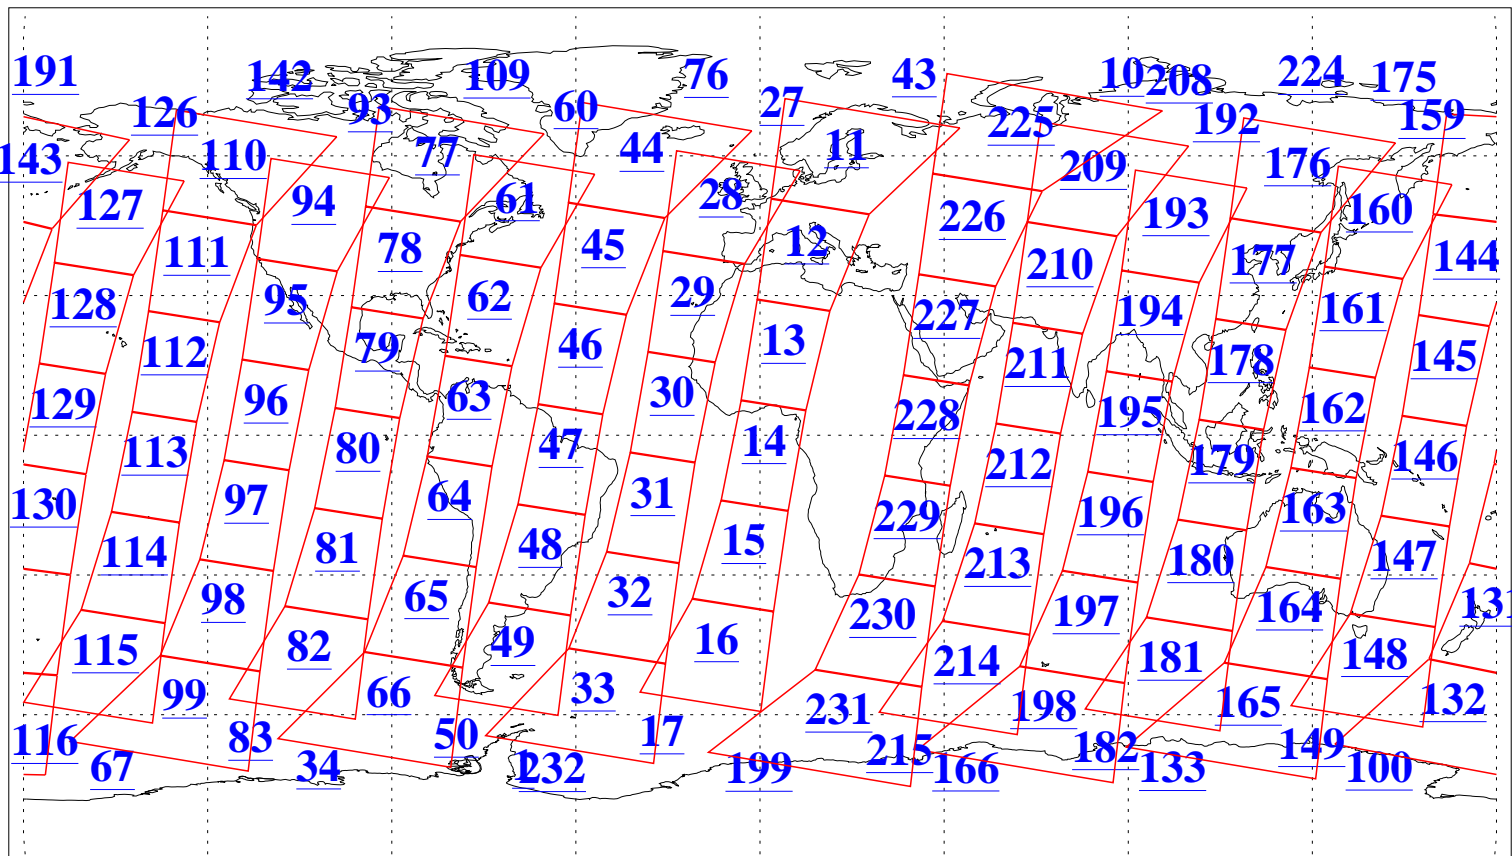

L1B Availability
AMSU Granules: 240
HSB Granules: 0
AIRS Granules: 240

8 Apr 2004
DoY 99
Aqua Day 705
Granules: 1 to 120

Granules: 121 to 240

Legend: AMSU Available, HSB Available, AIRS Available

L1B Availability
AMSU Granules: 240
HSB Granules: 0
AIRS Granules: 240

8 Apr 2004
DoY 99
Aqua Day 705

Ascending Granules

Descending Granules

Legend: AMSU Available, HSB Available, AIRS Available

L1B Availability
 AMSU Granules: 240
 HSB Granules: 0
 AIRS Granules: 240

8 Apr 2004
 DoY 99
 Aqua Day 705

Northern Hemisphere Granules

Southern Hemisphere Granules

Legend: AMSU Available, HSB Available, AIRS Available