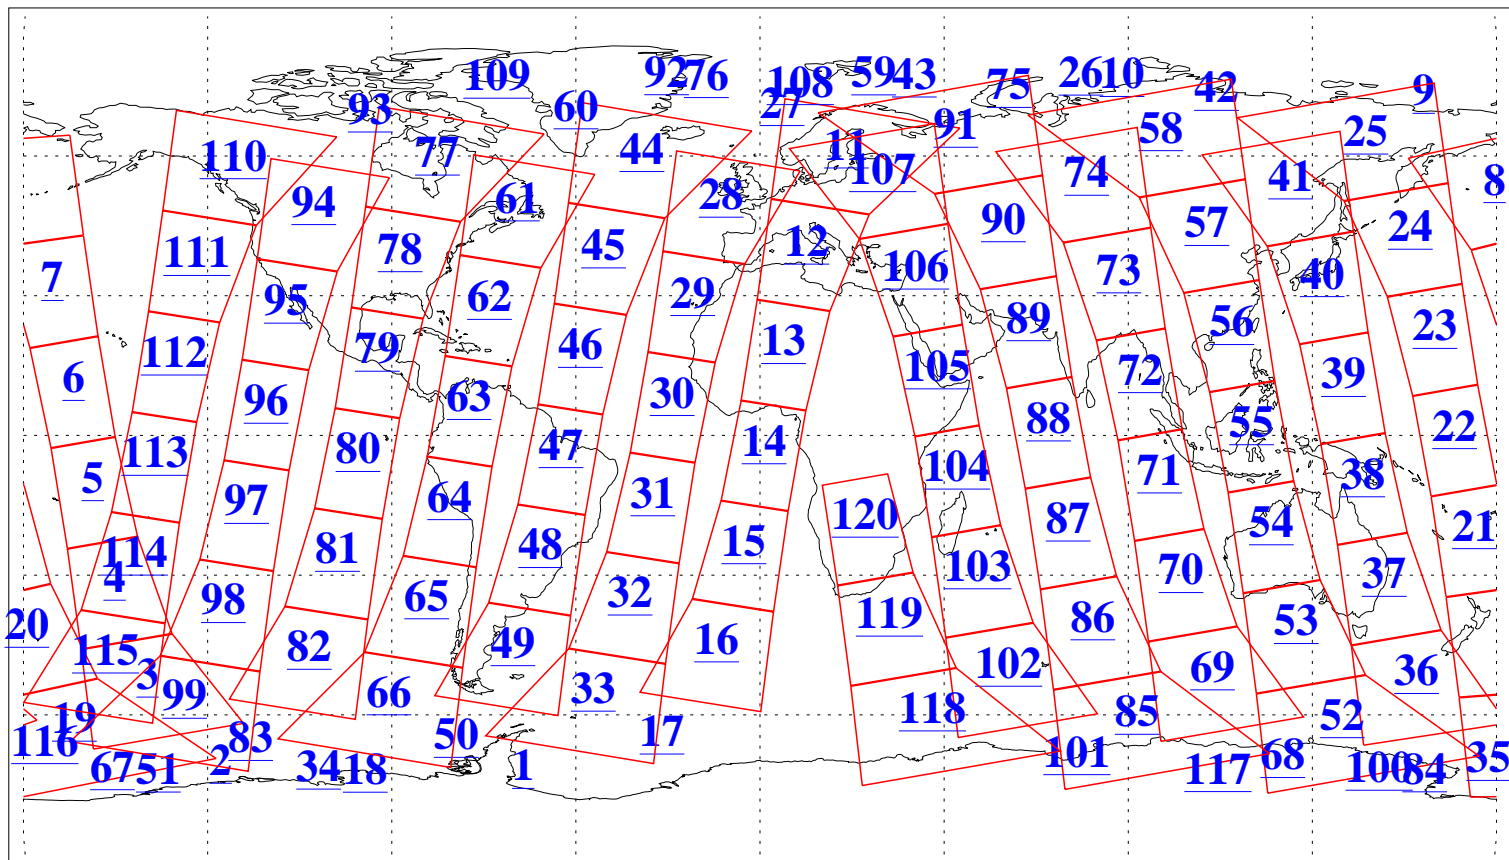

L1B Availability
AMSU Granules: 240
HSB Granules: 0
AIRS Granules: 240

8 Apr 2004
DoY 99
Aqua Day 705
Granules: 1 to 120

Granules: 121 to 240

Legend: AMSU Available, HSB Available, AIRS Available

L1B Availability
AMSU Granules: 240
HSB Granules: 0
AIRS Granules: 240

8 Apr 2004
DoY 99
Aqua Day 705

Ascending Granules

Descending Granules

Legend: AMSU Available, HSB Available, AIRS Available

L1B Availability
 AMSU Granules: 240
 HSB Granules: 0
 AIRS Granules: 240

8 Apr 2004
 DoY 99
 Aqua Day 705

Northern Hemisphere Granules

Southern Hemisphere Granules

Legend: AMSU Available, HSB Available, AIRS Available