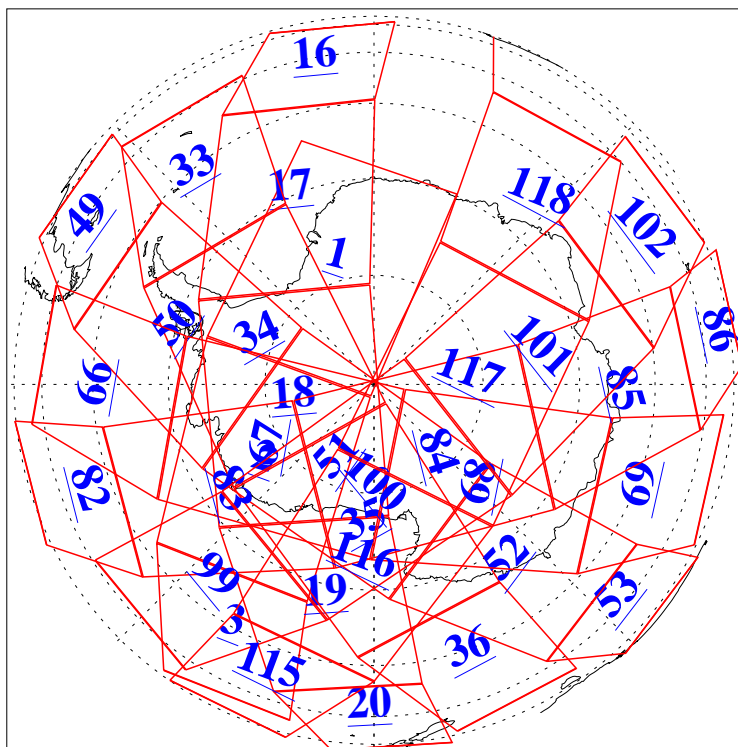

L1B Availability
AMSU Granules: 240
HSB Granules: 0
AIRS Granules: 240

8 Apr 2004
DoY 99
Aqua Day 705
Granules: 1 to 120

Granules: 121 to 240

Legend: AMSU Available, HSB Available, AIRS Available

L1B Availability
AMSU Granules: 240
HSB Granules: 0
AIRS Granules: 240

8 Apr 2004
DoY 99
Aqua Day 705

Ascending Granules

Descending Granules

Legend: AMSU Available, HSB Available, AIRS Available

L1B Availability
 AMSU Granules: 240
 HSB Granules: 0
 AIRS Granules: 240

8 Apr 2004
 DoY 99
 Aqua Day 705

Northern Hemisphere Granules

Southern Hemisphere Granules

Legend: AMSU Available, HSB Available, AIRS Available