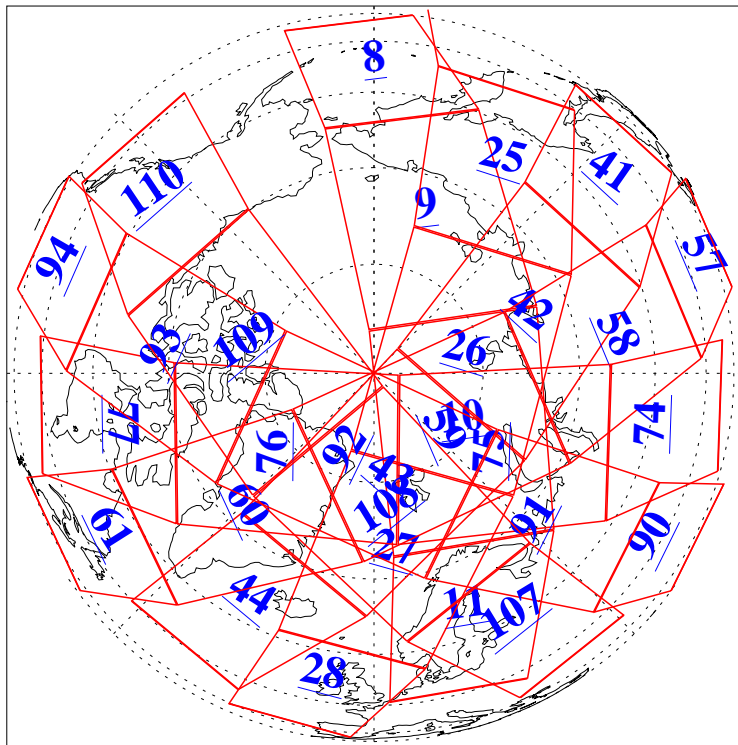

L1B Availability
AMSU Granules: 240
HSB Granules: 0
AIRS Granules: 240

8 Apr 2004
DoY 99
Aqua Day 705
Granules: 1 to 120

Granules: 121 to 240

Legend: AMSU Available, HSB Available, AIRS Available

L1B Availability
AMSU Granules: 240
HSB Granules: 0
AIRS Granules: 240

8 Apr 2004
DoY 99
Aqua Day 705

Ascending Granules

Descending Granules

Legend: AMSU Available, HSB Available, AIRS Available

L1B Availability
 AMSU Granules: 240
 HSB Granules: 0
 AIRS Granules: 240

8 Apr 2004
 DoY 99
 Aqua Day 705

Northern Hemisphere Granules

Southern Hemisphere Granules

Legend: AMSU Available, HSB Available, AIRS Available