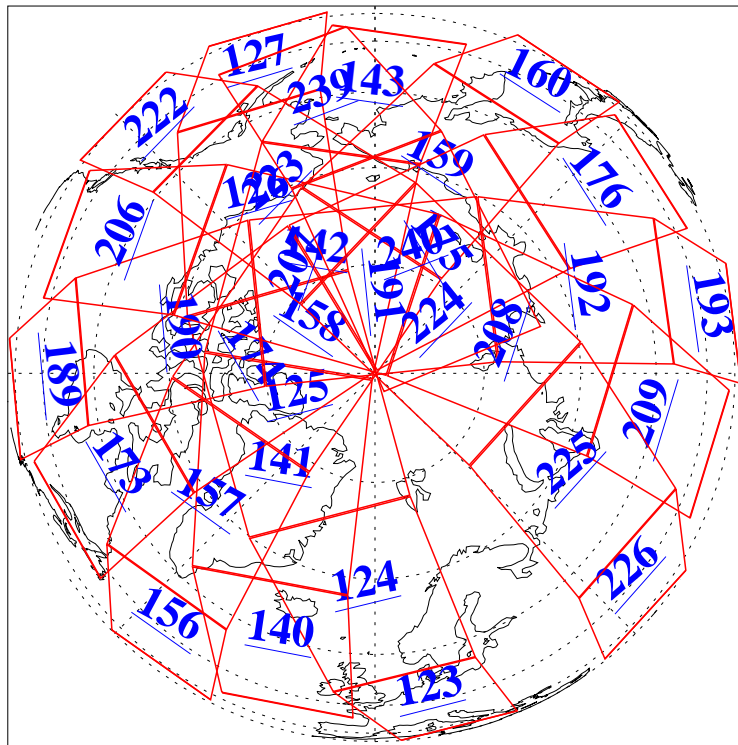

L1B Availability
AMSU Granules: 240
HSB Granules: 0
AIRS Granules: 240

8 Apr 2004
DoY 99
Aqua Day 705
Granules: 1 to 120

Granules: 121 to 240

Legend: AMSU Available, HSB Available, AIRS Available

L1B Availability
AMSU Granules: 240
HSB Granules: 0
AIRS Granules: 240

8 Apr 2004
DoY 99
Aqua Day 705

Ascending Granules

Descending Granules

Legend: AMSU Available, HSB Available, AIRS Available

L1B Availability
 AMSU Granules: 240
 HSB Granules: 0
 AIRS Granules: 240

8 Apr 2004
 DoY 99
 Aqua Day 705

Northern Hemisphere Granules

Southern Hemisphere Granules

Legend: AMSU Available, HSB Available, AIRS Available