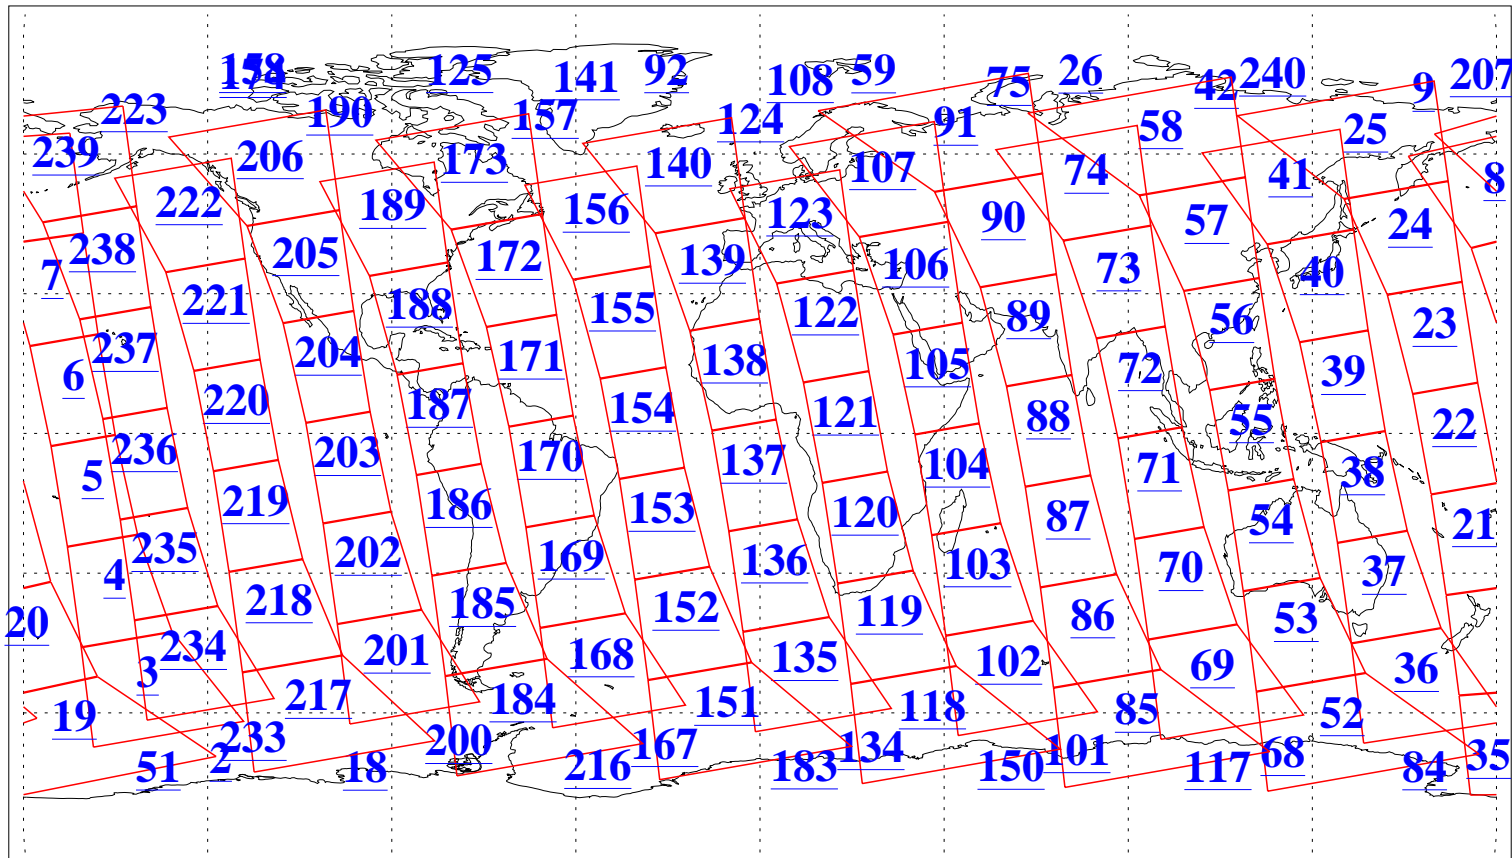

L1B Availability
AMSU Granules: 240
HSB Granules: 0
AIRS Granules: 240

8 Apr 2004
DoY 99
Aqua Day 705
Granules: 1 to 120

Granules: 121 to 240

Legend: AMSU Available, HSB Available, AIRS Available

L1B Availability
AMSU Granules: 240
HSB Granules: 0
AIRS Granules: 240

8 Apr 2004
DoY 99
Aqua Day 705

Ascending Granules

Descending Granules

Legend: AMSU Available, HSB Available, AIRS Available

L1B Availability
 AMSU Granules: 240
 HSB Granules: 0
 AIRS Granules: 240

8 Apr 2004
 DoY 99
 Aqua Day 705

Northern Hemisphere Granules

Southern Hemisphere Granules

Legend: AMSU Available, HSB Available, AIRS Available