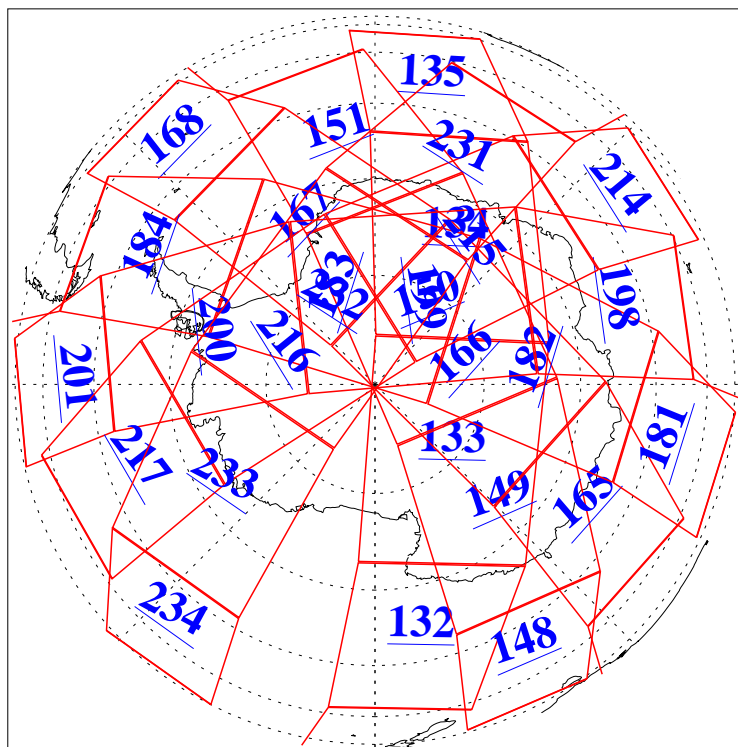

L1B Availability
AMSU Granules: 240
HSB Granules: 0
AIRS Granules: 240

8 Apr 2004
DoY 99
Aqua Day 705
Granules: 1 to 120

Granules: 121 to 240

Legend: AMSU Available, HSB Available, AIRS Available

L1B Availability
AMSU Granules: 240
HSB Granules: 0
AIRS Granules: 240

8 Apr 2004
DoY 99
Aqua Day 705

Ascending Granules

Descending Granules

Legend: AMSU Available, HSB Available, AIRS Available

L1B Availability
 AMSU Granules: 240
 HSB Granules: 0
 AIRS Granules: 240

8 Apr 2004
 DoY 99
 Aqua Day 705

Northern Hemisphere Granules

Southern Hemisphere Granules

Legend: AMSU Available, HSB Available, AIRS Available