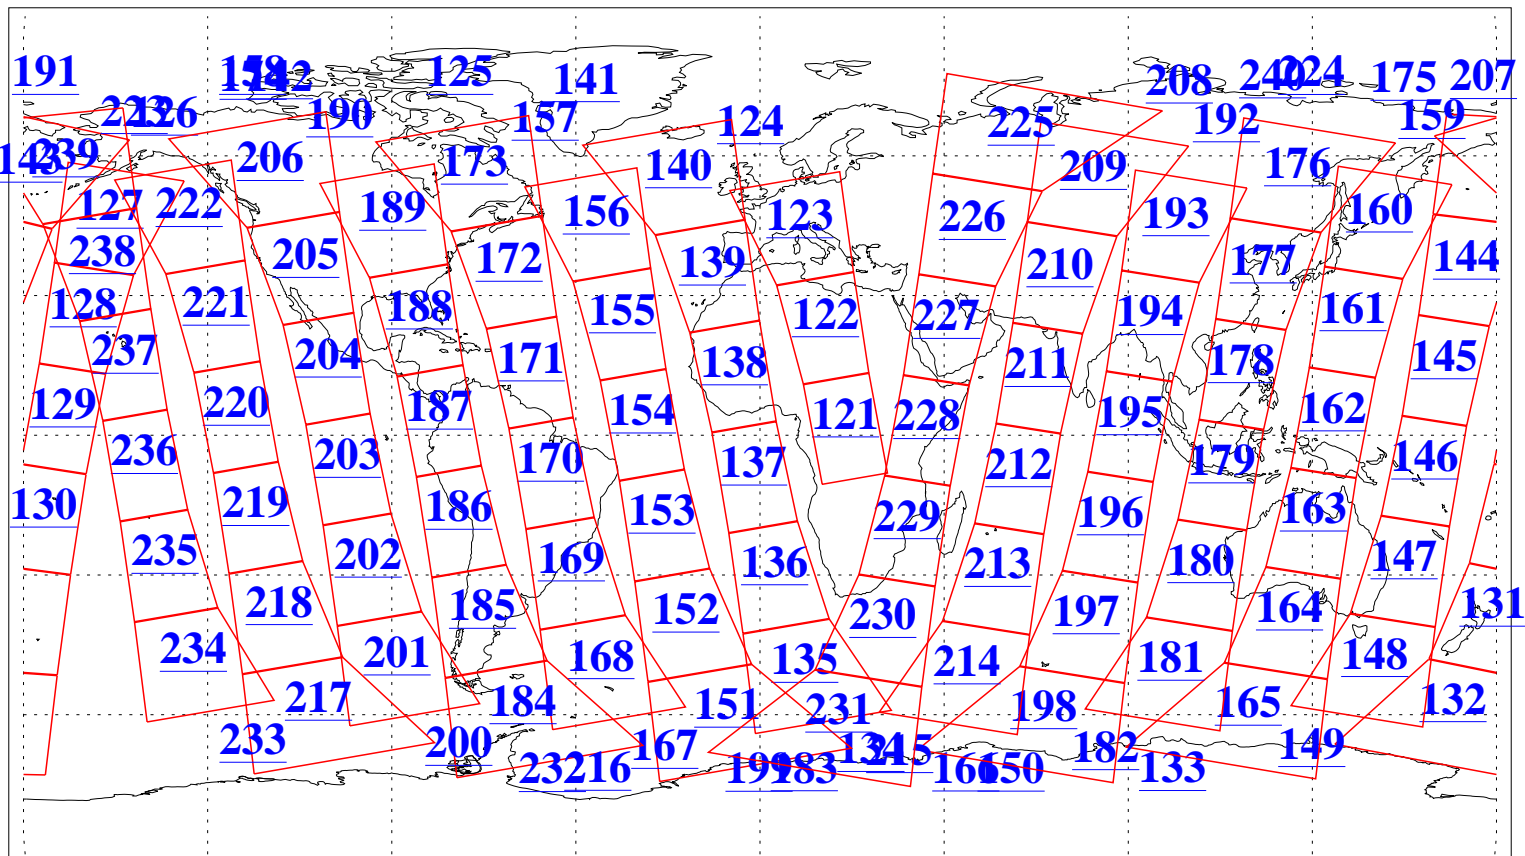

L1B Availability
AMSU Granules: 240
HSB Granules: 0
AIRS Granules: 240

8 Apr 2004
DoY 99
Aqua Day 705
Granules: 1 to 120

Granules: 121 to 240

Legend: AMSU Available, HSB Available, AIRS Available

L1B Availability
AMSU Granules: 240
HSB Granules: 0
AIRS Granules: 240

8 Apr 2004
DoY 99
Aqua Day 705

Ascending Granules

Descending Granules

Legend: AMSU Available, HSB Available, AIRS Available

L1B Availability
 AMSU Granules: 240
 HSB Granules: 0
 AIRS Granules: 240

8 Apr 2004
 DoY 99
 Aqua Day 705

Northern Hemisphere Granules

Southern Hemisphere Granules

Legend: AMSU Available, HSB Available, AIRS Available