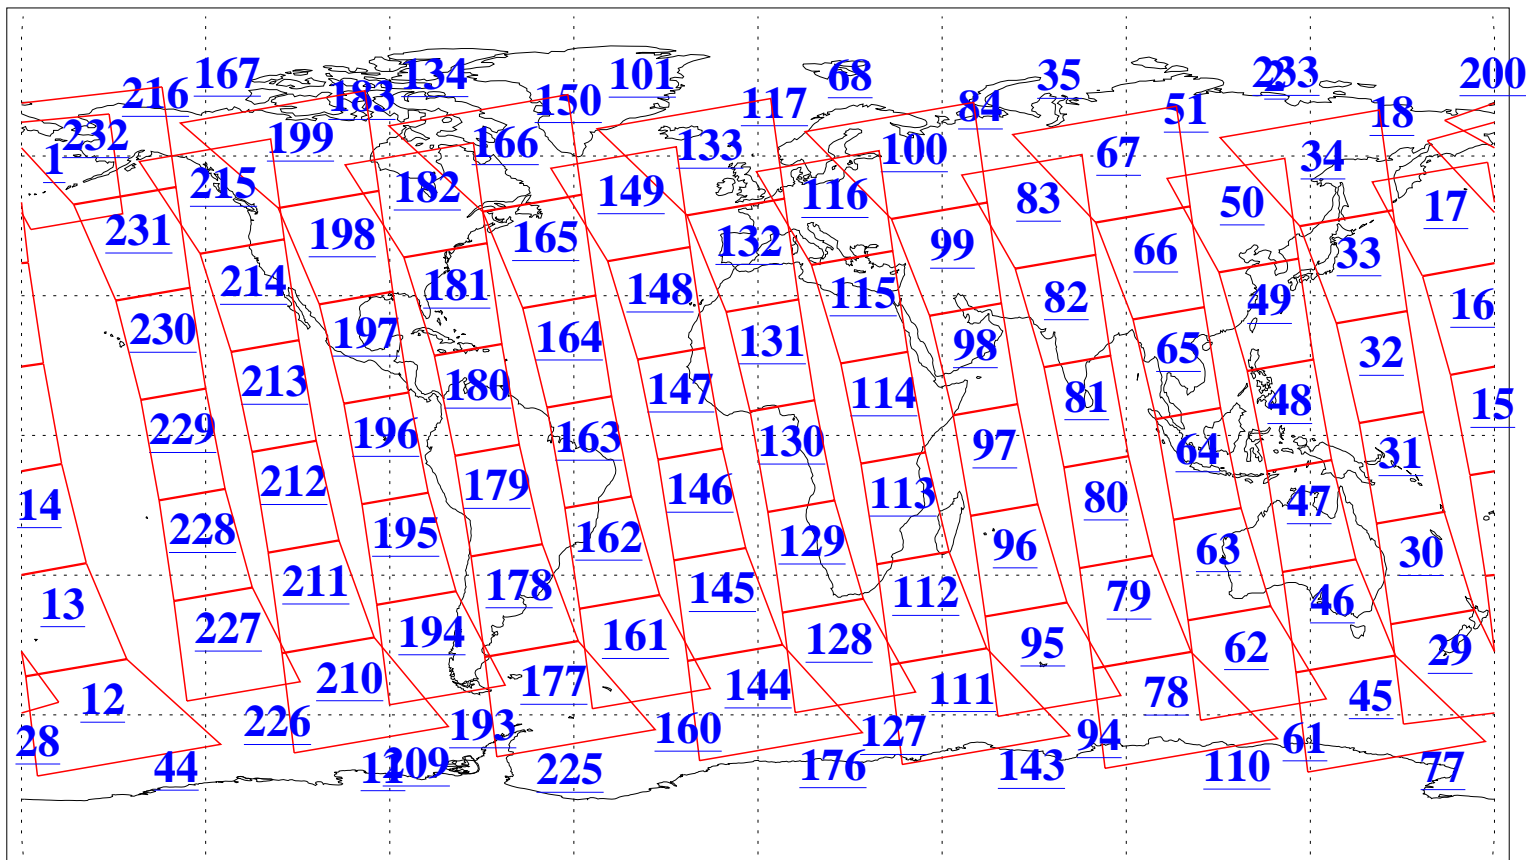

L1B Availability
AMSU Granules: 240
HSB Granules: 0
AIRS Granules: 240

7 Apr 2004
DoY 98
Aqua Day 704
Granules: 1 to 120

Granules: 121 to 240

Legend: AMSU Available, HSB Available, AIRS Available

L1B Availability
AMSU Granules: 240
HSB Granules: 0
AIRS Granules: 240

7 Apr 2004
DoY 98
Aqua Day 704

Ascending Granules

Descending Granules

Legend: AMSU Available, HSB Available, AIRS Available

L1B Availability
 AMSU Granules: 240
 HSB Granules: 0
 AIRS Granules: 240

7 Apr 2004
 DoY 98
 Aqua Day 704

Northern Hemisphere Granules

Southern Hemisphere Granules

Legend: AMSU Available, HSB Available, AIRS Available