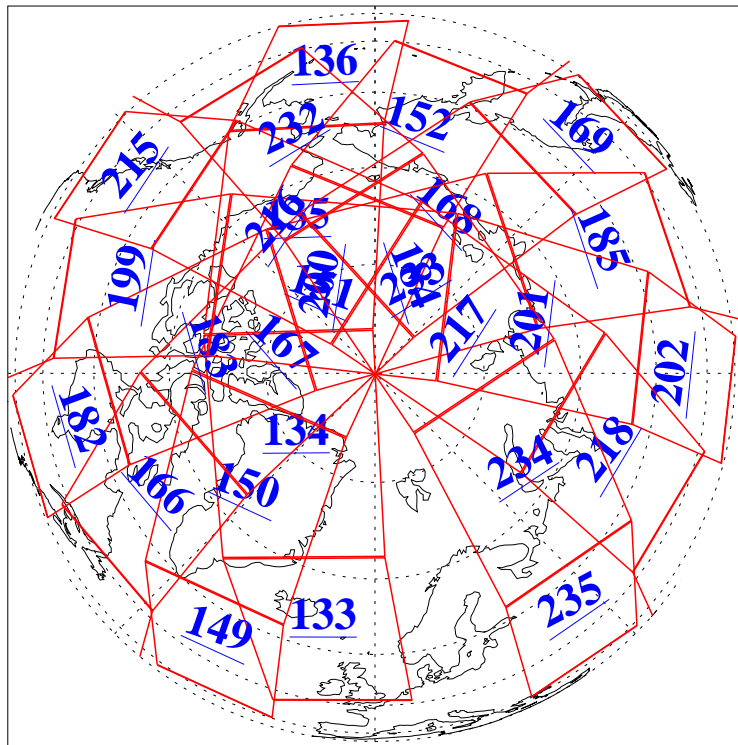

L1B Availability
AMSU Granules: 240
HSB Granules: 0
AIRS Granules: 240

7 Apr 2004
DoY 98
Aqua Day 704
Granules: 1 to 120

Granules: 121 to 240

Legend: AMSU Available, HSB Available, AIRS Available

L1B Availability
AMSU Granules: 240
HSB Granules: 0
AIRS Granules: 240

7 Apr 2004
DoY 98
Aqua Day 704

Ascending Granules

Descending Granules

Legend: AMSU Available, HSB Available, AIRS Available

L1B Availability
 AMSU Granules: 240
 HSB Granules: 0
 AIRS Granules: 240

7 Apr 2004
 DoY 98
 Aqua Day 704

Northern Hemisphere Granules

Southern Hemisphere Granules

Legend: AMSU Available, HSB Available, AIRS Available