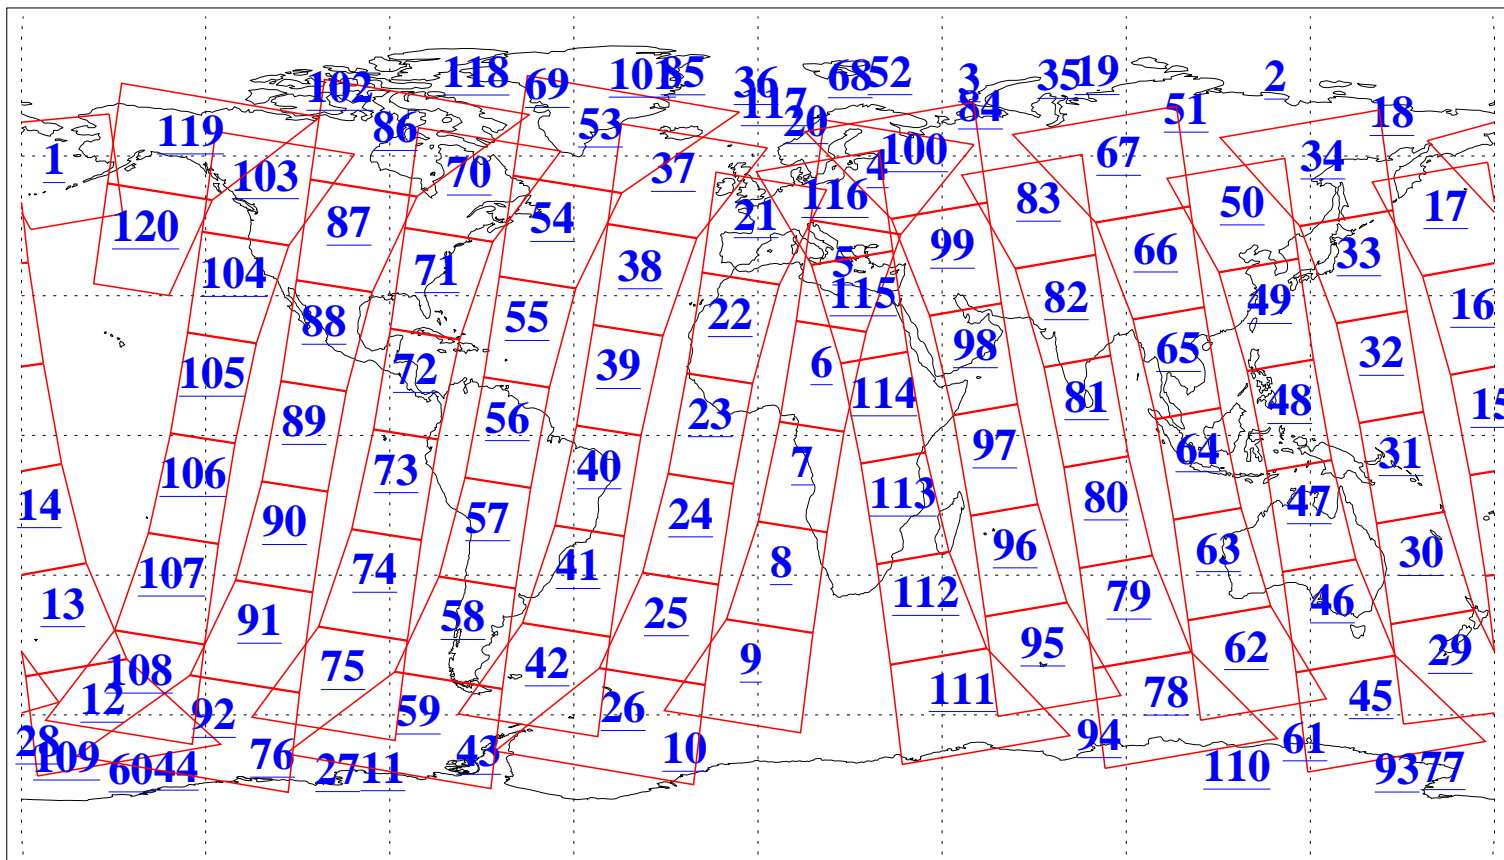

L1B Availability
AMSU Granules: 240
HSB Granules: 0
AIRS Granules: 240

7 Apr 2004
DoY 98
Aqua Day 704
Granules: 1 to 120

Granules: 121 to 240

Legend: AMSU Available, HSB Available, AIRS Available

L1B Availability
AMSU Granules: 240
HSB Granules: 0
AIRS Granules: 240

7 Apr 2004
DoY 98
Aqua Day 704

Ascending Granules

Descending Granules

Legend: AMSU Available, HSB Available, AIRS Available

L1B Availability
 AMSU Granules: 240
 HSB Granules: 0
 AIRS Granules: 240

7 Apr 2004
 DoY 98
 Aqua Day 704

Northern Hemisphere Granules

Southern Hemisphere Granules

Legend: AMSU Available, HSB Available, AIRS Available