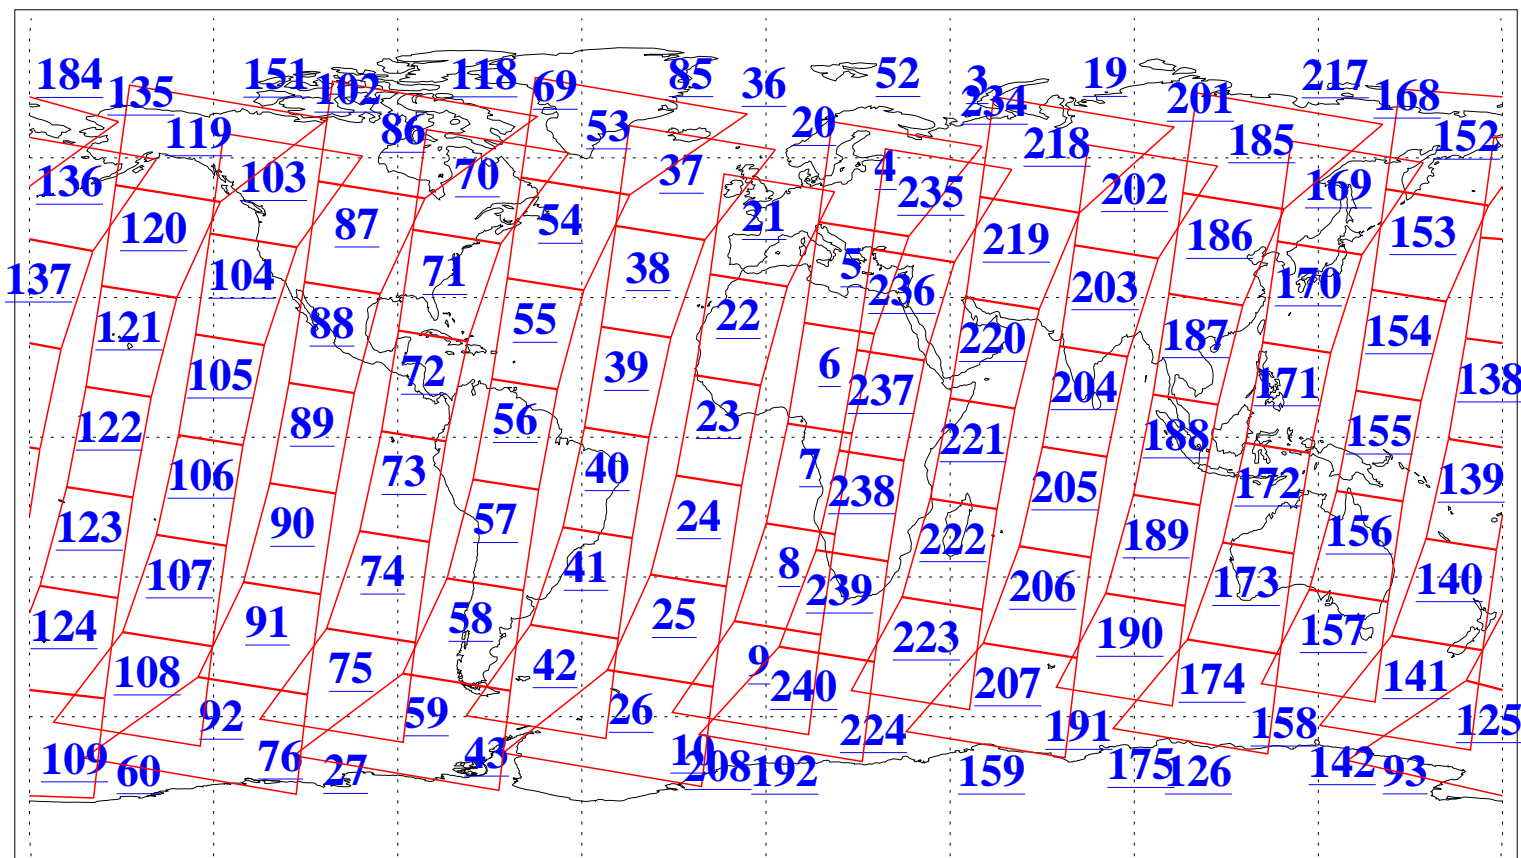

L1B Availability
AMSU Granules: 240
HSB Granules: 0
AIRS Granules: 240

7 Apr 2004
DoY 98
Aqua Day 704
Granules: 1 to 120

Granules: 121 to 240

Legend: AMSU Available, HSB Available, AIRS Available

L1B Availability
AMSU Granules: 240
HSB Granules: 0
AIRS Granules: 240

7 Apr 2004
DoY 98
Aqua Day 704

Ascending Granules

Descending Granules

Legend: AMSU Available, HSB Available, AIRS Available

L1B Availability
 AMSU Granules: 240
 HSB Granules: 0
 AIRS Granules: 240

7 Apr 2004
 DoY 98
 Aqua Day 704

Northern Hemisphere Granules

Southern Hemisphere Granules

Legend: AMSU Available, HSB Available, AIRS Available