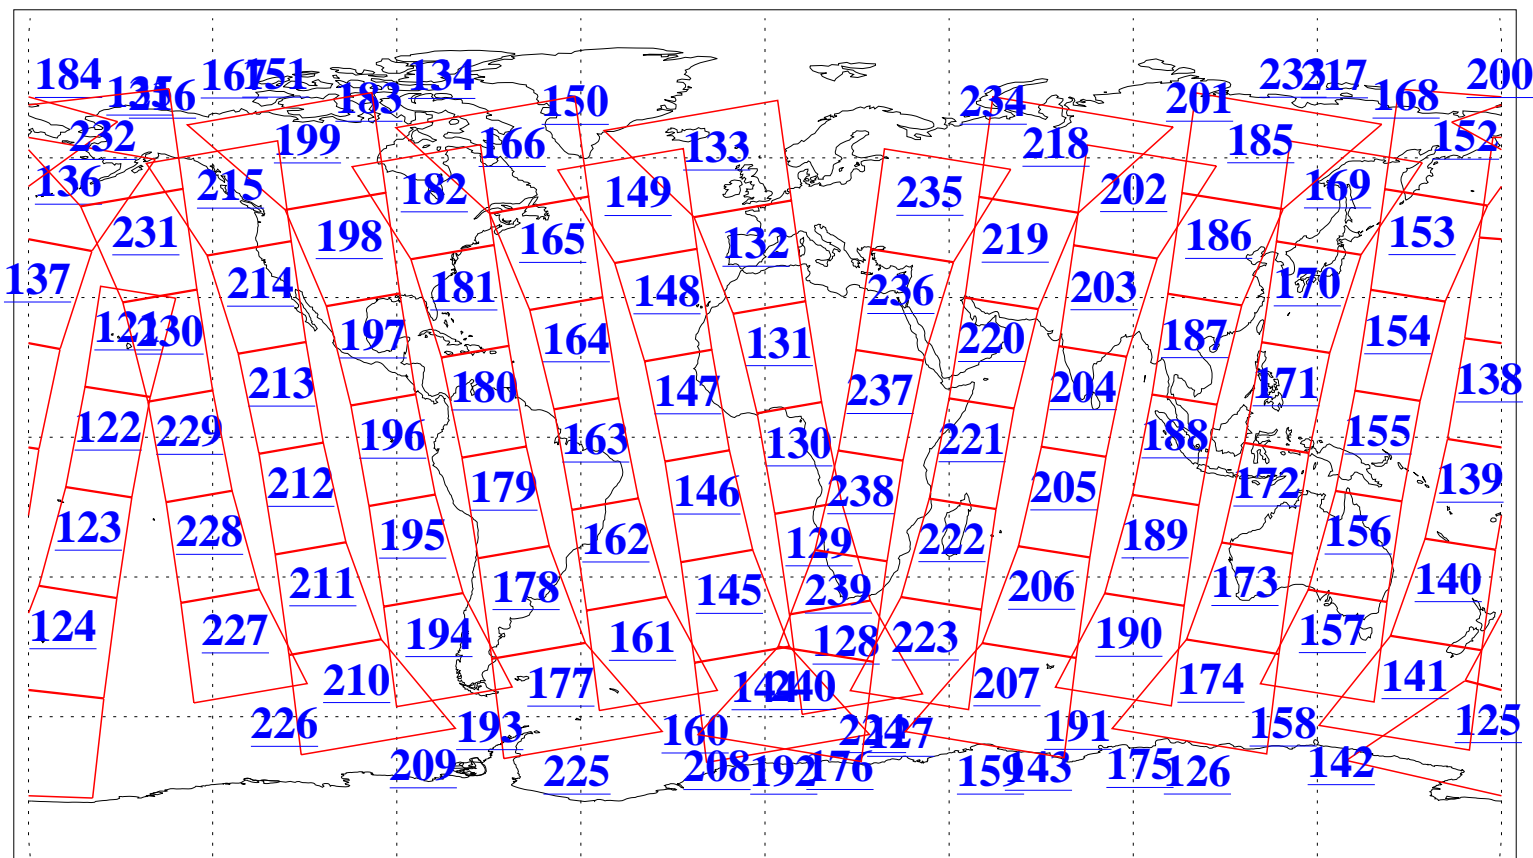

L1B Availability
AMSU Granules: 240
HSB Granules: 0
AIRS Granules: 240

7 Apr 2004
DoY 98
Aqua Day 704
Granules: 1 to 120

Granules: 121 to 240

Legend: AMSU Available, HSB Available, AIRS Available

L1B Availability
AMSU Granules: 240
HSB Granules: 0
AIRS Granules: 240

7 Apr 2004
DoY 98
Aqua Day 704

Ascending Granules

Descending Granules

Legend: AMSU Available, HSB Available, AIRS Available

L1B Availability
 AMSU Granules: 240
 HSB Granules: 0
 AIRS Granules: 240

7 Apr 2004
 DoY 98
 Aqua Day 704