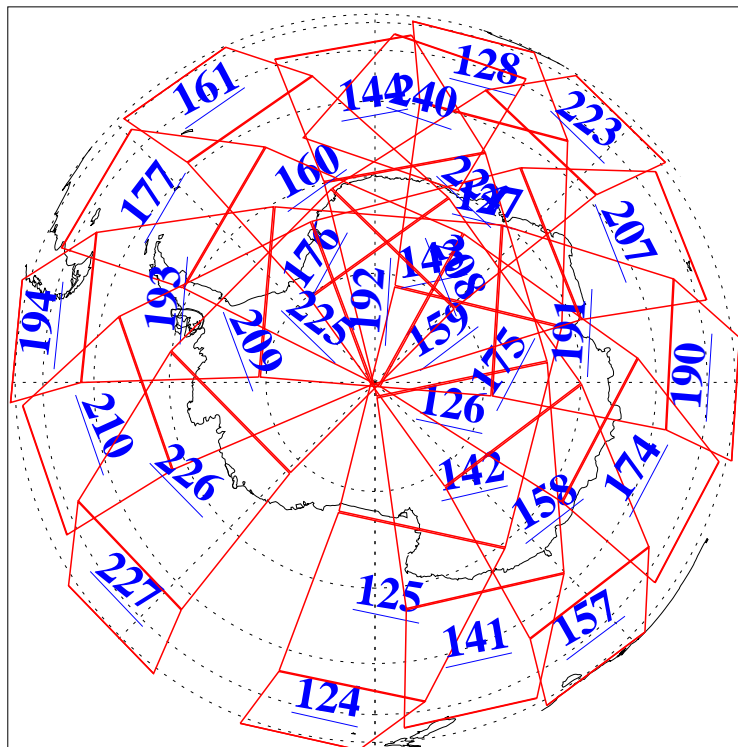

L1B Availability
AMSU Granules: 240
HSB Granules: 0
AIRS Granules: 240

7 Apr 2004
DoY 98
Aqua Day 704
Granules: 1 to 120

Granules: 121 to 240

Legend: AMSU Available, HSB Available, AIRS Available

L1B Availability
AMSU Granules: 240
HSB Granules: 0
AIRS Granules: 240

7 Apr 2004
DoY 98
Aqua Day 704

Ascending Granules

Descending Granules

Legend: AMSU Available, HSB Available, AIRS Available

L1B Availability
 AMSU Granules: 240
 HSB Granules: 0
 AIRS Granules: 240

7 Apr 2004
 DoY 98
 Aqua Day 704

Northern Hemisphere Granules

Southern Hemisphere Granules

Legend: AMSU Available, HSB Available, AIRS Available