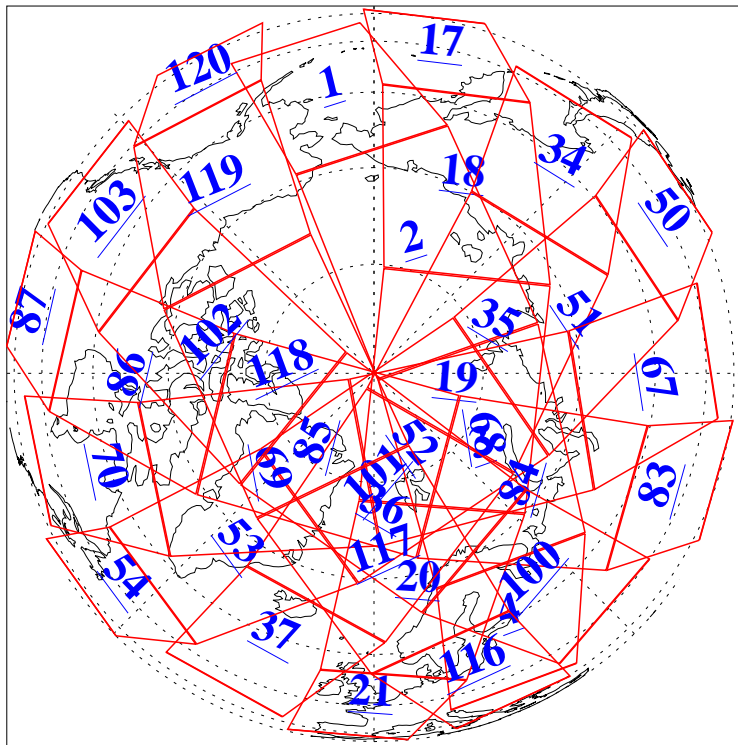

L1B Availability
AMSU Granules: 240
HSB Granules: 0
AIRS Granules: 240

7 Apr 2004
DoY 98
Aqua Day 704
Granules: 1 to 120

Granules: 121 to 240

Legend: AMSU Available, HSB Available, AIRS Available

L1B Availability
AMSU Granules: 240
HSB Granules: 0
AIRS Granules: 240

7 Apr 2004
DoY 98
Aqua Day 704

Ascending Granules

Descending Granules

Legend: AMSU Available, HSB Available, AIRS Available

L1B Availability
 AMSU Granules: 240
 HSB Granules: 0
 AIRS Granules: 240

7 Apr 2004
 DoY 98
 Aqua Day 704

Northern Hemisphere Granules

Southern Hemisphere Granules

Legend: AMSU Available, HSB Available, AIRS Available