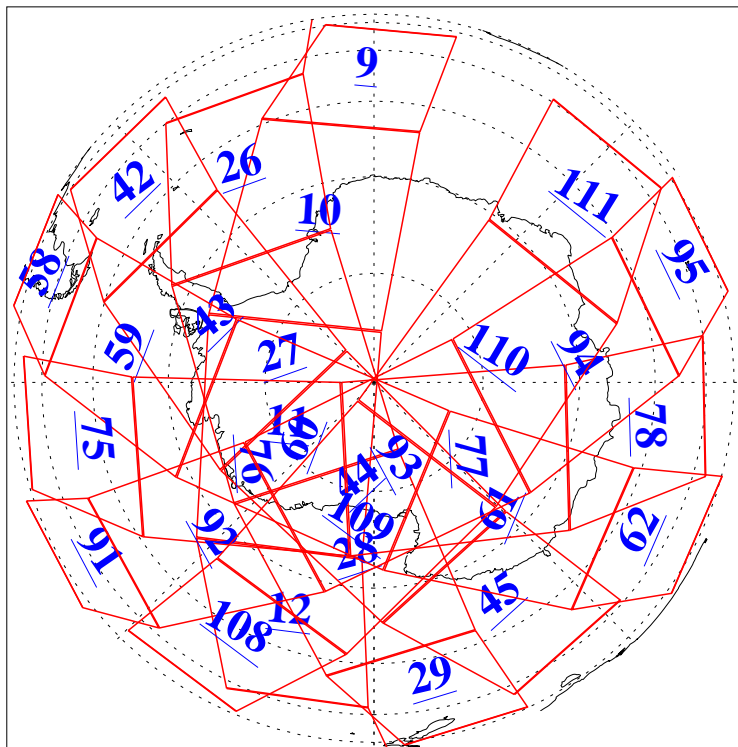

L1B Availability
AMSU Granules: 240
HSB Granules: 0
AIRS Granules: 240

7 Apr 2004
DoY 98
Aqua Day 704
Granules: 1 to 120

Granules: 121 to 240

Legend: AMSU Available, HSB Available, AIRS Available

L1B Availability
AMSU Granules: 240
HSB Granules: 0
AIRS Granules: 240

7 Apr 2004
DoY 98
Aqua Day 704

Ascending Granules

Descending Granules

Legend: AMSU Available, HSB Available, AIRS Available

L1B Availability
 AMSU Granules: 240
 HSB Granules: 0
 AIRS Granules: 240

7 Apr 2004
 DoY 98
 Aqua Day 704

Northern Hemisphere Granules

Southern Hemisphere Granules

Legend: AMSU Available, HSB Available, AIRS Available