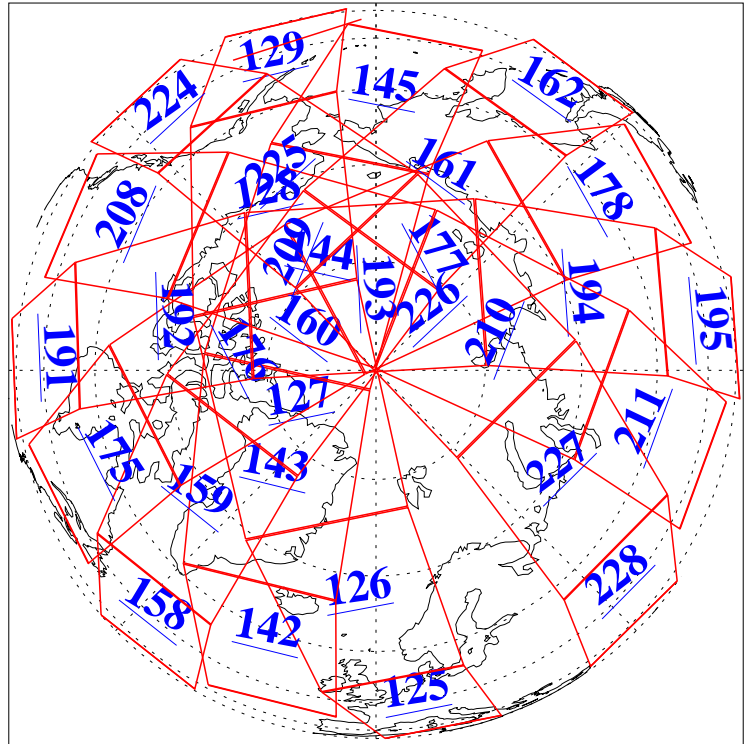

L1B Availability
AMSU Granules: 240
HSB Granules: 0
AIRS Granules: 240

6 Apr 2004
DoY 97
Aqua Day 703
Granules: 1 to 120

Granules: 121 to 240

Legend: AMSU Available, HSB Available, AIRS Available

L1B Availability
AMSU Granules: 240
HSB Granules: 0
AIRS Granules: 240

6 Apr 2004
DoY 97
Aqua Day 703

Ascending Granules

Descending Granules

Legend: AMSU Available, HSB Available, AIRS Available

L1B Availability
 AMSU Granules: 240
 HSB Granules: 0
 AIRS Granules: 240

6 Apr 2004
 DoY 97
 Aqua Day 703

Northern Hemisphere Granules

Southern Hemisphere Granules

Legend: AMSU Available, HSB Available, AIRS Available