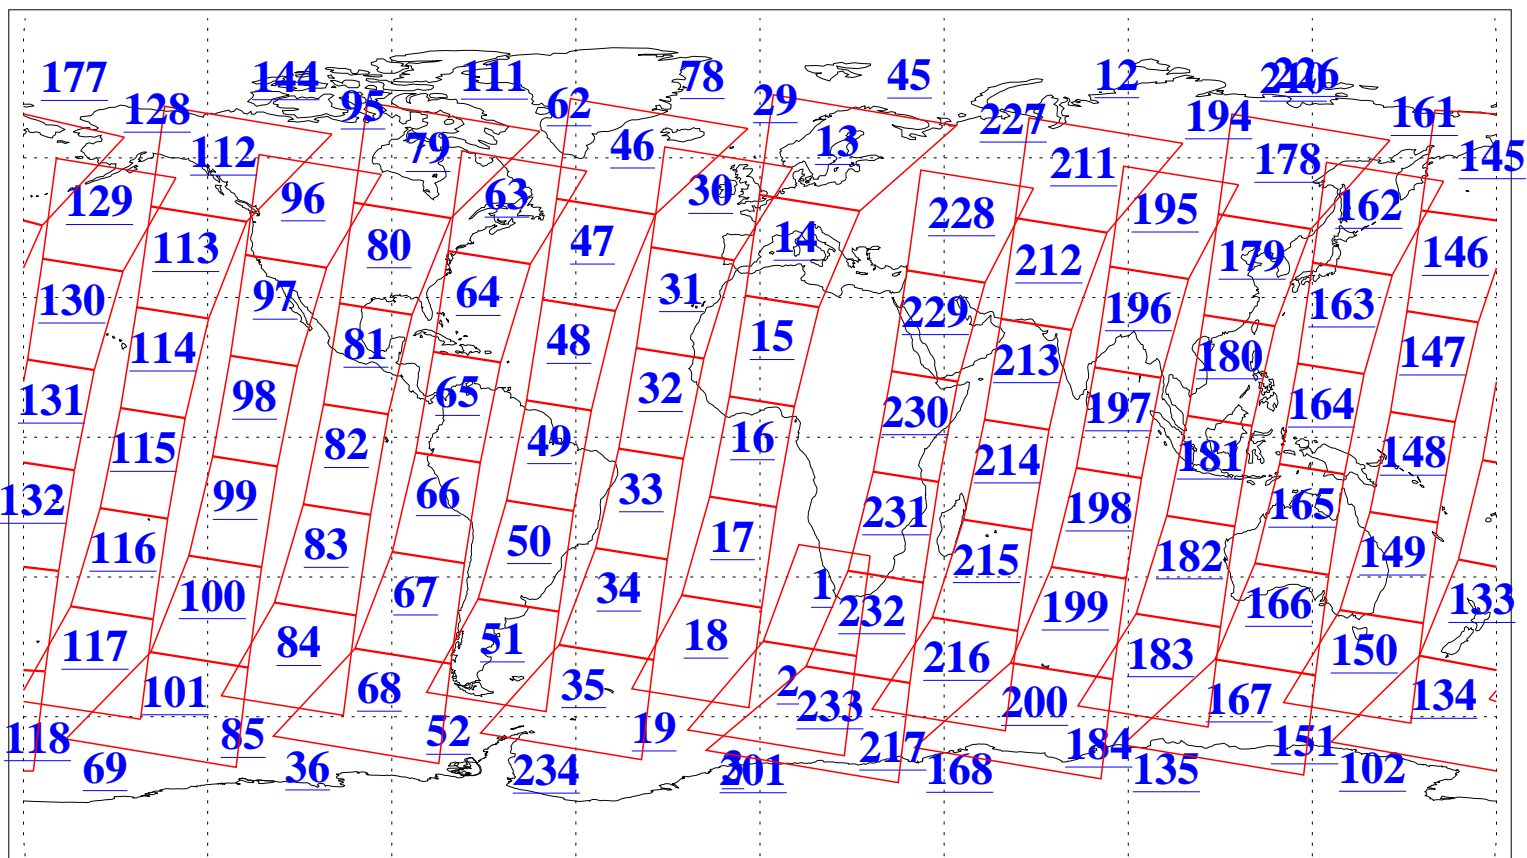

L1B Availability
AMSU Granules: 240
HSB Granules: 0
AIRS Granules: 240

6 Apr 2004
DoY 97
Aqua Day 703
Granules: 1 to 120

Granules: 121 to 240

Legend: AMSU Available, HSB Available, AIRS Available

L1B Availability
AMSU Granules: 240
HSB Granules: 0
AIRS Granules: 240

6 Apr 2004
DoY 97
Aqua Day 703

Ascending Granules

Descending Granules

Legend: AMSU Available, HSB Available, AIRS Available

L1B Availability
 AMSU Granules: 240
 HSB Granules: 0
 AIRS Granules: 240

6 Apr 2004
 DoY 97
 Aqua Day 703

Northern Hemisphere Granules

Southern Hemisphere Granules

Legend: AMSU Available, HSB Available, AIRS Available