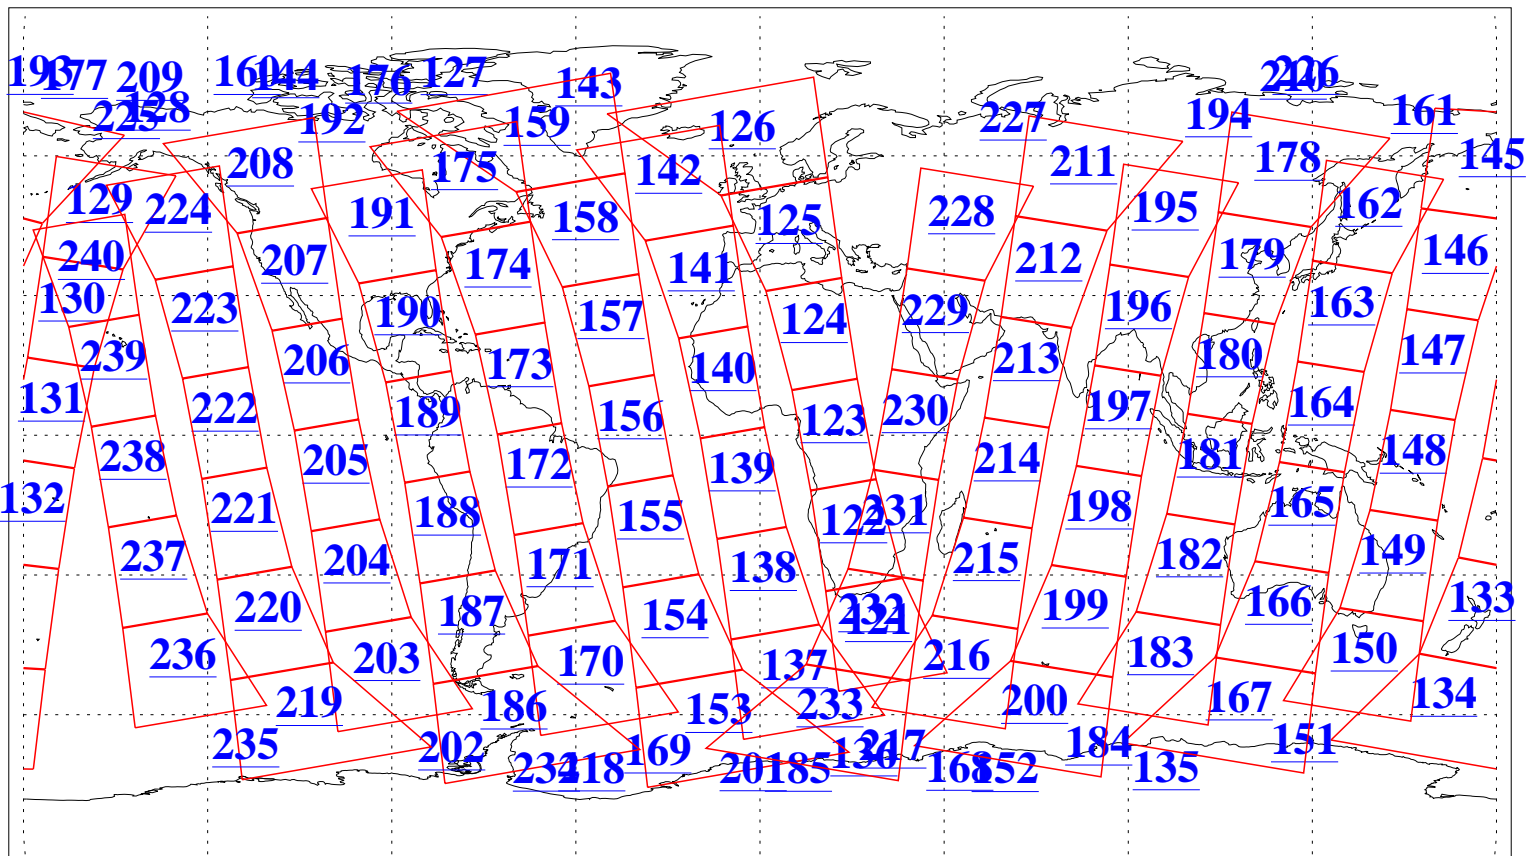

L1B Availability
AMSU Granules: 240
HSB Granules: 0
AIRS Granules: 240

6 Apr 2004
DoY 97
Aqua Day 703
Granules: 1 to 120

Granules: 121 to 240

Legend: AMSU Available, HSB Available, AIRS Available

L1B Availability
AMSU Granules: 240
HSB Granules: 0
AIRS Granules: 240

6 Apr 2004
DoY 97
Aqua Day 703

Ascending Granules

Descending Granules

Legend: AMSU Available, HSB Available, AIRS Available

L1B Availability
 AMSU Granules: 240
 HSB Granules: 0
 AIRS Granules: 240

6 Apr 2004
 DoY 97
 Aqua Day 703

Northern Hemisphere Granules

Southern Hemisphere Granules

Legend: AMSU Available, HSB Available, AIRS Available