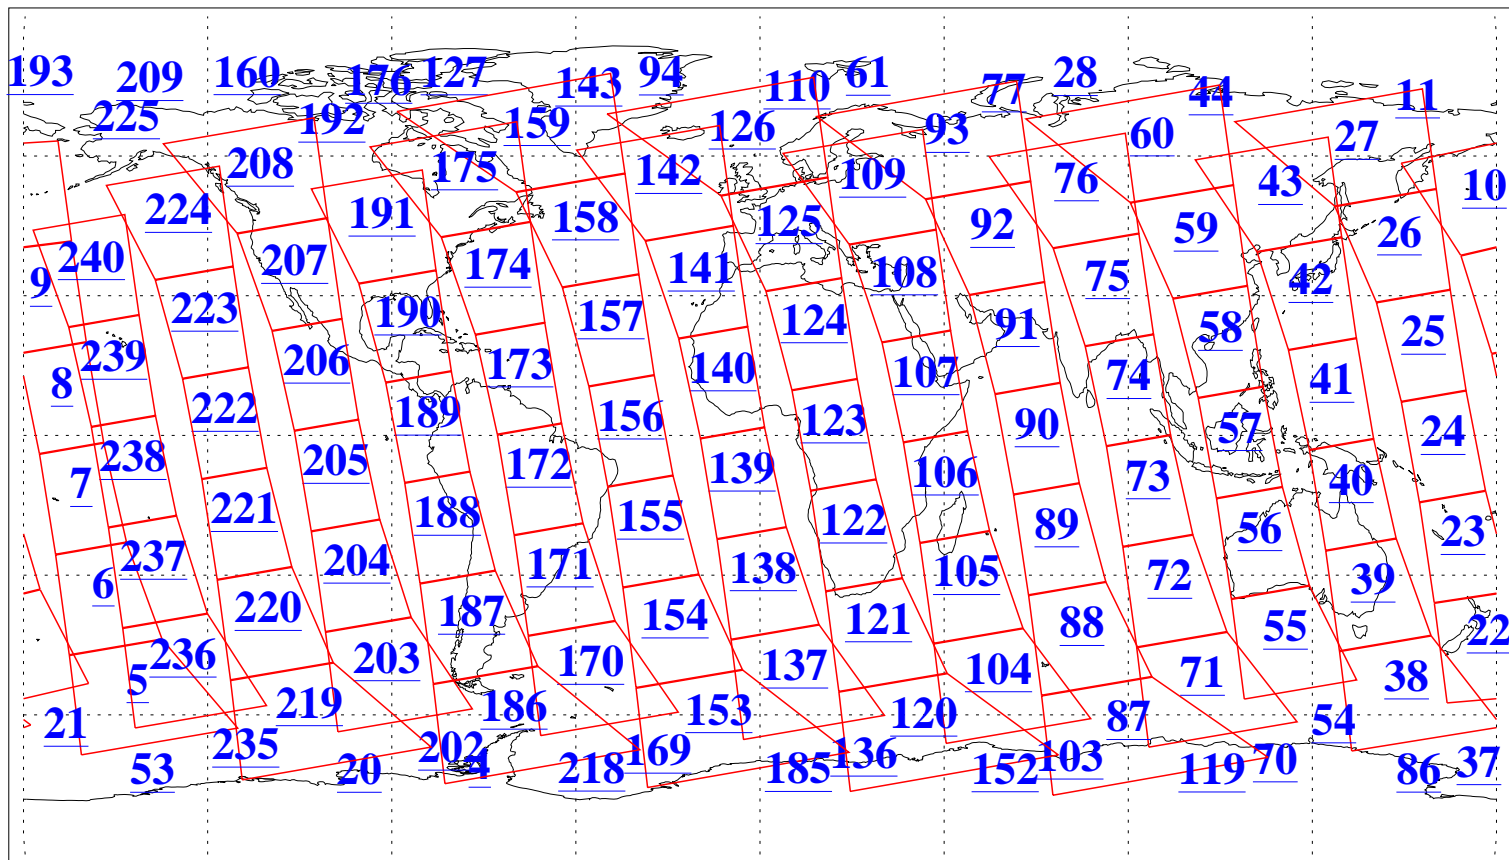

L1B Availability
AMSU Granules: 240
HSB Granules: 0
AIRS Granules: 240

6 Apr 2004
DoY 97
Aqua Day 703
Granules: 1 to 120

Granules: 121 to 240

Legend: AMSU Available, HSB Available, AIRS Available

L1B Availability
AMSU Granules: 240
HSB Granules: 0
AIRS Granules: 240

6 Apr 2004
DoY 97
Aqua Day 703

Ascending Granules

Descending Granules

Legend: AMSU Available, HSB Available, AIRS Available

L1B Availability
 AMSU Granules: 240
 HSB Granules: 0
 AIRS Granules: 240

6 Apr 2004
 DoY 97
 Aqua Day 703

Northern Hemisphere Granules

Southern Hemisphere Granules

Legend: AMSU Available, HSB Available, AIRS Available