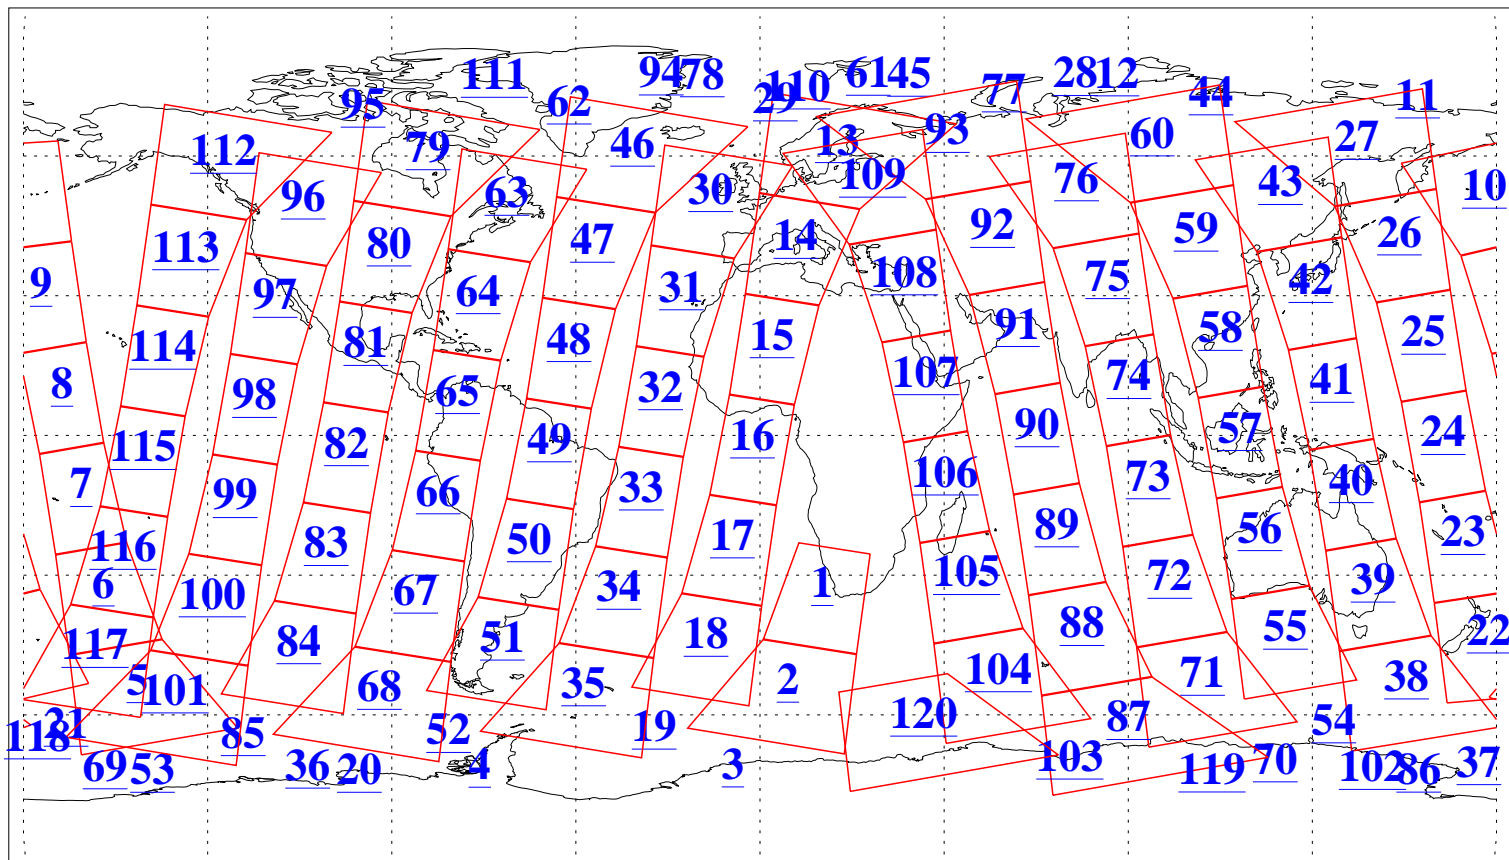

L1B Availability
AMSU Granules: 240
HSB Granules: 0
AIRS Granules: 240

6 Apr 2004
DoY 97
Aqua Day 703
Granules: 1 to 120

Granules: 121 to 240

Legend: AMSU Available, HSB Available, AIRS Available

L1B Availability
AMSU Granules: 240
HSB Granules: 0
AIRS Granules: 240

6 Apr 2004
DoY 97
Aqua Day 703

Ascending Granules

Descending Granules

Legend: AMSU Available, HSB Available, AIRS Available

L1B Availability
 AMSU Granules: 240
 HSB Granules: 0
 AIRS Granules: 240

6 Apr 2004
 DoY 97
 Aqua Day 703

Northern Hemisphere Granules

Southern Hemisphere Granules

Legend: AMSU Available, HSB Available, AIRS Available