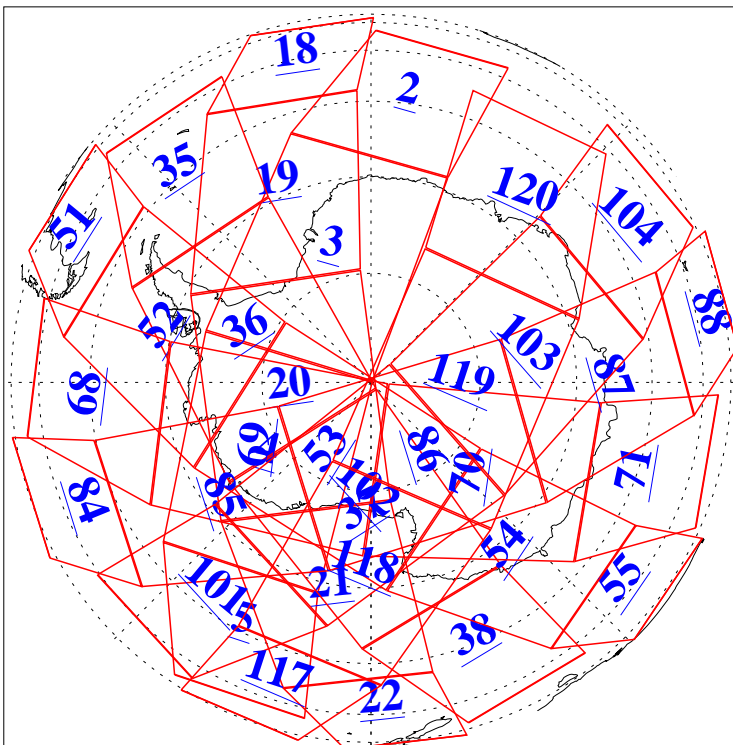

L1B Availability
AMSU Granules: 240
HSB Granules: 0
AIRS Granules: 240

6 Apr 2004
DoY 97
Aqua Day 703
Granules: 1 to 120

Granules: 121 to 240

Legend: AMSU Available, HSB Available, AIRS Available

L1B Availability
AMSU Granules: 240
HSB Granules: 0
AIRS Granules: 240

6 Apr 2004
DoY 97
Aqua Day 703

Ascending Granules

Descending Granules

Legend: AMSU Available, HSB Available, AIRS Available

L1B Availability
 AMSU Granules: 240
 HSB Granules: 0
 AIRS Granules: 240

6 Apr 2004
 DoY 97
 Aqua Day 703

Northern Hemisphere Granules

Southern Hemisphere Granules

Legend: AMSU Available, HSB Available, AIRS Available