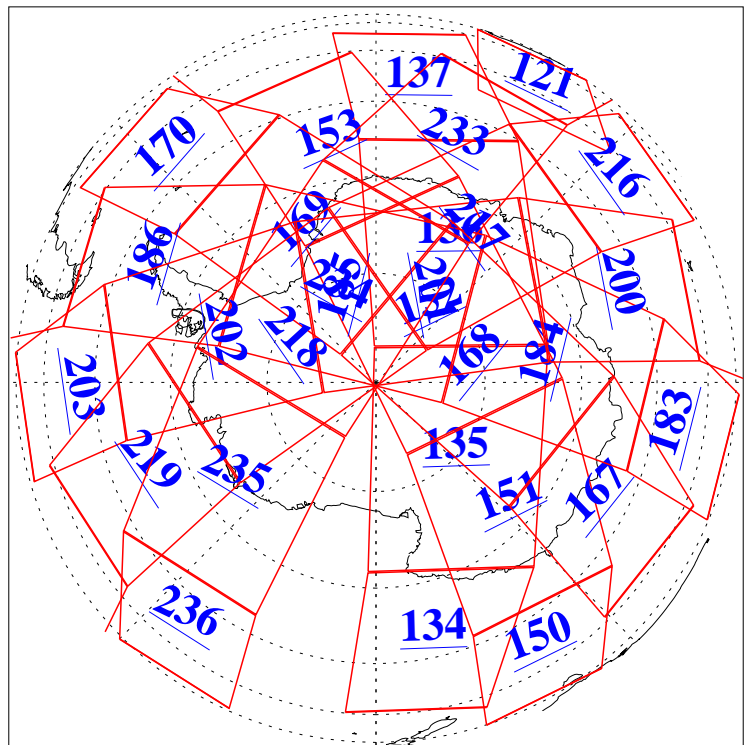

L1B Availability
AMSU Granules: 240
HSB Granules: 0
AIRS Granules: 240

6 Apr 2004
DoY 97
Aqua Day 703
Granules: 1 to 120

Granules: 121 to 240

Legend: AMSU Available, HSB Available, AIRS Available

L1B Availability
AMSU Granules: 240
HSB Granules: 0
AIRS Granules: 240

6 Apr 2004
DoY 97
Aqua Day 703

Ascending Granules

Descending Granules

Legend: AMSU Available, HSB Available, AIRS Available

L1B Availability
 AMSU Granules: 240
 HSB Granules: 0
 AIRS Granules: 240

6 Apr 2004
 DoY 97
 Aqua Day 703

Northern Hemisphere Granules

Southern Hemisphere Granules

Legend: AMSU Available, HSB Available, AIRS Available