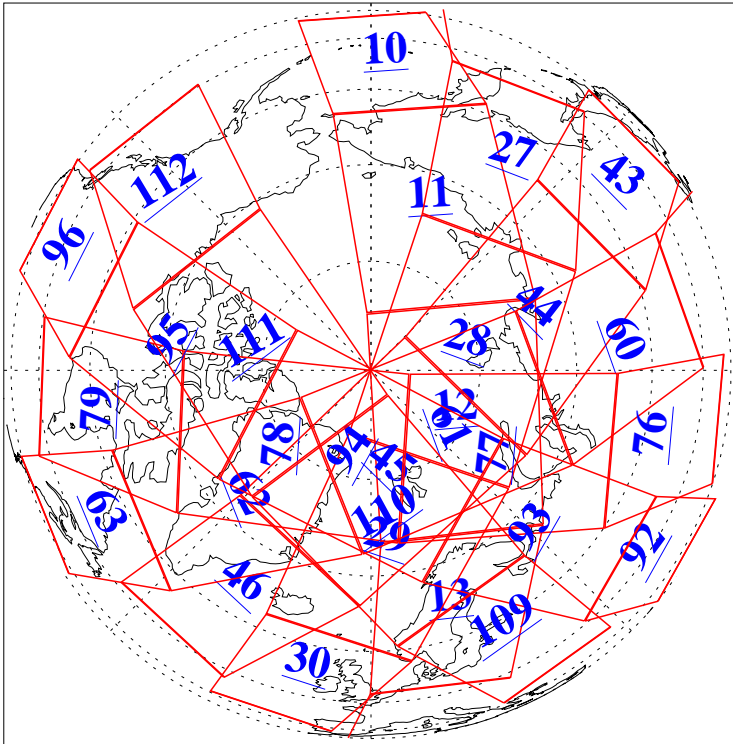

L1B Availability
AMSU Granules: 240
HSB Granules: 0
AIRS Granules: 240

6 Apr 2004
DoY 97
Aqua Day 703
Granules: 1 to 120

Granules: 121 to 240

Legend: AMSU Available, HSB Available, AIRS Available

L1B Availability
AMSU Granules: 240
HSB Granules: 0
AIRS Granules: 240

6 Apr 2004
DoY 97
Aqua Day 703

Ascending Granules

Descending Granules

Legend: AMSU Available, HSB Available, AIRS Available

L1B Availability
 AMSU Granules: 240
 HSB Granules: 0
 AIRS Granules: 240

6 Apr 2004
 DoY 97
 Aqua Day 703

Northern Hemisphere Granules

Southern Hemisphere Granules

Legend: AMSU Available, HSB Available, AIRS Available