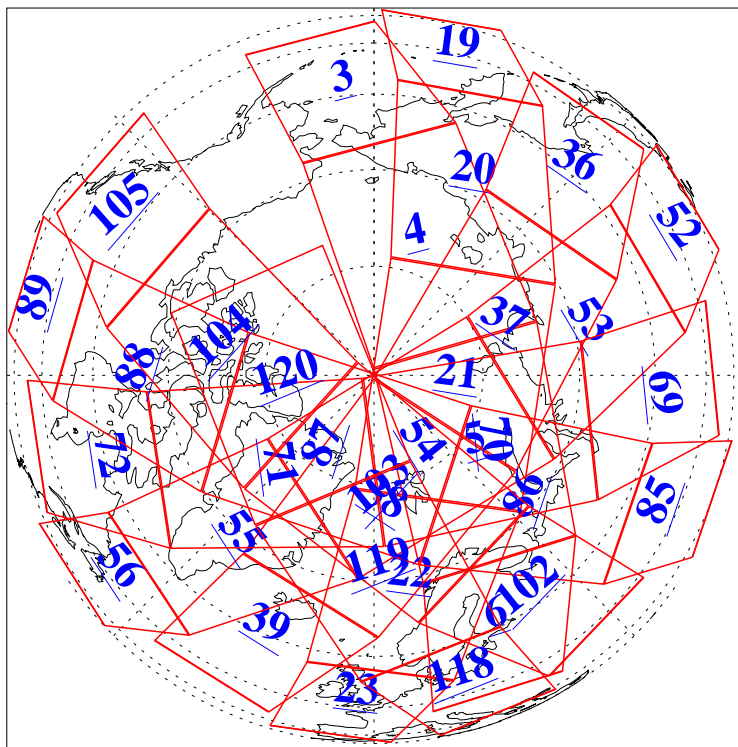

L1B Availability
AMSU Granules: 240
HSB Granules: 0
AIRS Granules: 240

5 Apr 2004
DoY 96
Aqua Day 702
Granules: 1 to 120

Granules: 121 to 240

Legend: AMSU Available, HSB Available, AIRS Available

L1B Availability
AMSU Granules: 240
HSB Granules: 0
AIRS Granules: 240

5 Apr 2004
DoY 96
Aqua Day 702

Ascending Granules

Descending Granules

Legend: AMSU Available, HSB Available, AIRS Available

L1B Availability
AMSU Granules: 240
HSB Granules: 0
AIRS Granules: 240

5 Apr 2004
DoY 96
Aqua Day 702

Northern Hemisphere Granules

Southern Hemisphere Granules

Legend: AMSU Available, HSB Available, AIRS Available