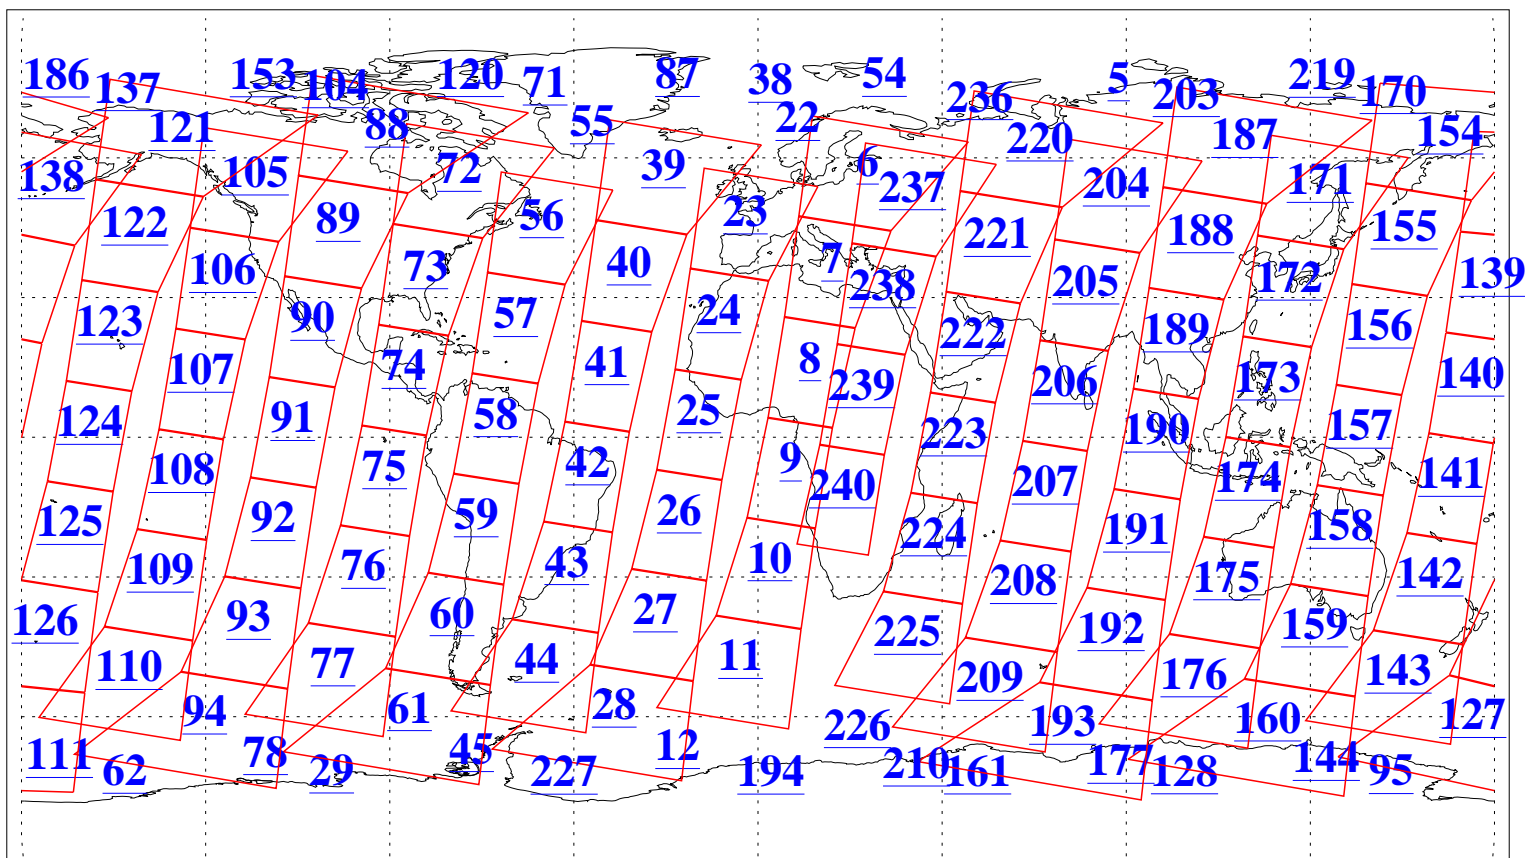

L1B Availability
AMSU Granules: 240
HSB Granules: 0
AIRS Granules: 240

5 Apr 2004
DoY 96
Aqua Day 702
Granules: 1 to 120

Granules: 121 to 240

Legend: AMSU Available, HSB Available, AIRS Available

L1B Availability
AMSU Granules: 240
HSB Granules: 0
AIRS Granules: 240

5 Apr 2004
DoY 96
Aqua Day 702

Ascending Granules

Descending Granules

Legend: AMSU Available, HSB Available, AIRS Available

L1B Availability
AMSU Granules: 240
HSB Granules: 0
AIRS Granules: 240

5 Apr 2004
DoY 96
Aqua Day 702

Northern Hemisphere Granules

Southern Hemisphere Granules

Legend: AMSU Available, HSB Available, AIRS Available