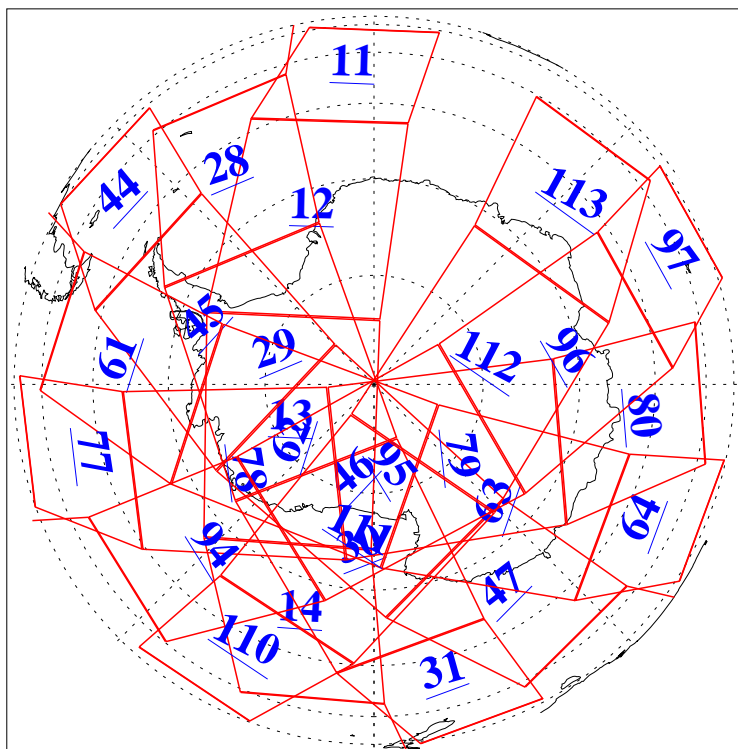

L1B Availability
AMSU Granules: 240
HSB Granules: 0
AIRS Granules: 240

5 Apr 2004
DoY 96
Aqua Day 702
Granules: 1 to 120

Granules: 121 to 240

Legend: AMSU Available, HSB Available, AIRS Available

L1B Availability
AMSU Granules: 240
HSB Granules: 0
AIRS Granules: 240

5 Apr 2004
DoY 96
Aqua Day 702

Ascending Granules

Descending Granules

Legend: AMSU Available, HSB Available, AIRS Available

L1B Availability
AMSU Granules: 240
HSB Granules: 0
AIRS Granules: 240

5 Apr 2004
DoY 96
Aqua Day 702

Northern Hemisphere Granules

Southern Hemisphere Granules

Legend: AMSU Available, HSB Available, AIRS Available