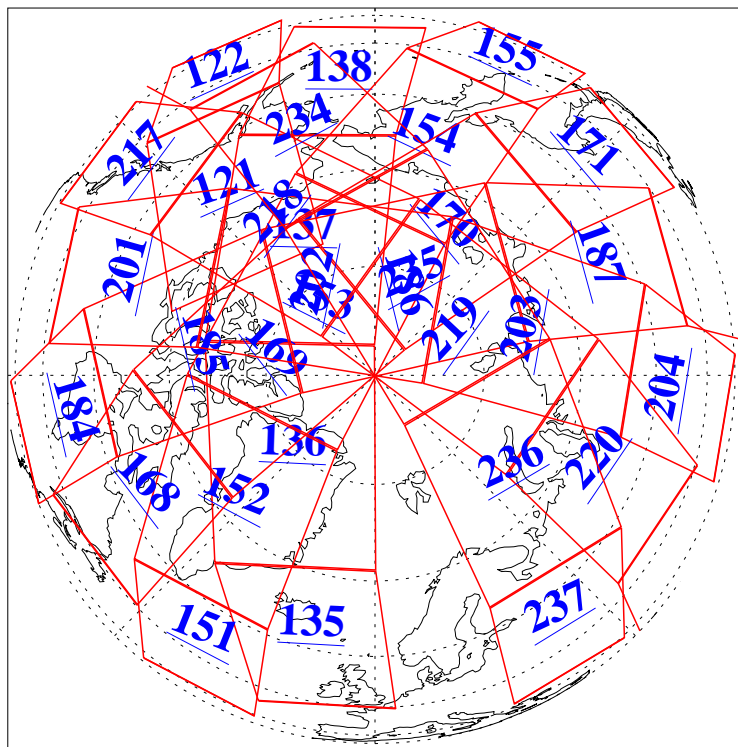

L1B Availability
AMSU Granules: 240
HSB Granules: 0
AIRS Granules: 240

5 Apr 2004
DoY 96
Aqua Day 702
Granules: 1 to 120

Granules: 121 to 240

Legend: AMSU Available, HSB Available, AIRS Available

L1B Availability
AMSU Granules: 240
HSB Granules: 0
AIRS Granules: 240

5 Apr 2004
DoY 96
Aqua Day 702

Ascending Granules

Descending Granules

Legend: AMSU Available, HSB Available, AIRS Available

L1B Availability
AMSU Granules: 240
HSB Granules: 0
AIRS Granules: 240

5 Apr 2004
DoY 96
Aqua Day 702

Northern Hemisphere Granules

Southern Hemisphere Granules

Legend: AMSU Available, HSB Available, AIRS Available