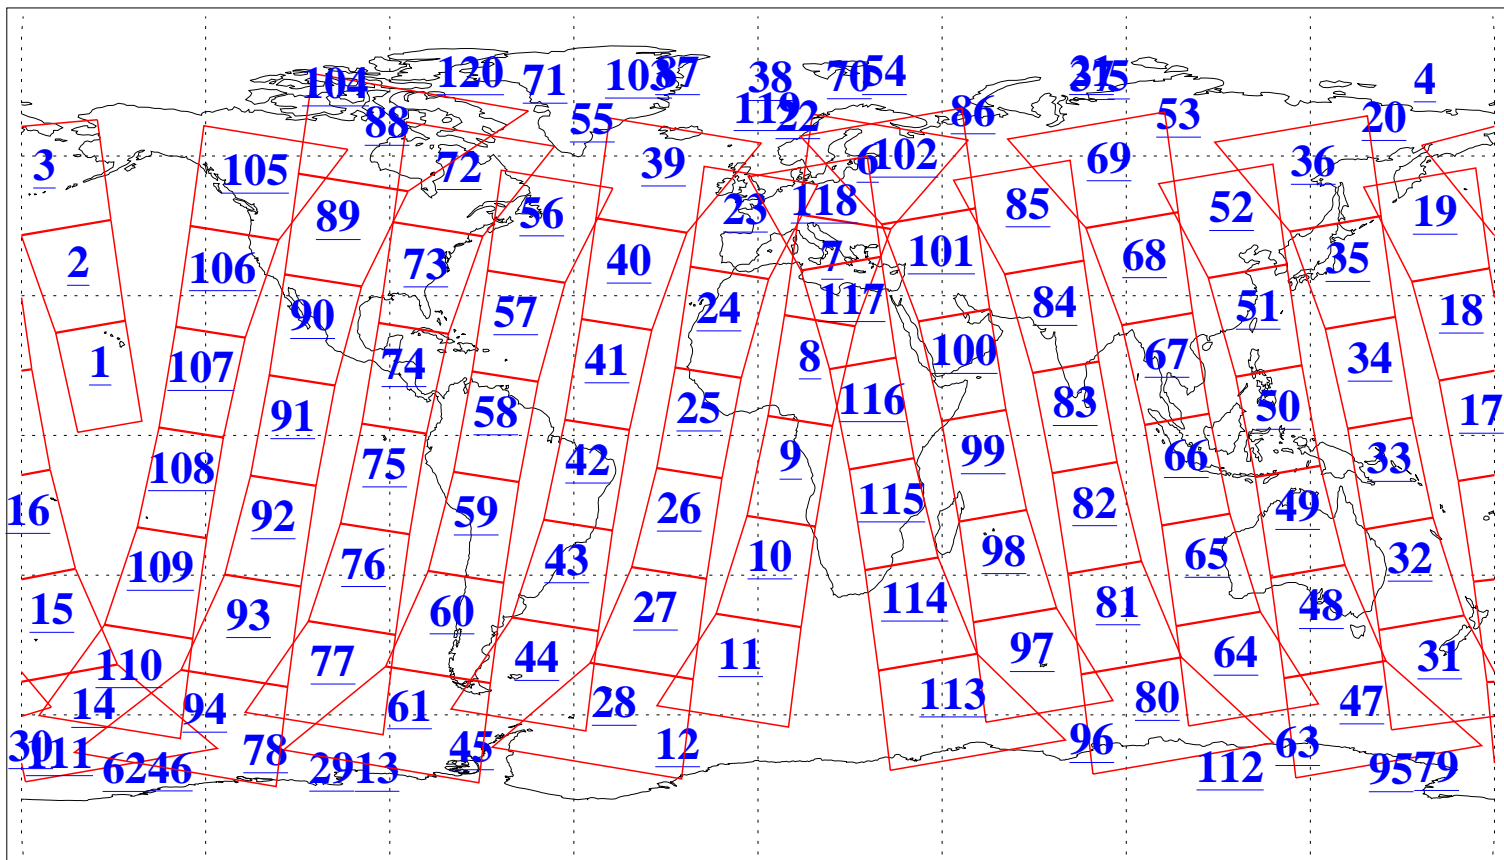

L1B Availability
AMSU Granules: 240
HSB Granules: 0
AIRS Granules: 240

5 Apr 2004
DoY 96
Aqua Day 702
Granules: 1 to 120

Granules: 121 to 240

Legend: AMSU Available, HSB Available, AIRS Available

L1B Availability
AMSU Granules: 240
HSB Granules: 0
AIRS Granules: 240

5 Apr 2004
DoY 96
Aqua Day 702

Ascending Granules

Descending Granules

Legend: AMSU Available, HSB Available, AIRS Available

L1B Availability
AMSU Granules: 240
HSB Granules: 0
AIRS Granules: 240

5 Apr 2004
DoY 96
Aqua Day 702

Northern Hemisphere Granules

Southern Hemisphere Granules

Legend: AMSU Available, HSB Available, AIRS Available