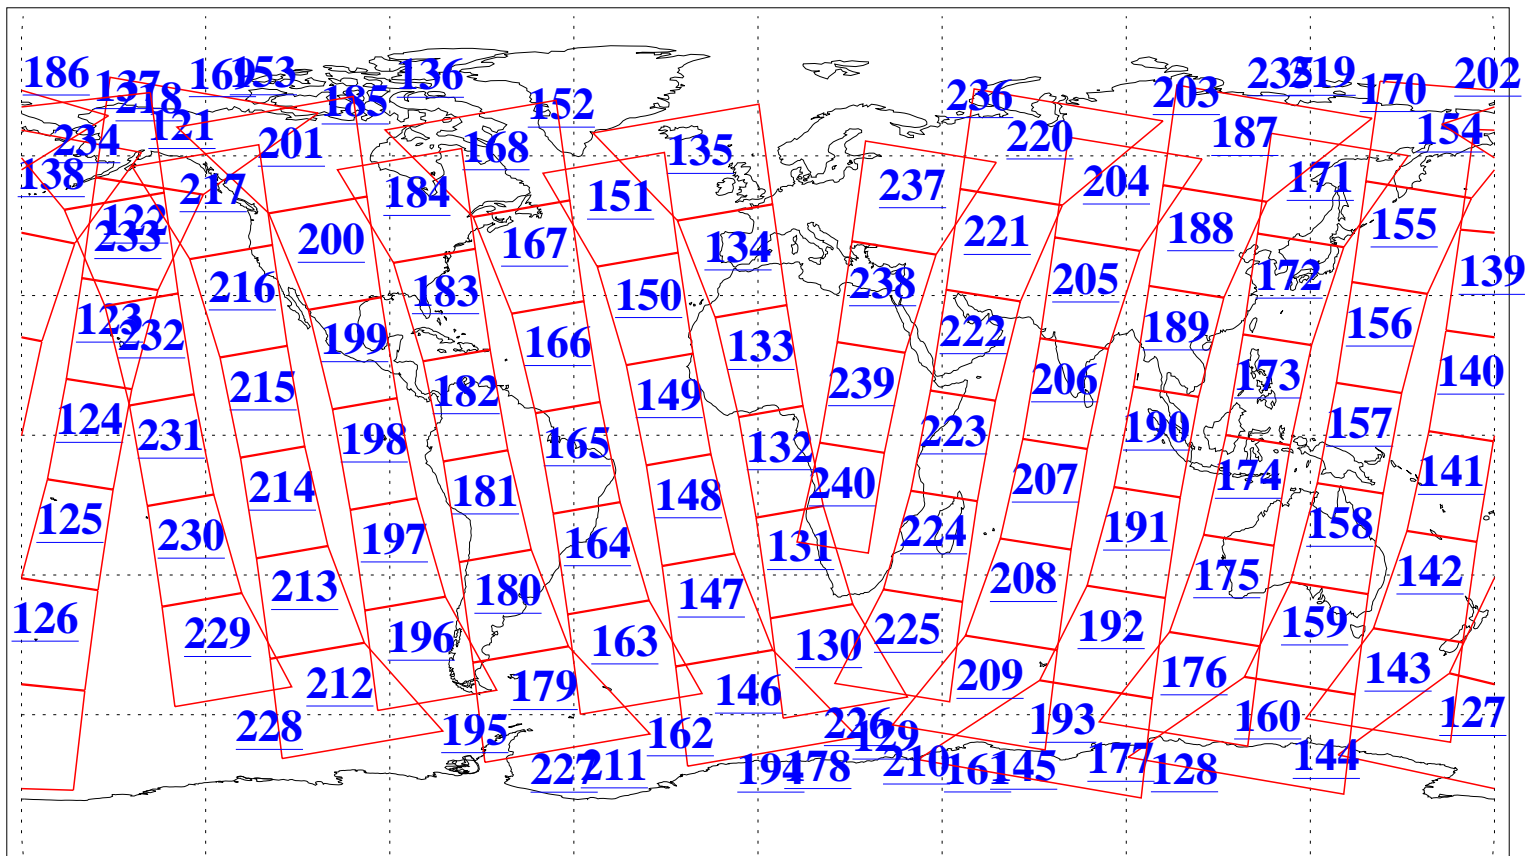

L1B Availability
AMSU Granules: 240
HSB Granules: 0
AIRS Granules: 240

5 Apr 2004
DoY 96
Aqua Day 702
Granules: 1 to 120

Granules: 121 to 240

Legend: AMSU Available, HSB Available, AIRS Available

L1B Availability
AMSU Granules: 240
HSB Granules: 0
AIRS Granules: 240

5 Apr 2004
DoY 96
Aqua Day 702

Ascending Granules

Descending Granules

Legend: AMSU Available, HSB Available, AIRS Available

L1B Availability
AMSU Granules: 240
HSB Granules: 0
AIRS Granules: 240

5 Apr 2004
DoY 96
Aqua Day 702

Northern Hemisphere Granules

Southern Hemisphere Granules

Legend: AMSU Available, HSB Available, AIRS Available