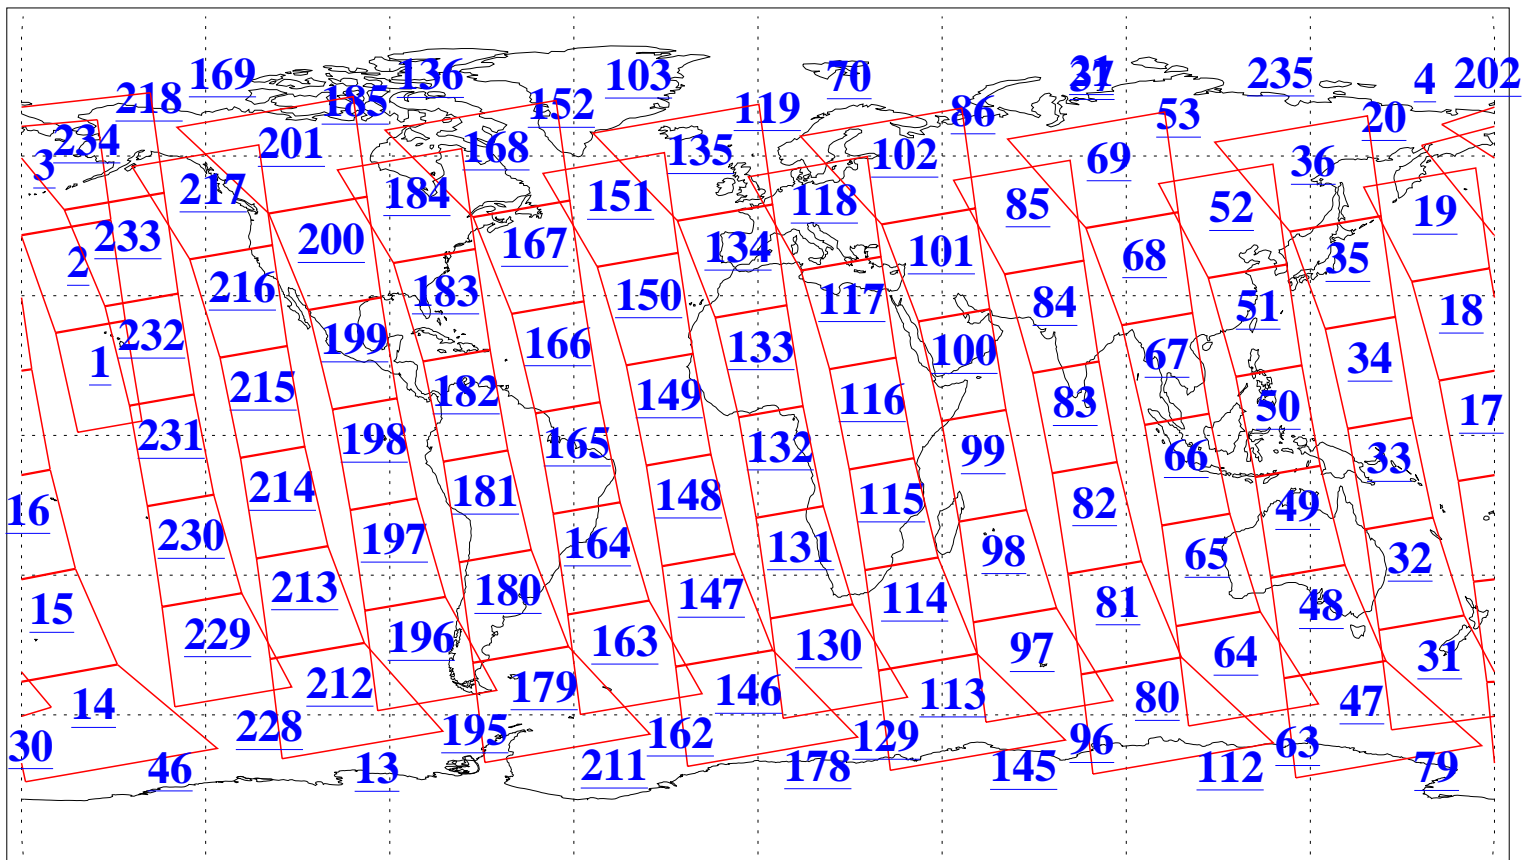

L1B Availability
AMSU Granules: 240
HSB Granules: 0
AIRS Granules: 240

5 Apr 2004
DoY 96
Aqua Day 702
Granules: 1 to 120

Granules: 121 to 240

Legend: AMSU Available, HSB Available, AIRS Available

L1B Availability
AMSU Granules: 240
HSB Granules: 0
AIRS Granules: 240

5 Apr 2004
DoY 96
Aqua Day 702

Ascending Granules

Descending Granules

Legend: AMSU Available, HSB Available, AIRS Available

L1B Availability
AMSU Granules: 240
HSB Granules: 0
AIRS Granules: 240

5 Apr 2004
DoY 96
Aqua Day 702

Northern Hemisphere Granules

Southern Hemisphere Granules

Legend: AMSU Available, HSB Available, AIRS Available