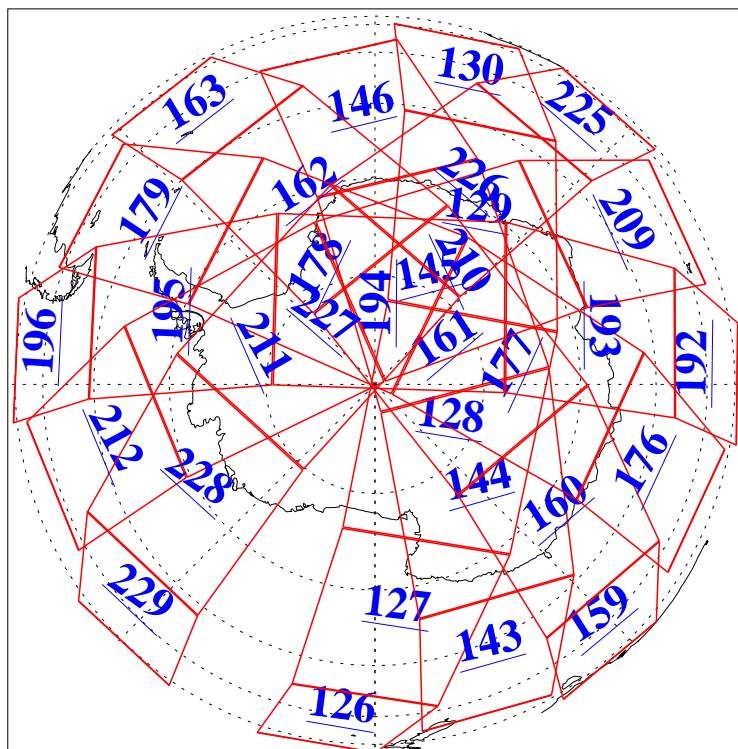

L1B Availability
AMSU Granules: 240
HSB Granules: 0
AIRS Granules: 240

5 Apr 2004
DoY 96
Aqua Day 702
Granules: 1 to 120

Granules: 121 to 240

Legend: AMSU Available, HSB Available, AIRS Available

L1B Availability
AMSU Granules: 240
HSB Granules: 0
AIRS Granules: 240

5 Apr 2004
DoY 96
Aqua Day 702

Ascending Granules

Descending Granules

Legend: AMSU Available, HSB Available, AIRS Available

L1B Availability
AMSU Granules: 240
HSB Granules: 0
AIRS Granules: 240

5 Apr 2004
DoY 96
Aqua Day 702

Northern Hemisphere Granules

Southern Hemisphere Granules

Legend: AMSU Available, HSB Available, AIRS Available