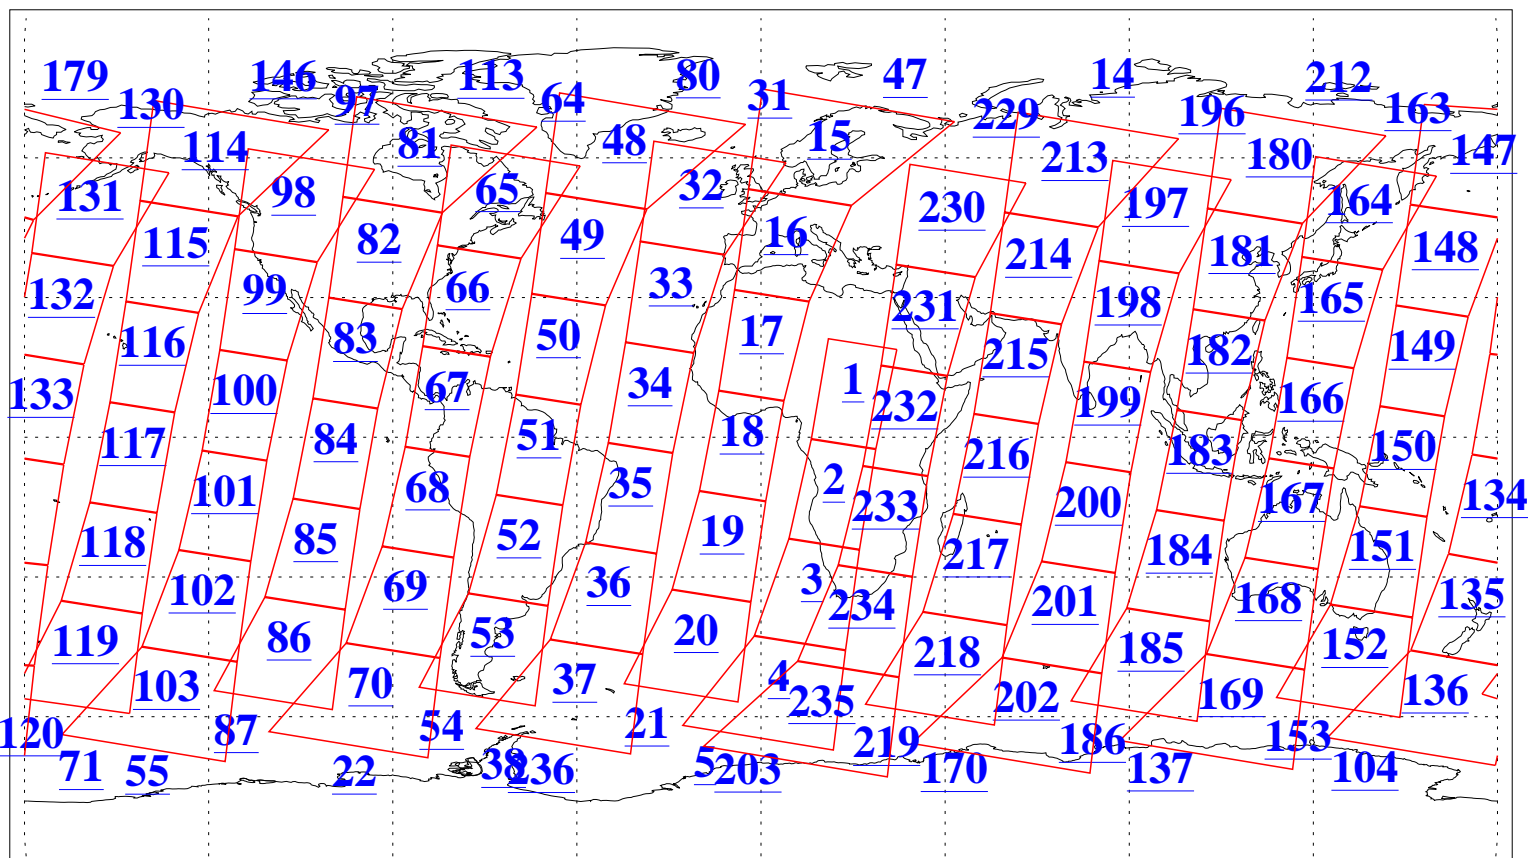

L1B Availability
AMSU Granules: 240
HSB Granules: 0
AIRS Granules: 240

4 Apr 2004
DoY 95
Aqua Day 701
Granules: 1 to 120

Granules: 121 to 240

Legend: AMSU Available, HSB Available, AIRS Available

L1B Availability
AMSU Granules: 240
HSB Granules: 0
AIRS Granules: 240

4 Apr 2004
DoY 95
Aqua Day 701

Ascending Granules

Descending Granules

Legend: AMSU Available, HSB Available, AIRS Available

L1B Availability
AMSU Granules: 240
HSB Granules: 0
AIRS Granules: 240

4 Apr 2004
DoY 95
Aqua Day 701

Northern Hemisphere Granules

Southern Hemisphere Granules

Legend: AMSU Available, HSB Available, AIRS Available