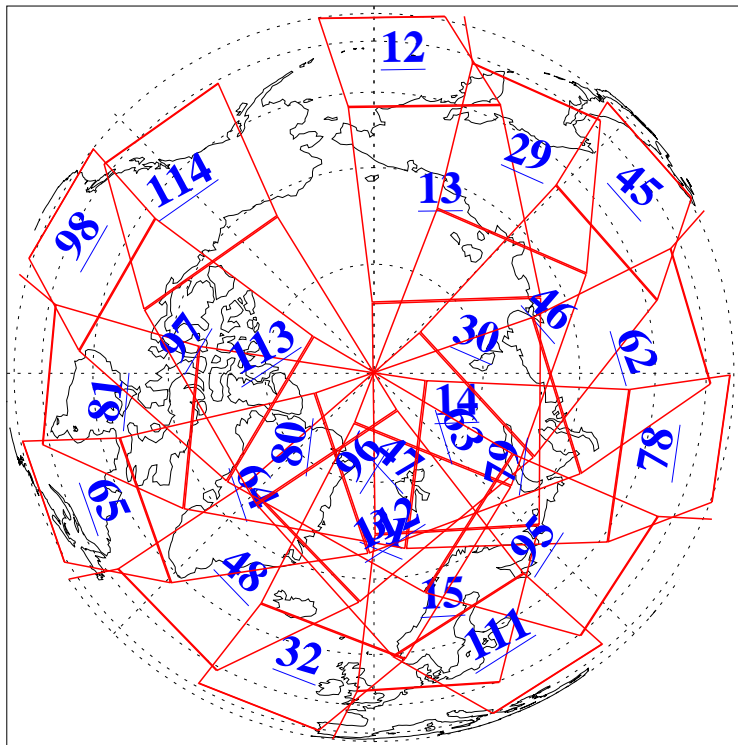

L1B Availability
AMSU Granules: 240
HSB Granules: 0
AIRS Granules: 240

4 Apr 2004
DoY 95
Aqua Day 701
Granules: 1 to 120

Granules: 121 to 240

Legend: AMSU Available, HSB Available, AIRS Available

L1B Availability
AMSU Granules: 240
HSB Granules: 0
AIRS Granules: 240

4 Apr 2004
DoY 95
Aqua Day 701

Ascending Granules

Descending Granules

Legend: AMSU Available, HSB Available, AIRS Available

L1B Availability
AMSU Granules: 240
HSB Granules: 0
AIRS Granules: 240

4 Apr 2004
DoY 95
Aqua Day 701

Northern Hemisphere Granules

Southern Hemisphere Granules

Legend: AMSU Available, HSB Available, AIRS Available