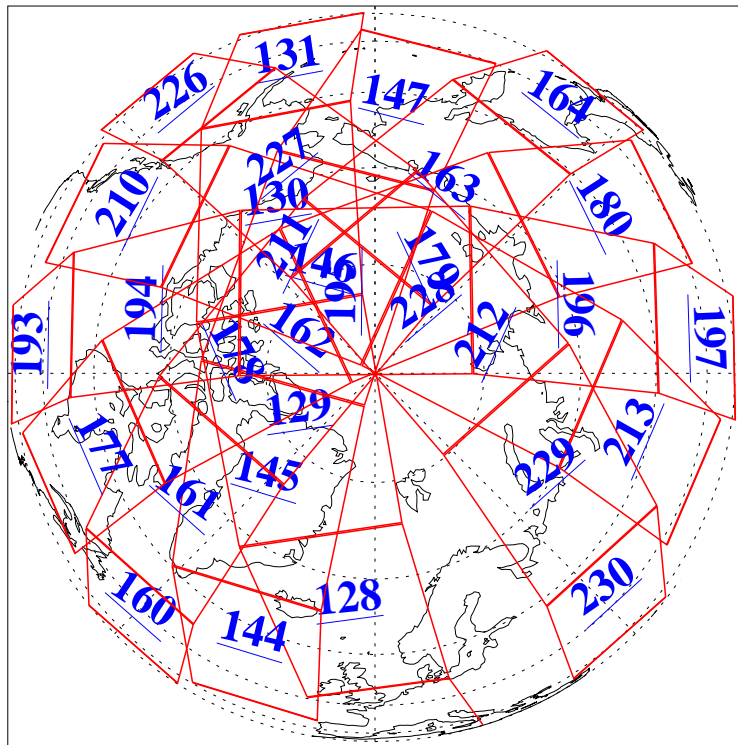

4 Apr 2004
DoY 95
Aqua Day 701

Ascending Granules

Descending Granules

Legend: AMSU Available, HSB Available, AIRS Available

L1B Availability
AMSU Granules: 240
HSB Granules: 0
AIRS Granules: 240

4 Apr 2004
DoY 95
Aqua Day 701

Northern Hemisphere Granules

Southern Hemisphere Granules

Legend: AMSU Available, HSB Available, AIRS Available