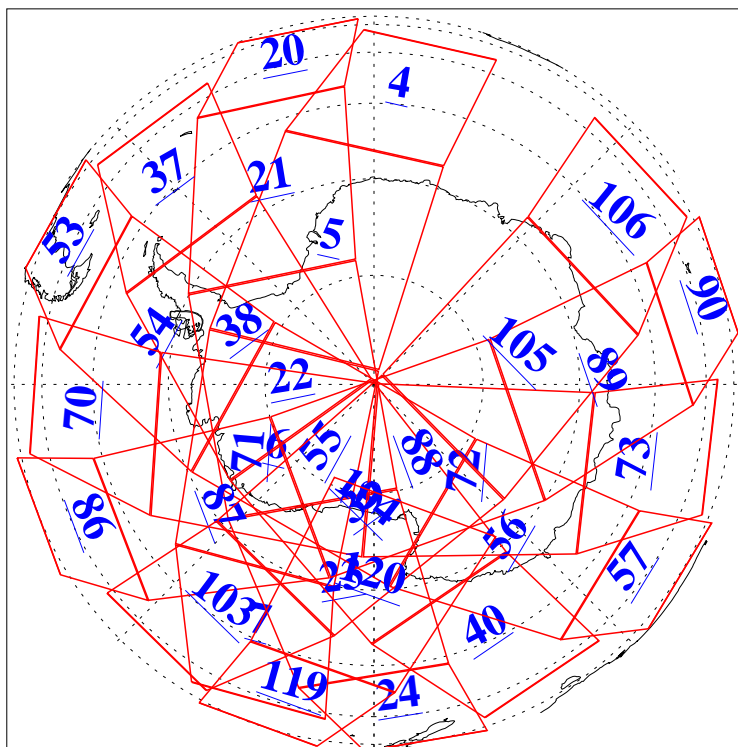

L1B Availability
AMSU Granules: 240
HSB Granules: 0
AIRS Granules: 240

4 Apr 2004
DoY 95
Aqua Day 701
Granules: 1 to 120

Granules: 121 to 240

Legend: AMSU Available, HSB Available, AIRS Available

L1B Availability
AMSU Granules: 240
HSB Granules: 0
AIRS Granules: 240

4 Apr 2004
DoY 95
Aqua Day 701

Ascending Granules

Descending Granules

Legend: AMSU Available, HSB Available, AIRS Available

L1B Availability
AMSU Granules: 240
HSB Granules: 0
AIRS Granules: 240

4 Apr 2004
DoY 95
Aqua Day 701

Northern Hemisphere Granules

Southern Hemisphere Granules

Legend: AMSU Available, HSB Available, AIRS Available