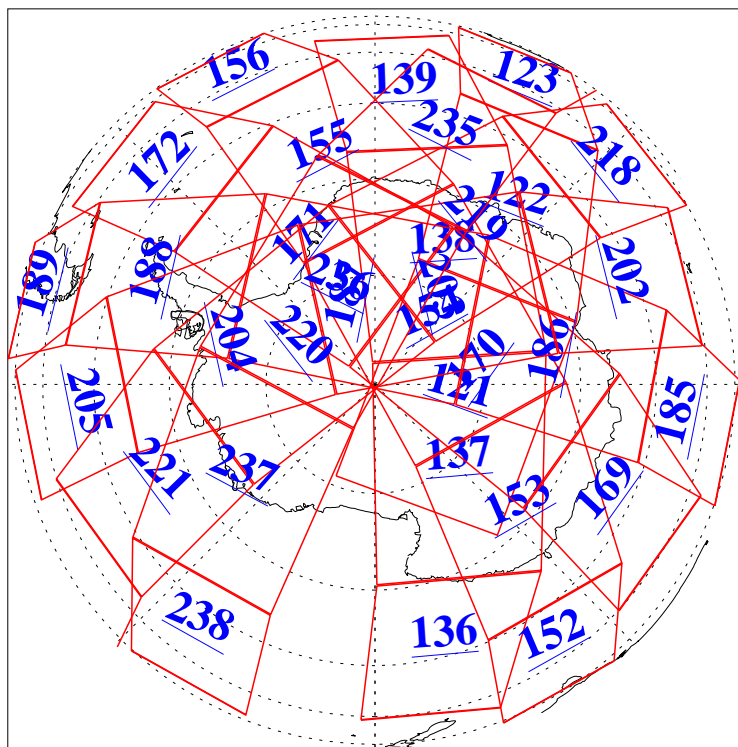

L1B Availability
AMSU Granules: 240
HSB Granules: 0
AIRS Granules: 240

4 Apr 2004
DoY 95
Aqua Day 701
Granules: 1 to 120

Granules: 121 to 240

Legend: AMSU Available, HSB Available, AIRS Available

L1B Availability
AMSU Granules: 240
HSB Granules: 0
AIRS Granules: 240

4 Apr 2004
DoY 95
Aqua Day 701

Ascending Granules

Descending Granules

Legend: AMSU Available, HSB Available, AIRS Available

L1B Availability
AMSU Granules: 240
HSB Granules: 0
AIRS Granules: 240

4 Apr 2004
DoY 95
Aqua Day 701

Northern Hemisphere Granules

Southern Hemisphere Granules

Legend: AMSU Available, HSB Available, AIRS Available