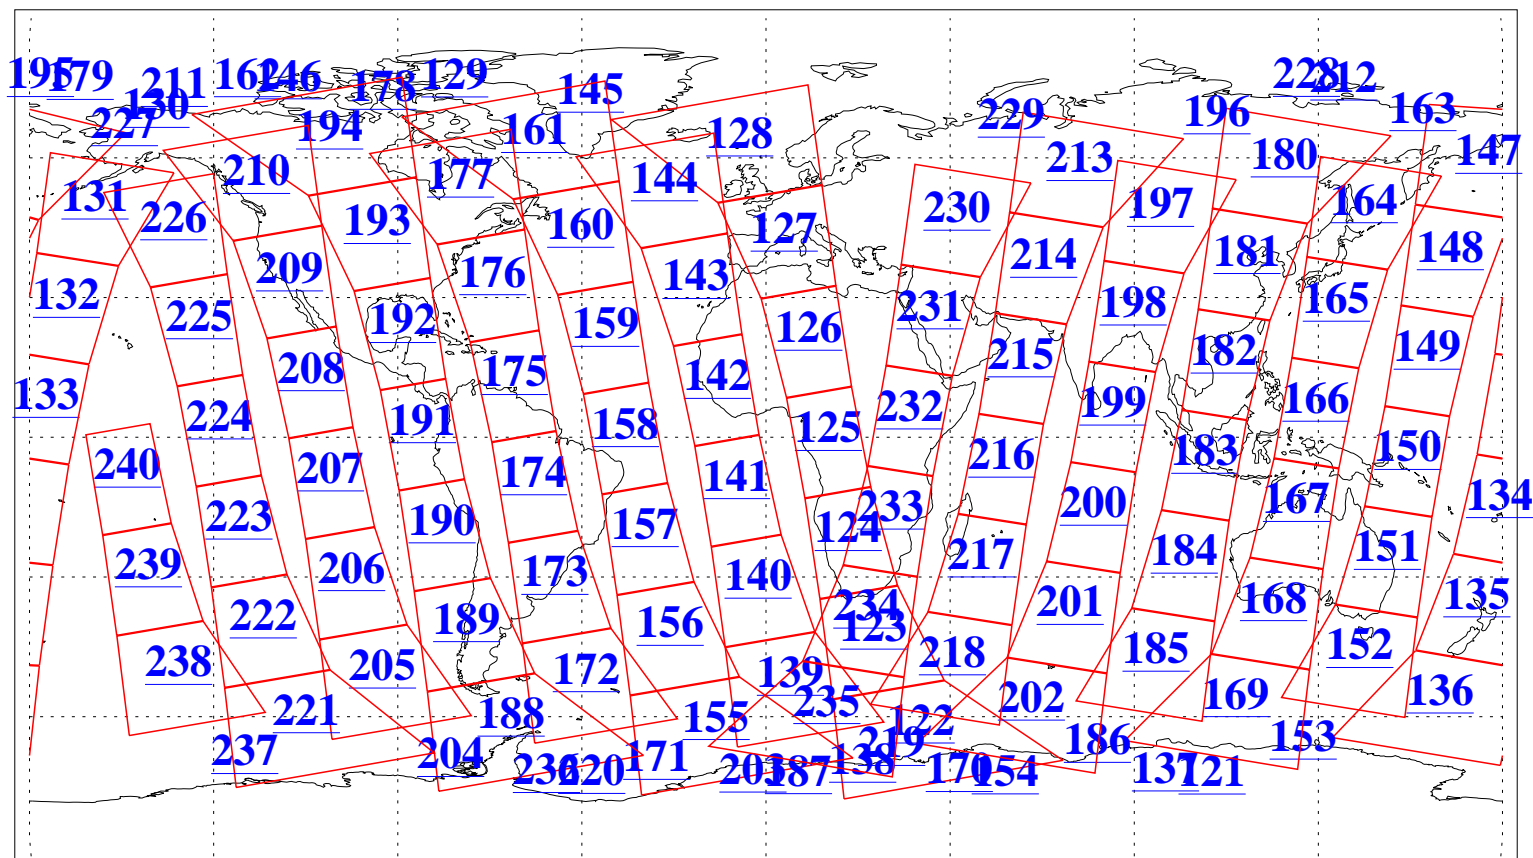

L1B Availability
AMSU Granules: 240
HSB Granules: 0
AIRS Granules: 240

4 Apr 2004
DoY 95
Aqua Day 701
Granules: 1 to 120

Granules: 121 to 240

Legend: AMSU Available, HSB Available, AIRS Available

L1B Availability
AMSU Granules: 240
HSB Granules: 0
AIRS Granules: 240

4 Apr 2004
DoY 95
Aqua Day 701

Ascending Granules

Descending Granules

Legend: AMSU Available, HSB Available, AIRS Available

L1B Availability
AMSU Granules: 240
HSB Granules: 0
AIRS Granules: 240

4 Apr 2004
DoY 95
Aqua Day 701

Northern Hemisphere Granules

Southern Hemisphere Granules

Legend: AMSU Available, HSB Available, AIRS Available