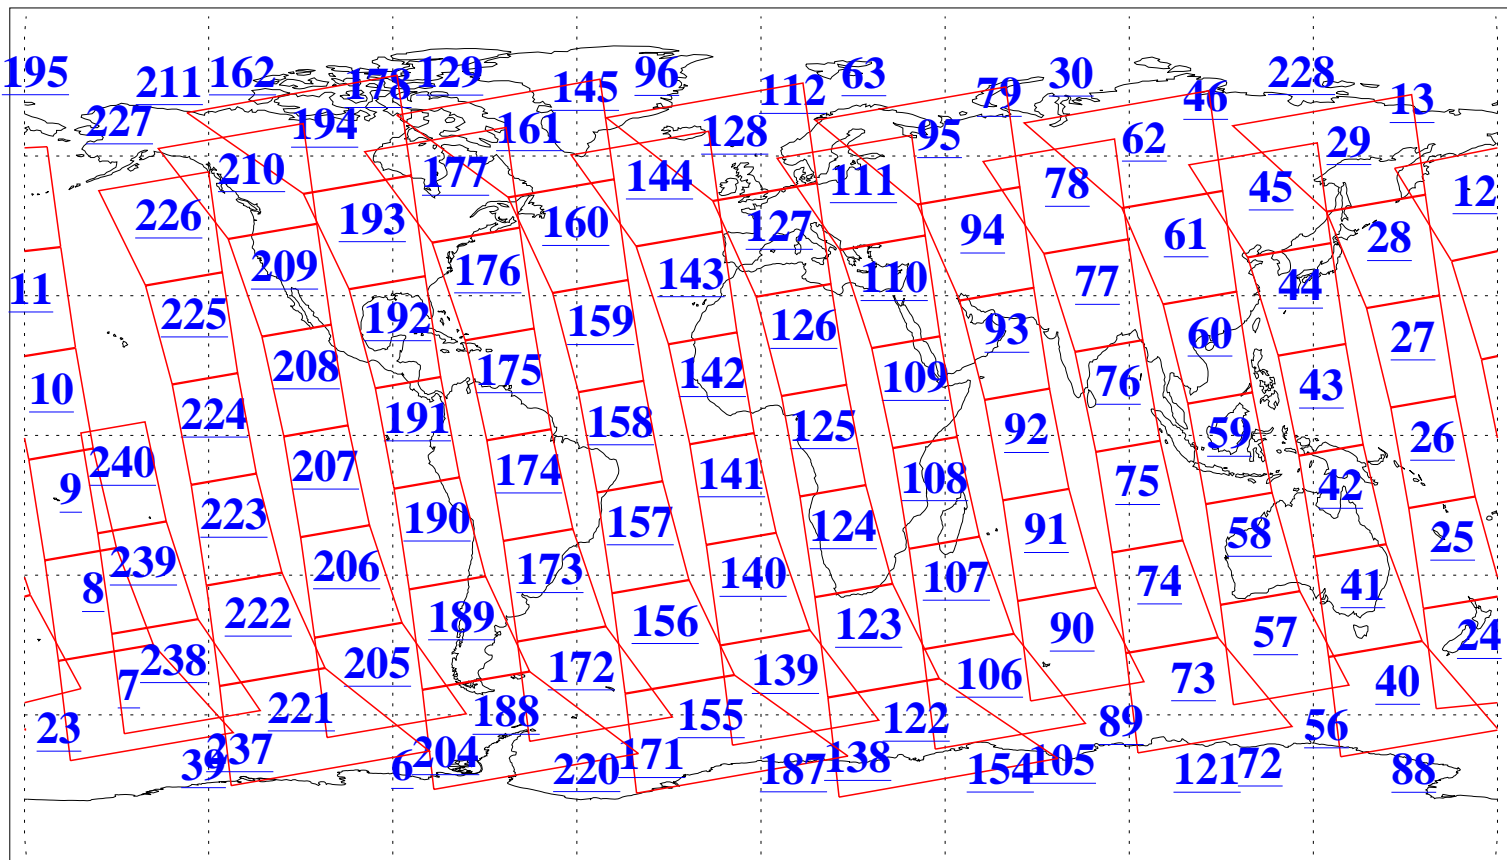

L1B Availability
AMSU Granules: 240
HSB Granules: 0
AIRS Granules: 240

4 Apr 2004
DoY 95
Aqua Day 701
Granules: 1 to 120

Granules: 121 to 240

Legend: AMSU Available, HSB Available, AIRS Available

L1B Availability
AMSU Granules: 240
HSB Granules: 0
AIRS Granules: 240

4 Apr 2004
DoY 95
Aqua Day 701

Ascending Granules

Descending Granules

Legend: AMSU Available, HSB Available, AIRS Available

L1B Availability
AMSU Granules: 240
HSB Granules: 0
AIRS Granules: 240

4 Apr 2004
DoY 95
Aqua Day 701

Northern Hemisphere Granules

Southern Hemisphere Granules

Legend: AMSU Available, HSB Available, AIRS Available