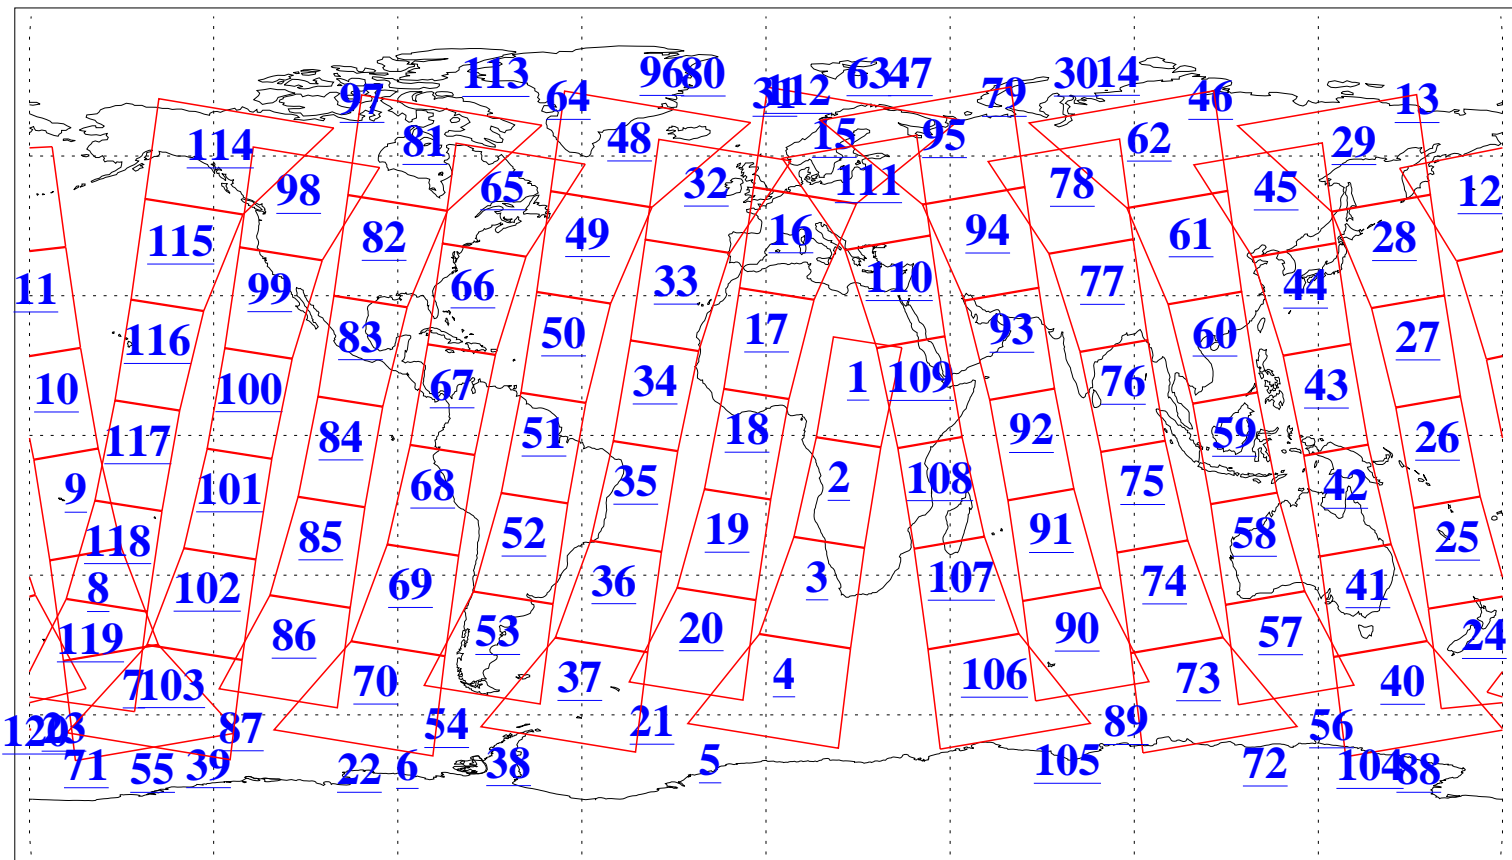

L1B Availability
AMSU Granules: 240
HSB Granules: 0
AIRS Granules: 240

4 Apr 2004
DoY 95
Aqua Day 701
Granules: 1 to 120

Granules: 121 to 240

Legend: AMSU Available, HSB Available, AIRS Available

L1B Availability
AMSU Granules: 240
HSB Granules: 0
AIRS Granules: 240

4 Apr 2004
DoY 95
Aqua Day 701

Ascending Granules

Descending Granules

Legend: AMSU Available, HSB Available, AIRS Available

L1B Availability
AMSU Granules: 240
HSB Granules: 0
AIRS Granules: 240

4 Apr 2004
DoY 95
Aqua Day 701

Northern Hemisphere Granules

Southern Hemisphere Granules

Legend: AMSU Available, HSB Available, AIRS Available