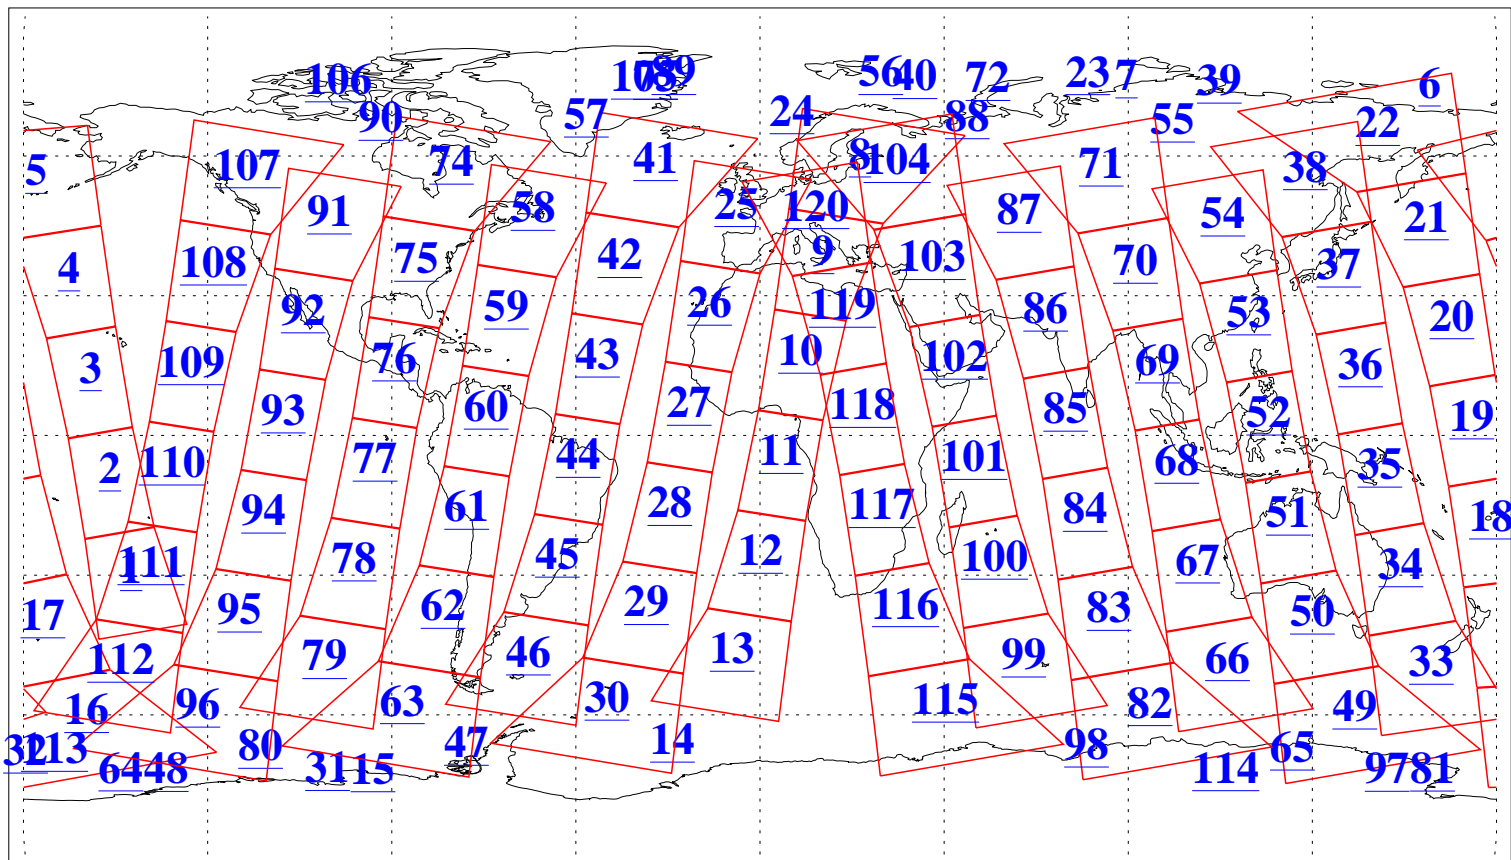

L1B Availability
AMSU Granules: 240
HSB Granules: 0
AIRS Granules: 240

3 Apr 2004
DoY 94
Aqua Day 700
Granules: 1 to 120

Granules: 121 to 240

Legend: AMSU Available, HSB Available, AIRS Available

L1B Availability
AMSU Granules: 240
HSB Granules: 0
AIRS Granules: 240

3 Apr 2004
DoY 94
Aqua Day 700

Ascending Granules

Descending Granules

Legend: AMSU Available, HSB Available, AIRS Available

L1B Availability
 AMSU Granules: 240
 HSB Granules: 0
 AIRS Granules: 240

3 Apr 2004
 DoY 94
 Aqua Day 700

Northern Hemisphere Granules

Southern Hemisphere Granules

Legend: AMSU Available, HSB Available, AIRS Available