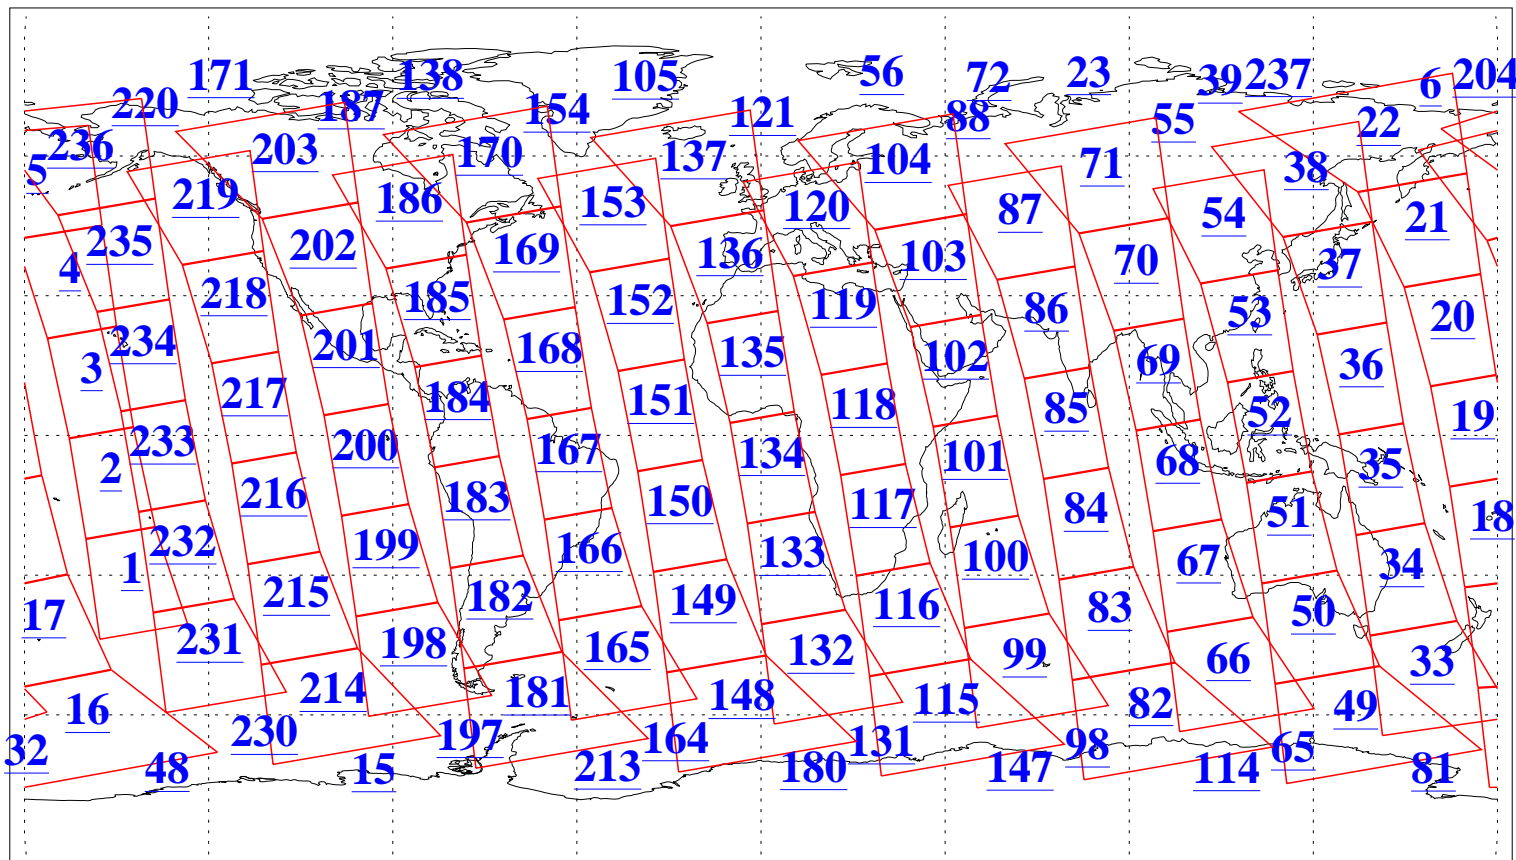

L1B Availability
AMSU Granules: 240
HSB Granules: 0
AIRS Granules: 240

3 Apr 2004
DoY 94
Aqua Day 700
Granules: 1 to 120

Granules: 121 to 240

Legend: AMSU Available, HSB Available, AIRS Available

L1B Availability
AMSU Granules: 240
HSB Granules: 0
AIRS Granules: 240

3 Apr 2004
DoY 94
Aqua Day 700

Ascending Granules

Descending Granules

Legend: AMSU Available, HSB Available, AIRS Available

L1B Availability
 AMSU Granules: 240
 HSB Granules: 0
 AIRS Granules: 240

3 Apr 2004
 DoY 94
 Aqua Day 700

Northern Hemisphere Granules

Southern Hemisphere Granules

Legend: AMSU Available, HSB Available, AIRS Available