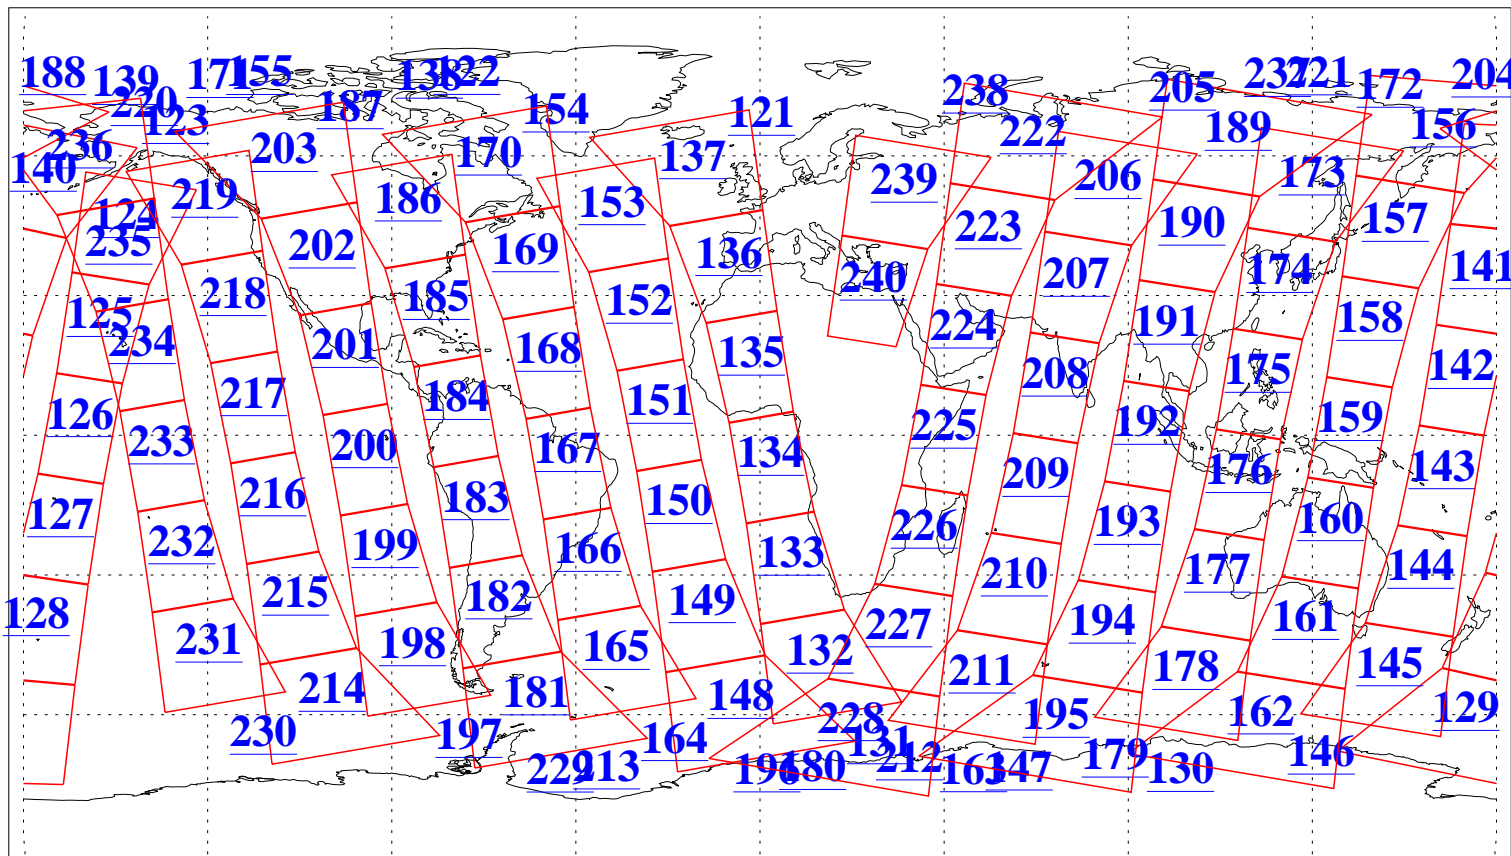

L1B Availability
AMSU Granules: 240
HSB Granules: 0
AIRS Granules: 240

3 Apr 2004
DoY 94
Aqua Day 700
Granules: 1 to 120

Granules: 121 to 240

Legend: AMSU Available, HSB Available, AIRS Available

L1B Availability
AMSU Granules: 240
HSB Granules: 0
AIRS Granules: 240

3 Apr 2004
DoY 94
Aqua Day 700

Ascending Granules

Descending Granules

Legend: AMSU Available, HSB Available, AIRS Available

L1B Availability
 AMSU Granules: 240
 HSB Granules: 0
 AIRS Granules: 240

3 Apr 2004
 DoY 94
 Aqua Day 700

Northern Hemisphere Granules

Southern Hemisphere Granules

Legend: AMSU Available, HSB Available, AIRS Available