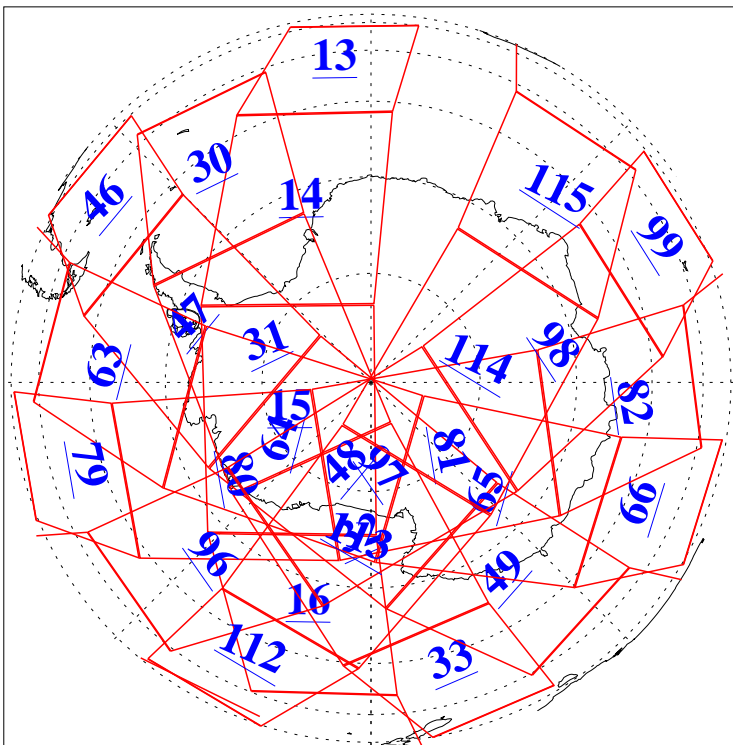

L1B Availability
AMSU Granules: 240
HSB Granules: 0
AIRS Granules: 240

3 Apr 2004
DoY 94
Aqua Day 700
Granules: 1 to 120

Granules: 121 to 240

Legend: AMSU Available, HSB Available, AIRS Available

L1B Availability
AMSU Granules: 240
HSB Granules: 0
AIRS Granules: 240

3 Apr 2004
DoY 94
Aqua Day 700

Ascending Granules

Descending Granules

Legend: AMSU Available, HSB Available, AIRS Available

L1B Availability
 AMSU Granules: 240
 HSB Granules: 0
 AIRS Granules: 240

3 Apr 2004
 DoY 94
 Aqua Day 700

Northern Hemisphere Granules

Southern Hemisphere Granules

Legend: AMSU Available, HSB Available, AIRS Available