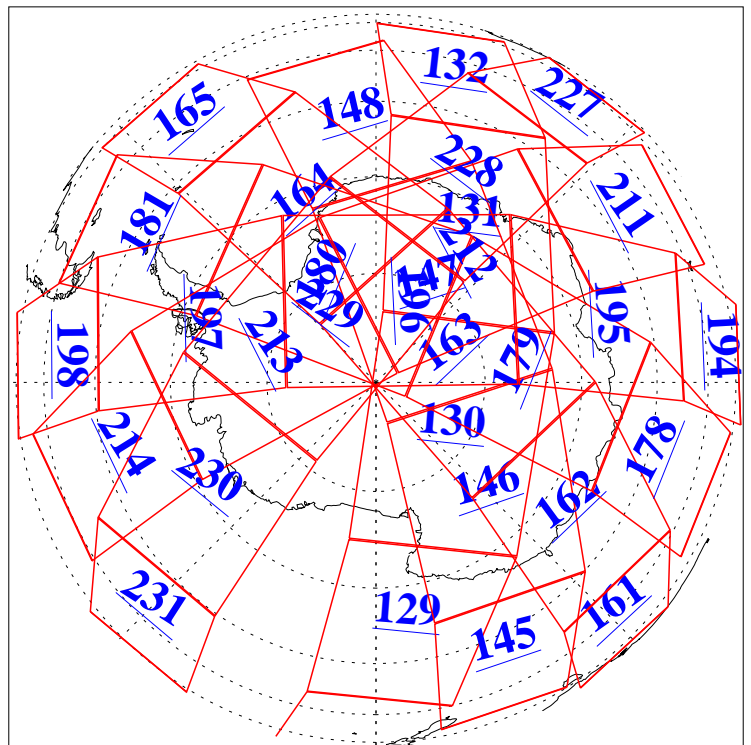

3 Apr 2004
DoY 94
Aqua Day 700

Ascending Granules

Descending Granules

Legend: AMSU Available, HSB Available, AIRS Available

L1B Availability
 AMSU Granules: 240
 HSB Granules: 0
 AIRS Granules: 240

3 Apr 2004
 DoY 94
 Aqua Day 700

Northern Hemisphere Granules

Southern Hemisphere Granules

Legend: AMSU Available, HSB Available, AIRS Available