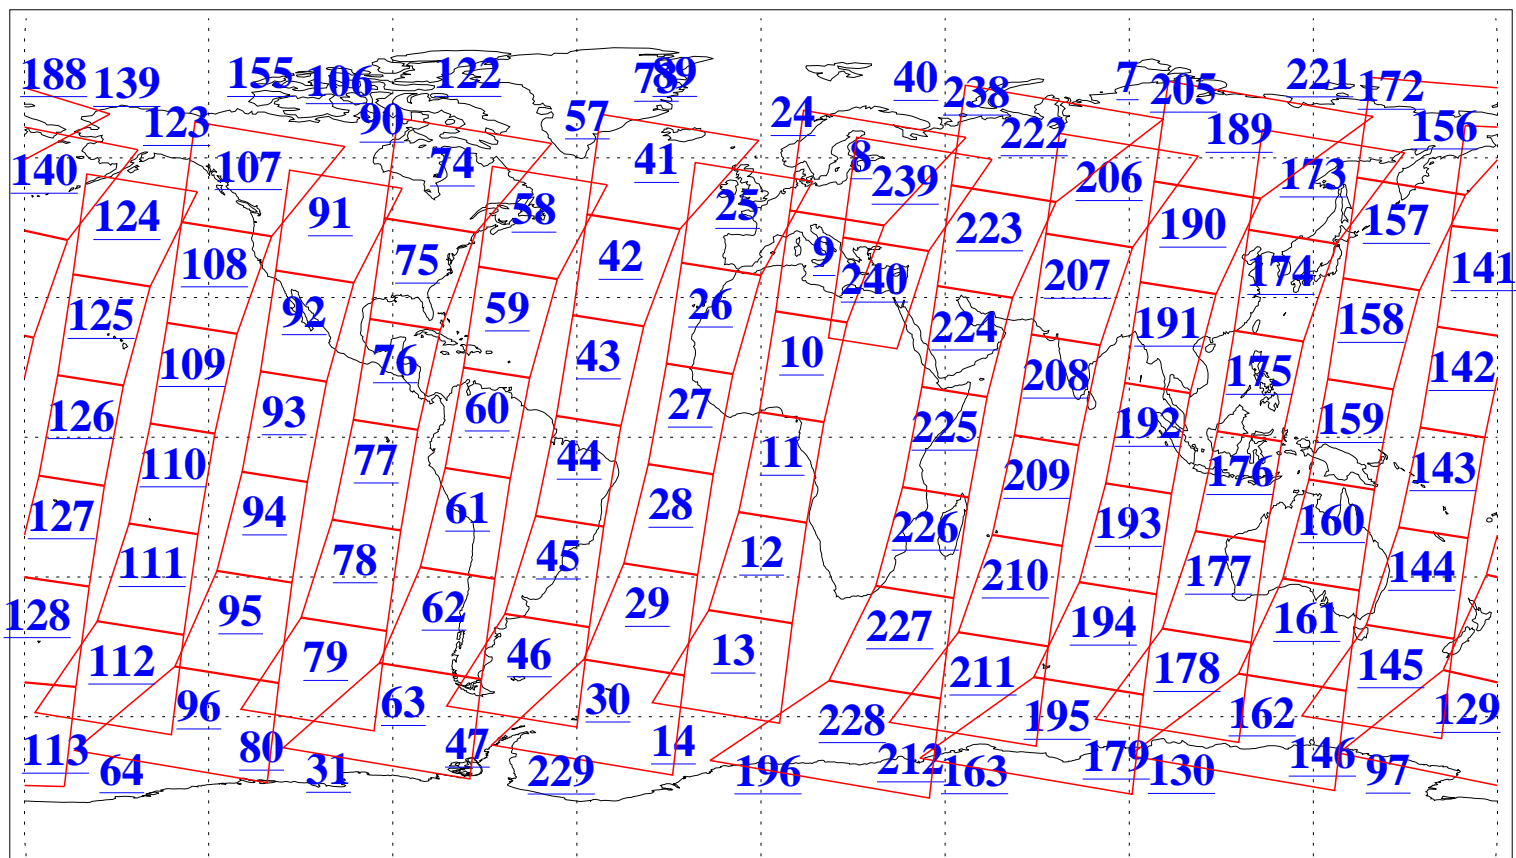

L1B Availability
AMSU Granules: 240
HSB Granules: 0
AIRS Granules: 240

3 Apr 2004
DoY 94
Aqua Day 700
Granules: 1 to 120

Granules: 121 to 240

Legend: AMSU Available, HSB Available, AIRS Available

L1B Availability
AMSU Granules: 240
HSB Granules: 0
AIRS Granules: 240

3 Apr 2004
DoY 94
Aqua Day 700

Ascending Granules

Descending Granules

Legend: AMSU Available, HSB Available, AIRS Available

L1B Availability
 AMSU Granules: 240
 HSB Granules: 0
 AIRS Granules: 240

3 Apr 2004
 DoY 94
 Aqua Day 700

Northern Hemisphere Granules

Southern Hemisphere Granules

Legend: AMSU Available, HSB Available, AIRS Available