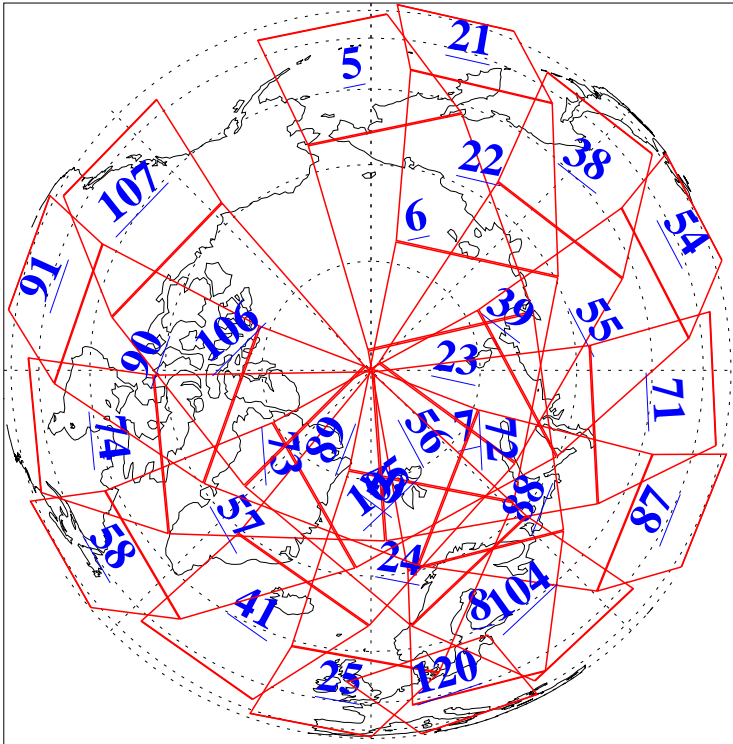

L1B Availability
AMSU Granules: 240
HSB Granules: 0
AIRS Granules: 240

3 Apr 2004
DoY 94
Aqua Day 700
Granules: 1 to 120

Granules: 121 to 240

Legend: AMSU Available, HSB Available, AIRS Available

L1B Availability
AMSU Granules: 240
HSB Granules: 0
AIRS Granules: 240

3 Apr 2004
DoY 94
Aqua Day 700

Ascending Granules

Descending Granules

Legend: AMSU Available, HSB Available, AIRS Available

L1B Availability
 AMSU Granules: 240
 HSB Granules: 0
 AIRS Granules: 240

3 Apr 2004
 DoY 94
 Aqua Day 700

Northern Hemisphere Granules

Southern Hemisphere Granules

Legend: AMSU Available, HSB Available, AIRS Available