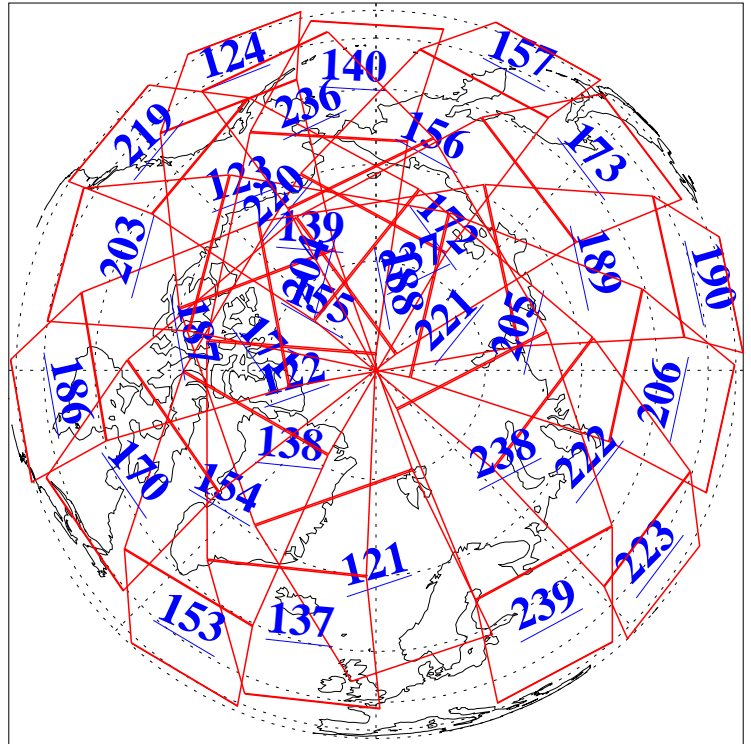

L1B Availability
AMSU Granules: 240
HSB Granules: 0
AIRS Granules: 240

3 Apr 2004
DoY 94
Aqua Day 700
Granules: 1 to 120

Granules: 121 to 240

Legend: AMSU Available, HSB Available, AIRS Available

L1B Availability
AMSU Granules: 240
HSB Granules: 0
AIRS Granules: 240

3 Apr 2004
DoY 94
Aqua Day 700

Ascending Granules

Descending Granules

Legend: AMSU Available, HSB Available, AIRS Available

L1B Availability
 AMSU Granules: 240
 HSB Granules: 0
 AIRS Granules: 240

3 Apr 2004
 DoY 94
 Aqua Day 700

Northern Hemisphere Granules

Southern Hemisphere Granules

Legend: AMSU Available, HSB Available, AIRS Available