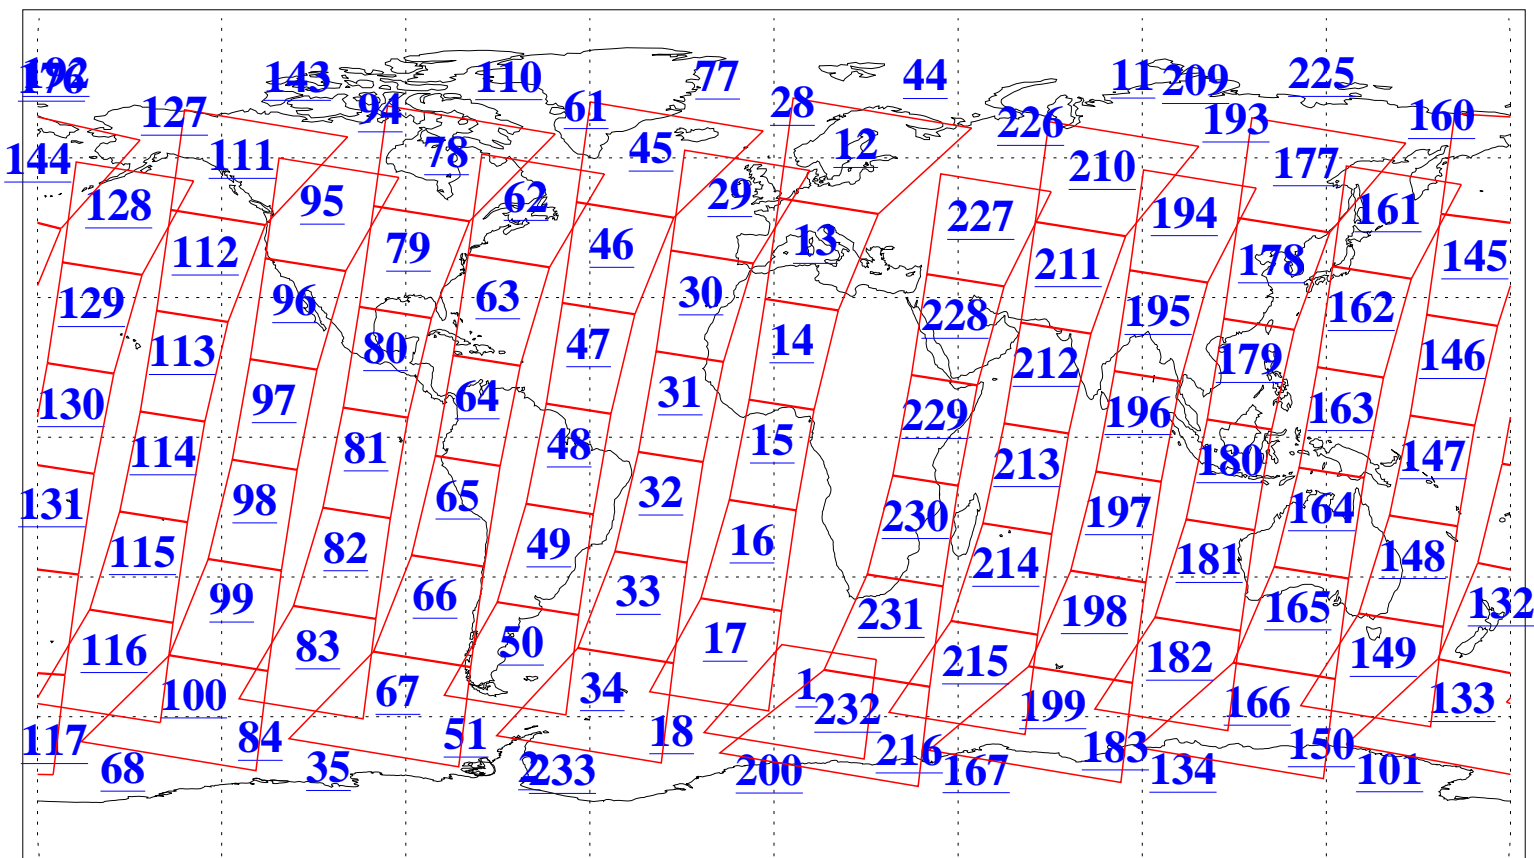

L1B Availability  
AMSU Granules: 240  
HSB Granules: 0  
AIRS Granules: 240

30 Mar 2004  
DoY 90  
Aqua Day 696  
Granules: 1 to 120

Granules: 121 to 240

Legend: AMSU Available, HSB Available, AIRS Available

L1B Availability  
AMSU Granules: 240  
HSB Granules: 0  
AIRS Granules: 240

30 Mar 2004  
DoY 90  
Aqua Day 696

Ascending Granules

Descending Granules

Legend: AMSU Available, HSB Available, AIRS Available

L1B Availability  
 AMSU Granules: 240  
 HSB Granules: 0  
 AIRS Granules: 240

30 Mar 2004  
 DoY 90  
 Aqua Day 696

Northern Hemisphere Granules

Southern Hemisphere Granules

Legend: AMSU Available, HSB Available, AIRS Available