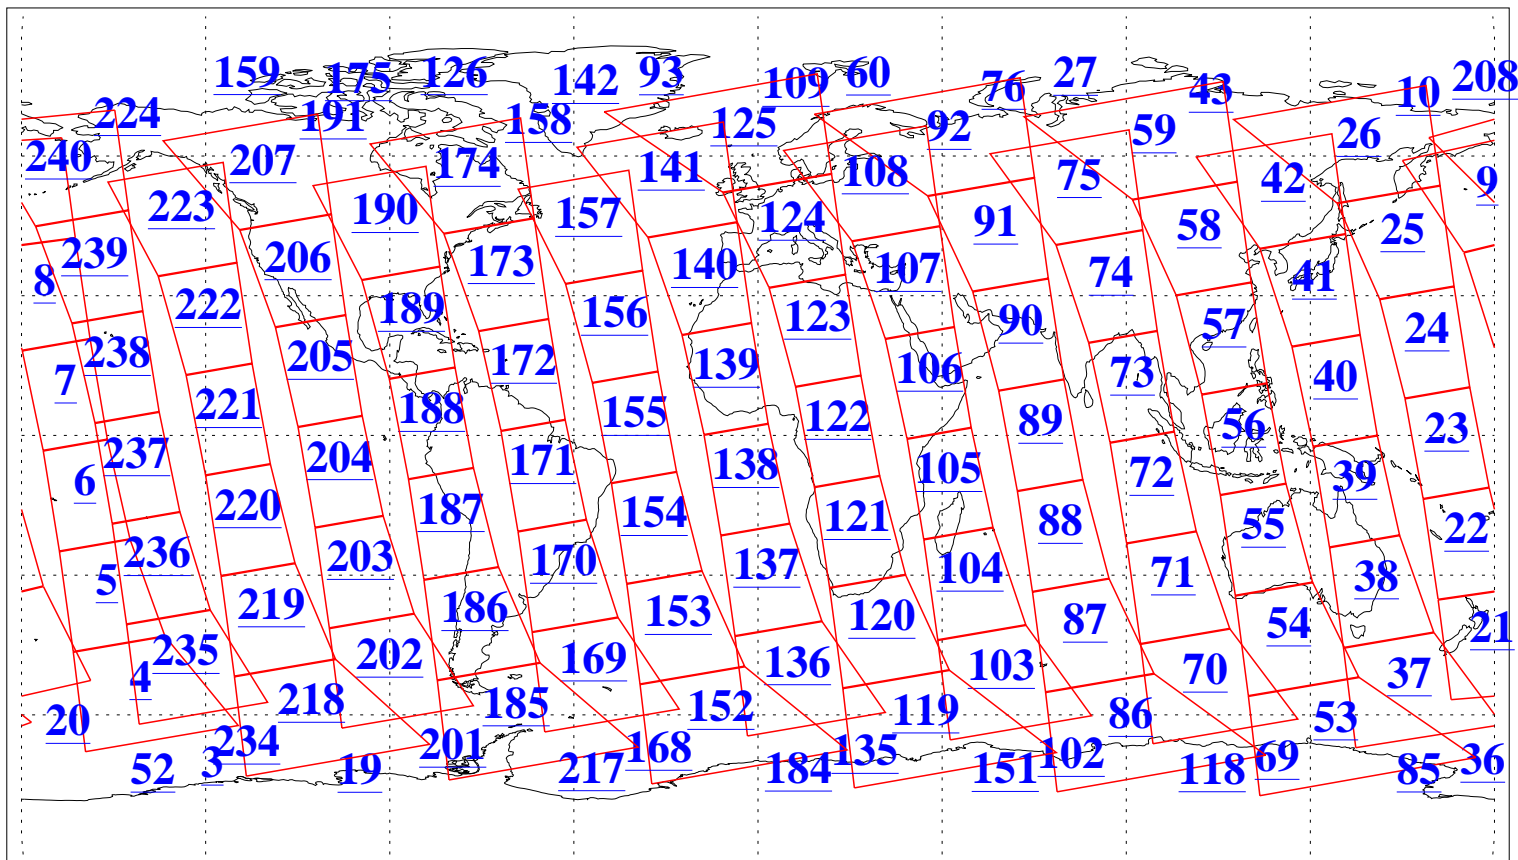

L1B Availability  
AMSU Granules: 240  
HSB Granules: 0  
AIRS Granules: 240

30 Mar 2004  
DoY 90  
Aqua Day 696  
Granules: 1 to 120

Granules: 121 to 240

Legend: AMSU Available, HSB Available, AIRS Available

L1B Availability  
AMSU Granules: 240  
HSB Granules: 0  
AIRS Granules: 240

30 Mar 2004  
DoY 90  
Aqua Day 696

Ascending Granules

Descending Granules

Legend: AMSU Available, HSB Available, AIRS Available

L1B Availability  
 AMSU Granules: 240  
 HSB Granules: 0  
 AIRS Granules: 240

30 Mar 2004  
 DoY 90  
 Aqua Day 696

Northern Hemisphere Granules

Southern Hemisphere Granules

Legend: AMSU Available, HSB Available, AIRS Available