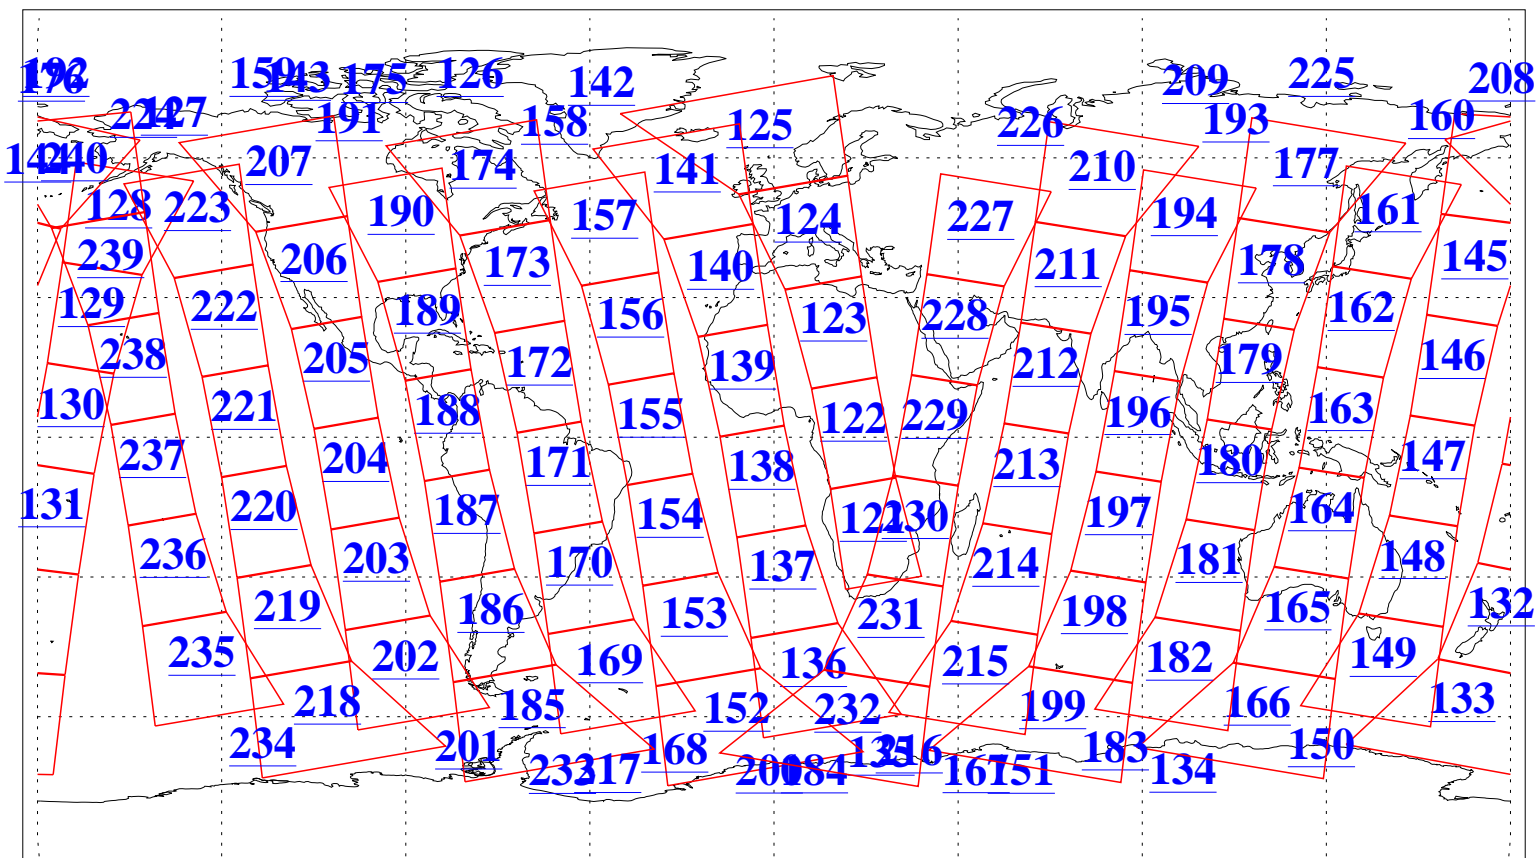

L1B Availability  
AMSU Granules: 240  
HSB Granules: 0  
AIRS Granules: 240

30 Mar 2004  
DoY 90  
Aqua Day 696  
Granules: 1 to 120

Granules: 121 to 240

Legend: AMSU Available, HSB Available, AIRS Available

L1B Availability  
AMSU Granules: 240  
HSB Granules: 0  
AIRS Granules: 240

30 Mar 2004  
DoY 90  
Aqua Day 696

Ascending Granules

Descending Granules

Legend: AMSU Available, HSB Available, AIRS Available

L1B Availability  
 AMSU Granules: 240  
 HSB Granules: 0  
 AIRS Granules: 240

30 Mar 2004  
 DoY 90  
 Aqua Day 696

Northern Hemisphere Granules

Southern Hemisphere Granules

Legend: AMSU Available, HSB Available, AIRS Available