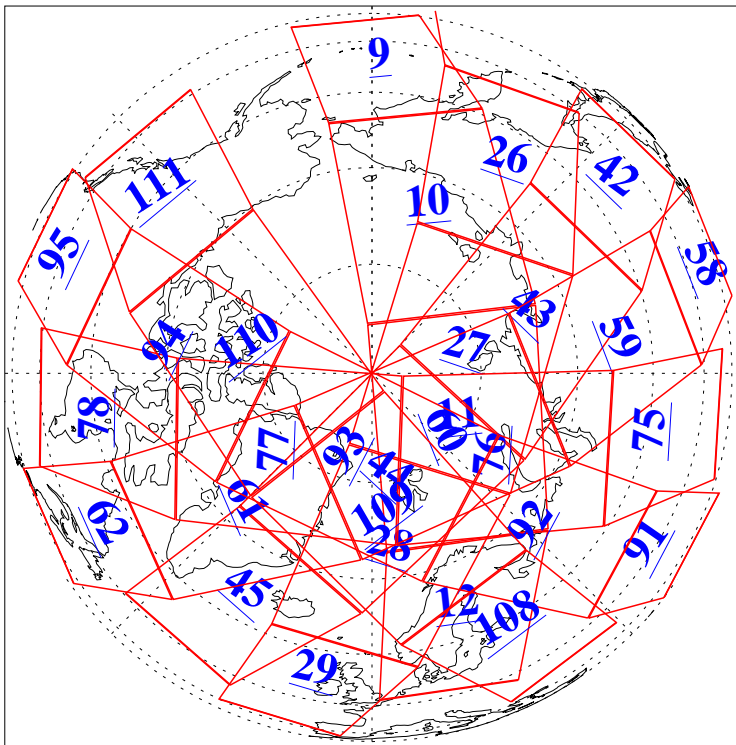

L1B Availability  
AMSU Granules: 240  
HSB Granules: 0  
AIRS Granules: 240

30 Mar 2004  
DoY 90  
Aqua Day 696  
Granules: 1 to 120

Granules: 121 to 240

Legend: AMSU Available, HSB Available, AIRS Available

L1B Availability  
AMSU Granules: 240  
HSB Granules: 0  
AIRS Granules: 240

30 Mar 2004  
DoY 90  
Aqua Day 696

Ascending Granules

Descending Granules

Legend: AMSU Available, HSB Available, AIRS Available

L1B Availability  
 AMSU Granules: 240  
 HSB Granules: 0  
 AIRS Granules: 240

30 Mar 2004  
 DoY 90  
 Aqua Day 696

Northern Hemisphere Granules

Southern Hemisphere Granules

Legend: AMSU Available, HSB Available, AIRS Available