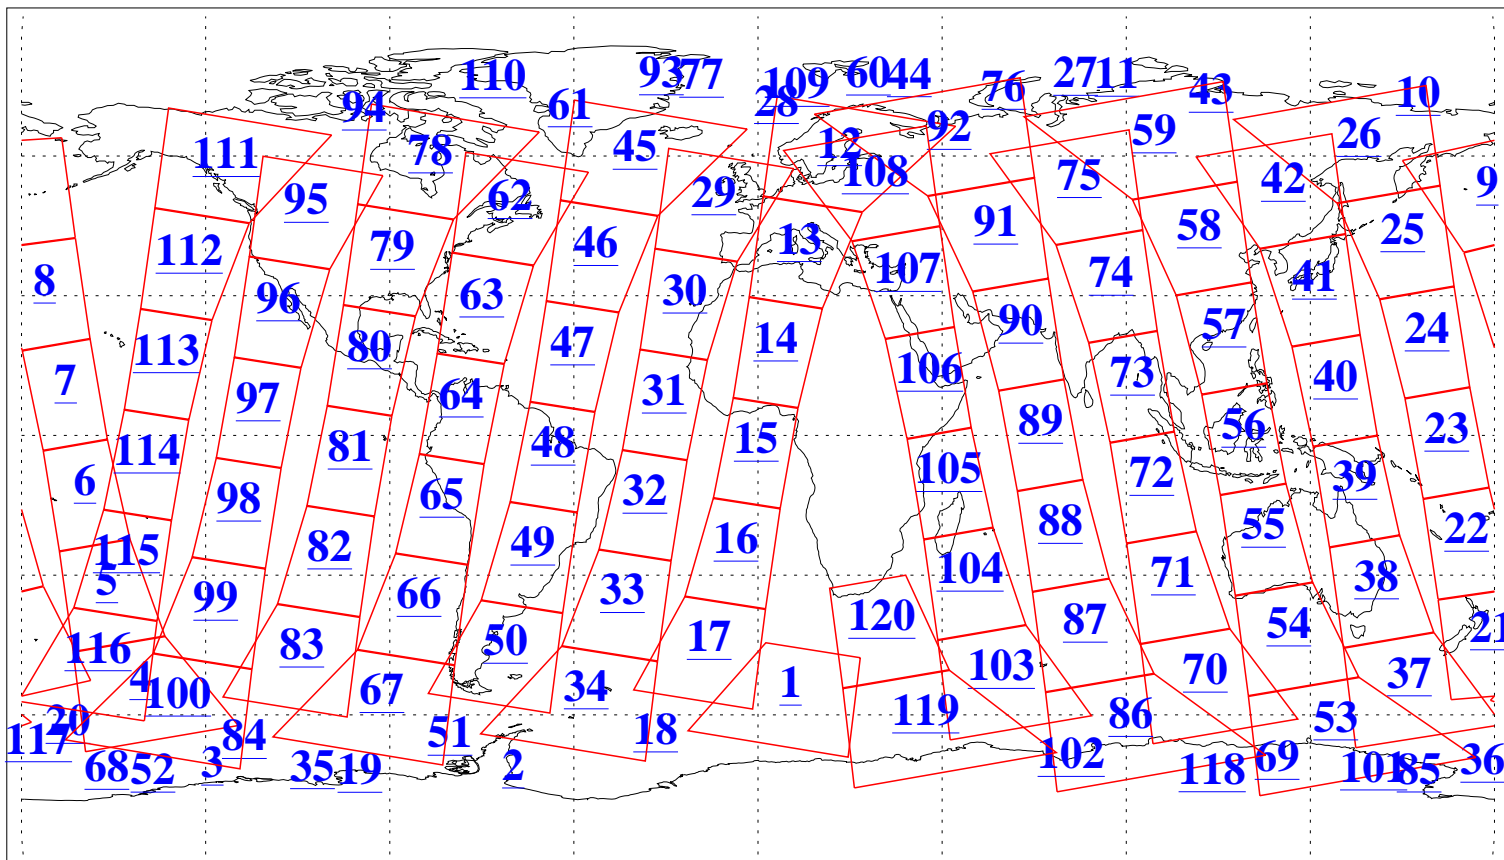

L1B Availability  
AMSU Granules: 240  
HSB Granules: 0  
AIRS Granules: 240

30 Mar 2004  
DoY 90  
Aqua Day 696  
Granules: 1 to 120

Granules: 121 to 240

Legend: AMSU Available, HSB Available, AIRS Available

L1B Availability  
AMSU Granules: 240  
HSB Granules: 0  
AIRS Granules: 240

30 Mar 2004  
DoY 90  
Aqua Day 696

Ascending Granules

Descending Granules

Legend: AMSU Available, HSB Available, AIRS Available

L1B Availability  
 AMSU Granules: 240  
 HSB Granules: 0  
 AIRS Granules: 240

30 Mar 2004  
 DoY 90  
 Aqua Day 696

Northern Hemisphere Granules

Southern Hemisphere Granules

Legend: AMSU Available, HSB Available, AIRS Available