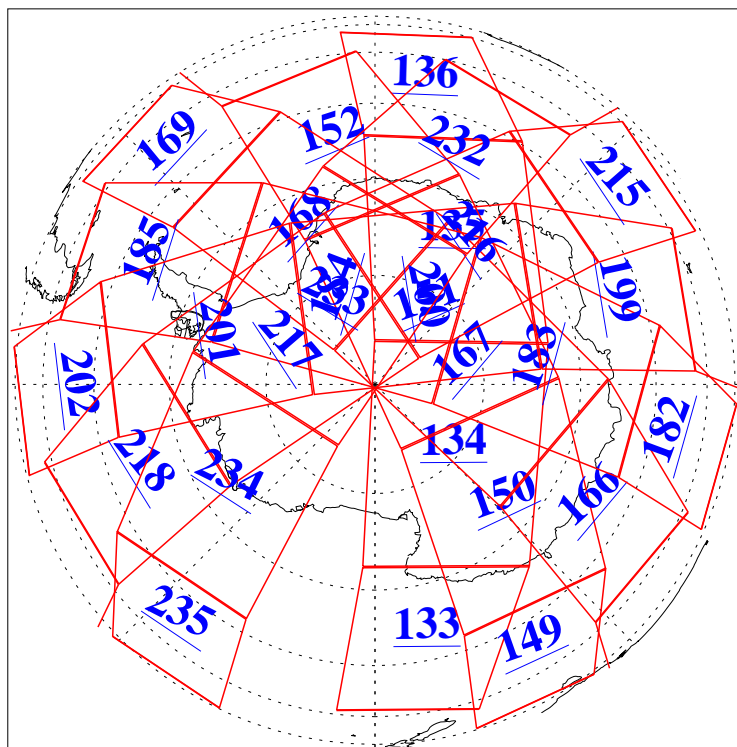

L1B Availability  
AMSU Granules: 240  
HSB Granules: 0  
AIRS Granules: 240

30 Mar 2004  
DoY 90  
Aqua Day 696  
Granules: 1 to 120

Granules: 121 to 240

Legend: AMSU Available, HSB Available, AIRS Available

L1B Availability  
AMSU Granules: 240  
HSB Granules: 0  
AIRS Granules: 240

30 Mar 2004  
DoY 90  
Aqua Day 696

Ascending Granules

Descending Granules

Legend: AMSU Available, HSB Available, AIRS Available

L1B Availability  
 AMSU Granules: 240  
 HSB Granules: 0  
 AIRS Granules: 240

30 Mar 2004  
 DoY 90  
 Aqua Day 696

Northern Hemisphere Granules

Southern Hemisphere Granules

Legend: AMSU Available, HSB Available, AIRS Available