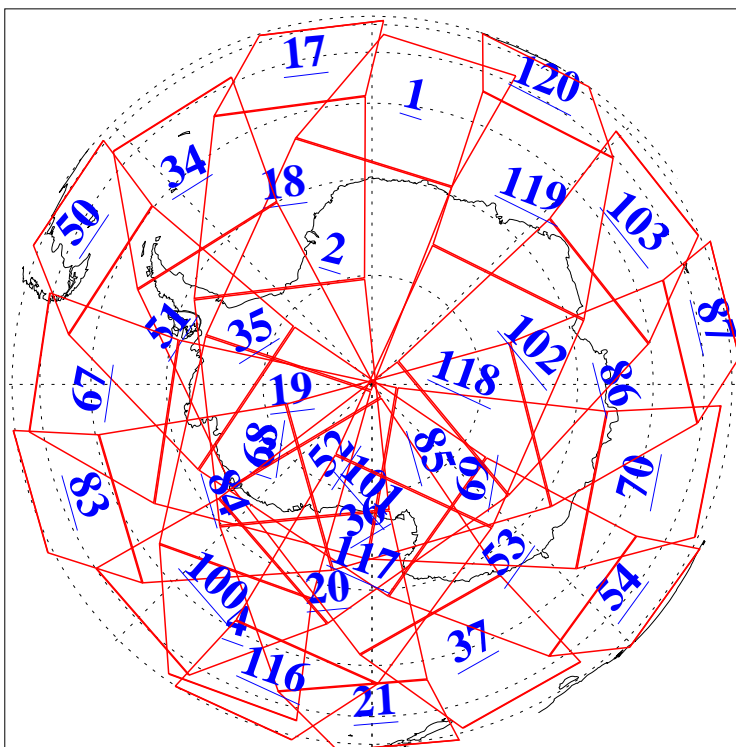

L1B Availability  
AMSU Granules: 240  
HSB Granules: 0  
AIRS Granules: 240

30 Mar 2004  
DoY 90  
Aqua Day 696  
Granules: 1 to 120

Granules: 121 to 240

Legend: AMSU Available, HSB Available, AIRS Available

L1B Availability  
AMSU Granules: 240  
HSB Granules: 0  
AIRS Granules: 240

30 Mar 2004  
DoY 90  
Aqua Day 696

Ascending Granules

Descending Granules

Legend: AMSU Available, HSB Available, AIRS Available

L1B Availability  
 AMSU Granules: 240  
 HSB Granules: 0  
 AIRS Granules: 240

30 Mar 2004  
 DoY 90  
 Aqua Day 696

Northern Hemisphere Granules

Southern Hemisphere Granules

Legend: AMSU Available, HSB Available, AIRS Available