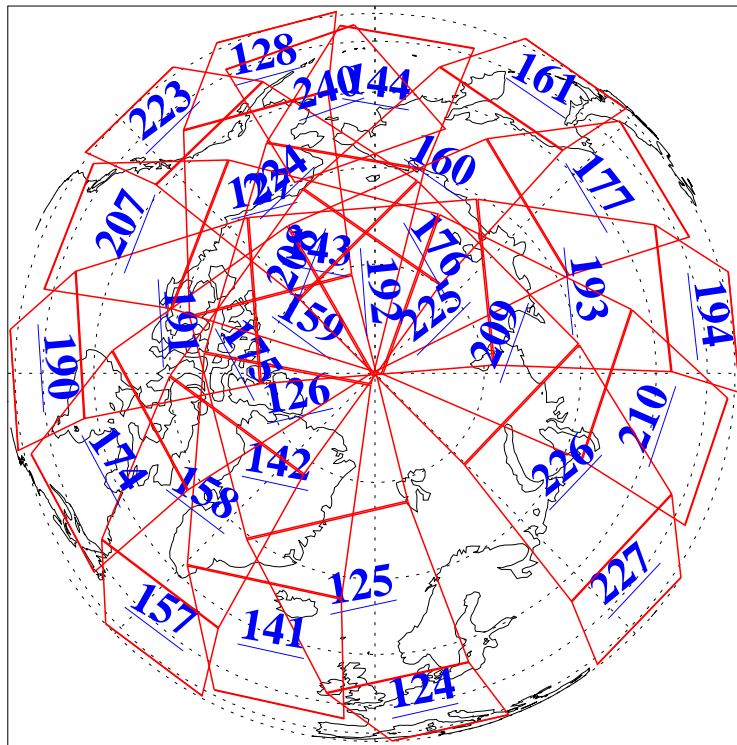

L1B Availability  
AMSU Granules: 240  
HSB Granules: 0  
AIRS Granules: 240

30 Mar 2004  
DoY 90  
Aqua Day 696  
Granules: 1 to 120

Granules: 121 to 240

Legend: AMSU Available, HSB Available, AIRS Available

L1B Availability  
AMSU Granules: 240  
HSB Granules: 0  
AIRS Granules: 240

30 Mar 2004  
DoY 90  
Aqua Day 696

Ascending Granules

Descending Granules

Legend: AMSU Available, HSB Available, AIRS Available

L1B Availability  
 AMSU Granules: 240  
 HSB Granules: 0  
 AIRS Granules: 240

30 Mar 2004  
 DoY 90  
 Aqua Day 696

Northern Hemisphere Granules

Southern Hemisphere Granules

Legend: AMSU Available, HSB Available, AIRS Available