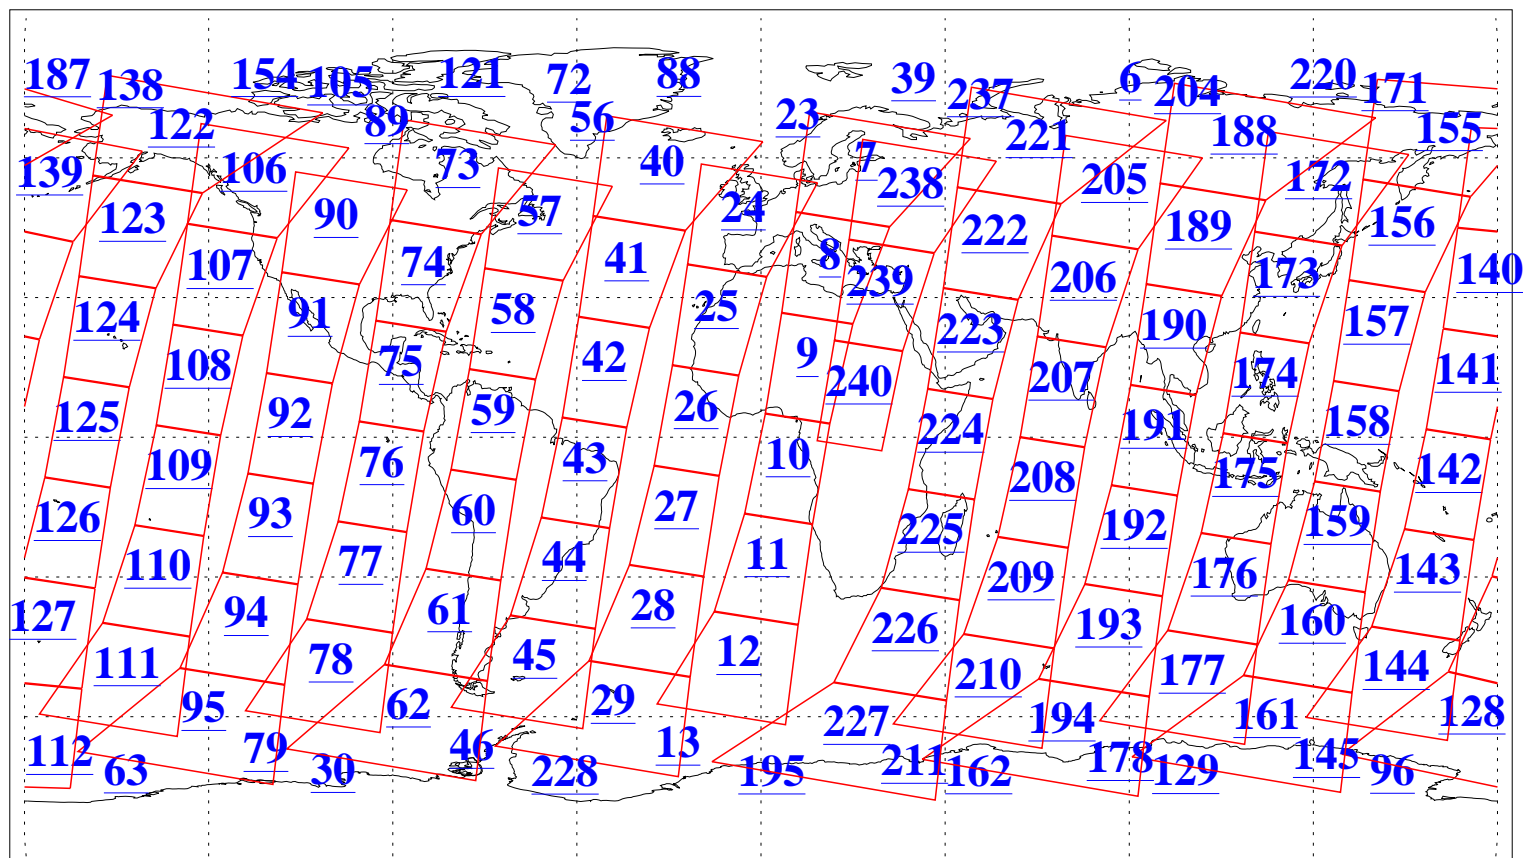

L1B Availability
AMSU Granules: 240
HSB Granules: 0
AIRS Granules: 240

27 Mar 2004
DoY 87
Aqua Day 693
Granules: 1 to 120

Granules: 121 to 240

Legend: AMSU Available, HSB Available, AIRS Available

L1B Availability
AMSU Granules: 240
HSB Granules: 0
AIRS Granules: 240

27 Mar 2004
DoY 87
Aqua Day 693

Ascending Granules

Descending Granules

Legend: AMSU Available, HSB Available, AIRS Available

L1B Availability
AMSU Granules: 240
HSB Granules: 0
AIRS Granules: 240

27 Mar 2004
DoY 87
Aqua Day 693

Northern Hemisphere Granules

Southern Hemisphere Granules

Legend: AMSU Available, HSB Available, AIRS Available