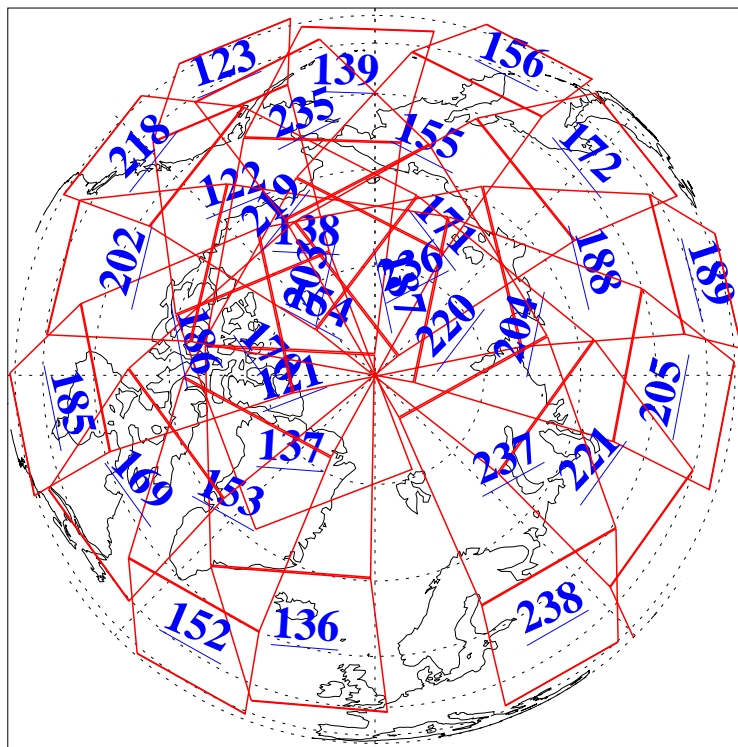

L1B Availability
AMSU Granules: 240
HSB Granules: 0
AIRS Granules: 240

27 Mar 2004
DoY 87
Aqua Day 693
Granules: 1 to 120

Granules: 121 to 240

Legend: AMSU Available, HSB Available, AIRS Available

L1B Availability
AMSU Granules: 240
HSB Granules: 0
AIRS Granules: 240

27 Mar 2004
DoY 87
Aqua Day 693

Ascending Granules

Descending Granules

Legend: AMSU Available, HSB Available, AIRS Available

L1B Availability
AMSU Granules: 240
HSB Granules: 0
AIRS Granules: 240

27 Mar 2004
DoY 87
Aqua Day 693

Northern Hemisphere Granules

Southern Hemisphere Granules

Legend: AMSU Available, HSB Available, AIRS Available