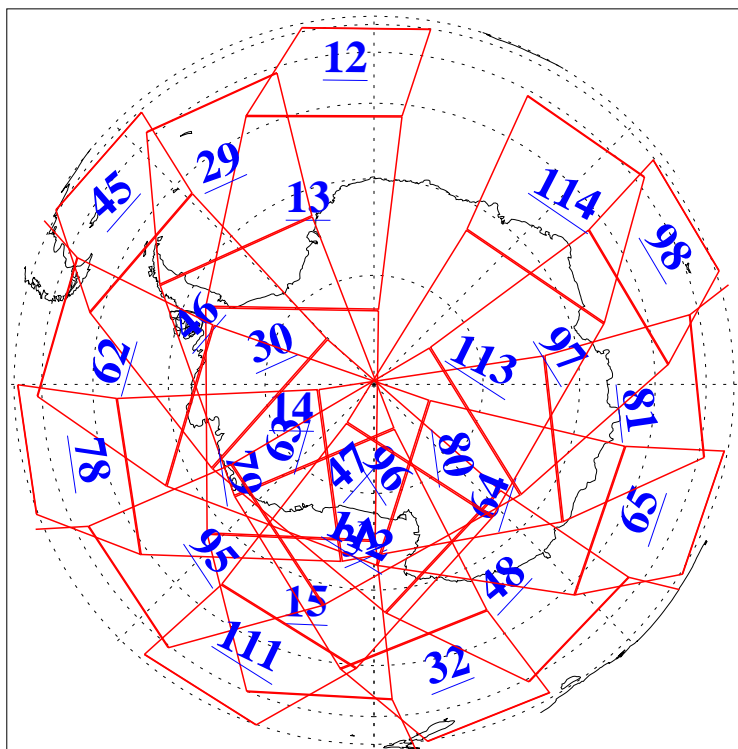

L1B Availability
AMSU Granules: 240
HSB Granules: 0
AIRS Granules: 240

27 Mar 2004
DoY 87
Aqua Day 693
Granules: 1 to 120

Granules: 121 to 240

Legend: AMSU Available, HSB Available, AIRS Available

L1B Availability
AMSU Granules: 240
HSB Granules: 0
AIRS Granules: 240

27 Mar 2004
DoY 87
Aqua Day 693

Ascending Granules

Descending Granules

Legend: AMSU Available, HSB Available, AIRS Available

L1B Availability
AMSU Granules: 240
HSB Granules: 0
AIRS Granules: 240

27 Mar 2004
DoY 87
Aqua Day 693

Northern Hemisphere Granules

Southern Hemisphere Granules

Legend: AMSU Available, HSB Available, AIRS Available