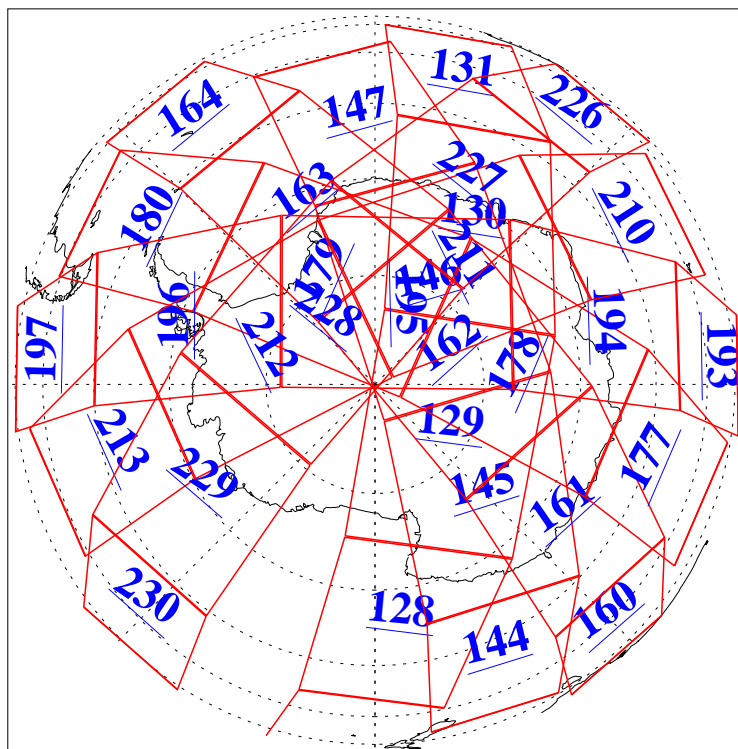

L1B Availability
AMSU Granules: 240
HSB Granules: 0
AIRS Granules: 240

27 Mar 2004
DoY 87
Aqua Day 693
Granules: 1 to 120

Granules: 121 to 240

Legend: AMSU Available, HSB Available, AIRS Available

L1B Availability
AMSU Granules: 240
HSB Granules: 0
AIRS Granules: 240

27 Mar 2004
DoY 87
Aqua Day 693

Ascending Granules

Descending Granules

Legend: AMSU Available, HSB Available, AIRS Available

L1B Availability
AMSU Granules: 240
HSB Granules: 0
AIRS Granules: 240

27 Mar 2004
DoY 87
Aqua Day 693

Northern Hemisphere Granules

Southern Hemisphere Granules

Legend: AMSU Available, HSB Available, AIRS Available