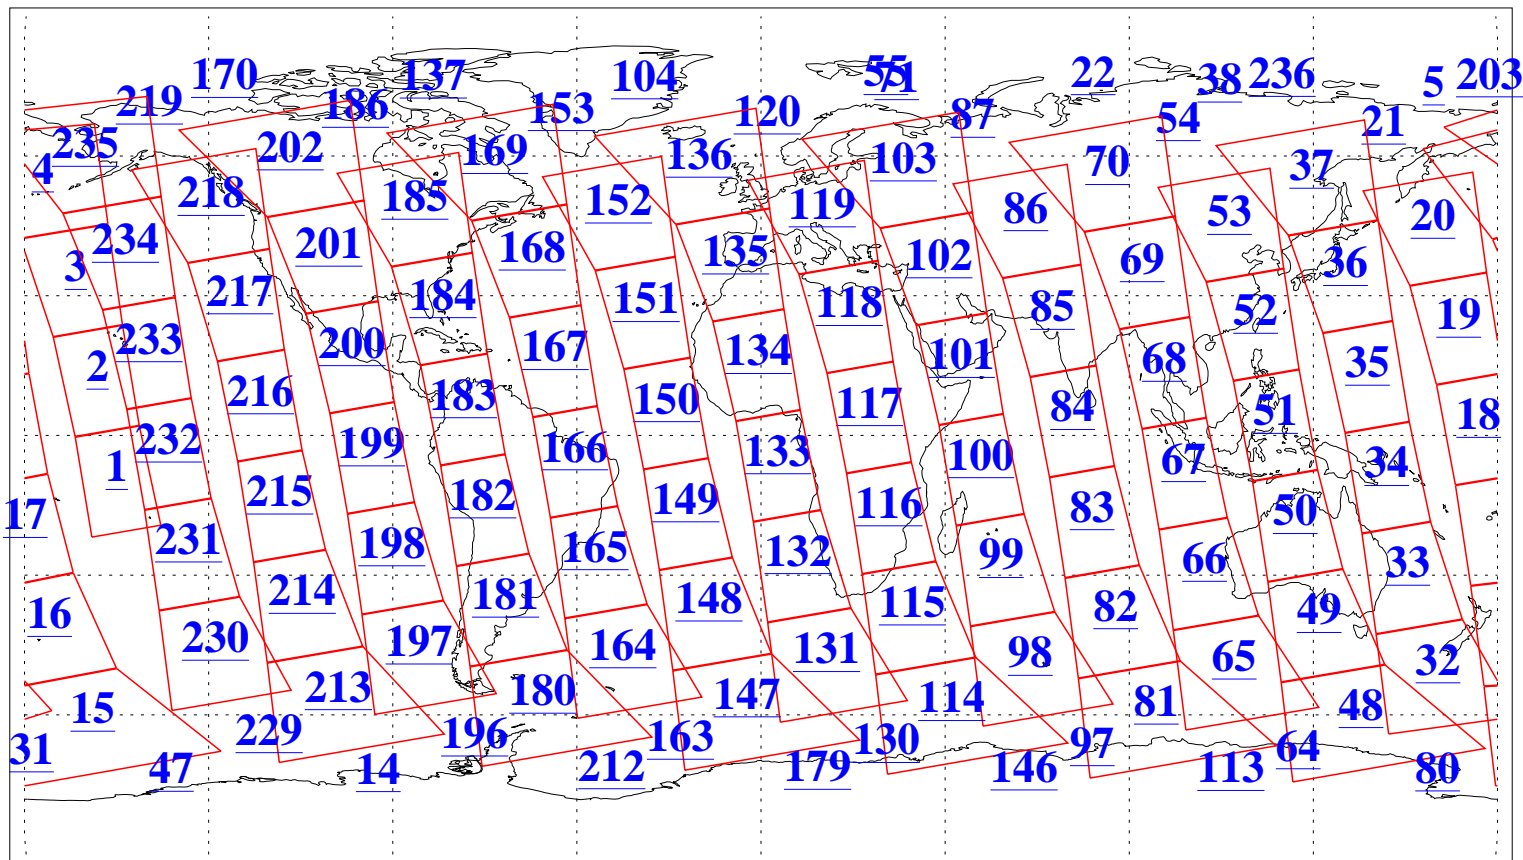

L1B Availability
AMSU Granules: 240
HSB Granules: 0
AIRS Granules: 240

27 Mar 2004
DoY 87
Aqua Day 693
Granules: 1 to 120

Granules: 121 to 240

Legend: AMSU Available, HSB Available, AIRS Available

L1B Availability
AMSU Granules: 240
HSB Granules: 0
AIRS Granules: 240

27 Mar 2004
DoY 87
Aqua Day 693

Ascending Granules

Descending Granules

Legend: AMSU Available, HSB Available, AIRS Available

L1B Availability
AMSU Granules: 240
HSB Granules: 0
AIRS Granules: 240

27 Mar 2004
DoY 87
Aqua Day 693

Northern Hemisphere Granules

Southern Hemisphere Granules

Legend: AMSU Available, HSB Available, AIRS Available