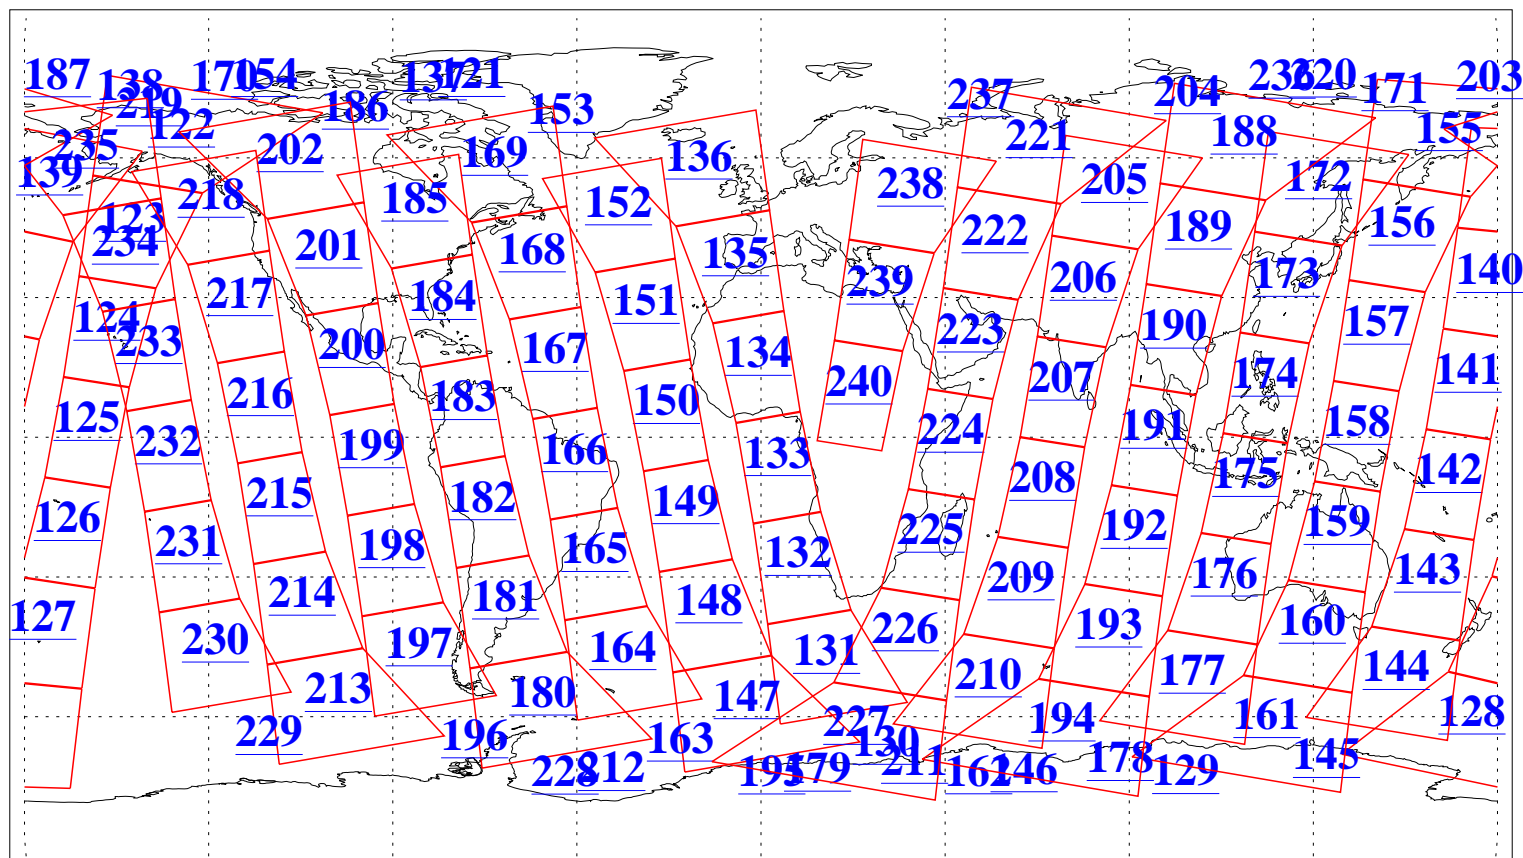

L1B Availability
AMSU Granules: 240
HSB Granules: 0
AIRS Granules: 240

27 Mar 2004
DoY 87
Aqua Day 693
Granules: 1 to 120

Granules: 121 to 240

Legend: AMSU Available, HSB Available, AIRS Available

L1B Availability
AMSU Granules: 240
HSB Granules: 0
AIRS Granules: 240

27 Mar 2004
DoY 87
Aqua Day 693

Ascending Granules

Descending Granules

Legend: AMSU Available, HSB Available, AIRS Available

L1B Availability
AMSU Granules: 240
HSB Granules: 0
AIRS Granules: 240

27 Mar 2004
DoY 87
Aqua Day 693