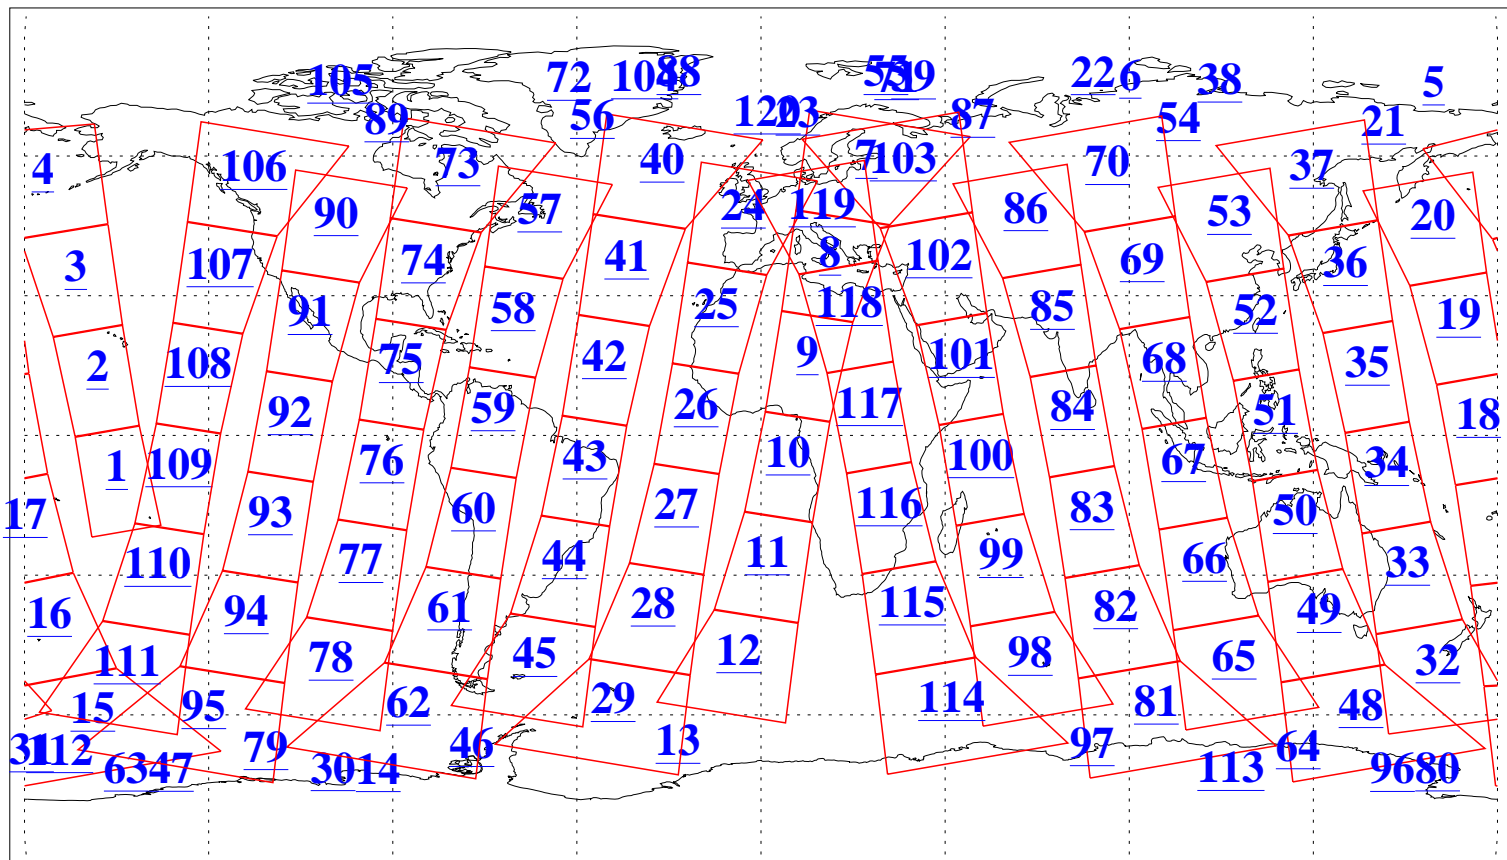

L1B Availability
AMSU Granules: 240
HSB Granules: 0
AIRS Granules: 240

27 Mar 2004
DoY 87
Aqua Day 693
Granules: 1 to 120

Granules: 121 to 240

Legend: AMSU Available, HSB Available, AIRS Available

L1B Availability
AMSU Granules: 240
HSB Granules: 0
AIRS Granules: 240

27 Mar 2004
DoY 87
Aqua Day 693

Ascending Granules

Descending Granules

Legend: AMSU Available, HSB Available, AIRS Available

L1B Availability
AMSU Granules: 240
HSB Granules: 0
AIRS Granules: 240

27 Mar 2004
DoY 87
Aqua Day 693

Northern Hemisphere Granules

Southern Hemisphere Granules

Legend: AMSU Available, HSB Available, AIRS Available