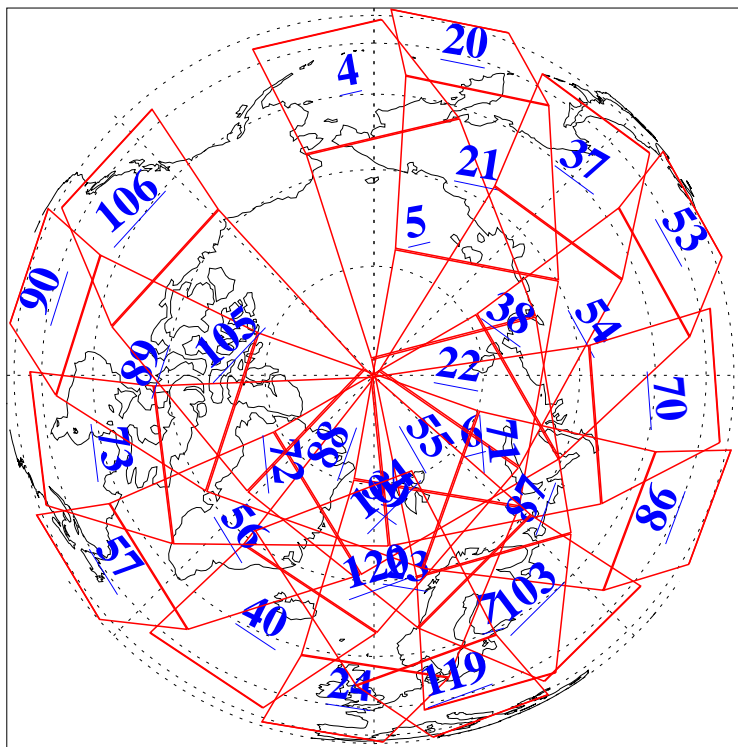

L1B Availability
AMSU Granules: 240
HSB Granules: 0
AIRS Granules: 240

27 Mar 2004
DoY 87
Aqua Day 693
Granules: 1 to 120

Granules: 121 to 240

Legend: AMSU Available, HSB Available, AIRS Available

L1B Availability
AMSU Granules: 240
HSB Granules: 0
AIRS Granules: 240

27 Mar 2004
DoY 87
Aqua Day 693

Ascending Granules

Descending Granules

Legend: AMSU Available, HSB Available, AIRS Available

L1B Availability
AMSU Granules: 240
HSB Granules: 0
AIRS Granules: 240

27 Mar 2004
DoY 87
Aqua Day 693

Northern Hemisphere Granules

Southern Hemisphere Granules

Legend: AMSU Available, HSB Available, AIRS Available