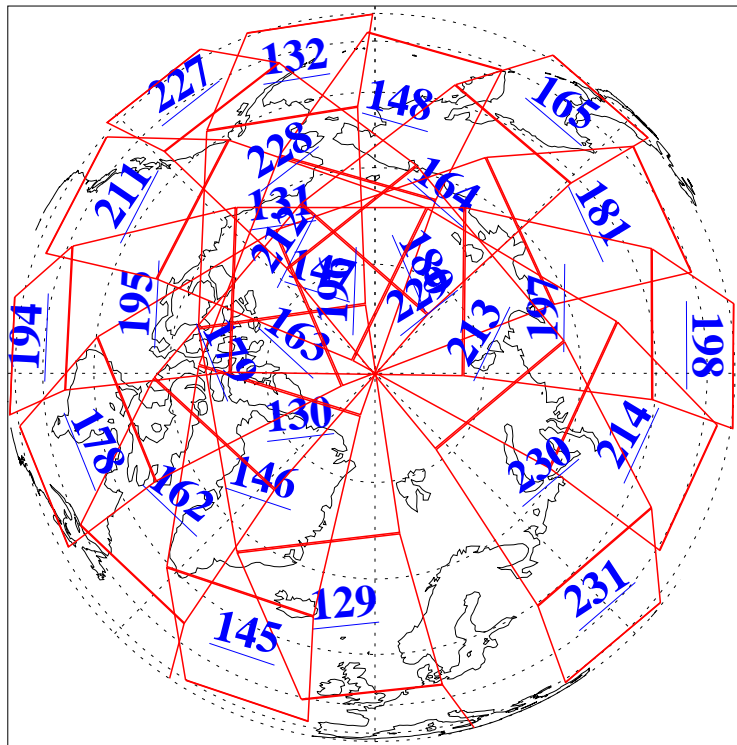

L1B Availability  
AMSU Granules: 240  
HSB Granules: 0  
AIRS Granules: 240

26 Mar 2004  
DoY 86  
Aqua Day 692  
Granules: 1 to 120

Granules: 121 to 240

Legend: AMSU Available, HSB Available, AIRS Available

L1B Availability  
AMSU Granules: 240  
HSB Granules: 0  
AIRS Granules: 240

26 Mar 2004  
DoY 86  
Aqua Day 692

Ascending Granules

Descending Granules

Legend: AMSU Available, HSB Available, AIRS Available

L1B Availability  
 AMSU Granules: 240  
 HSB Granules: 0  
 AIRS Granules: 240

26 Mar 2004  
 DoY 86  
 Aqua Day 692

Northern Hemisphere Granules

Southern Hemisphere Granules

Legend: AMSU Available, HSB Available, AIRS Available