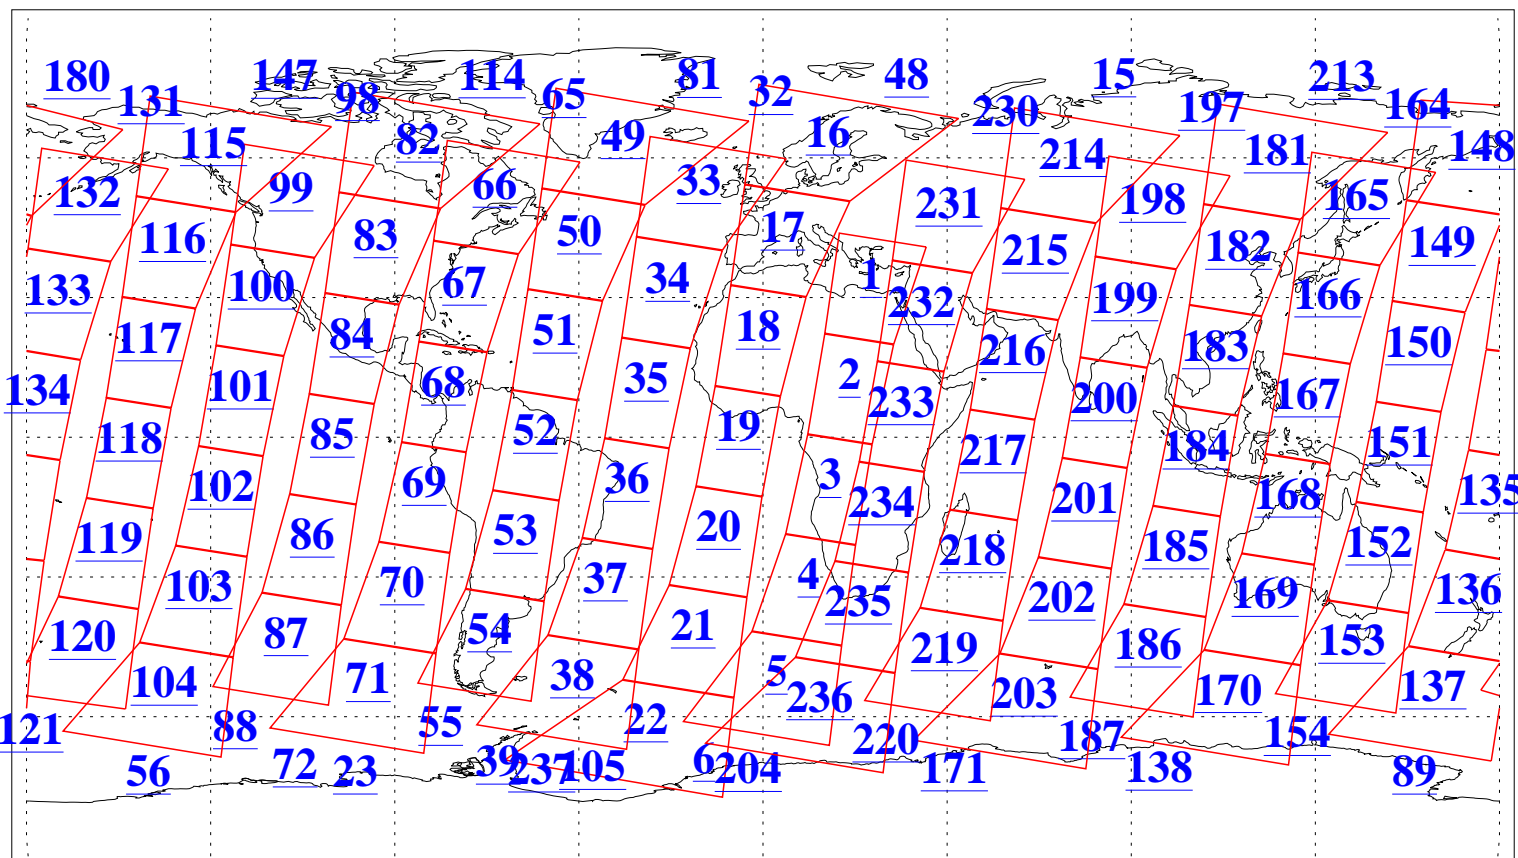

L1B Availability  
AMSU Granules: 240  
HSB Granules: 0  
AIRS Granules: 240

26 Mar 2004  
DoY 86  
Aqua Day 692  
Granules: 1 to 120

Granules: 121 to 240

Legend: AMSU Available, HSB Available, AIRS Available

L1B Availability  
AMSU Granules: 240  
HSB Granules: 0  
AIRS Granules: 240

26 Mar 2004  
DoY 86  
Aqua Day 692

Ascending Granules

Descending Granules

Legend: AMSU Available, HSB Available, AIRS Available

L1B Availability  
 AMSU Granules: 240  
 HSB Granules: 0  
 AIRS Granules: 240

26 Mar 2004  
 DoY 86  
 Aqua Day 692

Northern Hemisphere Granules

Southern Hemisphere Granules

Legend: AMSU Available, HSB Available, AIRS Available