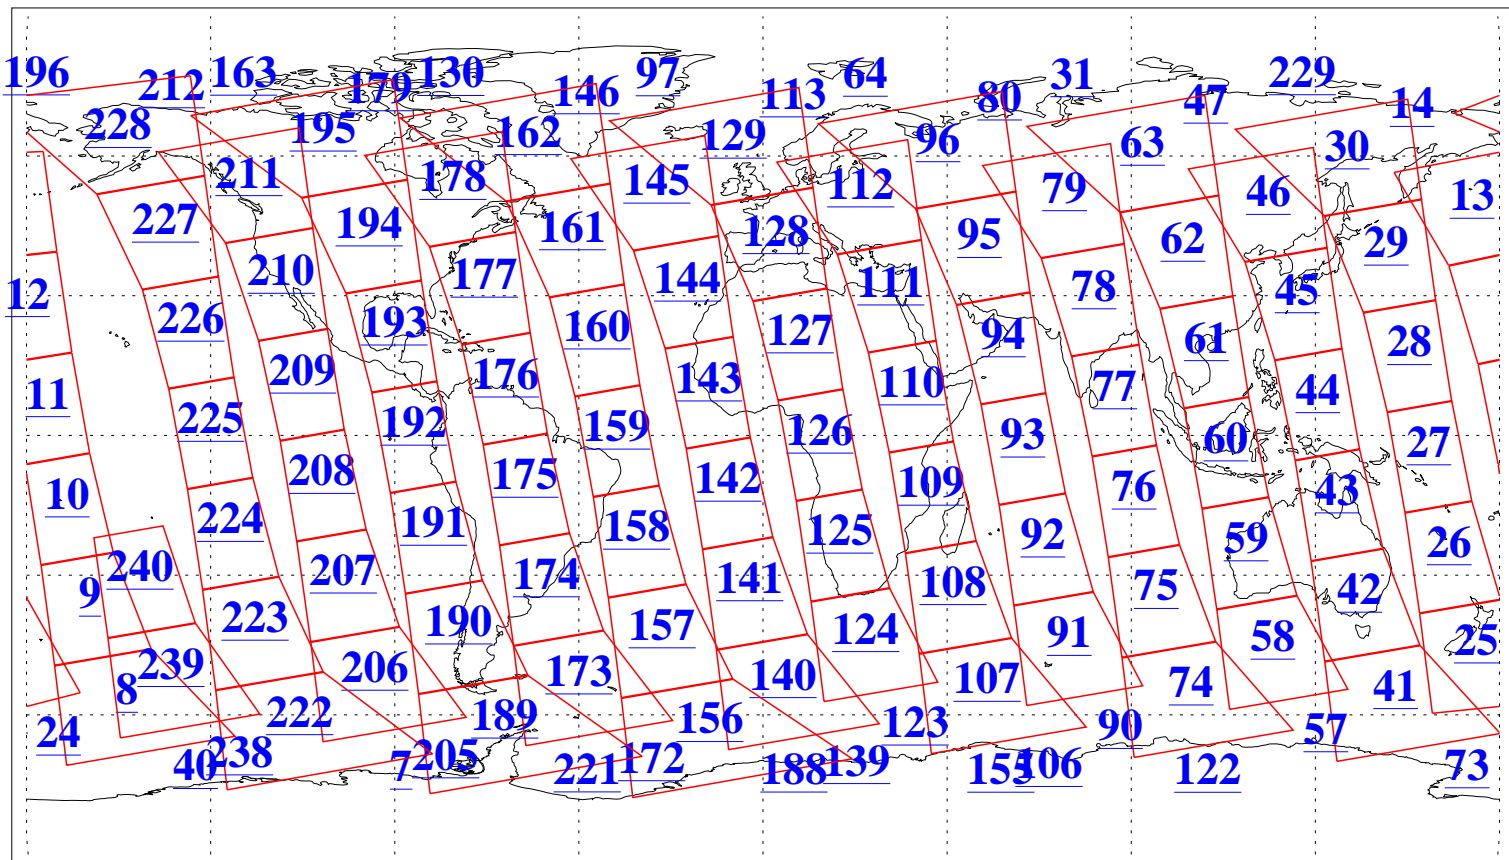

L1B Availability  
AMSU Granules: 240  
HSB Granules: 0  
AIRS Granules: 240

26 Mar 2004  
DoY 86  
Aqua Day 692  
Granules: 1 to 120

Granules: 121 to 240

Legend: AMSU Available, HSB Available, AIRS Available

L1B Availability  
AMSU Granules: 240  
HSB Granules: 0  
AIRS Granules: 240

26 Mar 2004  
DoY 86  
Aqua Day 692

Ascending Granules

Descending Granules

Legend: AMSU Available, HSB Available, AIRS Available

L1B Availability  
 AMSU Granules: 240  
 HSB Granules: 0  
 AIRS Granules: 240

26 Mar 2004  
 DoY 86  
 Aqua Day 692

Northern Hemisphere Granules

Southern Hemisphere Granules

Legend: AMSU Available, HSB Available, AIRS Available