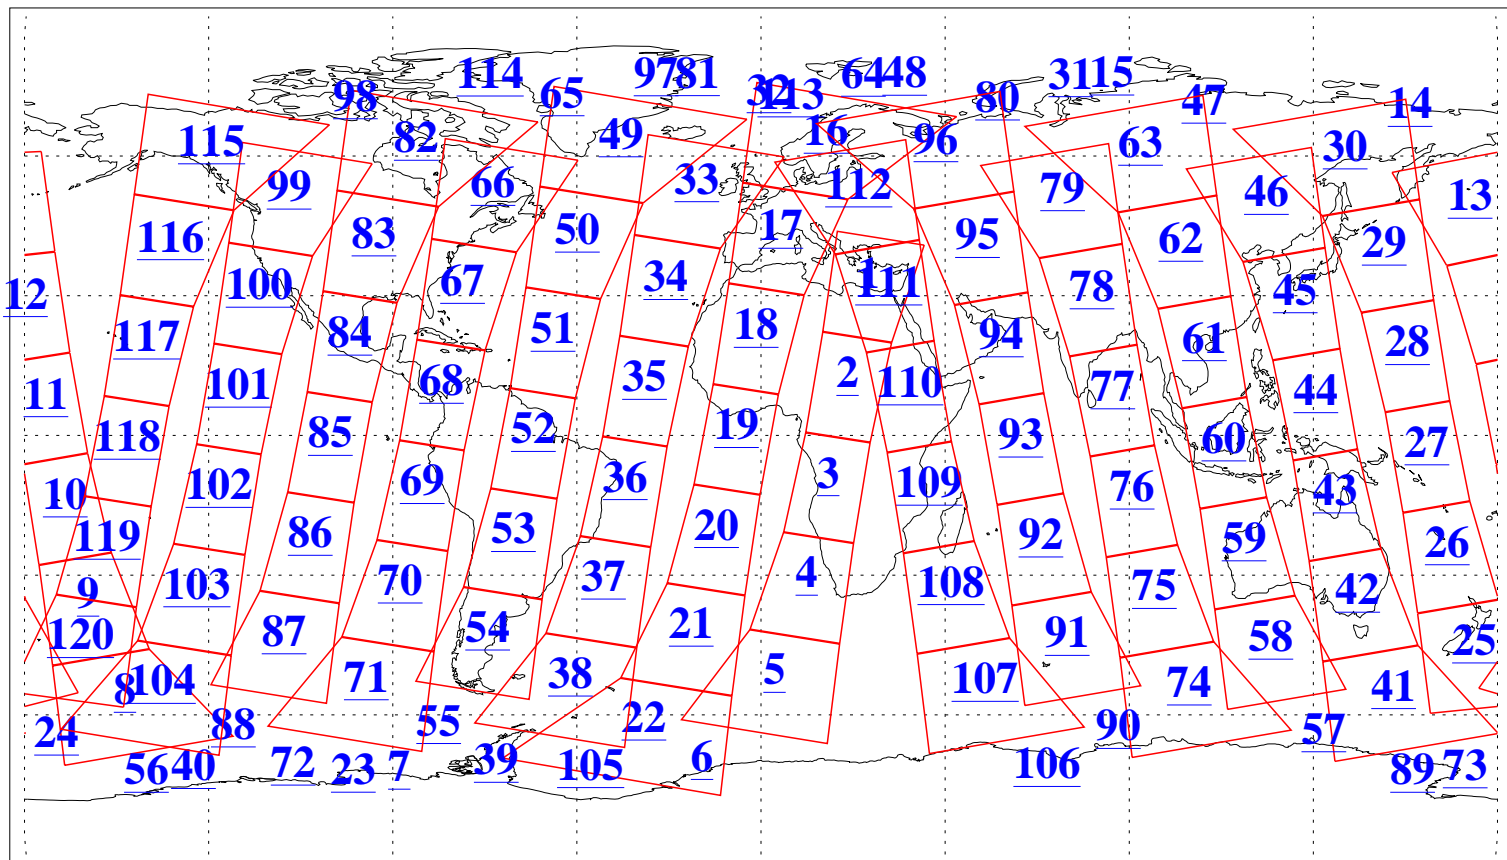

L1B Availability  
AMSU Granules: 240  
HSB Granules: 0  
AIRS Granules: 240

26 Mar 2004  
DoY 86  
Aqua Day 692  
Granules: 1 to 120

Granules: 121 to 240

Legend: AMSU Available, HSB Available, AIRS Available

L1B Availability  
AMSU Granules: 240  
HSB Granules: 0  
AIRS Granules: 240

26 Mar 2004  
DoY 86  
Aqua Day 692

Ascending Granules

Descending Granules

Legend: AMSU Available, HSB Available, AIRS Available

L1B Availability  
 AMSU Granules: 240  
 HSB Granules: 0  
 AIRS Granules: 240

26 Mar 2004  
 DoY 86  
 Aqua Day 692

Northern Hemisphere Granules

Southern Hemisphere Granules

Legend: AMSU Available, HSB Available, AIRS Available