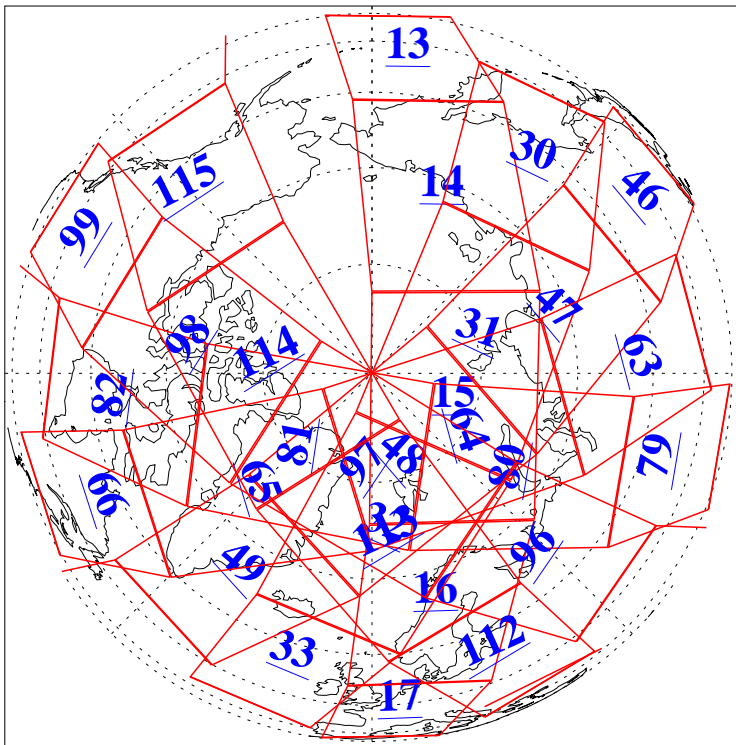

L1B Availability  
AMSU Granules: 240  
HSB Granules: 0  
AIRS Granules: 240

26 Mar 2004  
DoY 86  
Aqua Day 692  
Granules: 1 to 120

Granules: 121 to 240

Legend: AMSU Available, HSB Available, AIRS Available

L1B Availability  
AMSU Granules: 240  
HSB Granules: 0  
AIRS Granules: 240

26 Mar 2004  
DoY 86  
Aqua Day 692

Ascending Granules

Descending Granules

Legend: AMSU Available, HSB Available, AIRS Available

L1B Availability  
 AMSU Granules: 240  
 HSB Granules: 0  
 AIRS Granules: 240

26 Mar 2004  
 DoY 86  
 Aqua Day 692

Northern Hemisphere Granules

Southern Hemisphere Granules

Legend: AMSU Available, HSB Available, AIRS Available