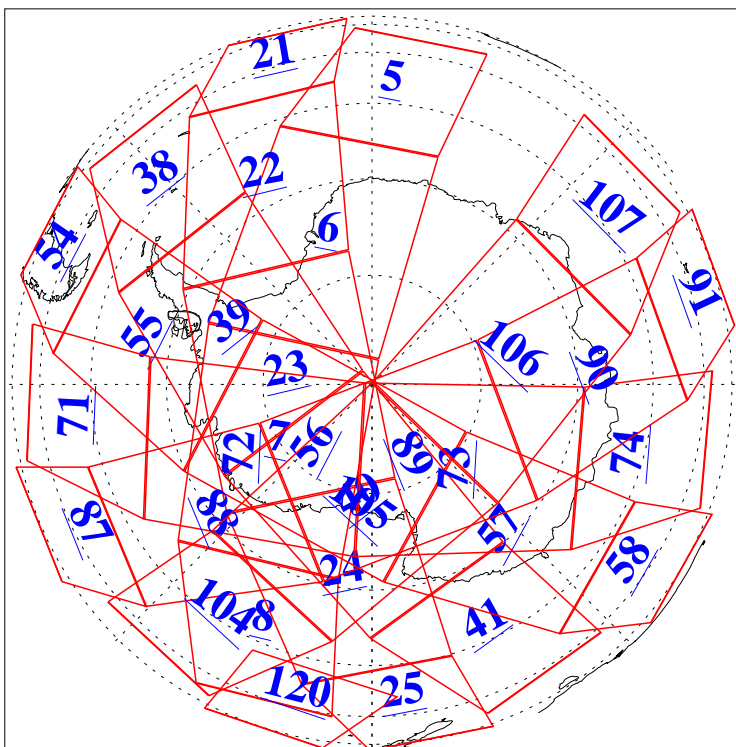

L1B Availability  
AMSU Granules: 240  
HSB Granules: 0  
AIRS Granules: 240

26 Mar 2004  
DoY 86  
Aqua Day 692  
Granules: 1 to 120

Granules: 121 to 240

Legend: AMSU Available, HSB Available, AIRS Available

L1B Availability  
AMSU Granules: 240  
HSB Granules: 0  
AIRS Granules: 240

26 Mar 2004  
DoY 86  
Aqua Day 692

Ascending Granules

Descending Granules

Legend: AMSU Available, HSB Available, AIRS Available

L1B Availability  
 AMSU Granules: 240  
 HSB Granules: 0  
 AIRS Granules: 240

26 Mar 2004  
 DoY 86  
 Aqua Day 692

Northern Hemisphere Granules

Southern Hemisphere Granules

Legend: AMSU Available, HSB Available, AIRS Available