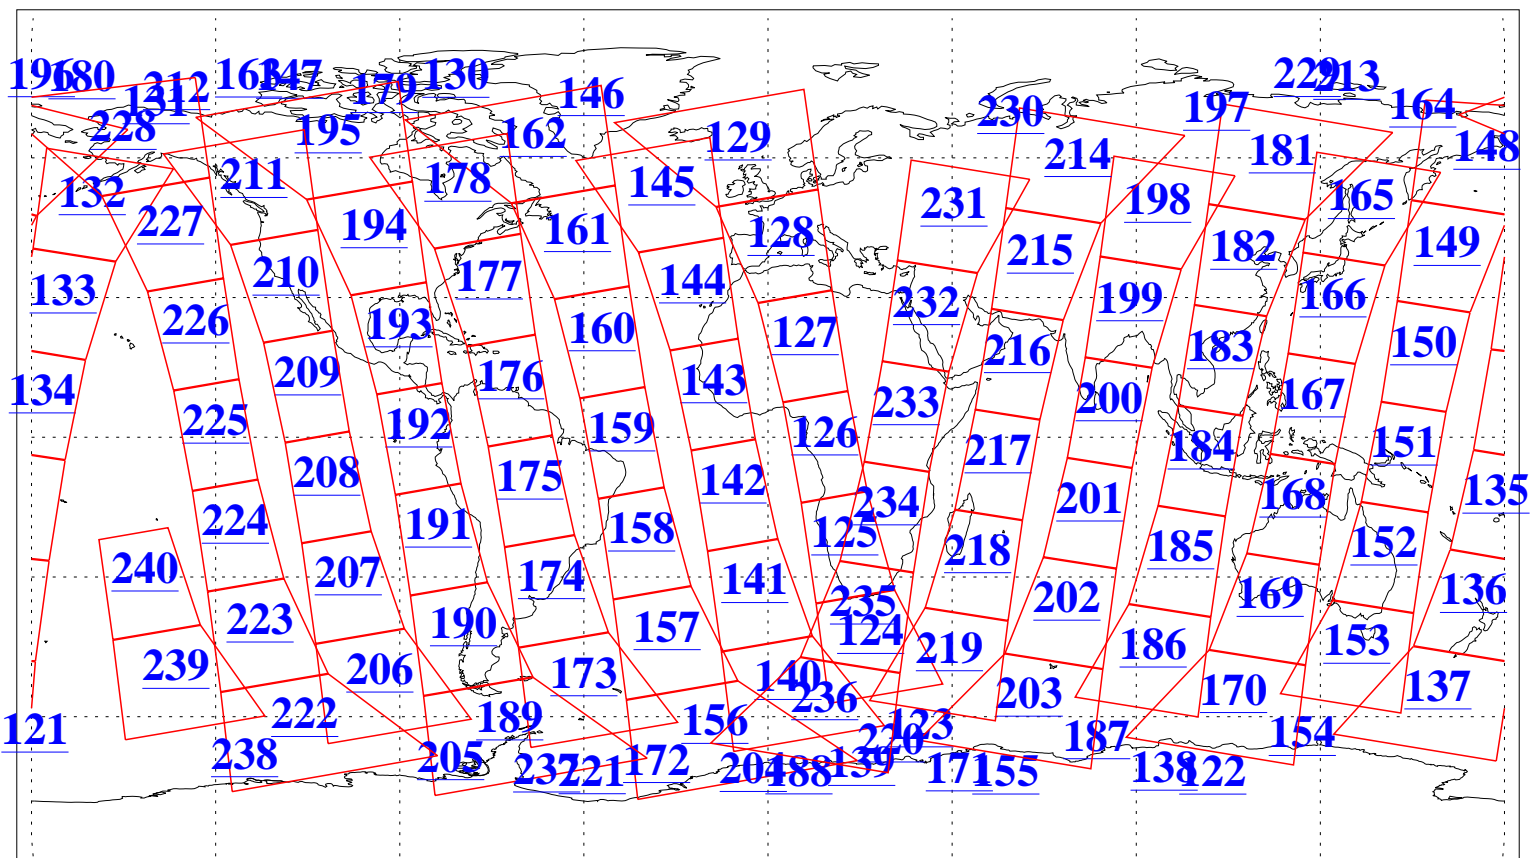

L1B Availability  
AMSU Granules: 240  
HSB Granules: 0  
AIRS Granules: 240

26 Mar 2004  
DoY 86  
Aqua Day 692  
Granules: 1 to 120

Granules: 121 to 240

Legend: AMSU Available, HSB Available, AIRS Available

L1B Availability  
AMSU Granules: 240  
HSB Granules: 0  
AIRS Granules: 240

26 Mar 2004  
DoY 86  
Aqua Day 692

Ascending Granules

Descending Granules

Legend: AMSU Available, HSB Available, AIRS Available

L1B Availability  
 AMSU Granules: 240  
 HSB Granules: 0  
 AIRS Granules: 240

26 Mar 2004  
 DoY 86  
 Aqua Day 692

Northern Hemisphere Granules

Southern Hemisphere Granules

Legend: AMSU Available, HSB Available, AIRS Available