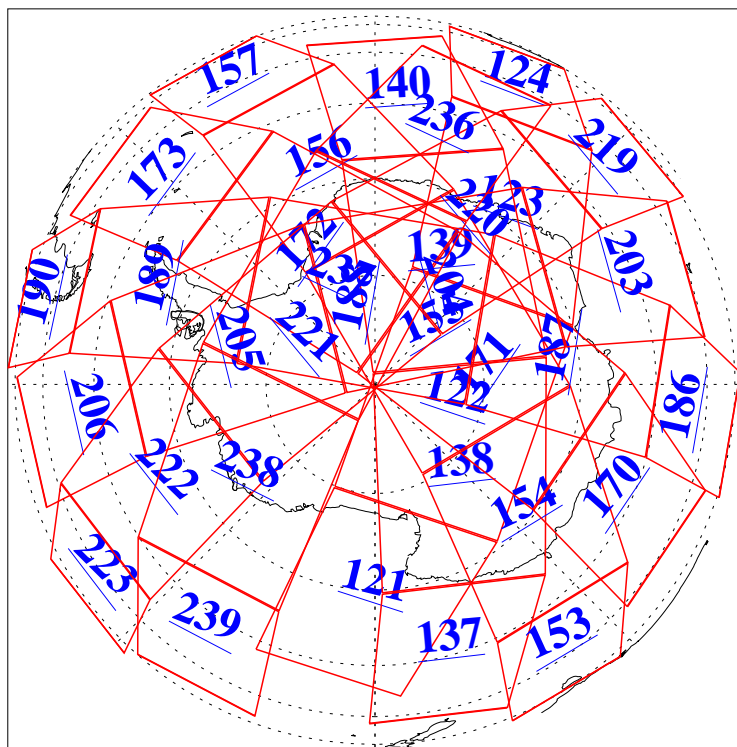

L1B Availability  
AMSU Granules: 240  
HSB Granules: 0  
AIRS Granules: 240

26 Mar 2004  
DoY 86  
Aqua Day 692  
Granules: 1 to 120

Granules: 121 to 240

Legend: AMSU Available, HSB Available, AIRS Available

L1B Availability  
AMSU Granules: 240  
HSB Granules: 0  
AIRS Granules: 240

26 Mar 2004  
DoY 86  
Aqua Day 692

Ascending Granules

Descending Granules

Legend: AMSU Available, HSB Available, AIRS Available

L1B Availability  
 AMSU Granules: 240  
 HSB Granules: 0  
 AIRS Granules: 240

26 Mar 2004  
 DoY 86  
 Aqua Day 692

Northern Hemisphere Granules

Southern Hemisphere Granules

Legend: AMSU Available, HSB Available, AIRS Available