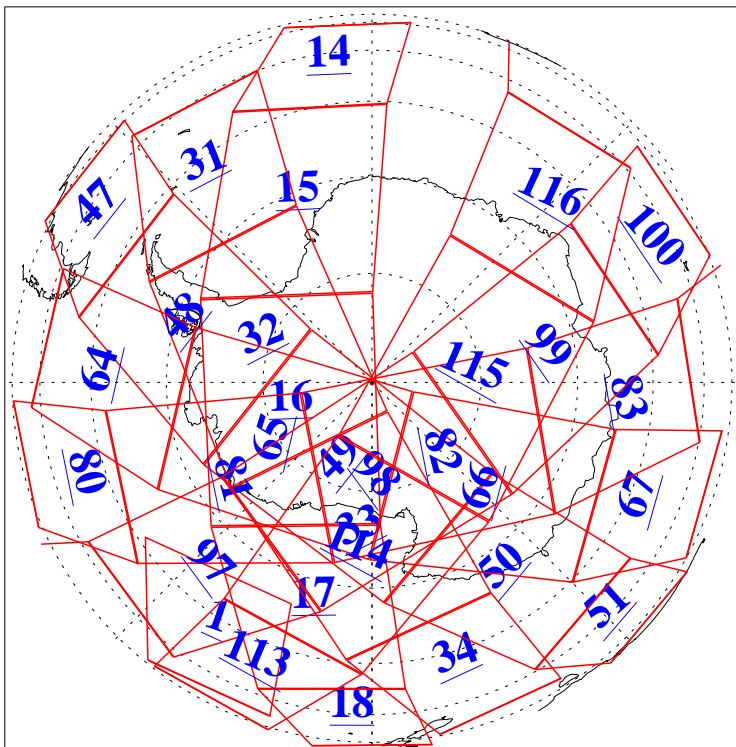

L1B Availability
AMSU Granules: 240
HSB Granules: 0
AIRS Granules: 240

25 Mar 2004
DoY 85
Aqua Day 691
Granules: 1 to 120

Granules: 121 to 240

Legend: AMSU Available, HSB Available, AIRS Available

L1B Availability
AMSU Granules: 240
HSB Granules: 0
AIRS Granules: 240

25 Mar 2004
DoY 85
Aqua Day 691

Ascending Granules

Descending Granules

Legend: AMSU Available, HSB Available, AIRS Available

L1B Availability
AMSU Granules: 240
HSB Granules: 0
AIRS Granules: 240

25 Mar 2004
DoY 85
Aqua Day 691

Northern Hemisphere Granules

Southern Hemisphere Granules

Legend: AMSU Available, HSB Available, AIRS Available