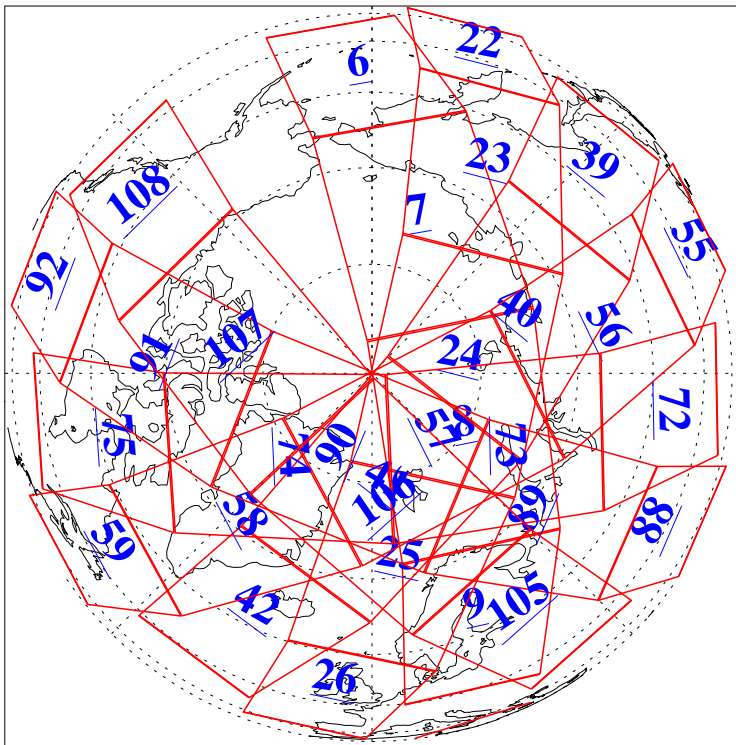

L1B Availability
AMSU Granules: 240
HSB Granules: 0
AIRS Granules: 240

25 Mar 2004
DoY 85
Aqua Day 691
Granules: 1 to 120

Granules: 121 to 240

Legend: AMSU Available, HSB Available, AIRS Available

L1B Availability
AMSU Granules: 240
HSB Granules: 0
AIRS Granules: 240

25 Mar 2004
DoY 85
Aqua Day 691

Ascending Granules

Descending Granules

Legend: AMSU Available, HSB Available, AIRS Available

L1B Availability
AMSU Granules: 240
HSB Granules: 0
AIRS Granules: 240

25 Mar 2004
DoY 85
Aqua Day 691

Northern Hemisphere Granules

Southern Hemisphere Granules

Legend: AMSU Available, HSB Available, AIRS Available