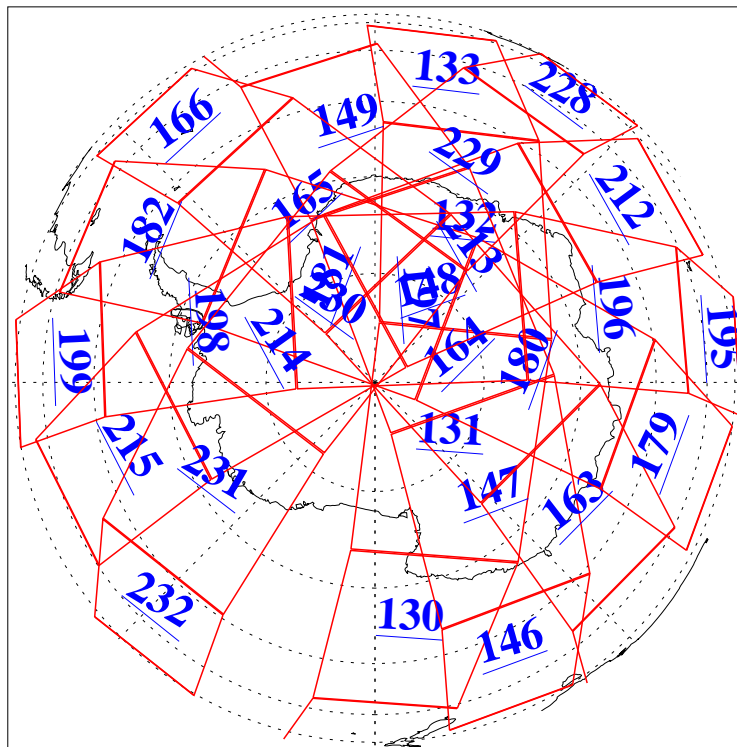

25 Mar 2004
DoY 85
Aqua Day 691

Ascending Granules

Descending Granules

Legend: AMSU Available, HSB Available, AIRS Available

L1B Availability
AMSU Granules: 240
HSB Granules: 0
AIRS Granules: 240

25 Mar 2004
DoY 85
Aqua Day 691

Northern Hemisphere Granules

Southern Hemisphere Granules

Legend: AMSU Available, HSB Available, AIRS Available