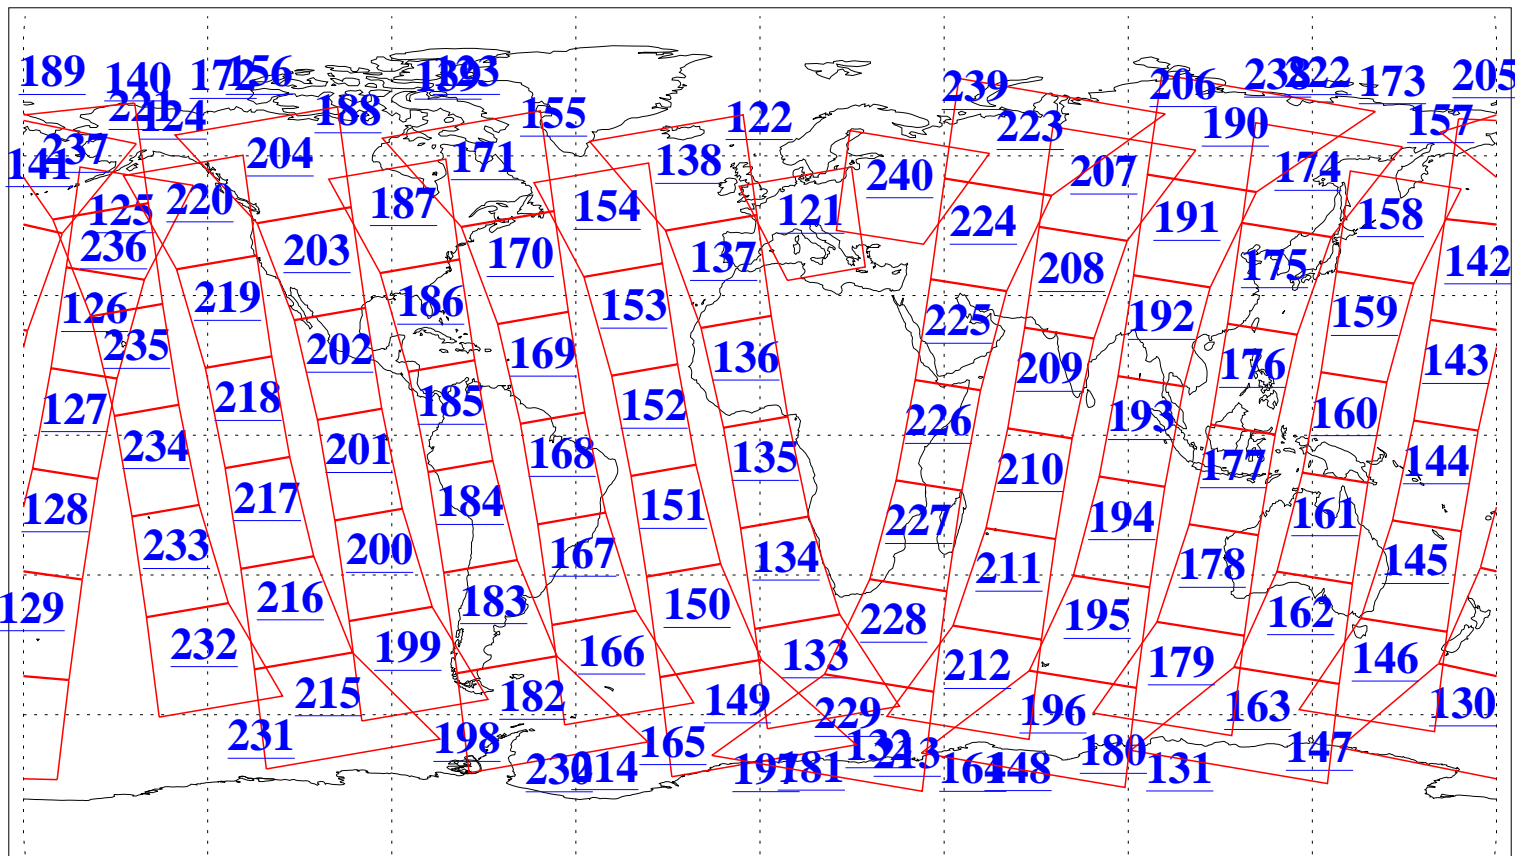

L1B Availability
AMSU Granules: 240
HSB Granules: 0
AIRS Granules: 240

25 Mar 2004
DoY 85
Aqua Day 691
Granules: 1 to 120

Granules: 121 to 240

Legend: AMSU Available, HSB Available, AIRS Available

L1B Availability
AMSU Granules: 240
HSB Granules: 0
AIRS Granules: 240

25 Mar 2004
DoY 85
Aqua Day 691

Ascending Granules

Descending Granules

Legend: AMSU Available, HSB Available, AIRS Available

L1B Availability
AMSU Granules: 240
HSB Granules: 0
AIRS Granules: 240

25 Mar 2004
DoY 85
Aqua Day 691

Northern Hemisphere Granules

Southern Hemisphere Granules

Legend: AMSU Available, HSB Available, AIRS Available