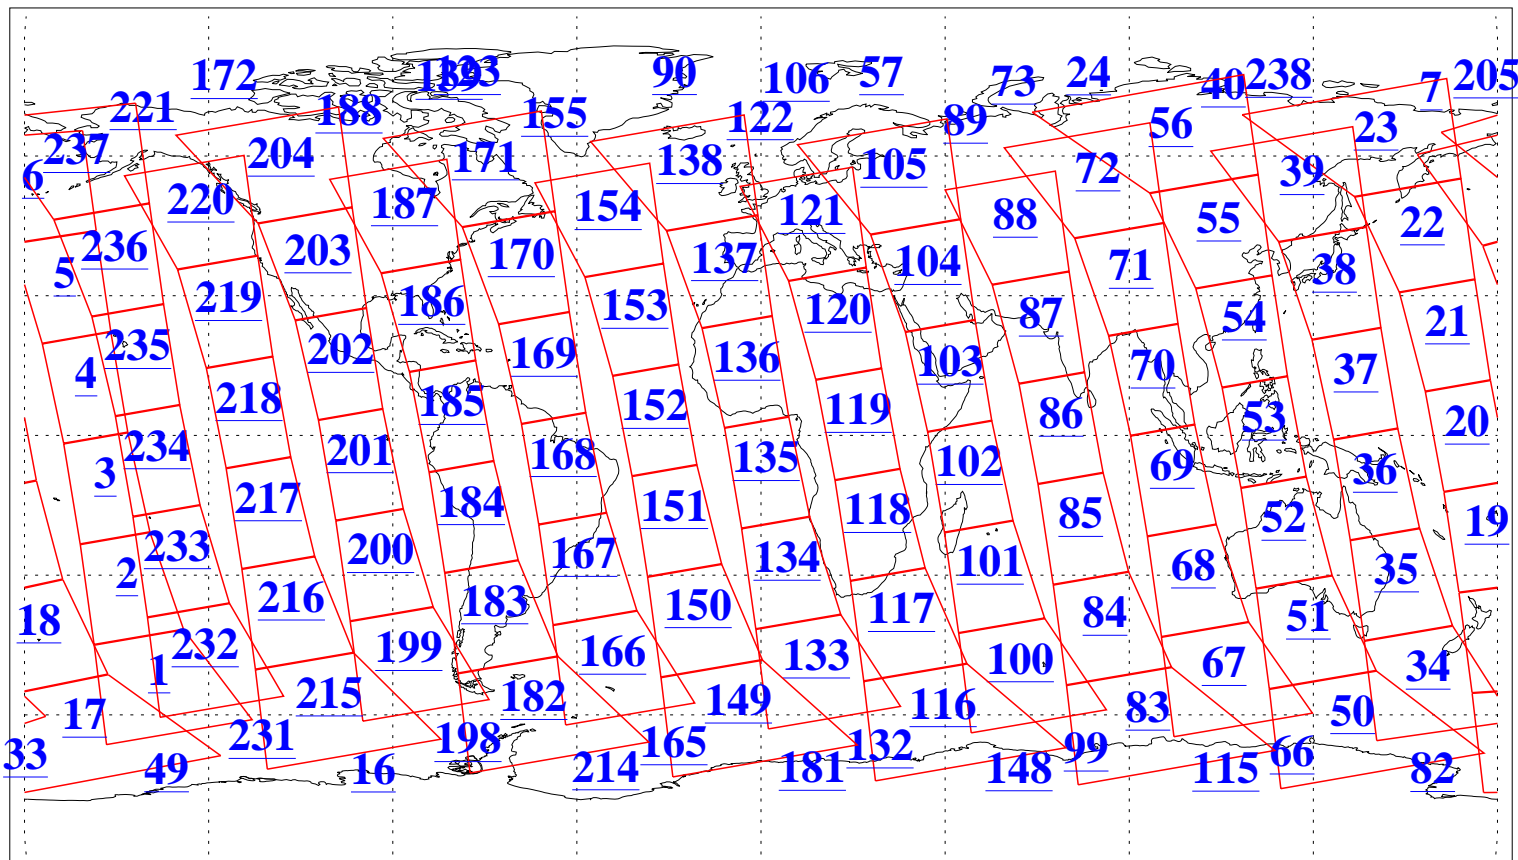

L1B Availability
AMSU Granules: 240
HSB Granules: 0
AIRS Granules: 240

25 Mar 2004
DoY 85
Aqua Day 691
Granules: 1 to 120

Granules: 121 to 240

Legend: AMSU Available, HSB Available, AIRS Available

L1B Availability
AMSU Granules: 240
HSB Granules: 0
AIRS Granules: 240

25 Mar 2004
DoY 85
Aqua Day 691

Ascending Granules

Descending Granules

Legend: AMSU Available, HSB Available, AIRS Available

L1B Availability
AMSU Granules: 240
HSB Granules: 0
AIRS Granules: 240

25 Mar 2004
DoY 85
Aqua Day 691

Northern Hemisphere Granules

Southern Hemisphere Granules

Legend: AMSU Available, HSB Available, AIRS Available