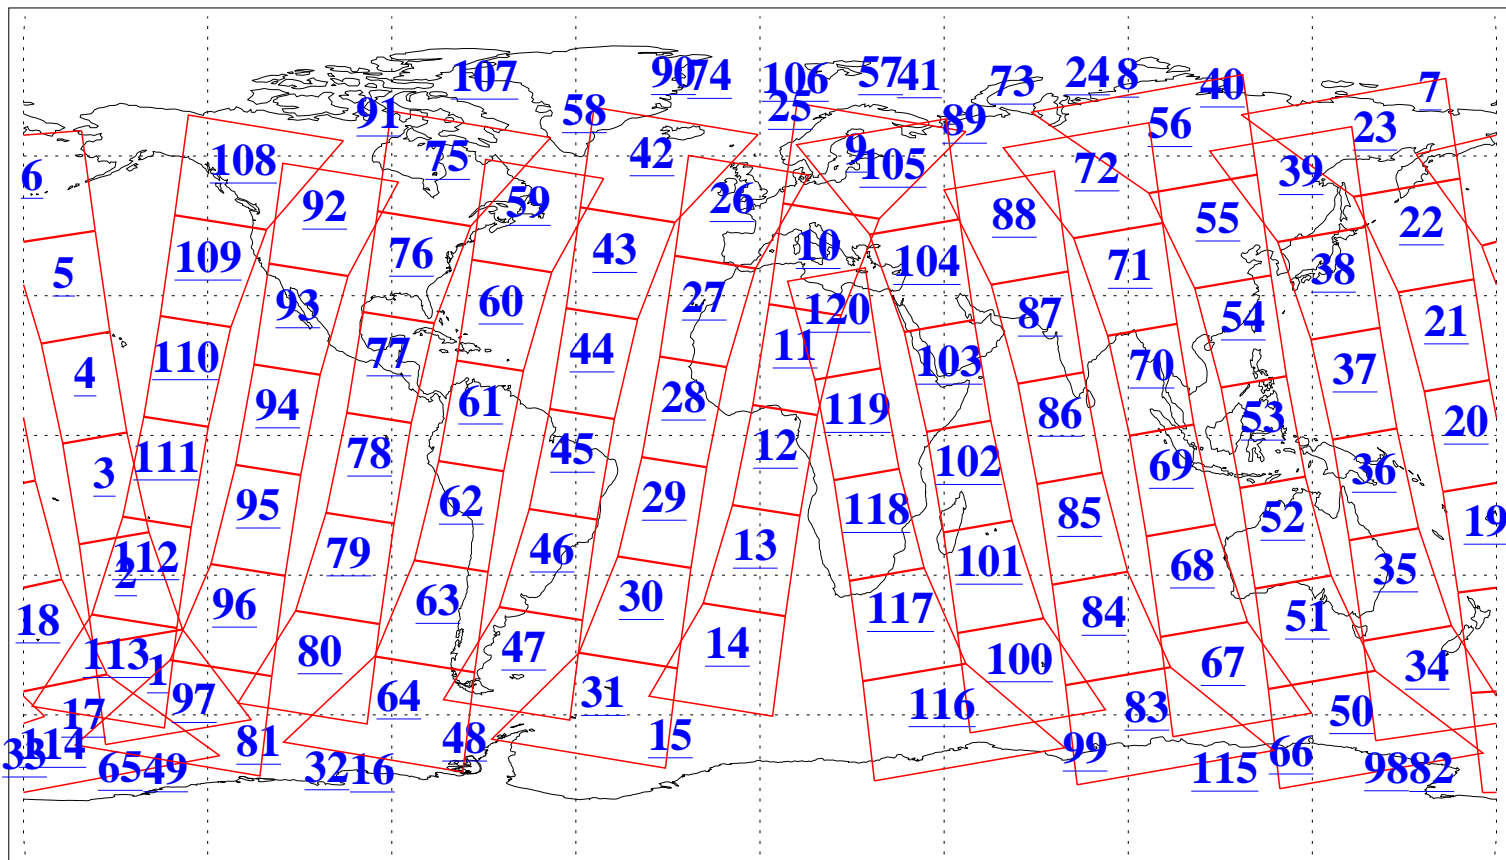

L1B Availability
AMSU Granules: 240
HSB Granules: 0
AIRS Granules: 240

25 Mar 2004
DoY 85
Aqua Day 691
Granules: 1 to 120

Granules: 121 to 240

Legend: AMSU Available, HSB Available, AIRS Available

L1B Availability
AMSU Granules: 240
HSB Granules: 0
AIRS Granules: 240

25 Mar 2004
DoY 85
Aqua Day 691

Ascending Granules

Descending Granules

Legend: AMSU Available, HSB Available, AIRS Available

L1B Availability
AMSU Granules: 240
HSB Granules: 0
AIRS Granules: 240

25 Mar 2004
DoY 85
Aqua Day 691

Northern Hemisphere Granules

Southern Hemisphere Granules

Legend: AMSU Available, HSB Available, AIRS Available