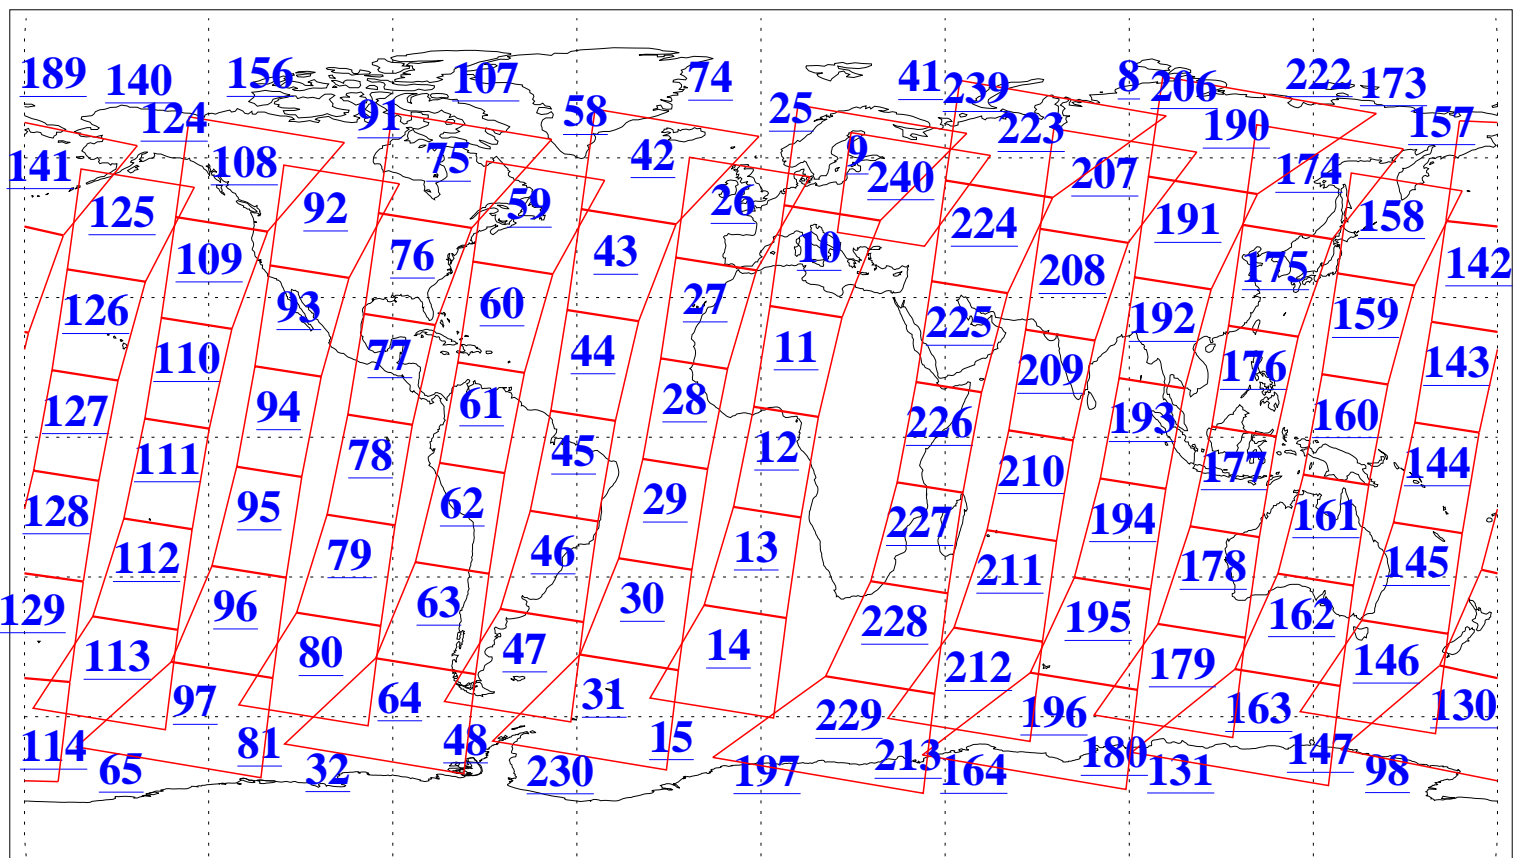

L1B Availability
AMSU Granules: 240
HSB Granules: 0
AIRS Granules: 240

25 Mar 2004
DoY 85
Aqua Day 691
Granules: 1 to 120

Granules: 121 to 240

Legend: AMSU Available, HSB Available, AIRS Available

L1B Availability
AMSU Granules: 240
HSB Granules: 0
AIRS Granules: 240

25 Mar 2004
DoY 85
Aqua Day 691

Ascending Granules

Descending Granules

Legend: AMSU Available, HSB Available, AIRS Available

L1B Availability
AMSU Granules: 240
HSB Granules: 0
AIRS Granules: 240

25 Mar 2004
DoY 85
Aqua Day 691

Northern Hemisphere Granules

Southern Hemisphere Granules

Legend: AMSU Available, HSB Available, AIRS Available