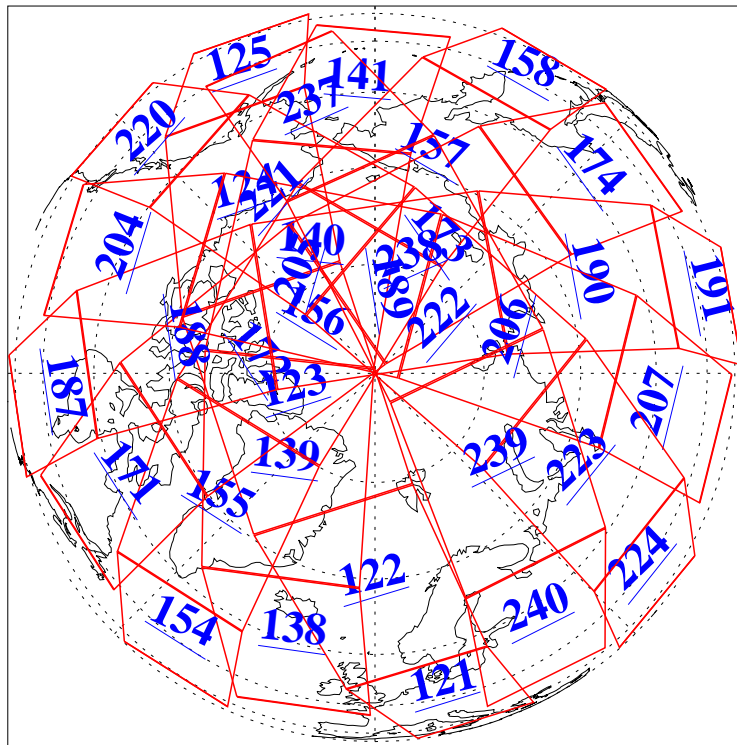

L1B Availability
AMSU Granules: 240
HSB Granules: 0
AIRS Granules: 240

25 Mar 2004
DoY 85
Aqua Day 691
Granules: 1 to 120

Granules: 121 to 240

Legend: AMSU Available, HSB Available, AIRS Available

L1B Availability
AMSU Granules: 240
HSB Granules: 0
AIRS Granules: 240

25 Mar 2004
DoY 85
Aqua Day 691

Ascending Granules

Descending Granules

Legend: AMSU Available, HSB Available, AIRS Available

L1B Availability
AMSU Granules: 240
HSB Granules: 0
AIRS Granules: 240

25 Mar 2004
DoY 85
Aqua Day 691

Northern Hemisphere Granules

Southern Hemisphere Granules

Legend: AMSU Available, HSB Available, AIRS Available