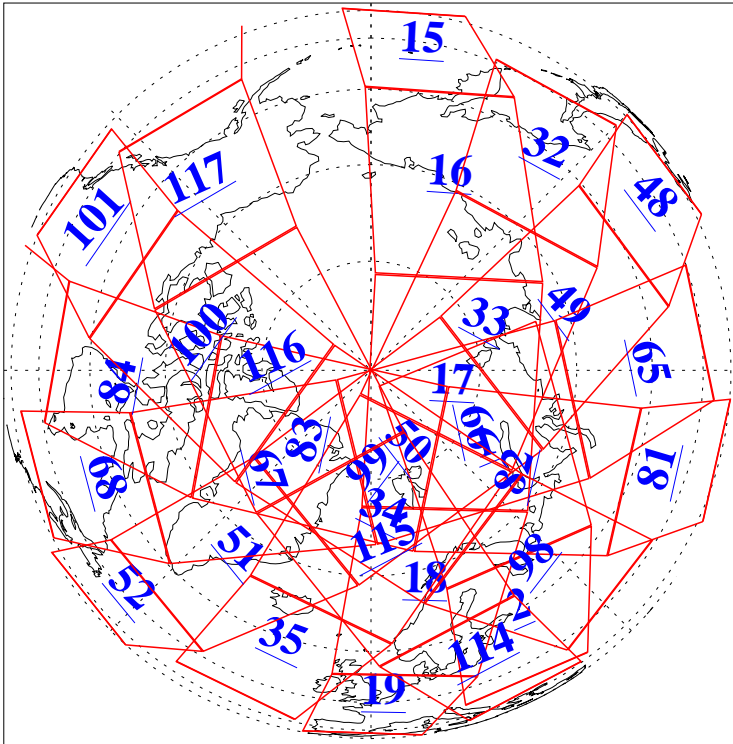

L1B Availability
AMSU Granules: 240
HSB Granules: 0
AIRS Granules: 240

24 Mar 2004
DoY 84
Aqua Day 690
Granules: 1 to 120

Granules: 121 to 240

Legend: AMSU Available, HSB Available, AIRS Available

L1B Availability
AMSU Granules: 240
HSB Granules: 0
AIRS Granules: 240

24 Mar 2004
DoY 84
Aqua Day 690

Ascending Granules

Descending Granules

Legend: AMSU Available, HSB Available, AIRS Available

L1B Availability
 AMSU Granules: 240
 HSB Granules: 0
 AIRS Granules: 240

24 Mar 2004
 DoY 84
 Aqua Day 690

Northern Hemisphere Granules

Southern Hemisphere Granules

Legend: AMSU Available, HSB Available, AIRS Available