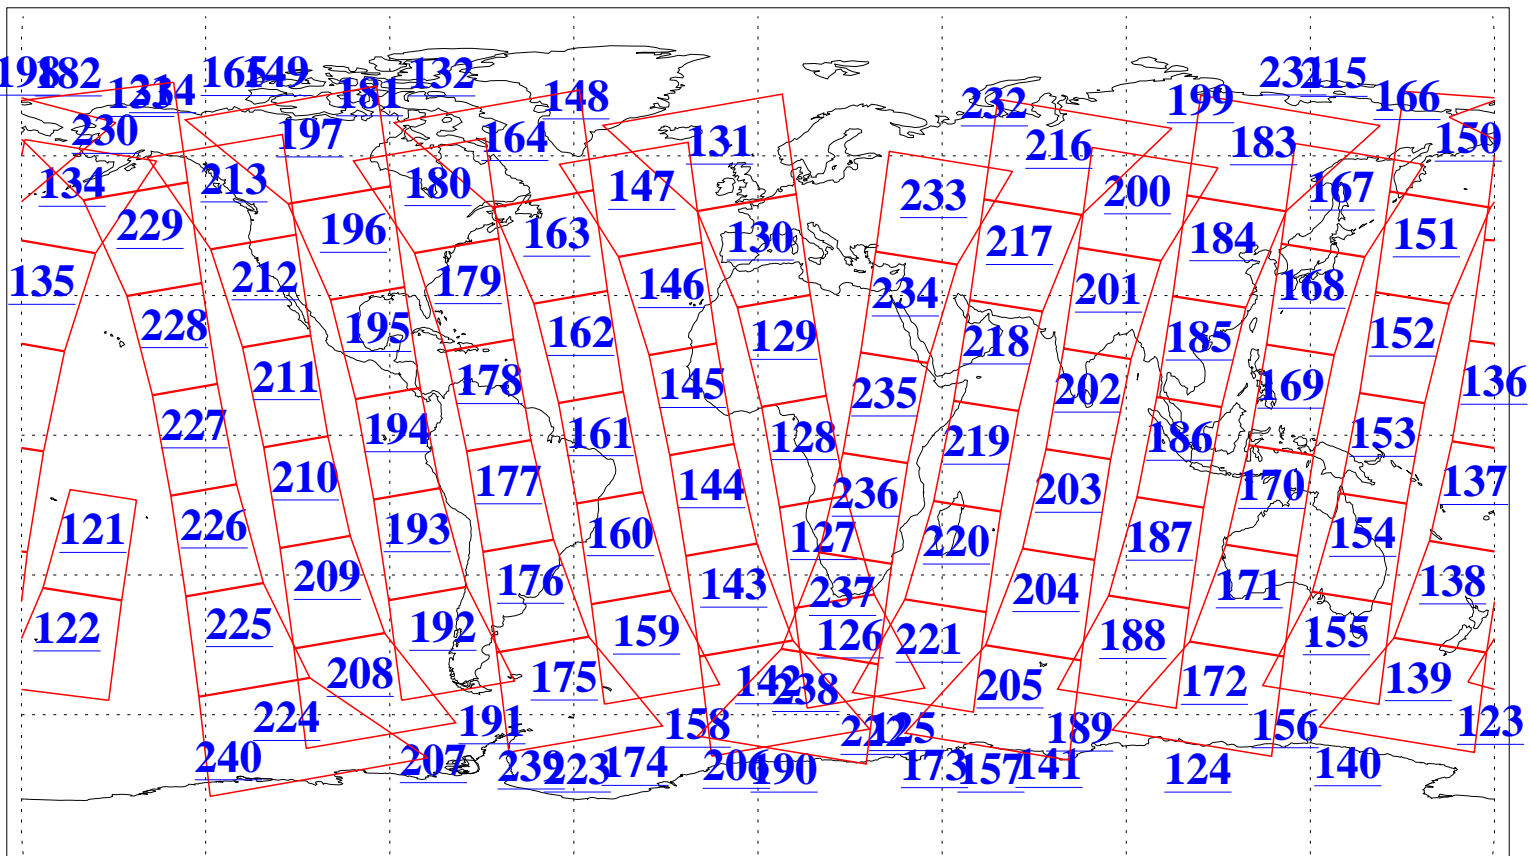

L1B Availability
AMSU Granules: 240
HSB Granules: 0
AIRS Granules: 240

24 Mar 2004
DoY 84
Aqua Day 690
Granules: 1 to 120

Granules: 121 to 240

Legend: AMSU Available, HSB Available, AIRS Available

L1B Availability
AMSU Granules: 240
HSB Granules: 0
AIRS Granules: 240

24 Mar 2004
DoY 84
Aqua Day 690

Ascending Granules

Descending Granules

Legend: AMSU Available, HSB Available, AIRS Available

L1B Availability
 AMSU Granules: 240
 HSB Granules: 0
 AIRS Granules: 240

24 Mar 2004
 DoY 84
 Aqua Day 690