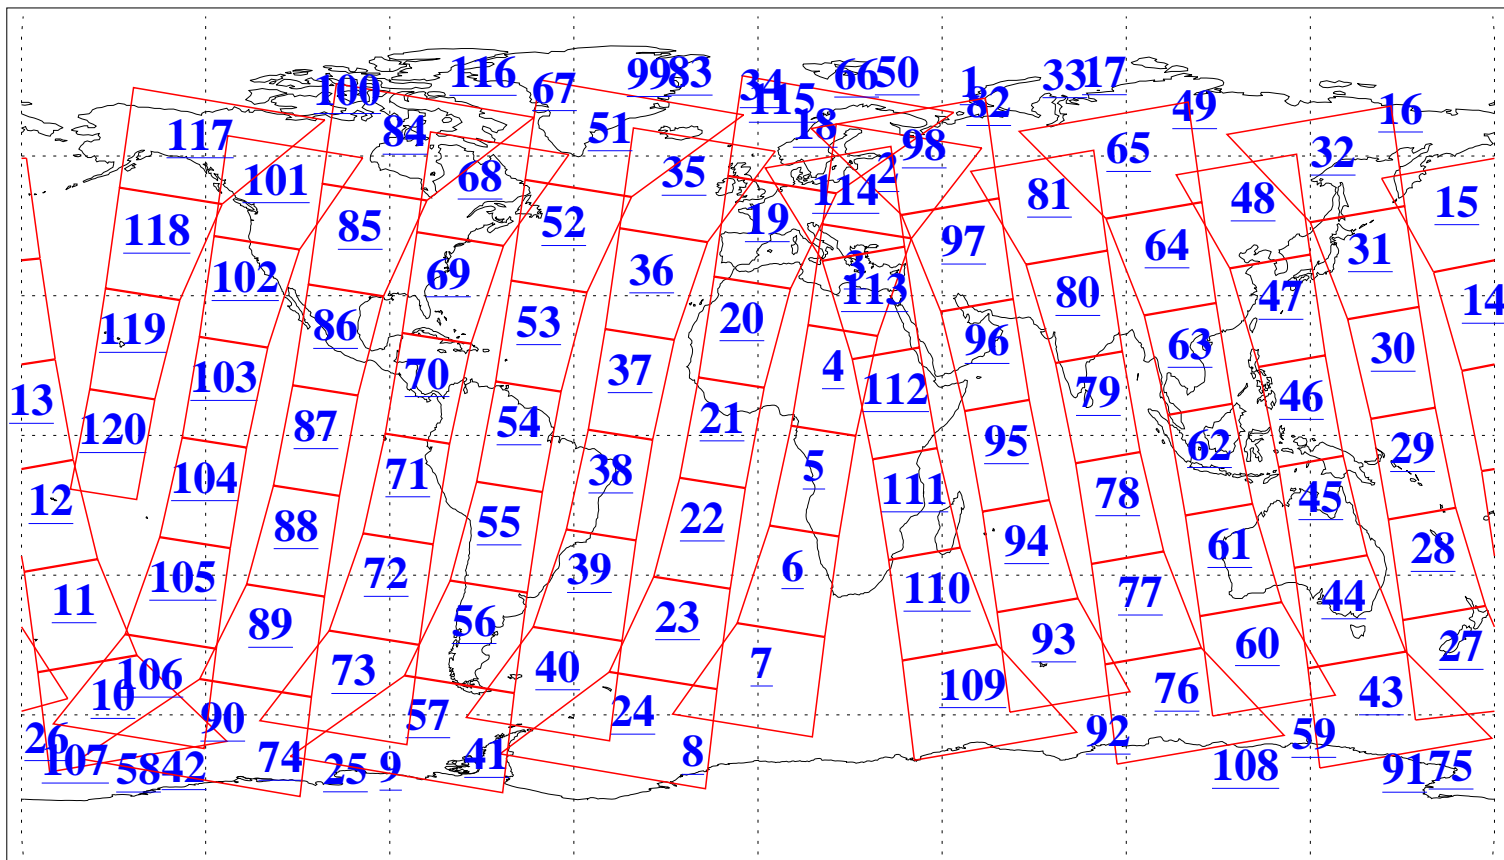

L1B Availability
AMSU Granules: 240
HSB Granules: 0
AIRS Granules: 240

24 Mar 2004
DoY 84
Aqua Day 690
Granules: 1 to 120

Granules: 121 to 240

Legend: AMSU Available, HSB Available, AIRS Available

L1B Availability
AMSU Granules: 240
HSB Granules: 0
AIRS Granules: 240

24 Mar 2004
DoY 84
Aqua Day 690

Ascending Granules

Descending Granules

Legend: AMSU Available, HSB Available, AIRS Available

L1B Availability
 AMSU Granules: 240
 HSB Granules: 0
 AIRS Granules: 240

24 Mar 2004
 DoY 84
 Aqua Day 690

Northern Hemisphere Granules

Southern Hemisphere Granules

Legend: AMSU Available, HSB Available, AIRS Available