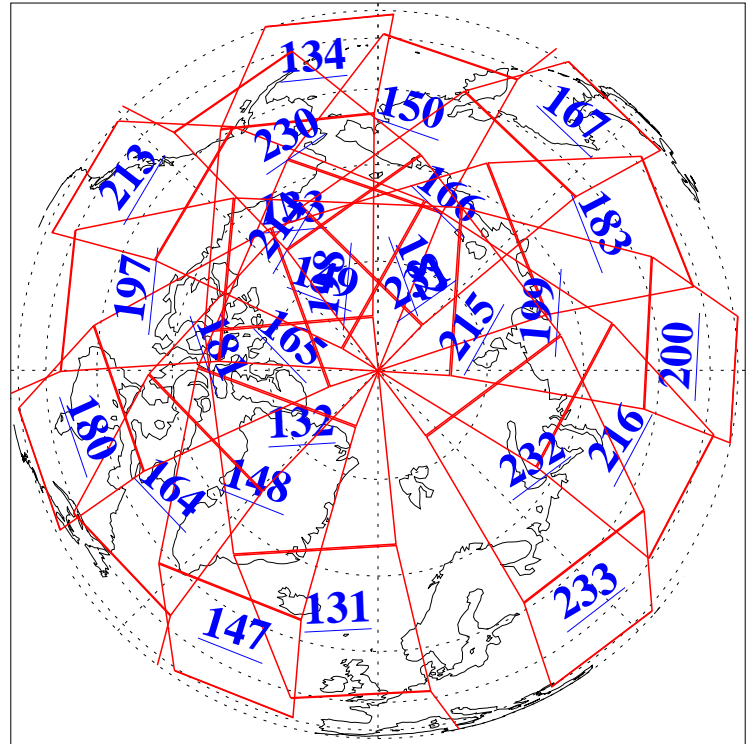

L1B Availability
AMSU Granules: 240
HSB Granules: 0
AIRS Granules: 240

24 Mar 2004
DoY 84
Aqua Day 690
Granules: 1 to 120

Granules: 121 to 240

Legend: AMSU Available, HSB Available, AIRS Available

L1B Availability
AMSU Granules: 240
HSB Granules: 0
AIRS Granules: 240

24 Mar 2004
DoY 84
Aqua Day 690

Ascending Granules

Descending Granules

Legend: AMSU Available, HSB Available, AIRS Available

L1B Availability
 AMSU Granules: 240
 HSB Granules: 0
 AIRS Granules: 240

24 Mar 2004
 DoY 84
 Aqua Day 690

Northern Hemisphere Granules

Southern Hemisphere Granules

Legend: AMSU Available, HSB Available, AIRS Available