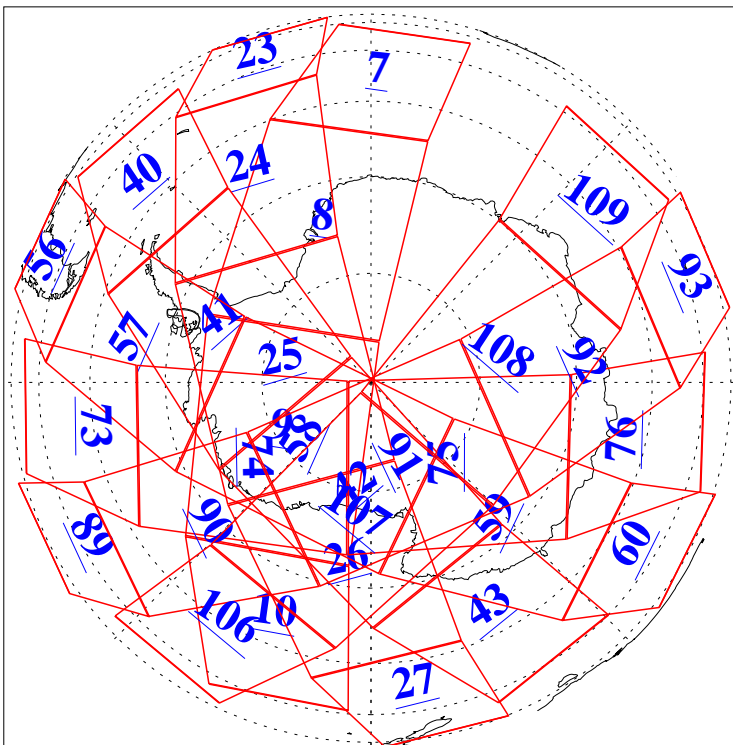

L1B Availability
AMSU Granules: 240
HSB Granules: 0
AIRS Granules: 240

24 Mar 2004
DoY 84
Aqua Day 690
Granules: 1 to 120

Granules: 121 to 240

Legend: AMSU Available, HSB Available, AIRS Available

L1B Availability
AMSU Granules: 240
HSB Granules: 0
AIRS Granules: 240

24 Mar 2004
DoY 84
Aqua Day 690

Ascending Granules

Descending Granules

Legend: AMSU Available, HSB Available, AIRS Available

L1B Availability
 AMSU Granules: 240
 HSB Granules: 0
 AIRS Granules: 240

24 Mar 2004
 DoY 84
 Aqua Day 690

Northern Hemisphere Granules

Southern Hemisphere Granules

Legend: AMSU Available, HSB Available, AIRS Available