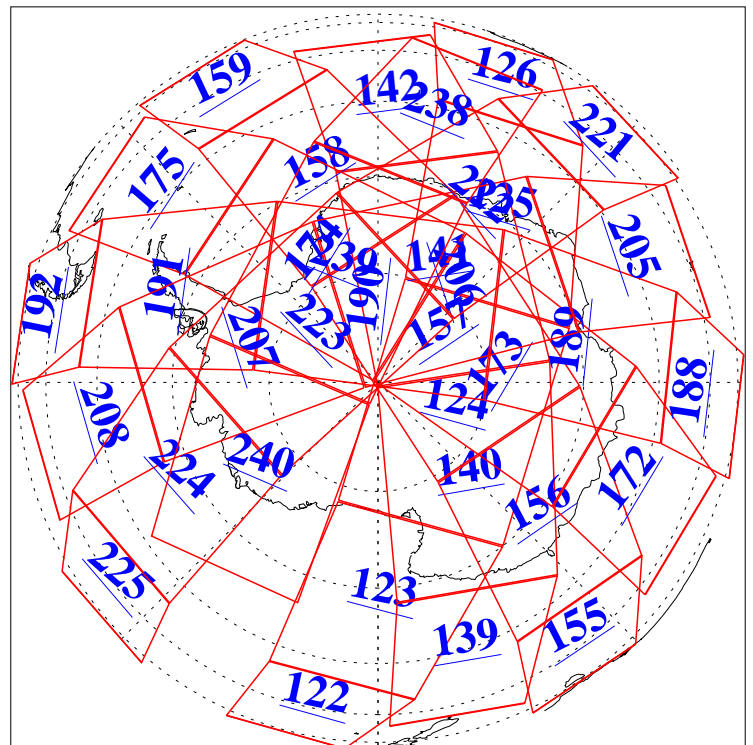

L1B Availability
AMSU Granules: 240
HSB Granules: 0
AIRS Granules: 240

24 Mar 2004
DoY 84
Aqua Day 690
Granules: 1 to 120

Granules: 121 to 240

Legend: AMSU Available, HSB Available, AIRS Available

L1B Availability
AMSU Granules: 240
HSB Granules: 0
AIRS Granules: 240

24 Mar 2004
DoY 84
Aqua Day 690

Ascending Granules

Descending Granules

Legend: AMSU Available, HSB Available, AIRS Available

L1B Availability
 AMSU Granules: 240
 HSB Granules: 0
 AIRS Granules: 240

24 Mar 2004
 DoY 84
 Aqua Day 690

Northern Hemisphere Granules

Southern Hemisphere Granules

Legend: AMSU Available, HSB Available, AIRS Available