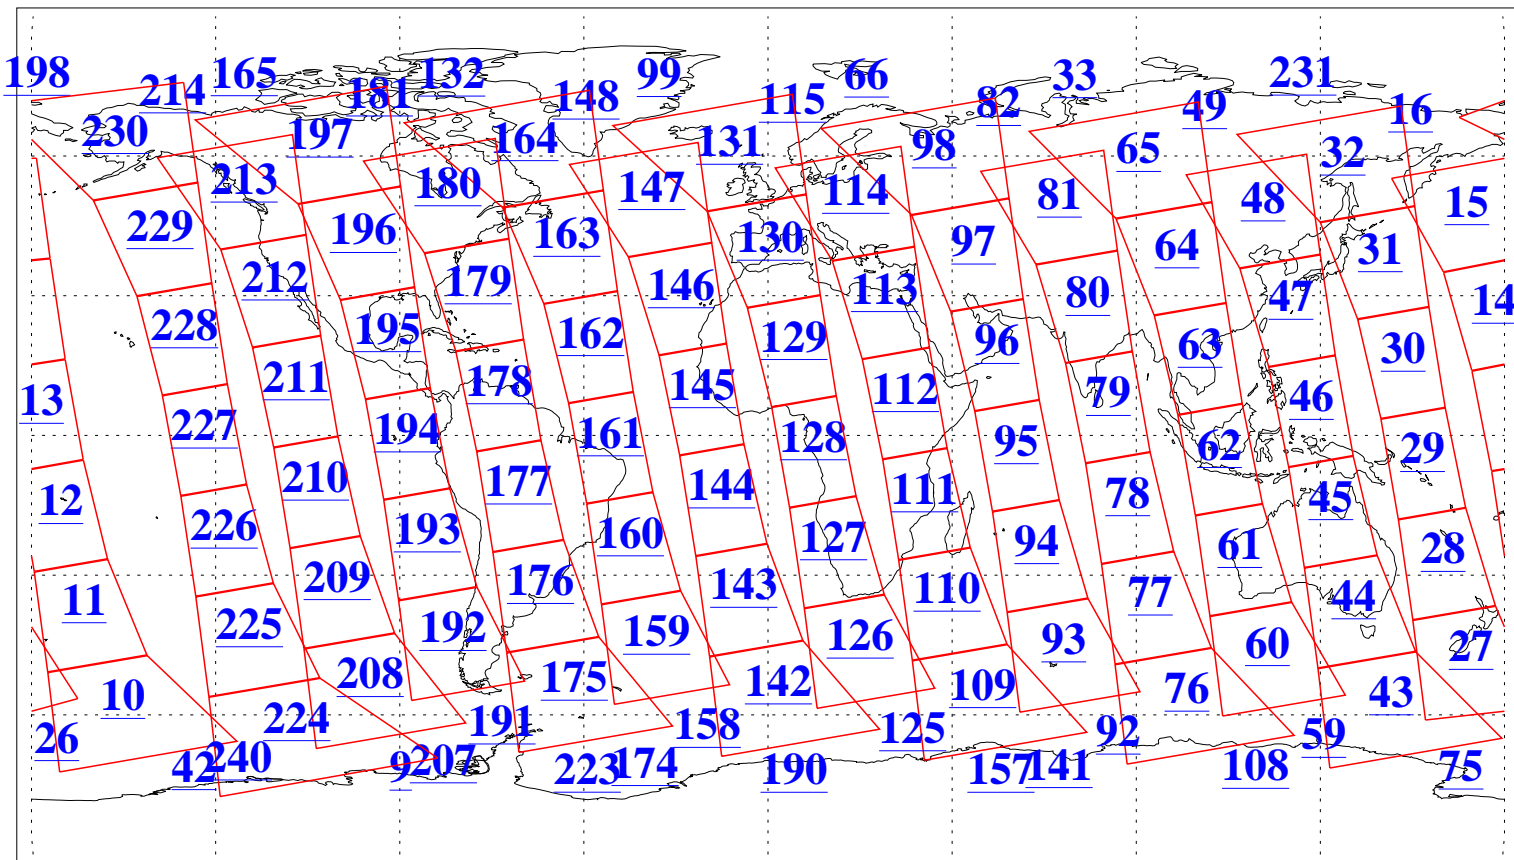

L1B Availability
AMSU Granules: 240
HSB Granules: 0
AIRS Granules: 240

24 Mar 2004
DoY 84
Aqua Day 690
Granules: 1 to 120

Granules: 121 to 240

Legend: AMSU Available, HSB Available, AIRS Available

L1B Availability
AMSU Granules: 240
HSB Granules: 0
AIRS Granules: 240

24 Mar 2004
DoY 84
Aqua Day 690

Ascending Granules

Descending Granules

Legend: AMSU Available, HSB Available, AIRS Available

L1B Availability
 AMSU Granules: 240
 HSB Granules: 0
 AIRS Granules: 240

24 Mar 2004
 DoY 84
 Aqua Day 690

Northern Hemisphere Granules

Southern Hemisphere Granules

Legend: AMSU Available, HSB Available, AIRS Available