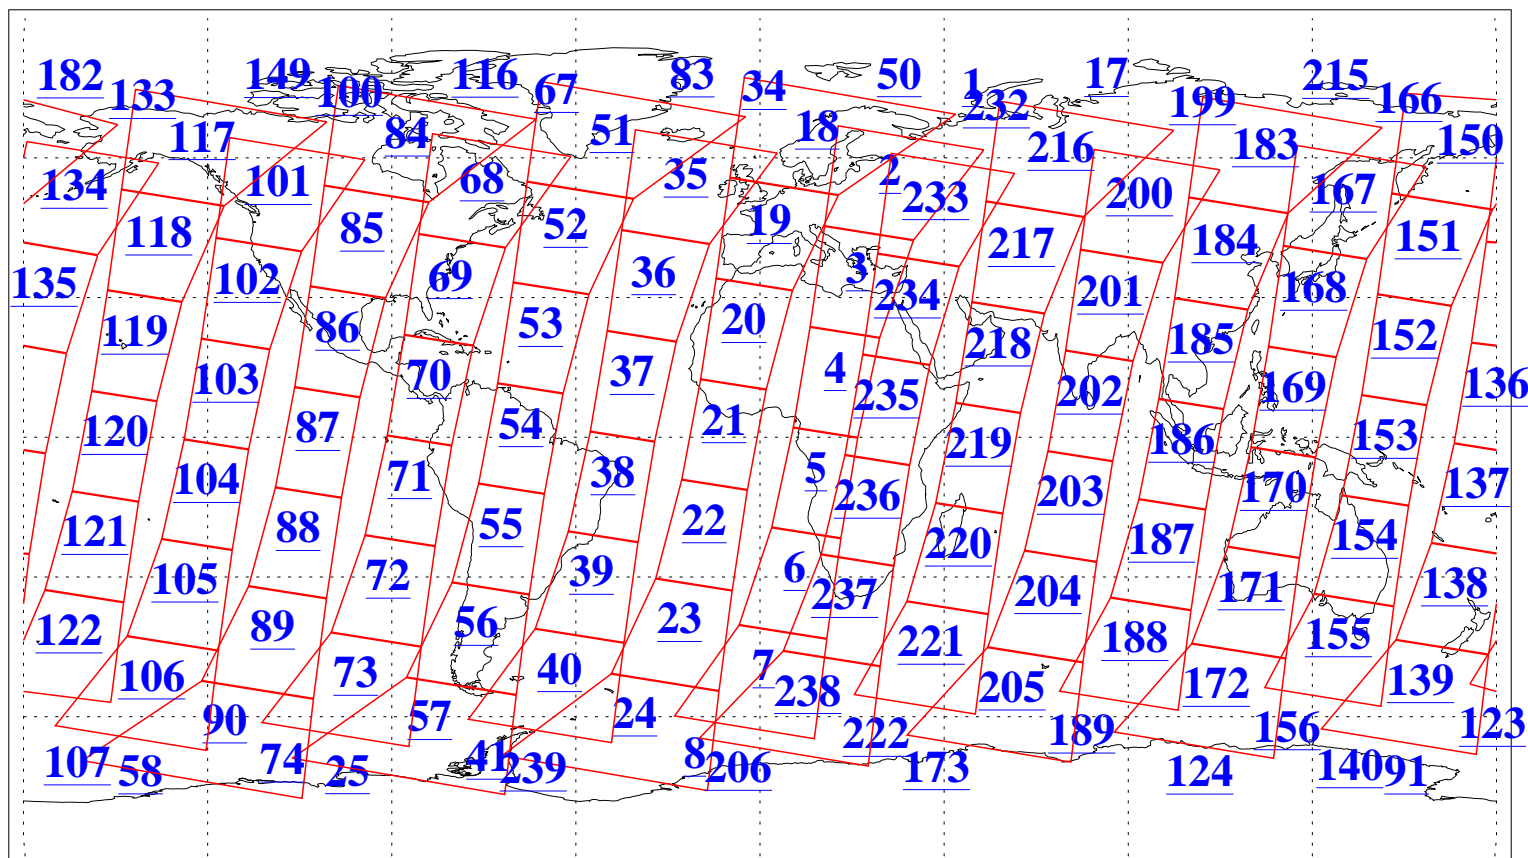

L1B Availability
AMSU Granules: 240
HSB Granules: 0
AIRS Granules: 240

24 Mar 2004
DoY 84
Aqua Day 690
Granules: 1 to 120

Granules: 121 to 240

Legend: AMSU Available, HSB Available, AIRS Available

L1B Availability
AMSU Granules: 240
HSB Granules: 0
AIRS Granules: 240

24 Mar 2004
DoY 84
Aqua Day 690

Ascending Granules

Descending Granules

Legend: AMSU Available, HSB Available, AIRS Available

L1B Availability
 AMSU Granules: 240
 HSB Granules: 0
 AIRS Granules: 240

24 Mar 2004
 DoY 84
 Aqua Day 690

Northern Hemisphere Granules

Southern Hemisphere Granules

Legend: AMSU Available, HSB Available, AIRS Available