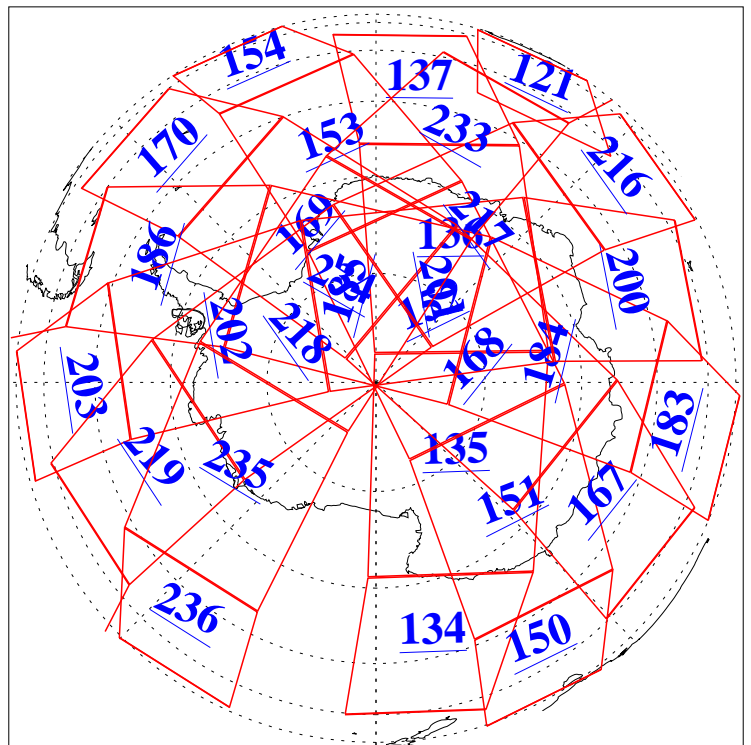

L1B Availability
AMSU Granules: 240
HSB Granules: 0
AIRS Granules: 240

21 Mar 2004
DoY 81
Aqua Day 687
Granules: 1 to 120

Granules: 121 to 240

Legend: AMSU Available, HSB Available, AIRS Available

L1B Availability
AMSU Granules: 240
HSB Granules: 0
AIRS Granules: 240

21 Mar 2004
DoY 81
Aqua Day 687

Ascending Granules

Descending Granules

Legend: AMSU Available, HSB Available, AIRS Available

L1B Availability
 AMSU Granules: 240
 HSB Granules: 0
 AIRS Granules: 240

21 Mar 2004
 DoY 81
 Aqua Day 687

Northern Hemisphere Granules

Southern Hemisphere Granules

Legend: AMSU Available, HSB Available, AIRS Available