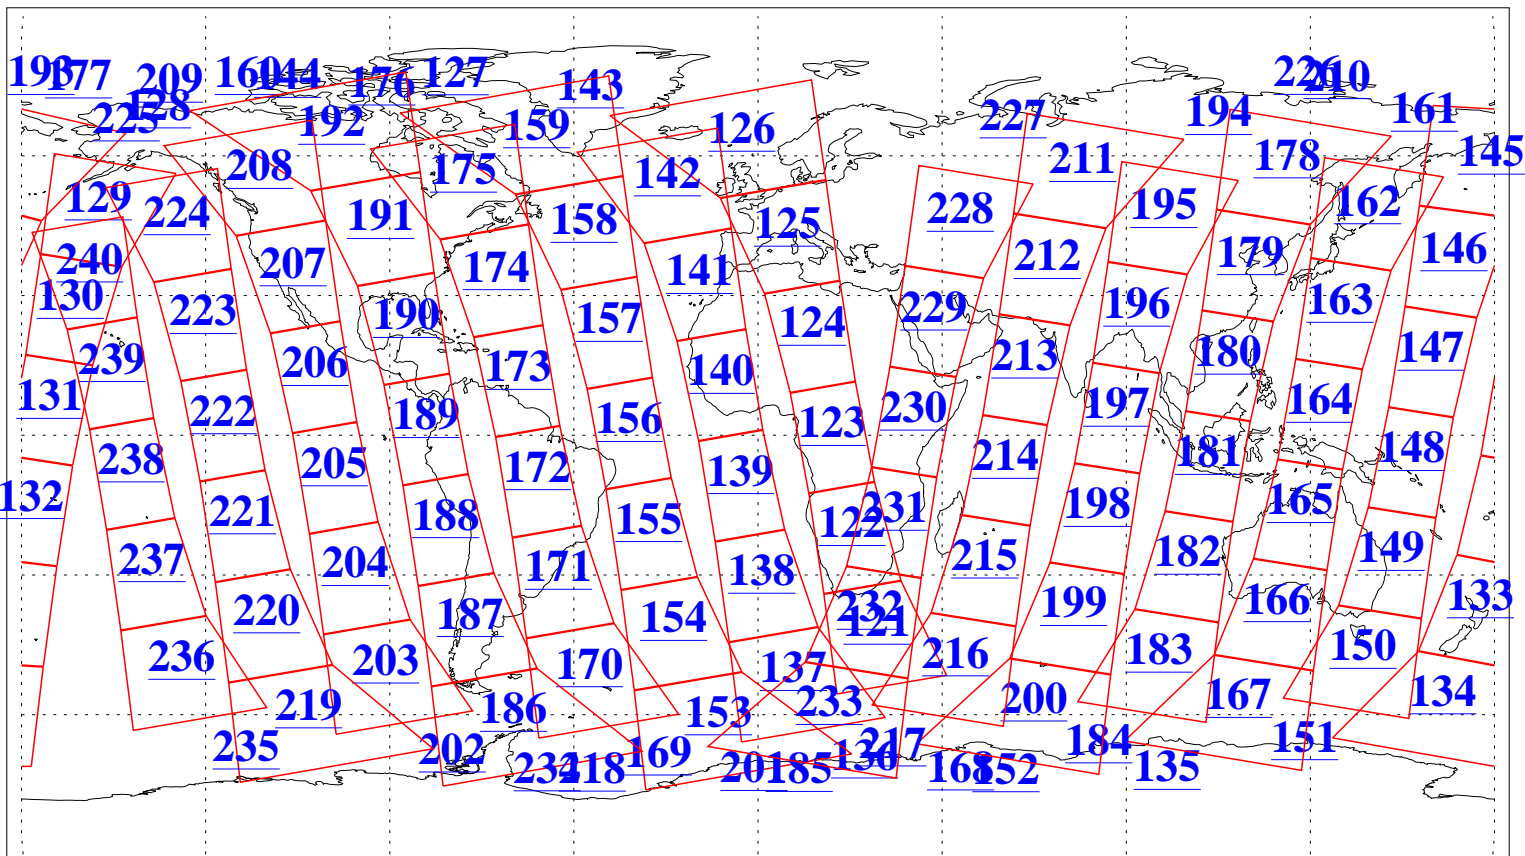

L1B Availability
AMSU Granules: 240
HSB Granules: 0
AIRS Granules: 240

21 Mar 2004
DoY 81
Aqua Day 687
Granules: 1 to 120

Granules: 121 to 240

Legend: AMSU Available, HSB Available, AIRS Available

L1B Availability
AMSU Granules: 240
HSB Granules: 0
AIRS Granules: 240

21 Mar 2004
DoY 81
Aqua Day 687

Ascending Granules

Descending Granules

Legend: AMSU Available, HSB Available, AIRS Available

L1B Availability
 AMSU Granules: 240
 HSB Granules: 0
 AIRS Granules: 240

21 Mar 2004
 DoY 81
 Aqua Day 687