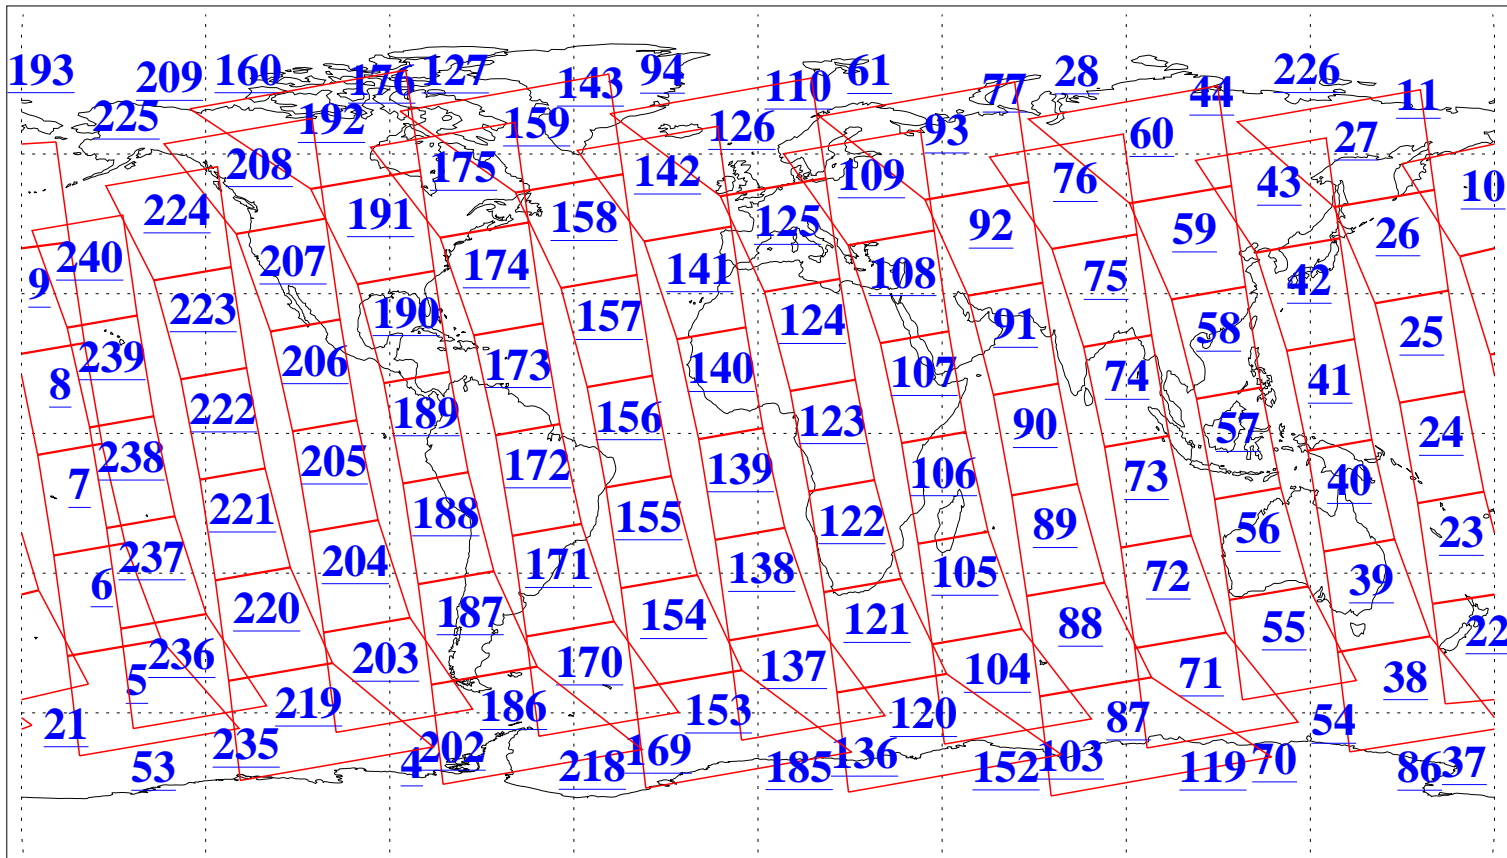

L1B Availability
AMSU Granules: 240
HSB Granules: 0
AIRS Granules: 240

21 Mar 2004
DoY 81
Aqua Day 687
Granules: 1 to 120

Granules: 121 to 240

Legend: AMSU Available, HSB Available, AIRS Available

L1B Availability
AMSU Granules: 240
HSB Granules: 0
AIRS Granules: 240

21 Mar 2004
DoY 81
Aqua Day 687

Ascending Granules

Descending Granules

Legend: AMSU Available, HSB Available, AIRS Available

L1B Availability
 AMSU Granules: 240
 HSB Granules: 0
 AIRS Granules: 240

21 Mar 2004
 DoY 81
 Aqua Day 687

Northern Hemisphere Granules

Southern Hemisphere Granules

Legend: AMSU Available, HSB Available, AIRS Available