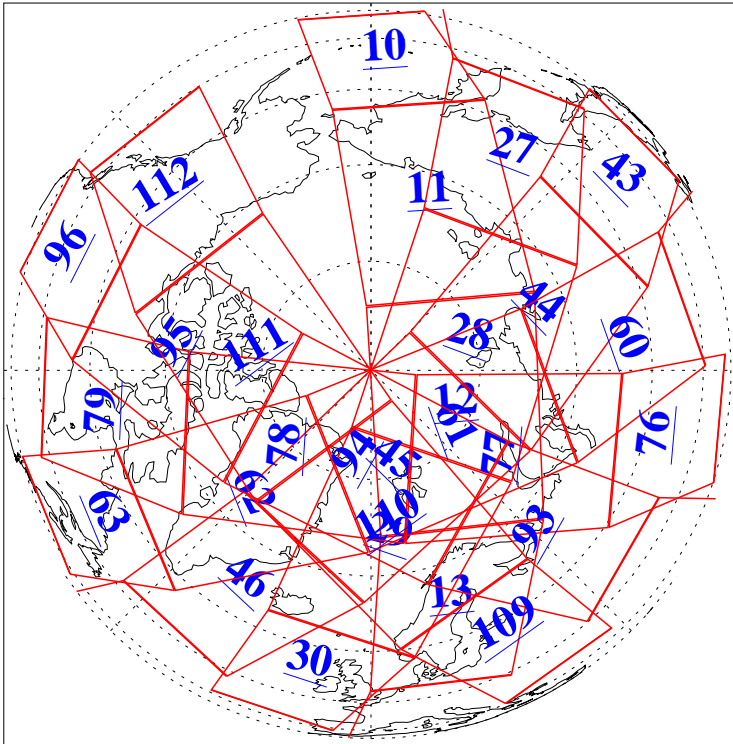

L1B Availability
AMSU Granules: 240
HSB Granules: 0
AIRS Granules: 240

21 Mar 2004
DoY 81
Aqua Day 687
Granules: 1 to 120

Granules: 121 to 240

Legend: AMSU Available, HSB Available, AIRS Available

L1B Availability
AMSU Granules: 240
HSB Granules: 0
AIRS Granules: 240

21 Mar 2004
DoY 81
Aqua Day 687

Ascending Granules

Descending Granules

Legend: AMSU Available, HSB Available, AIRS Available

L1B Availability
 AMSU Granules: 240
 HSB Granules: 0
 AIRS Granules: 240

21 Mar 2004
 DoY 81
 Aqua Day 687

Northern Hemisphere Granules

Southern Hemisphere Granules

Legend: AMSU Available, HSB Available, AIRS Available