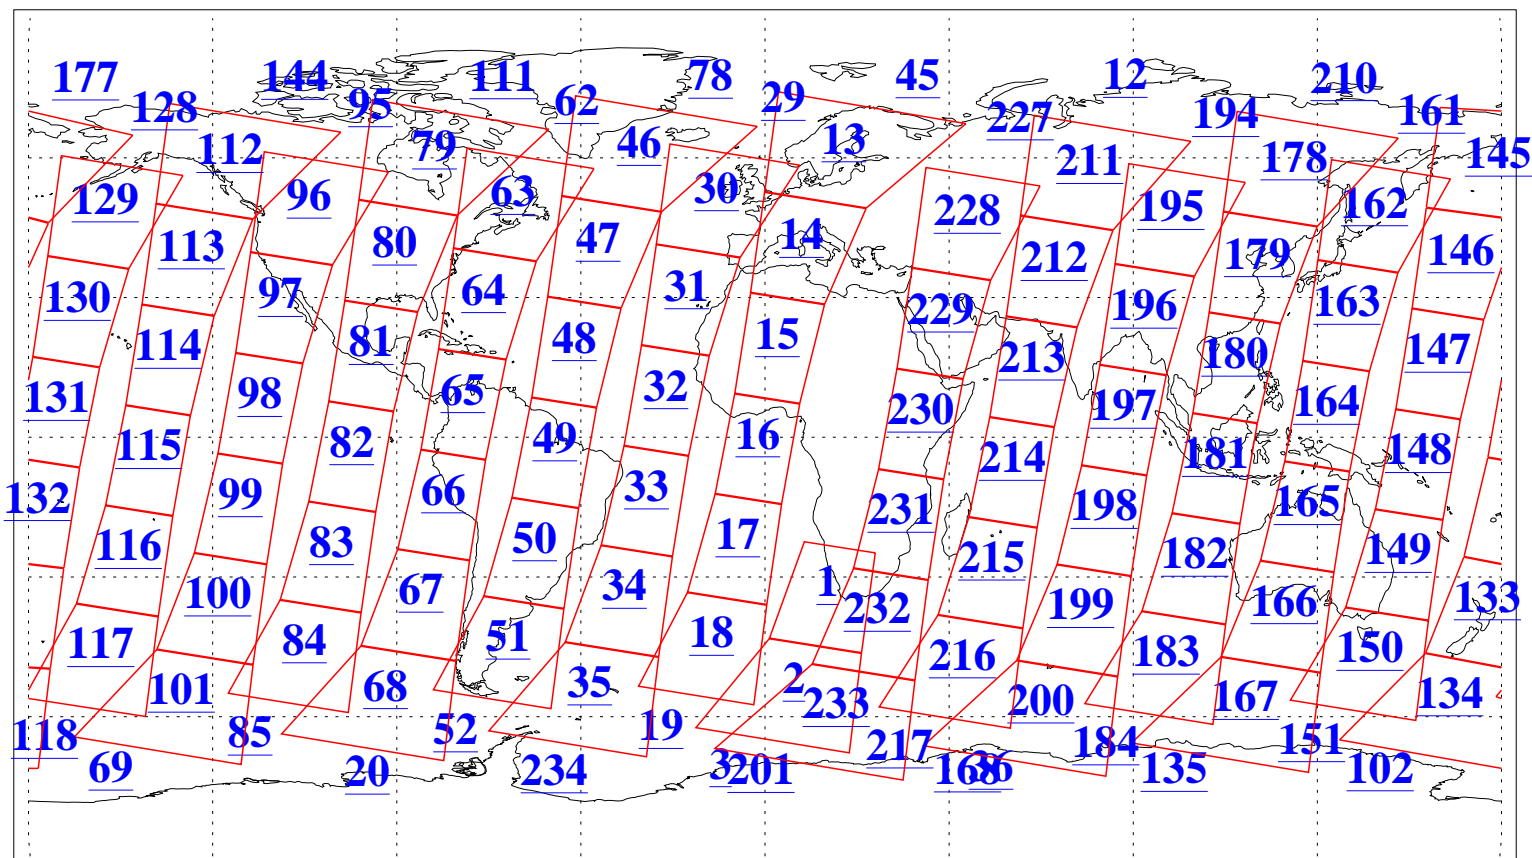

L1B Availability
AMSU Granules: 240
HSB Granules: 0
AIRS Granules: 240

21 Mar 2004
DoY 81
Aqua Day 687
Granules: 1 to 120

Granules: 121 to 240

Legend: AMSU Available, HSB Available, AIRS Available

L1B Availability
AMSU Granules: 240
HSB Granules: 0
AIRS Granules: 240

21 Mar 2004
DoY 81
Aqua Day 687

Ascending Granules

Descending Granules

Legend: AMSU Available, HSB Available, AIRS Available

L1B Availability
 AMSU Granules: 240
 HSB Granules: 0
 AIRS Granules: 240

21 Mar 2004
 DoY 81
 Aqua Day 687

Northern Hemisphere Granules

Southern Hemisphere Granules

Legend: AMSU Available, HSB Available, AIRS Available