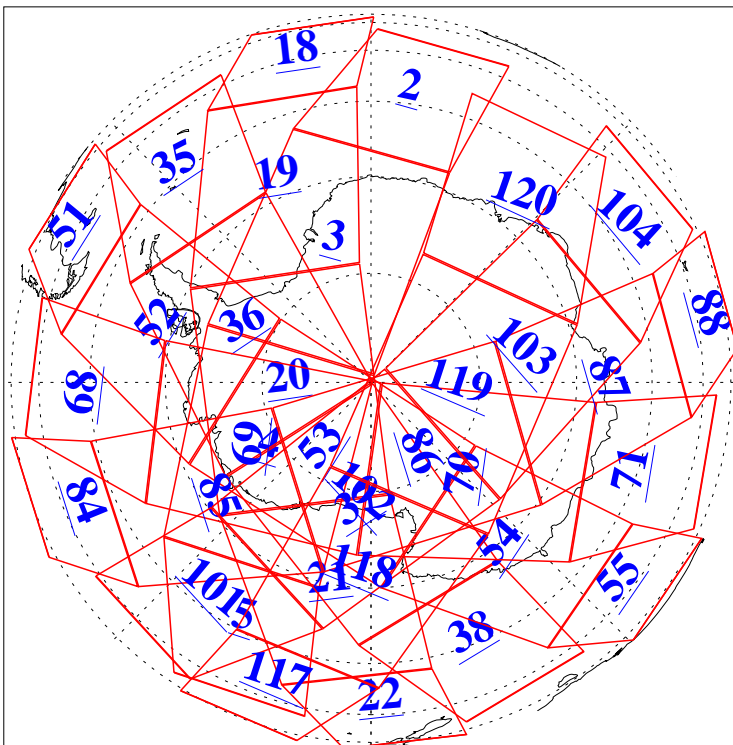

L1B Availability
AMSU Granules: 240
HSB Granules: 0
AIRS Granules: 240

21 Mar 2004
DoY 81
Aqua Day 687
Granules: 1 to 120

Granules: 121 to 240

Legend: AMSU Available, HSB Available, AIRS Available

L1B Availability
AMSU Granules: 240
HSB Granules: 0
AIRS Granules: 240

21 Mar 2004
DoY 81
Aqua Day 687

Ascending Granules

Descending Granules

Legend: AMSU Available, HSB Available, AIRS Available

L1B Availability
 AMSU Granules: 240
 HSB Granules: 0
 AIRS Granules: 240

21 Mar 2004
 DoY 81
 Aqua Day 687

Northern Hemisphere Granules

Southern Hemisphere Granules

Legend: AMSU Available, HSB Available, AIRS Available