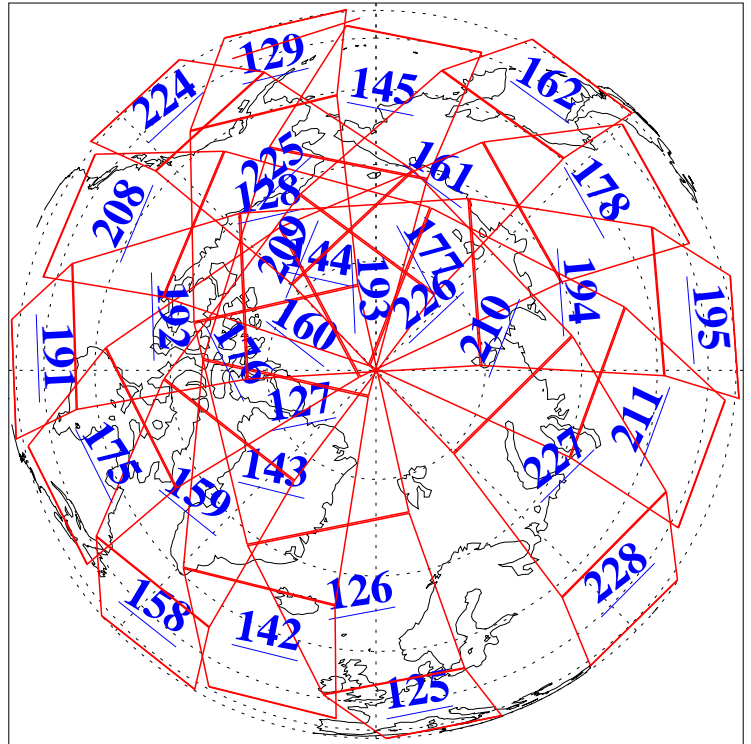

L1B Availability
AMSU Granules: 240
HSB Granules: 0
AIRS Granules: 240

21 Mar 2004
DoY 81
Aqua Day 687
Granules: 1 to 120

Granules: 121 to 240

Legend: AMSU Available, HSB Available, AIRS Available

L1B Availability
AMSU Granules: 240
HSB Granules: 0
AIRS Granules: 240

21 Mar 2004
DoY 81
Aqua Day 687

Ascending Granules

Descending Granules

Legend: AMSU Available, HSB Available, AIRS Available

L1B Availability
 AMSU Granules: 240
 HSB Granules: 0
 AIRS Granules: 240

21 Mar 2004
 DoY 81
 Aqua Day 687

Northern Hemisphere Granules

Southern Hemisphere Granules

Legend: AMSU Available, HSB Available, AIRS Available