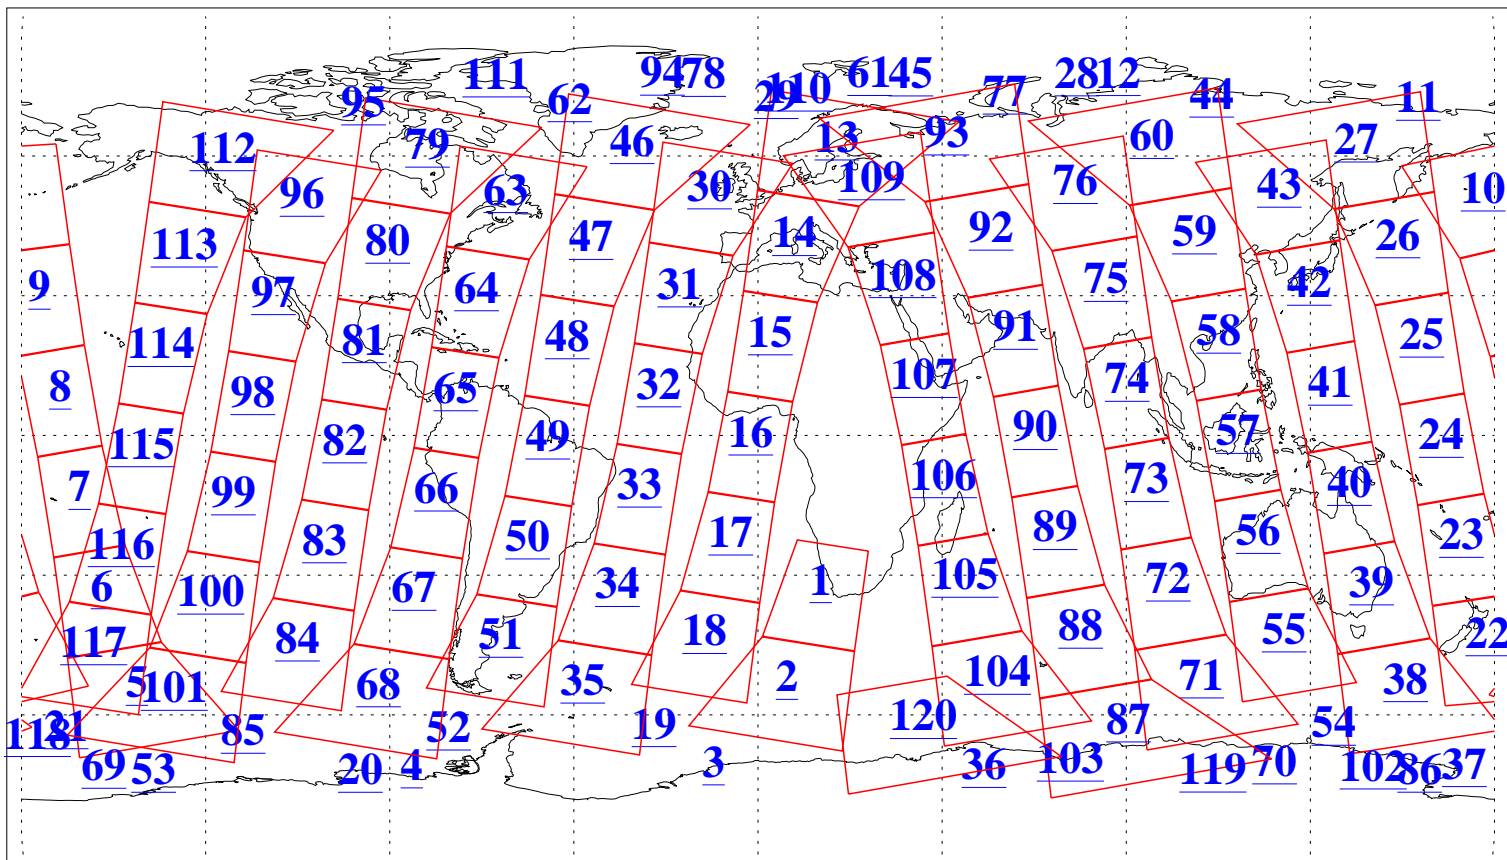

L1B Availability
AMSU Granules: 240
HSB Granules: 0
AIRS Granules: 240

21 Mar 2004
DoY 81
Aqua Day 687
Granules: 1 to 120

Granules: 121 to 240

Legend: AMSU Available, HSB Available, AIRS Available

L1B Availability
AMSU Granules: 240
HSB Granules: 0
AIRS Granules: 240

21 Mar 2004
DoY 81
Aqua Day 687

Ascending Granules

Descending Granules

Legend: AMSU Available, HSB Available, AIRS Available

L1B Availability
 AMSU Granules: 240
 HSB Granules: 0
 AIRS Granules: 240

21 Mar 2004
 DoY 81
 Aqua Day 687

Northern Hemisphere Granules

Southern Hemisphere Granules

Legend: AMSU Available, HSB Available, AIRS Available