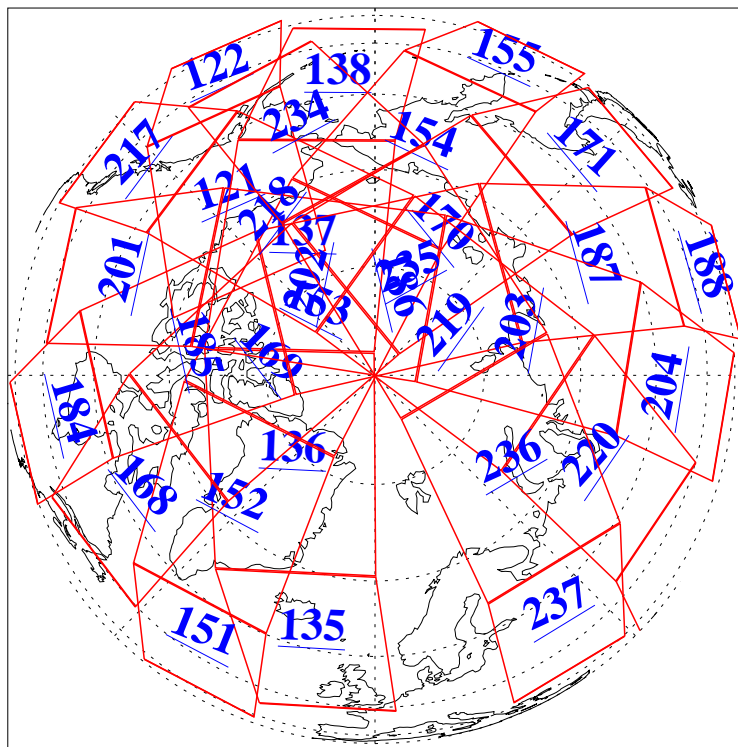

L1B Availability
AMSU Granules: 240
HSB Granules: 0
AIRS Granules: 240

20 Mar 2004
DoY 80
Aqua Day 686
Granules: 1 to 120

Granules: 121 to 240

Legend: AMSU Available, HSB Available, AIRS Available

L1B Availability
AMSU Granules: 240
HSB Granules: 0
AIRS Granules: 240

20 Mar 2004
DoY 80
Aqua Day 686

Ascending Granules

Descending Granules

Legend: AMSU Available, HSB Available, AIRS Available

L1B Availability
 AMSU Granules: 240
 HSB Granules: 0
 AIRS Granules: 240

20 Mar 2004
 DoY 80
 Aqua Day 686

Northern Hemisphere Granules

Southern Hemisphere Granules

Legend: AMSU Available, HSB Available, AIRS Available