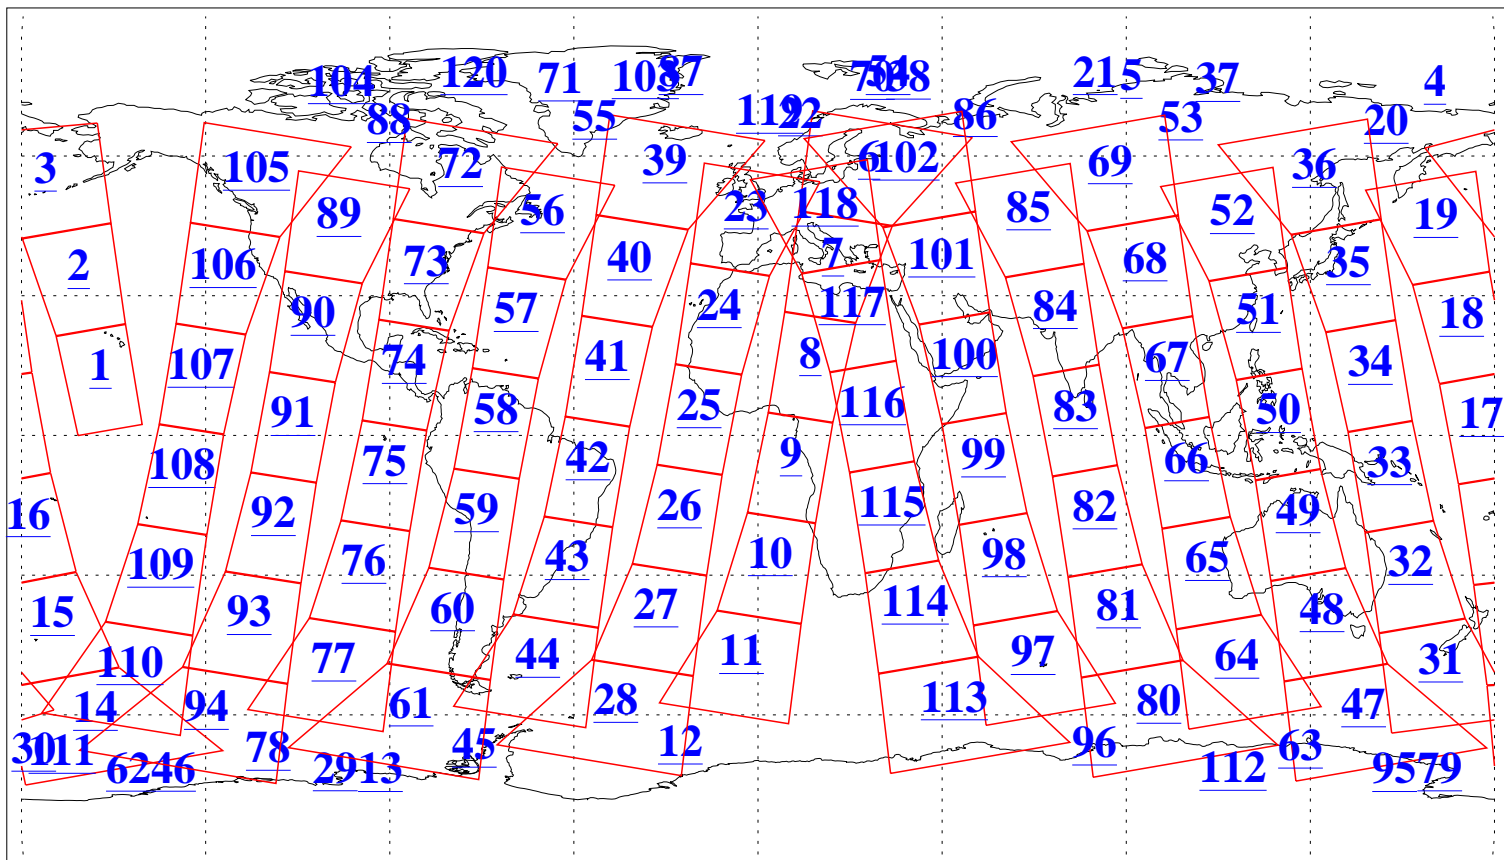

L1B Availability
AMSU Granules: 240
HSB Granules: 0
AIRS Granules: 240

20 Mar 2004
DoY 80
Aqua Day 686
Granules: 1 to 120

Granules: 121 to 240

Legend: AMSU Available, HSB Available, AIRS Available

L1B Availability
AMSU Granules: 240
HSB Granules: 0
AIRS Granules: 240

20 Mar 2004
DoY 80
Aqua Day 686

Ascending Granules

Descending Granules

Legend: AMSU Available, HSB Available, AIRS Available

L1B Availability
 AMSU Granules: 240
 HSB Granules: 0
 AIRS Granules: 240

20 Mar 2004
 DoY 80
 Aqua Day 686

Northern Hemisphere Granules

Southern Hemisphere Granules

Legend: AMSU Available, HSB Available, AIRS Available