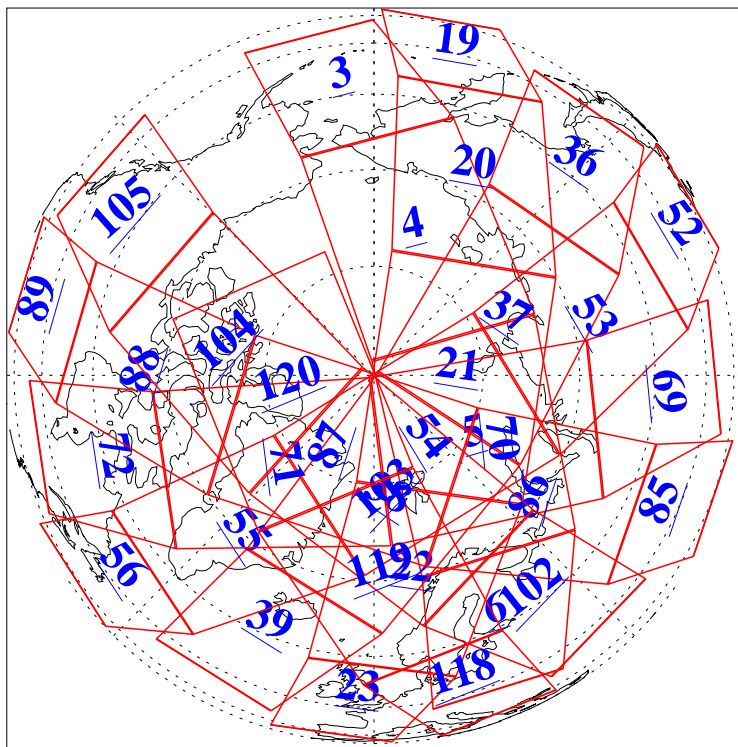

L1B Availability
AMSU Granules: 240
HSB Granules: 0
AIRS Granules: 240

20 Mar 2004
DoY 80
Aqua Day 686
Granules: 1 to 120

Granules: 121 to 240

Legend: AMSU Available, HSB Available, AIRS Available

L1B Availability
AMSU Granules: 240
HSB Granules: 0
AIRS Granules: 240

20 Mar 2004
DoY 80
Aqua Day 686

Ascending Granules

Descending Granules

Legend: AMSU Available, HSB Available, AIRS Available

L1B Availability
 AMSU Granules: 240
 HSB Granules: 0
 AIRS Granules: 240

20 Mar 2004
 DoY 80
 Aqua Day 686

Northern Hemisphere Granules

Southern Hemisphere Granules

Legend: AMSU Available, HSB Available, AIRS Available