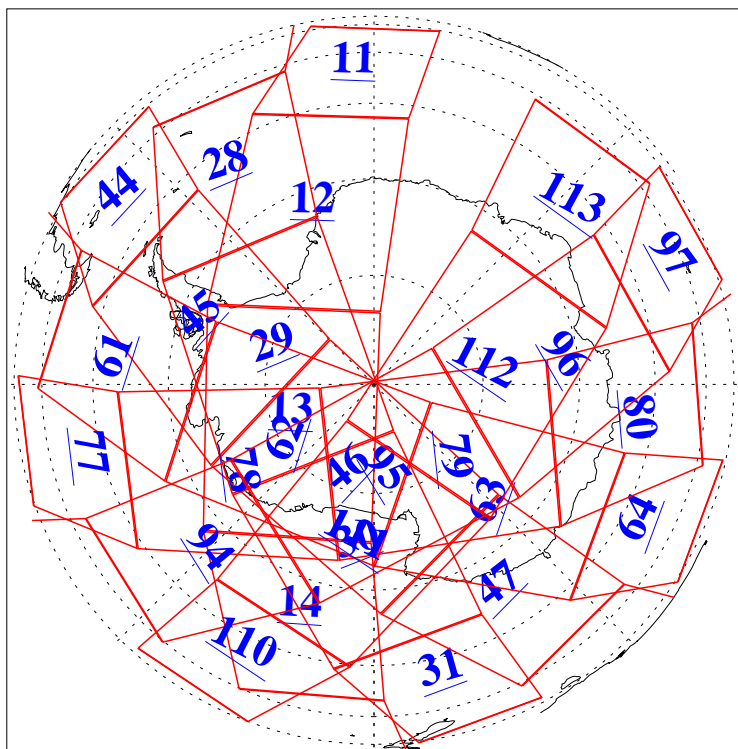

L1B Availability
AMSU Granules: 240
HSB Granules: 0
AIRS Granules: 240

20 Mar 2004
DoY 80
Aqua Day 686
Granules: 1 to 120

Granules: 121 to 240

Legend: AMSU Available, HSB Available, AIRS Available

L1B Availability
AMSU Granules: 240
HSB Granules: 0
AIRS Granules: 240

20 Mar 2004
DoY 80
Aqua Day 686

Ascending Granules

Descending Granules

Legend: AMSU Available, HSB Available, AIRS Available

L1B Availability
 AMSU Granules: 240
 HSB Granules: 0
 AIRS Granules: 240

20 Mar 2004
 DoY 80
 Aqua Day 686

Northern Hemisphere Granules

Southern Hemisphere Granules

Legend: AMSU Available, HSB Available, AIRS Available