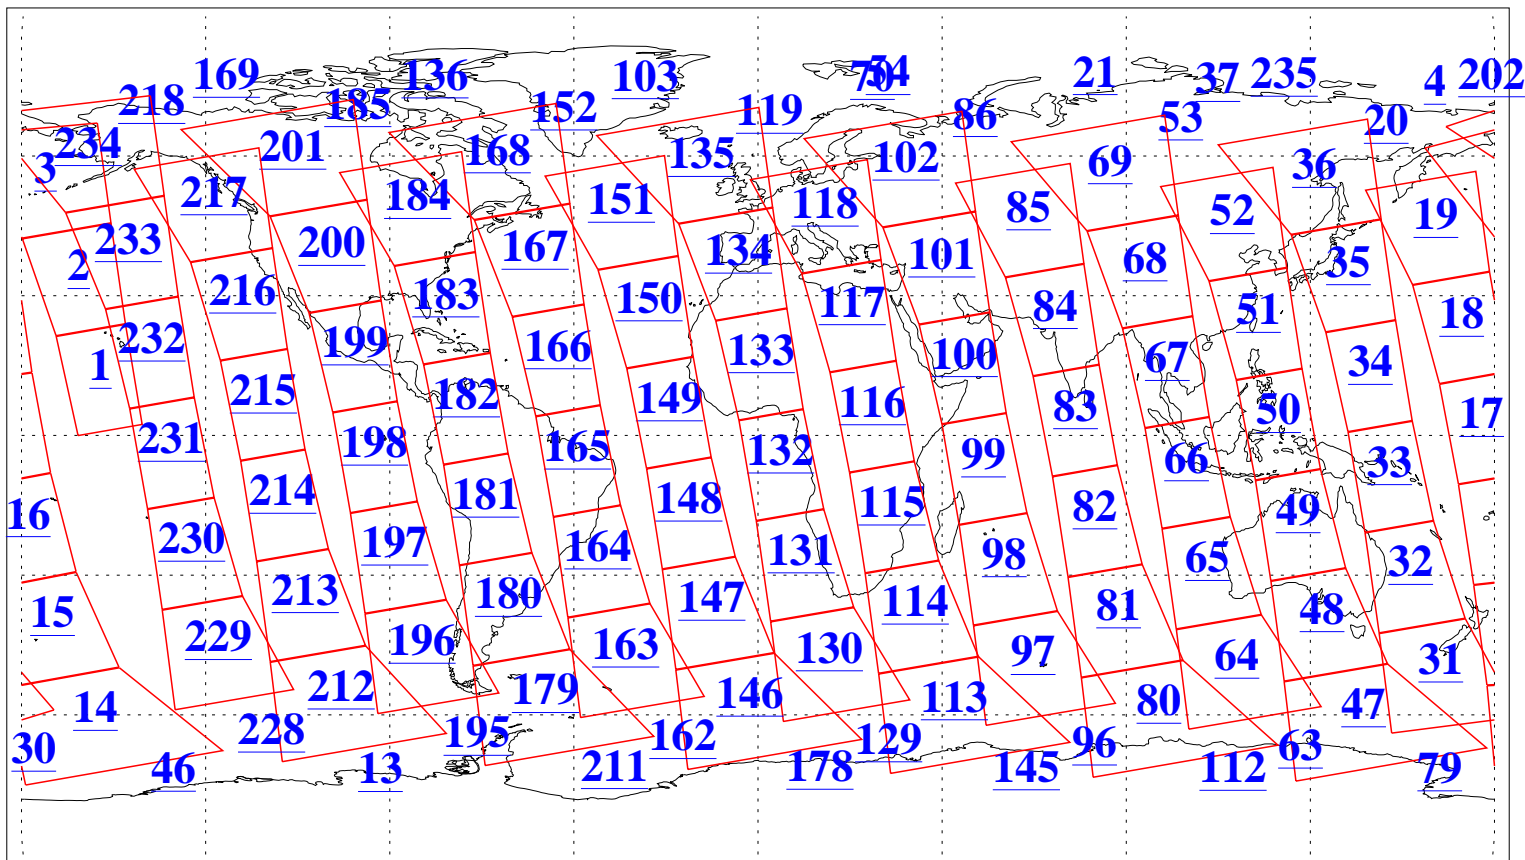

L1B Availability
AMSU Granules: 240
HSB Granules: 0
AIRS Granules: 240

20 Mar 2004
DoY 80
Aqua Day 686
Granules: 1 to 120

Granules: 121 to 240

Legend: AMSU Available, HSB Available, AIRS Available

L1B Availability
AMSU Granules: 240
HSB Granules: 0
AIRS Granules: 240

20 Mar 2004
DoY 80
Aqua Day 686

Ascending Granules

Descending Granules

Legend: AMSU Available, HSB Available, AIRS Available

L1B Availability
 AMSU Granules: 240
 HSB Granules: 0
 AIRS Granules: 240

20 Mar 2004
 DoY 80
 Aqua Day 686

Northern Hemisphere Granules

Southern Hemisphere Granules

Legend: AMSU Available, HSB Available, AIRS Available