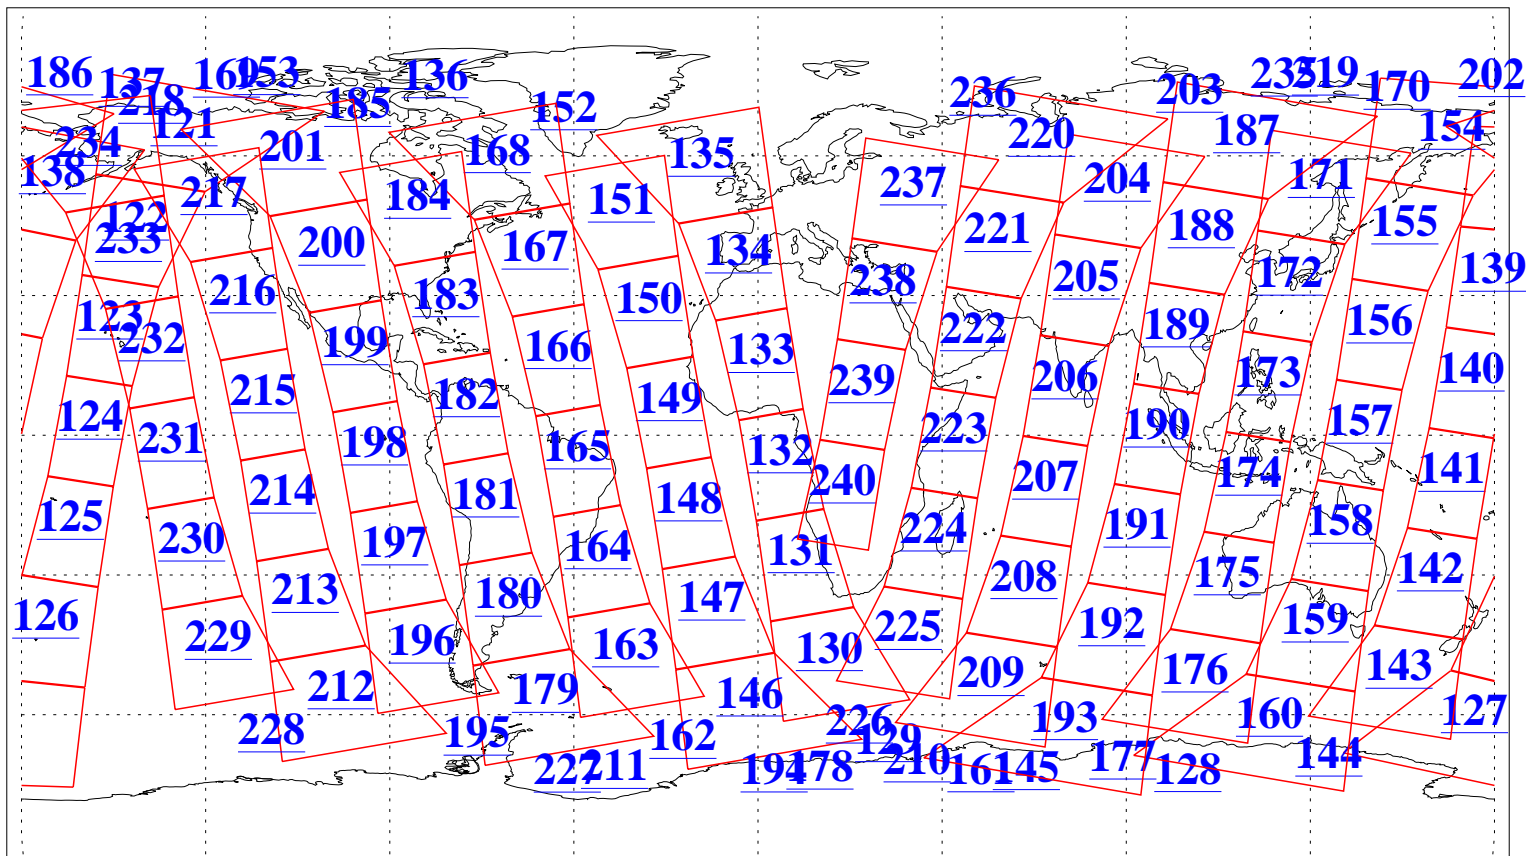

L1B Availability
AMSU Granules: 240
HSB Granules: 0
AIRS Granules: 240

20 Mar 2004
DoY 80
Aqua Day 686
Granules: 1 to 120

Granules: 121 to 240

Legend: AMSU Available, HSB Available, AIRS Available

L1B Availability
AMSU Granules: 240
HSB Granules: 0
AIRS Granules: 240

20 Mar 2004
DoY 80
Aqua Day 686

Ascending Granules

Descending Granules

Legend: AMSU Available, HSB Available, AIRS Available

L1B Availability
 AMSU Granules: 240
 HSB Granules: 0
 AIRS Granules: 240

20 Mar 2004
 DoY 80
 Aqua Day 686

Northern Hemisphere Granules

Southern Hemisphere Granules

Legend: AMSU Available, HSB Available, AIRS Available