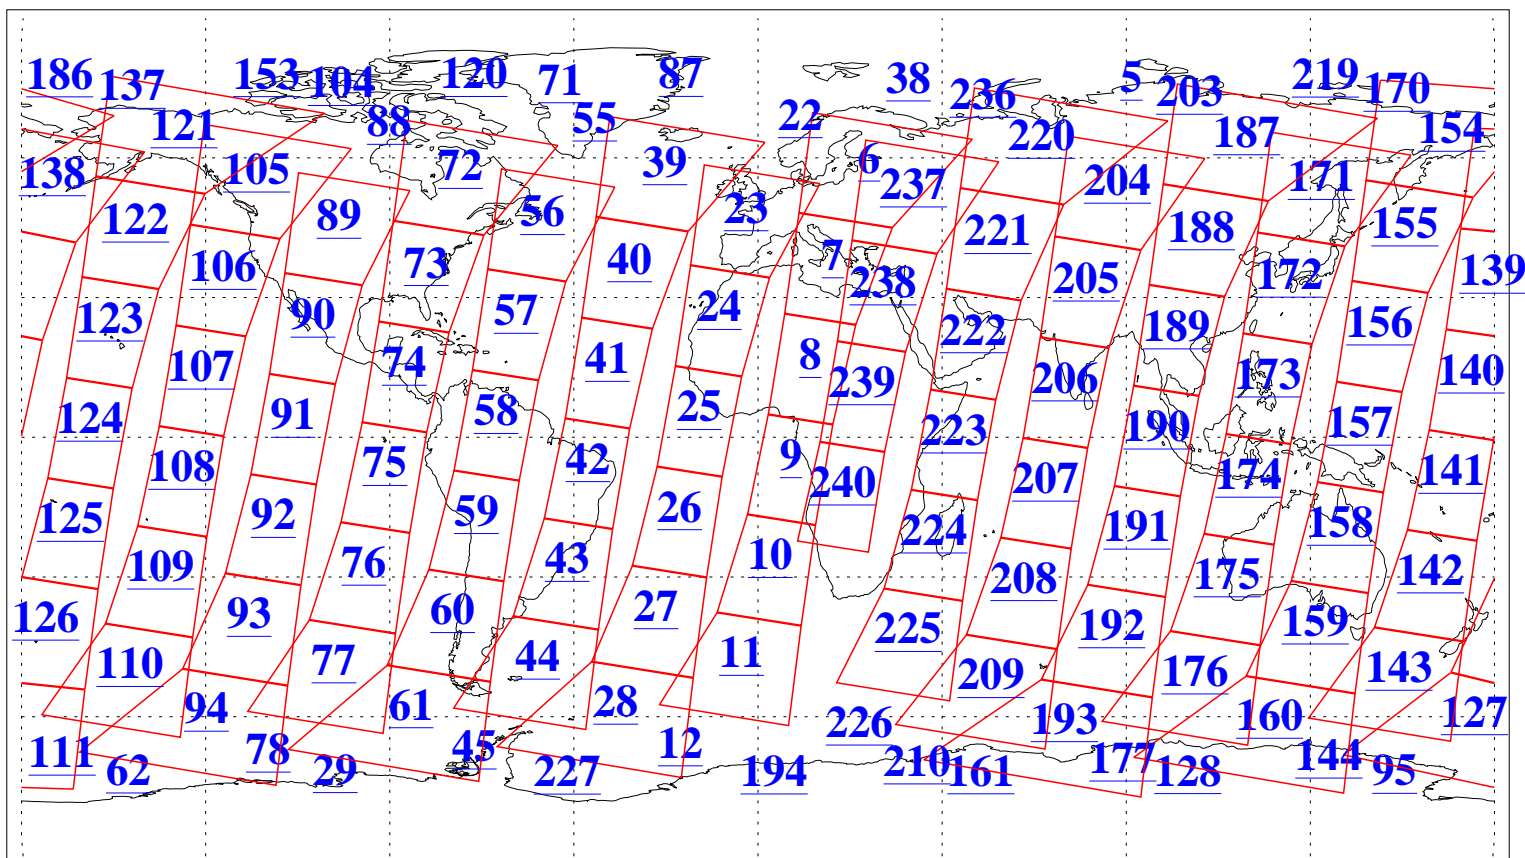

L1B Availability
AMSU Granules: 240
HSB Granules: 0
AIRS Granules: 240

20 Mar 2004
DoY 80
Aqua Day 686
Granules: 1 to 120

Granules: 121 to 240

Legend: AMSU Available, HSB Available, AIRS Available

L1B Availability
AMSU Granules: 240
HSB Granules: 0
AIRS Granules: 240

20 Mar 2004
DoY 80
Aqua Day 686

Ascending Granules

Descending Granules

Legend: AMSU Available, HSB Available, AIRS Available

L1B Availability
 AMSU Granules: 240
 HSB Granules: 0
 AIRS Granules: 240

20 Mar 2004
 DoY 80
 Aqua Day 686

Northern Hemisphere Granules

Southern Hemisphere Granules

Legend: AMSU Available, HSB Available, AIRS Available