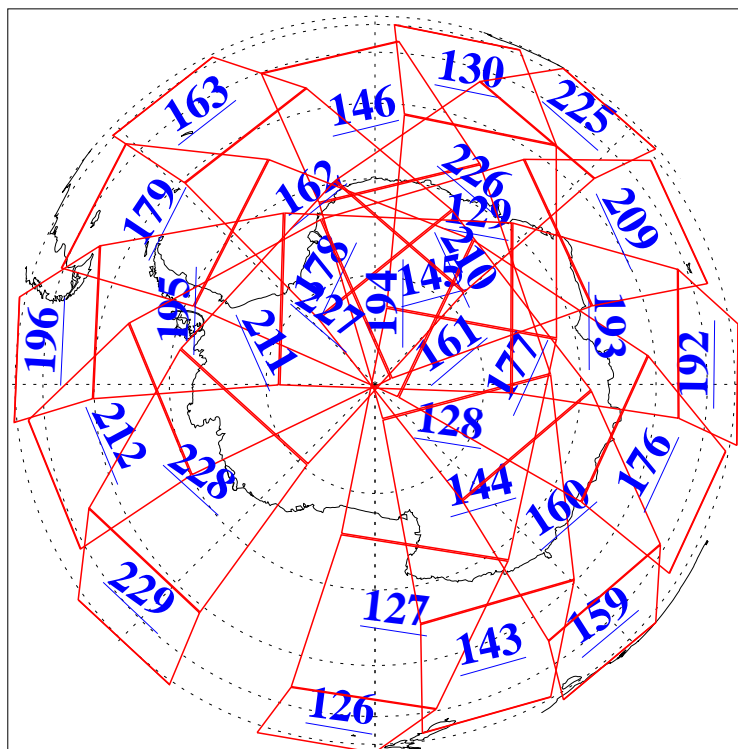

L1B Availability
AMSU Granules: 240
HSB Granules: 0
AIRS Granules: 240

20 Mar 2004
DoY 80
Aqua Day 686
Granules: 1 to 120

Granules: 121 to 240

Legend: AMSU Available, HSB Available, AIRS Available

L1B Availability
AMSU Granules: 240
HSB Granules: 0
AIRS Granules: 240

20 Mar 2004
DoY 80
Aqua Day 686

Ascending Granules

Descending Granules

Legend: AMSU Available, HSB Available, AIRS Available

L1B Availability
 AMSU Granules: 240
 HSB Granules: 0
 AIRS Granules: 240

20 Mar 2004
 DoY 80
 Aqua Day 686

Northern Hemisphere Granules

Southern Hemisphere Granules

Legend: AMSU Available, HSB Available, AIRS Available