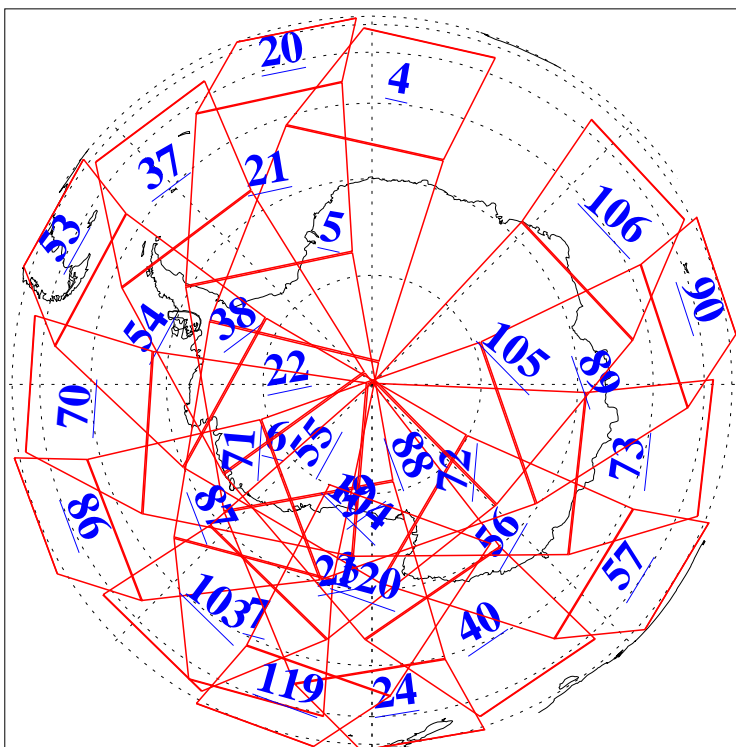

L1B Availability  
AMSU Granules: 240  
HSB Granules: 0  
AIRS Granules: 240

19 Mar 2004  
DoY 79  
Aqua Day 685  
Granules: 1 to 120

Granules: 121 to 240

Legend: AMSU Available, HSB Available, AIRS Available

L1B Availability  
AMSU Granules: 240  
HSB Granules: 0  
AIRS Granules: 240

19 Mar 2004  
DoY 79  
Aqua Day 685

Ascending Granules

Descending Granules

Legend: AMSU Available, HSB Available, AIRS Available

L1B Availability  
 AMSU Granules: 240  
 HSB Granules: 0  
 AIRS Granules: 240

19 Mar 2004  
 DoY 79  
 Aqua Day 685

Northern Hemisphere Granules

Southern Hemisphere Granules

Legend: AMSU Available, HSB Available, AIRS Available