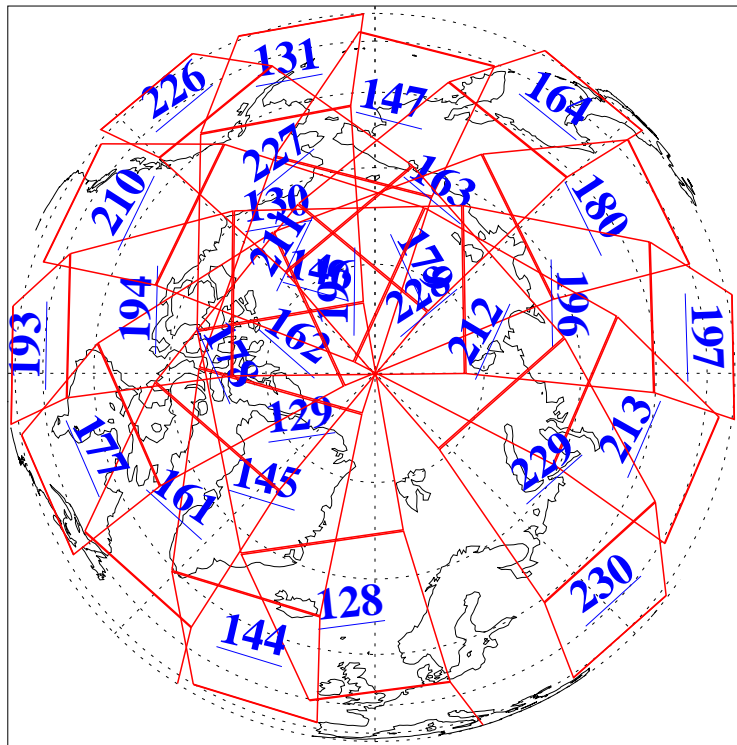

L1B Availability  
AMSU Granules: 240  
HSB Granules: 0  
AIRS Granules: 240

19 Mar 2004  
DoY 79  
Aqua Day 685  
Granules: 1 to 120

Granules: 121 to 240

Legend: AMSU Available, HSB Available, AIRS Available

L1B Availability  
AMSU Granules: 240  
HSB Granules: 0  
AIRS Granules: 240

19 Mar 2004  
DoY 79  
Aqua Day 685

Ascending Granules

Descending Granules

Legend: AMSU Available, HSB Available, AIRS Available

L1B Availability  
 AMSU Granules: 240  
 HSB Granules: 0  
 AIRS Granules: 240

19 Mar 2004  
 DoY 79  
 Aqua Day 685

Northern Hemisphere Granules

Southern Hemisphere Granules

Legend: AMSU Available, HSB Available, AIRS Available