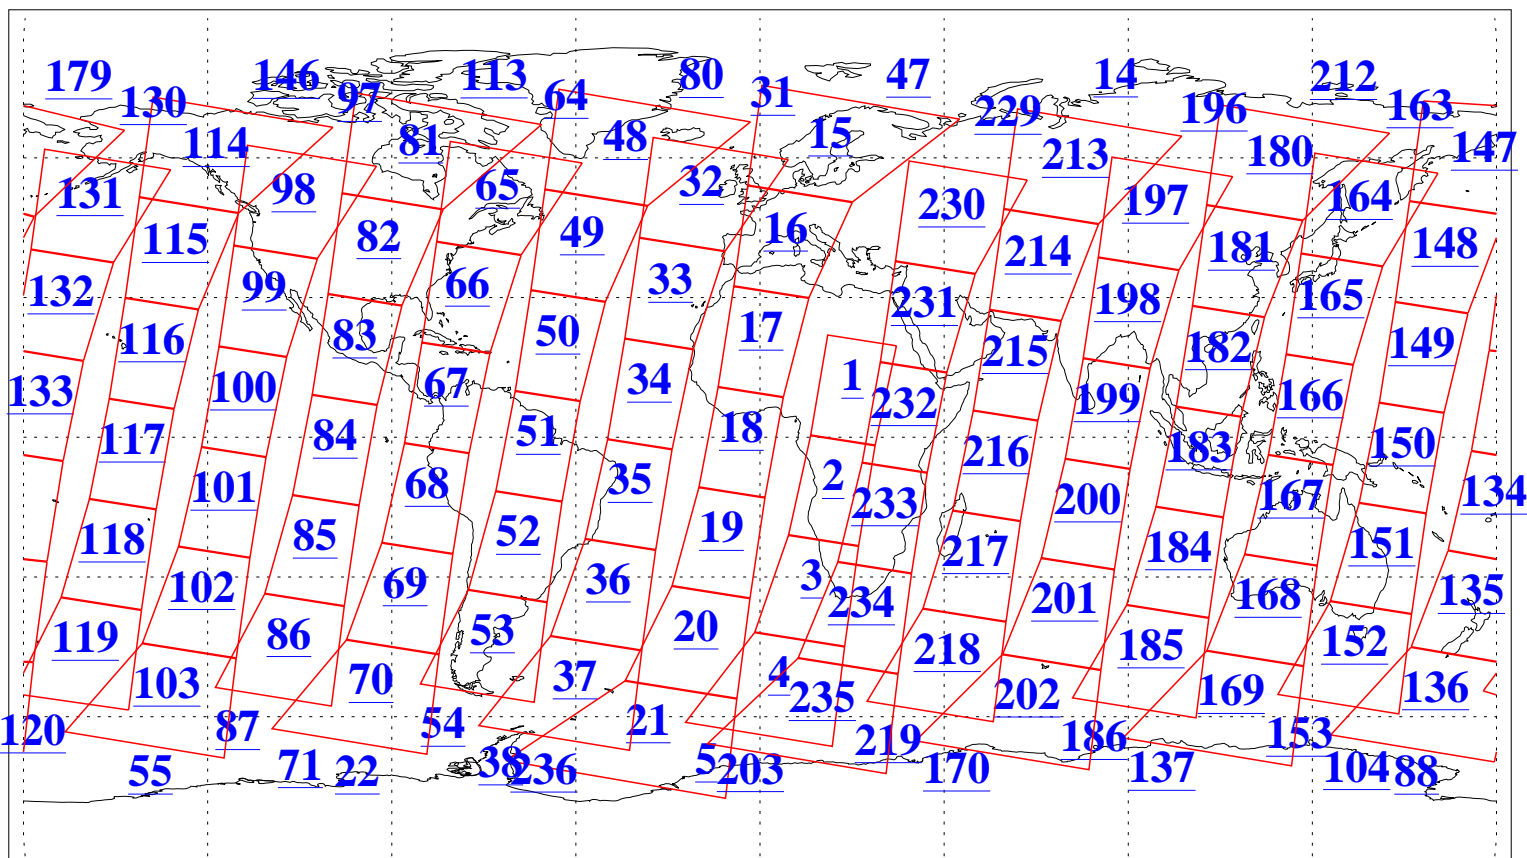

L1B Availability  
AMSU Granules: 240  
HSB Granules: 0  
AIRS Granules: 240

19 Mar 2004  
DoY 79  
Aqua Day 685  
Granules: 1 to 120

Granules: 121 to 240

Legend: AMSU Available, HSB Available, AIRS Available

L1B Availability  
AMSU Granules: 240  
HSB Granules: 0  
AIRS Granules: 240

19 Mar 2004  
DoY 79  
Aqua Day 685

Ascending Granules

Descending Granules

Legend: AMSU Available, HSB Available, AIRS Available

L1B Availability  
 AMSU Granules: 240  
 HSB Granules: 0  
 AIRS Granules: 240

19 Mar 2004  
 DoY 79  
 Aqua Day 685

Northern Hemisphere Granules

Southern Hemisphere Granules

Legend: AMSU Available, HSB Available, AIRS Available