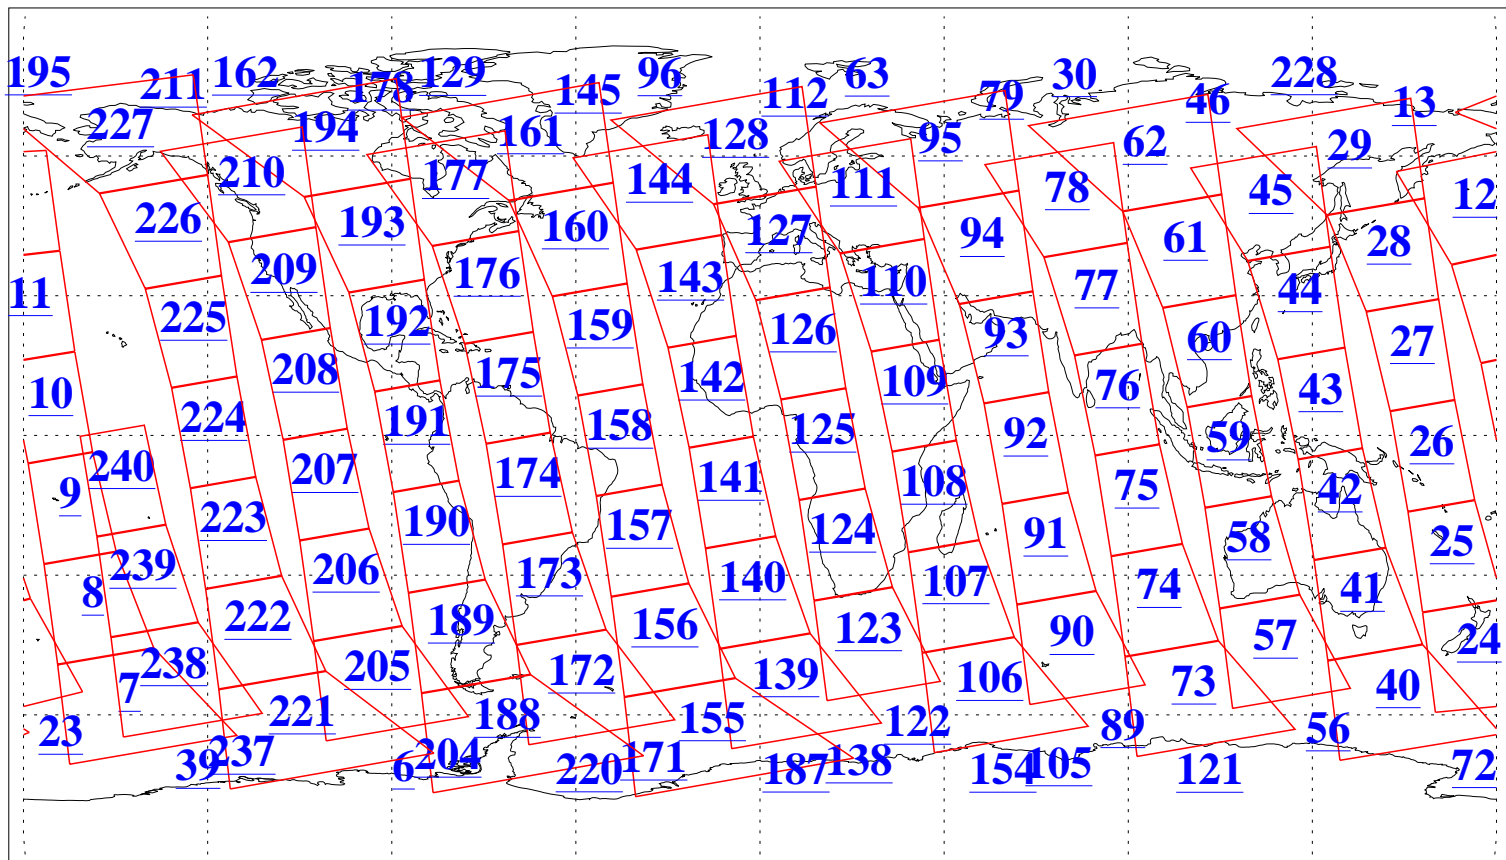

L1B Availability  
AMSU Granules: 240  
HSB Granules: 0  
AIRS Granules: 240

19 Mar 2004  
DoY 79  
Aqua Day 685  
Granules: 1 to 120

Granules: 121 to 240

Legend: AMSU Available, HSB Available, AIRS Available

L1B Availability  
AMSU Granules: 240  
HSB Granules: 0  
AIRS Granules: 240

19 Mar 2004  
DoY 79  
Aqua Day 685

Ascending Granules

Descending Granules

Legend: AMSU Available, HSB Available, AIRS Available

L1B Availability  
 AMSU Granules: 240  
 HSB Granules: 0  
 AIRS Granules: 240

19 Mar 2004  
 DoY 79  
 Aqua Day 685

Northern Hemisphere Granules

Southern Hemisphere Granules

Legend: AMSU Available, HSB Available, AIRS Available