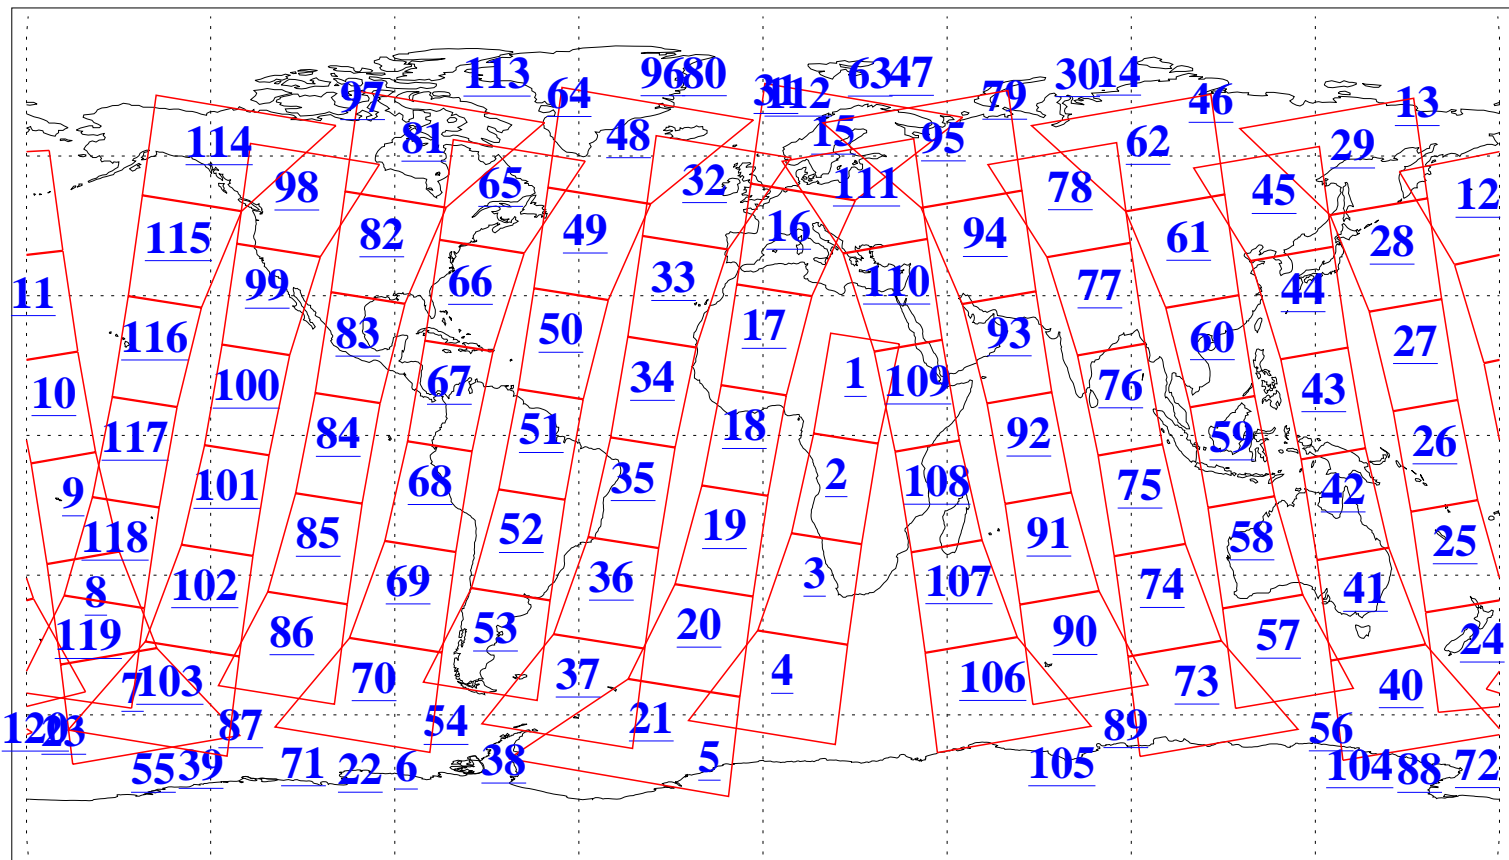

L1B Availability  
AMSU Granules: 240  
HSB Granules: 0  
AIRS Granules: 240

19 Mar 2004  
DoY 79  
Aqua Day 685  
Granules: 1 to 120

Granules: 121 to 240

Legend: AMSU Available, HSB Available, AIRS Available

L1B Availability  
AMSU Granules: 240  
HSB Granules: 0  
AIRS Granules: 240

19 Mar 2004  
DoY 79  
Aqua Day 685

Ascending Granules

Descending Granules

Legend: AMSU Available, HSB Available, AIRS Available

L1B Availability  
 AMSU Granules: 240  
 HSB Granules: 0  
 AIRS Granules: 240

19 Mar 2004  
 DoY 79  
 Aqua Day 685

Northern Hemisphere Granules

Southern Hemisphere Granules

Legend: AMSU Available, HSB Available, AIRS Available