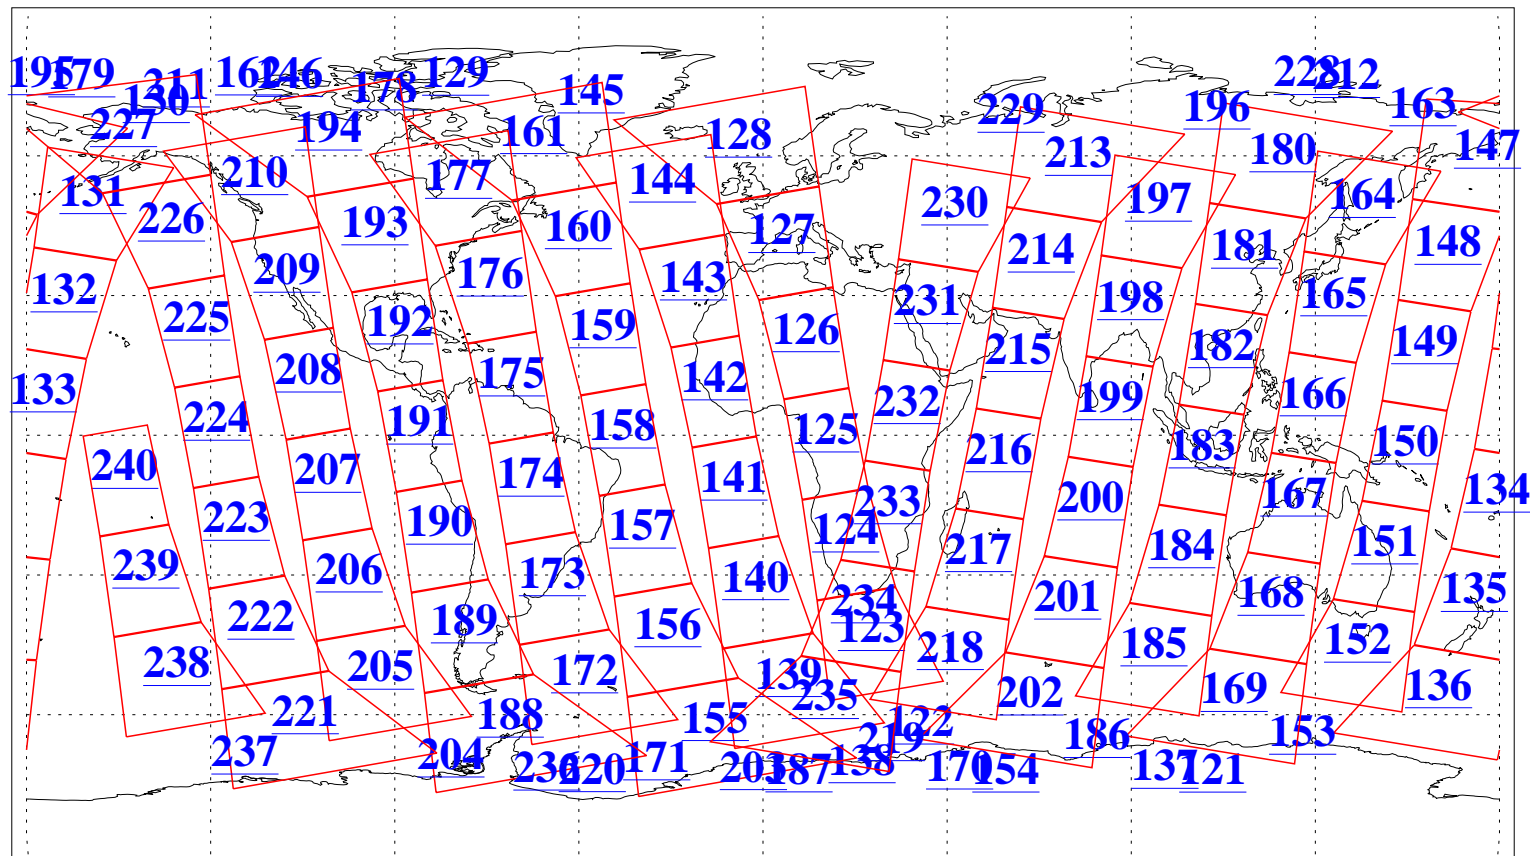

L1B Availability  
AMSU Granules: 240  
HSB Granules: 0  
AIRS Granules: 240

19 Mar 2004  
DoY 79  
Aqua Day 685  
Granules: 1 to 120

Granules: 121 to 240

Legend: AMSU Available, HSB Available, AIRS Available

L1B Availability  
AMSU Granules: 240  
HSB Granules: 0  
AIRS Granules: 240

19 Mar 2004  
DoY 79  
Aqua Day 685

Ascending Granules

Descending Granules

Legend: AMSU Available, HSB Available, AIRS Available

L1B Availability  
 AMSU Granules: 240  
 HSB Granules: 0  
 AIRS Granules: 240

19 Mar 2004  
 DoY 79  
 Aqua Day 685

Northern Hemisphere Granules

Southern Hemisphere Granules

Legend: AMSU Available, HSB Available, AIRS Available