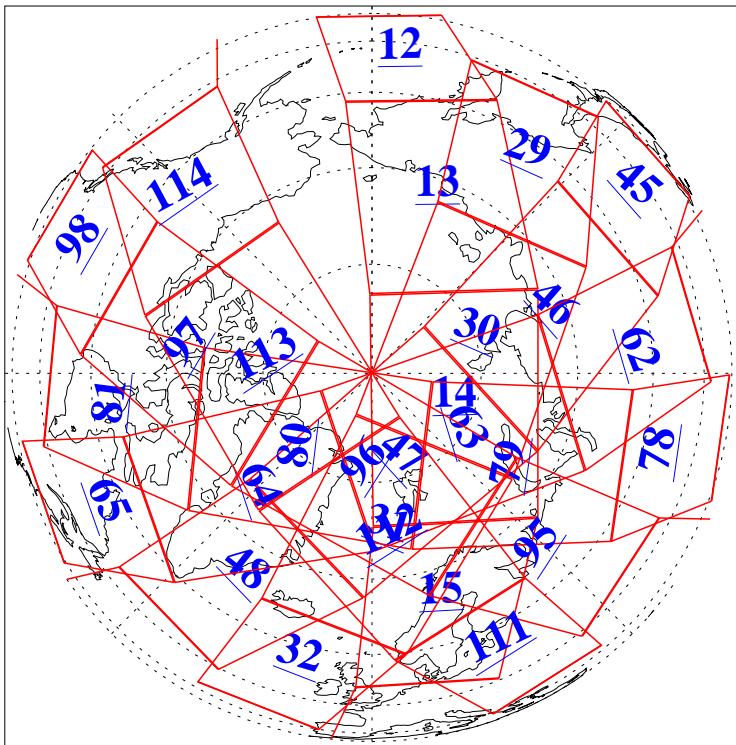

L1B Availability  
AMSU Granules: 240  
HSB Granules: 0  
AIRS Granules: 240

19 Mar 2004  
DoY 79  
Aqua Day 685  
Granules: 1 to 120

Granules: 121 to 240

Legend: AMSU Available, HSB Available, AIRS Available

L1B Availability  
AMSU Granules: 240  
HSB Granules: 0  
AIRS Granules: 240

19 Mar 2004  
DoY 79  
Aqua Day 685

Ascending Granules

Descending Granules

Legend: AMSU Available, HSB Available, AIRS Available

L1B Availability  
 AMSU Granules: 240  
 HSB Granules: 0  
 AIRS Granules: 240

19 Mar 2004  
 DoY 79  
 Aqua Day 685

Northern Hemisphere Granules

Southern Hemisphere Granules

Legend: AMSU Available, HSB Available, AIRS Available