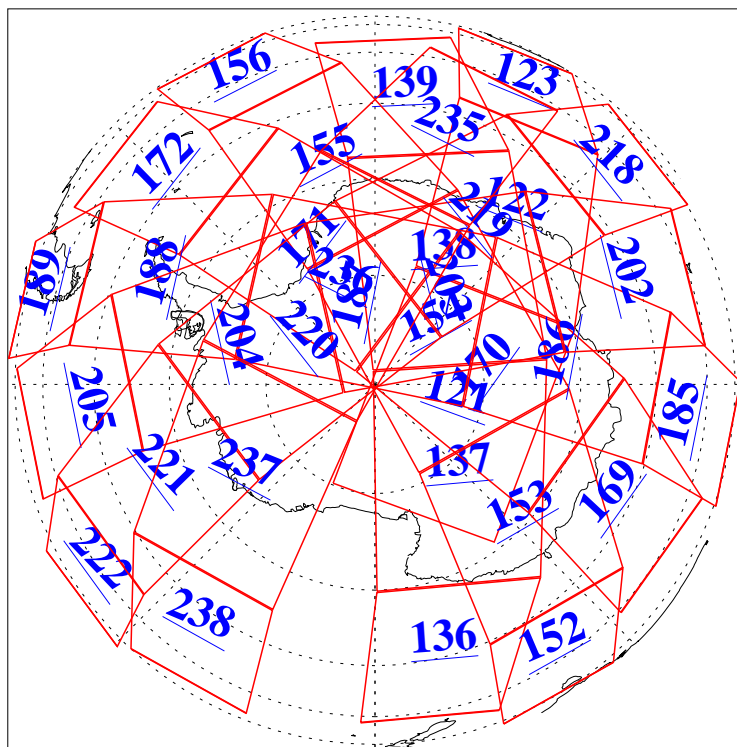

L1B Availability  
AMSU Granules: 240  
HSB Granules: 0  
AIRS Granules: 240

19 Mar 2004  
DoY 79  
Aqua Day 685  
Granules: 1 to 120

Granules: 121 to 240

Legend: AMSU Available, HSB Available, AIRS Available

L1B Availability  
AMSU Granules: 240  
HSB Granules: 0  
AIRS Granules: 240

19 Mar 2004  
DoY 79  
Aqua Day 685

Ascending Granules

Descending Granules

Legend: AMSU Available, HSB Available, AIRS Available

L1B Availability  
 AMSU Granules: 240  
 HSB Granules: 0  
 AIRS Granules: 240

19 Mar 2004  
 DoY 79  
 Aqua Day 685

Northern Hemisphere Granules

Southern Hemisphere Granules

Legend: AMSU Available, HSB Available, AIRS Available