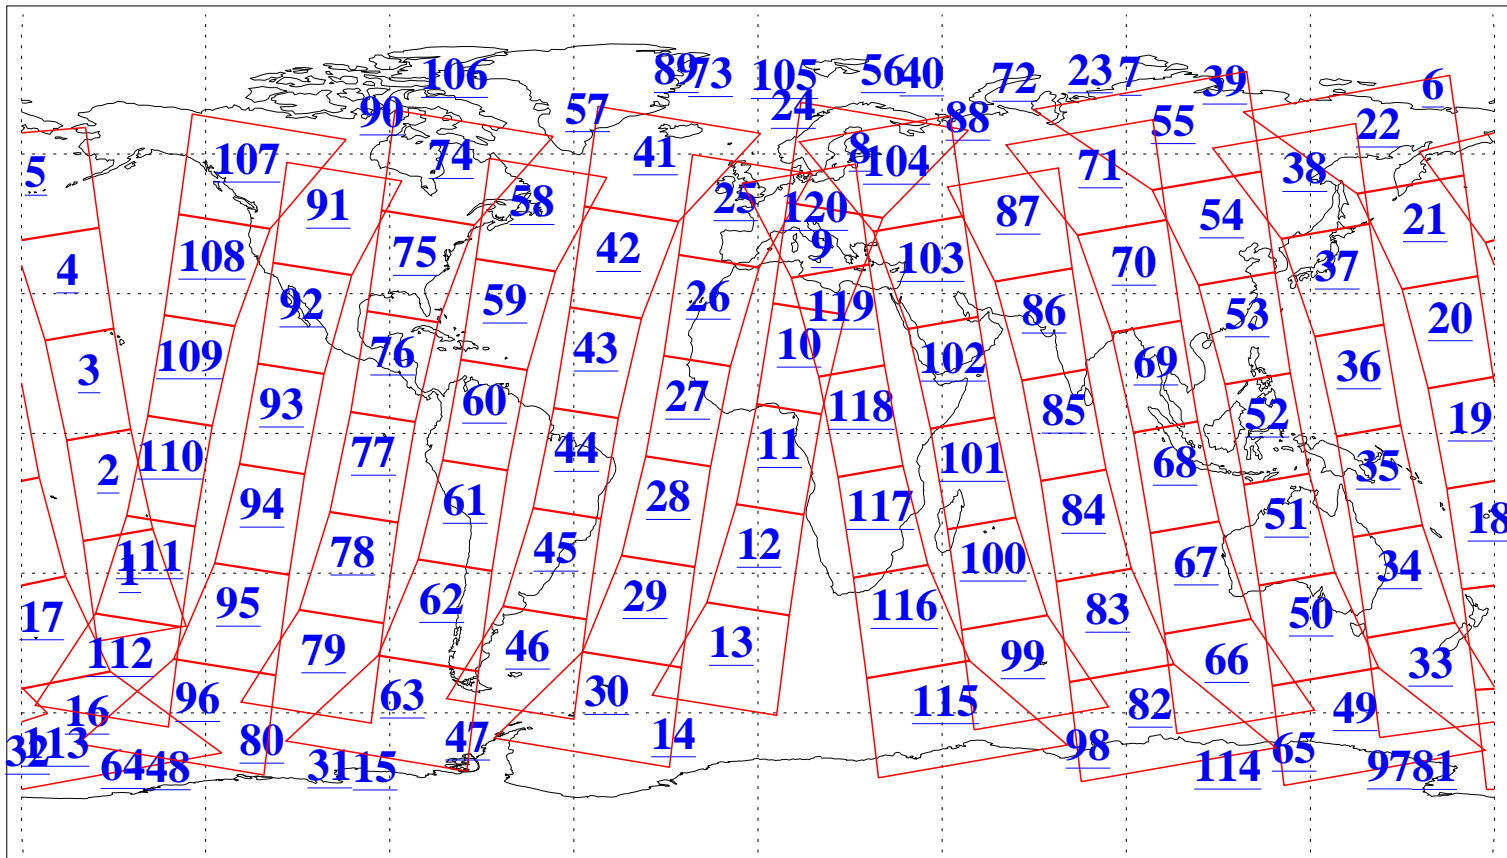

L1B Availability
AMSU Granules: 240
HSB Granules: 0
AIRS Granules: 240

18 Mar 2004
DoY 78
Aqua Day 684
Granules: 1 to 120

Granules: 121 to 240

Legend: AMSU Available, HSB Available, AIRS Available

L1B Availability
 AMSU Granules: 240
 HSB Granules: 0
 AIRS Granules: 240

18 Mar 2004
 DoY 78
 Aqua Day 684

Ascending Granules

Descending Granules

Legend: AMSU Available, HSB Available, AIRS Available

L1B Availability
 AMSU Granules: 240
 HSB Granules: 0
 AIRS Granules: 240

18 Mar 2004
 DoY 78
 Aqua Day 684

Northern Hemisphere Granules

Southern Hemisphere Granules

Legend: AMSU Available, HSB Available, AIRS Available