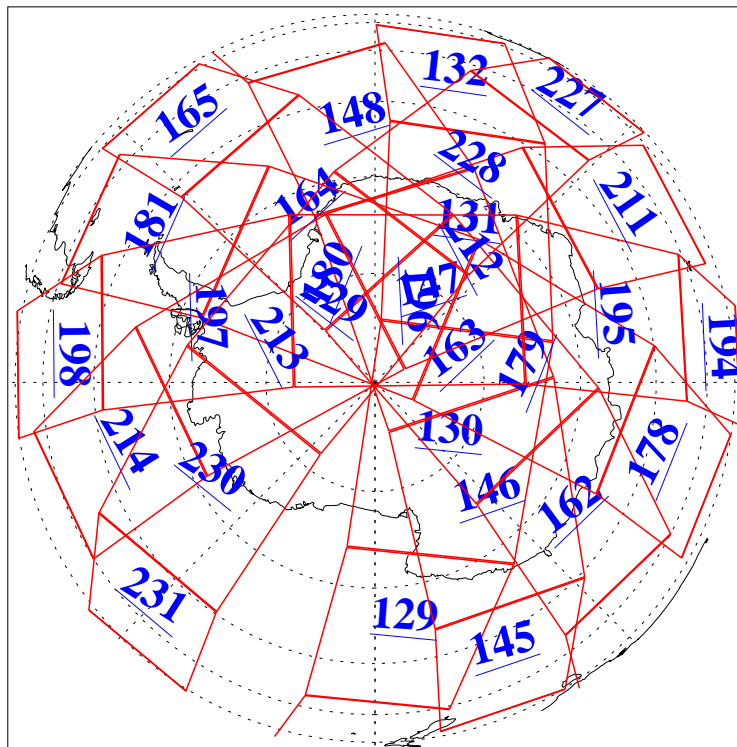

18 Mar 2004
 DoY 78
 Aqua Day 684

Ascending Granules

Descending Granules

Legend: AMSU Available, HSB Available, AIRS Available

L1B Availability
 AMSU Granules: 240
 HSB Granules: 0
 AIRS Granules: 240

18 Mar 2004
 DoY 78
 Aqua Day 684

Northern Hemisphere Granules

Southern Hemisphere Granules

Legend: AMSU Available, HSB Available, AIRS Available