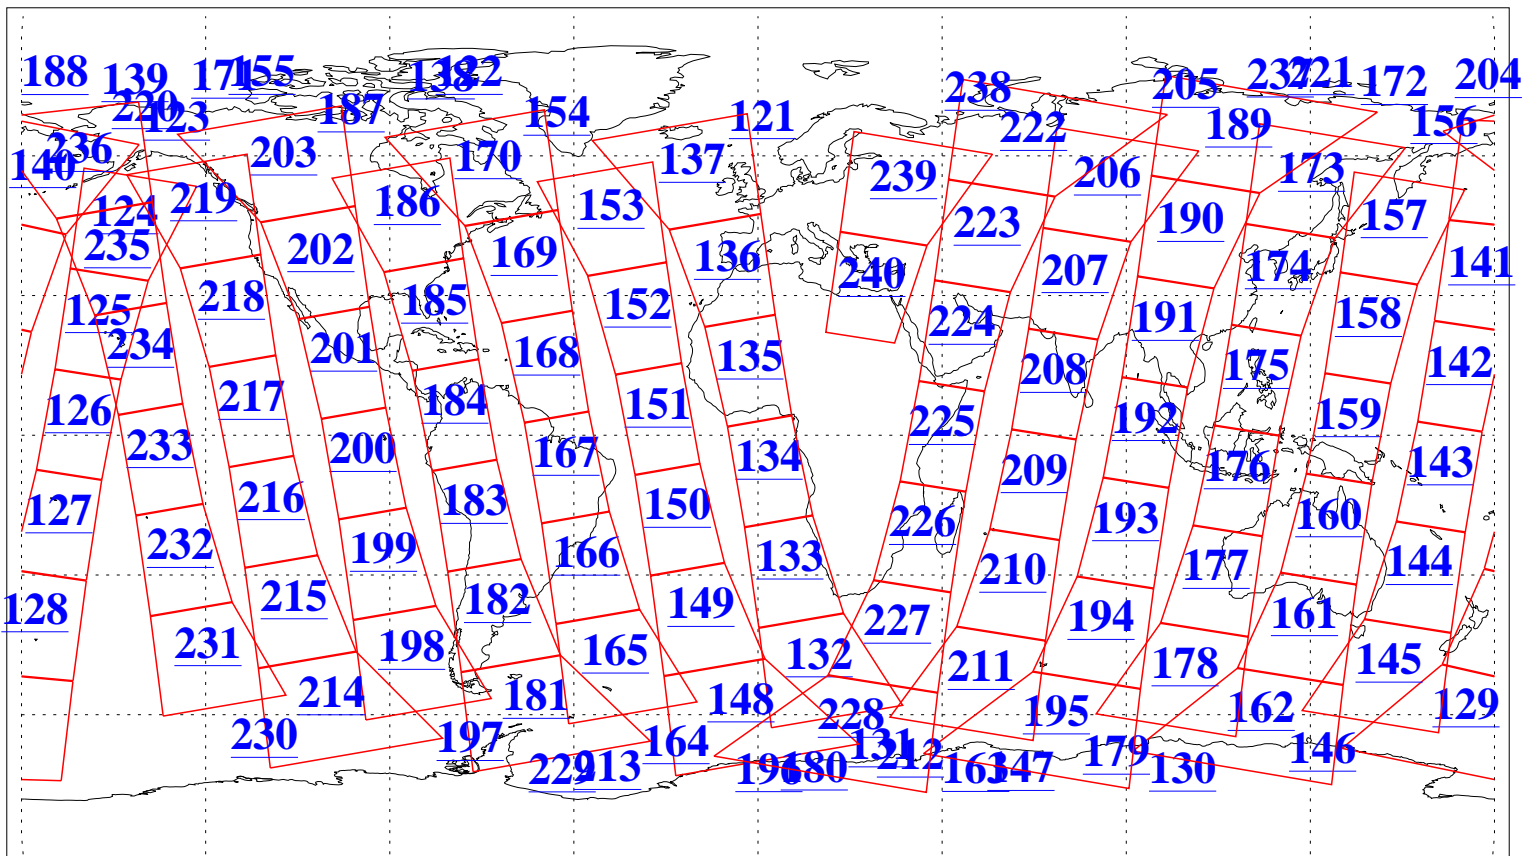

L1B Availability
AMSU Granules: 240
HSB Granules: 0
AIRS Granules: 240

18 Mar 2004
DoY 78
Aqua Day 684
Granules: 1 to 120

Granules: 121 to 240

Legend: AMSU Available, HSB Available, AIRS Available

L1B Availability
 AMSU Granules: 240
 HSB Granules: 0
 AIRS Granules: 240

18 Mar 2004
 DoY 78
 Aqua Day 684

Ascending Granules

Descending Granules

Legend: AMSU Available, HSB Available, AIRS Available

L1B Availability
 AMSU Granules: 240
 HSB Granules: 0
 AIRS Granules: 240

18 Mar 2004
 DoY 78
 Aqua Day 684

Northern Hemisphere Granules

Southern Hemisphere Granules

Legend: AMSU Available, HSB Available, AIRS Available