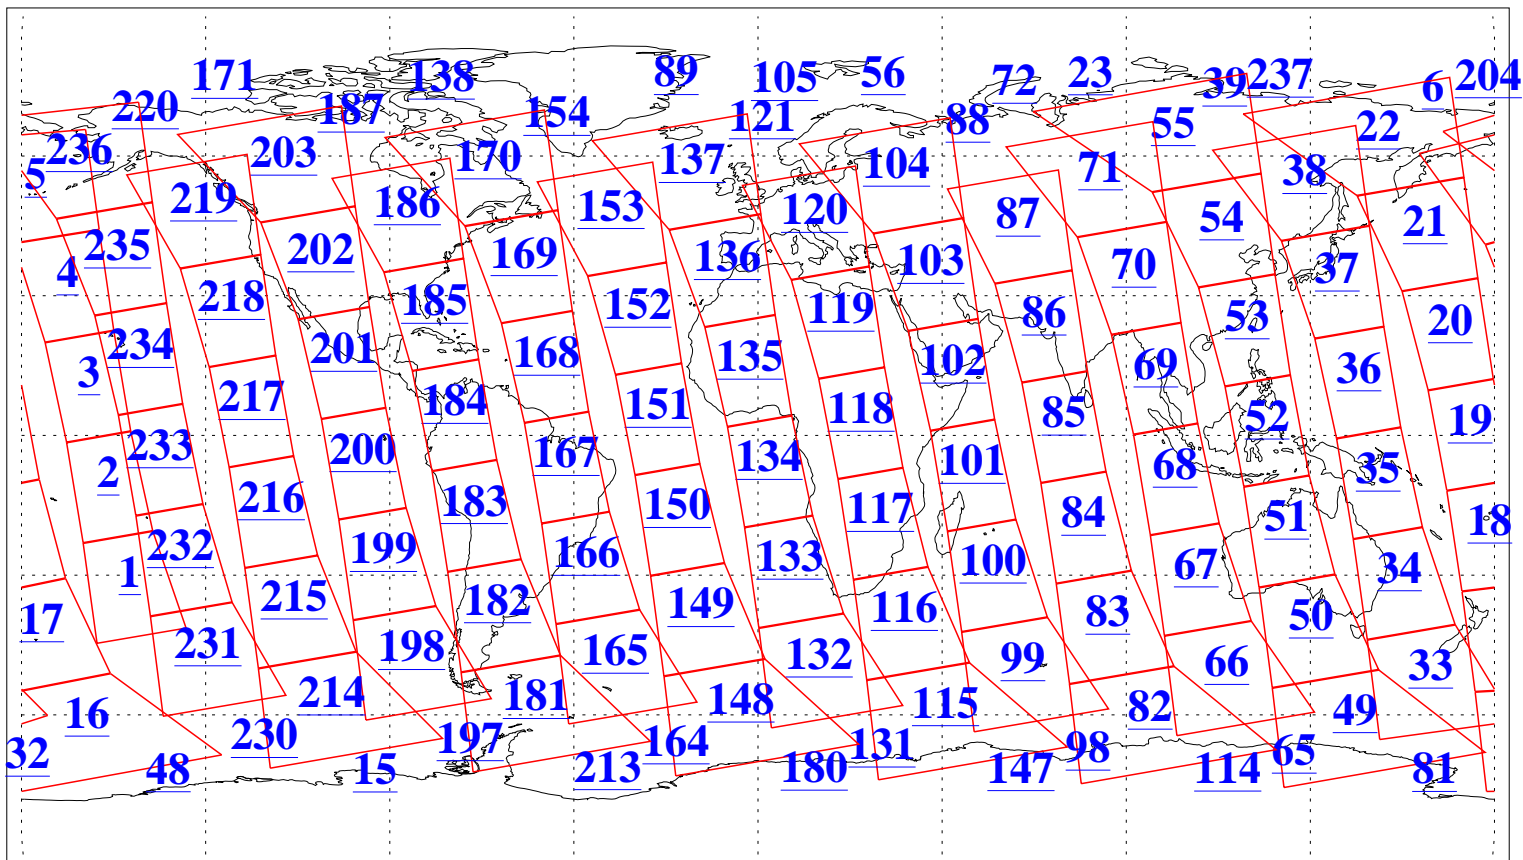

L1B Availability
AMSU Granules: 240
HSB Granules: 0
AIRS Granules: 240

18 Mar 2004
DoY 78
Aqua Day 684
Granules: 1 to 120

Granules: 121 to 240

Legend: AMSU Available, HSB Available, AIRS Available

L1B Availability
 AMSU Granules: 240
 HSB Granules: 0
 AIRS Granules: 240

18 Mar 2004
 DoY 78
 Aqua Day 684

Ascending Granules

Descending Granules

Legend: AMSU Available, HSB Available, AIRS Available

L1B Availability
 AMSU Granules: 240
 HSB Granules: 0
 AIRS Granules: 240

18 Mar 2004
 DoY 78
 Aqua Day 684

Northern Hemisphere Granules

Southern Hemisphere Granules

Legend: AMSU Available, HSB Available, AIRS Available