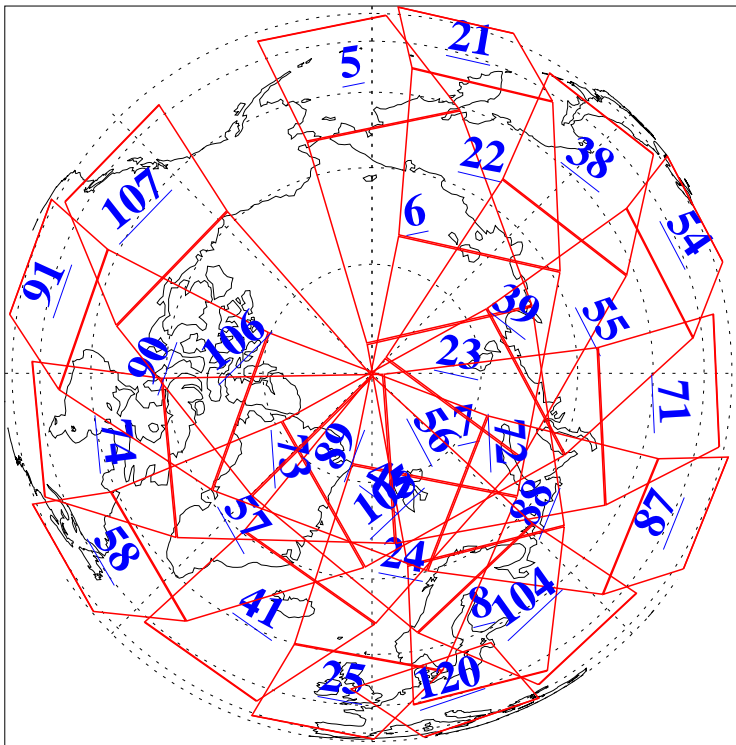

L1B Availability
AMSU Granules: 240
HSB Granules: 0
AIRS Granules: 240

18 Mar 2004
DoY 78
Aqua Day 684
Granules: 1 to 120

Granules: 121 to 240

Legend: AMSU Available, HSB Available, AIRS Available

L1B Availability
 AMSU Granules: 240
 HSB Granules: 0
 AIRS Granules: 240

18 Mar 2004
 DoY 78
 Aqua Day 684

Ascending Granules

Descending Granules

Legend: AMSU Available, HSB Available, AIRS Available

L1B Availability
 AMSU Granules: 240
 HSB Granules: 0
 AIRS Granules: 240

18 Mar 2004
 DoY 78
 Aqua Day 684

Northern Hemisphere Granules

Southern Hemisphere Granules

Legend: AMSU Available, HSB Available, AIRS Available