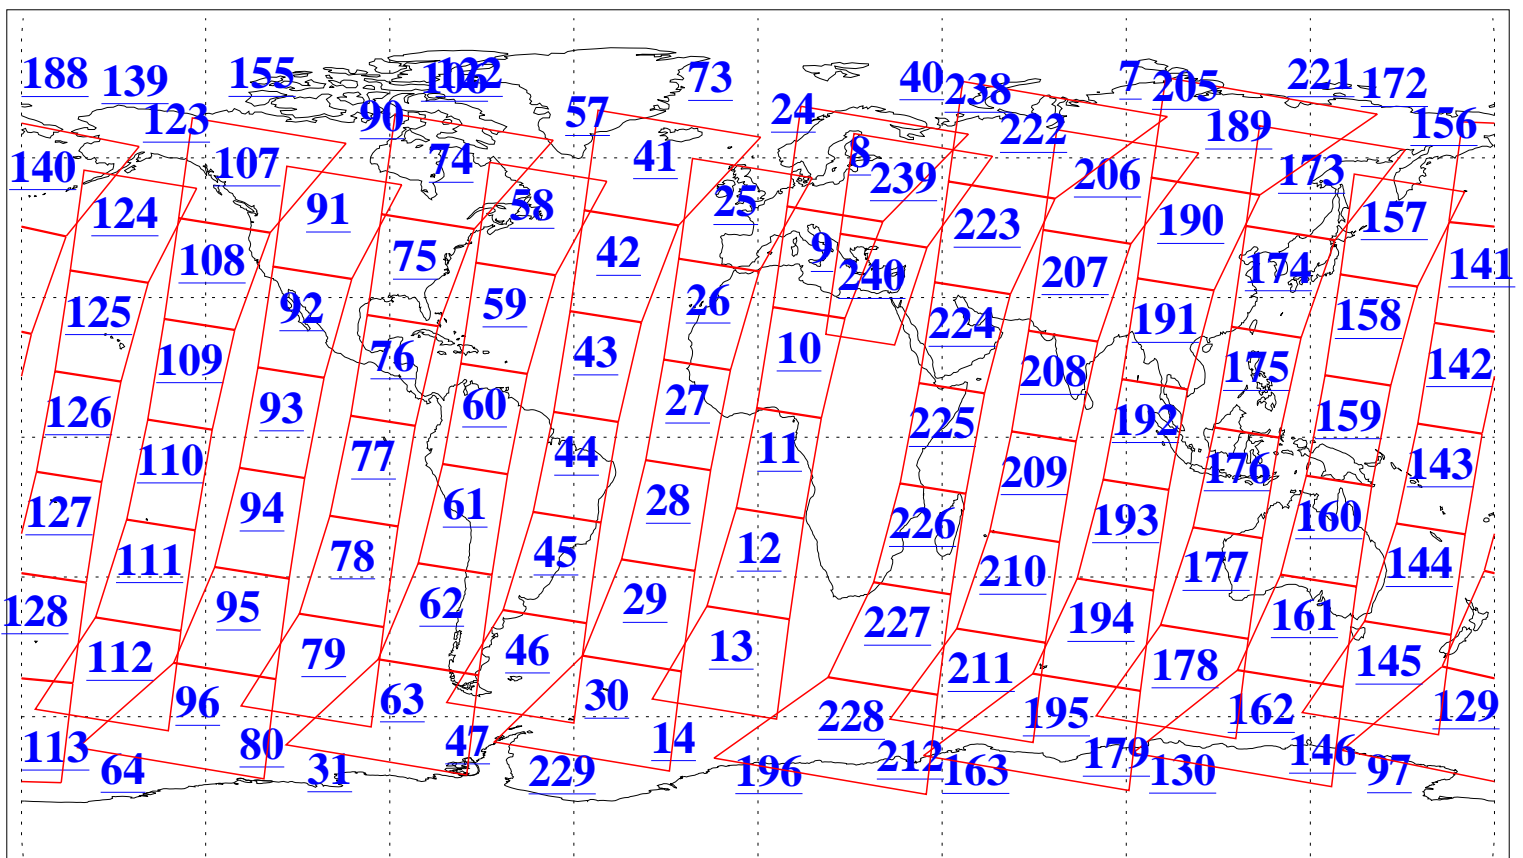

L1B Availability
AMSU Granules: 240
HSB Granules: 0
AIRS Granules: 240

18 Mar 2004
DoY 78
Aqua Day 684
Granules: 1 to 120

Granules: 121 to 240

Legend: AMSU Available, HSB Available, AIRS Available

L1B Availability
 AMSU Granules: 240
 HSB Granules: 0
 AIRS Granules: 240

18 Mar 2004
 DoY 78
 Aqua Day 684

Ascending Granules

Descending Granules

Legend: AMSU Available, HSB Available, AIRS Available

L1B Availability
 AMSU Granules: 240
 HSB Granules: 0
 AIRS Granules: 240

18 Mar 2004
 DoY 78
 Aqua Day 684

Northern Hemisphere Granules

Southern Hemisphere Granules

Legend: AMSU Available, HSB Available, AIRS Available