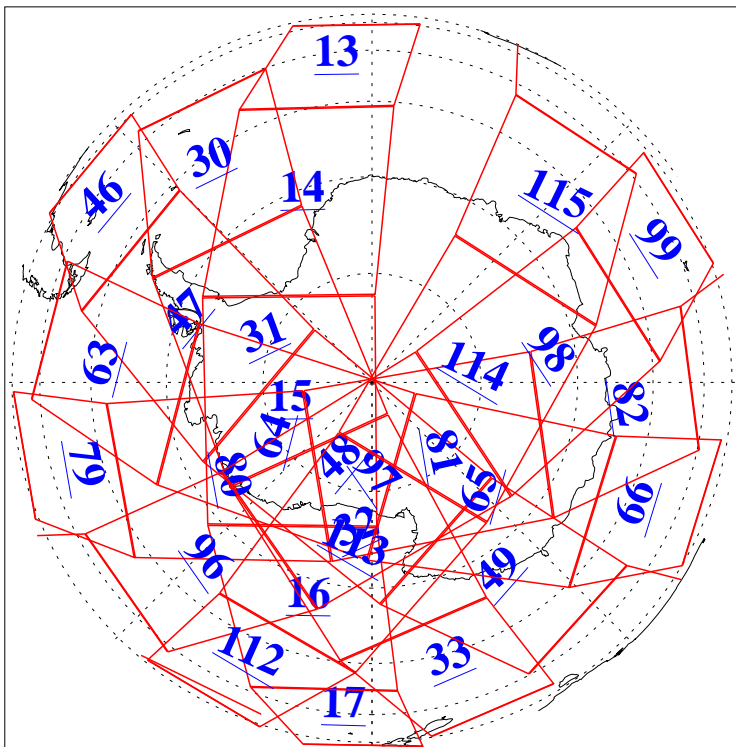

L1B Availability
AMSU Granules: 240
HSB Granules: 0
AIRS Granules: 240

18 Mar 2004
DoY 78
Aqua Day 684
Granules: 1 to 120

Granules: 121 to 240

Legend: AMSU Available, HSB Available, AIRS Available

L1B Availability
 AMSU Granules: 240
 HSB Granules: 0
 AIRS Granules: 240

18 Mar 2004
 DoY 78
 Aqua Day 684

Ascending Granules

Descending Granules

Legend: AMSU Available, HSB Available, AIRS Available

L1B Availability
 AMSU Granules: 240
 HSB Granules: 0
 AIRS Granules: 240

18 Mar 2004
 DoY 78
 Aqua Day 684

Northern Hemisphere Granules

Southern Hemisphere Granules

Legend: AMSU Available, HSB Available, AIRS Available