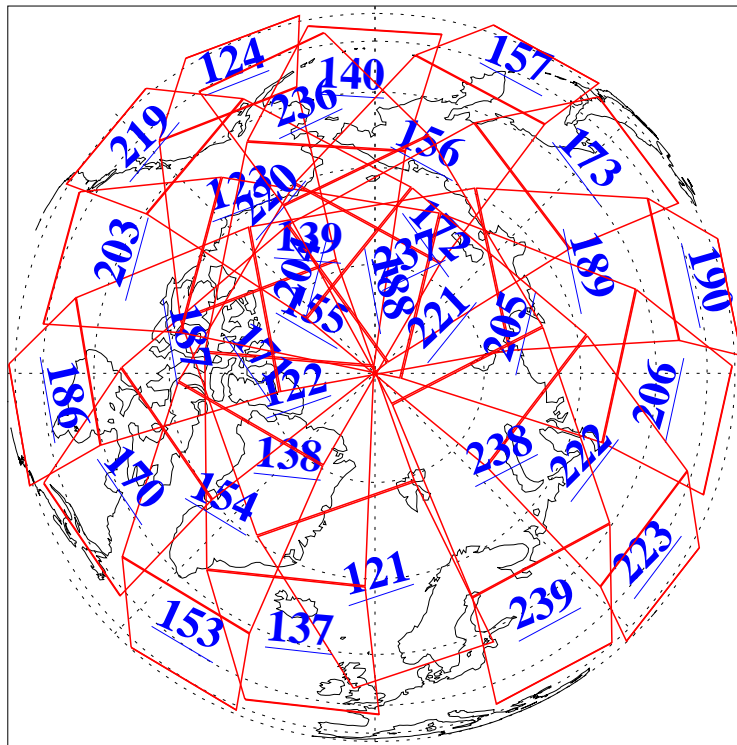

18 Mar 2004
 DoY 78
 Aqua Day 684

Ascending Granules

Descending Granules

Legend: AMSU Available, HSB Available, AIRS Available

L1B Availability
 AMSU Granules: 240
 HSB Granules: 0
 AIRS Granules: 240

18 Mar 2004
 DoY 78
 Aqua Day 684

Northern Hemisphere Granules

Southern Hemisphere Granules

Legend: AMSU Available, HSB Available, AIRS Available