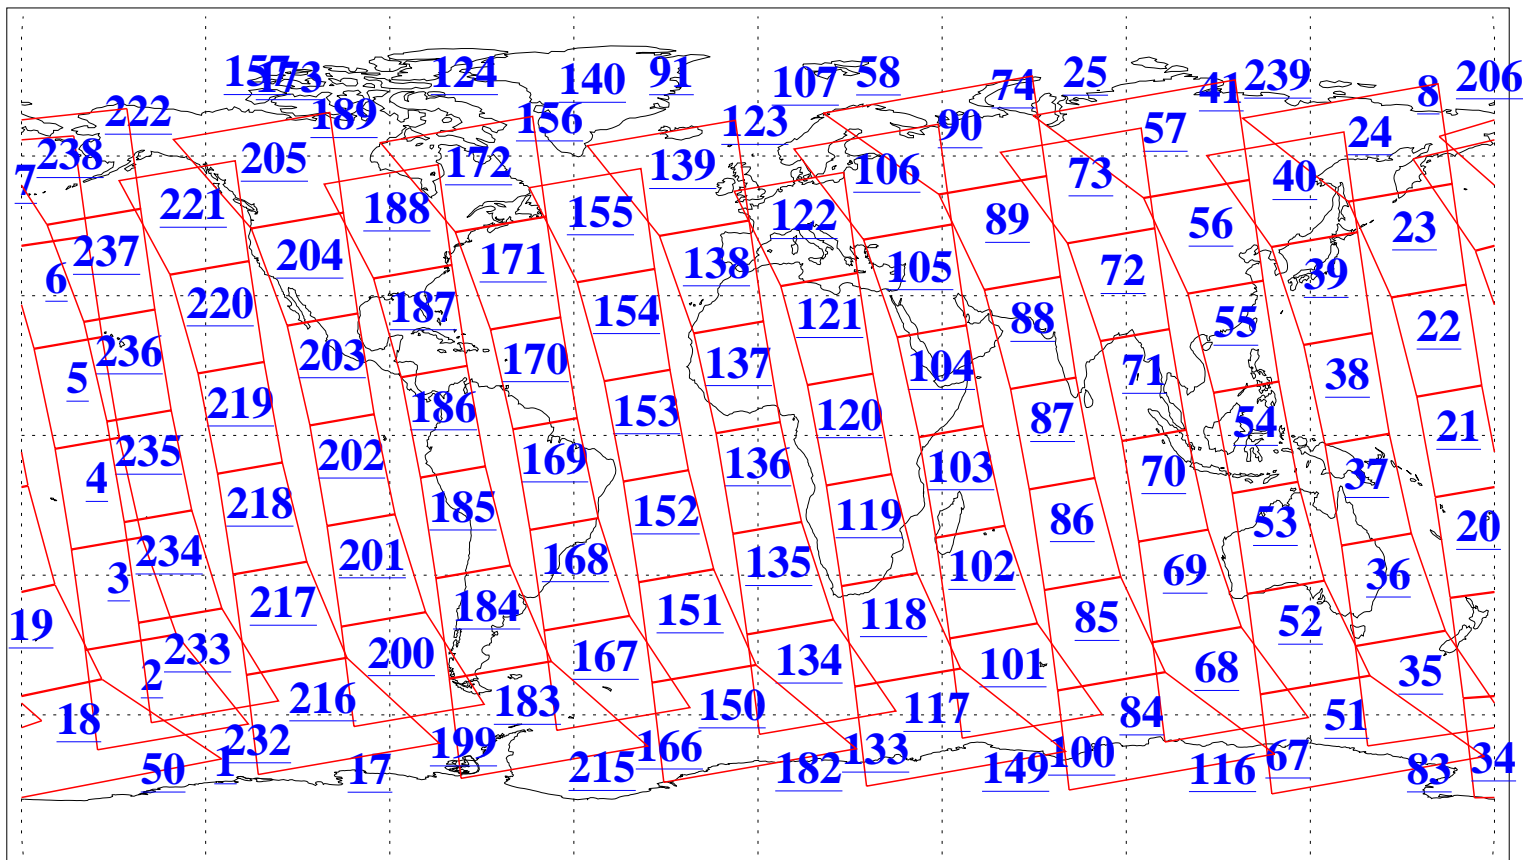

L1B Availability
AMSU Granules: 240
HSB Granules: 0
AIRS Granules: 240

16 Mar 2004
DoY 76
Aqua Day 682
Granules: 1 to 120

Granules: 121 to 240

Legend: AMSU Available, HSB Available, AIRS Available

L1B Availability
AMSU Granules: 240
HSB Granules: 0
AIRS Granules: 240

16 Mar 2004
DoY 76
Aqua Day 682

Ascending Granules

Descending Granules

Legend: AMSU Available, HSB Available, AIRS Available

L1B Availability
 AMSU Granules: 240
 HSB Granules: 0
 AIRS Granules: 240

16 Mar 2004
 DoY 76
 Aqua Day 682

Northern Hemisphere Granules

Southern Hemisphere Granules

Legend: AMSU Available, HSB Available, AIRS Available