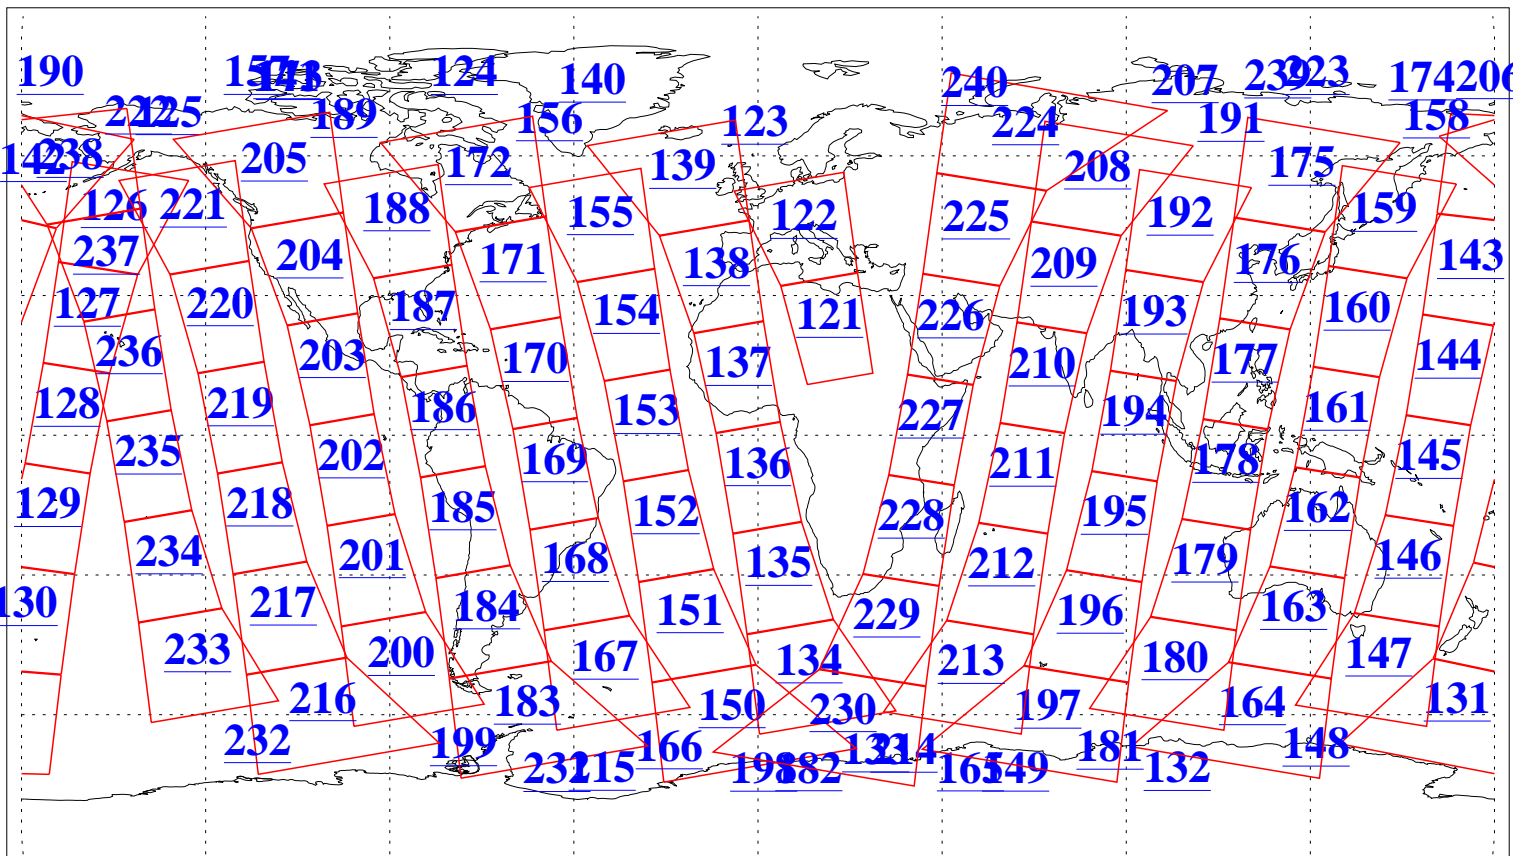

L1B Availability
AMSU Granules: 240
HSB Granules: 0
AIRS Granules: 240

16 Mar 2004
DoY 76
Aqua Day 682
Granules: 1 to 120

Granules: 121 to 240

Legend: AMSU Available, HSB Available, AIRS Available

L1B Availability
AMSU Granules: 240
HSB Granules: 0
AIRS Granules: 240

16 Mar 2004
DoY 76
Aqua Day 682

Ascending Granules

Descending Granules

Legend: AMSU Available, HSB Available, AIRS Available

L1B Availability
 AMSU Granules: 240
 HSB Granules: 0
 AIRS Granules: 240

16 Mar 2004
 DoY 76
 Aqua Day 682