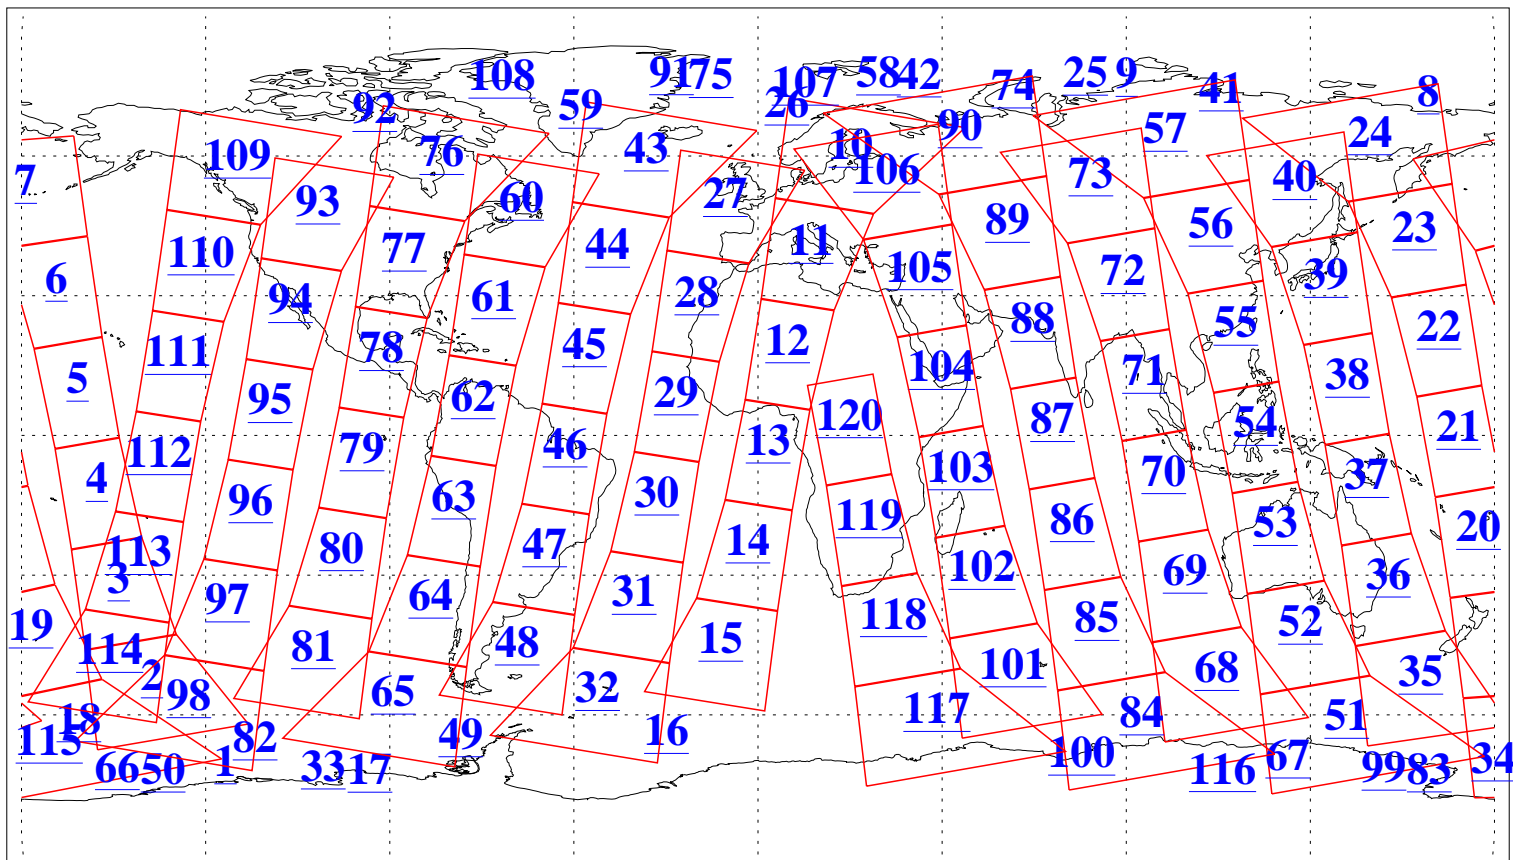

L1B Availability
AMSU Granules: 240
HSB Granules: 0
AIRS Granules: 240

16 Mar 2004
DoY 76
Aqua Day 682
Granules: 1 to 120

Granules: 121 to 240

Legend: AMSU Available, HSB Available, AIRS Available

L1B Availability
AMSU Granules: 240
HSB Granules: 0
AIRS Granules: 240

16 Mar 2004
DoY 76
Aqua Day 682

Ascending Granules

Descending Granules

Legend: AMSU Available, HSB Available, AIRS Available

L1B Availability
 AMSU Granules: 240
 HSB Granules: 0
 AIRS Granules: 240

16 Mar 2004
 DoY 76
 Aqua Day 682

Northern Hemisphere Granules

Southern Hemisphere Granules

Legend: AMSU Available, HSB Available, AIRS Available