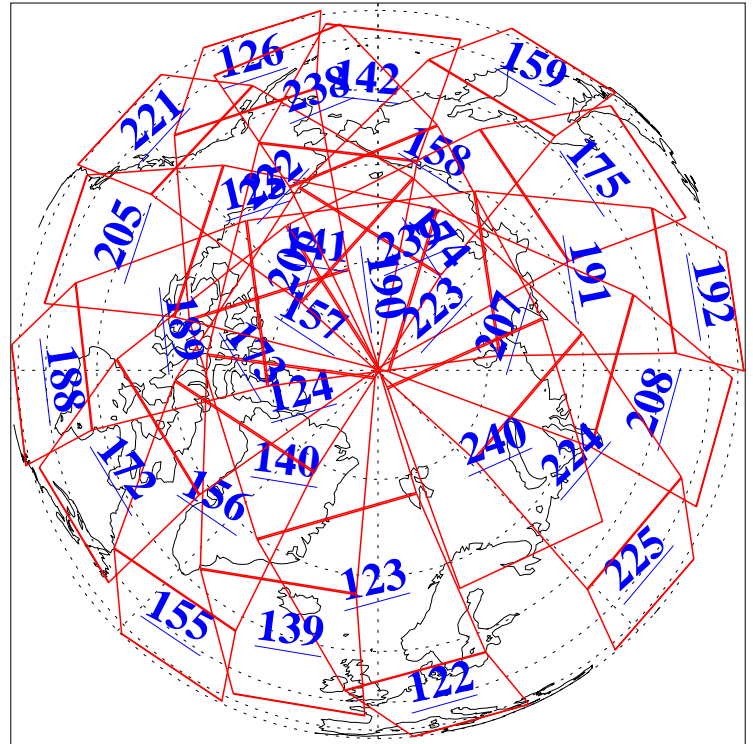

L1B Availability
AMSU Granules: 240
HSB Granules: 0
AIRS Granules: 240

16 Mar 2004
DoY 76
Aqua Day 682
Granules: 1 to 120

Granules: 121 to 240

Legend: AMSU Available, HSB Available, AIRS Available

L1B Availability
AMSU Granules: 240
HSB Granules: 0
AIRS Granules: 240

16 Mar 2004
DoY 76
Aqua Day 682

Ascending Granules

Descending Granules

Legend: AMSU Available, HSB Available, AIRS Available

L1B Availability
 AMSU Granules: 240
 HSB Granules: 0
 AIRS Granules: 240

16 Mar 2004
 DoY 76
 Aqua Day 682

Northern Hemisphere Granules

Southern Hemisphere Granules

Legend: AMSU Available, HSB Available, AIRS Available