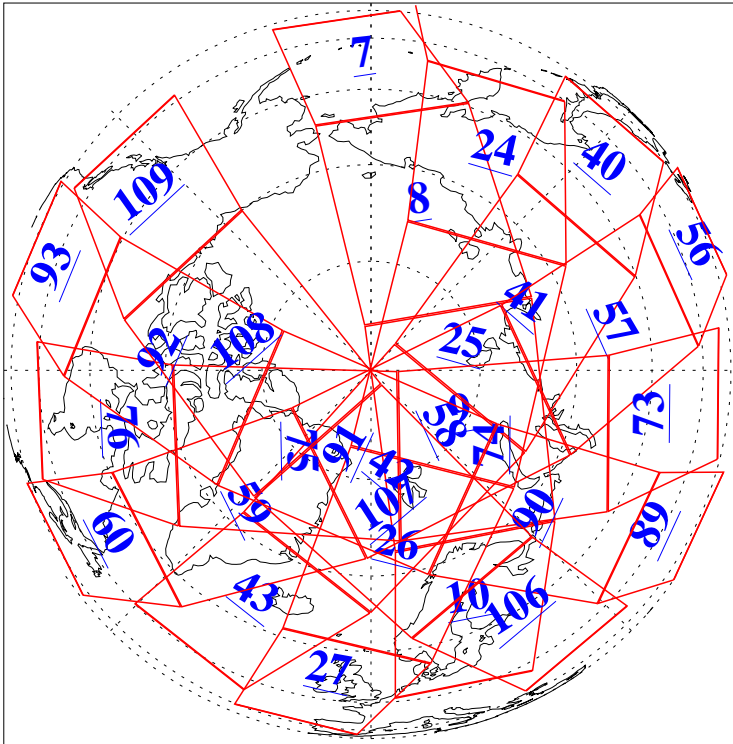

L1B Availability
AMSU Granules: 240
HSB Granules: 0
AIRS Granules: 240

16 Mar 2004
DoY 76
Aqua Day 682
Granules: 1 to 120

Granules: 121 to 240

Legend: AMSU Available, HSB Available, AIRS Available

L1B Availability
AMSU Granules: 240
HSB Granules: 0
AIRS Granules: 240

16 Mar 2004
DoY 76
Aqua Day 682

Ascending Granules

Descending Granules

Legend: AMSU Available, HSB Available, AIRS Available

L1B Availability
 AMSU Granules: 240
 HSB Granules: 0
 AIRS Granules: 240

16 Mar 2004
 DoY 76
 Aqua Day 682

Northern Hemisphere Granules

Southern Hemisphere Granules

Legend: AMSU Available, HSB Available, AIRS Available