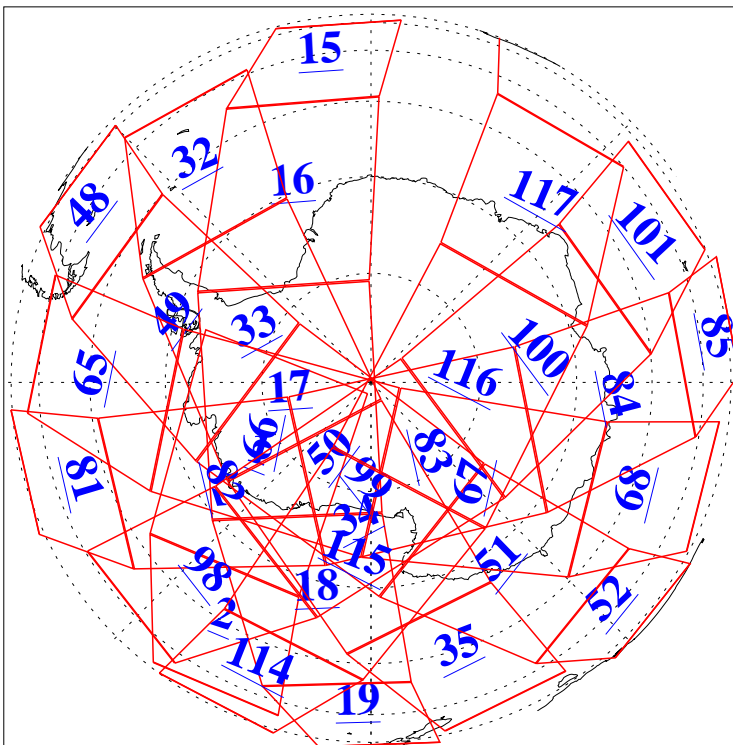

L1B Availability
AMSU Granules: 240
HSB Granules: 0
AIRS Granules: 240

16 Mar 2004
DoY 76
Aqua Day 682
Granules: 1 to 120

Granules: 121 to 240

Legend: AMSU Available, HSB Available, AIRS Available

L1B Availability
AMSU Granules: 240
HSB Granules: 0
AIRS Granules: 240

16 Mar 2004
DoY 76
Aqua Day 682

Ascending Granules

Descending Granules

Legend: AMSU Available, HSB Available, AIRS Available

L1B Availability
 AMSU Granules: 240
 HSB Granules: 0
 AIRS Granules: 240

16 Mar 2004
 DoY 76
 Aqua Day 682

Northern Hemisphere Granules

Southern Hemisphere Granules

Legend: AMSU Available, HSB Available, AIRS Available