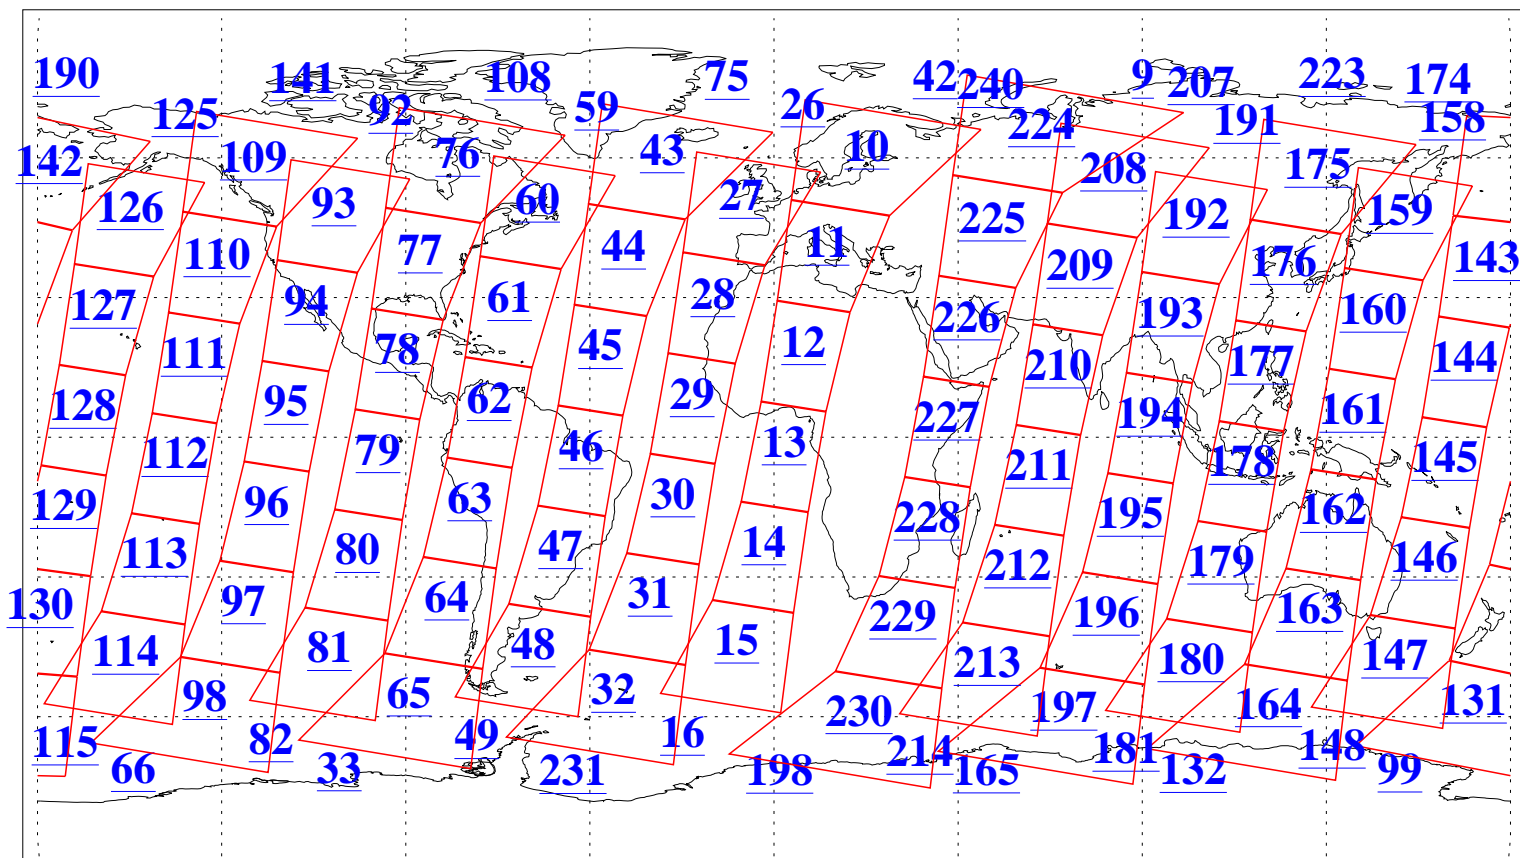

L1B Availability
AMSU Granules: 240
HSB Granules: 0
AIRS Granules: 240

16 Mar 2004
DoY 76
Aqua Day 682
Granules: 1 to 120

Granules: 121 to 240

Legend: AMSU Available, HSB Available, AIRS Available

L1B Availability
AMSU Granules: 240
HSB Granules: 0
AIRS Granules: 240

16 Mar 2004
DoY 76
Aqua Day 682

Ascending Granules

Descending Granules

Legend: AMSU Available, HSB Available, AIRS Available

L1B Availability
 AMSU Granules: 240
 HSB Granules: 0
 AIRS Granules: 240

16 Mar 2004
 DoY 76
 Aqua Day 682

Northern Hemisphere Granules

Southern Hemisphere Granules

Legend: AMSU Available, HSB Available, AIRS Available