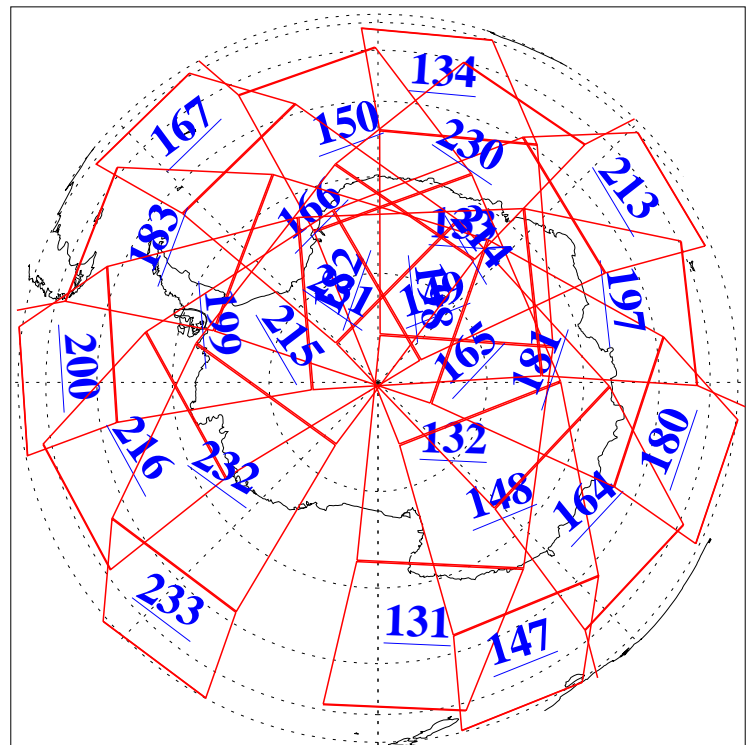

16 Mar 2004
DoY 76
Aqua Day 682

Ascending Granules

Descending Granules

Legend: AMSU Available, HSB Available, AIRS Available

L1B Availability
 AMSU Granules: 240
 HSB Granules: 0
 AIRS Granules: 240

16 Mar 2004
 DoY 76
 Aqua Day 682

Northern Hemisphere Granules

Southern Hemisphere Granules

Legend: AMSU Available, HSB Available, AIRS Available