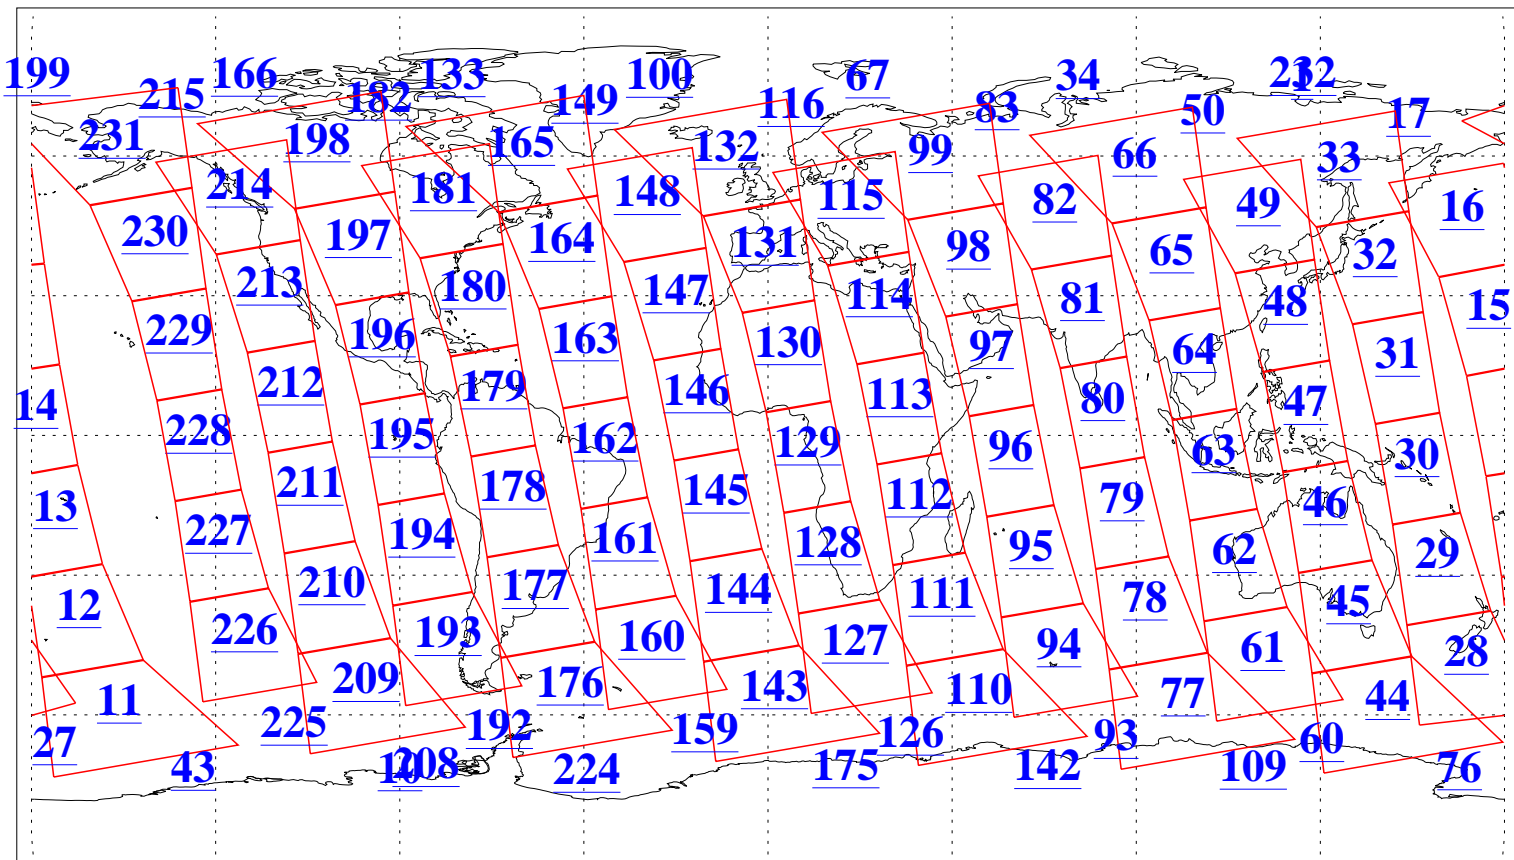

L1B Availability
AMSU Granules: 240
HSB Granules: 0
AIRS Granules: 240

15 Mar 2004
DoY 75
Aqua Day 681
Granules: 1 to 120

Granules: 121 to 240

Legend: AMSU Available, HSB Available, AIRS Available

L1B Availability
AMSU Granules: 240
HSB Granules: 0
AIRS Granules: 240

15 Mar 2004
DoY 75
Aqua Day 681

Ascending Granules

Descending Granules

Legend: AMSU Available, HSB Available, AIRS Available

L1B Availability
 AMSU Granules: 240
 HSB Granules: 0
 AIRS Granules: 240

15 Mar 2004
 DoY 75
 Aqua Day 681

Northern Hemisphere Granules

Southern Hemisphere Granules

Legend: AMSU Available, HSB Available, AIRS Available