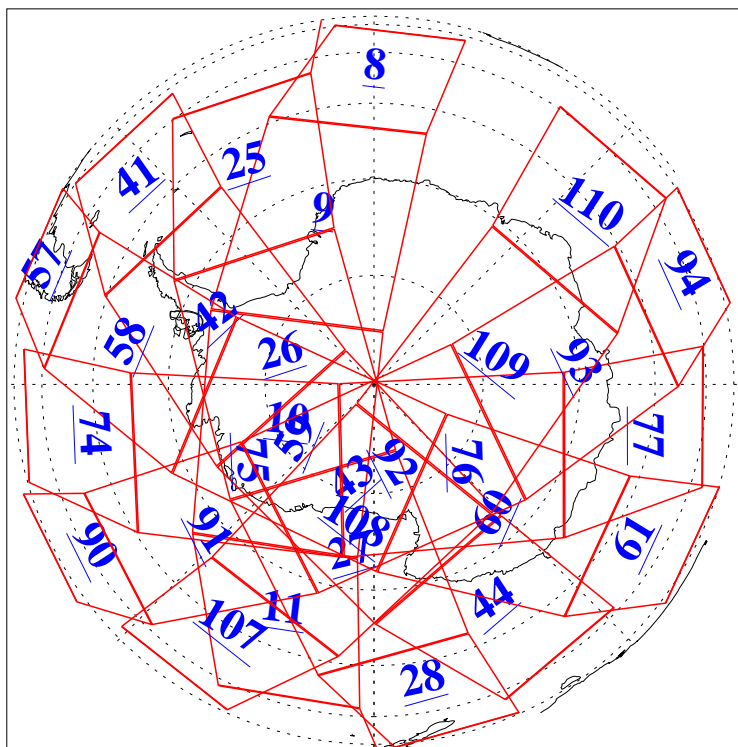

L1B Availability
AMSU Granules: 240
HSB Granules: 0
AIRS Granules: 240

15 Mar 2004
DoY 75
Aqua Day 681
Granules: 1 to 120

Granules: 121 to 240

Legend: AMSU Available, HSB Available, AIRS Available

L1B Availability
AMSU Granules: 240
HSB Granules: 0
AIRS Granules: 240

15 Mar 2004
DoY 75
Aqua Day 681

Ascending Granules

Descending Granules

Legend: AMSU Available, HSB Available, AIRS Available

L1B Availability
 AMSU Granules: 240
 HSB Granules: 0
 AIRS Granules: 240

15 Mar 2004
 DoY 75
 Aqua Day 681

Northern Hemisphere Granules

Southern Hemisphere Granules

Legend: AMSU Available, HSB Available, AIRS Available