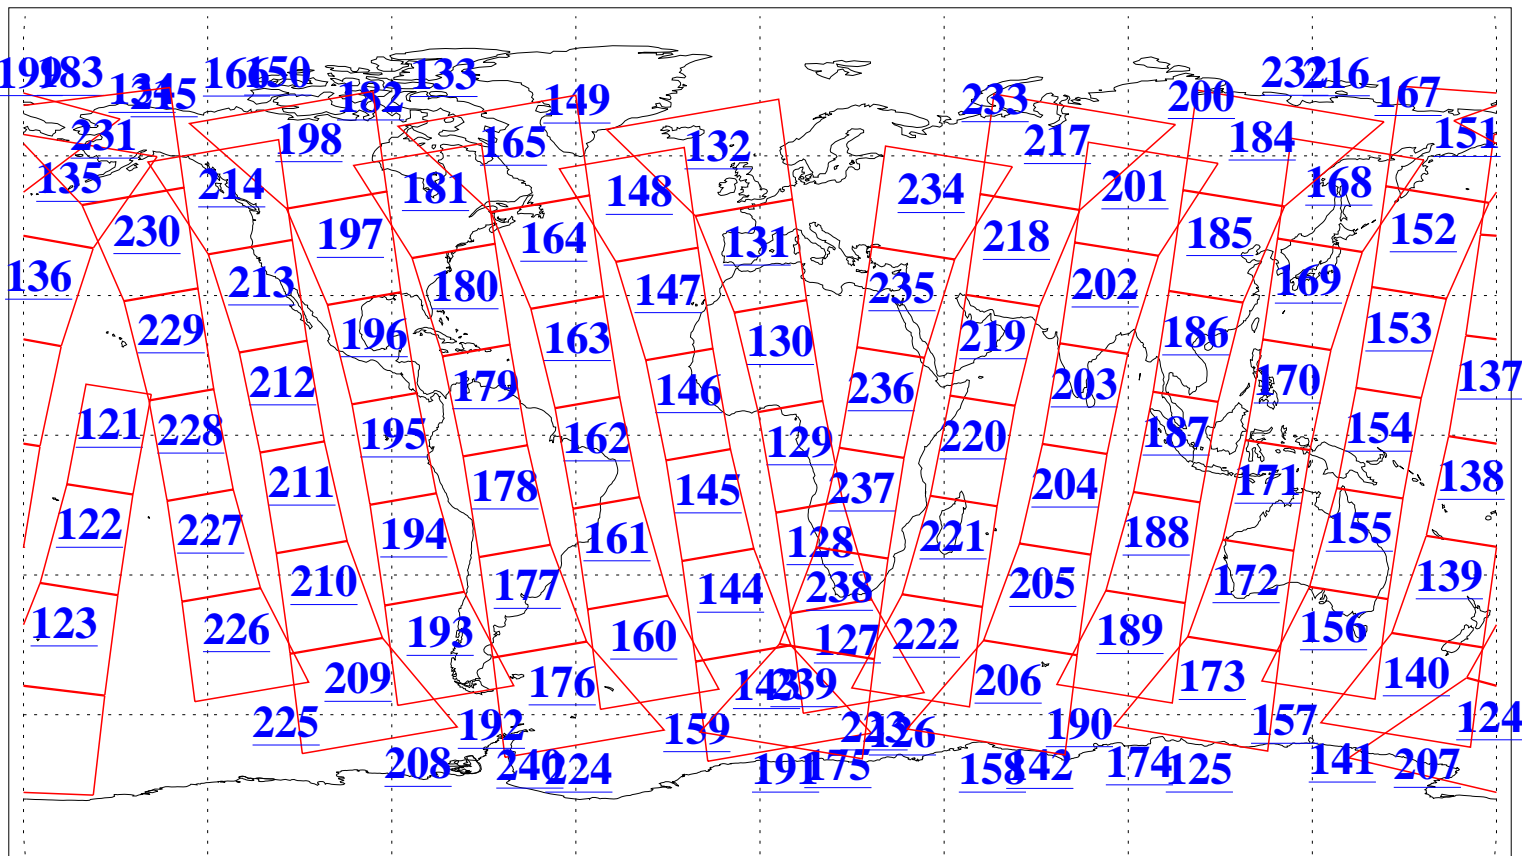

L1B Availability
AMSU Granules: 240
HSB Granules: 0
AIRS Granules: 240

15 Mar 2004
DoY 75
Aqua Day 681
Granules: 1 to 120

Granules: 121 to 240

Legend: AMSU Available, HSB Available, AIRS Available

L1B Availability
AMSU Granules: 240
HSB Granules: 0
AIRS Granules: 240

15 Mar 2004
DoY 75
Aqua Day 681

Ascending Granules

Descending Granules

Legend: AMSU Available, HSB Available, AIRS Available

L1B Availability
 AMSU Granules: 240
 HSB Granules: 0
 AIRS Granules: 240

15 Mar 2004
 DoY 75
 Aqua Day 681