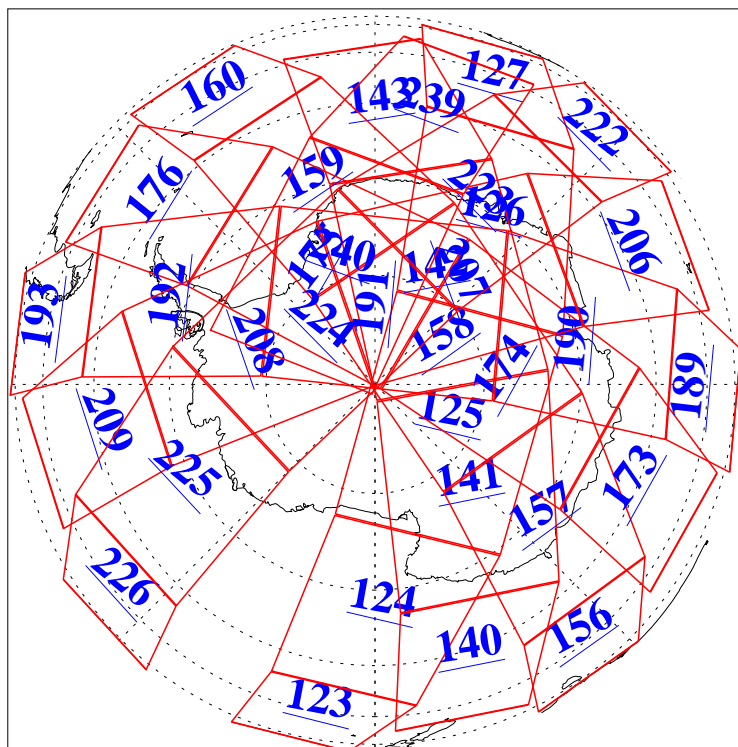

L1B Availability
AMSU Granules: 240
HSB Granules: 0
AIRS Granules: 240

15 Mar 2004
DoY 75
Aqua Day 681
Granules: 1 to 120

Granules: 121 to 240

Legend: AMSU Available, HSB Available, AIRS Available

L1B Availability
AMSU Granules: 240
HSB Granules: 0
AIRS Granules: 240

15 Mar 2004
DoY 75
Aqua Day 681

Ascending Granules

Descending Granules

Legend: AMSU Available, HSB Available, AIRS Available

L1B Availability
 AMSU Granules: 240
 HSB Granules: 0
 AIRS Granules: 240

15 Mar 2004
 DoY 75
 Aqua Day 681

Northern Hemisphere Granules

Southern Hemisphere Granules

Legend: AMSU Available, HSB Available, AIRS Available