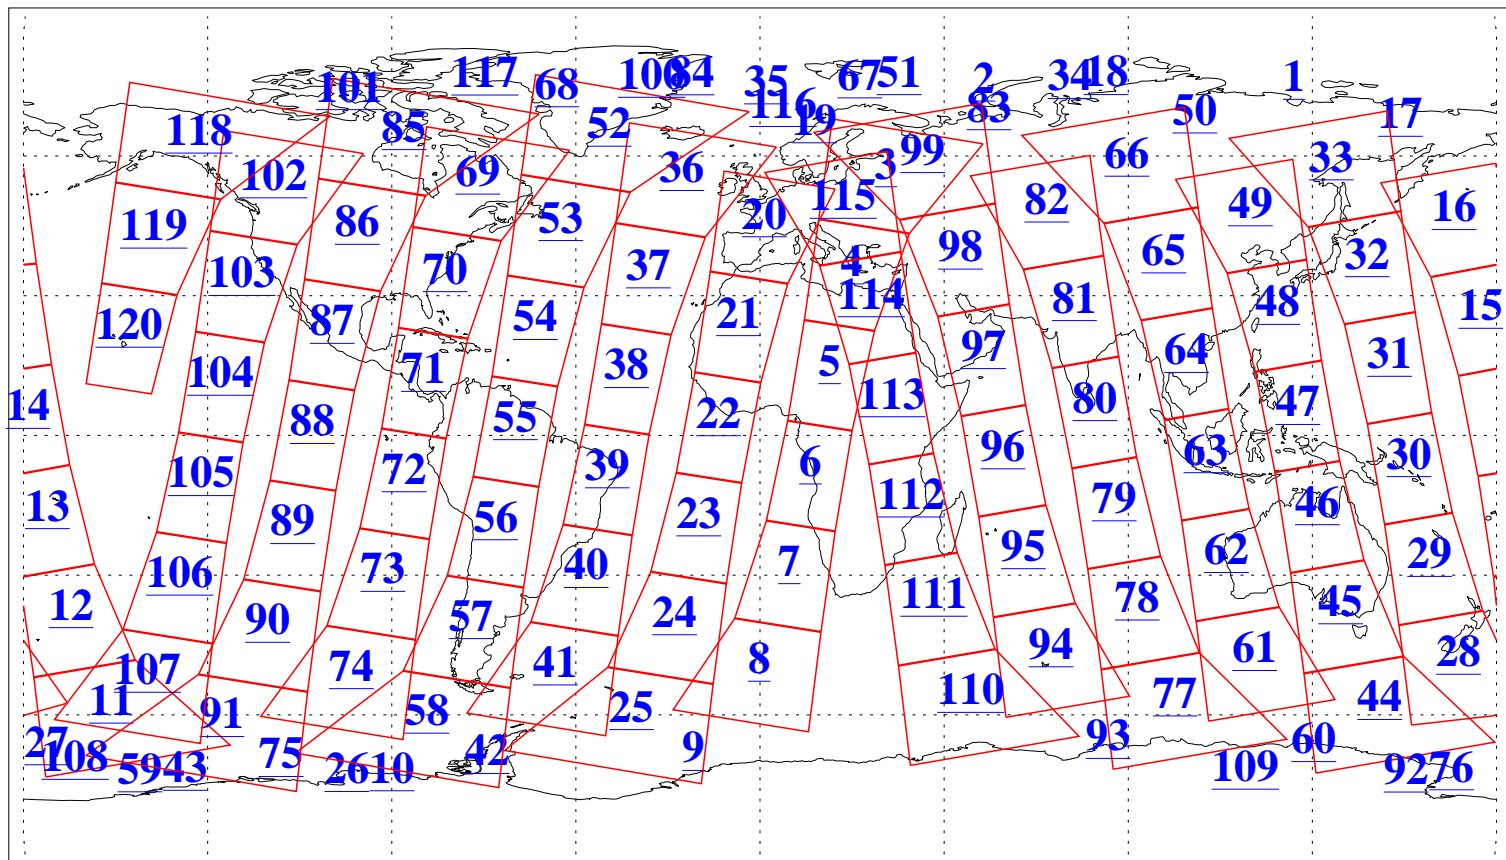

L1B Availability
AMSU Granules: 240
HSB Granules: 0
AIRS Granules: 240

15 Mar 2004
DoY 75
Aqua Day 681
Granules: 1 to 120

Granules: 121 to 240

Legend: AMSU Available, HSB Available, AIRS Available

L1B Availability
AMSU Granules: 240
HSB Granules: 0
AIRS Granules: 240

15 Mar 2004
DoY 75
Aqua Day 681

Ascending Granules

Descending Granules

Legend: AMSU Available, HSB Available, AIRS Available

L1B Availability
 AMSU Granules: 240
 HSB Granules: 0
 AIRS Granules: 240

15 Mar 2004
 DoY 75
 Aqua Day 681

Northern Hemisphere Granules

Southern Hemisphere Granules

Legend: AMSU Available, HSB Available, AIRS Available