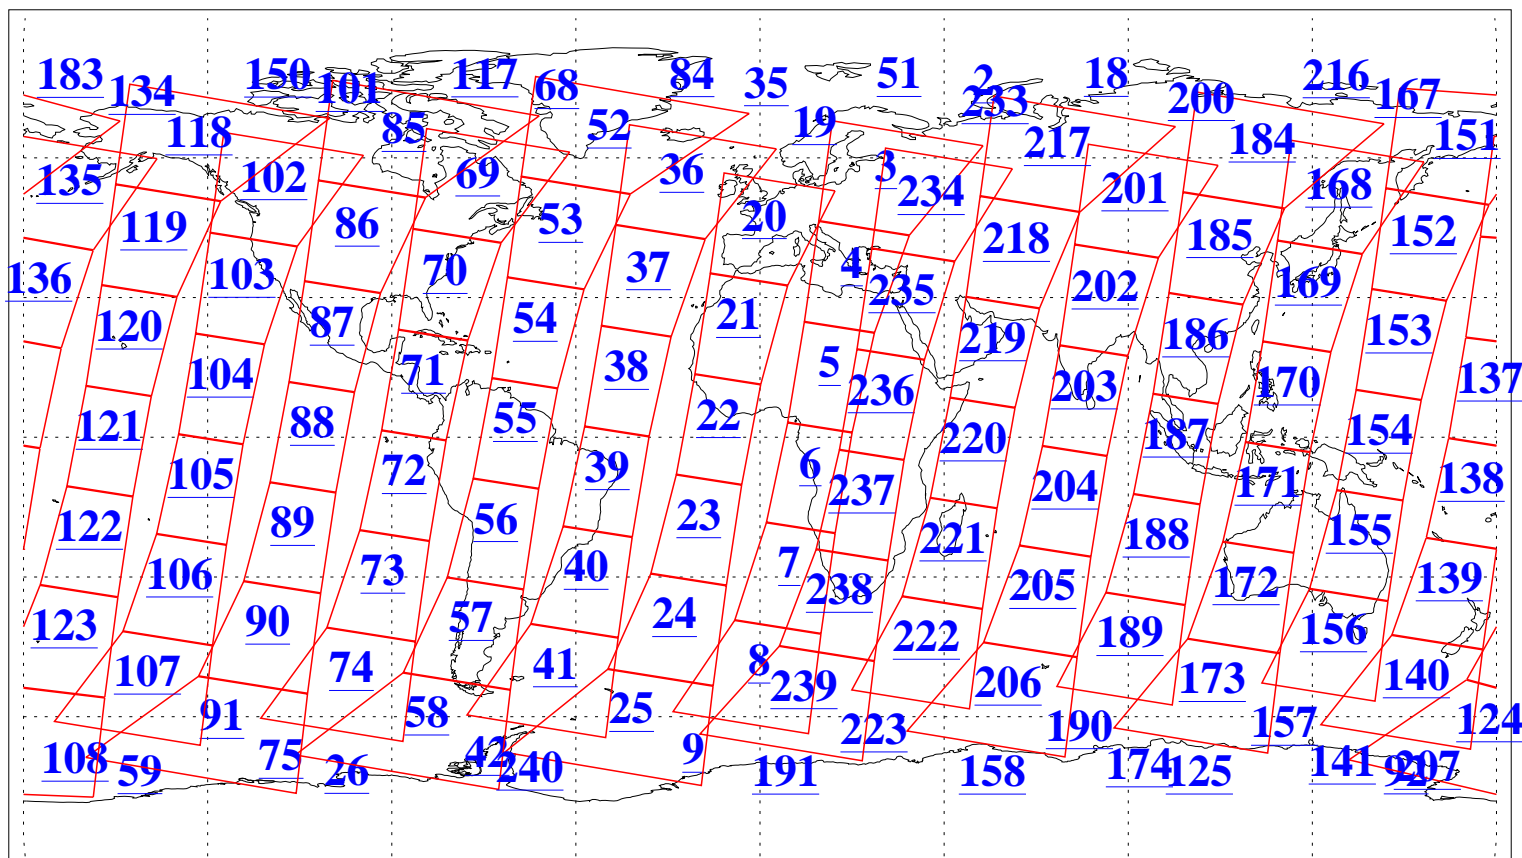

L1B Availability
AMSU Granules: 240
HSB Granules: 0
AIRS Granules: 240

15 Mar 2004
DoY 75
Aqua Day 681
Granules: 1 to 120

Granules: 121 to 240

Legend: AMSU Available, HSB Available, AIRS Available

L1B Availability
AMSU Granules: 240
HSB Granules: 0
AIRS Granules: 240

15 Mar 2004
DoY 75
Aqua Day 681

Ascending Granules

Descending Granules

Legend: AMSU Available, HSB Available, AIRS Available

L1B Availability
 AMSU Granules: 240
 HSB Granules: 0
 AIRS Granules: 240

15 Mar 2004
 DoY 75
 Aqua Day 681

Northern Hemisphere Granules

Southern Hemisphere Granules

Legend: AMSU Available, HSB Available, AIRS Available