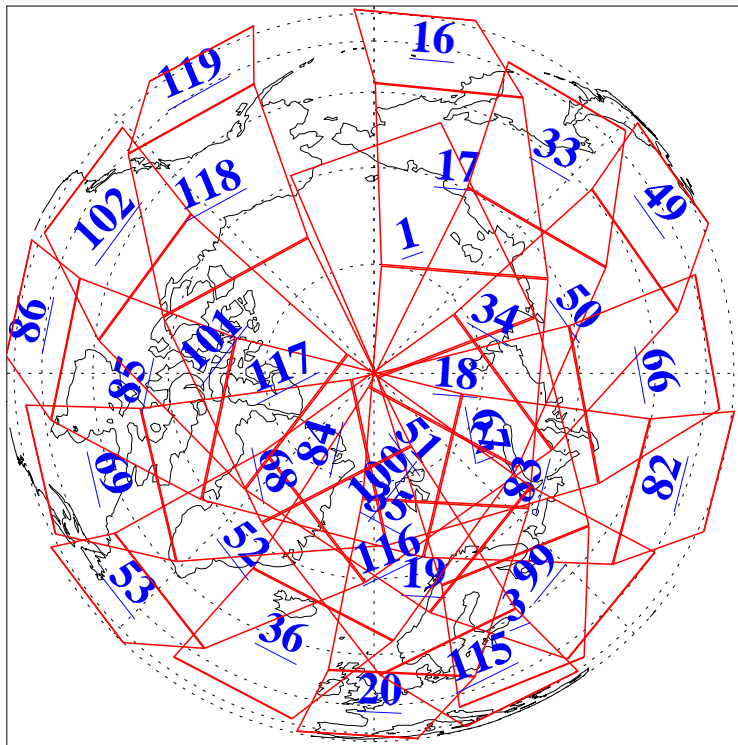

L1B Availability
AMSU Granules: 240
HSB Granules: 0
AIRS Granules: 240

15 Mar 2004
DoY 75
Aqua Day 681
Granules: 1 to 120

Granules: 121 to 240

Legend: AMSU Available, HSB Available, AIRS Available

L1B Availability
AMSU Granules: 240
HSB Granules: 0
AIRS Granules: 240

15 Mar 2004
DoY 75
Aqua Day 681

Ascending Granules

Descending Granules

Legend: AMSU Available, HSB Available, AIRS Available

L1B Availability
 AMSU Granules: 240
 HSB Granules: 0
 AIRS Granules: 240

15 Mar 2004
 DoY 75
 Aqua Day 681

Northern Hemisphere Granules

Southern Hemisphere Granules

Legend: AMSU Available, HSB Available, AIRS Available