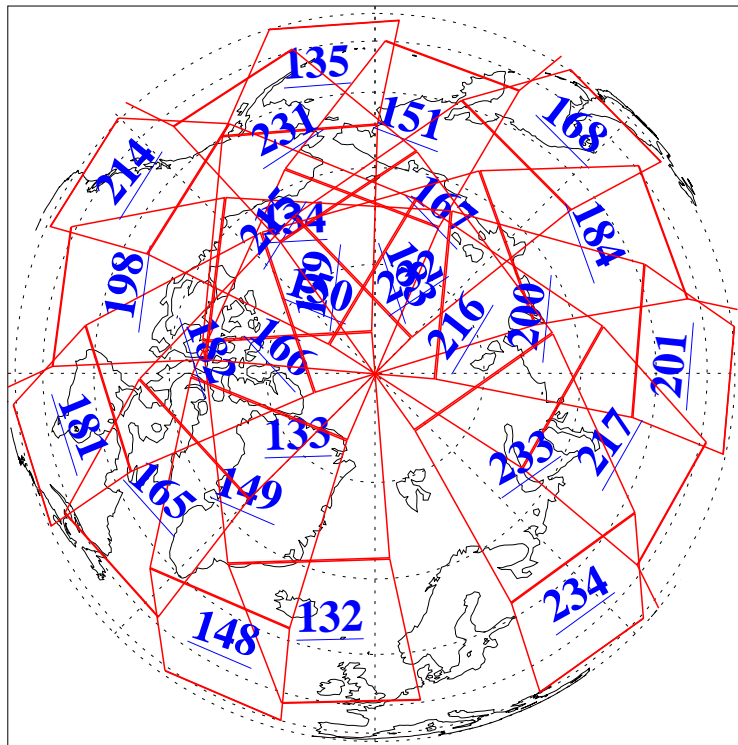

L1B Availability
AMSU Granules: 240
HSB Granules: 0
AIRS Granules: 240

15 Mar 2004
DoY 75
Aqua Day 681
Granules: 1 to 120

Granules: 121 to 240

Legend: AMSU Available, HSB Available, AIRS Available

L1B Availability
AMSU Granules: 240
HSB Granules: 0
AIRS Granules: 240

15 Mar 2004
DoY 75
Aqua Day 681

Ascending Granules

Descending Granules

Legend: AMSU Available, HSB Available, AIRS Available

L1B Availability
 AMSU Granules: 240
 HSB Granules: 0
 AIRS Granules: 240

15 Mar 2004
 DoY 75
 Aqua Day 681

Northern Hemisphere Granules

Southern Hemisphere Granules

Legend: AMSU Available, HSB Available, AIRS Available