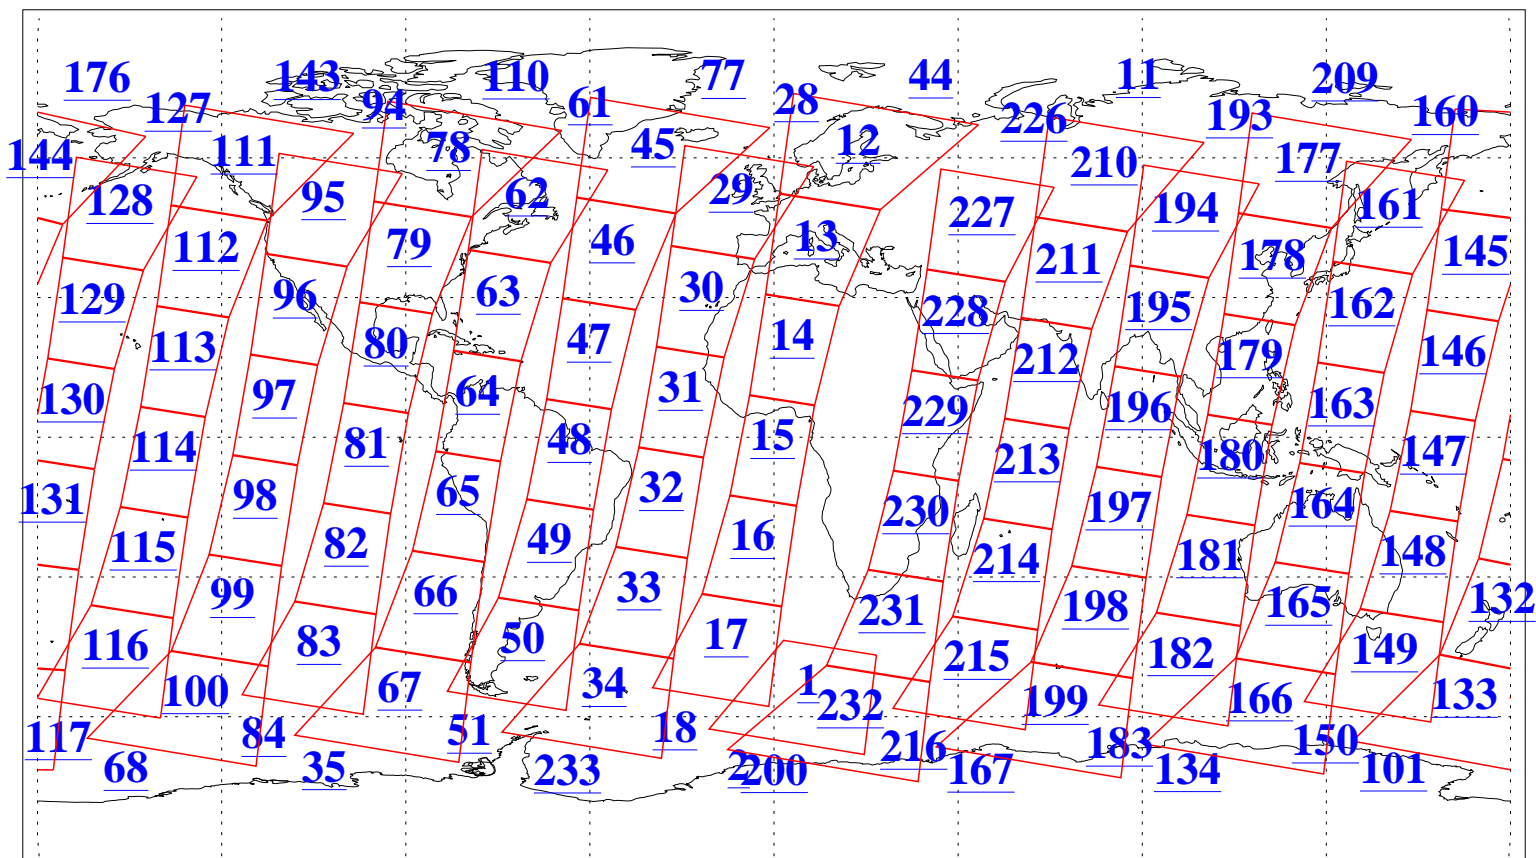

L1B Availability
AMSU Granules: 240
HSB Granules: 0
AIRS Granules: 240

14 Mar 2004
DoY 74
Aqua Day 680
Granules: 1 to 120

Granules: 121 to 240

Legend: AMSU Available, HSB Available, AIRS Available

L1B Availability
AMSU Granules: 240
HSB Granules: 0
AIRS Granules: 240

14 Mar 2004
DoY 74
Aqua Day 680

Ascending Granules

Descending Granules

Legend: AMSU Available, HSB Available, AIRS Available

L1B Availability
 AMSU Granules: 240
 HSB Granules: 0
 AIRS Granules: 240

14 Mar 2004
 DoY 74
 Aqua Day 680

Northern Hemisphere Granules

Southern Hemisphere Granules

Legend: AMSU Available, HSB Available, AIRS Available