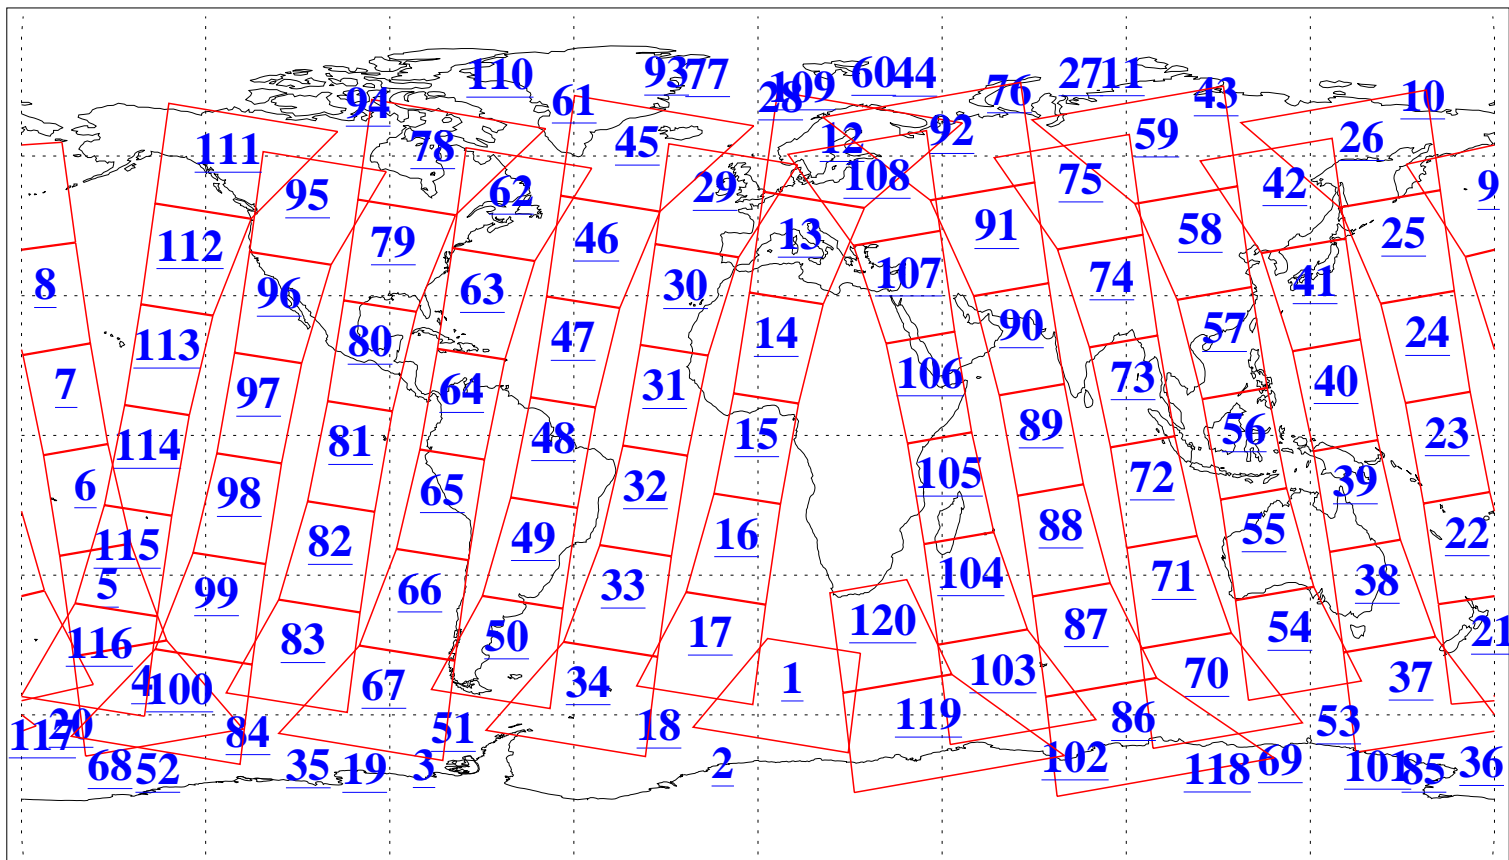

L1B Availability
AMSU Granules: 240
HSB Granules: 0
AIRS Granules: 240

14 Mar 2004
DoY 74
Aqua Day 680
Granules: 1 to 120

Granules: 121 to 240

Legend: AMSU Available, HSB Available, AIRS Available

L1B Availability
AMSU Granules: 240
HSB Granules: 0
AIRS Granules: 240

14 Mar 2004
DoY 74
Aqua Day 680

Ascending Granules

Descending Granules

Legend: AMSU Available, HSB Available, AIRS Available

L1B Availability
 AMSU Granules: 240
 HSB Granules: 0
 AIRS Granules: 240

14 Mar 2004
 DoY 74
 Aqua Day 680

Northern Hemisphere Granules

Southern Hemisphere Granules

Legend: AMSU Available, HSB Available, AIRS Available