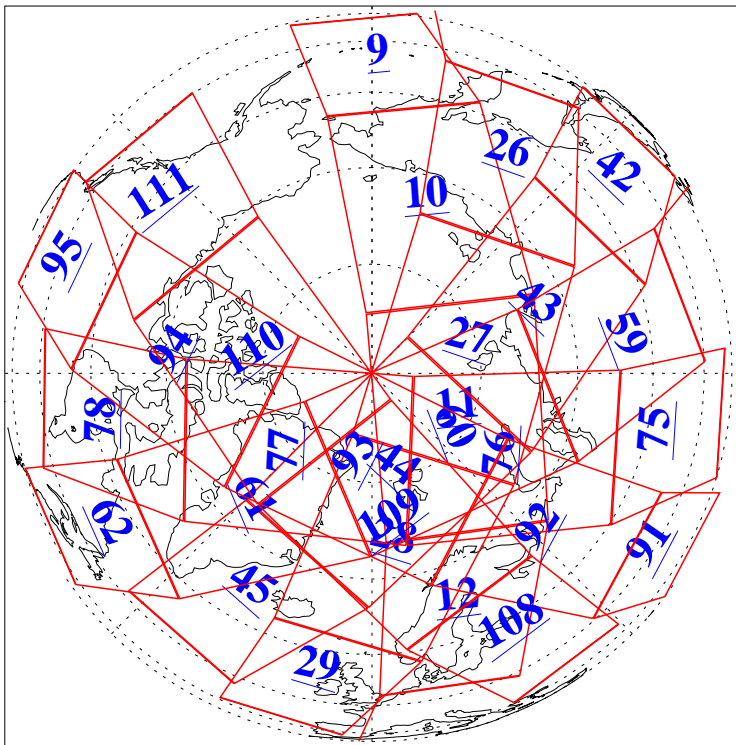

L1B Availability
AMSU Granules: 240
HSB Granules: 0
AIRS Granules: 240

14 Mar 2004
DoY 74
Aqua Day 680
Granules: 1 to 120

Granules: 121 to 240

Legend: AMSU Available, HSB Available, AIRS Available

L1B Availability
AMSU Granules: 240
HSB Granules: 0
AIRS Granules: 240

14 Mar 2004
DoY 74
Aqua Day 680

Ascending Granules

Descending Granules

Legend: AMSU Available, HSB Available, AIRS Available

L1B Availability
 AMSU Granules: 240
 HSB Granules: 0
 AIRS Granules: 240

14 Mar 2004
 DoY 74
 Aqua Day 680

Northern Hemisphere Granules

Southern Hemisphere Granules

Legend: AMSU Available, HSB Available, AIRS Available