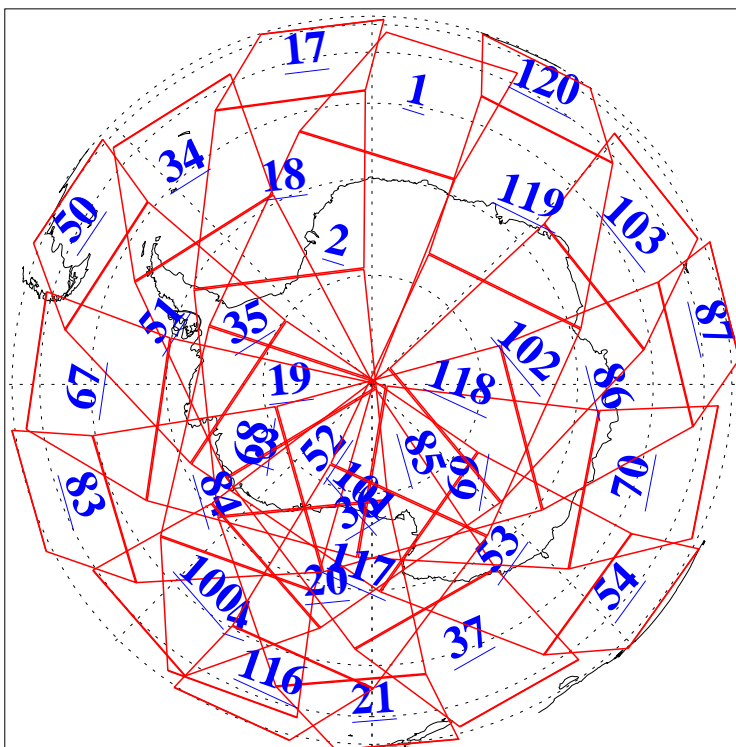

L1B Availability
AMSU Granules: 240
HSB Granules: 0
AIRS Granules: 240

14 Mar 2004
DoY 74
Aqua Day 680
Granules: 1 to 120

Granules: 121 to 240

Legend: AMSU Available, HSB Available, AIRS Available

L1B Availability
AMSU Granules: 240
HSB Granules: 0
AIRS Granules: 240

14 Mar 2004
DoY 74
Aqua Day 680

Ascending Granules

Descending Granules

Legend: AMSU Available, HSB Available, AIRS Available

L1B Availability
 AMSU Granules: 240
 HSB Granules: 0
 AIRS Granules: 240

14 Mar 2004
 DoY 74
 Aqua Day 680

Northern Hemisphere Granules

Southern Hemisphere Granules

Legend: AMSU Available, HSB Available, AIRS Available