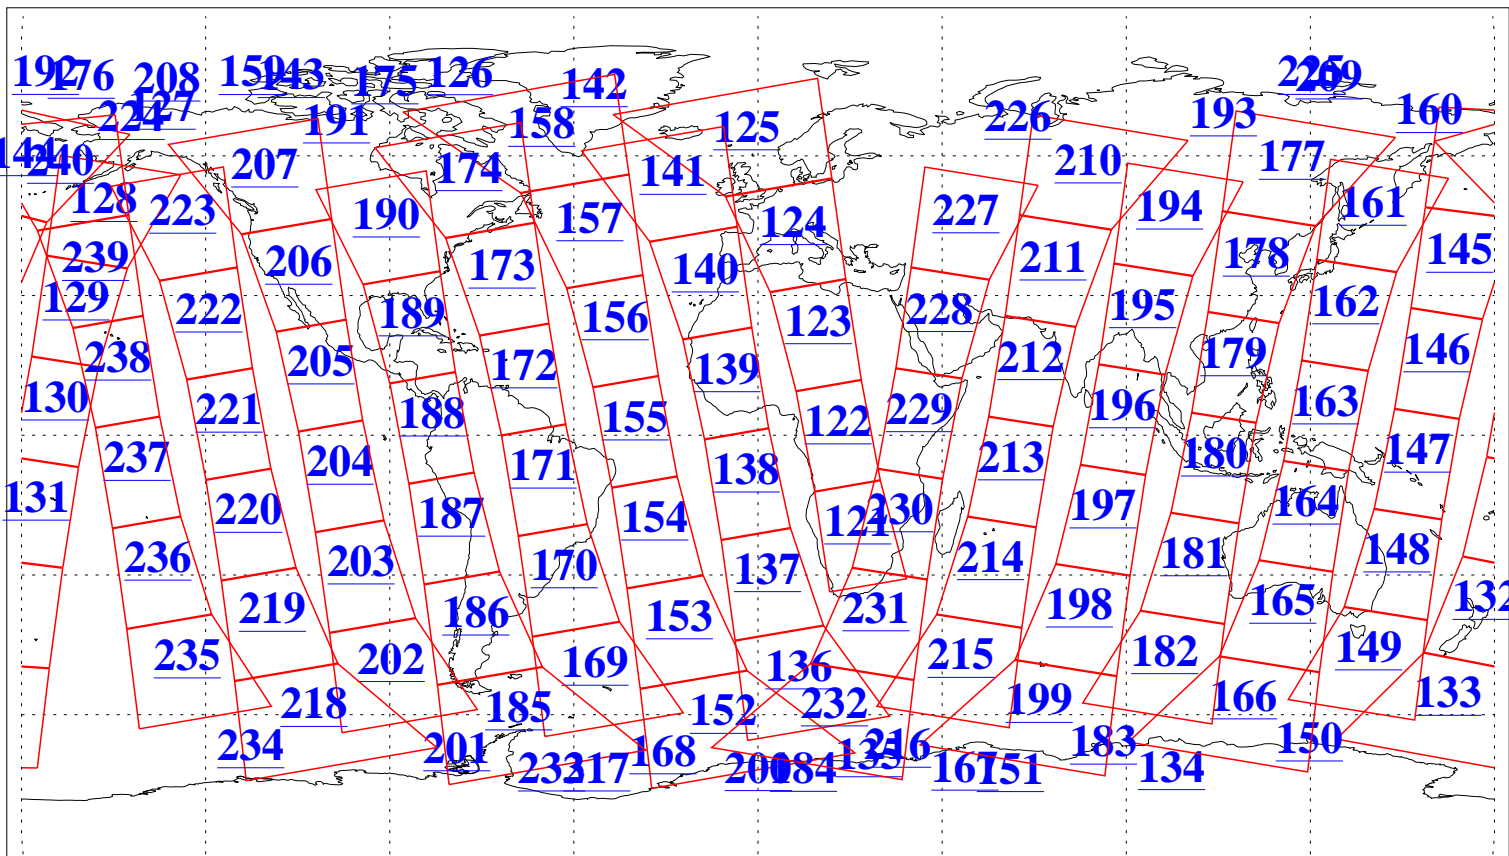

L1B Availability
AMSU Granules: 240
HSB Granules: 0
AIRS Granules: 240

14 Mar 2004
DoY 74
Aqua Day 680
Granules: 1 to 120

Granules: 121 to 240

Legend: AMSU Available, HSB Available, AIRS Available

L1B Availability
AMSU Granules: 240
HSB Granules: 0
AIRS Granules: 240

14 Mar 2004
DoY 74
Aqua Day 680

Ascending Granules

Descending Granules

Legend: AMSU Available, HSB Available, AIRS Available

L1B Availability
 AMSU Granules: 240
 HSB Granules: 0
 AIRS Granules: 240

14 Mar 2004
 DoY 74
 Aqua Day 680

Northern Hemisphere Granules

Southern Hemisphere Granules

Legend: AMSU Available, HSB Available, AIRS Available