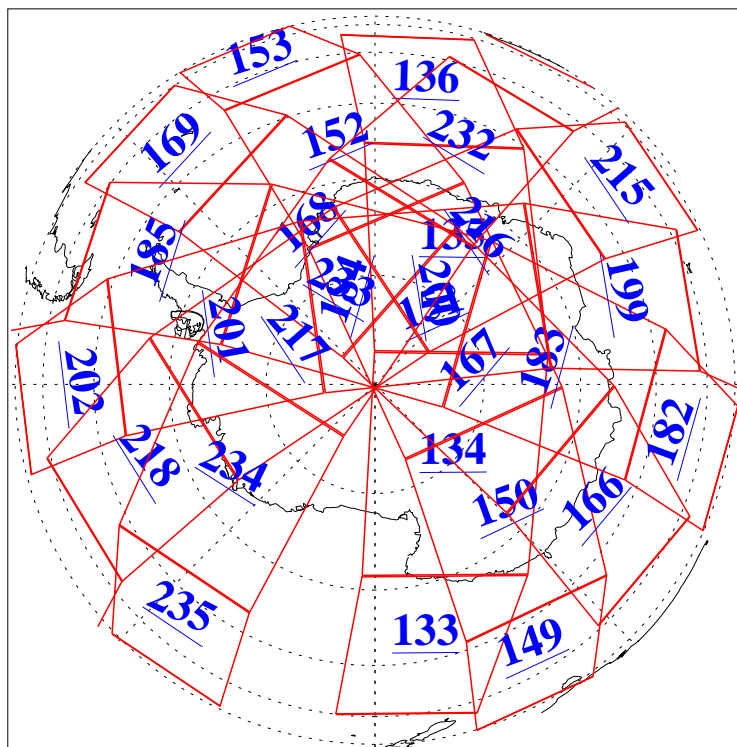

L1B Availability
AMSU Granules: 240
HSB Granules: 0
AIRS Granules: 240

14 Mar 2004
DoY 74
Aqua Day 680
Granules: 1 to 120

Granules: 121 to 240

Legend: AMSU Available, HSB Available, AIRS Available

L1B Availability
AMSU Granules: 240
HSB Granules: 0
AIRS Granules: 240

14 Mar 2004
DoY 74
Aqua Day 680

Ascending Granules

Descending Granules

Legend: AMSU Available, HSB Available, AIRS Available

L1B Availability
 AMSU Granules: 240
 HSB Granules: 0
 AIRS Granules: 240

14 Mar 2004
 DoY 74
 Aqua Day 680

Northern Hemisphere Granules

Southern Hemisphere Granules

Legend: AMSU Available, HSB Available, AIRS Available