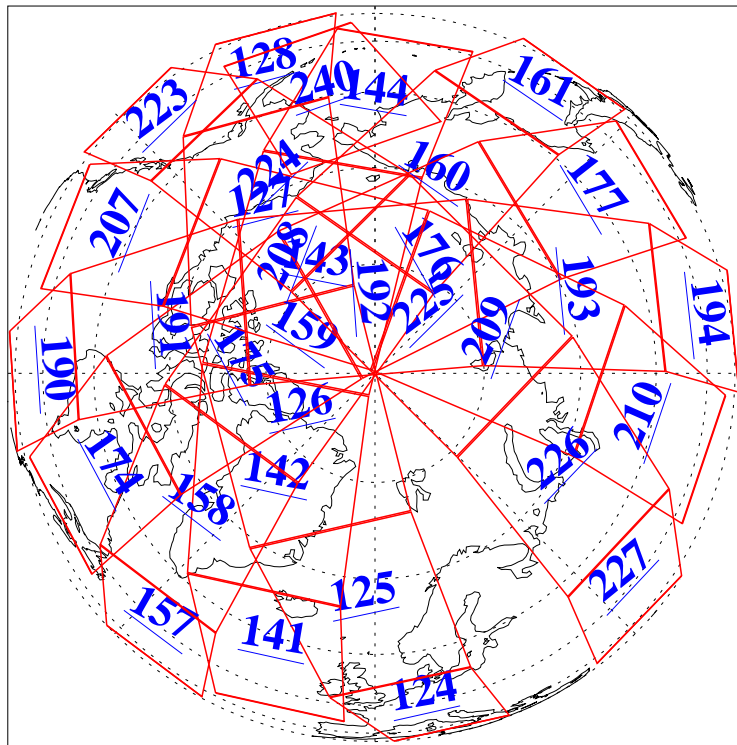

L1B Availability
AMSU Granules: 240
HSB Granules: 0
AIRS Granules: 240

14 Mar 2004
DoY 74
Aqua Day 680
Granules: 1 to 120

Granules: 121 to 240

Legend: AMSU Available, HSB Available, AIRS Available

L1B Availability
AMSU Granules: 240
HSB Granules: 0
AIRS Granules: 240

14 Mar 2004
DoY 74
Aqua Day 680

Ascending Granules

Descending Granules

Legend: AMSU Available, HSB Available, AIRS Available

L1B Availability
 AMSU Granules: 240
 HSB Granules: 0
 AIRS Granules: 240

14 Mar 2004
 DoY 74
 Aqua Day 680

Northern Hemisphere Granules

Southern Hemisphere Granules

Legend: AMSU Available, HSB Available, AIRS Available