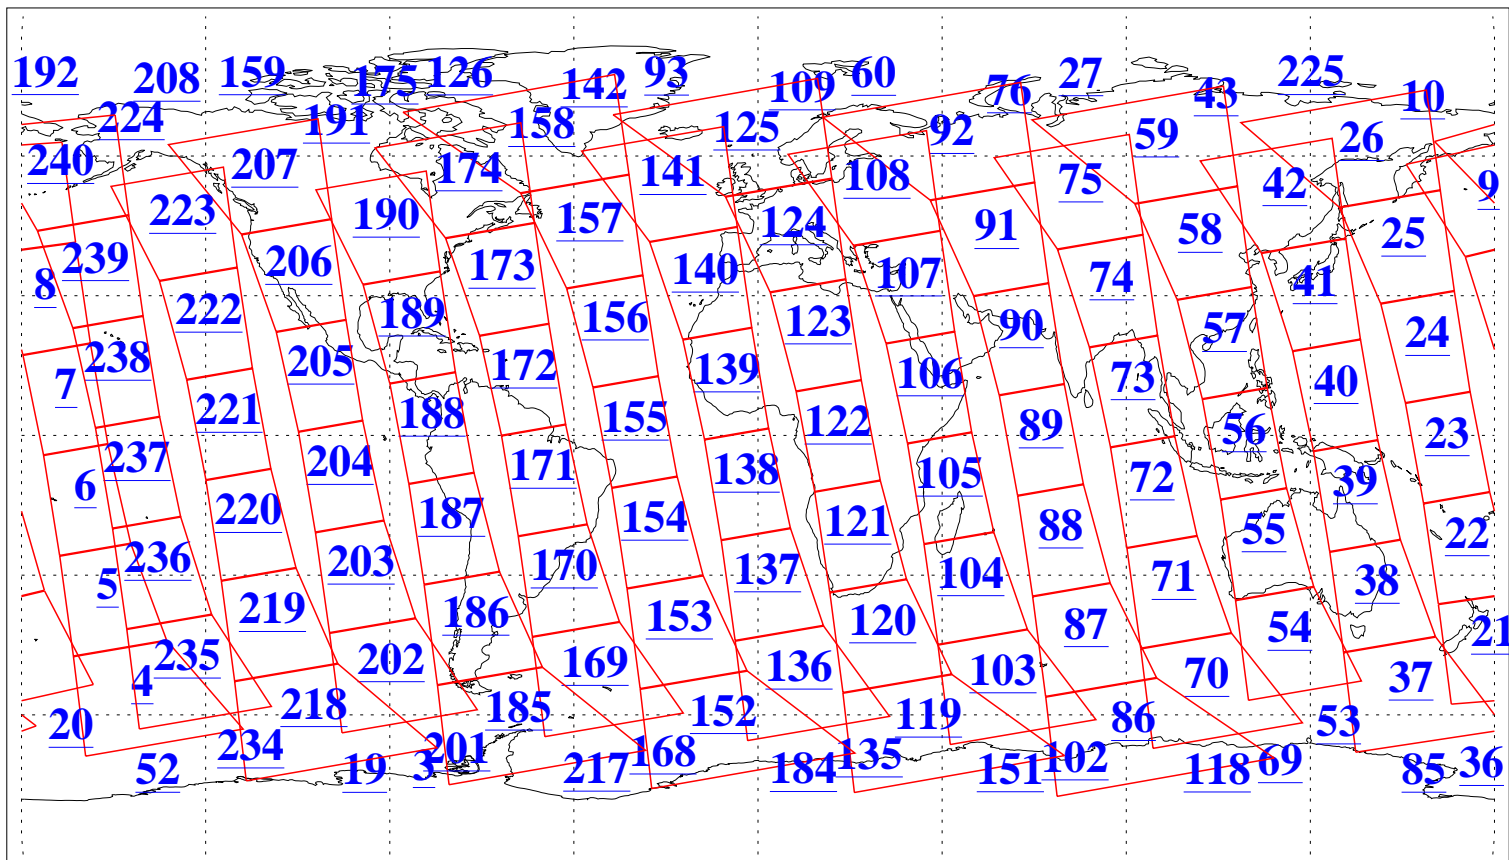

L1B Availability
AMSU Granules: 240
HSB Granules: 0
AIRS Granules: 240

14 Mar 2004
DoY 74
Aqua Day 680
Granules: 1 to 120

Granules: 121 to 240

Legend: AMSU Available, HSB Available, AIRS Available

L1B Availability
AMSU Granules: 240
HSB Granules: 0
AIRS Granules: 240

14 Mar 2004
DoY 74
Aqua Day 680

Ascending Granules

Descending Granules

Legend: AMSU Available, HSB Available, AIRS Available

L1B Availability
 AMSU Granules: 240
 HSB Granules: 0
 AIRS Granules: 240

14 Mar 2004
 DoY 74
 Aqua Day 680

Northern Hemisphere Granules

Southern Hemisphere Granules

Legend: AMSU Available, HSB Available, AIRS Available