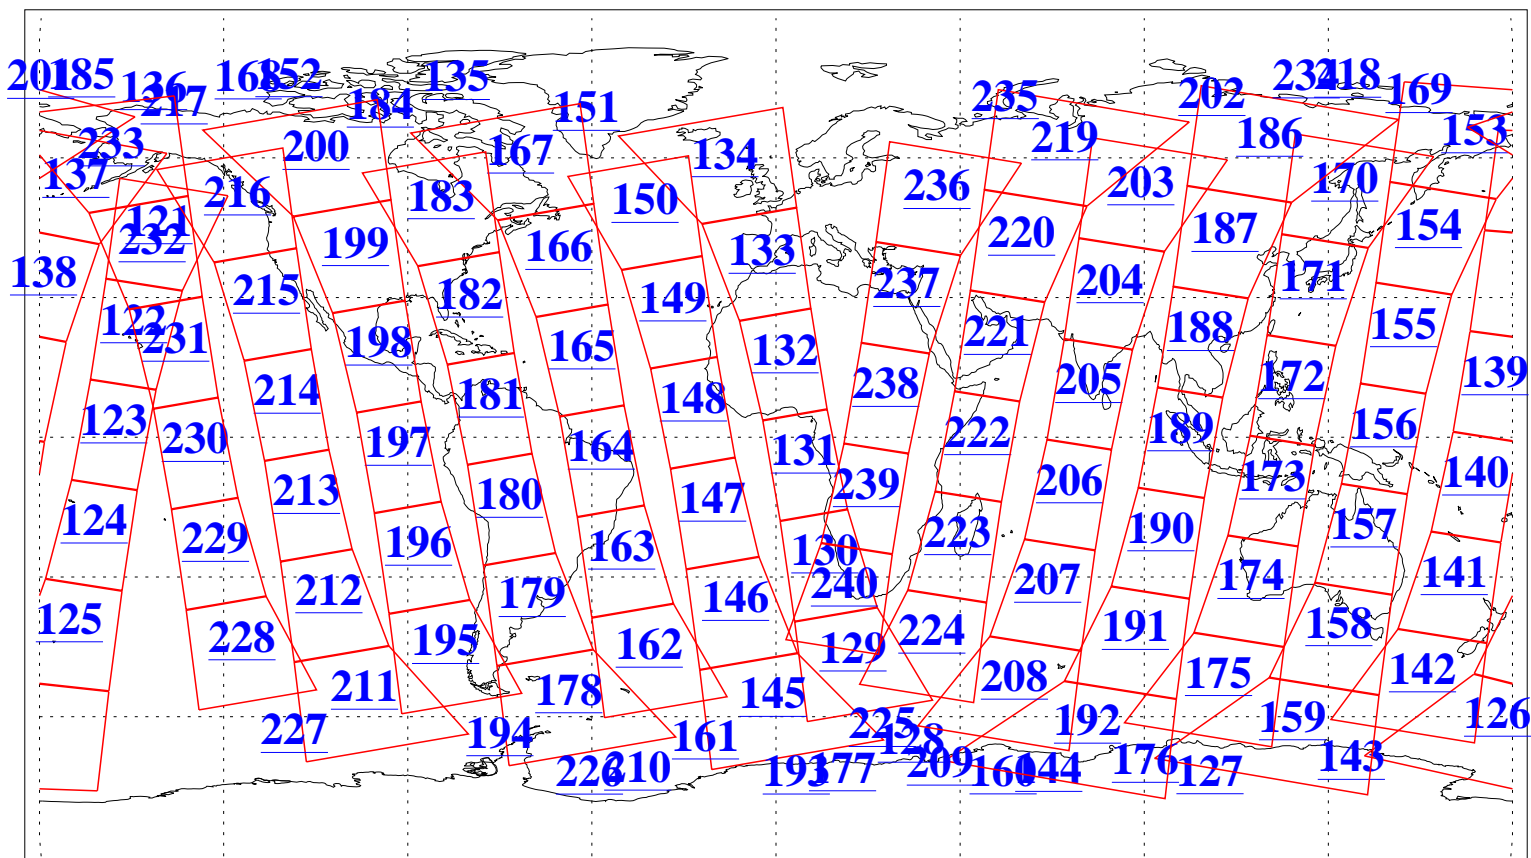

L1B Availability
AMSU Granules: 240
HSB Granules: 0
AIRS Granules: 240

13 Mar 2004
DoY 73
Aqua Day 679
Granules: 1 to 120

Granules: 121 to 240

Legend: AMSU Available, HSB Available, AIRS Available

L1B Availability
AMSU Granules: 240
HSB Granules: 0
AIRS Granules: 240

13 Mar 2004
DoY 73
Aqua Day 679

Ascending Granules

Descending Granules

Legend: AMSU Available, HSB Available, AIRS Available

L1B Availability
AMSU Granules: 240
HSB Granules: 0
AIRS Granules: 240

13 Mar 2004
DoY 73
Aqua Day 679