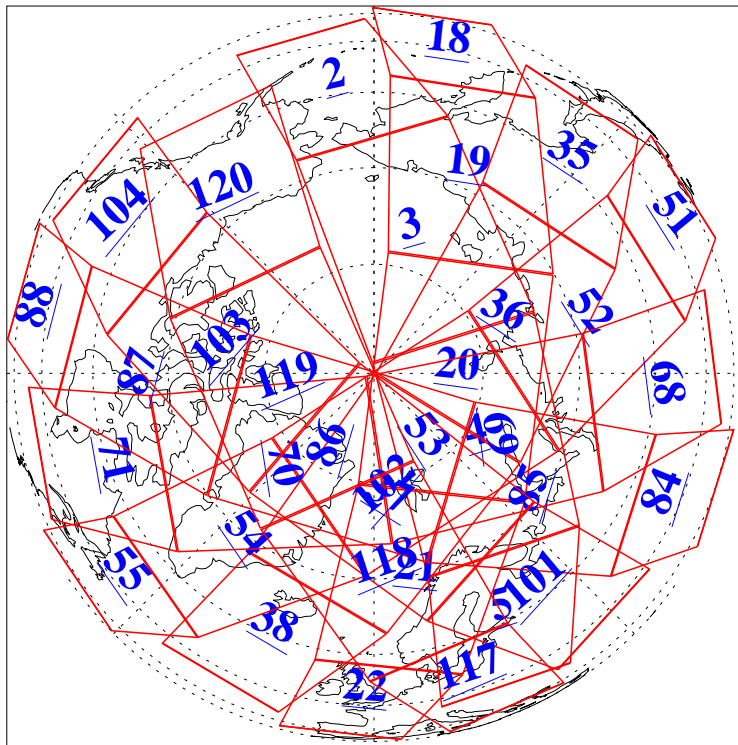

L1B Availability
AMSU Granules: 240
HSB Granules: 0
AIRS Granules: 240

13 Mar 2004
DoY 73
Aqua Day 679
Granules: 1 to 120

Granules: 121 to 240

Legend: AMSU Available, HSB Available, AIRS Available

L1B Availability
AMSU Granules: 240
HSB Granules: 0
AIRS Granules: 240

13 Mar 2004
DoY 73
Aqua Day 679

Ascending Granules

Descending Granules

Legend: AMSU Available, HSB Available, AIRS Available

L1B Availability
AMSU Granules: 240
HSB Granules: 0
AIRS Granules: 240

13 Mar 2004
DoY 73
Aqua Day 679

Northern Hemisphere Granules

Southern Hemisphere Granules

Legend: AMSU Available, HSB Available, AIRS Available