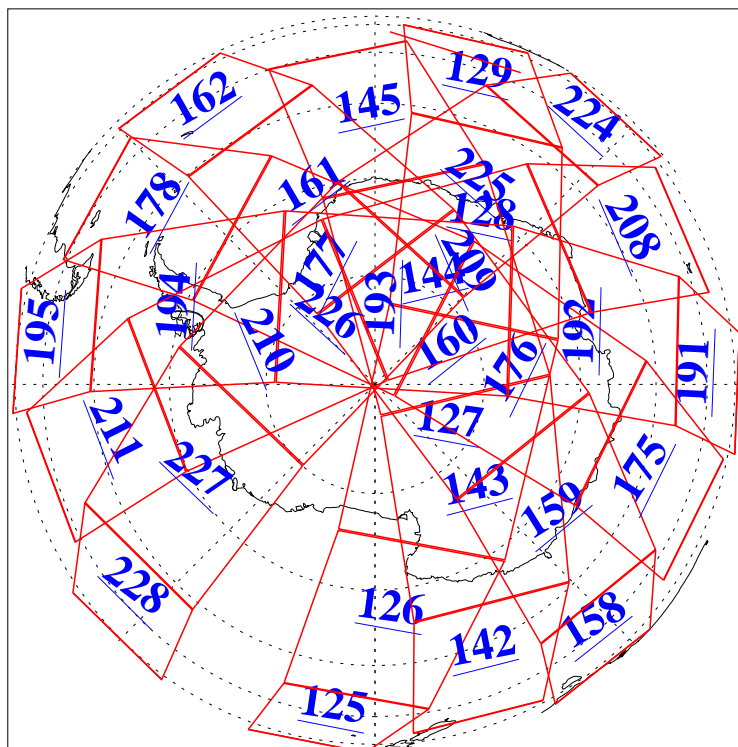

L1B Availability
AMSU Granules: 240
HSB Granules: 0
AIRS Granules: 240

13 Mar 2004
DoY 73
Aqua Day 679
Granules: 1 to 120

Granules: 121 to 240

Legend: AMSU Available, HSB Available, AIRS Available

L1B Availability
AMSU Granules: 240
HSB Granules: 0
AIRS Granules: 240

13 Mar 2004
DoY 73
Aqua Day 679

Ascending Granules

Descending Granules

Legend: AMSU Available, HSB Available, AIRS Available

L1B Availability
AMSU Granules: 240
HSB Granules: 0
AIRS Granules: 240

13 Mar 2004
DoY 73
Aqua Day 679

Northern Hemisphere Granules

Southern Hemisphere Granules

Legend: AMSU Available, HSB Available, AIRS Available