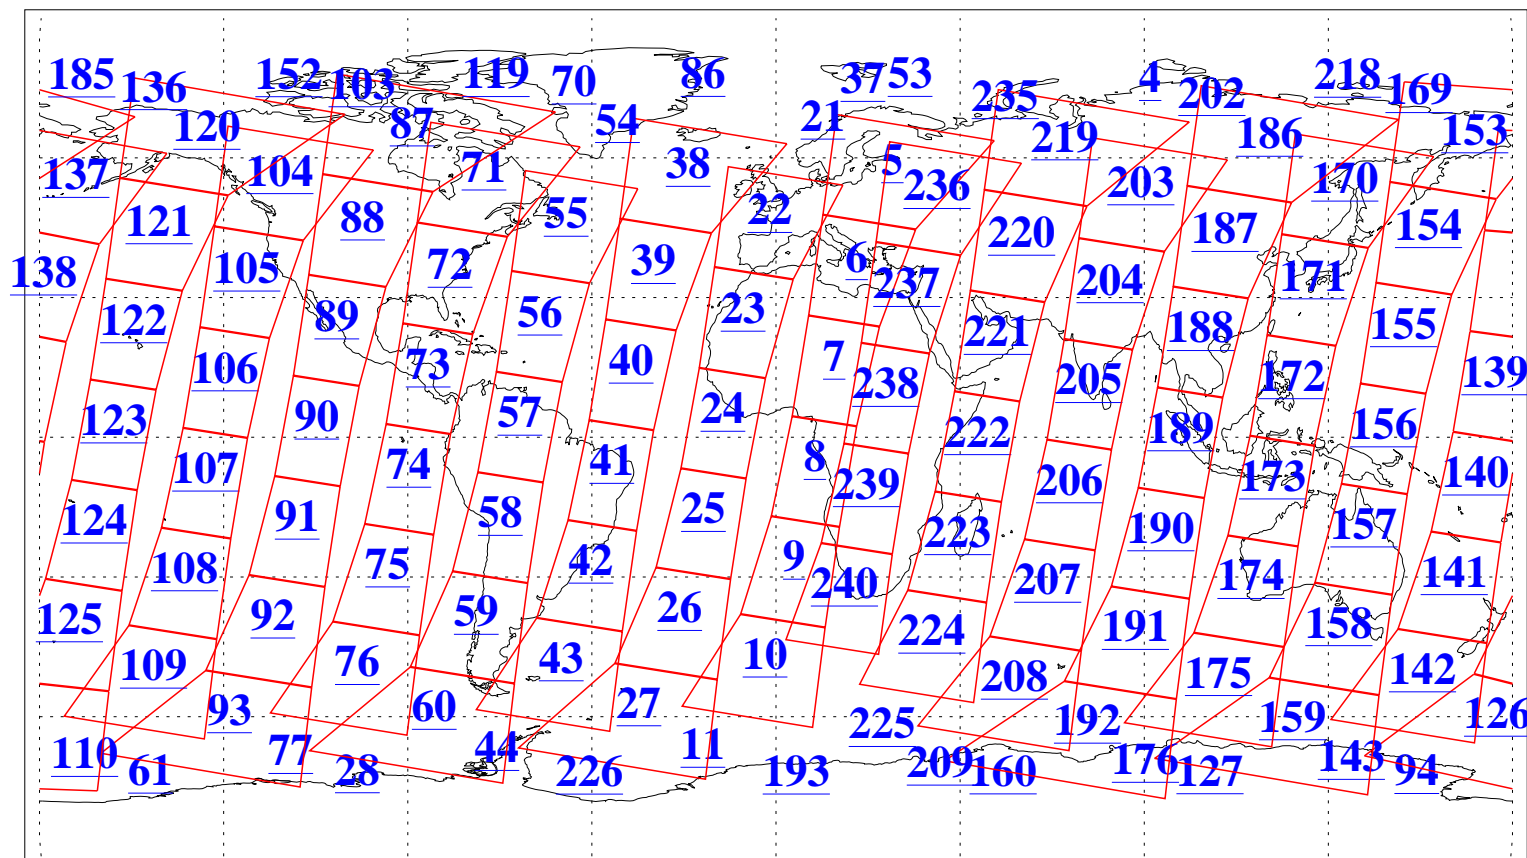

L1B Availability
AMSU Granules: 240
HSB Granules: 0
AIRS Granules: 240

13 Mar 2004
DoY 73
Aqua Day 679
Granules: 1 to 120

Granules: 121 to 240

Legend: AMSU Available, HSB Available, AIRS Available

L1B Availability
AMSU Granules: 240
HSB Granules: 0
AIRS Granules: 240

13 Mar 2004
DoY 73
Aqua Day 679

Ascending Granules

Descending Granules

Legend: AMSU Available, HSB Available, AIRS Available

L1B Availability
AMSU Granules: 240
HSB Granules: 0
AIRS Granules: 240

13 Mar 2004
DoY 73
Aqua Day 679

Northern Hemisphere Granules

Southern Hemisphere Granules

Legend: AMSU Available, HSB Available, AIRS Available