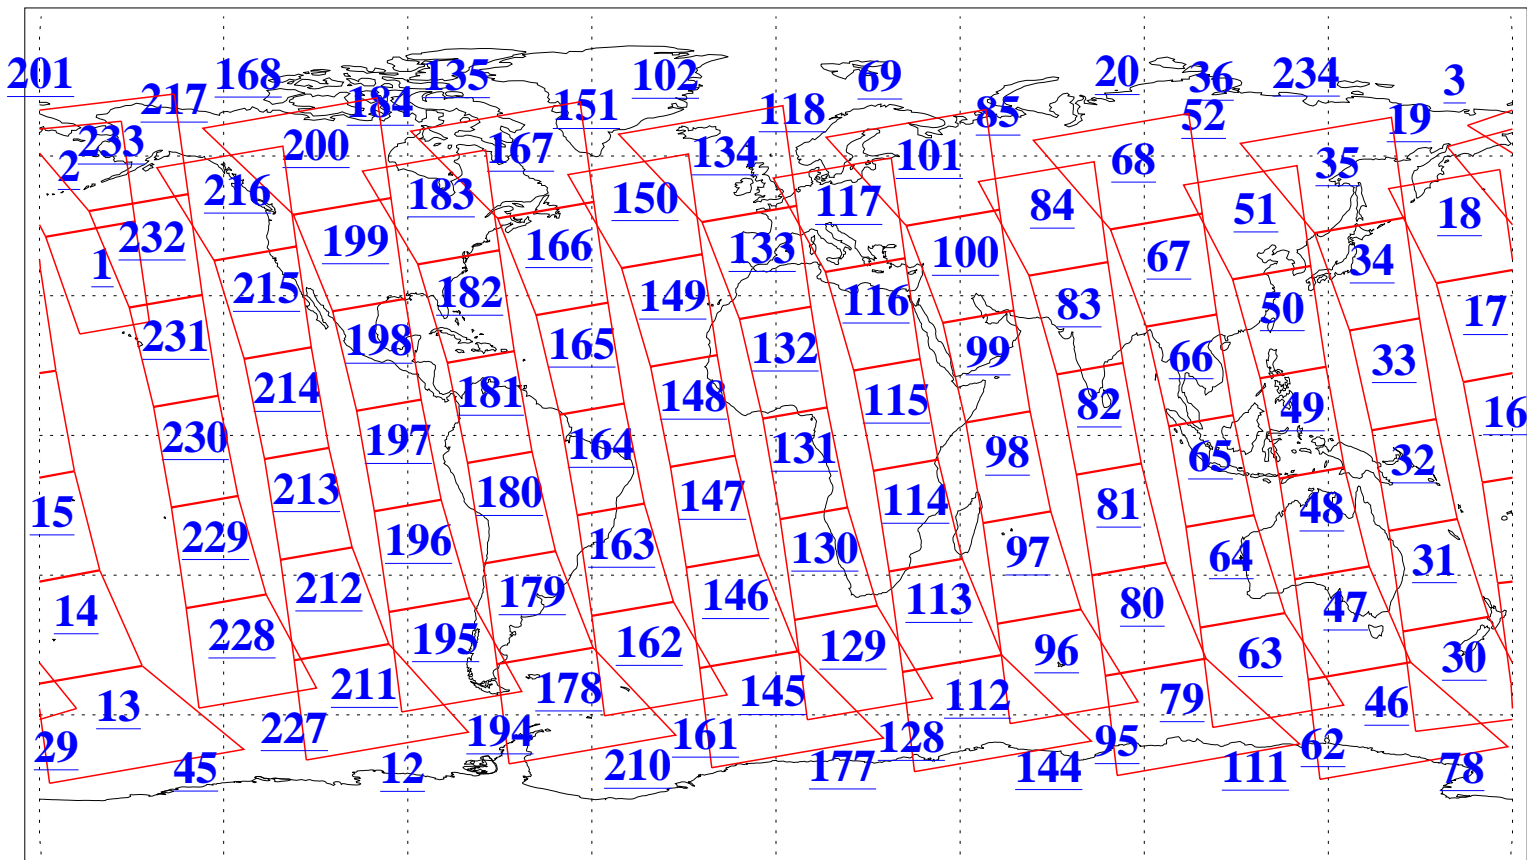

L1B Availability
AMSU Granules: 240
HSB Granules: 0
AIRS Granules: 240

13 Mar 2004
DoY 73
Aqua Day 679
Granules: 1 to 120

Granules: 121 to 240

Legend: AMSU Available, HSB Available, AIRS Available

L1B Availability
AMSU Granules: 240
HSB Granules: 0
AIRS Granules: 240

13 Mar 2004
DoY 73
Aqua Day 679

Ascending Granules

Descending Granules

Legend: AMSU Available, HSB Available, AIRS Available

L1B Availability
AMSU Granules: 240
HSB Granules: 0
AIRS Granules: 240

13 Mar 2004
DoY 73
Aqua Day 679

Northern Hemisphere Granules

Southern Hemisphere Granules

Legend: AMSU Available, HSB Available, AIRS Available