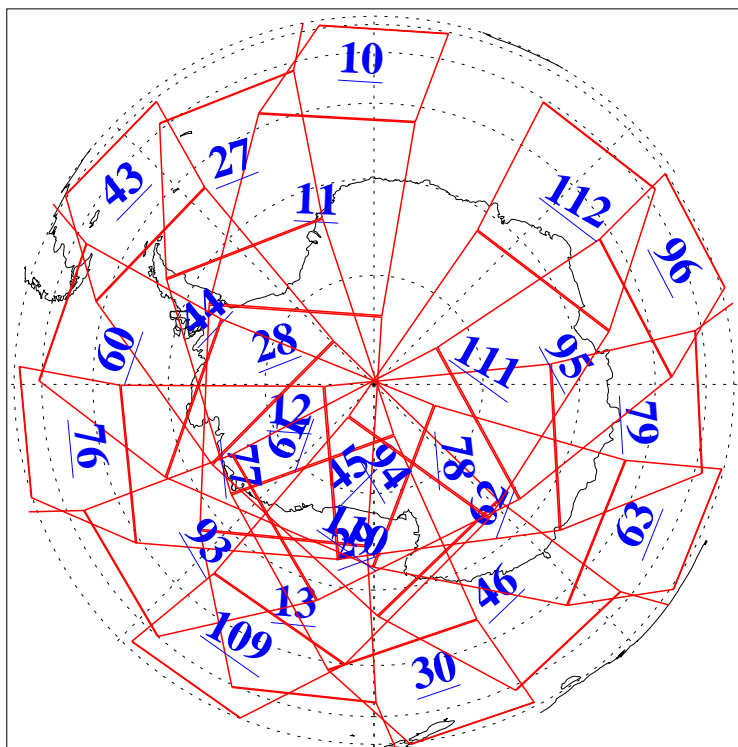

L1B Availability
AMSU Granules: 240
HSB Granules: 0
AIRS Granules: 240

13 Mar 2004
DoY 73
Aqua Day 679
Granules: 1 to 120

Granules: 121 to 240

Legend: AMSU Available, HSB Available, AIRS Available

L1B Availability
AMSU Granules: 240
HSB Granules: 0
AIRS Granules: 240

13 Mar 2004
DoY 73
Aqua Day 679

Ascending Granules

Descending Granules

Legend: AMSU Available, HSB Available, AIRS Available

L1B Availability
AMSU Granules: 240
HSB Granules: 0
AIRS Granules: 240

13 Mar 2004
DoY 73
Aqua Day 679

Northern Hemisphere Granules

Southern Hemisphere Granules

Legend: AMSU Available, HSB Available, AIRS Available