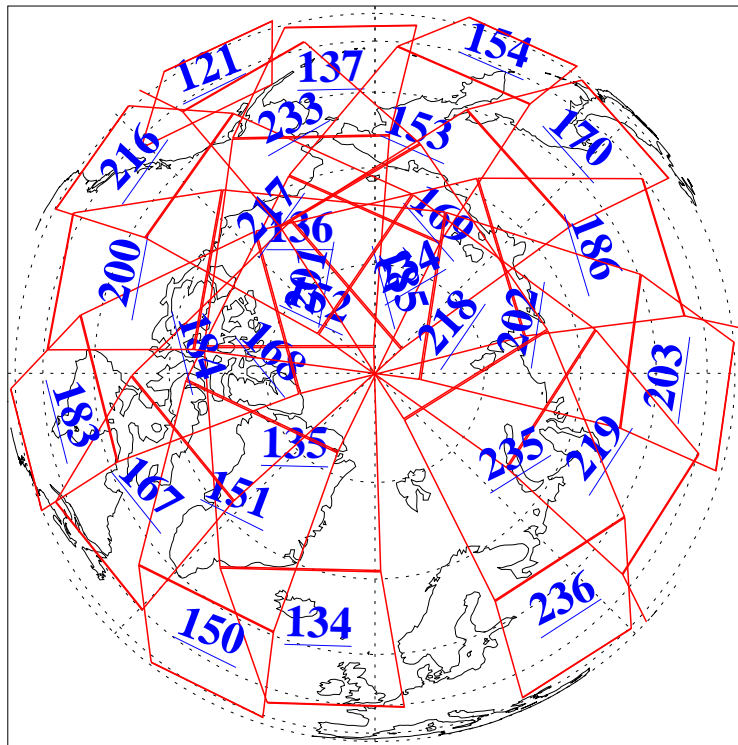

L1B Availability
AMSU Granules: 240
HSB Granules: 0
AIRS Granules: 240

13 Mar 2004
DoY 73
Aqua Day 679
Granules: 1 to 120

Granules: 121 to 240

Legend: AMSU Available, HSB Available, AIRS Available

L1B Availability
AMSU Granules: 240
HSB Granules: 0
AIRS Granules: 240

13 Mar 2004
DoY 73
Aqua Day 679

Ascending Granules

Descending Granules

Legend: AMSU Available, HSB Available, AIRS Available

L1B Availability
AMSU Granules: 240
HSB Granules: 0
AIRS Granules: 240

13 Mar 2004
DoY 73
Aqua Day 679

Northern Hemisphere Granules

Southern Hemisphere Granules

Legend: AMSU Available, HSB Available, AIRS Available