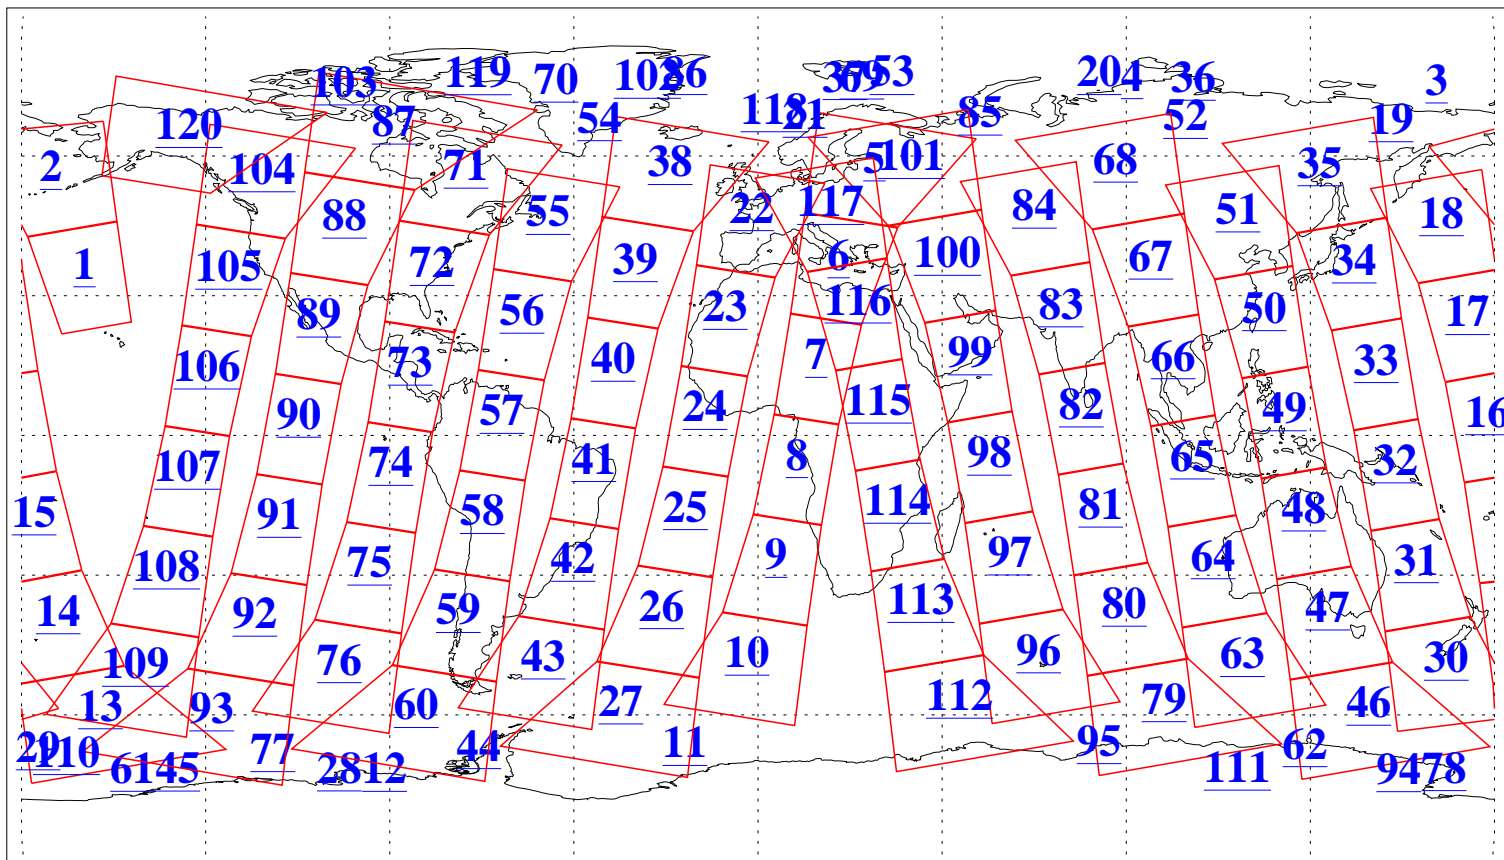

L1B Availability
AMSU Granules: 240
HSB Granules: 0
AIRS Granules: 240

13 Mar 2004
DoY 73
Aqua Day 679
Granules: 1 to 120

Granules: 121 to 240

Legend: AMSU Available, HSB Available, AIRS Available

L1B Availability
AMSU Granules: 240
HSB Granules: 0
AIRS Granules: 240

13 Mar 2004
DoY 73
Aqua Day 679

Ascending Granules

Descending Granules

Legend: AMSU Available, HSB Available, AIRS Available

L1B Availability
AMSU Granules: 240
HSB Granules: 0
AIRS Granules: 240

13 Mar 2004
DoY 73
Aqua Day 679

Northern Hemisphere Granules

Southern Hemisphere Granules

Legend: AMSU Available, HSB Available, AIRS Available