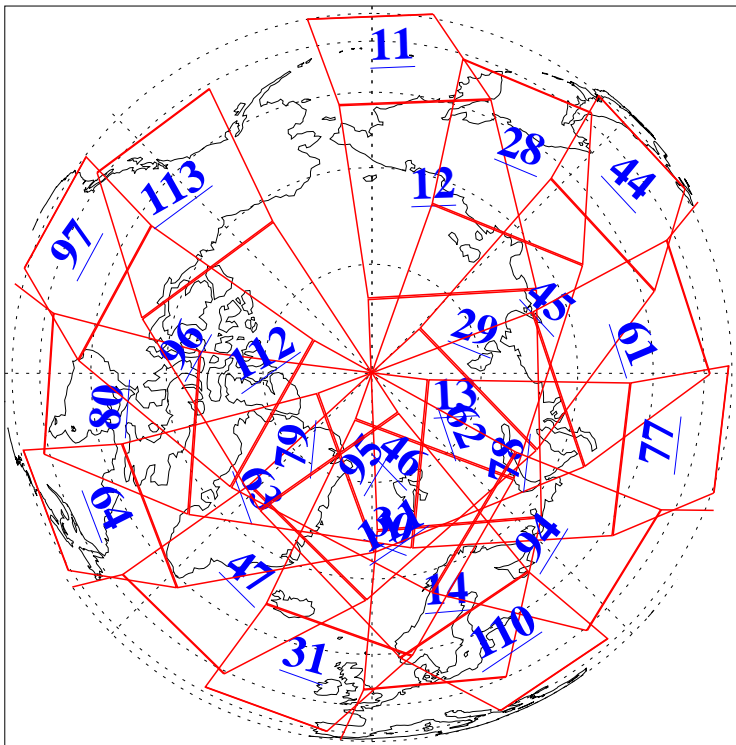

L1B Availability  
AMSU Granules: 240  
HSB Granules: 0  
AIRS Granules: 240

12 Mar 2004  
DoY 72  
Aqua Day 678  
Granules: 1 to 120

Granules: 121 to 240

Legend: AMSU Available, HSB Available, AIRS Available

L1B Availability  
AMSU Granules: 240  
HSB Granules: 0  
AIRS Granules: 240

12 Mar 2004  
DoY 72  
Aqua Day 678

Ascending Granules

Descending Granules

Legend: AMSU Available, HSB Available, AIRS Available

L1B Availability  
 AMSU Granules: 240  
 HSB Granules: 0  
 AIRS Granules: 240

12 Mar 2004  
 DoY 72  
 Aqua Day 678

Northern Hemisphere Granules

Southern Hemisphere Granules

Legend: AMSU Available, HSB Available, AIRS Available