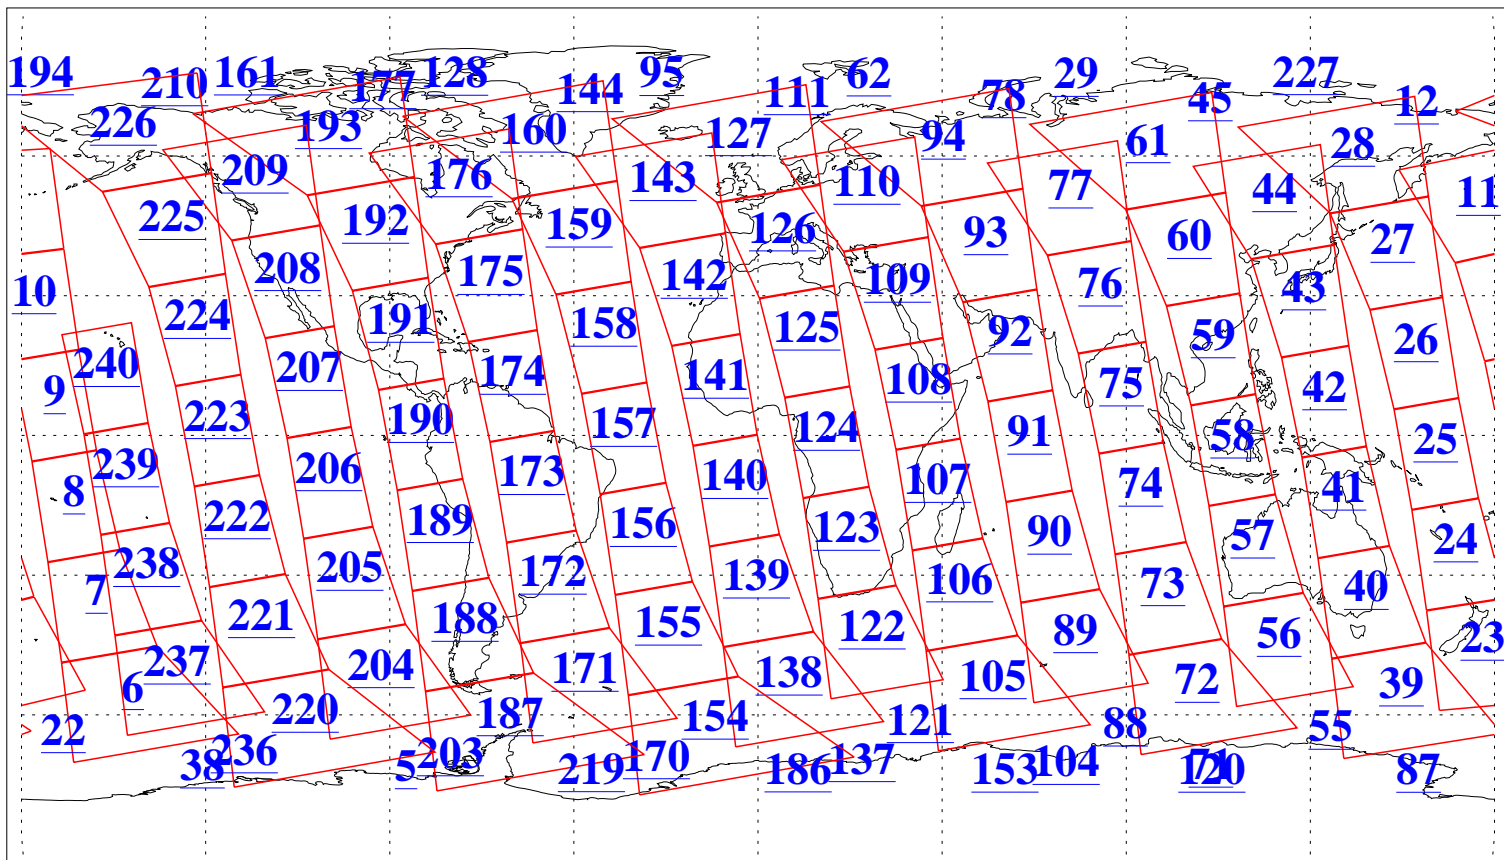

L1B Availability  
AMSU Granules: 240  
HSB Granules: 0  
AIRS Granules: 240

12 Mar 2004  
DoY 72  
Aqua Day 678  
Granules: 1 to 120

Granules: 121 to 240

Legend: AMSU Available, HSB Available, AIRS Available

L1B Availability  
AMSU Granules: 240  
HSB Granules: 0  
AIRS Granules: 240

12 Mar 2004  
DoY 72  
Aqua Day 678

Ascending Granules

Descending Granules

Legend: AMSU Available, HSB Available, AIRS Available

L1B Availability  
 AMSU Granules: 240  
 HSB Granules: 0  
 AIRS Granules: 240

12 Mar 2004  
 DoY 72  
 Aqua Day 678

Northern Hemisphere Granules

Southern Hemisphere Granules

Legend: AMSU Available, HSB Available, AIRS Available