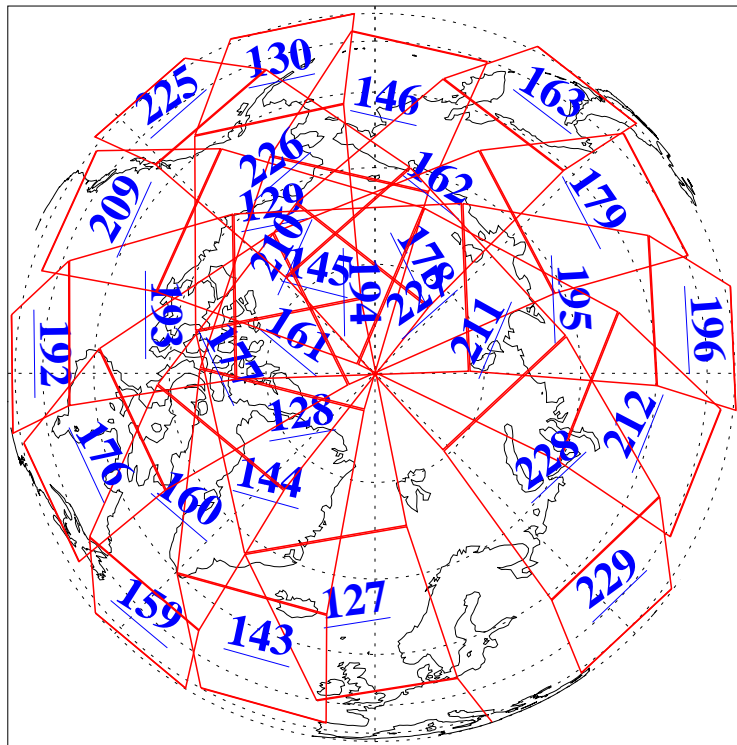

L1B Availability  
AMSU Granules: 240  
HSB Granules: 0  
AIRS Granules: 240

12 Mar 2004  
DoY 72  
Aqua Day 678  
Granules: 1 to 120

Granules: 121 to 240

Legend: AMSU Available, HSB Available, AIRS Available

L1B Availability  
AMSU Granules: 240  
HSB Granules: 0  
AIRS Granules: 240

12 Mar 2004  
DoY 72  
Aqua Day 678

Ascending Granules

Descending Granules

Legend: AMSU Available, HSB Available, AIRS Available

L1B Availability  
 AMSU Granules: 240  
 HSB Granules: 0  
 AIRS Granules: 240

12 Mar 2004  
 DoY 72  
 Aqua Day 678

Northern Hemisphere Granules

Southern Hemisphere Granules

Legend: AMSU Available, HSB Available, AIRS Available