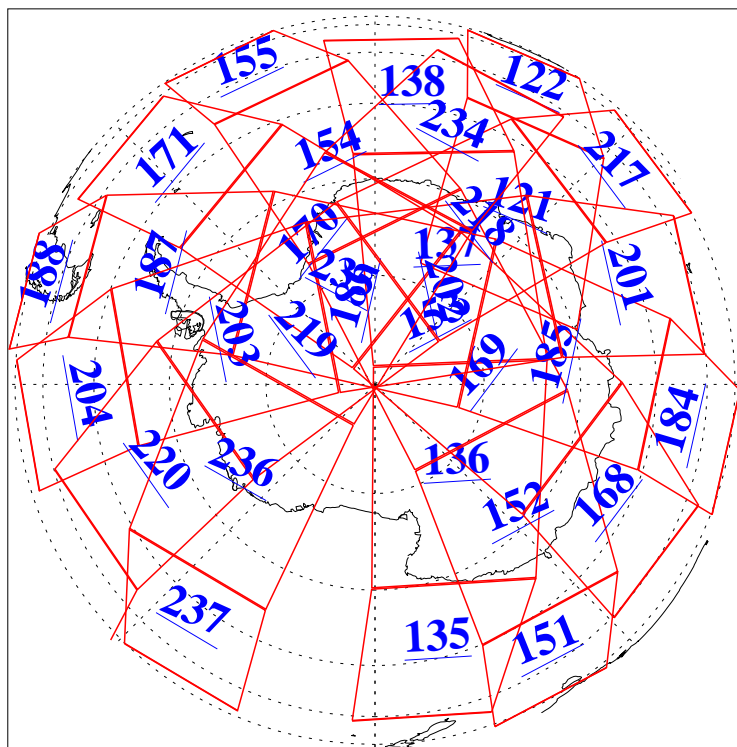

L1B Availability  
AMSU Granules: 240  
HSB Granules: 0  
AIRS Granules: 240

12 Mar 2004  
DoY 72  
Aqua Day 678  
Granules: 1 to 120

Granules: 121 to 240

Legend: AMSU Available, HSB Available, AIRS Available

L1B Availability  
AMSU Granules: 240  
HSB Granules: 0  
AIRS Granules: 240

12 Mar 2004  
DoY 72  
Aqua Day 678

Ascending Granules

Descending Granules

Legend: AMSU Available, HSB Available, AIRS Available

L1B Availability  
 AMSU Granules: 240  
 HSB Granules: 0  
 AIRS Granules: 240

12 Mar 2004  
 DoY 72  
 Aqua Day 678

Northern Hemisphere Granules

Southern Hemisphere Granules

Legend: AMSU Available, HSB Available, AIRS Available