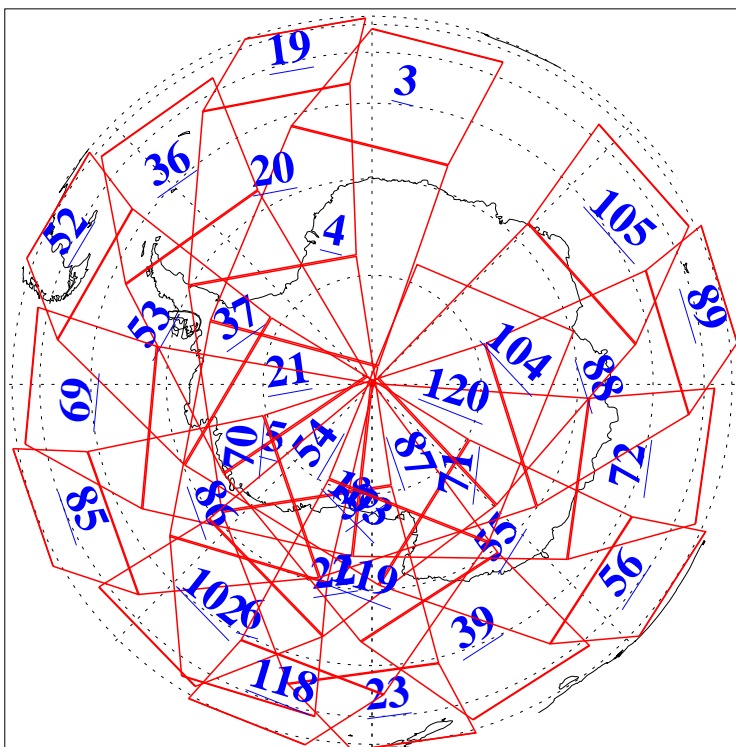

L1B Availability  
AMSU Granules: 240  
HSB Granules: 0  
AIRS Granules: 240

12 Mar 2004  
DoY 72  
Aqua Day 678  
Granules: 1 to 120

Granules: 121 to 240

Legend: AMSU Available, HSB Available, AIRS Available

L1B Availability  
AMSU Granules: 240  
HSB Granules: 0  
AIRS Granules: 240

12 Mar 2004  
DoY 72  
Aqua Day 678

Ascending Granules

Descending Granules

Legend: AMSU Available, HSB Available, AIRS Available

L1B Availability  
 AMSU Granules: 240  
 HSB Granules: 0  
 AIRS Granules: 240

12 Mar 2004  
 DoY 72  
 Aqua Day 678

Northern Hemisphere Granules

Southern Hemisphere Granules

Legend: AMSU Available, HSB Available, AIRS Available