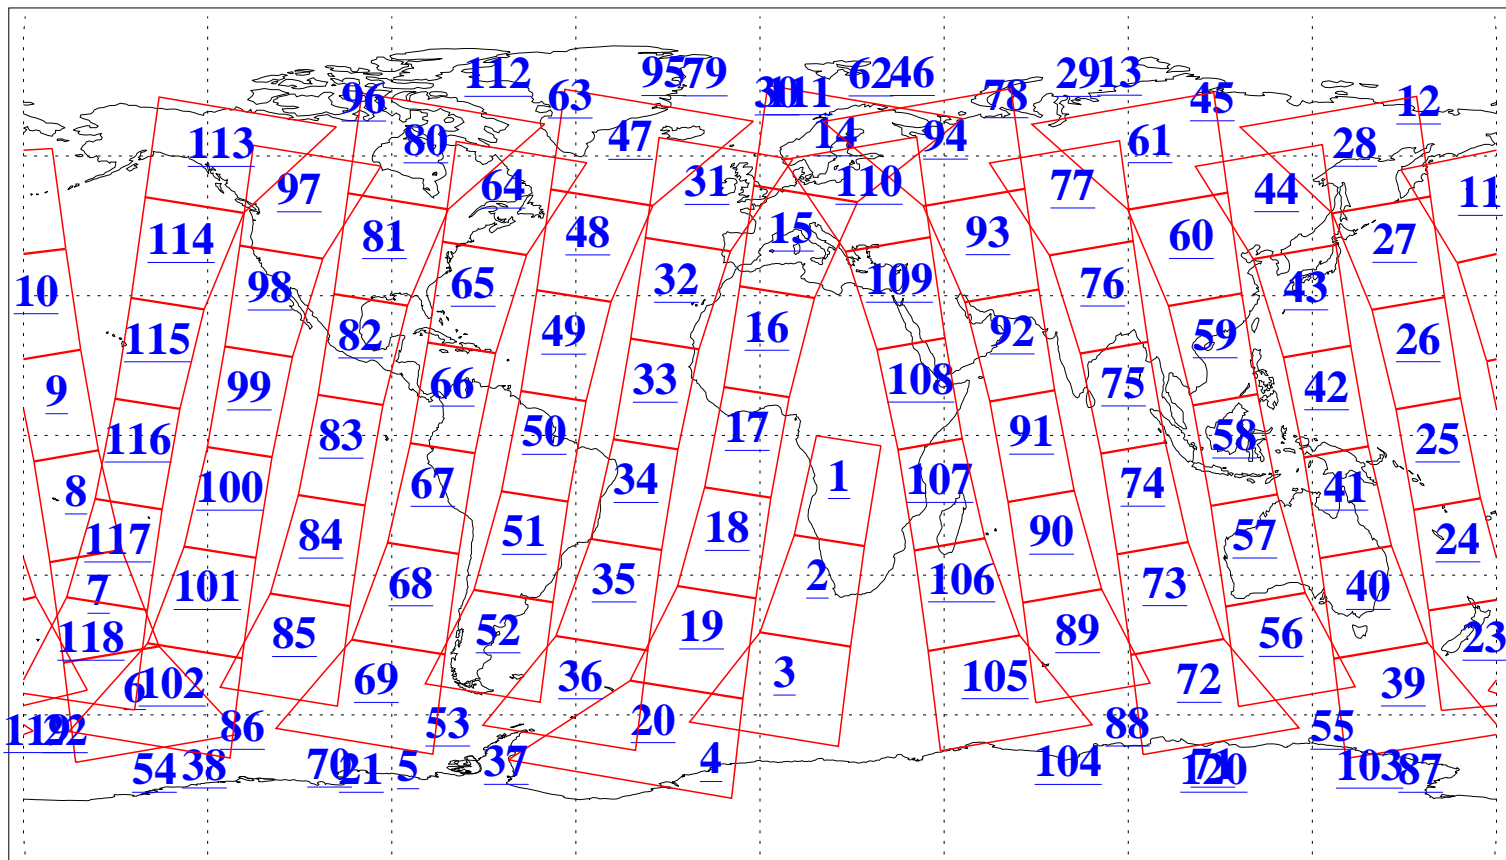

L1B Availability  
AMSU Granules: 240  
HSB Granules: 0  
AIRS Granules: 240

12 Mar 2004  
DoY 72  
Aqua Day 678  
Granules: 1 to 120

Granules: 121 to 240

Legend: AMSU Available, HSB Available, AIRS Available

L1B Availability  
AMSU Granules: 240  
HSB Granules: 0  
AIRS Granules: 240

12 Mar 2004  
DoY 72  
Aqua Day 678

Ascending Granules

Descending Granules

Legend: AMSU Available, HSB Available, AIRS Available

L1B Availability  
 AMSU Granules: 240  
 HSB Granules: 0  
 AIRS Granules: 240

12 Mar 2004  
 DoY 72  
 Aqua Day 678

Northern Hemisphere Granules

Southern Hemisphere Granules

Legend: AMSU Available, HSB Available, AIRS Available