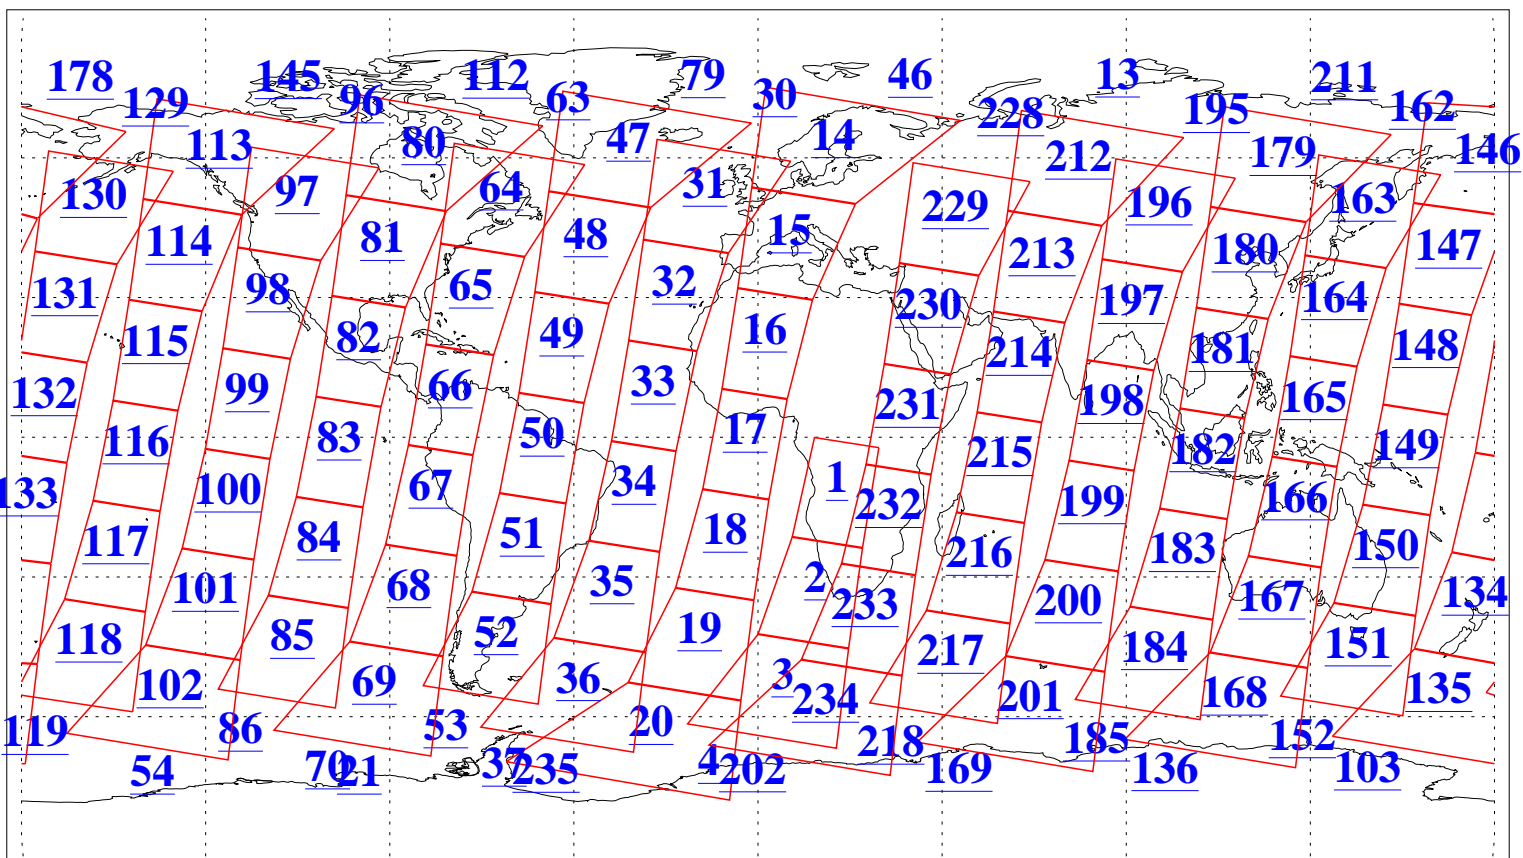

L1B Availability  
AMSU Granules: 240  
HSB Granules: 0  
AIRS Granules: 240

12 Mar 2004  
DoY 72  
Aqua Day 678  
Granules: 1 to 120

Granules: 121 to 240

Legend: AMSU Available, HSB Available, AIRS Available

L1B Availability  
AMSU Granules: 240  
HSB Granules: 0  
AIRS Granules: 240

12 Mar 2004  
DoY 72  
Aqua Day 678

Ascending Granules

Descending Granules

Legend: AMSU Available, HSB Available, AIRS Available

L1B Availability  
 AMSU Granules: 240  
 HSB Granules: 0  
 AIRS Granules: 240

12 Mar 2004  
 DoY 72  
 Aqua Day 678

Northern Hemisphere Granules

Southern Hemisphere Granules

Legend: AMSU Available, HSB Available, AIRS Available