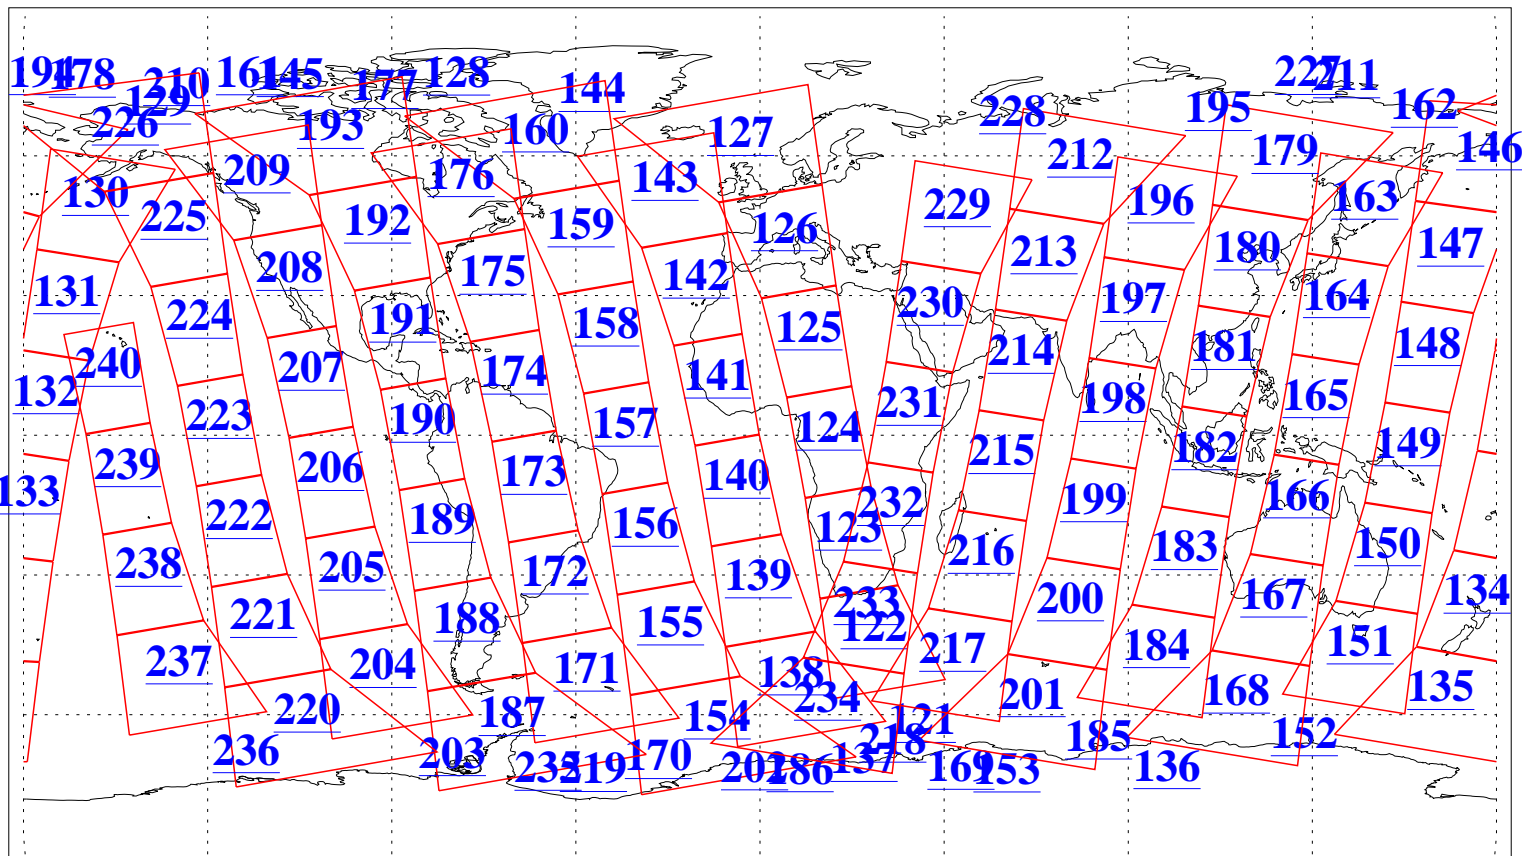

L1B Availability  
AMSU Granules: 240  
HSB Granules: 0  
AIRS Granules: 240

12 Mar 2004  
DoY 72  
Aqua Day 678  
Granules: 1 to 120

Granules: 121 to 240

Legend: AMSU Available, HSB Available, AIRS Available

L1B Availability  
AMSU Granules: 240  
HSB Granules: 0  
AIRS Granules: 240

12 Mar 2004  
DoY 72  
Aqua Day 678

Ascending Granules

Descending Granules

Legend: AMSU Available, HSB Available, AIRS Available

L1B Availability  
 AMSU Granules: 240  
 HSB Granules: 0  
 AIRS Granules: 240

12 Mar 2004  
 DoY 72  
 Aqua Day 678

Northern Hemisphere Granules

Southern Hemisphere Granules

Legend: AMSU Available, HSB Available, AIRS Available