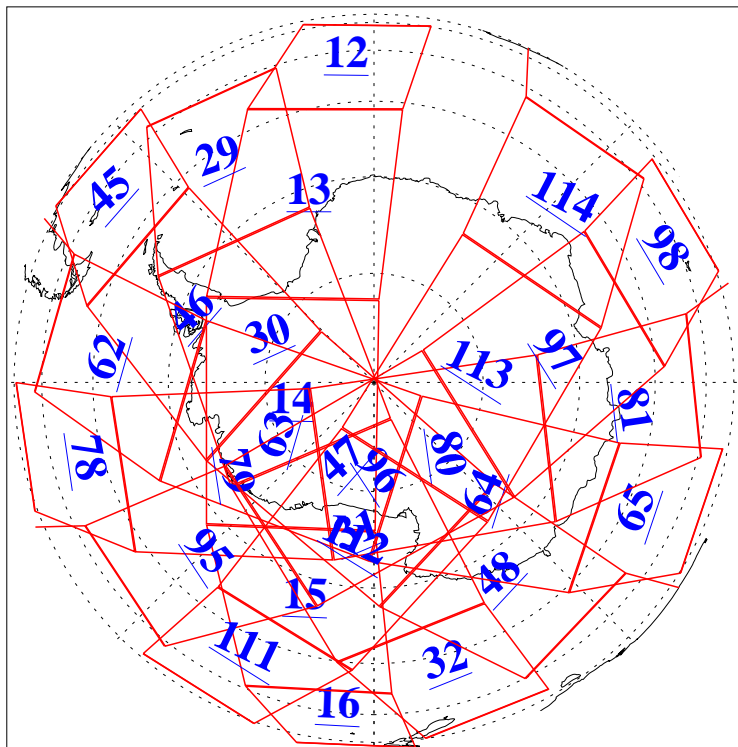

L1B Availability
AMSU Granules: 240
HSB Granules: 0
AIRS Granules: 240

11 Mar 2004
DoY 71
Aqua Day 677
Granules: 1 to 120

Granules: 121 to 240

Legend: AMSU Available, HSB Available, AIRS Available

L1B Availability
AMSU Granules: 240
HSB Granules: 0
AIRS Granules: 240

11 Mar 2004
DoY 71
Aqua Day 677

Ascending Granules

Descending Granules

Legend: AMSU Available, HSB Available, AIRS Available

L1B Availability
 AMSU Granules: 240
 HSB Granules: 0
 AIRS Granules: 240

11 Mar 2004
 DoY 71
 Aqua Day 677

Northern Hemisphere Granules

Southern Hemisphere Granules

Legend: AMSU Available, HSB Available, AIRS Available