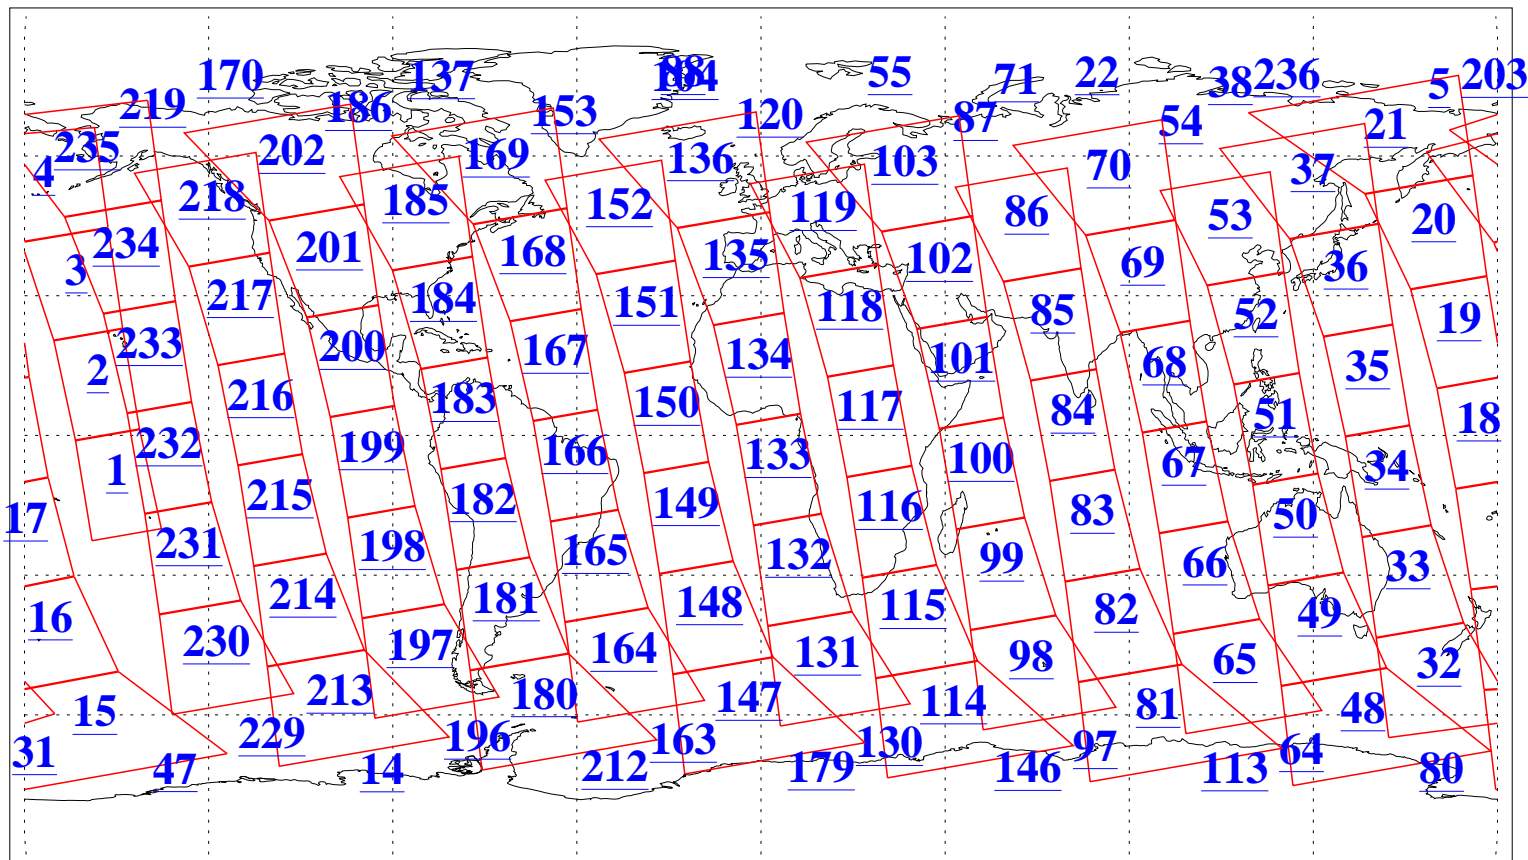

L1B Availability
AMSU Granules: 240
HSB Granules: 0
AIRS Granules: 240

11 Mar 2004
DoY 71
Aqua Day 677
Granules: 1 to 120

Granules: 121 to 240

Legend: AMSU Available, HSB Available, AIRS Available

L1B Availability
AMSU Granules: 240
HSB Granules: 0
AIRS Granules: 240

11 Mar 2004
DoY 71
Aqua Day 677

Ascending Granules

Descending Granules

Legend: AMSU Available, HSB Available, AIRS Available

L1B Availability
 AMSU Granules: 240
 HSB Granules: 0
 AIRS Granules: 240

11 Mar 2004
 DoY 71
 Aqua Day 677

Northern Hemisphere Granules

Southern Hemisphere Granules

Legend: AMSU Available, HSB Available, AIRS Available