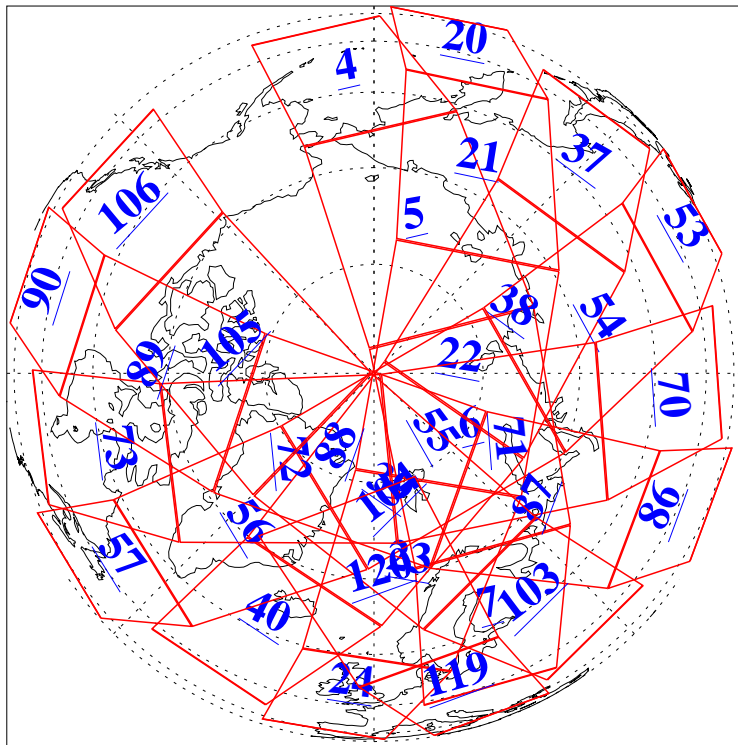

L1B Availability
AMSU Granules: 240
HSB Granules: 0
AIRS Granules: 240

11 Mar 2004
DoY 71
Aqua Day 677
Granules: 1 to 120

Granules: 121 to 240

Legend: AMSU Available, HSB Available, AIRS Available

L1B Availability
AMSU Granules: 240
HSB Granules: 0
AIRS Granules: 240

11 Mar 2004
DoY 71
Aqua Day 677

Ascending Granules

Descending Granules

Legend: AMSU Available, HSB Available, AIRS Available

L1B Availability
 AMSU Granules: 240
 HSB Granules: 0
 AIRS Granules: 240

11 Mar 2004
 DoY 71
 Aqua Day 677

Northern Hemisphere Granules

Southern Hemisphere Granules

Legend: AMSU Available, HSB Available, AIRS Available