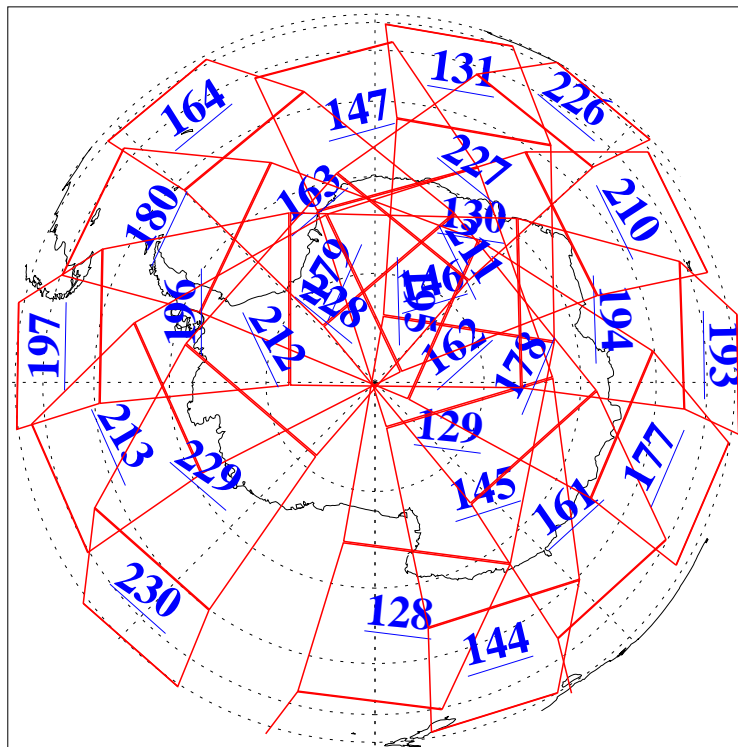

L1B Availability
AMSU Granules: 240
HSB Granules: 0
AIRS Granules: 240

11 Mar 2004
DoY 71
Aqua Day 677
Granules: 1 to 120

Granules: 121 to 240

Legend: AMSU Available, HSB Available, AIRS Available

L1B Availability
AMSU Granules: 240
HSB Granules: 0
AIRS Granules: 240

11 Mar 2004
DoY 71
Aqua Day 677

Ascending Granules

Descending Granules

Legend: AMSU Available, HSB Available, AIRS Available

L1B Availability
 AMSU Granules: 240
 HSB Granules: 0
 AIRS Granules: 240

11 Mar 2004
 DoY 71
 Aqua Day 677

Northern Hemisphere Granules

Southern Hemisphere Granules

Legend: AMSU Available, HSB Available, AIRS Available