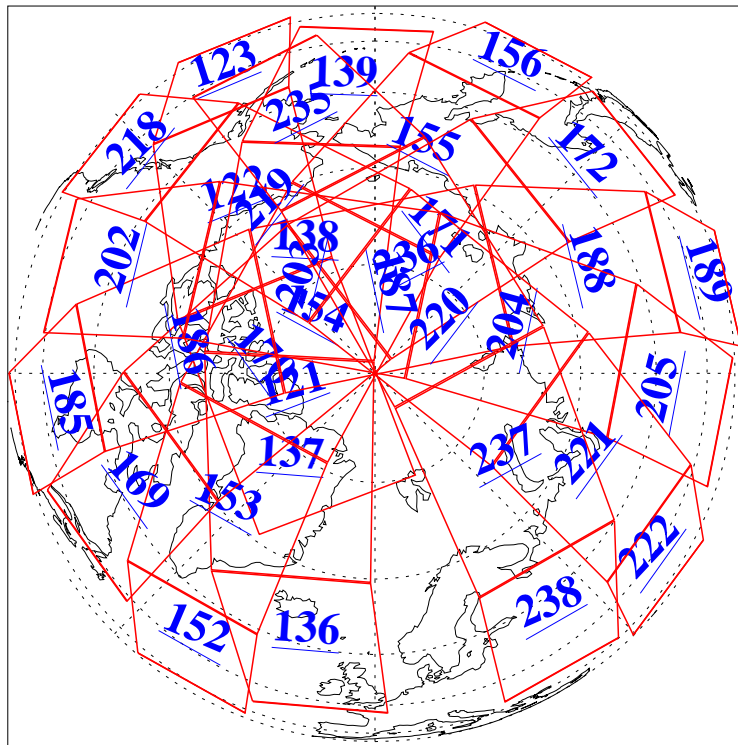

L1B Availability
AMSU Granules: 240
HSB Granules: 0
AIRS Granules: 240

11 Mar 2004
DoY 71
Aqua Day 677
Granules: 1 to 120

Granules: 121 to 240

Legend: AMSU Available, HSB Available, AIRS Available

L1B Availability
AMSU Granules: 240
HSB Granules: 0
AIRS Granules: 240

11 Mar 2004
DoY 71
Aqua Day 677

Ascending Granules

Descending Granules

Legend: AMSU Available, HSB Available, AIRS Available

L1B Availability
 AMSU Granules: 240
 HSB Granules: 0
 AIRS Granules: 240

11 Mar 2004
 DoY 71
 Aqua Day 677

Northern Hemisphere Granules

Southern Hemisphere Granules

Legend: AMSU Available, HSB Available, AIRS Available