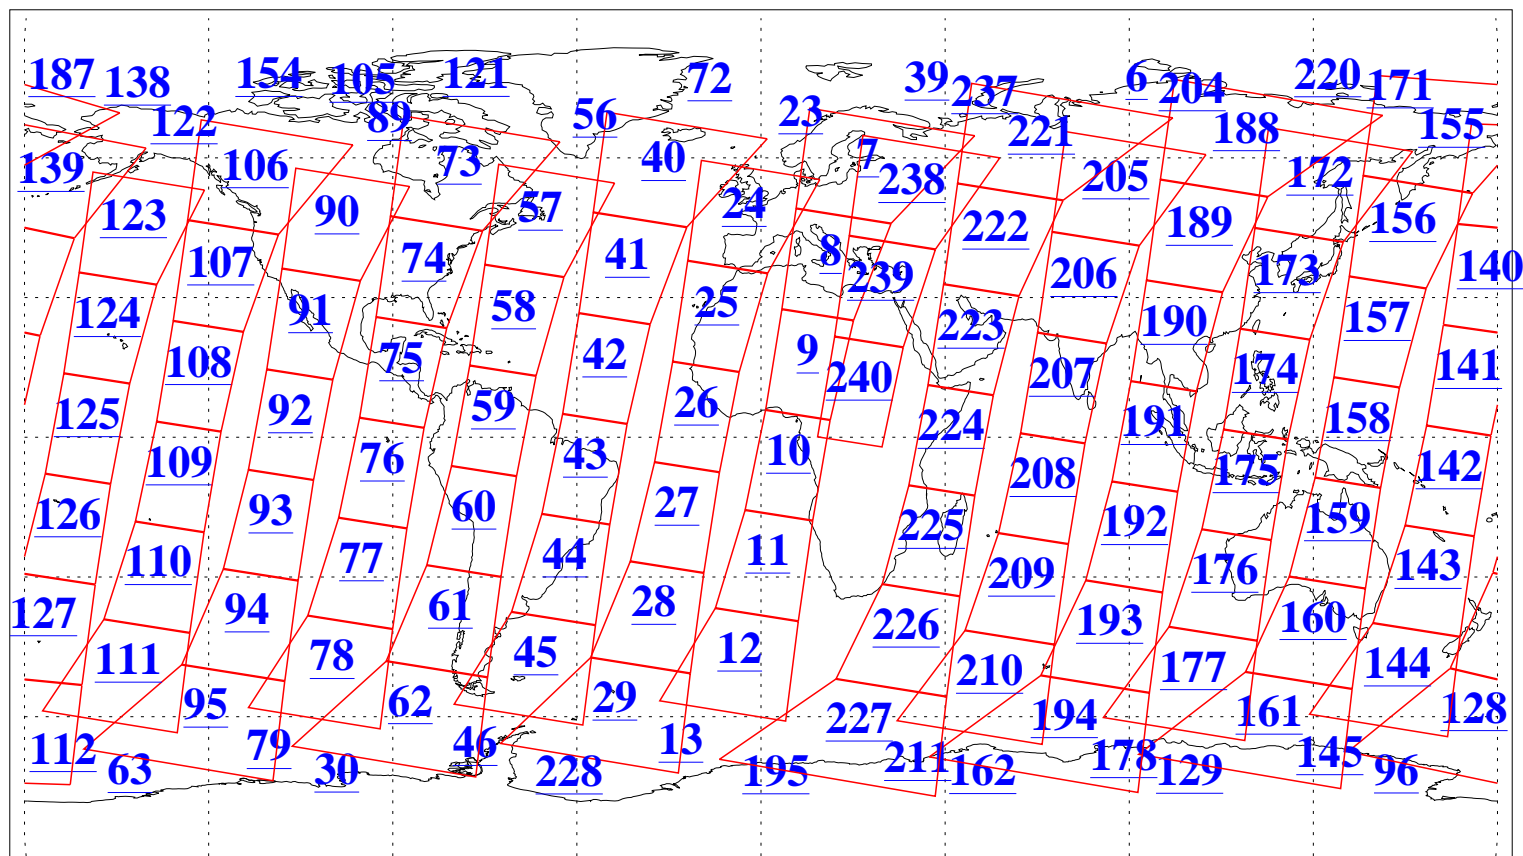

L1B Availability
AMSU Granules: 240
HSB Granules: 0
AIRS Granules: 240

11 Mar 2004
DoY 71
Aqua Day 677
Granules: 1 to 120

Granules: 121 to 240

Legend: AMSU Available, HSB Available, AIRS Available

L1B Availability
AMSU Granules: 240
HSB Granules: 0
AIRS Granules: 240

11 Mar 2004
DoY 71
Aqua Day 677

Ascending Granules

Descending Granules

Legend: AMSU Available, HSB Available, AIRS Available

L1B Availability
 AMSU Granules: 240
 HSB Granules: 0
 AIRS Granules: 240

11 Mar 2004
 DoY 71
 Aqua Day 677

Northern Hemisphere Granules

Southern Hemisphere Granules

Legend: AMSU Available, HSB Available, AIRS Available