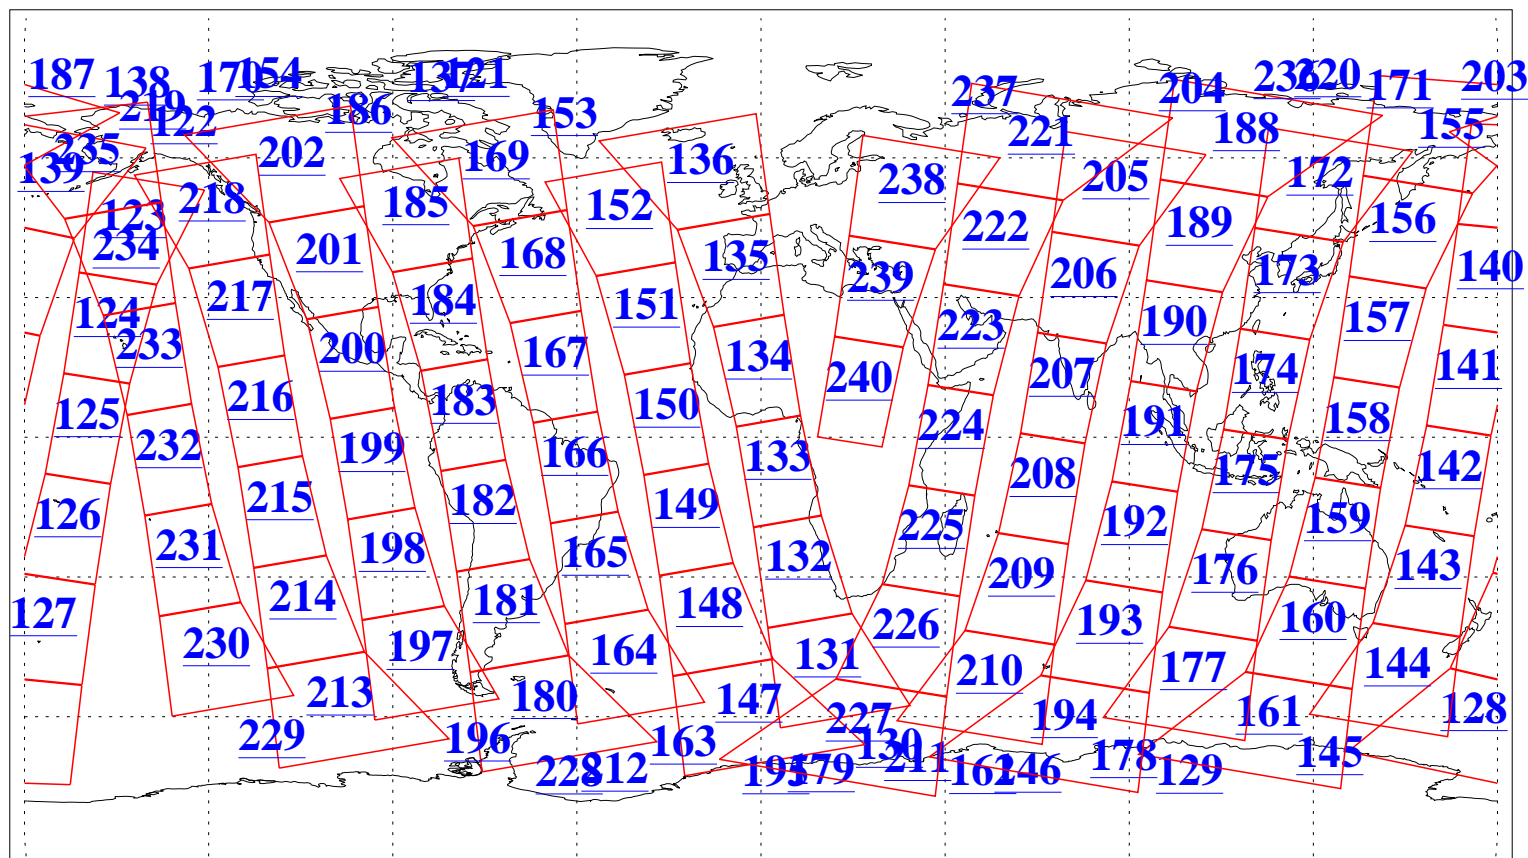

L1B Availability
AMSU Granules: 240
HSB Granules: 0
AIRS Granules: 240

11 Mar 2004
DoY 71
Aqua Day 677
Granules: 1 to 120

Granules: 121 to 240

Legend: AMSU Available, HSB Available, AIRS Available

L1B Availability
AMSU Granules: 240
HSB Granules: 0
AIRS Granules: 240