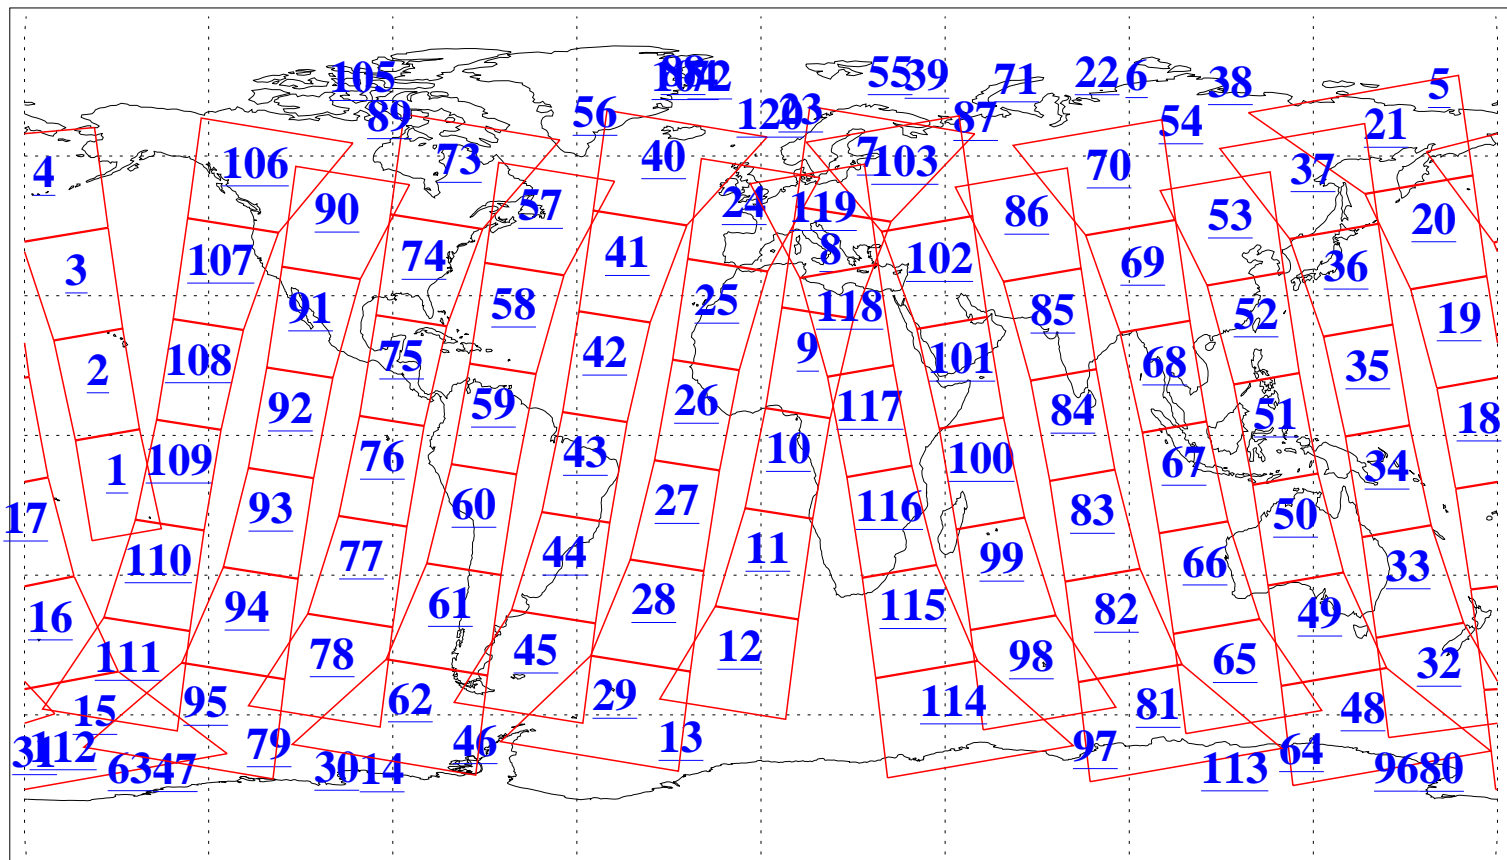

L1B Availability
AMSU Granules: 240
HSB Granules: 0
AIRS Granules: 240

11 Mar 2004
DoY 71
Aqua Day 677
Granules: 1 to 120

Granules: 121 to 240

Legend: AMSU Available, HSB Available, AIRS Available

L1B Availability
AMSU Granules: 240
HSB Granules: 0
AIRS Granules: 240

11 Mar 2004
DoY 71
Aqua Day 677

Ascending Granules

Descending Granules

Legend: AMSU Available, HSB Available, AIRS Available

L1B Availability
 AMSU Granules: 240
 HSB Granules: 0
 AIRS Granules: 240

11 Mar 2004
 DoY 71
 Aqua Day 677

Northern Hemisphere Granules

Southern Hemisphere Granules

Legend: AMSU Available, HSB Available, AIRS Available