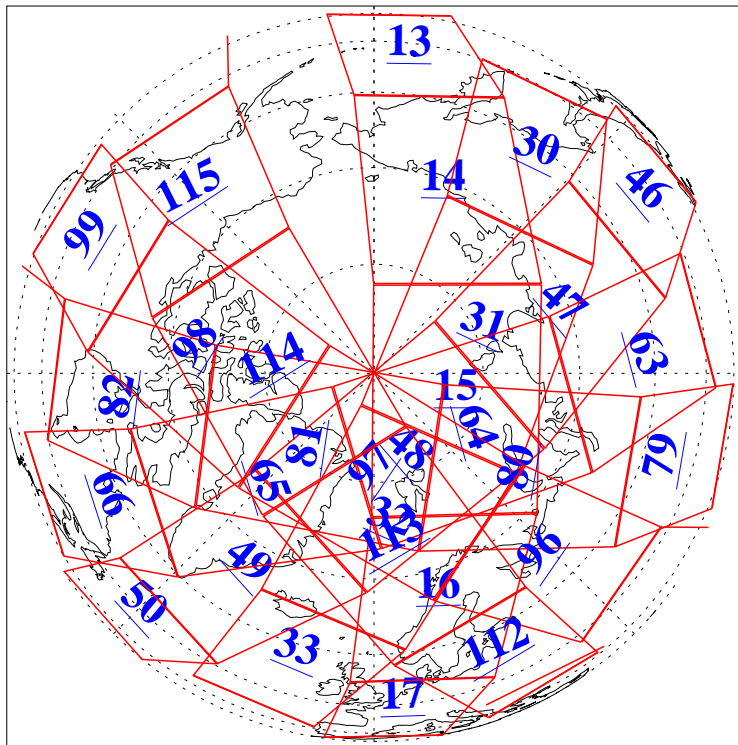

L1B Availability
AMSU Granules: 240
HSB Granules: 0
AIRS Granules: 240

10 Mar 2004
DoY 70
Aqua Day 676

Ascending Granules

Descending Granules

Legend: AMSU Available, HSB Available, AIRS Available

L1B Availability
 AMSU Granules: 240
 HSB Granules: 0
 AIRS Granules: 240

10 Mar 2004
 DoY 70
 Aqua Day 676

Northern Hemisphere Granules

Southern Hemisphere Granules

Legend: AMSU Available, HSB Available, AIRS Available