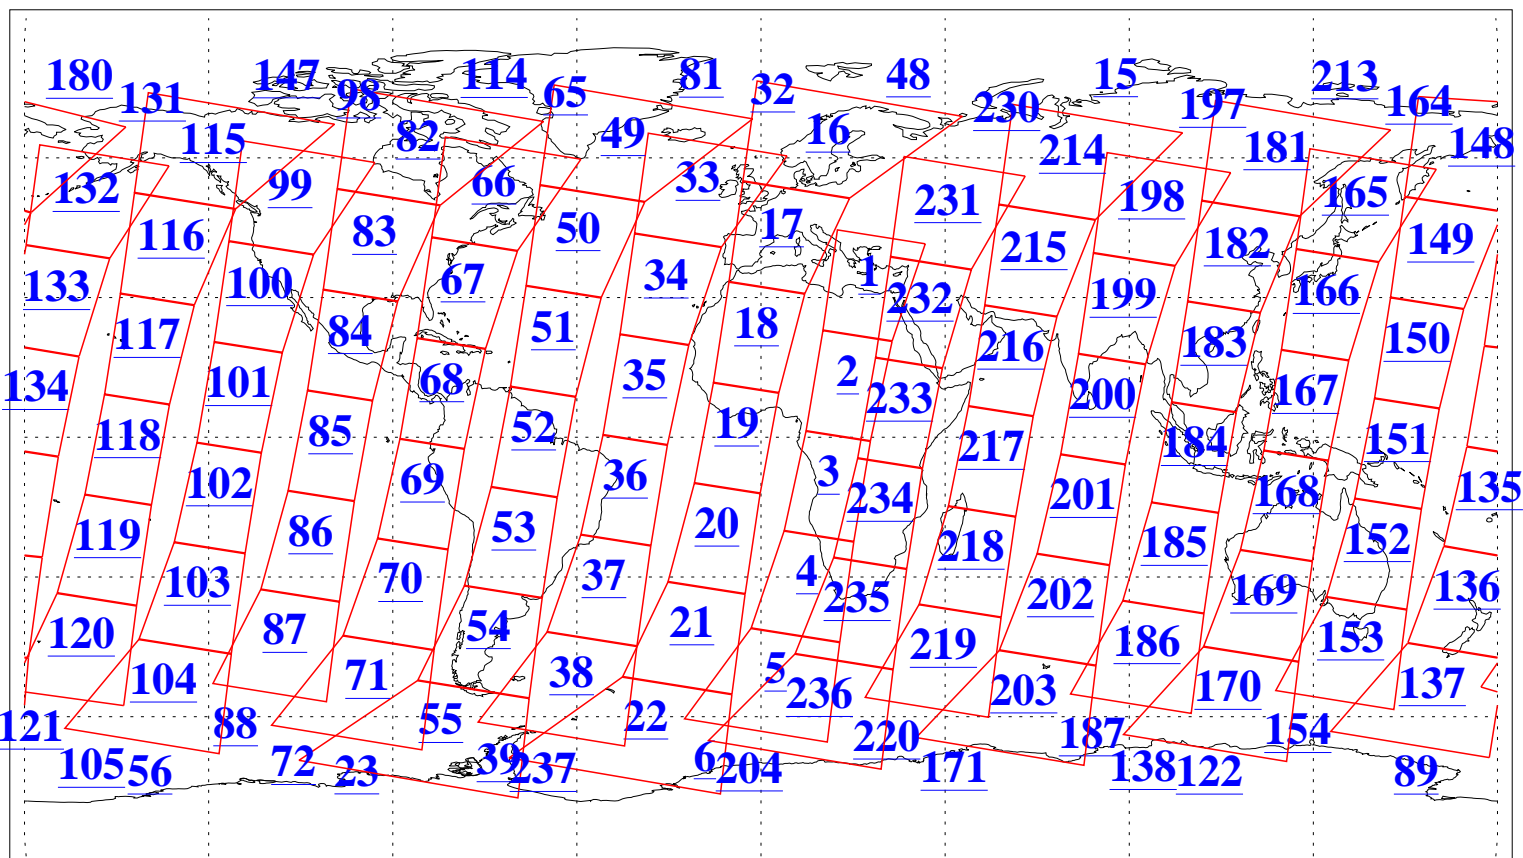

L1B Availability
AMSU Granules: 240
HSB Granules: 0
AIRS Granules: 240

10 Mar 2004
DoY 70
Aqua Day 676

Ascending Granules

Descending Granules

Legend: AMSU Available, HSB Available, AIRS Available

L1B Availability
 AMSU Granules: 240
 HSB Granules: 0
 AIRS Granules: 240

10 Mar 2004
 DoY 70
 Aqua Day 676

Northern Hemisphere Granules

Southern Hemisphere Granules

Legend: AMSU Available, HSB Available, AIRS Available