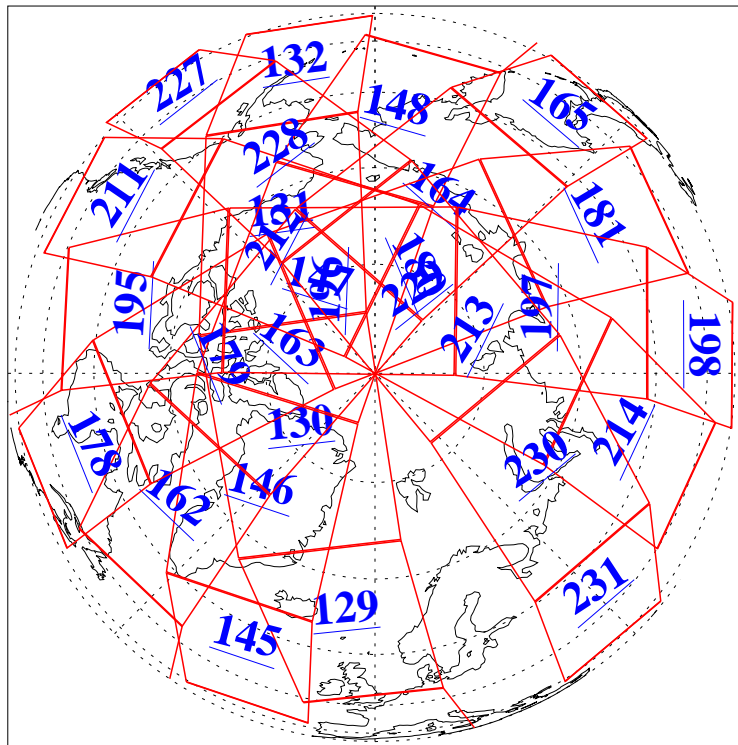

L1B Availability
AMSU Granules: 240
HSB Granules: 0
AIRS Granules: 240

10 Mar 2004
DoY 70
Aqua Day 676

Ascending Granules

Descending Granules

Legend: AMSU Available, HSB Available, AIRS Available

L1B Availability
 AMSU Granules: 240
 HSB Granules: 0
 AIRS Granules: 240

10 Mar 2004
 DoY 70
 Aqua Day 676

Northern Hemisphere Granules

Southern Hemisphere Granules

Legend: AMSU Available, HSB Available, AIRS Available