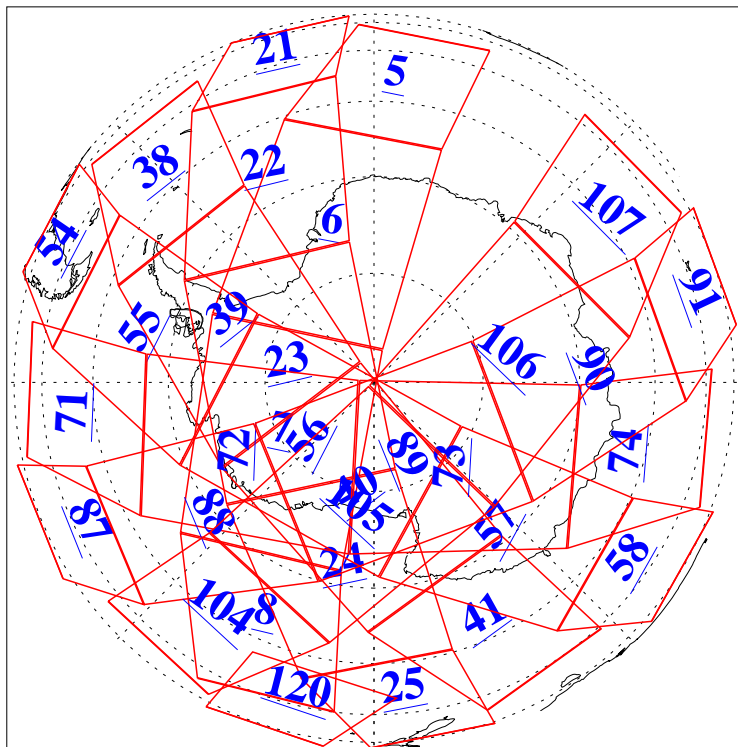

L1B Availability
AMSU Granules: 240
HSB Granules: 0
AIRS Granules: 240

10 Mar 2004
DoY 70
Aqua Day 676

Ascending Granules

Descending Granules

Legend: AMSU Available, HSB Available, AIRS Available

L1B Availability
 AMSU Granules: 240
 HSB Granules: 0
 AIRS Granules: 240

10 Mar 2004
 DoY 70
 Aqua Day 676

Northern Hemisphere Granules

Southern Hemisphere Granules

Legend: AMSU Available, HSB Available, AIRS Available