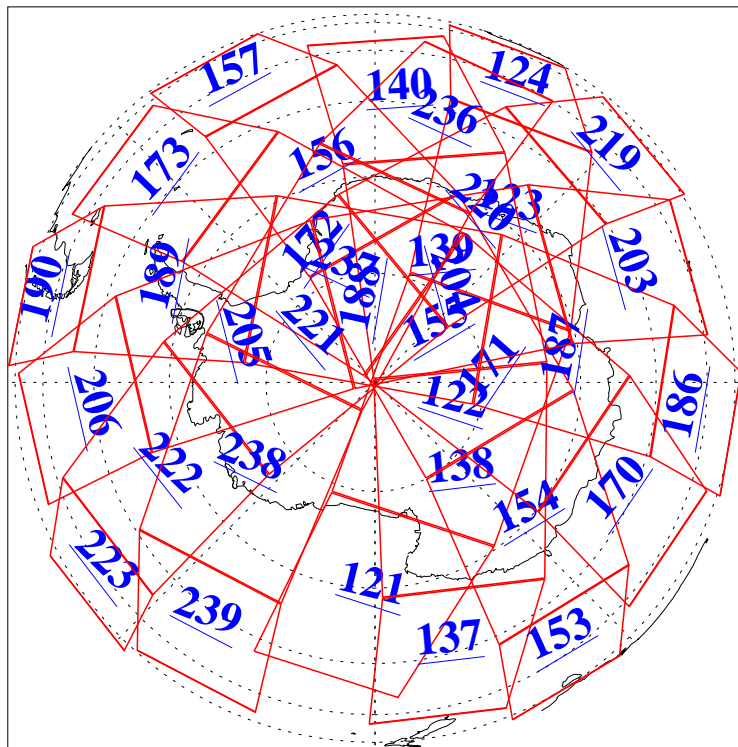

L1B Availability
AMSU Granules: 240
HSB Granules: 0
AIRS Granules: 240

10 Mar 2004
DoY 70
Aqua Day 676

Ascending Granules

Descending Granules

Legend: AMSU Available, HSB Available, AIRS Available

L1B Availability
 AMSU Granules: 240
 HSB Granules: 0
 AIRS Granules: 240

10 Mar 2004
 DoY 70
 Aqua Day 676

Northern Hemisphere Granules

Southern Hemisphere Granules

Legend: AMSU Available, HSB Available, AIRS Available