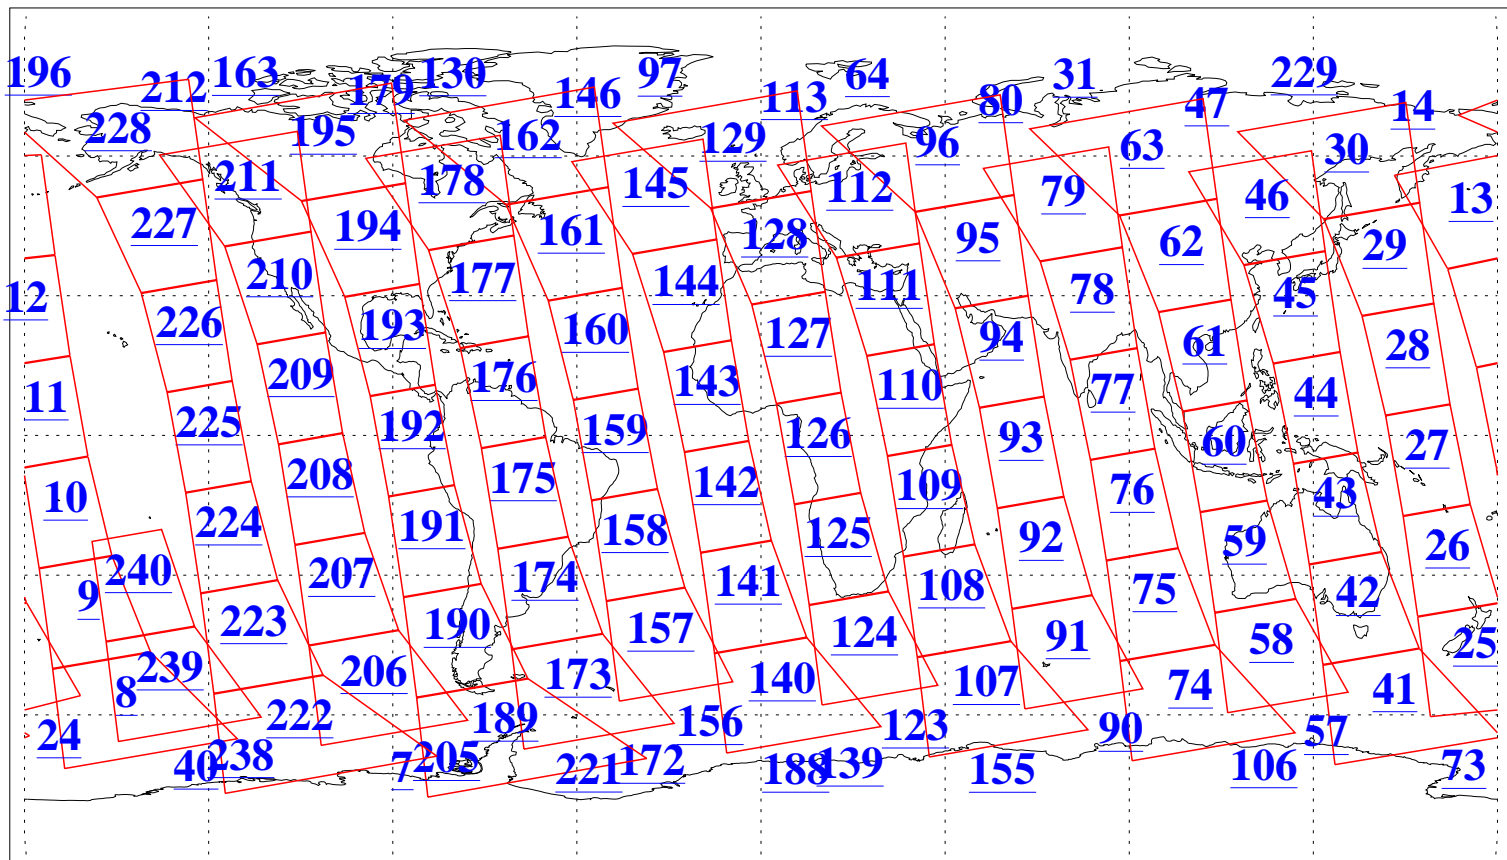

L1B Availability
AMSU Granules: 240
HSB Granules: 0
AIRS Granules: 240

10 Mar 2004
DoY 70
Aqua Day 676

Ascending Granules

Descending Granules

Legend: AMSU Available, HSB Available, AIRS Available

L1B Availability
 AMSU Granules: 240
 HSB Granules: 0
 AIRS Granules: 240

10 Mar 2004
 DoY 70
 Aqua Day 676

Northern Hemisphere Granules

Southern Hemisphere Granules

Legend: AMSU Available, HSB Available, AIRS Available