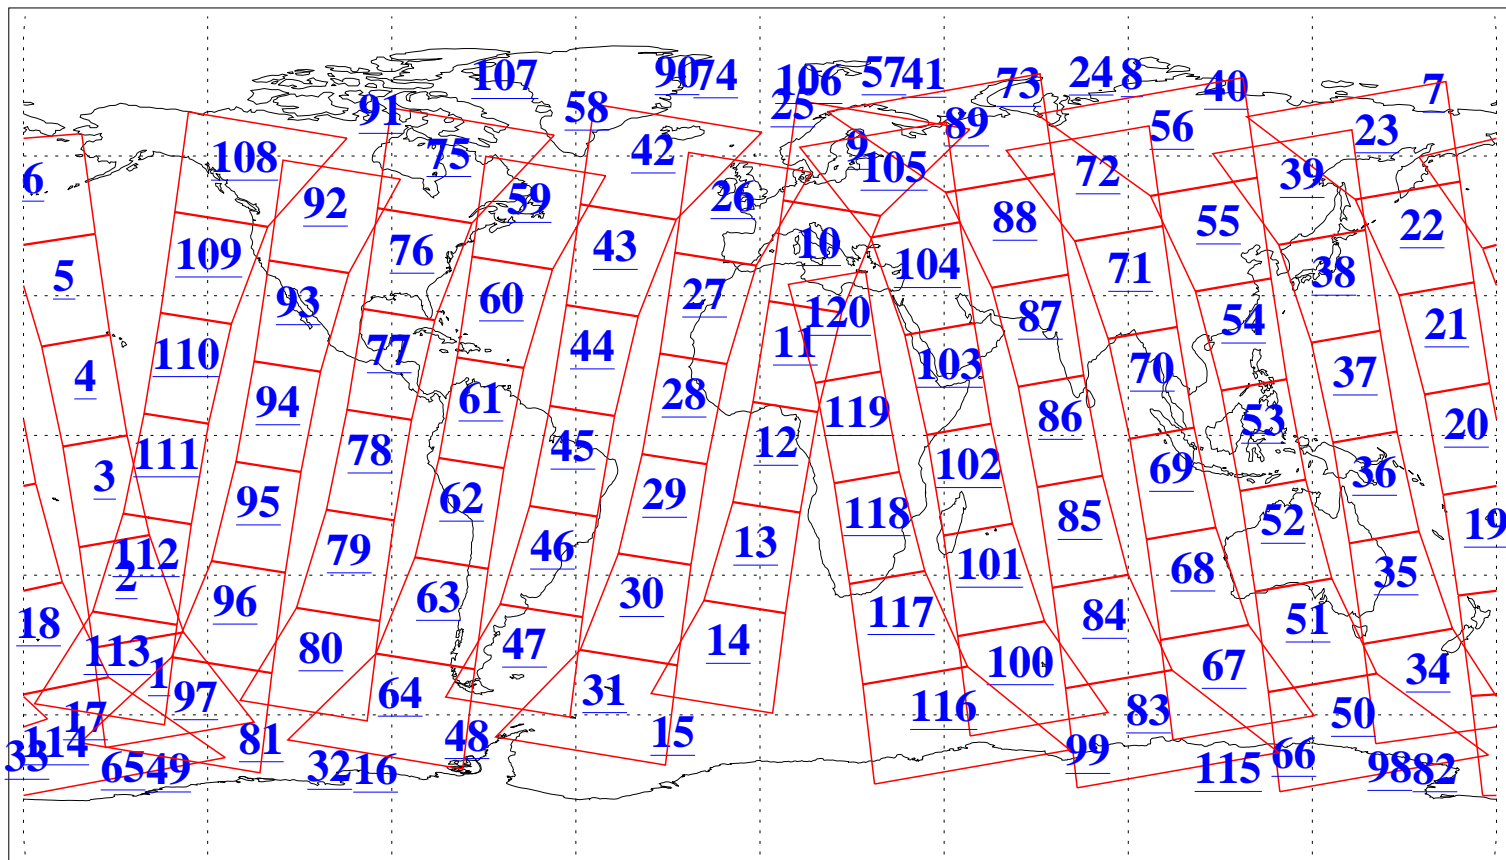

L1B Availability
AMSU Granules: 240
HSB Granules: 0
AIRS Granules: 240

9 Mar 2004
DoY 69
Aqua Day 675
Granules: 1 to 120

Granules: 121 to 240

Legend: AMSU Available, HSB Available, AIRS Available

L1B Availability
AMSU Granules: 240
HSB Granules: 0
AIRS Granules: 240

9 Mar 2004
DoY 69
Aqua Day 675

Ascending Granules

Descending Granules

Legend: AMSU Available, HSB Available, AIRS Available

L1B Availability
 AMSU Granules: 240
 HSB Granules: 0
 AIRS Granules: 240

9 Mar 2004
 DoY 69
 Aqua Day 675

Northern Hemisphere Granules

Southern Hemisphere Granules

Legend: AMSU Available, HSB Available, AIRS Available