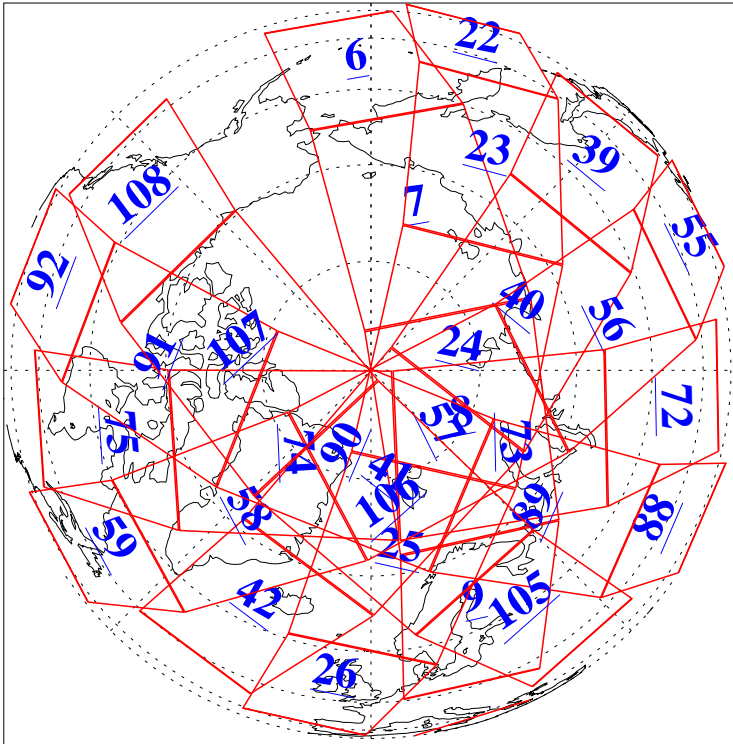

L1B Availability
AMSU Granules: 240
HSB Granules: 0
AIRS Granules: 240

9 Mar 2004
DoY 69
Aqua Day 675
Granules: 1 to 120

Granules: 121 to 240

Legend: AMSU Available, HSB Available, AIRS Available

L1B Availability
AMSU Granules: 240
HSB Granules: 0
AIRS Granules: 240

9 Mar 2004
DoY 69
Aqua Day 675

Ascending Granules

Descending Granules

Legend: AMSU Available, HSB Available, AIRS Available

L1B Availability
 AMSU Granules: 240
 HSB Granules: 0
 AIRS Granules: 240

9 Mar 2004
 DoY 69
 Aqua Day 675

Northern Hemisphere Granules

Southern Hemisphere Granules

Legend: AMSU Available, HSB Available, AIRS Available