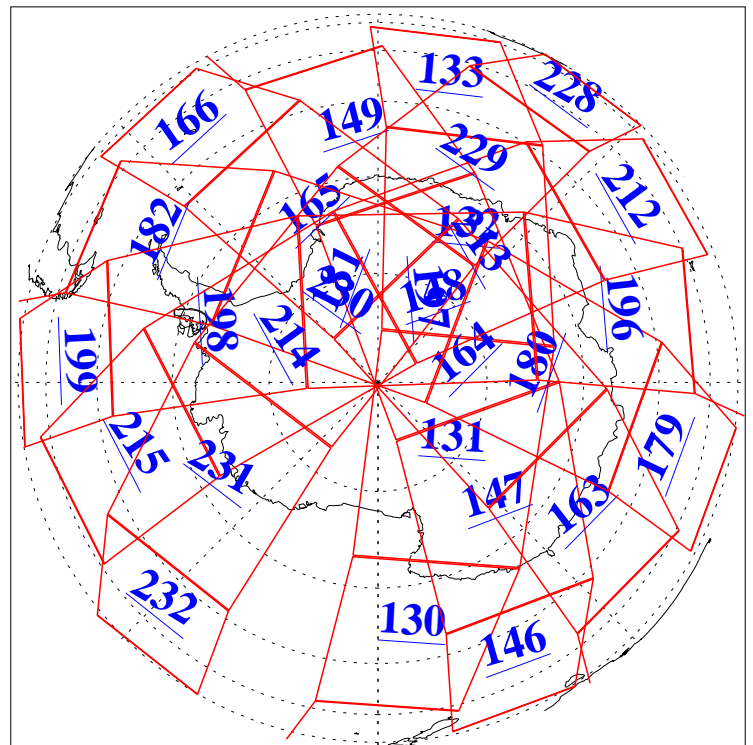

L1B Availability
AMSU Granules: 240
HSB Granules: 0
AIRS Granules: 240

9 Mar 2004
DoY 69
Aqua Day 675
Granules: 1 to 120

Granules: 121 to 240

Legend: AMSU Available, HSB Available, AIRS Available

L1B Availability
AMSU Granules: 240
HSB Granules: 0
AIRS Granules: 240

9 Mar 2004
DoY 69
Aqua Day 675

Ascending Granules

Descending Granules

Legend: AMSU Available, HSB Available, AIRS Available

L1B Availability
 AMSU Granules: 240
 HSB Granules: 0
 AIRS Granules: 240

9 Mar 2004
 DoY 69
 Aqua Day 675

Northern Hemisphere Granules

Southern Hemisphere Granules

Legend: AMSU Available, HSB Available, AIRS Available