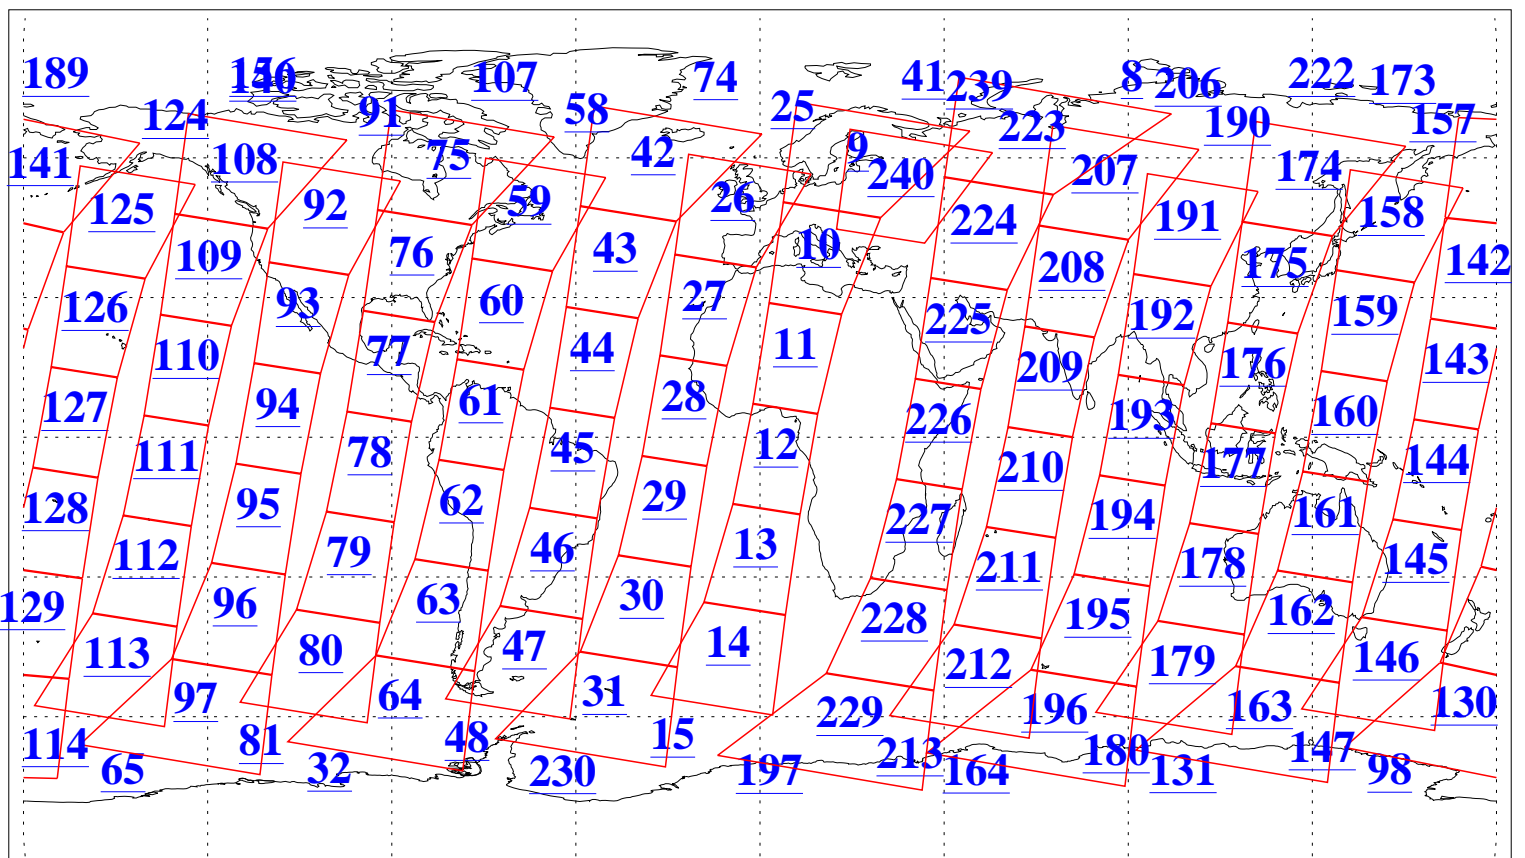

L1B Availability
AMSU Granules: 240
HSB Granules: 0
AIRS Granules: 240

9 Mar 2004
DoY 69
Aqua Day 675
Granules: 1 to 120

Granules: 121 to 240

Legend: AMSU Available, HSB Available, AIRS Available

L1B Availability
AMSU Granules: 240
HSB Granules: 0
AIRS Granules: 240

9 Mar 2004
DoY 69
Aqua Day 675

Ascending Granules

Descending Granules

Legend: AMSU Available, HSB Available, AIRS Available

L1B Availability
 AMSU Granules: 240
 HSB Granules: 0
 AIRS Granules: 240

9 Mar 2004
 DoY 69
 Aqua Day 675

Northern Hemisphere Granules

Southern Hemisphere Granules

Legend: AMSU Available, HSB Available, AIRS Available