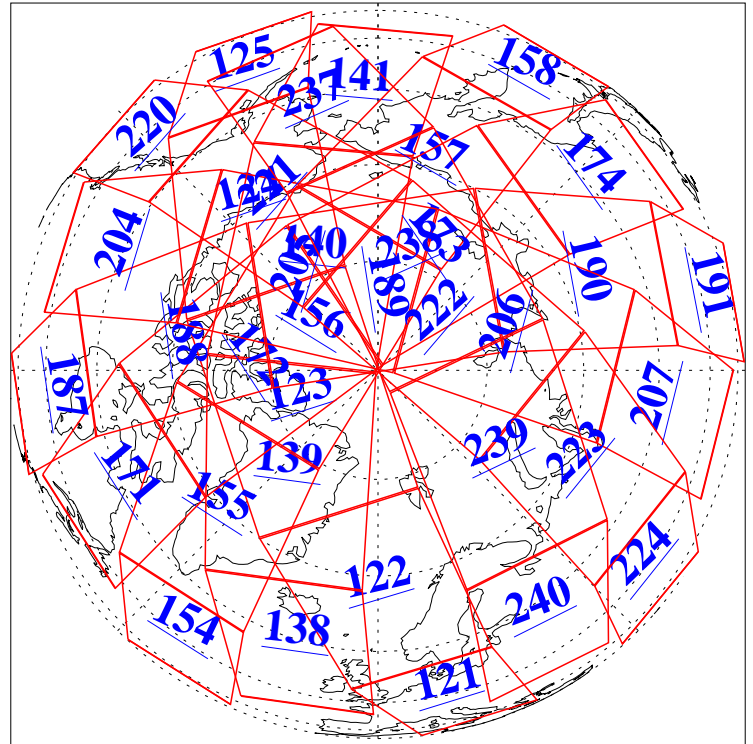

L1B Availability
AMSU Granules: 240
HSB Granules: 0
AIRS Granules: 240

9 Mar 2004
DoY 69
Aqua Day 675
Granules: 1 to 120

Granules: 121 to 240

Legend: AMSU Available, HSB Available, AIRS Available

L1B Availability
AMSU Granules: 240
HSB Granules: 0
AIRS Granules: 240

9 Mar 2004
DoY 69
Aqua Day 675

Ascending Granules

Descending Granules

Legend: AMSU Available, HSB Available, AIRS Available

L1B Availability
 AMSU Granules: 240
 HSB Granules: 0
 AIRS Granules: 240

9 Mar 2004
 DoY 69
 Aqua Day 675

Northern Hemisphere Granules

Southern Hemisphere Granules

Legend: AMSU Available, HSB Available, AIRS Available