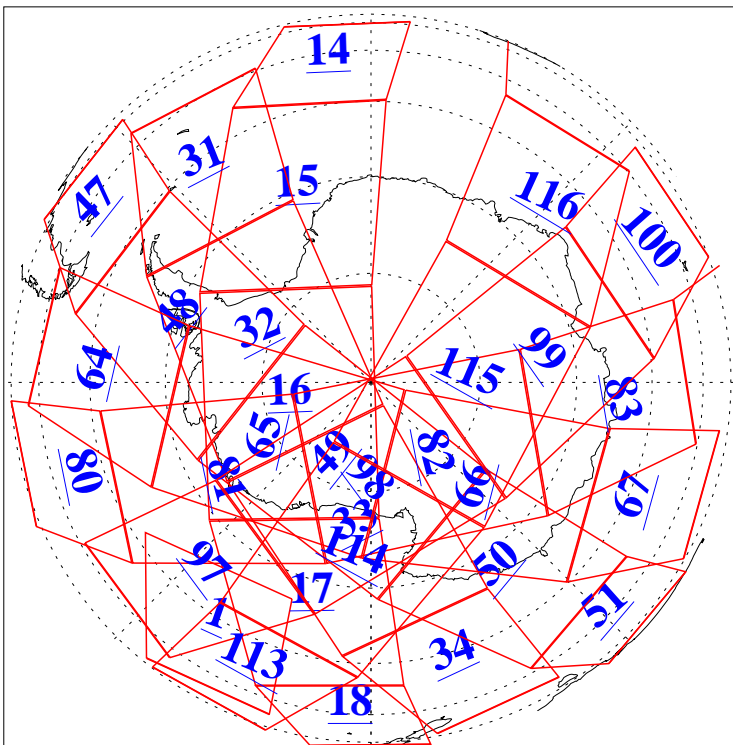

L1B Availability
AMSU Granules: 240
HSB Granules: 0
AIRS Granules: 240

9 Mar 2004
DoY 69
Aqua Day 675
Granules: 1 to 120

Granules: 121 to 240

Legend: AMSU Available, HSB Available, AIRS Available

L1B Availability
AMSU Granules: 240
HSB Granules: 0
AIRS Granules: 240

9 Mar 2004
DoY 69
Aqua Day 675

Ascending Granules

Descending Granules

Legend: AMSU Available, HSB Available, AIRS Available

L1B Availability
 AMSU Granules: 240
 HSB Granules: 0
 AIRS Granules: 240

9 Mar 2004
 DoY 69
 Aqua Day 675

Northern Hemisphere Granules

Southern Hemisphere Granules

Legend: AMSU Available, HSB Available, AIRS Available