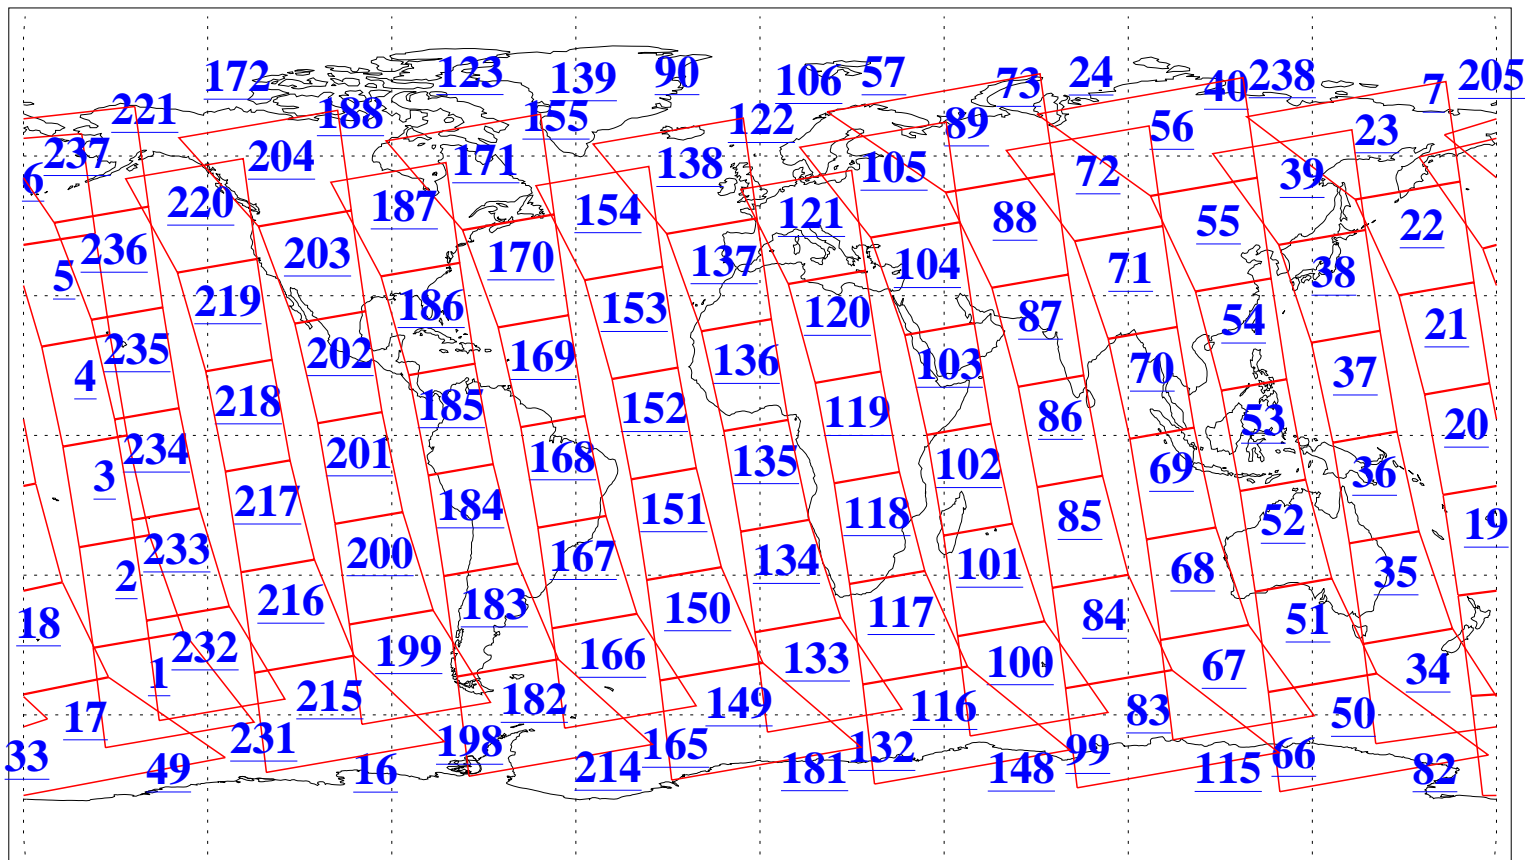

L1B Availability
AMSU Granules: 240
HSB Granules: 0
AIRS Granules: 240

9 Mar 2004
DoY 69
Aqua Day 675
Granules: 1 to 120

Granules: 121 to 240

Legend: AMSU Available, HSB Available, AIRS Available

L1B Availability
AMSU Granules: 240
HSB Granules: 0
AIRS Granules: 240

9 Mar 2004
DoY 69
Aqua Day 675

Ascending Granules

Descending Granules

Legend: AMSU Available, HSB Available, AIRS Available

L1B Availability
 AMSU Granules: 240
 HSB Granules: 0
 AIRS Granules: 240

9 Mar 2004
 DoY 69
 Aqua Day 675

Northern Hemisphere Granules

Southern Hemisphere Granules

Legend: AMSU Available, HSB Available, AIRS Available