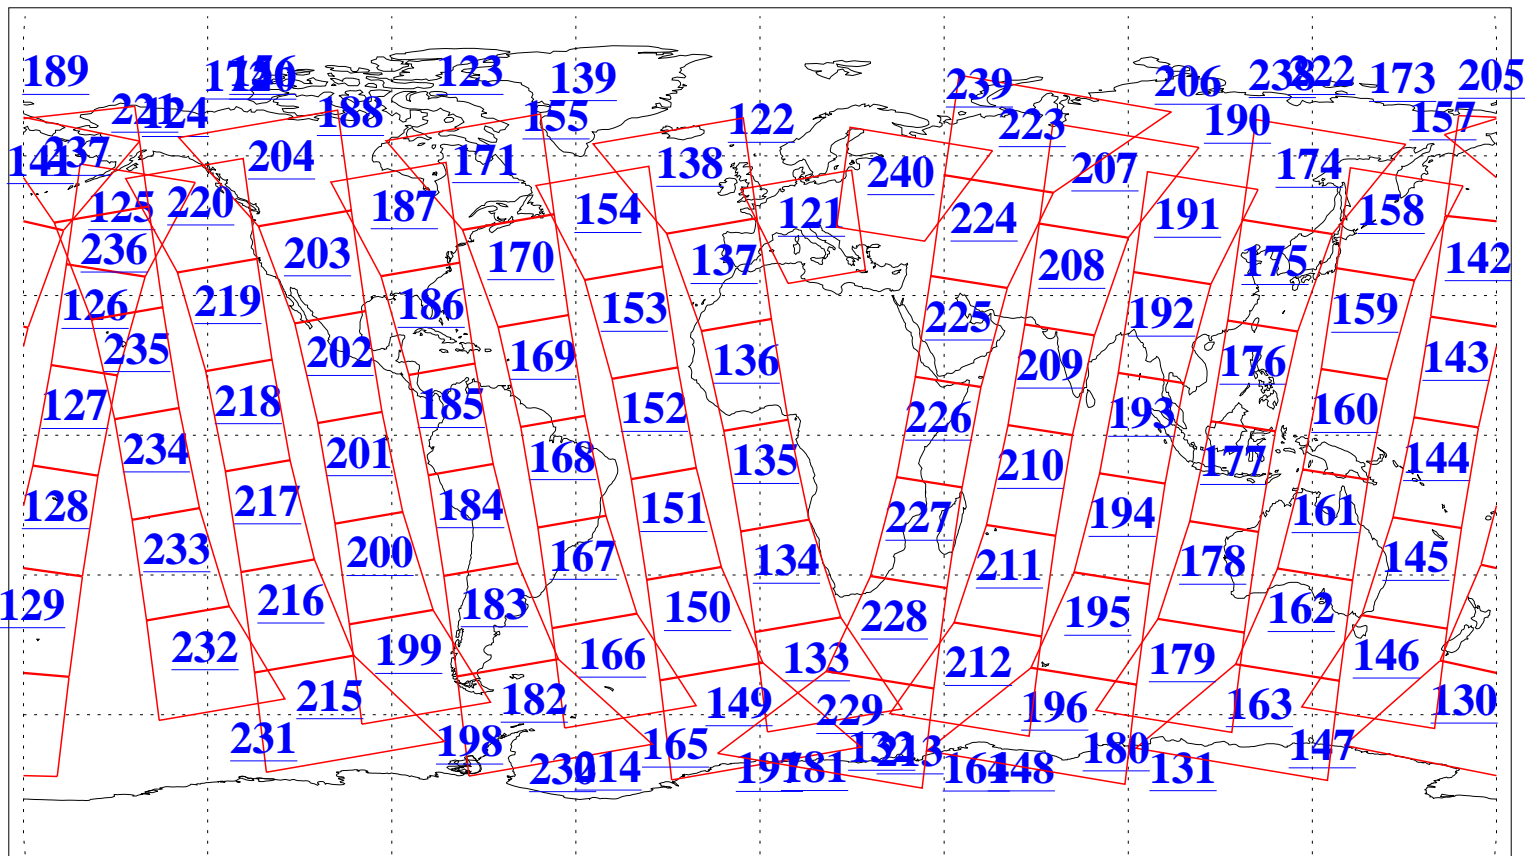

L1B Availability
AMSU Granules: 240
HSB Granules: 0
AIRS Granules: 240

9 Mar 2004
DoY 69
Aqua Day 675
Granules: 1 to 120

Granules: 121 to 240

Legend: AMSU Available, HSB Available, AIRS Available

L1B Availability
AMSU Granules: 240
HSB Granules: 0
AIRS Granules: 240

9 Mar 2004
DoY 69
Aqua Day 675

Ascending Granules

Descending Granules

Legend: AMSU Available, HSB Available, AIRS Available

L1B Availability
 AMSU Granules: 240
 HSB Granules: 0
 AIRS Granules: 240

9 Mar 2004
 DoY 69
 Aqua Day 675

Northern Hemisphere Granules

Southern Hemisphere Granules

Legend: AMSU Available, HSB Available, AIRS Available