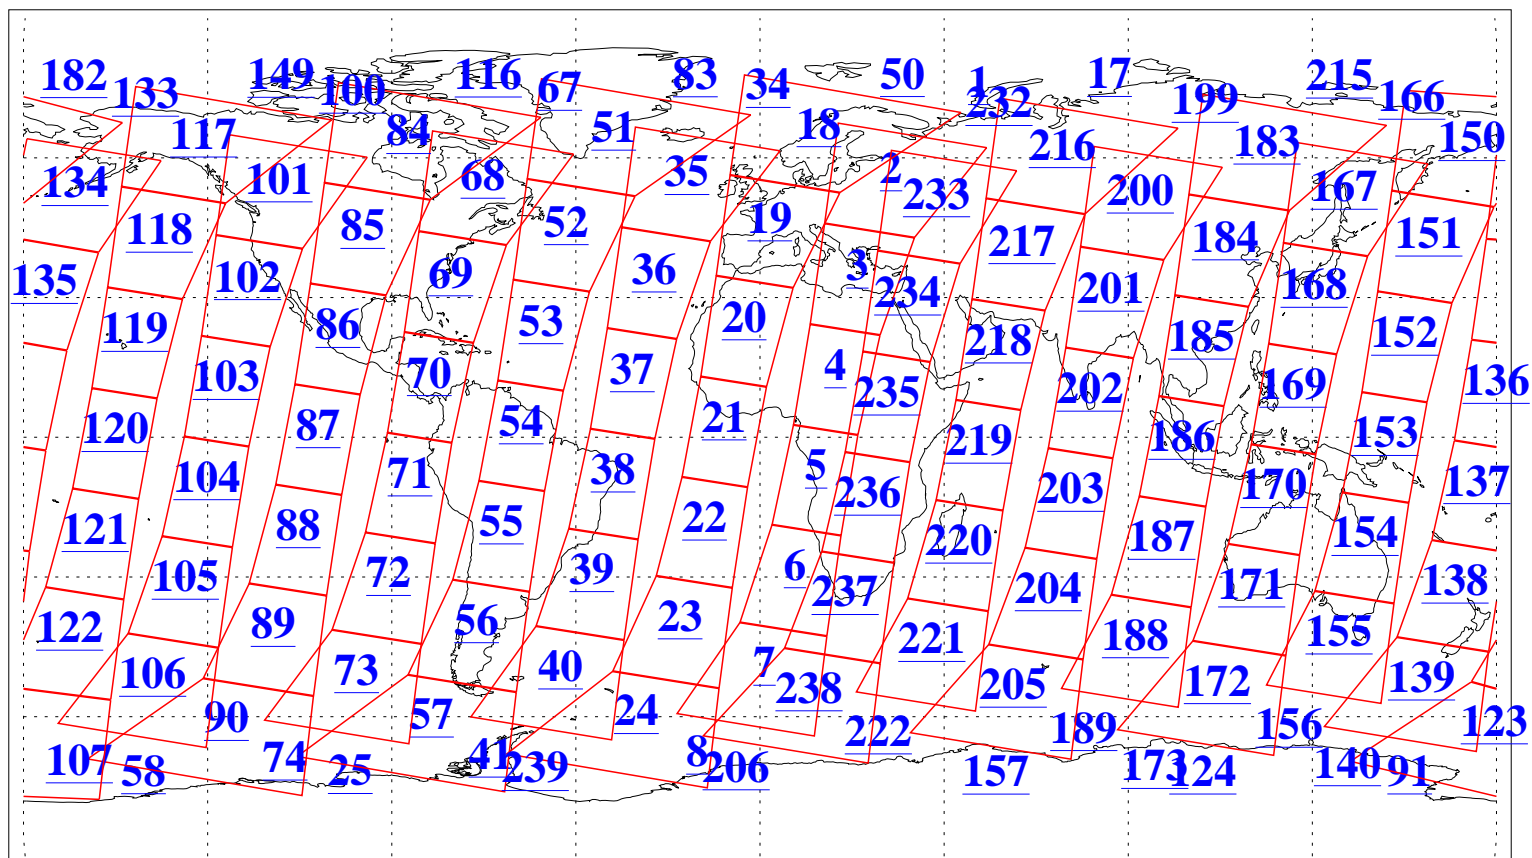

L1B Availability  
AMSU Granules: 240  
HSB Granules: 0  
AIRS Granules: 240

8 Mar 2004  
DoY 68  
Aqua Day 674  
Granules: 1 to 120

Granules: 121 to 240

Legend: AMSU Available, HSB Available, AIRS Available

L1B Availability  
AMSU Granules: 240  
HSB Granules: 0  
AIRS Granules: 240

8 Mar 2004  
DoY 68  
Aqua Day 674

Ascending Granules

Descending Granules

Legend: AMSU Available, HSB Available, AIRS Available