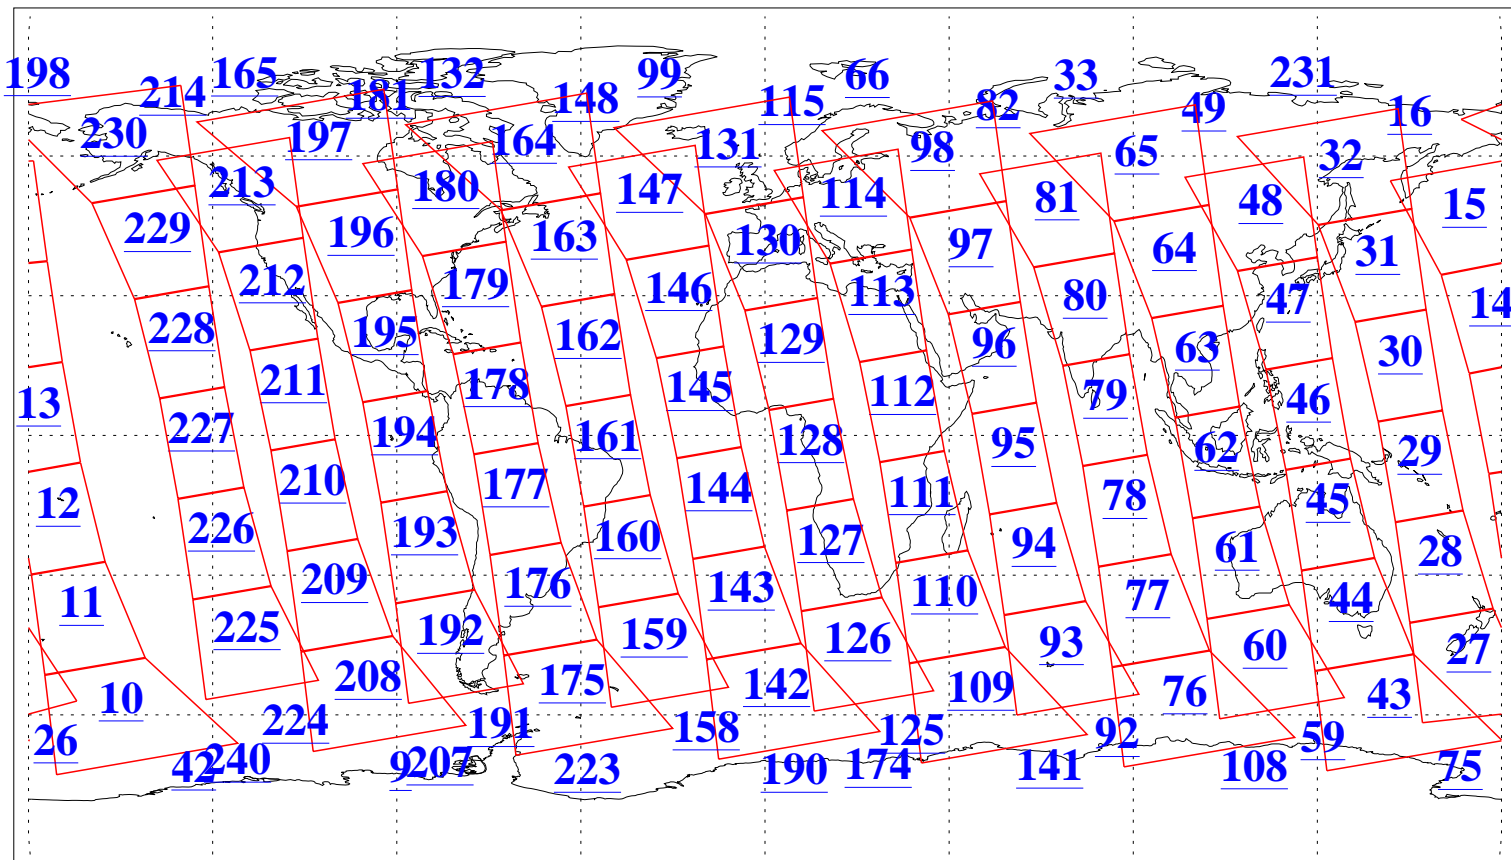

L1B Availability  
AMSU Granules: 240  
HSB Granules: 0  
AIRS Granules: 240

8 Mar 2004  
DoY 68  
Aqua Day 674  
Granules: 1 to 120

Granules: 121 to 240

Legend: AMSU Available, HSB Available, AIRS Available

L1B Availability  
AMSU Granules: 240  
HSB Granules: 0  
AIRS Granules: 240

8 Mar 2004  
DoY 68  
Aqua Day 674

Ascending Granules

Descending Granules

Legend: AMSU Available, HSB Available, AIRS Available