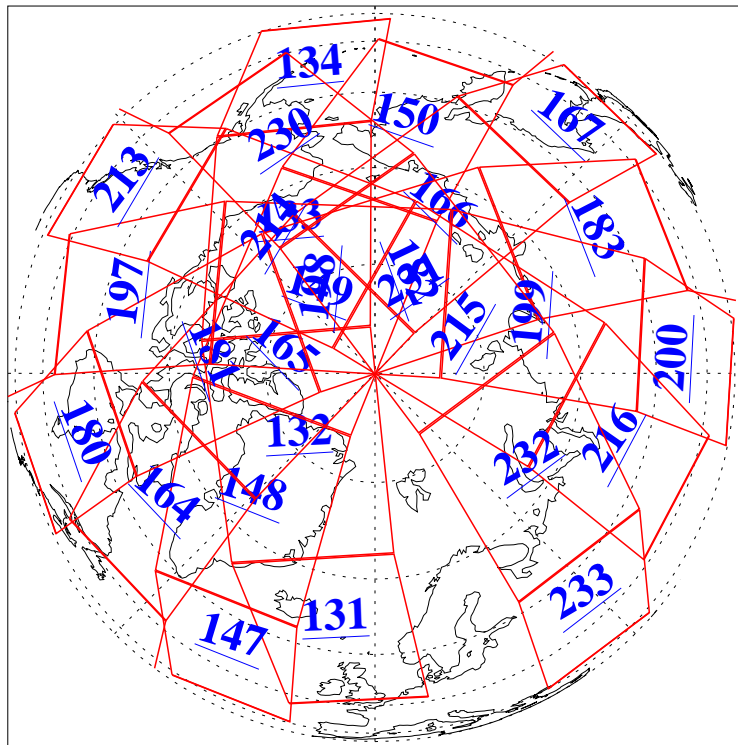

L1B Availability  
AMSU Granules: 240  
HSB Granules: 0  
AIRS Granules: 240

8 Mar 2004  
DoY 68  
Aqua Day 674  
Granules: 1 to 120

Granules: 121 to 240

Legend: AMSU Available, HSB Available, AIRS Available

L1B Availability  
AMSU Granules: 240  
HSB Granules: 0  
AIRS Granules: 240

8 Mar 2004  
DoY 68  
Aqua Day 674

Ascending Granules

Descending Granules

Legend: AMSU Available, HSB Available, AIRS Available

### Northern Hemisphere Granules