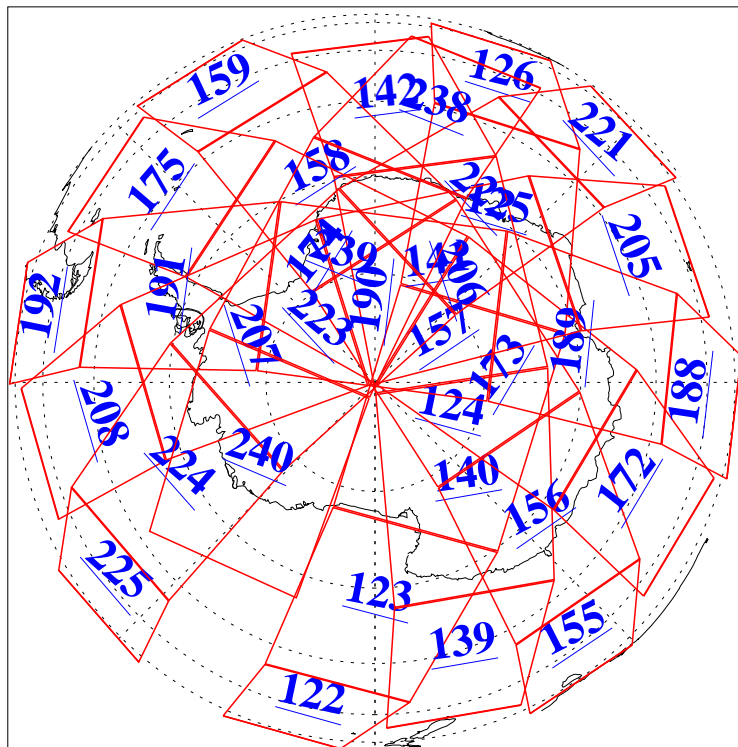

Legend: AMSU Available, HSB Available, AIRS Available