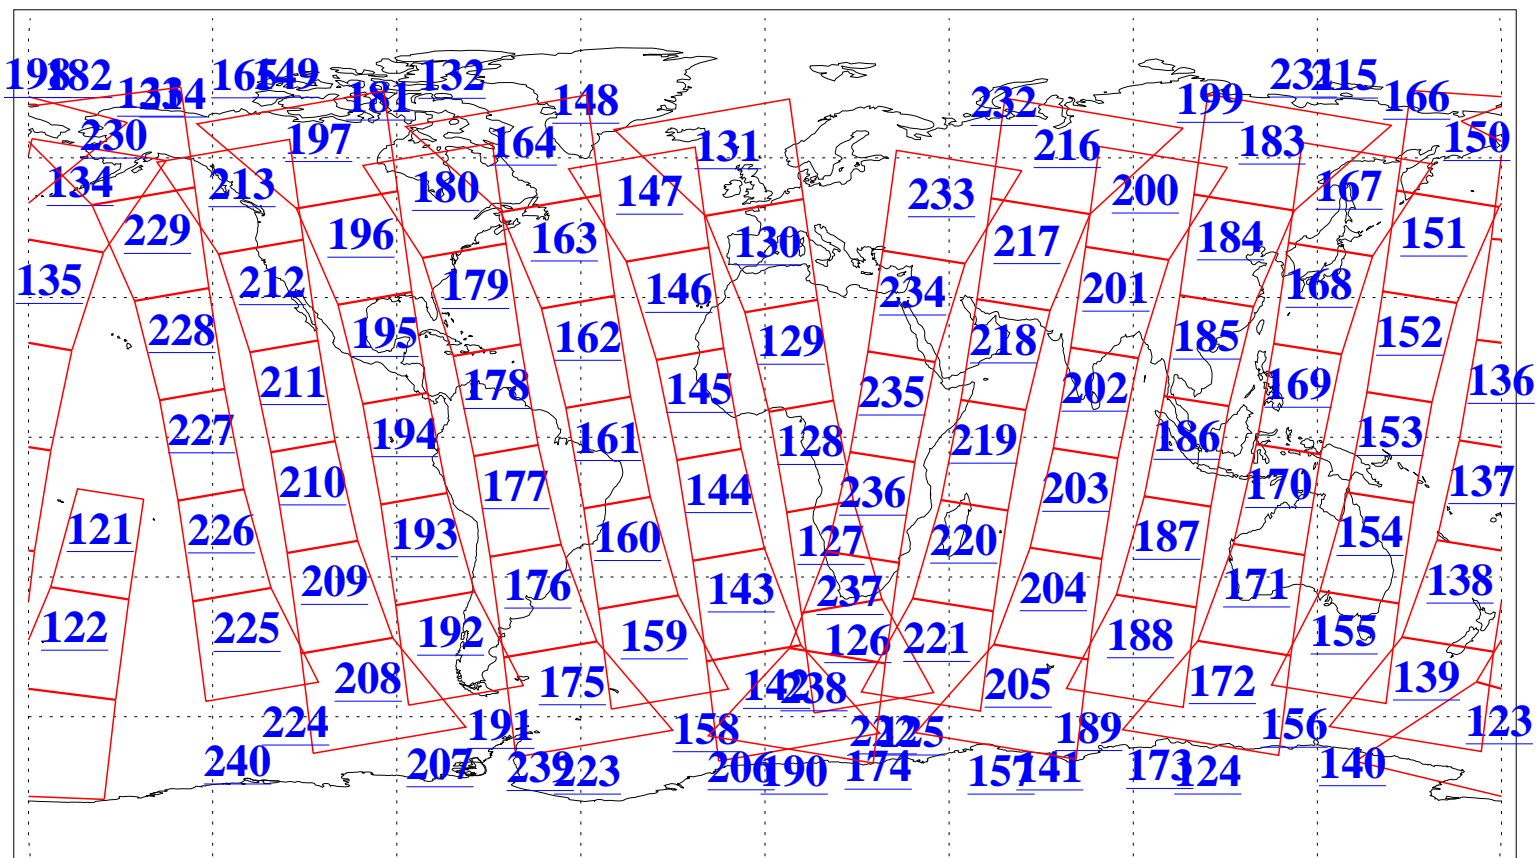

L1B Availability  
AMSU Granules: 240  
HSB Granules: 0  
AIRS Granules: 240

8 Mar 2004  
DoY 68  
Aqua Day 674  
Granules: 1 to 120

Granules: 121 to 240

Legend: AMSU Available, HSB Available, AIRS Available

L1B Availability  
AMSU Granules: 240  
HSB Granules: 0  
AIRS Granules: 240

8 Mar 2004  
DoY 68  
Aqua Day 674

Ascending Granules

Descending Granules

Legend: AMSU Available, HSB Available, AIRS Available