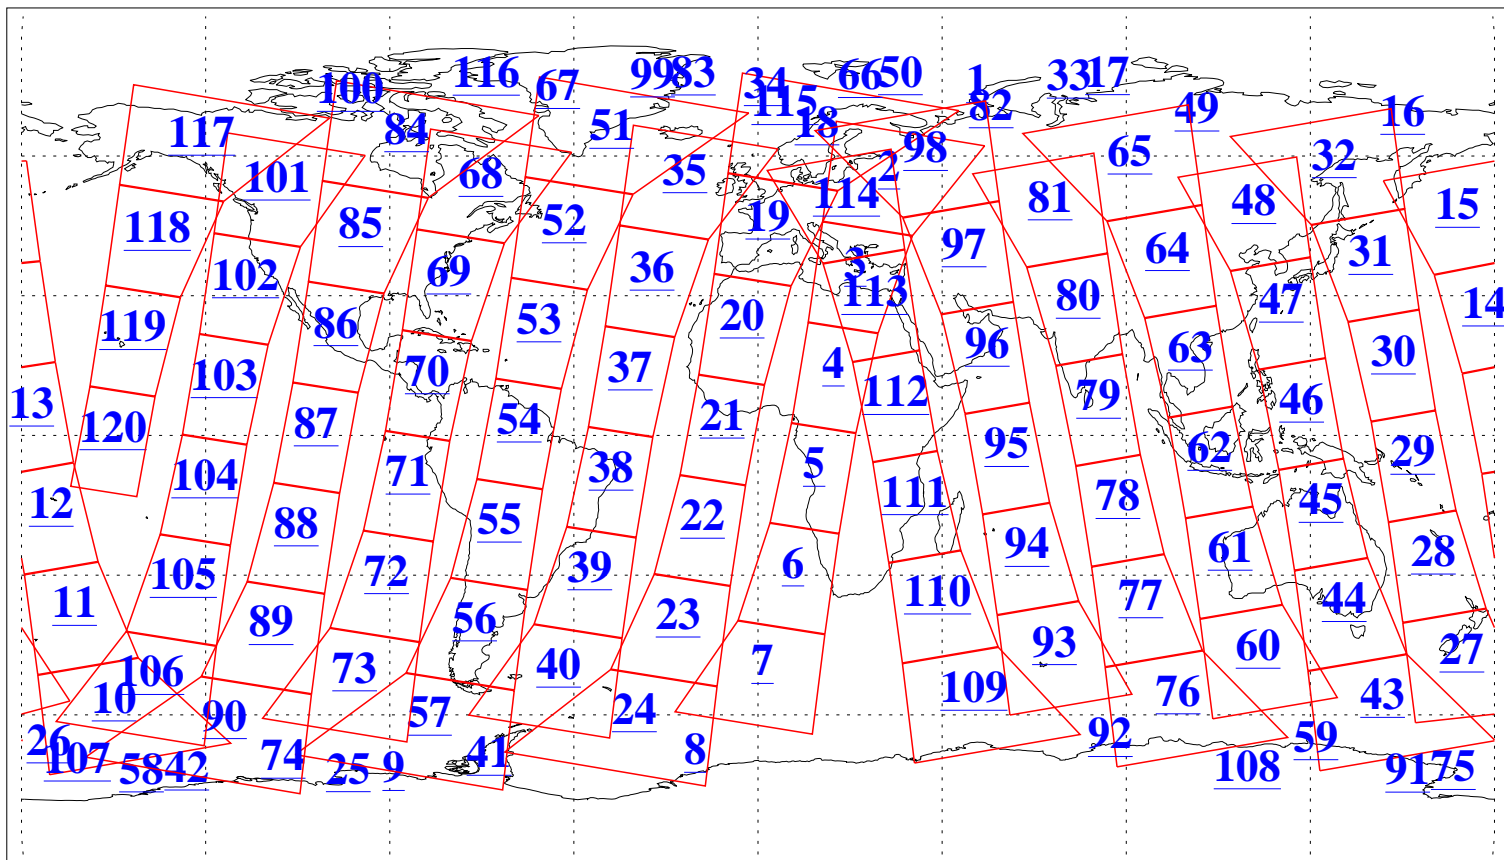

L1B Availability  
AMSU Granules: 240  
HSB Granules: 0  
AIRS Granules: 240

8 Mar 2004  
DoY 68  
Aqua Day 674  
Granules: 1 to 120

Granules: 121 to 240

Legend: AMSU Available, HSB Available, AIRS Available

L1B Availability  
AMSU Granules: 240  
HSB Granules: 0  
AIRS Granules: 240

8 Mar 2004  
DoY 68  
Aqua Day 674

Ascending Granules

Descending Granules

Legend: AMSU Available, HSB Available, AIRS Available

### Northern Hemisphere Granules