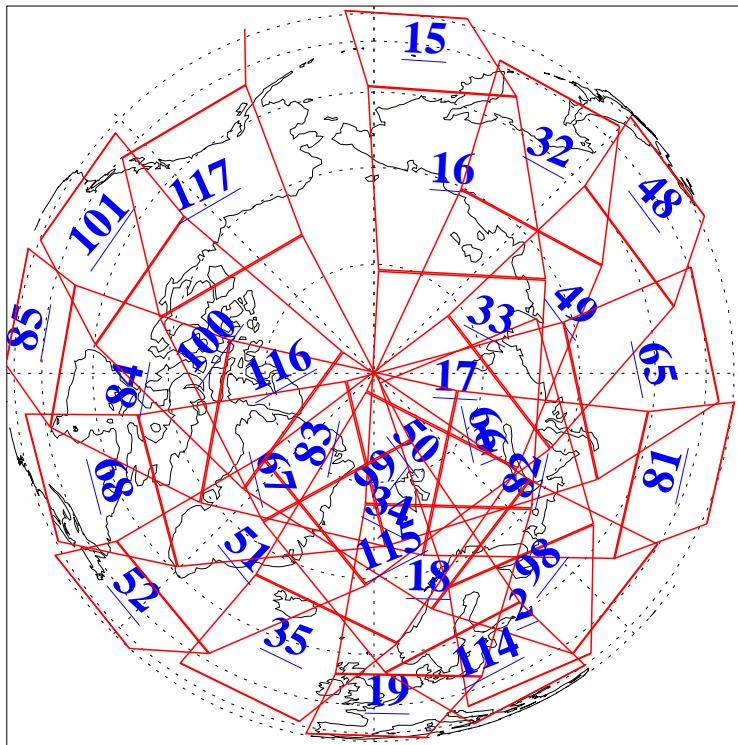

L1B Availability  
AMSU Granules: 240  
HSB Granules: 0  
AIRS Granules: 240

8 Mar 2004  
DoY 68  
Aqua Day 674  
Granules: 1 to 120

Granules: 121 to 240

Legend: AMSU Available, HSB Available, AIRS Available

L1B Availability  
AMSU Granules: 240  
HSB Granules: 0  
AIRS Granules: 240

8 Mar 2004  
DoY 68  
Aqua Day 674

Ascending Granules

Descending Granules

Legend: AMSU Available, HSB Available, AIRS Available

L1B Availability  
AMSU Granules: 240  
HSB Granules: 0  
AIRS Granules: 240

8 Mar 2004  
DoY 68  
Aqua Day 674

### Northern Hemisphere Granules