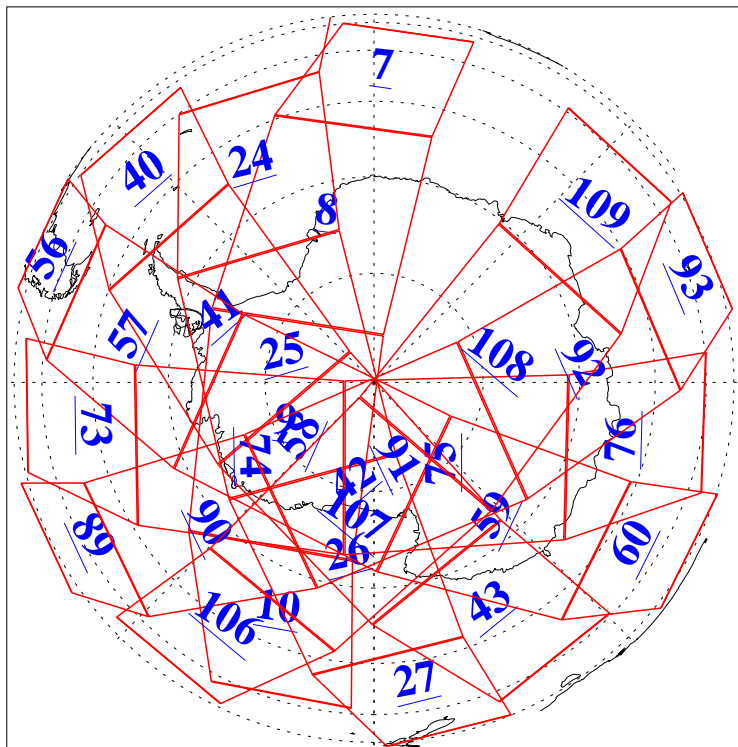

Legend: AMSU Available, HSB Available, AIRS Available