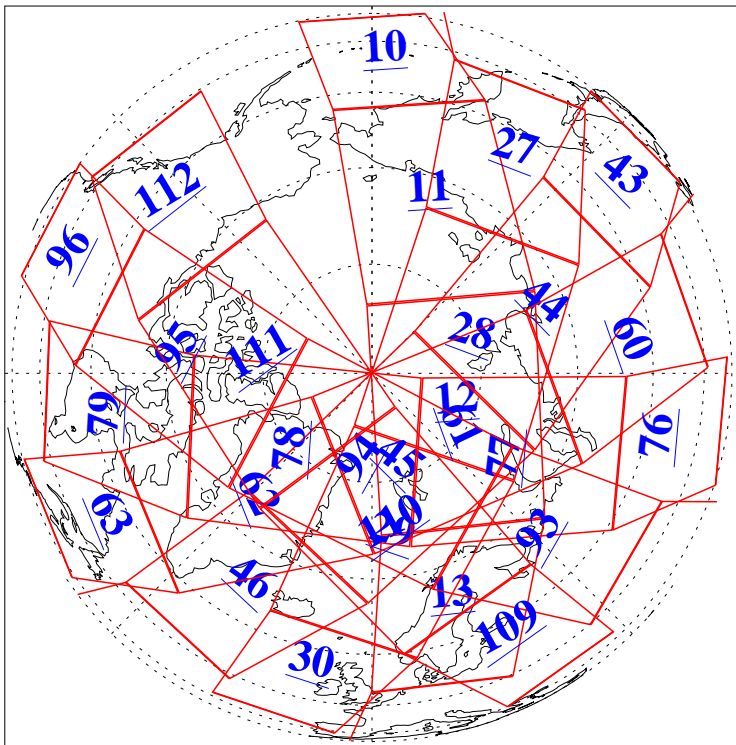

L1B Availability
AMSU Granules: 240
HSB Granules: 0
AIRS Granules: 240

5 Mar 2004
DoY 65
Aqua Day 671
Granules: 1 to 120

Granules: 121 to 240

Legend: AMSU Available, HSB Available, AIRS Available

L1B Availability
AMSU Granules: 240
HSB Granules: 0
AIRS Granules: 240

5 Mar 2004
DoY 65
Aqua Day 671

Ascending Granules

Descending Granules

Legend: AMSU Available, HSB Available, AIRS Available

L1B Availability
 AMSU Granules: 240
 HSB Granules: 0
 AIRS Granules: 240

5 Mar 2004
 DoY 65
 Aqua Day 671

Northern Hemisphere Granules

Southern Hemisphere Granules

Legend: AMSU Available, HSB Available, AIRS Available