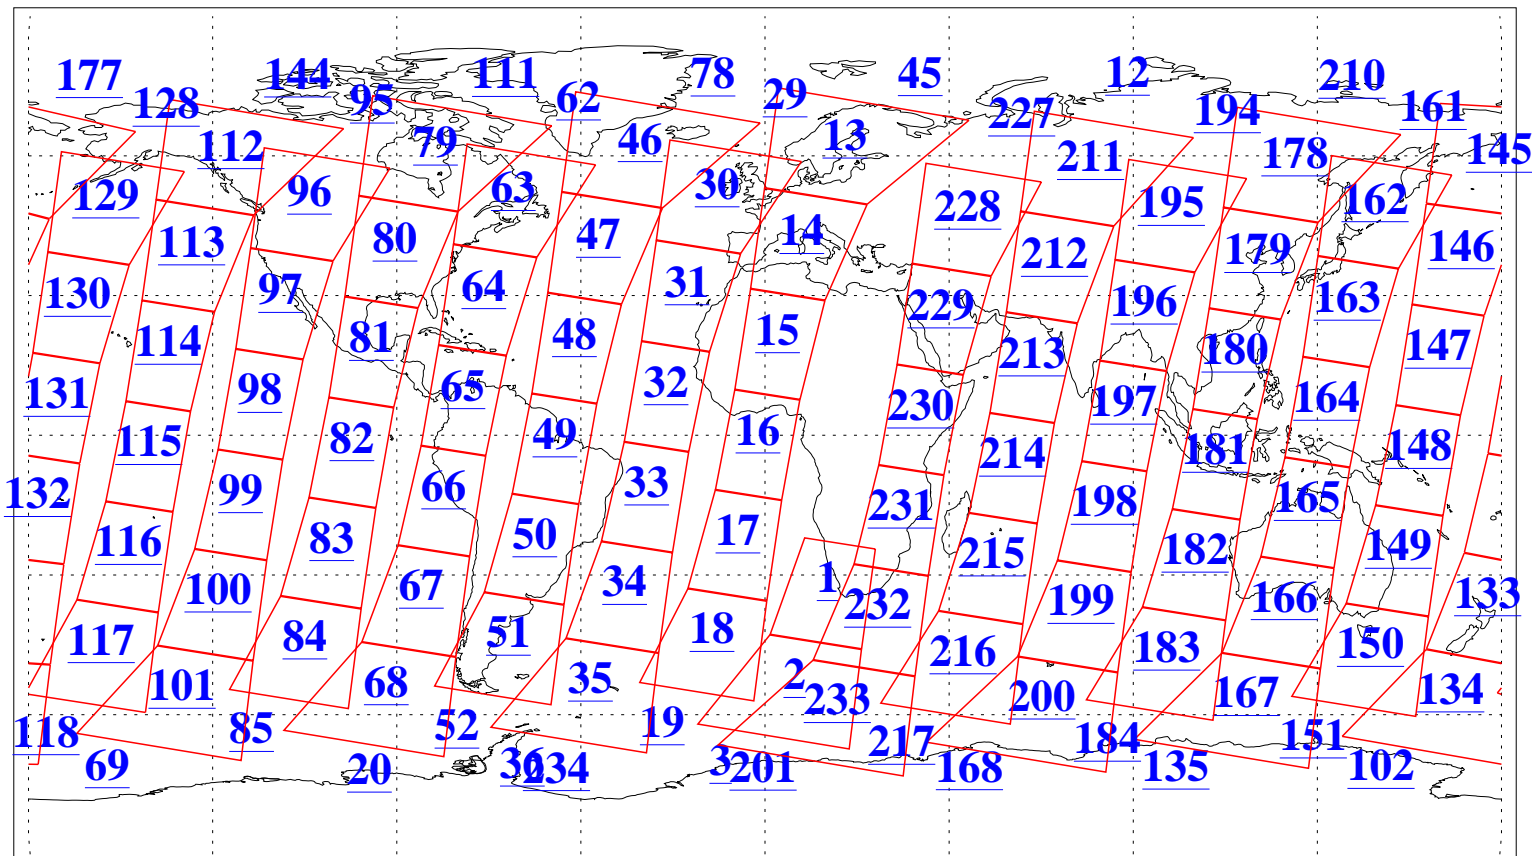

L1B Availability
AMSU Granules: 240
HSB Granules: 0
AIRS Granules: 240

5 Mar 2004
DoY 65
Aqua Day 671
Granules: 1 to 120

Granules: 121 to 240

Legend: AMSU Available, HSB Available, AIRS Available

L1B Availability
AMSU Granules: 240
HSB Granules: 0
AIRS Granules: 240

5 Mar 2004
DoY 65
Aqua Day 671

Ascending Granules

Descending Granules

Legend: AMSU Available, HSB Available, AIRS Available

L1B Availability
 AMSU Granules: 240
 HSB Granules: 0
 AIRS Granules: 240

5 Mar 2004
 DoY 65
 Aqua Day 671

Northern Hemisphere Granules

Southern Hemisphere Granules

Legend: AMSU Available, HSB Available, AIRS Available