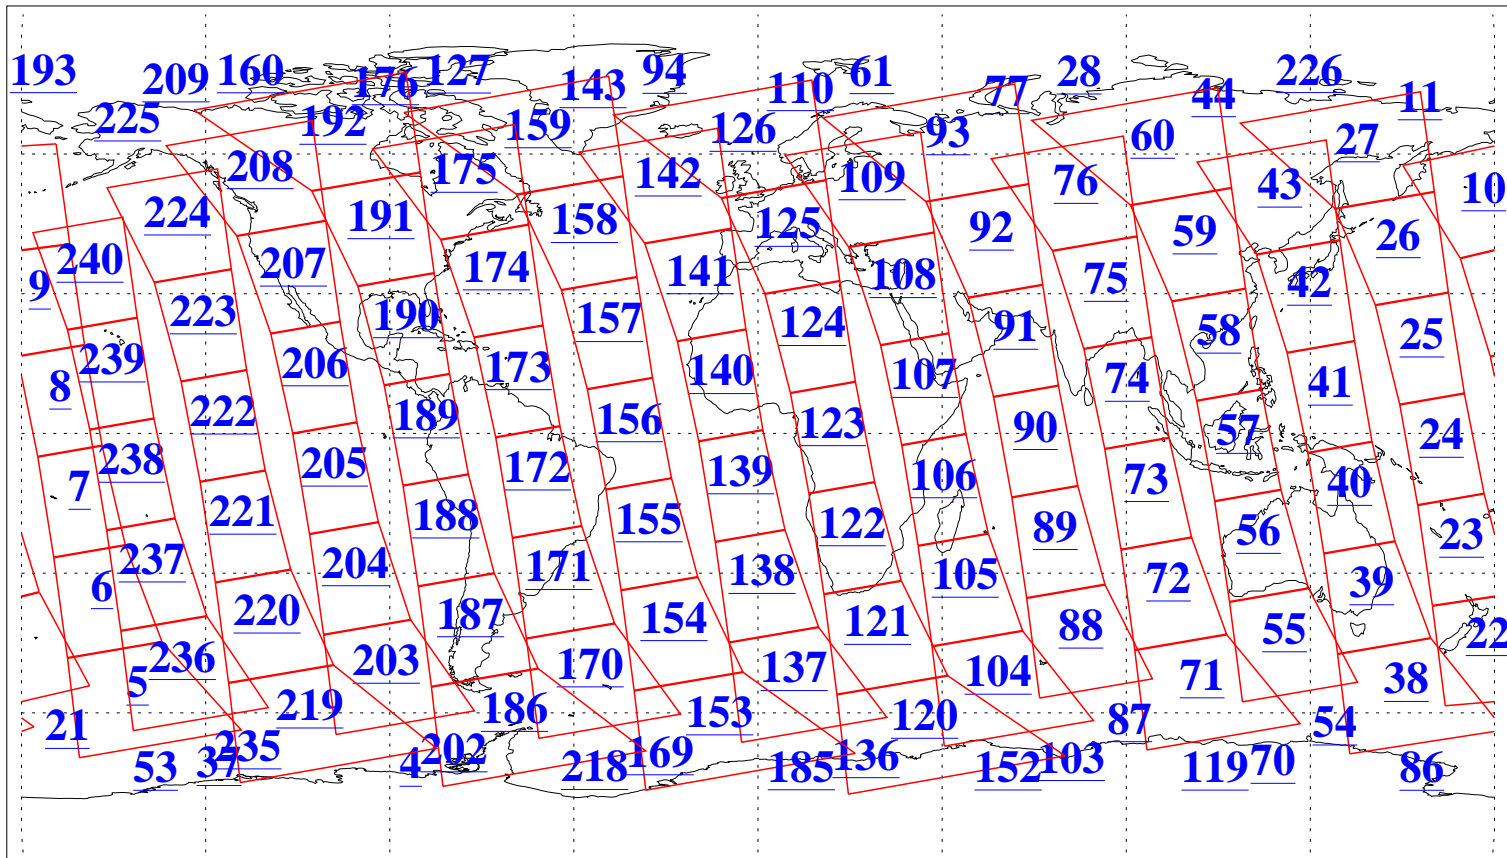

L1B Availability
AMSU Granules: 240
HSB Granules: 0
AIRS Granules: 240

5 Mar 2004
DoY 65
Aqua Day 671
Granules: 1 to 120

Granules: 121 to 240

Legend: AMSU Available, HSB Available, AIRS Available

L1B Availability
AMSU Granules: 240
HSB Granules: 0
AIRS Granules: 240

5 Mar 2004
DoY 65
Aqua Day 671

Ascending Granules

Descending Granules

Legend: AMSU Available, HSB Available, AIRS Available

L1B Availability
 AMSU Granules: 240
 HSB Granules: 0
 AIRS Granules: 240

5 Mar 2004
 DoY 65
 Aqua Day 671

Northern Hemisphere Granules

Southern Hemisphere Granules

Legend: AMSU Available, HSB Available, AIRS Available