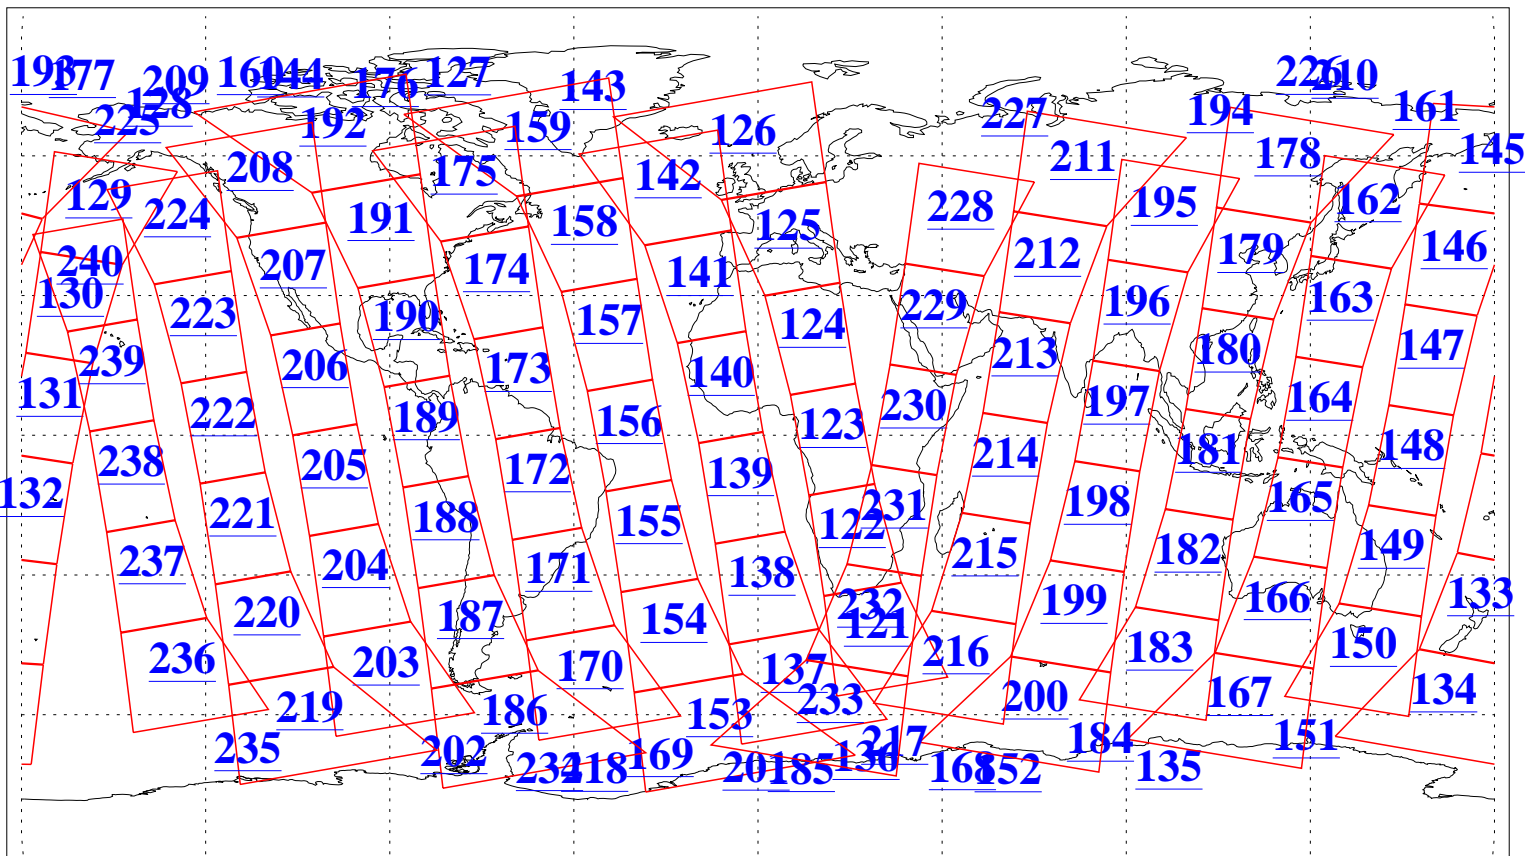

L1B Availability
AMSU Granules: 240
HSB Granules: 0
AIRS Granules: 240

5 Mar 2004
DoY 65
Aqua Day 671
Granules: 1 to 120

Granules: 121 to 240

Legend: AMSU Available, HSB Available, AIRS Available

L1B Availability
AMSU Granules: 240
HSB Granules: 0
AIRS Granules: 240

5 Mar 2004
DoY 65
Aqua Day 671

Ascending Granules

Descending Granules

Legend: AMSU Available, HSB Available, AIRS Available

L1B Availability
 AMSU Granules: 240
 HSB Granules: 0
 AIRS Granules: 240

5 Mar 2004
 DoY 65
 Aqua Day 671