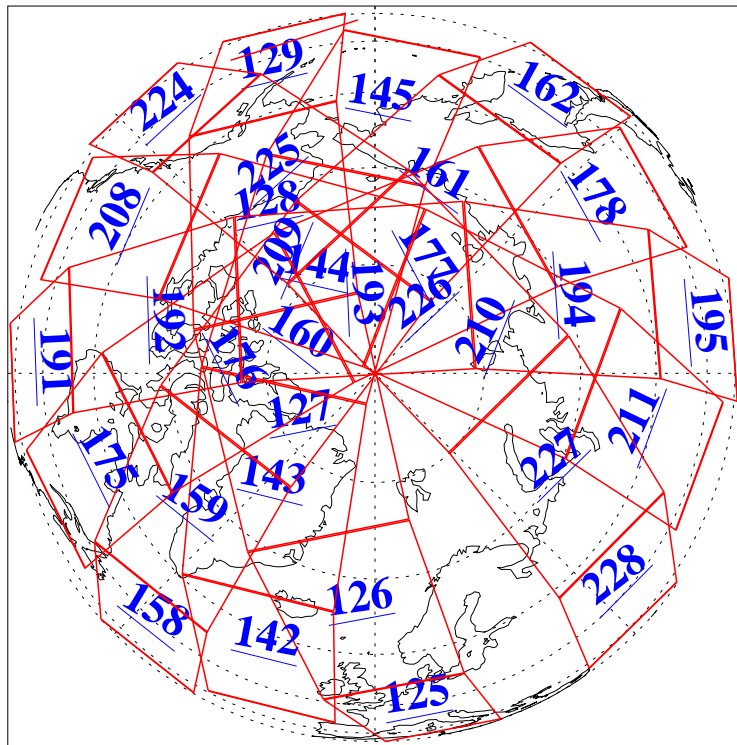

L1B Availability
AMSU Granules: 240
HSB Granules: 0
AIRS Granules: 240

5 Mar 2004
DoY 65
Aqua Day 671
Granules: 1 to 120

Granules: 121 to 240

Legend: AMSU Available, HSB Available, AIRS Available

L1B Availability
AMSU Granules: 240
HSB Granules: 0
AIRS Granules: 240

5 Mar 2004
DoY 65
Aqua Day 671

Ascending Granules

Descending Granules

Legend: AMSU Available, HSB Available, AIRS Available

L1B Availability
 AMSU Granules: 240
 HSB Granules: 0
 AIRS Granules: 240

5 Mar 2004
 DoY 65
 Aqua Day 671

Northern Hemisphere Granules

Southern Hemisphere Granules

Legend: AMSU Available, HSB Available, AIRS Available