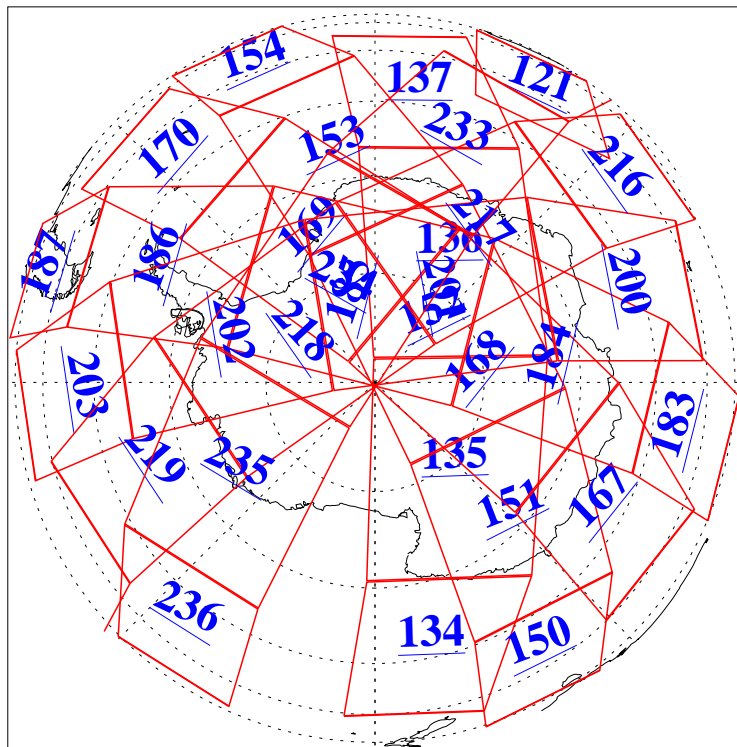

L1B Availability
AMSU Granules: 240
HSB Granules: 0
AIRS Granules: 240

5 Mar 2004
DoY 65
Aqua Day 671
Granules: 1 to 120

Granules: 121 to 240

Legend: AMSU Available, HSB Available, AIRS Available

L1B Availability
AMSU Granules: 240
HSB Granules: 0
AIRS Granules: 240

5 Mar 2004
DoY 65
Aqua Day 671

Ascending Granules

Descending Granules

Legend: AMSU Available, HSB Available, AIRS Available

L1B Availability
 AMSU Granules: 240
 HSB Granules: 0
 AIRS Granules: 240

5 Mar 2004
 DoY 65
 Aqua Day 671

Northern Hemisphere Granules

Southern Hemisphere Granules

Legend: AMSU Available, HSB Available, AIRS Available