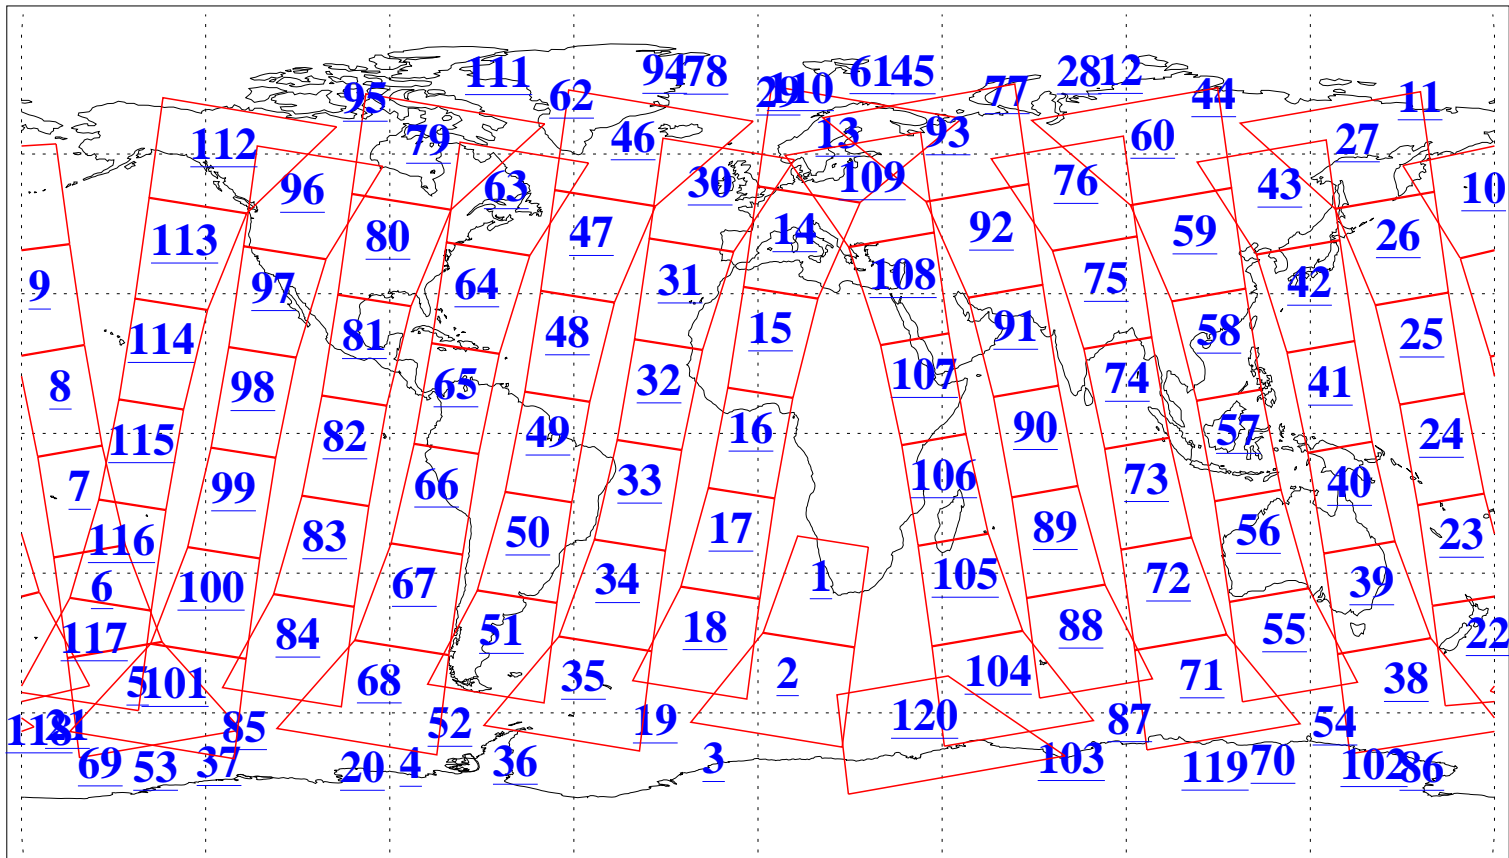

L1B Availability
AMSU Granules: 240
HSB Granules: 0
AIRS Granules: 240

5 Mar 2004
DoY 65
Aqua Day 671
Granules: 1 to 120

Granules: 121 to 240

Legend: AMSU Available, HSB Available, AIRS Available

L1B Availability
AMSU Granules: 240
HSB Granules: 0
AIRS Granules: 240

5 Mar 2004
DoY 65
Aqua Day 671

Ascending Granules

Descending Granules

Legend: AMSU Available, HSB Available, AIRS Available

L1B Availability
 AMSU Granules: 240
 HSB Granules: 0
 AIRS Granules: 240

5 Mar 2004
 DoY 65
 Aqua Day 671

Northern Hemisphere Granules

Southern Hemisphere Granules

Legend: AMSU Available, HSB Available, AIRS Available