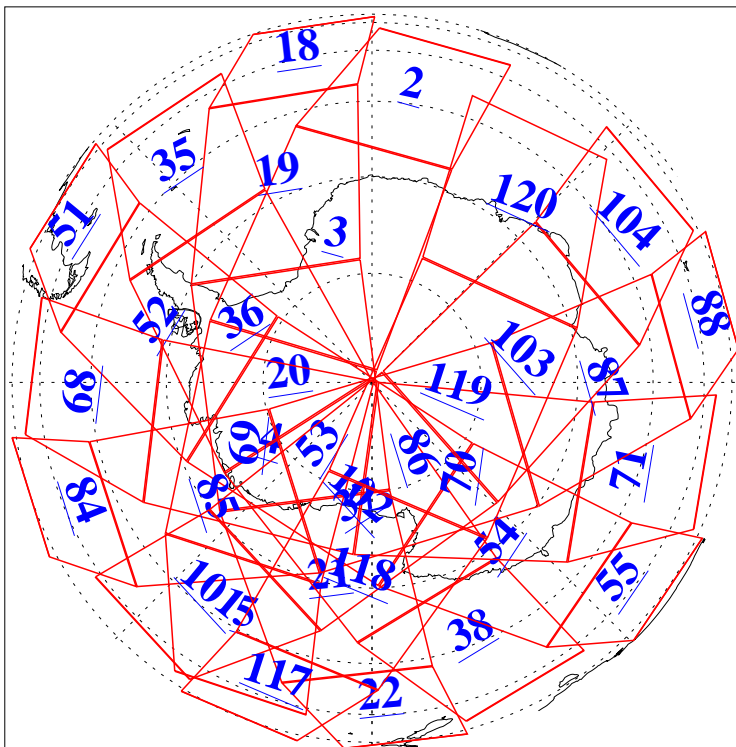

L1B Availability
AMSU Granules: 240
HSB Granules: 0
AIRS Granules: 240

5 Mar 2004
DoY 65
Aqua Day 671
Granules: 1 to 120

Granules: 121 to 240

Legend: AMSU Available, HSB Available, AIRS Available

L1B Availability
AMSU Granules: 240
HSB Granules: 0
AIRS Granules: 240

5 Mar 2004
DoY 65
Aqua Day 671

Ascending Granules

Descending Granules

Legend: AMSU Available, HSB Available, AIRS Available

L1B Availability
 AMSU Granules: 240
 HSB Granules: 0
 AIRS Granules: 240

5 Mar 2004
 DoY 65
 Aqua Day 671

Northern Hemisphere Granules

Southern Hemisphere Granules

Legend: AMSU Available, HSB Available, AIRS Available